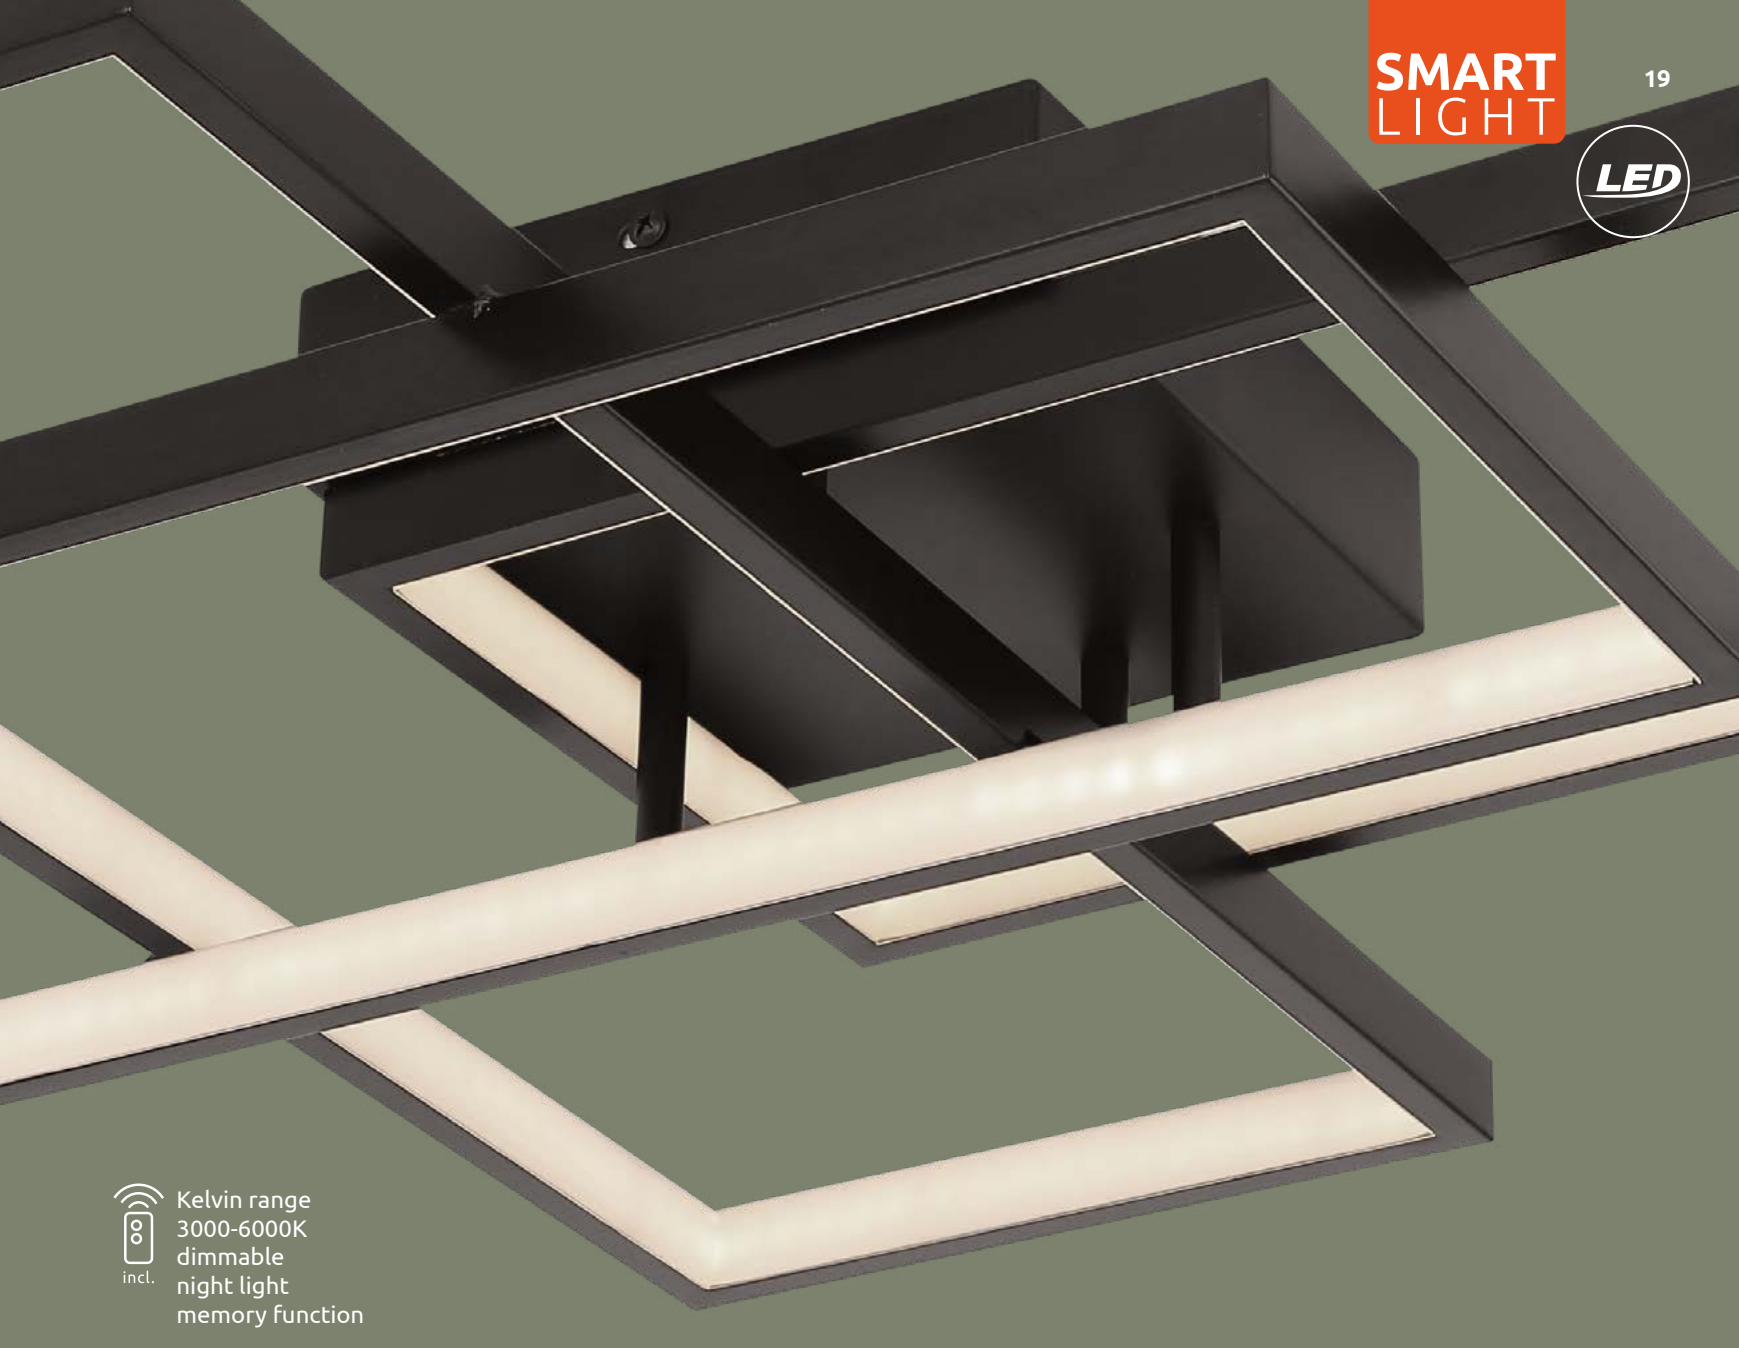

Kelvin range
3000-6000K
incl. dimmable
night light
memory function