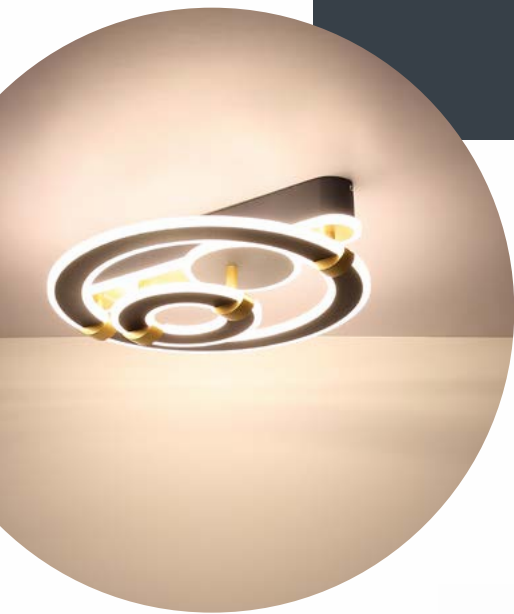

48447-80

Margy

48447-48	incl. LED 48W	456-5460lm	161-2520lm	2700-6000K 2700|4000|6000K	VPE: 1	↔ 50cm x 47cm ↓ 15,5cm
48447-56	incl. LED 56W	560-6880lm	200-2545lm	2700-6000K 2700|4000|6000K	VPE: 1	↔ 50cm x 47cm ↓ 15,5cm
48447-80	incl. LED 80W	720-9280lm	244-3320lm	2700-6000K 2700|4000|6000K	VPE: 1	↔ 90cm x 60cm ↓ 16,5cm

metal grey matt, golden matt, acrylic opal