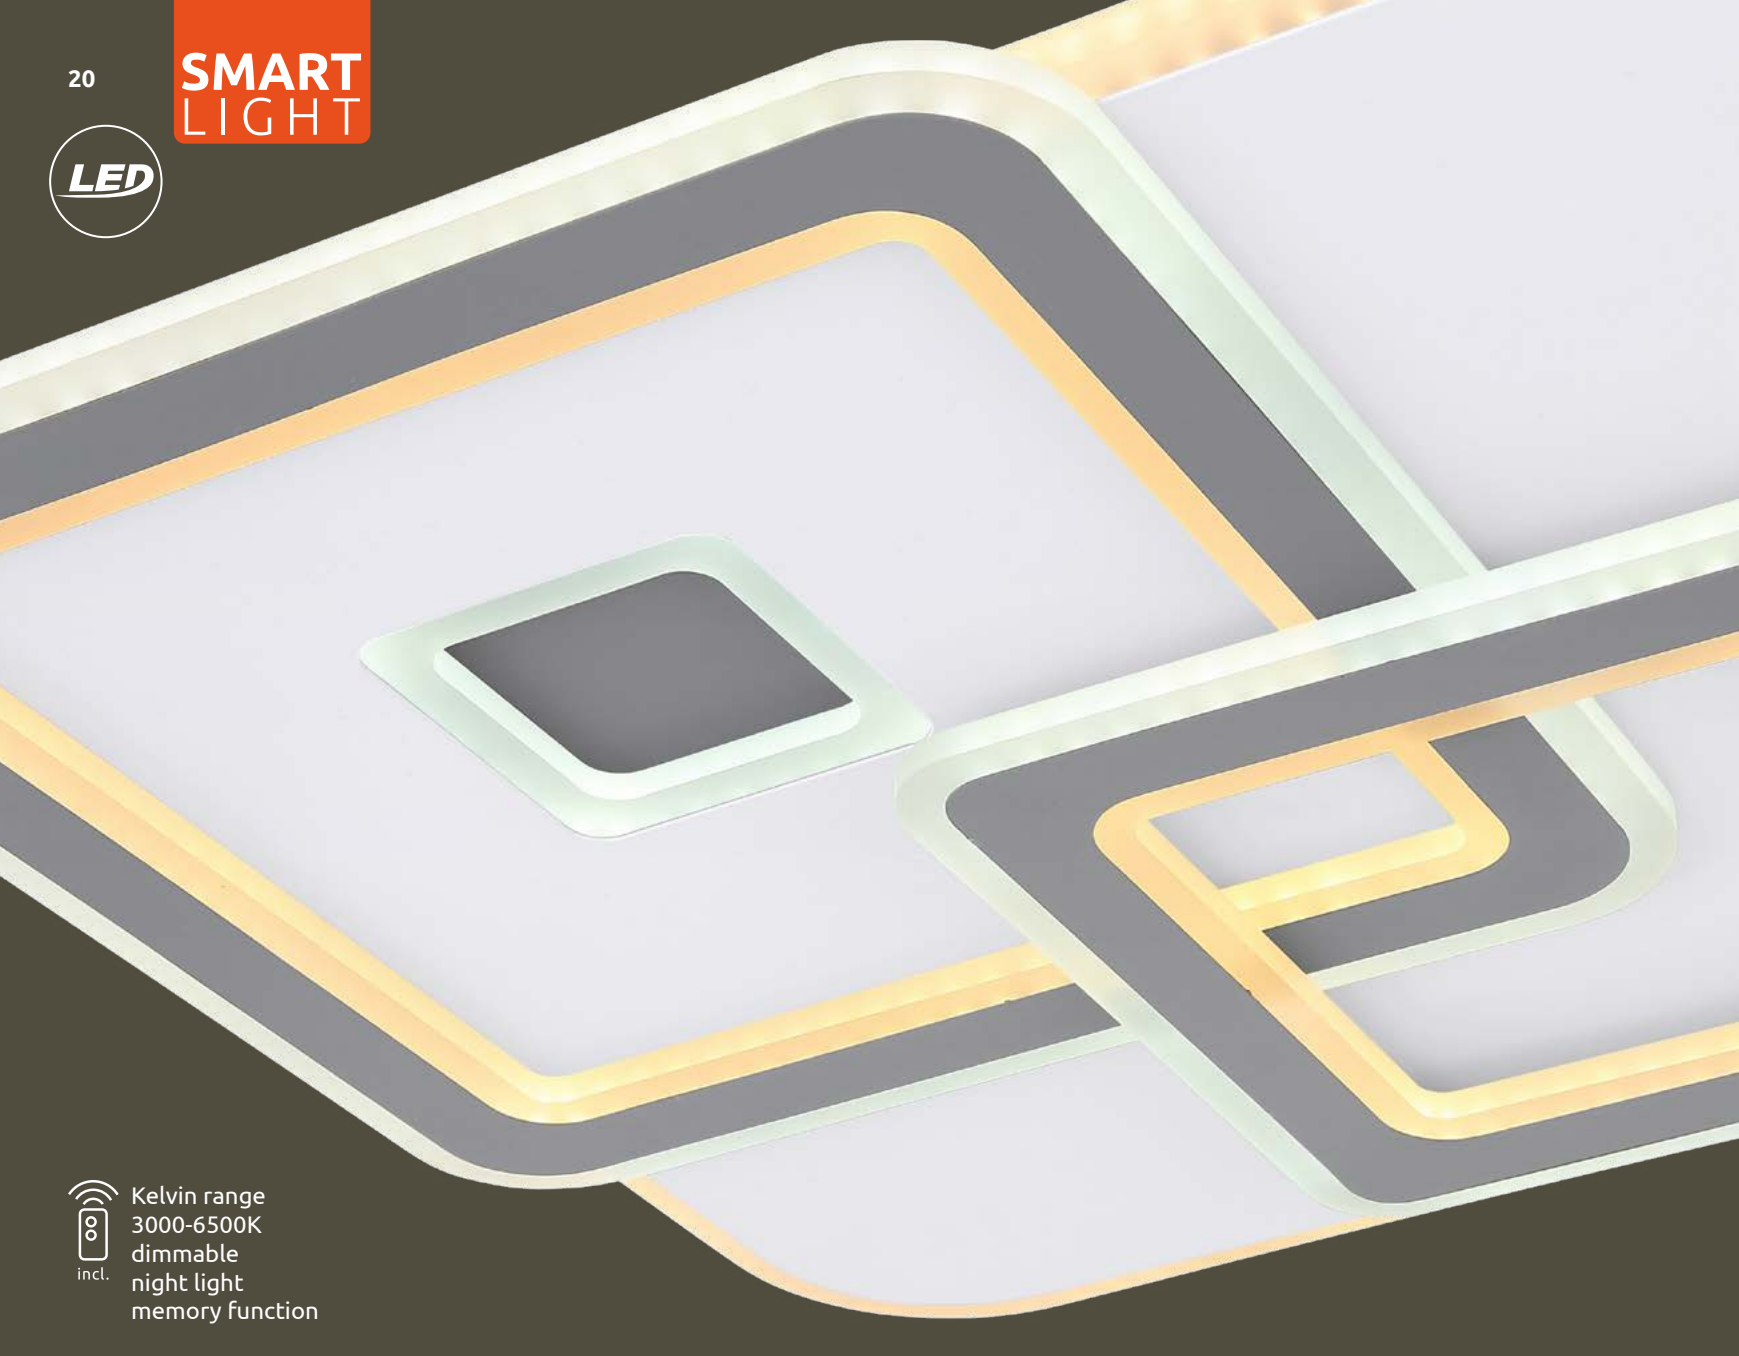

incl.

Kelvin range
3000-6500K
dimmable
night light
memory function