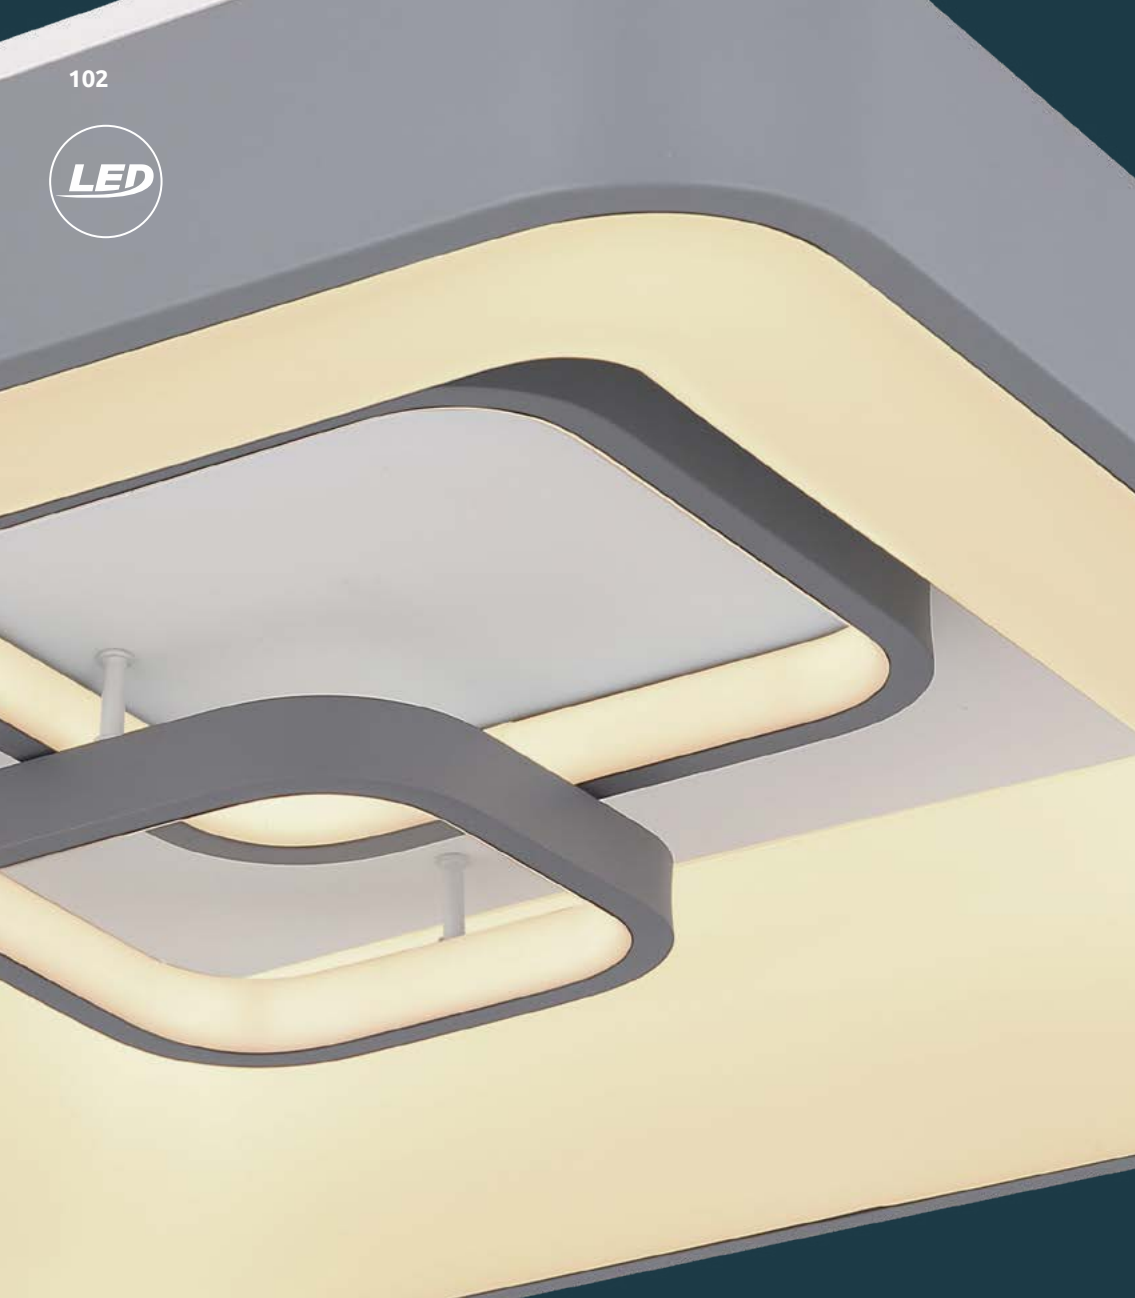

48416-50

Mavy

- incl.
- dimmable
- many steps
- many light steps
- colour fixing
- night light
- memory function

48416-50	incl. LED 50W	300-7000lm	90-2100lm	3000-6000K 3000|4500|6000K	VPE: 4	↔ 50cm x 50cm ↓ 10cm
48416-50R	incl. LED 50W	200-6900lm	80-2000lm	3000-6000K 3000|4500|6000K	VPE: 4	Ø48cm ↓ 10cm

metal white, grey, acrylic opal