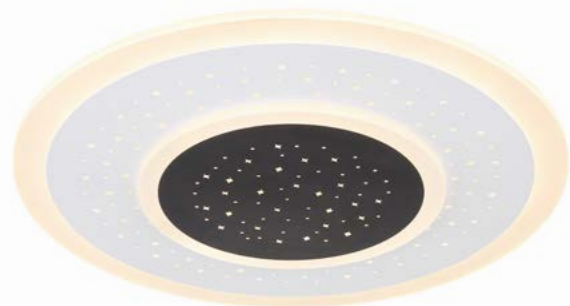

48133-44

Gisell

48132-47	incl. LED 47W	380-4820lm	185-2157lm	2700-6000K 2700|4000|6000K	VPE: 1 ↔ 46cm x 46cm ↓ 5,5cm
48133-44	incl. LED 44W	345-4765lm	168-2083lm	2700-6000K 2700|4000|6000K	VPE: 1 Ø46cm ↓ 5,5cm

metal white matt, acrylic opal, metal black matt