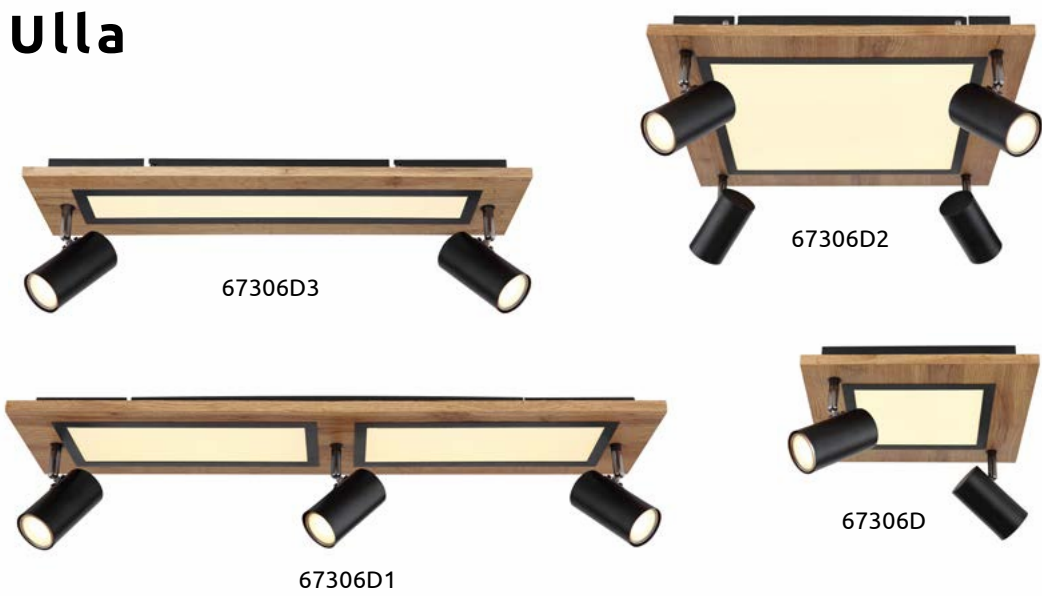

Ulla

67306D	incl. LED 12W excl. 2x GU10 LED 5W	1600lm	1000lm	3000K	VPE: 2	↔ 30cm x 30cm ↓ 18cm
67306D1	incl. LED 24W excl. 3x GU10 LED 5W	3000lm	1500lm	3000K	VPE: 2	↔ 80cm x 20cm ↓ 18cm
67306D2	incl. LED 24W excl. 4x GU10 LED 5W	3000lm	1900lm	3000K	VPE: 2	↔ 45cm x 45cm ↓ 18cm
67306D3	incl. LED 18W excl. 2x GU10 LED 5W	2400lm	1200lm	3000K	VPE: 4	↔ 60cm x 15cm ↓ 18cm
67307D	incl. LED 15W excl. 3x GU10 LED 5W	1900lm	1300lm	3000K	VPE: 2	∅40cm ↓ 18cm

metal black matt, MDF wood optics, plastic opal

Kassu