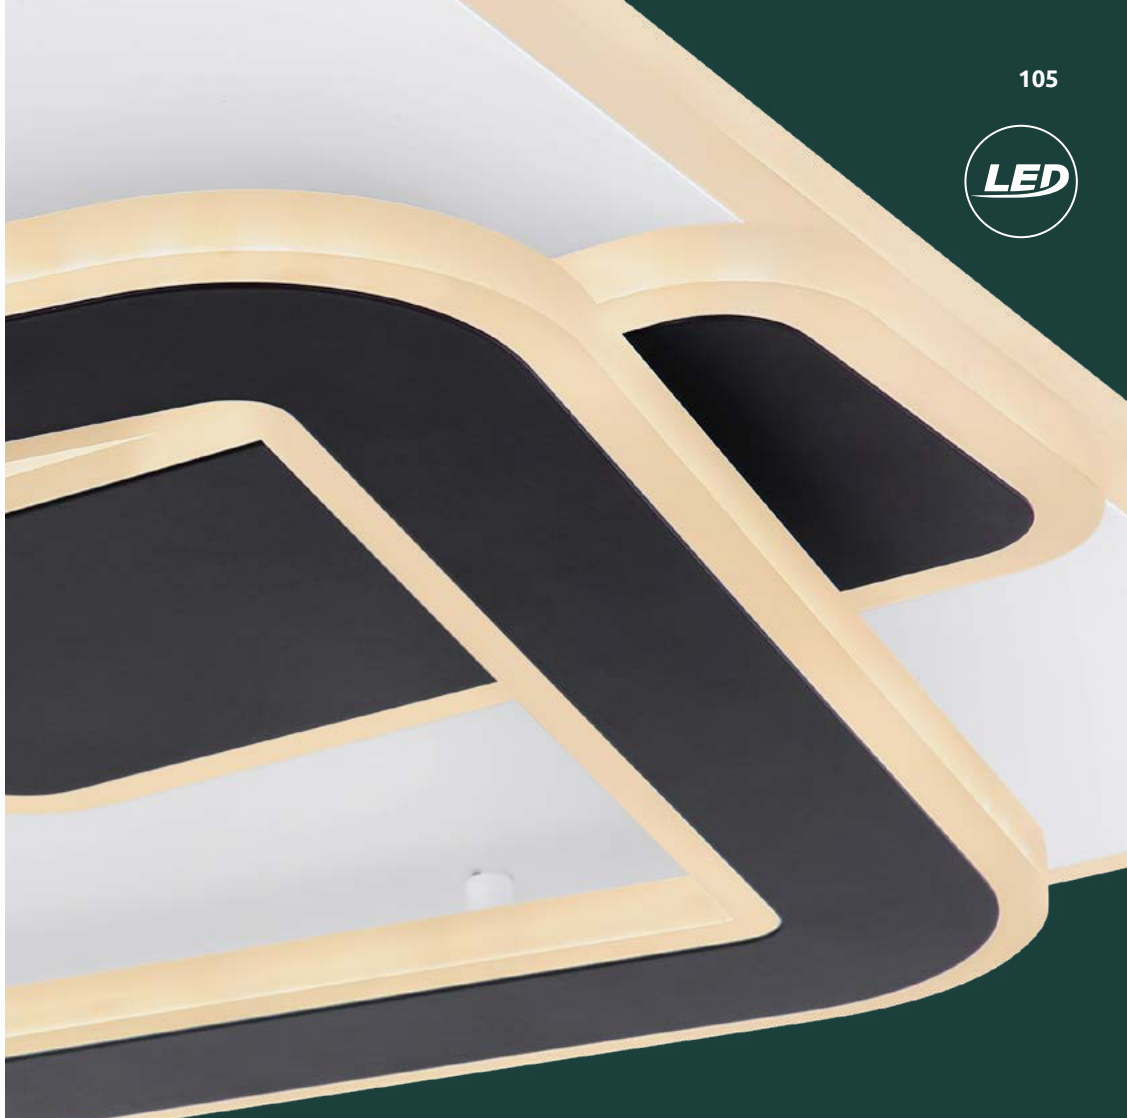

48435-36

Rodan

48435-36	incl. LED 36W	400-4800lm	150-1800lm	3000-6000K 3000|4500|6000K	VPE: 1	↔ 40cm x 40cm ▾ 6,5cm
48435-50	incl. LED 50W	400-5000lm	250-2800lm	3000-6000K 3000|4500|6000K	VPE: 1	↔ 60cm x 60cm ▾ 6,5cm
48436-50	incl. LED 50W	400-5000lm	220-2500lm	3000-6000K 3000|4500|6000K	VPE: 1	∅60cm ▾ 6cm

metal white, aluminium black, acrylic opal