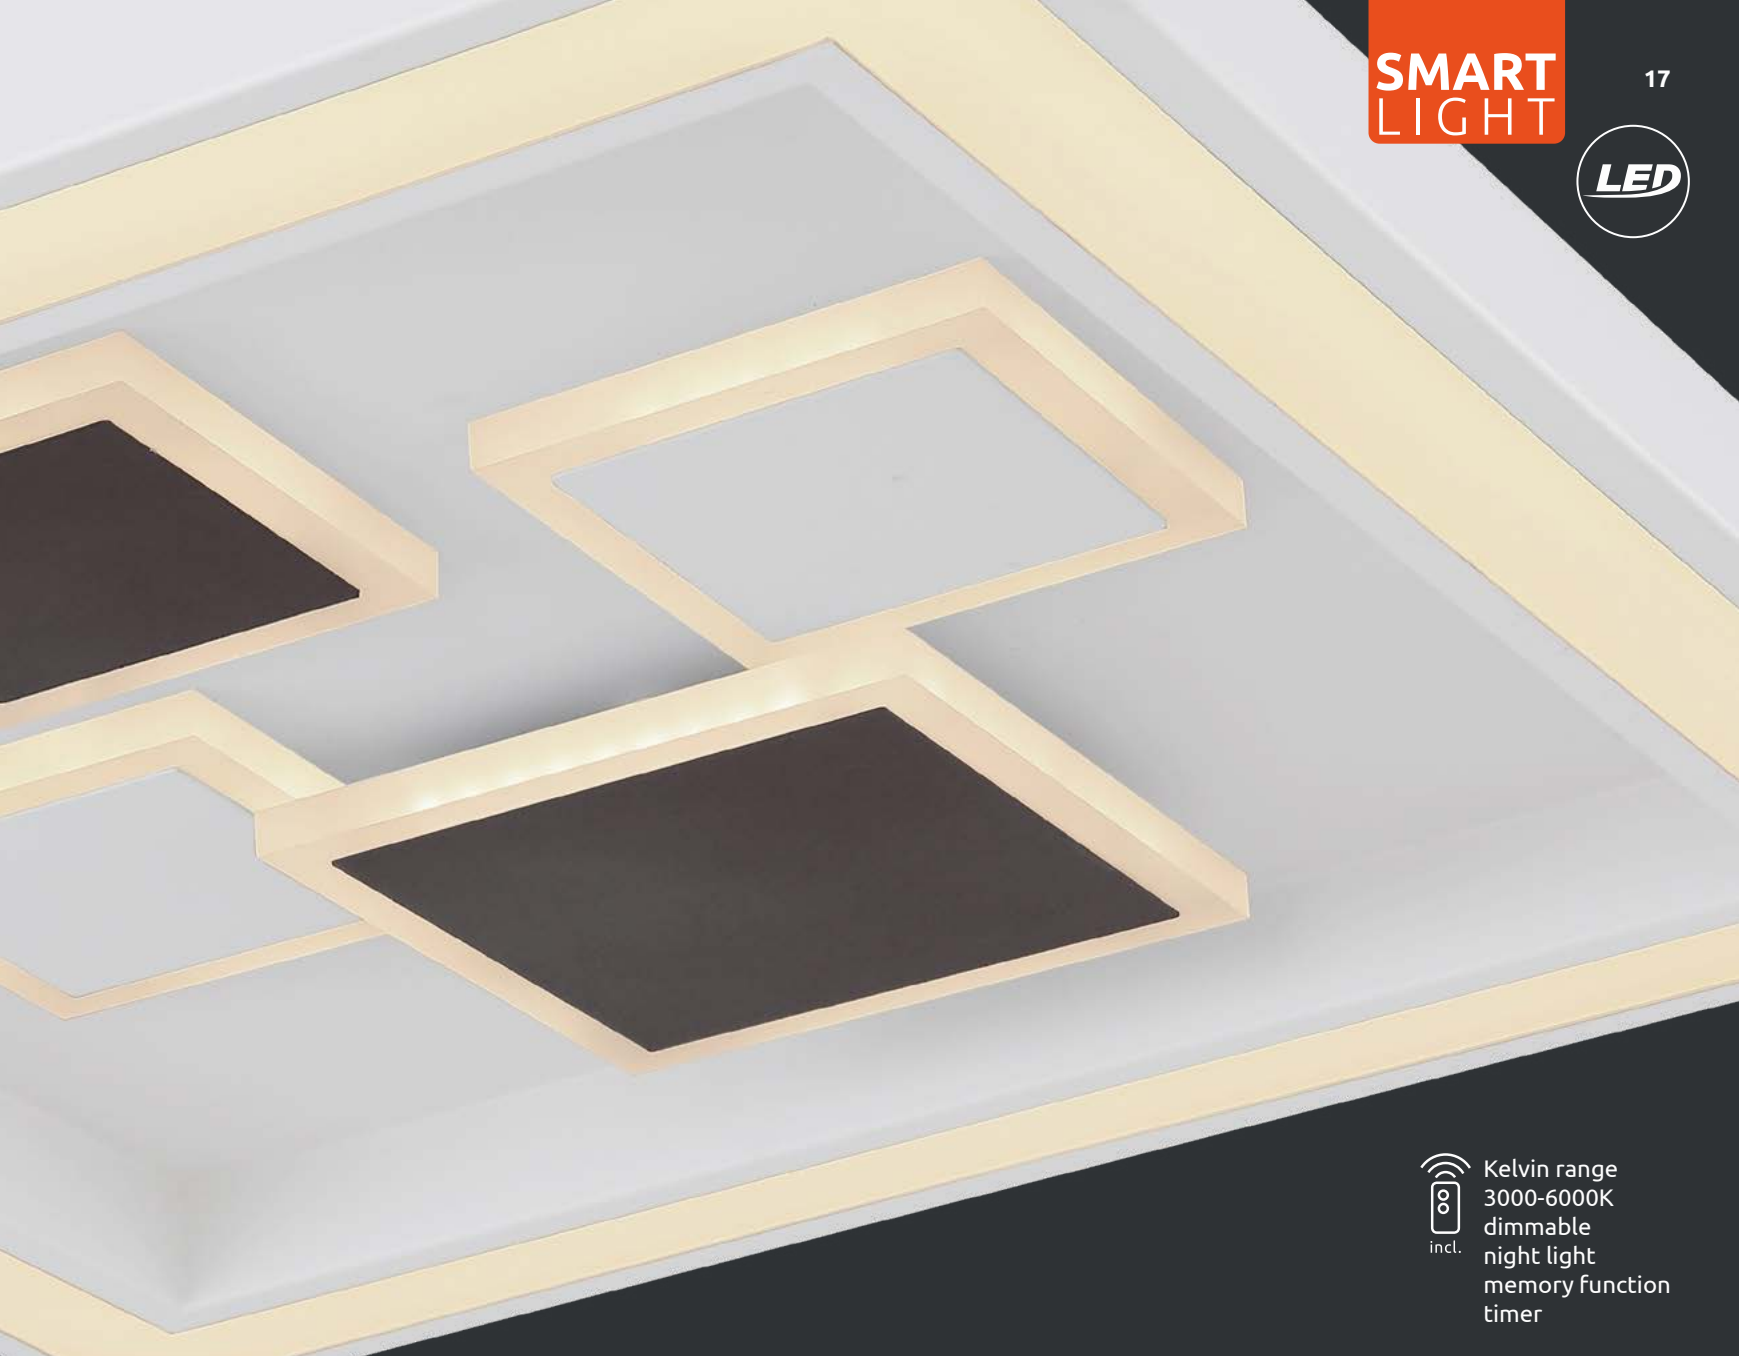

incl.

Kelvin range
3000-6000K
dimmable
night light
memory function
timer