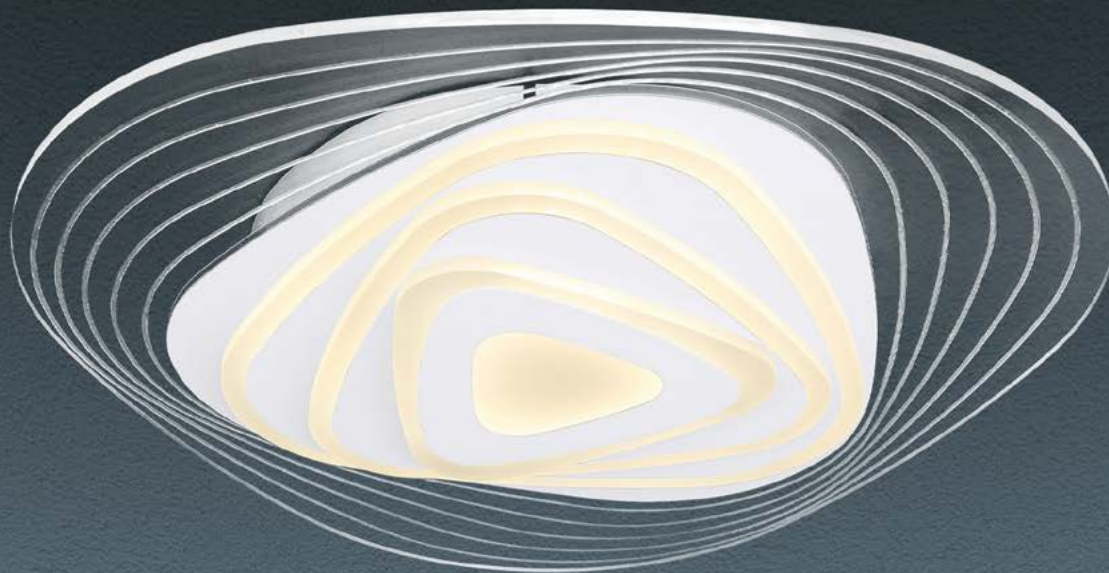

SMART LIGHT

(IT)

APP control

Easy Smartphone
and Voice Control

- ✓ App gratuita
- ✓ Comando della temperatura colore della luce
- ✓ Dimmerabile
- ✓ Variazione tonalità di luce illimitata (in funzione del modello)
- ✓ Comando vocale
- ✓ Regolazione intensità luminosa in base all'ora del giorno
- ✓ Timer
- ✓ Risparmio elettrico in funzione all'automazione utilizzata
- ✓ Connettività senza limiti

(ES)

APP control

Control fácil via smartphone
y por voz

- ✓ aplicación gratuita
- ✓ regulación de la temperatura de la luz
- ✓ dimable
- ✓ colores de luz ilimitados (según el modelo)
- ✓ control por voz
- ✓ intensidad de luz configurable según la hora del día
- ✓ temporizador para encender o apagar las luces según sus necesidades
- ✓ ahorro de energía debido al control automático
- ✓ conectividad ilimitada

(RU)

Управление через приложение

Простое управление
с помощью смартфона и голоса

- ✓ бесплатное приложение
- ✓ регулировка яркости света
- ✓ затемняемый свет
- ✓ неограниченное количество оттенков света (зависит от модели)
- ✓ голосовое управление
- ✓ настраиваемая яркость света в зависимости от времени суток
- ✓ функция таймера для включения или выключения света в соответствии с вашими требованиями
- ✓ энергосбережение за счет автоматизированного управления
- ✓ возможность неограниченного подключения