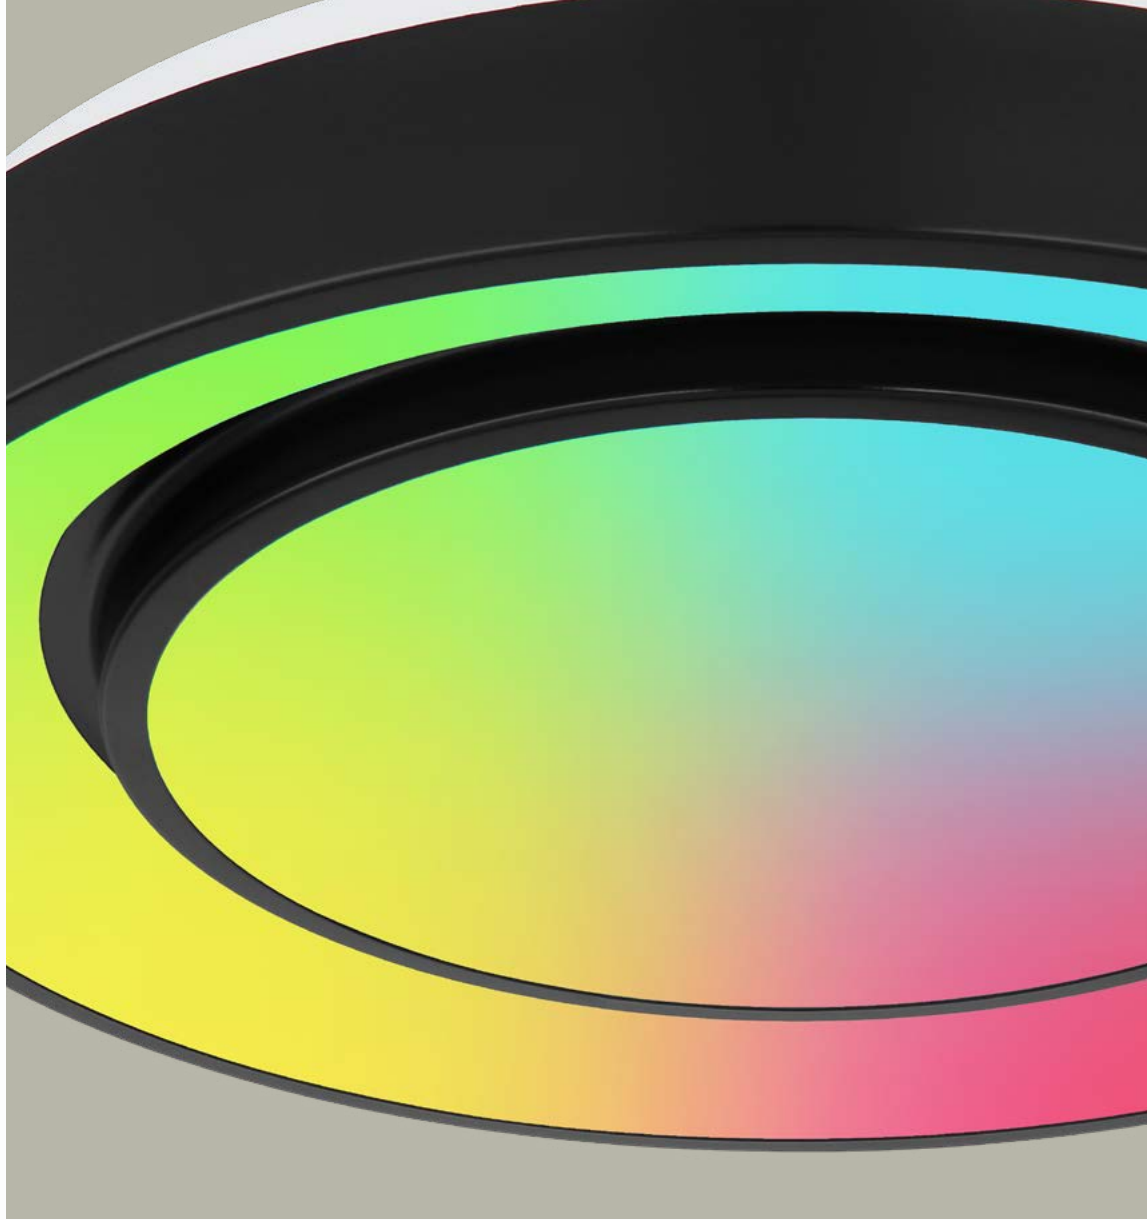

Ø39cm ▾ 8cm

metal white,
acrylic opal,
acrylic crystals,
chrome ring

Sully

41368-24

incl. LED 24W
incl. RGB LED 6W

100-2500lm

70-800lm

3000-6500K
3000|4000|6500K