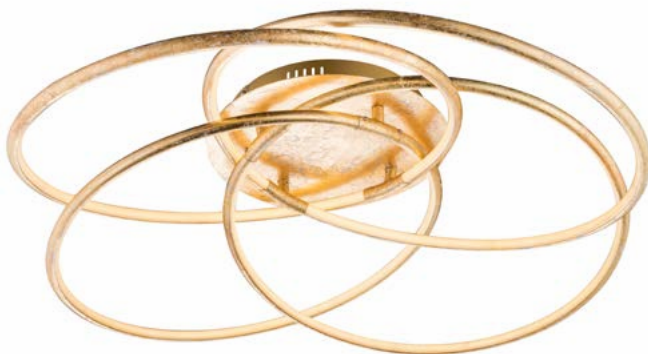

67828-60G

Barna

67828-30G	incl. LED 30W	3340lm	2100lm	3000K	VPE: 2	Ø50cm ▾14cm | metal gold leaf, plastic
67828-60G	incl. LED 60W	450-6910lm	300-4200lm	3000-6000K	VPE: 1	Ø85cm ▾21cm | metal gold leaf, plastic
67828-60N	incl. LED 60W	450-6930lm	300-4200lm	3000-6000K 3000|4000|6000K	VPE: 1	Ø85cm ▾21cm | metal nickel matt, plastic