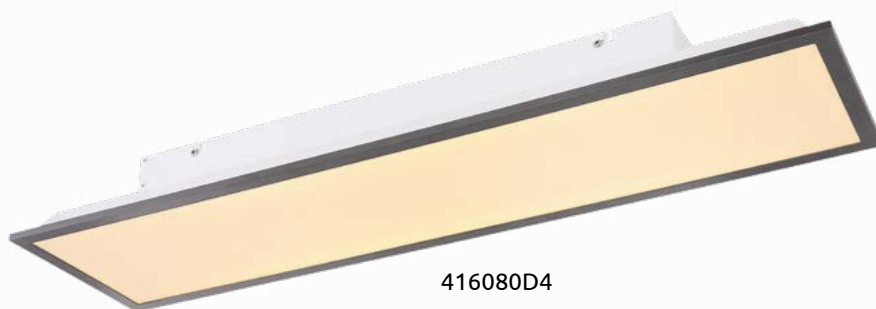

416080D1

416080D2

416080D4

416080D2W

Doro

416080D1	incl. LED 12W	1120lm	800lm	3000K	VPE: 8	↔ 30cm x 30cm	↕ 6cm	metal white, aluminium graphite, plastic opal
416080D2	incl. LED 24W	2500lm	1500lm	3000K	VPE: 4	↔ 45cm x 45cm	↕ 7,5cm	metal white, aluminium graphite, plastic opal
416080D4	incl. LED 24W	2500lm	1500lm	3000K	VPE: 4	↔ 80cm x 20cm	↕ 7,5cm	metal white, aluminium graphite, plastic opal
416080D2W	incl. LED 24W	2500lm	1500lm	3000K	VPE: 4	↔ 45cm x 45cm	↕ 6,5cm	metal white, aluminium wood optics, plastic opal