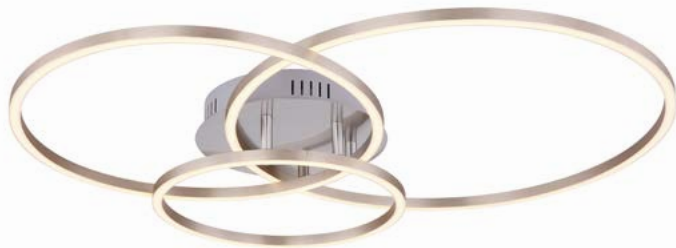

67262HB

67262S

67262SB

Silla

67262D	incl. LED 24W	2600lm	970lm	3000K	VPE: 4	↔ 63cm x 30,5cm	↕ 7cm	metal nickel matt, aluminium brushed, plastic opal
67262DB	incl. LED 24W	2600lm	690lm	3000K	VPE: 4	↔ 63cm x 30,5cm	↕ 7cm	metal black matt, aluminium black matt, plastic opal
67262H	incl. LED 24W	2770lm	1400lm	3000K	VPE: 4	↔ 80cm x 26,5cm	↕ 120cm	metal nickel matt, aluminium brushed, plastic opal
67262HB	incl. LED 24W	2770lm	960lm	3000K	VPE: 4	↔ 80cm x 26,5cm	↕ 120cm	metal black matt, aluminium black matt, plastic opal
67262S	incl. LED 28W	3320lm	1640lm	3000K	VPE: 4	↔ 23cm x 18cm	↕ 130,5cm	metal nickel matt, aluminium brushed, plastic opal
67262SB	incl. LED 28W	3320lm	1080lm	3000K	VPE: 4	↔ 23cm x 18cm	↕ 130,5cm	metal black matt, aluminium black matt, plastic opal