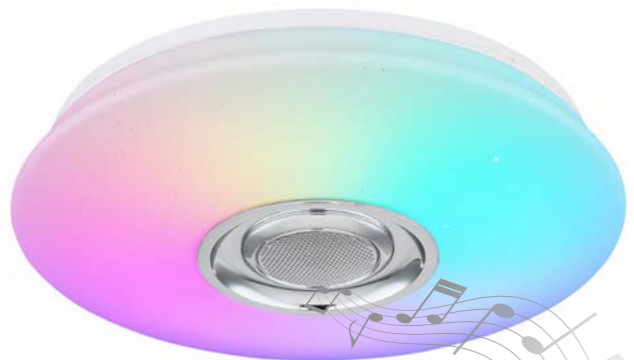

41370-18

incl. LED 18W
incl. RGB LED 5W
speaker: 5W

590-2100lm

420-1450lm

2700-6500K

VPE: 4

Ø39cm ∇ 8cm

metal white, plastic
opal, chromed