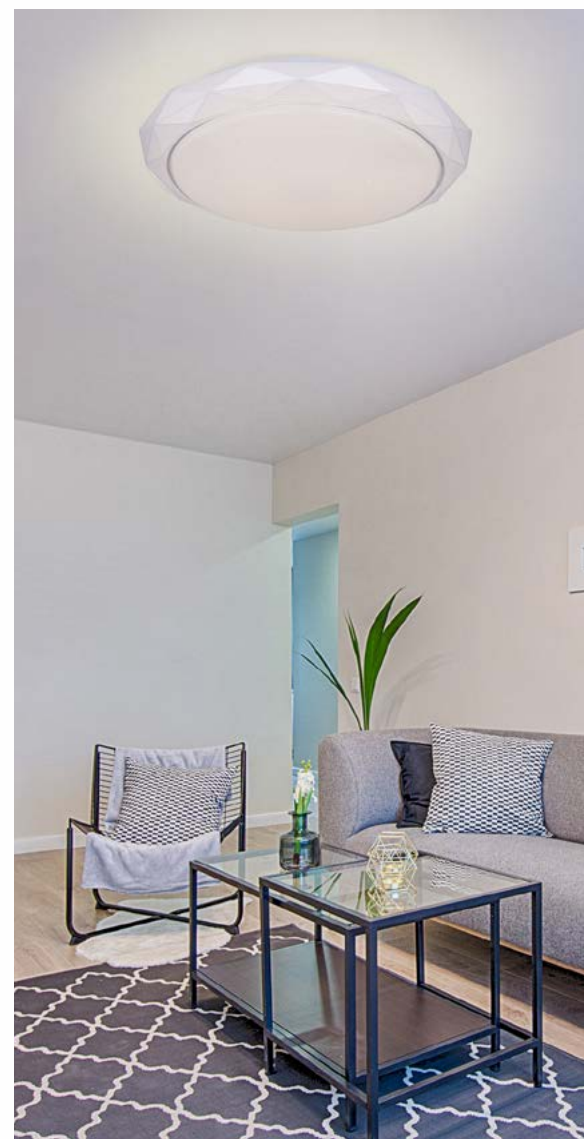

Andi

48304

incl. LED 45W
incl. RGB LED 10W

490-4900lm

350-3360lm

3000-6500K
3000|4500|6500K

VPE: 1

Ø50cm ↓9cm

metal white,
acrylic opal, chromed