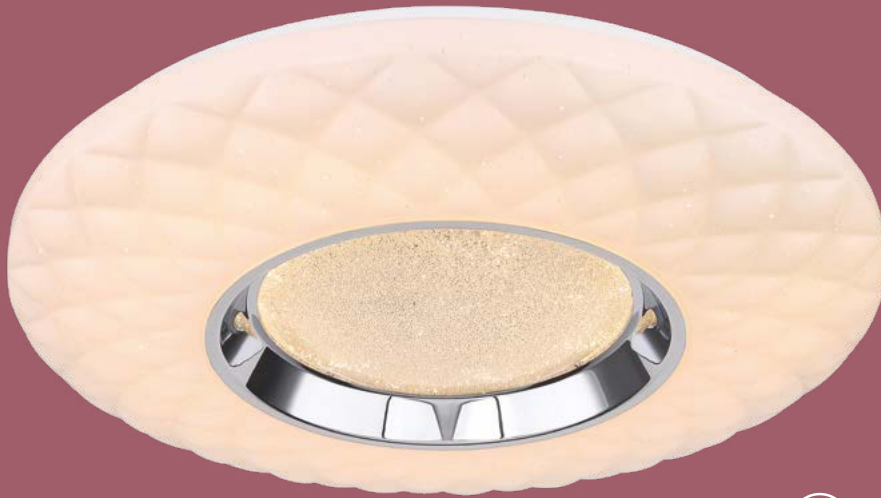

3000|4000|6500K

VPE: 5

Ø56cm  8,5cm

metal white,
plastic black,
acrylic opal

APP control

Easy Smartphone
and Voice Control

tuya

compatible with
Alexa

compatible with
Google Assistant

Magnifique

48006FSH-30

incl. LED 30W

300-3700lm

180-2300lm

3000-6500K

VPE: 5

Ø49cm ▾ 6,8cm

metal white,
acrylic opal,
chromed

incl. Kelvin range
3000-6500K
dimmable
night light
memory function
sparkle decor

APP control
Easy Smartphone
and Voice Control

tuya

compatible with
Alexa

compatible with
Google Assistant