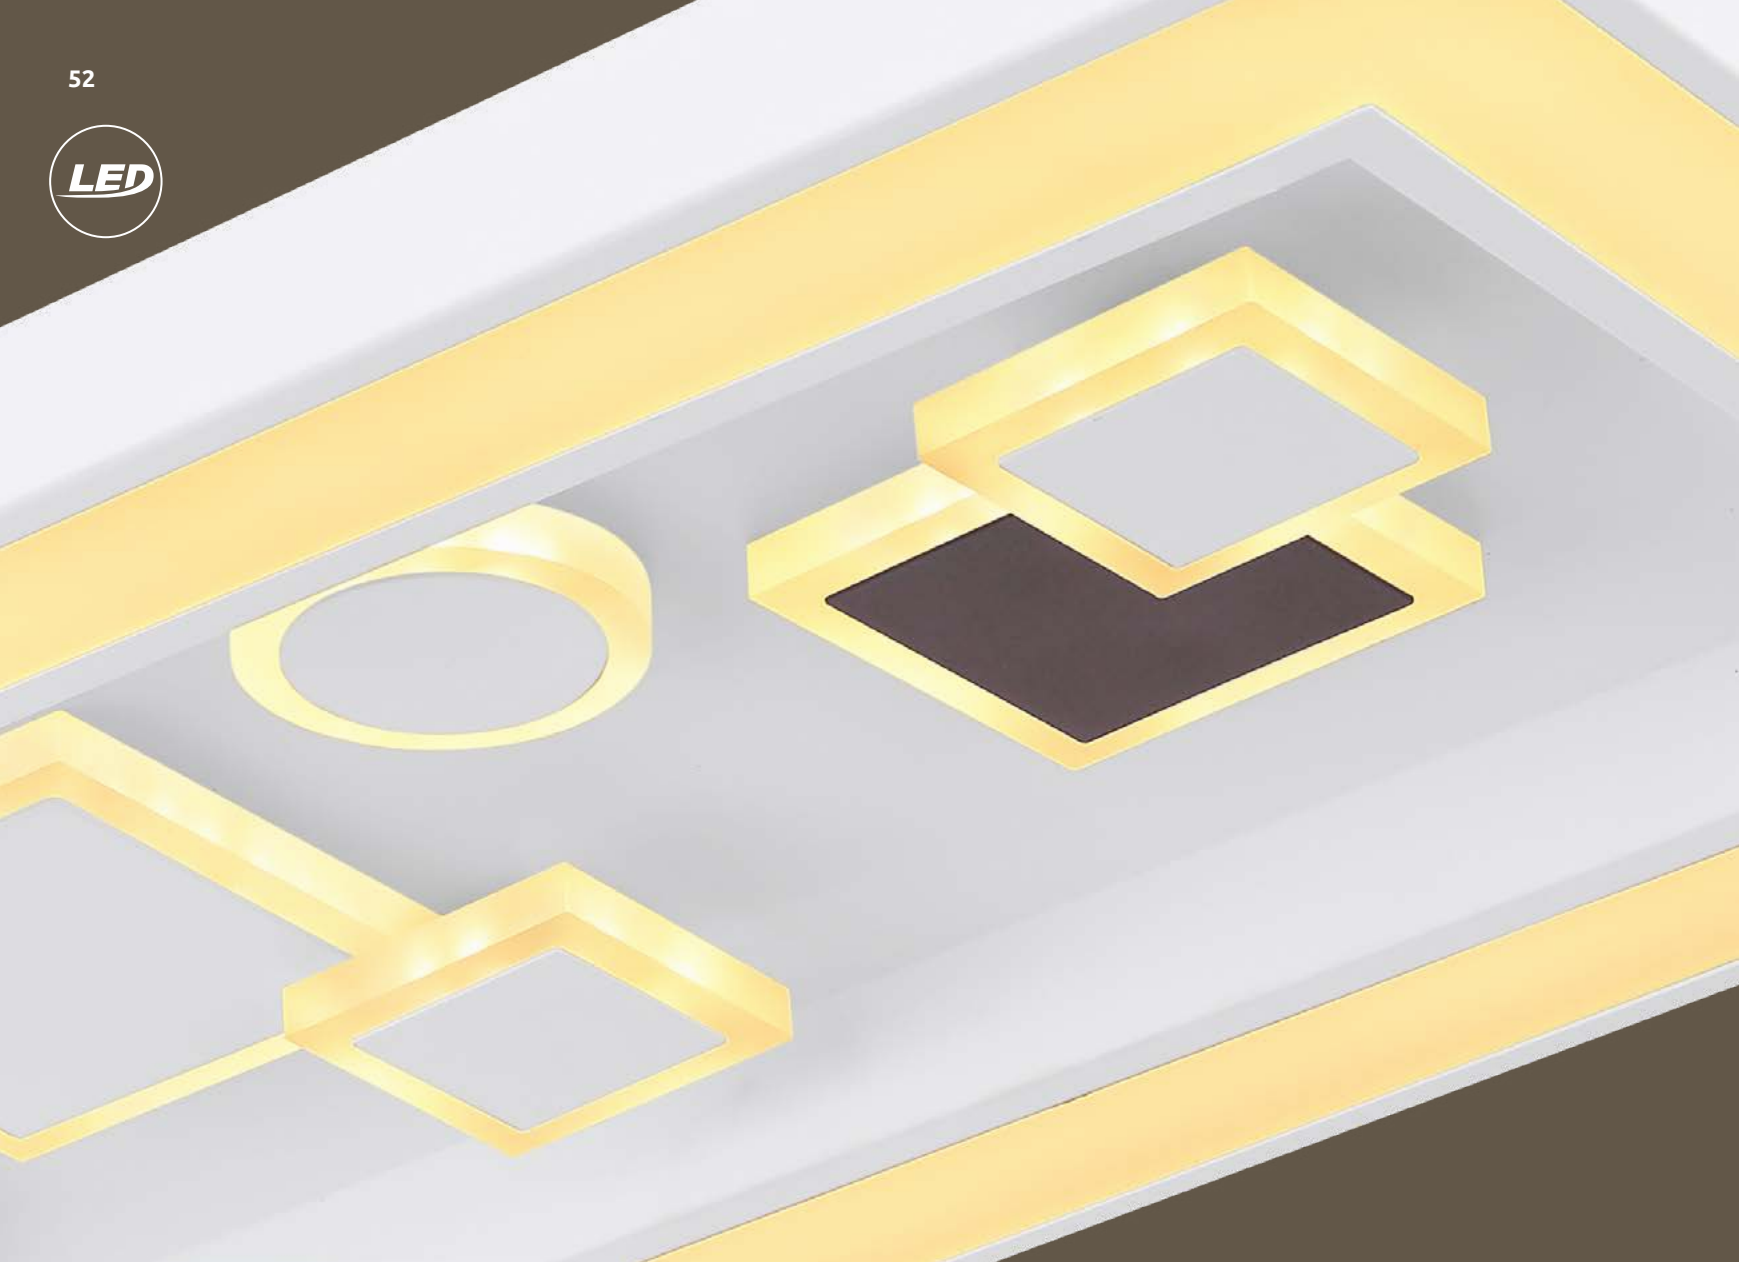

48289-36

Rabea

48289-36	incl. LED 36W	300-4300lm	150-1900lm	3000-6000K 3000|4500|6000K	VPE: 4	↔ 60cm x 30cm ↓ 7cm
48289-55	incl. LED 55W	300-5500lm	200-2500lm	3000-6000K 3000|4500|6000K	VPE: 3	↔ 80cm x 40cm ↓ 7cm

metal white, dark coffee, acrylic opal