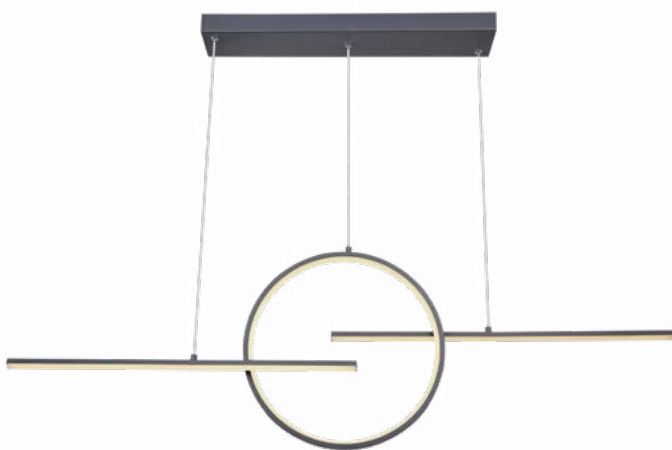

metal black matt, aluminium black matt, plastic opal

Verena

17006N	incl. LED 40W	4300lm	2690lm	3000K	VPE: 6	↔ 121cm x 8cm	↕ 120cm	metal nickel matt, plastic opal
17006S	incl. LED 40W	4300lm	1970lm	3000K	VPE: 6	↔ 121cm x 8cm	↕ 120cm	metal black matt, plastic opal