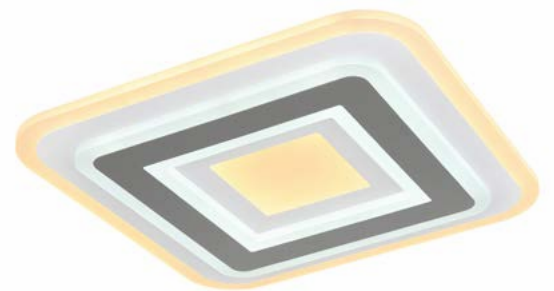

48011-36Q

Sabatino

48011-21	incl. LED 21W	300-2843lm	225-1365lm	3000-6000K 3000|4000|6000K	VPE: 5	Ø30cm ↓5,5cm
48011-36	incl. LED 36W	280-4250lm	153-2280lm	2700-6000K 2700|4000|6000K	VPE: 5	Ø38cm ↓5,5cm
48011-36Q	incl. LED 36W	305-4350lm	165-2320lm	2700-6000K 2700|4000|6000K	VPE: 5	↔ 38cm x 38cm ↓5,5cm

metal white, acrylic anthracite, opal