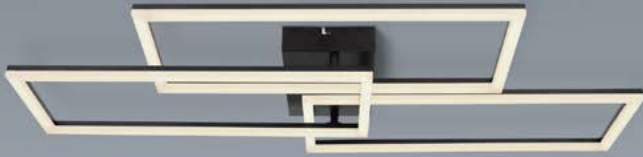

Kelvin range
3000-6500K
incl. dimmable
night light
memory function