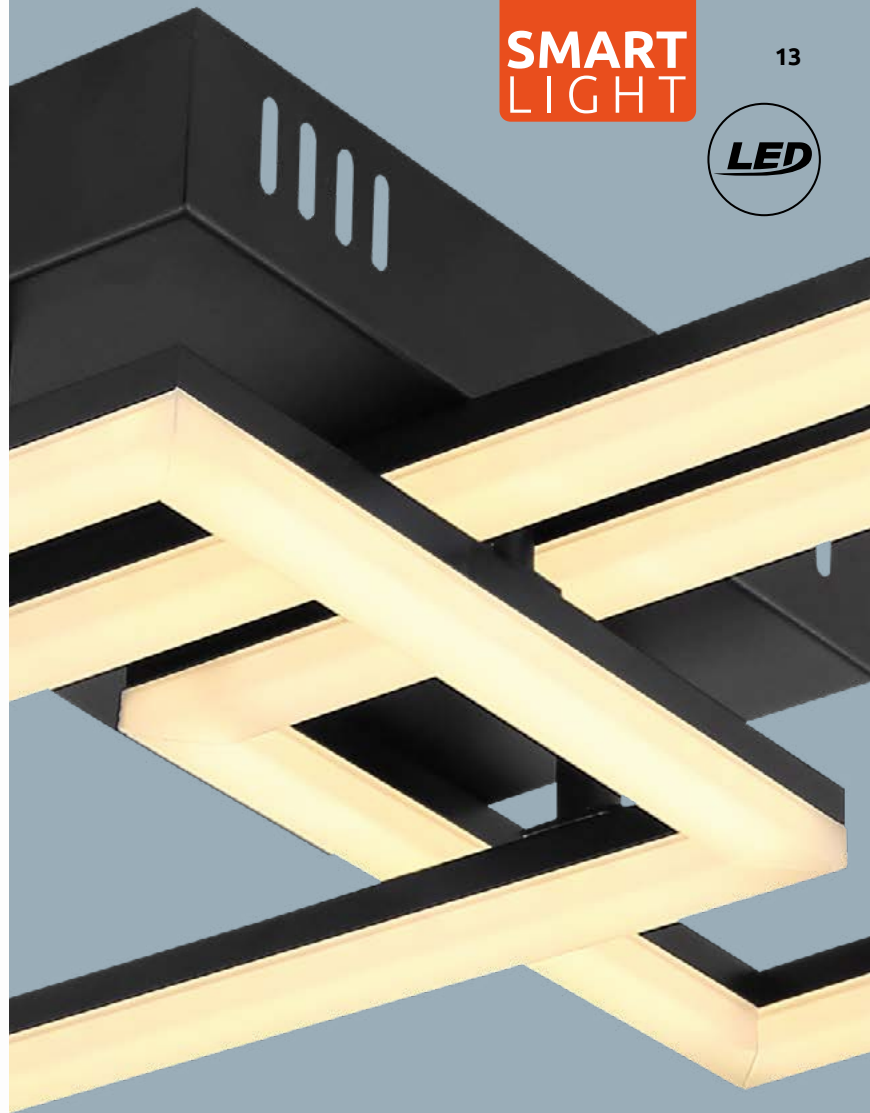

Kelvin range
3000-6500K
incl. dimmable
night light
memory function