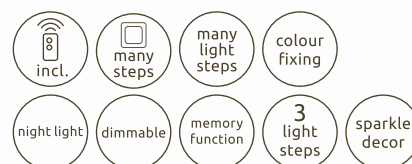

Klemens

48411-40	incl. LED 40W	186-3260lm	120-2140lm	3000-6000K 3000|4000|6000K	VPE: 4	Ø50cm ▾9cm
48411-40RGB	incl. LED 40W incl. RGB LED 2W	186-5200lm	120-2140lm	3000-6000K 3000|4000|6000K	VPE: 4	Ø50cm ▾9cm

metal white, chrome ring, K5 crystals, plastic opal