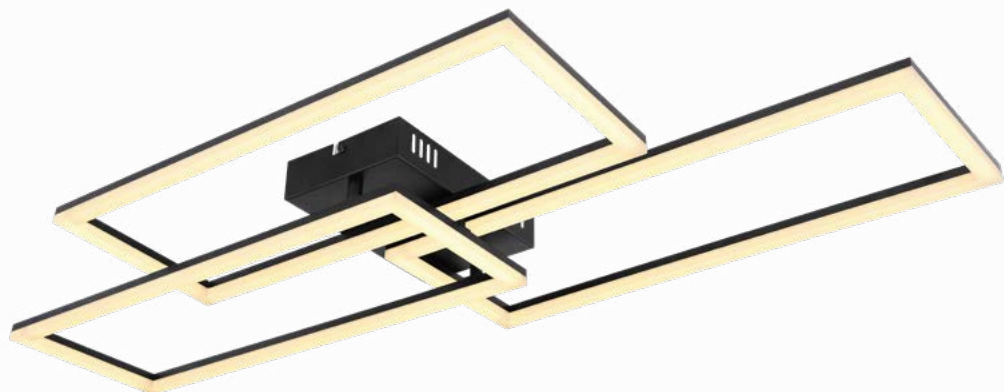

Tiny

67247-58

incl. LED 58W

400-5500lm

300-4300lm

3000-6500K
3000|4000|6500K

VPE: 4

↔ 90cm x 40cm
↓ 8cm

metal black matt,
plastic opal