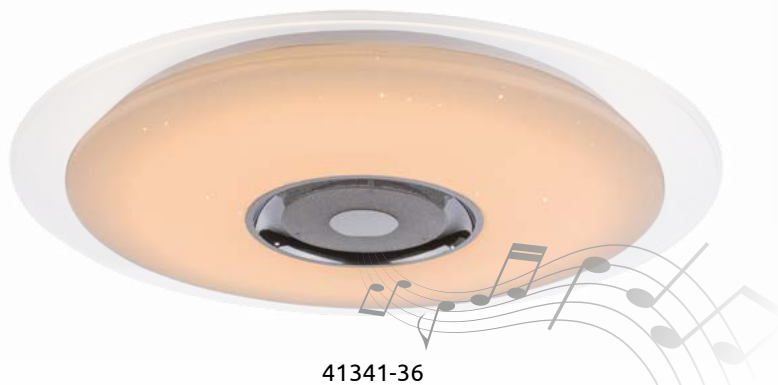

Tune

41341-24	incl. LED 24W incl. RGB LED 3W speaker: 5W	150-2200lm	100-1600lm	3000-6000K	VPE: 4	Ø47,5cm ↓7cm
41341-36	incl. LED 36W incl. RGB LED 3W speaker: 5W	150-3200lm	100-2300lm	3000-6000K	VPE: 4	Ø60cm ↓7cm

metal white, chromed, acrylic opal, K5 crystals, acrylic clear