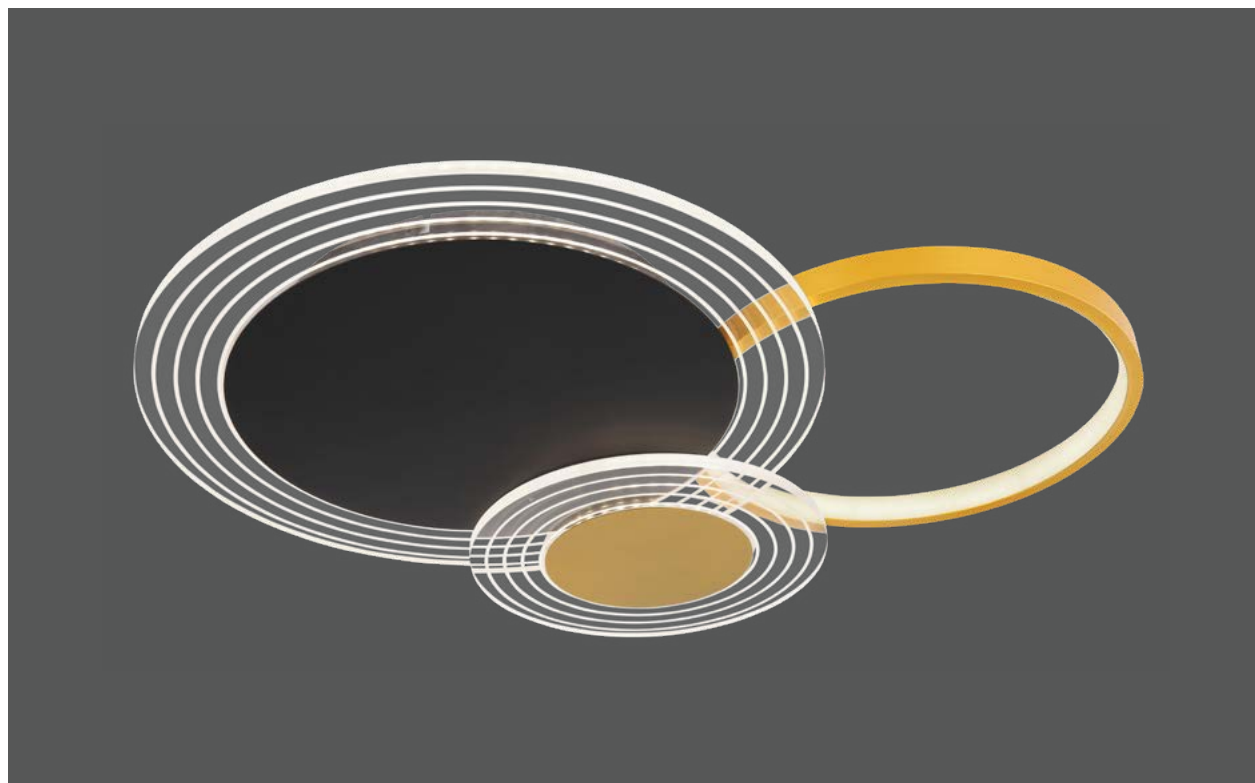

Senna

67261-36

incl. LED 36W

200-3600lm

150-1900lm

2700-6000K

2700|4000|6000K

VPE: 4

↔ 58cm x 52cm

⤵ 6cm

metal black matt,
golden, acrylic
golden, clear

Silla I

67264-24

incl. LED 24W

3100lm

1140lm

3000K

VPE: 6

↔ 53cm x 23,5cm

⤵ 7cm

metal black matt,
golden, acrylic opal