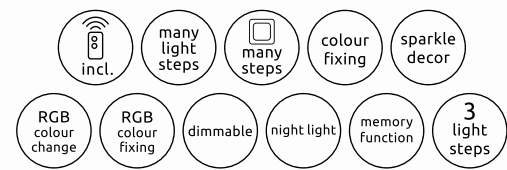

41738-12	incl. LED 12W	1100lm	540lm	3000K	VPE: 5	Ø29cm ↓9cm
41738-24RGB	incl. LED 24W incl. RGB LED 8W	190-1900lm	100-1000lm	3000-6500K 3000|4500|6500K	VPE: 1	Ø41cm ↓10,5cm
41738-48RGB	incl. LED 48W incl. RGB LED 10W	440-4400lm	209-2090lm	3000-6500K 3000|4500|6500K	VPE: 1	Ø50cm ↓10cm

metal white, aluminium, plastic