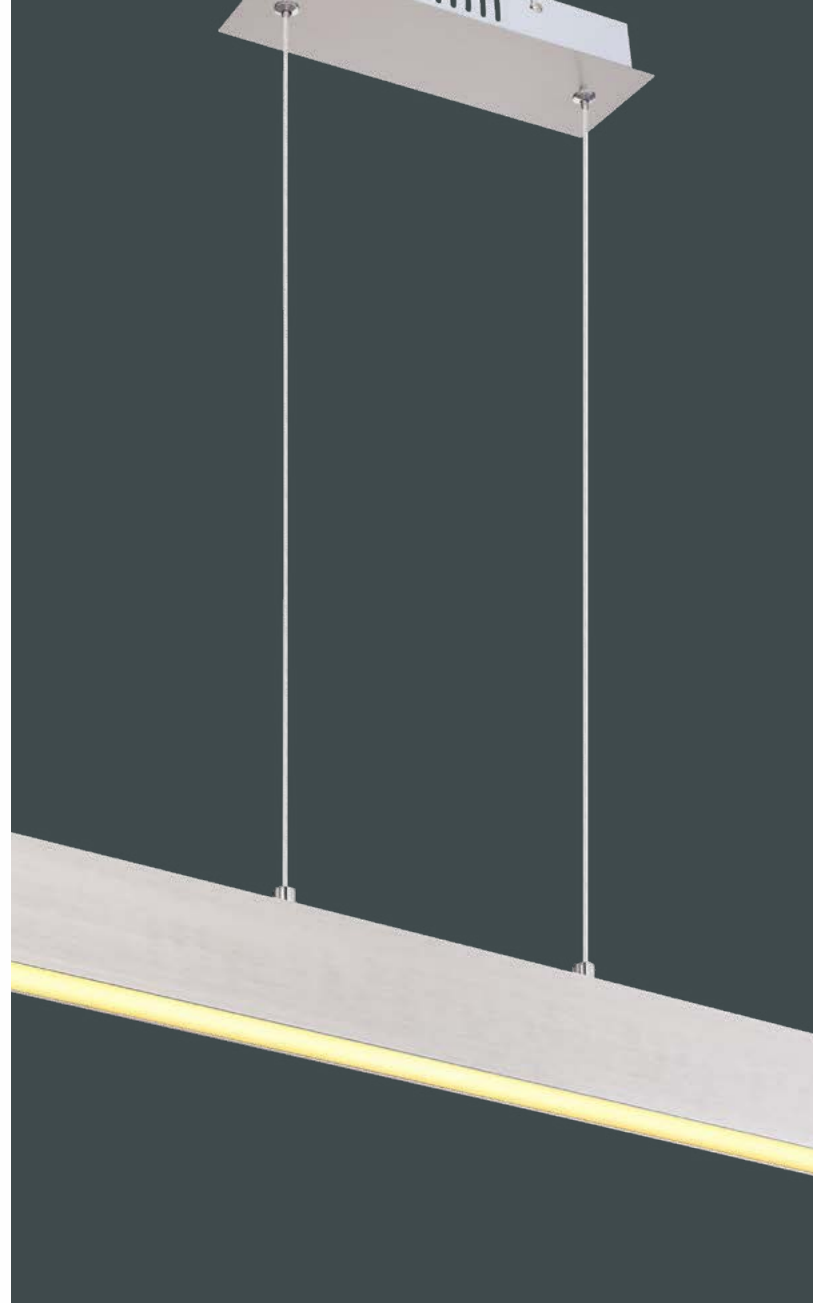

Verena

17006N	incl. LED 40W	4300lm	2690lm	3000K	VPE: 6	↔ 121cm x 8cm	↕ 120cm	metal nickel matt, plastic opal
17006S	incl. LED 40W	4300lm	1970lm	3000K	VPE: 6	↔ 121cm x 8cm	↕ 120cm	metal black matt, plastic opal