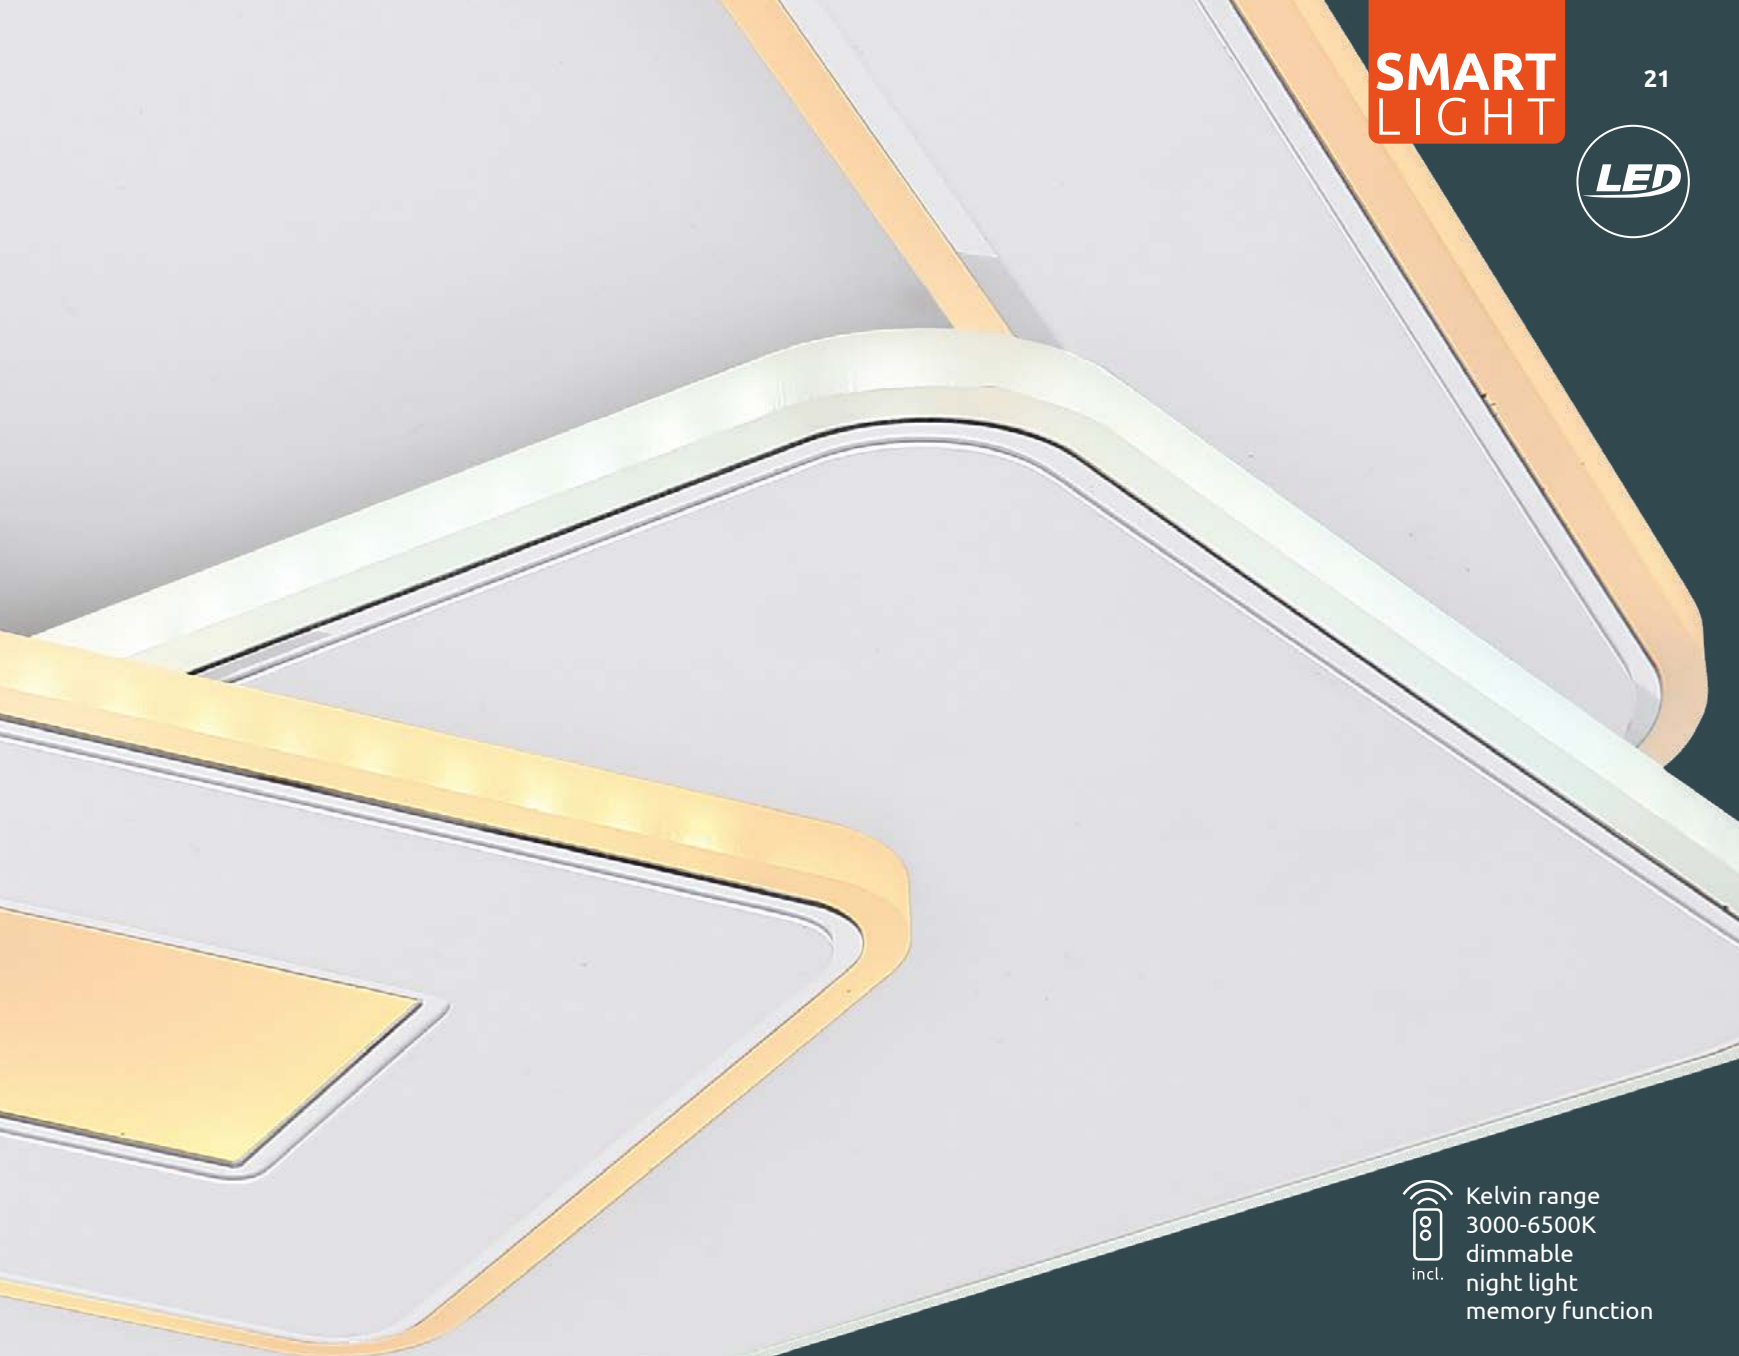

Kelvin range
3000-6500K
incl. dimmable
night light
memory function