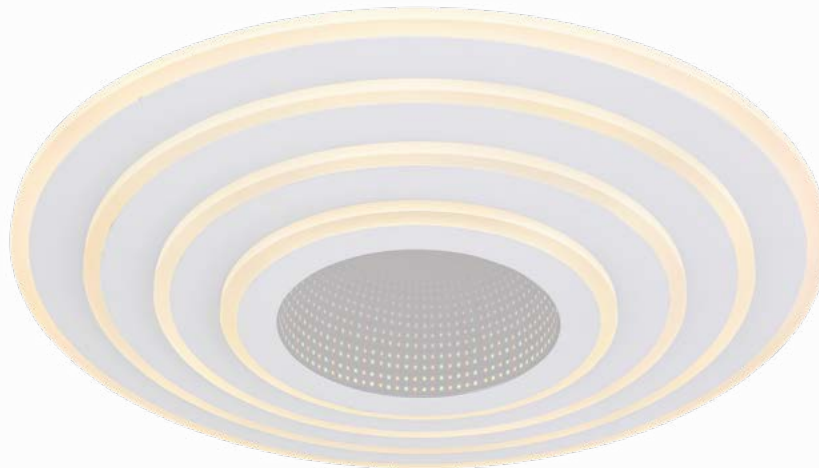

Jocelyn

48544SH

incl. LED 50W

600-6700lm

300-3400lm

3000-6500K

VPE: 4

Ø50cm ▾ 6,5cm

metal white,
acrylic, plastic
chromed
with 3D effect