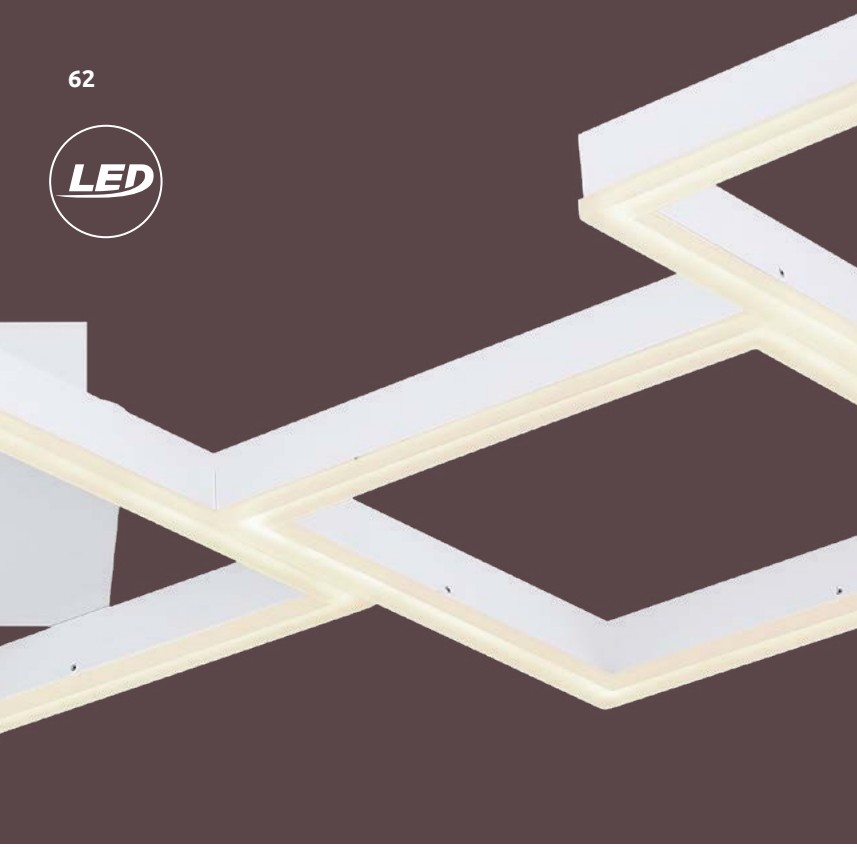

Kurio

67236-30B	incl. LED 30W	3100lm	1200lm	3000K	VPE: 4	↔ 80cm x 50cm ↓ 5,5cm aluminium black matt, metal black matt, plastic opal
67236-30W	incl. LED 30W	3100lm	1800lm	3000K	VPE: 4	↔ 80cm x 50cm ↓ 5,5cm aluminium white, metal white, plastic opal
67236-58B	incl. LED 58W	380-5800lm	100-1800lm	2700-6000K 2700|4000|6000K	VPE: 1	↔ 120cm x 60cm ↓ 7,5cm metal black matt, acrylic opal
67236-58W	incl. LED 58W	380-5800lm	150-2800lm	2700-6000K 2700|4000|6000K	VPE: 1	↔ 120cm x 60cm ↓ 7,5cm metal white, acrylic opal