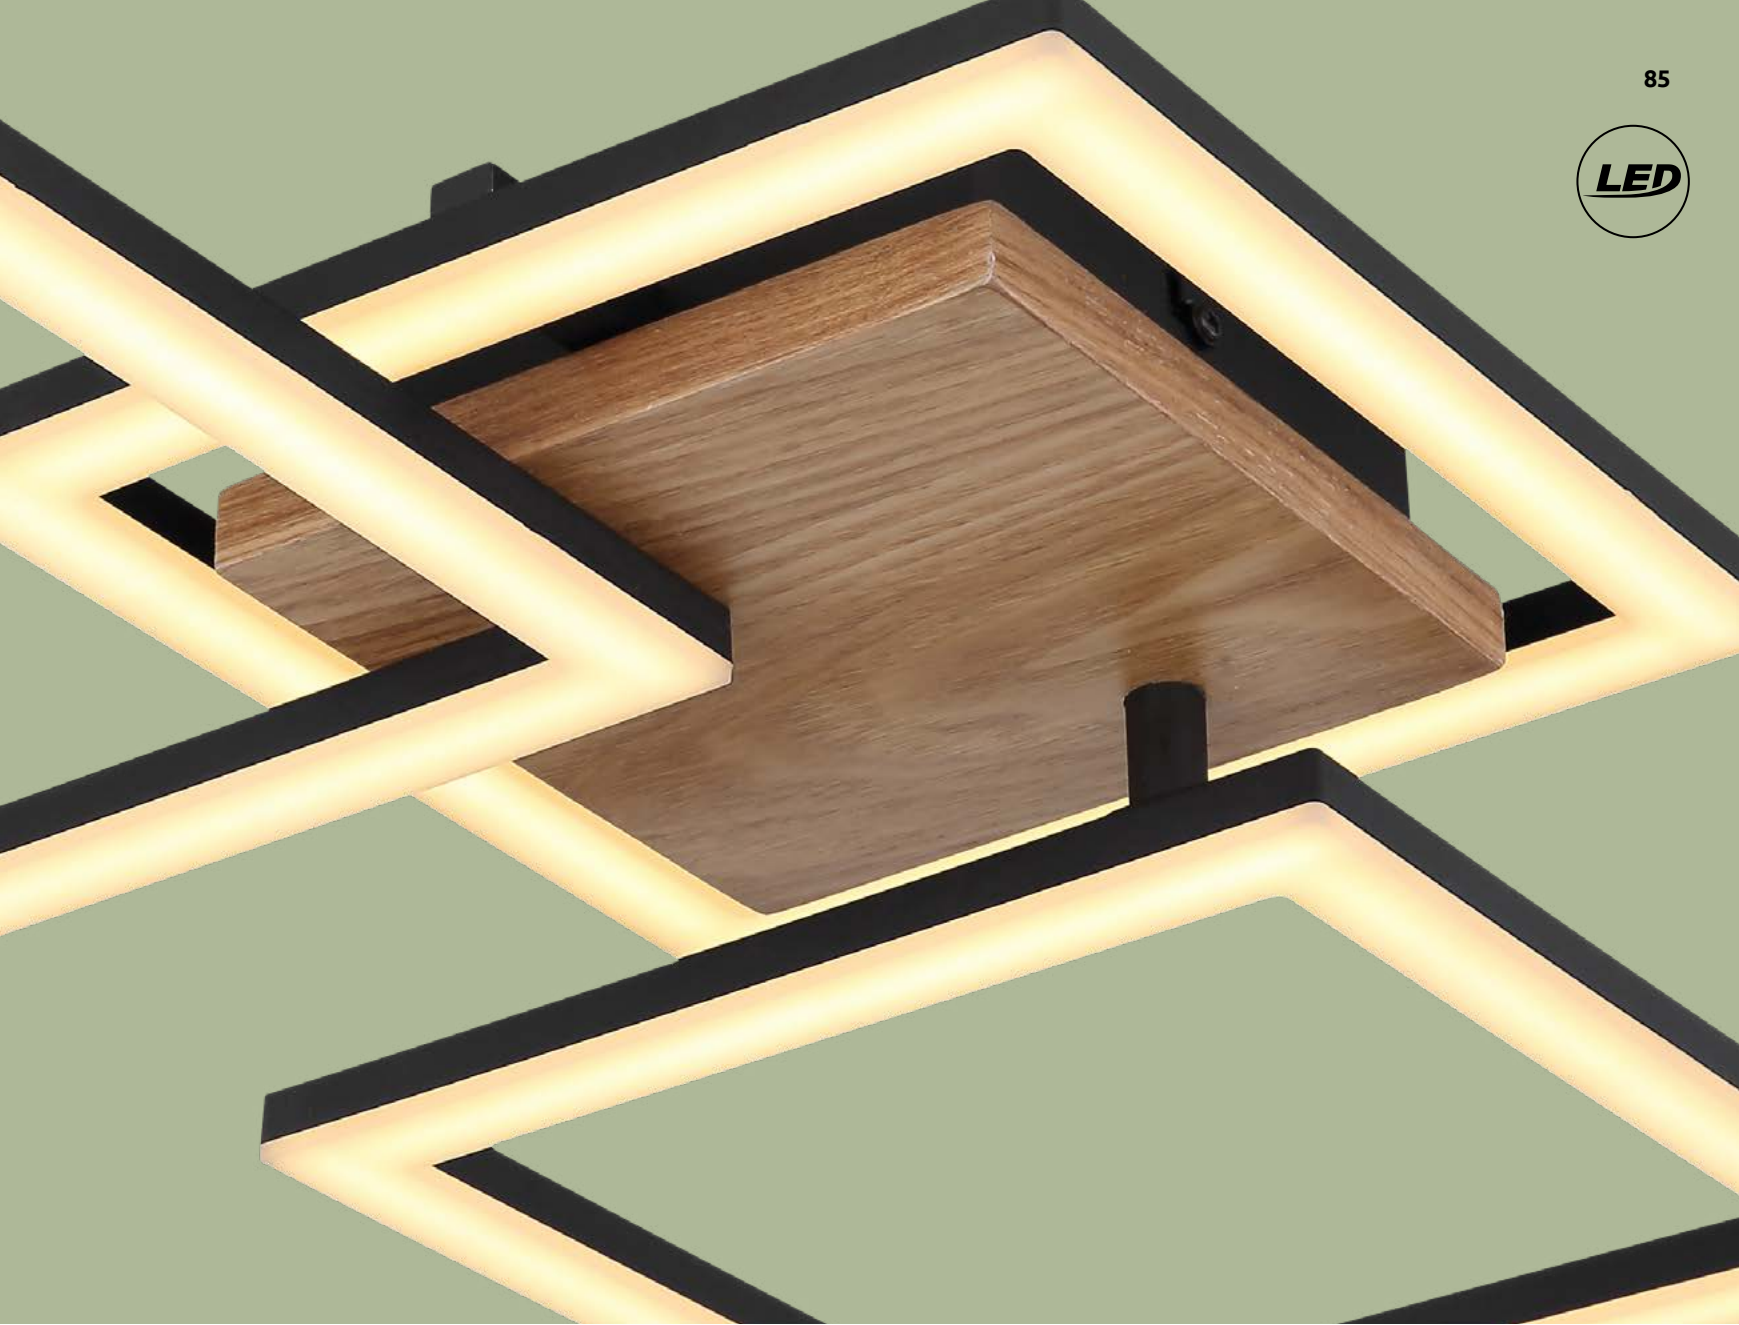

Kerry

67280-18	incl. LED 18W	2100lm	1200lm	3000K	VPE: 6	↔ 46cm x 22,5cm	↕ 7cm
67280-30	incl. LED 30W	3400lm	2200lm	3000K	VPE: 6	↔ 66cm x 31cm	↕ 7,5cm

metal black matt, wood, plastic opal