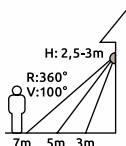

41605-18

incl. LED 18W

1880lm

1600lm

3000K

VPE: 10

Ø22,6cm ∇ 3,5cm

plastic white, opal

not dimmable