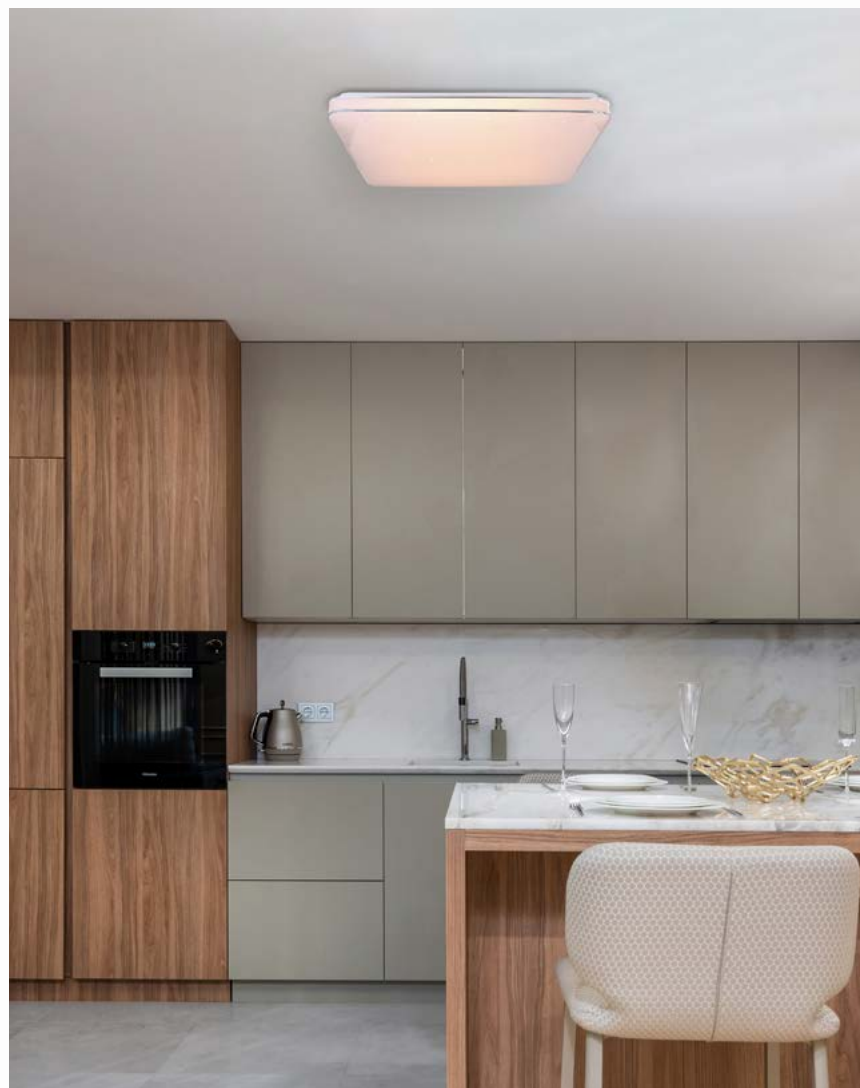

incl.

Kelvin range
3000-6400K
dimmable
night light
memory function
sparkle decor

**SMART
LIGHT**

27

Lassy

48406-48SH

incl. LED 48W

500-5186lm

330-3300lm

3000-6400K

3000|4200|6400K

VPE: 4

↔ 49,5cm x 49,5cm

↕ 8cm

metal white, chromed,
plastic, acrylic opal

**APP
control**

Easy Smartphone
and Voice Control

tuya

compatible with
Alexa

compatible with
Google Assistant