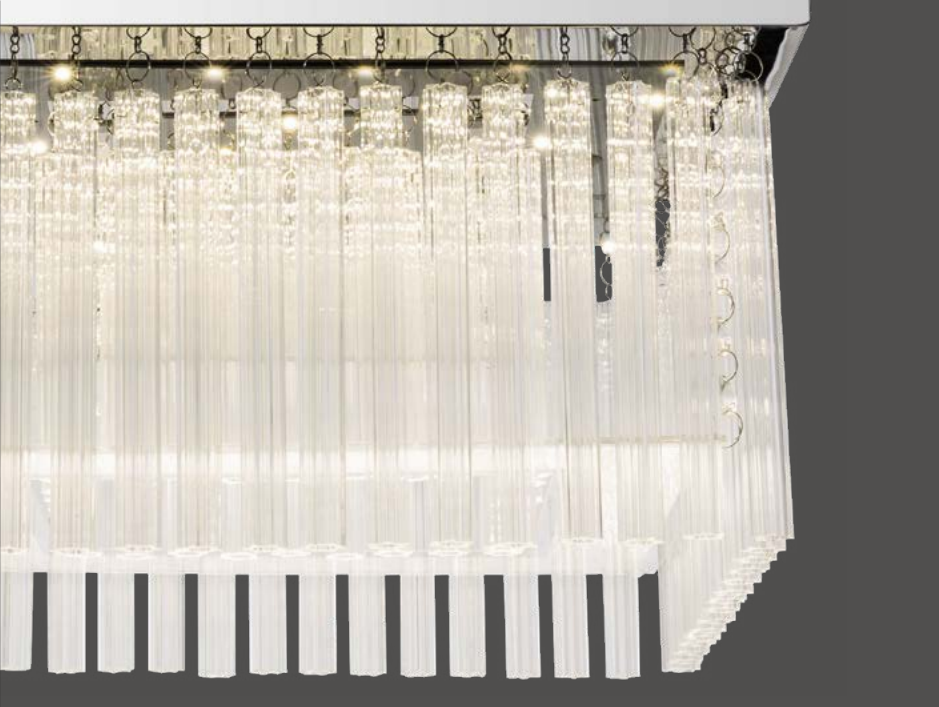

Vince

68567-21

Mathilda

68396-12

Joyce

68568-18

Mathilda

68397-12

68396-12	incl. LED 12W	1300lm	1200lm	4000K	VPE: 10	↔ 25cm x 25cm	↕ 15cm	metal chromed, plastic crystals, glass	
68397-12	incl. LED 12W	1280lm	800lm	4000K	VPE: 4	Ø28cm	↕ 22cm	metal chromed, K9 crystals, glass	
68567-21	incl. LED 21W	2100lm	1860lm	4000K	VPE: 4	↔ 36cm x 36cm	↕ 21,5cm	metal chromed, glass crystals, glass, acrylic	
68568-18	incl. LED 18W	2150lm	1600lm	4000K	VPE: 4	Ø37cm	↕ 21,5cm	metal chromed, glass crystals, glass, acrylic