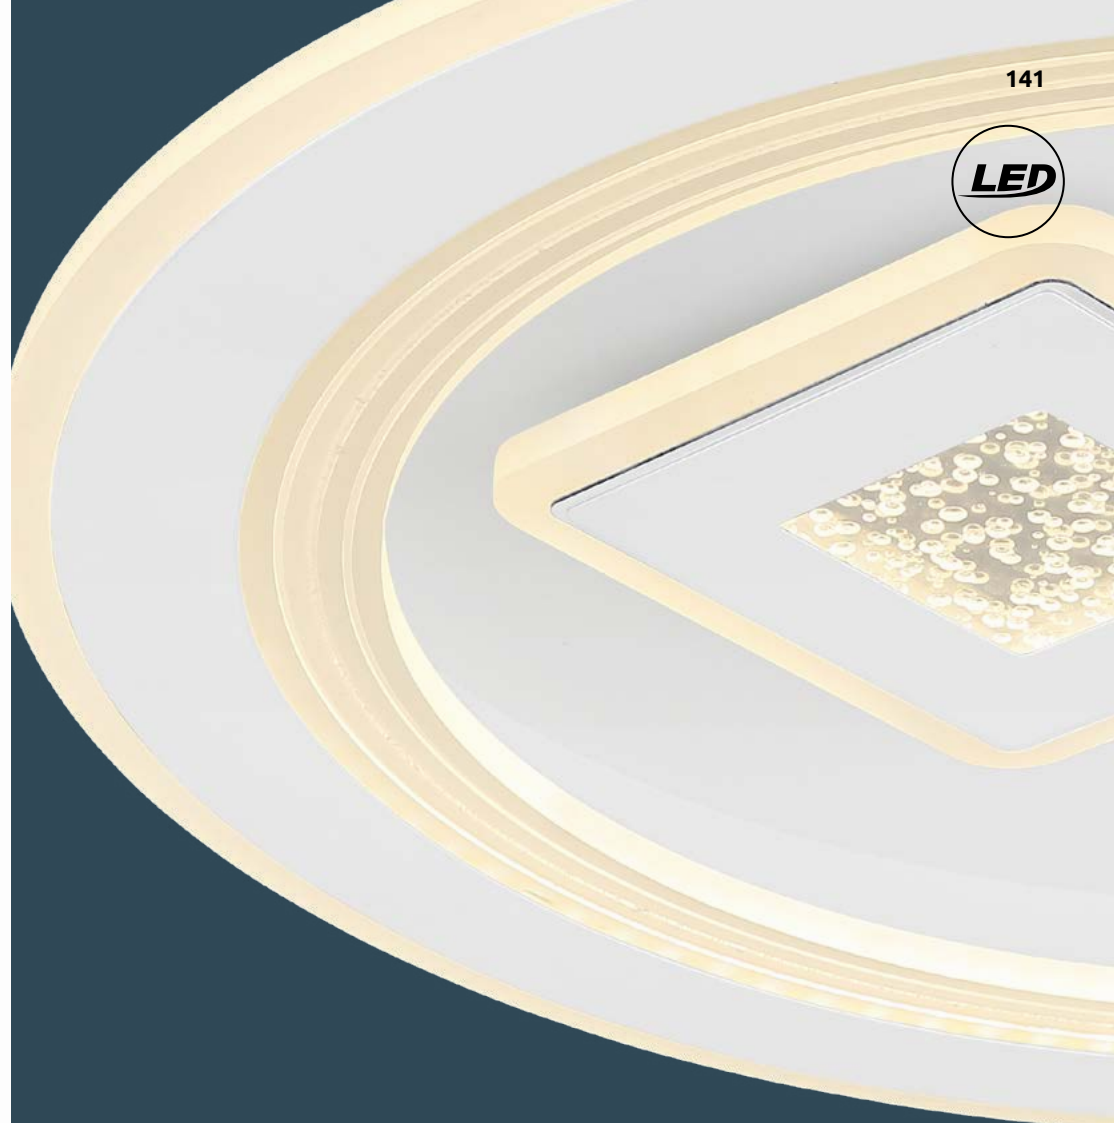

48455-40

- incl.
- many steps
- many light steps
- 3 light steps
- colour fixing
- dimmable
- night light
- memory function

Valeria

48455-40	incl. LED 40W	500-5300lm	270-3200lm	2700-6500K 2700|4000|6500K	VPE: 4	↔ 46,5cm x 46,5cm	↕ 7,5cm
48455-40R	incl. LED 40W	500-5300lm	250-3000lm	2700-6500K 2700|4000|6500K	VPE: 4	Ø46,5cm	↕ 7,5cm

metal white, acrylic opal, clear