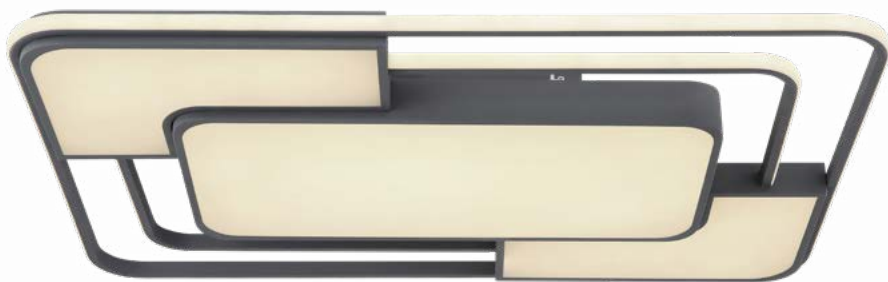

metal black matt, MDF wood optics, plastic opal

48272-46

48272H-36

Tabano

48272H-36	incl. LED 36W	380-3500lm	144-2180lm	3000-6000K 3000 4000 6000K	VPE: 1	Ø50cm ↓ 120cm	metal anthracite, acrylic opal
48272-46	incl. LED 46W	380-5290lm	240-2800lm	3000-6000K 3000 4000 6000K	VPE: 1	Ø50cm ↓ 9,5cm	metal anthracite, metal white, acrylic opal