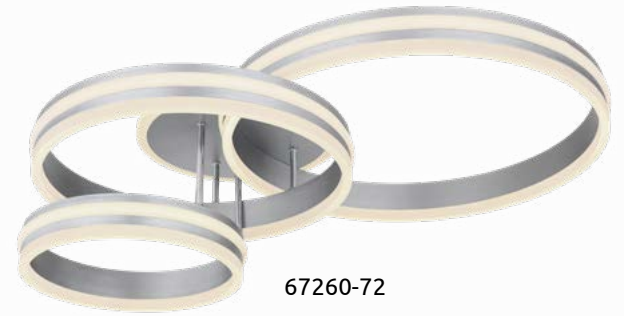

Fenna

67120-40

Rubio

67260-72

67260-90

67120-40	incl. LED 40W	500-5000lm	350-2700lm	3000-6000K 3000|4500|6000K	VPE: 4	↔ 64,6cm x 46,8cm ↓ 6cm	metal white, acrylic opal, white
67260-72	incl. LED 72W	484-8260lm	165-3460lm	2700-6000K 2700|4000|6000K	VPE: 1	↔ 80cm x 60cm ↓ 20cm	metal silver, aluminium brushed, acrylic opal
67260-90	incl. LED 90W	850-9960lm	350-4200lm	2700-6000K 2700|4000|6000K	VPE: 1	↔ 85cm x 65cm ↓ 14cm	metal silver, aluminium brushed, acrylic opal