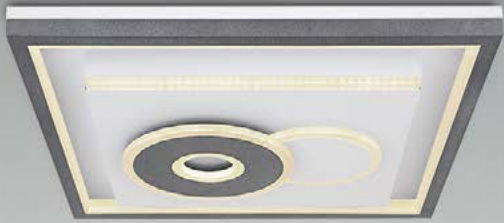

48453-52

Sundi

48453-52	incl. LED 52W	490-6300lm	152-1853lm	2700-6000K 2700|4000|6000K	VPE: 1	↔ 54cm x 54cm	↓ 10cm	metal white, metal black matt, acrylic opal
48454-46	incl. LED 46W	460-5840lm	120-2030lm	2700-6000K 2700|4000|6000K	VPE: 4	∅50cm	↓ 7cm	metal white, metal graphite, black matt, acrylic opal