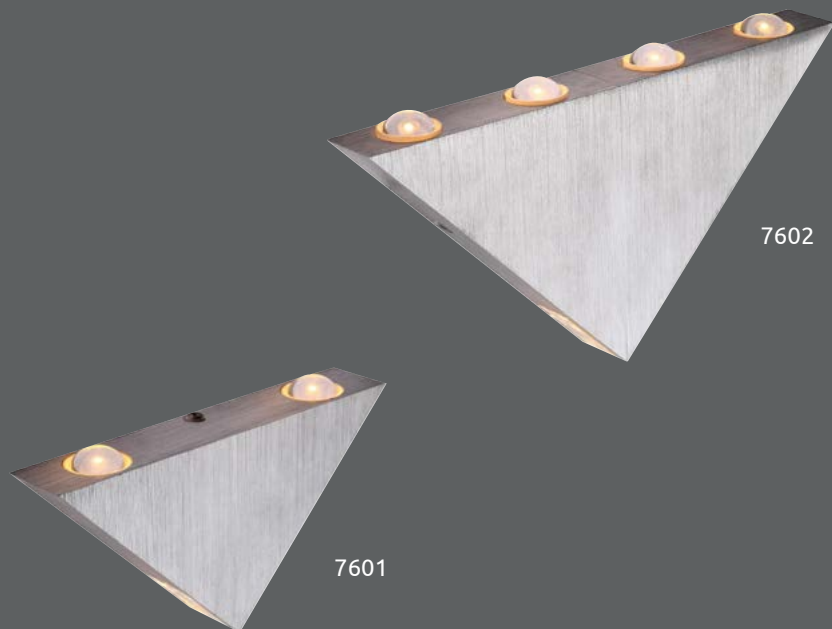

Alexandra

78400G

incl. LED 6W

760lm

230lm

3000K

VPE: 8

↔ 21cm ↓ 15cm ↗ 6,5cm

metal black, gold leaf

7602

7601

Gordon

7601	incl. LED 3W	380lm	270lm	3000K	VPE: 20	↔ 16,5cm ↓ 9cm ↗ 3cm
7602	incl. LED 5W	630lm	450lm	3000K	VPE: 20	↔ 23,5cm ↓ 12,5cm ↗ 3cm

aluminium, acrylic