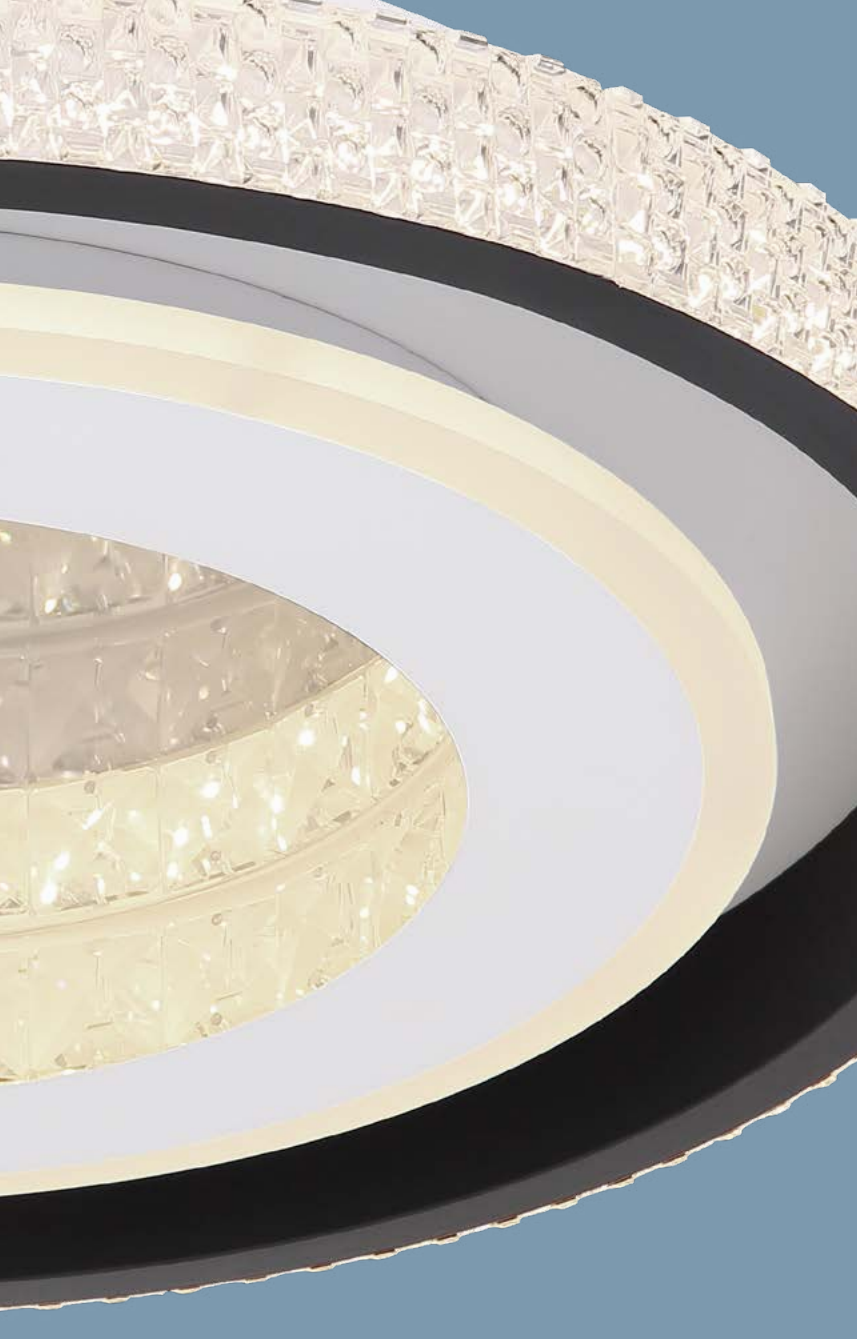

metal white, grey, acrylic opal

Lucky

41290-52

incl. LED 52W

462-5400lm

198-2260lm

2700-6000K
2700|4000|6000K

VPE: 1