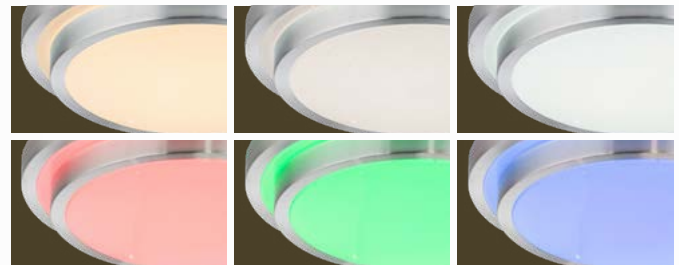

metal white, plastic opal, chrome ring, glass crystals clear

Ina I

41738-12

Ina II

41738-24RGB

41738-48RGB

41738-12	incl. LED 12W	1100lm	540lm	3000K	VPE: 5	Ø29cm ↓9cm
41738-24RGB	incl. LED 24W incl. RGB LED 8W	190-1900lm	100-1000lm	3000-6500K 3000 4500 6500K	VPE: 1	Ø41cm ↓10,5cm
41738-48RGB	incl. LED 48W incl. RGB LED 10W	440-4400lm	209-2090lm	3000-6500K 3000 4500 6500K	VPE: 1	Ø50cm ↓10cm