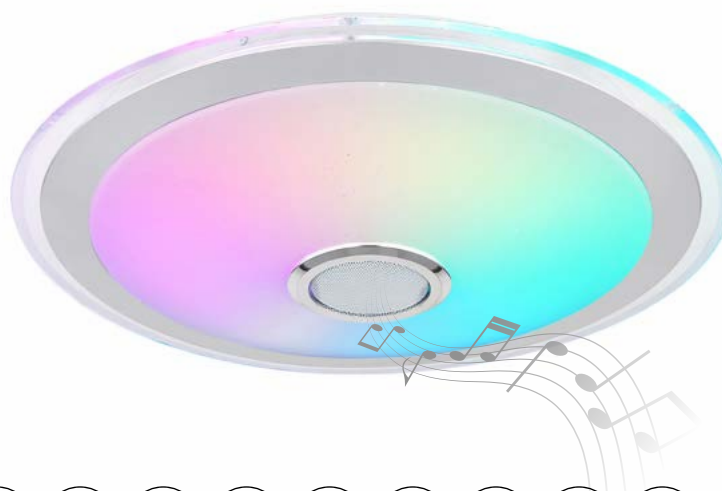

Dunny

41371-24

incl. LED 24W
incl. RGB LED 5W
speaker: 5W

590-2800lm

350-1500lm

2700-6500K

VPE: 4

Ø43cm ▾ 10,5cm

metal white, plastic
opal, chromed