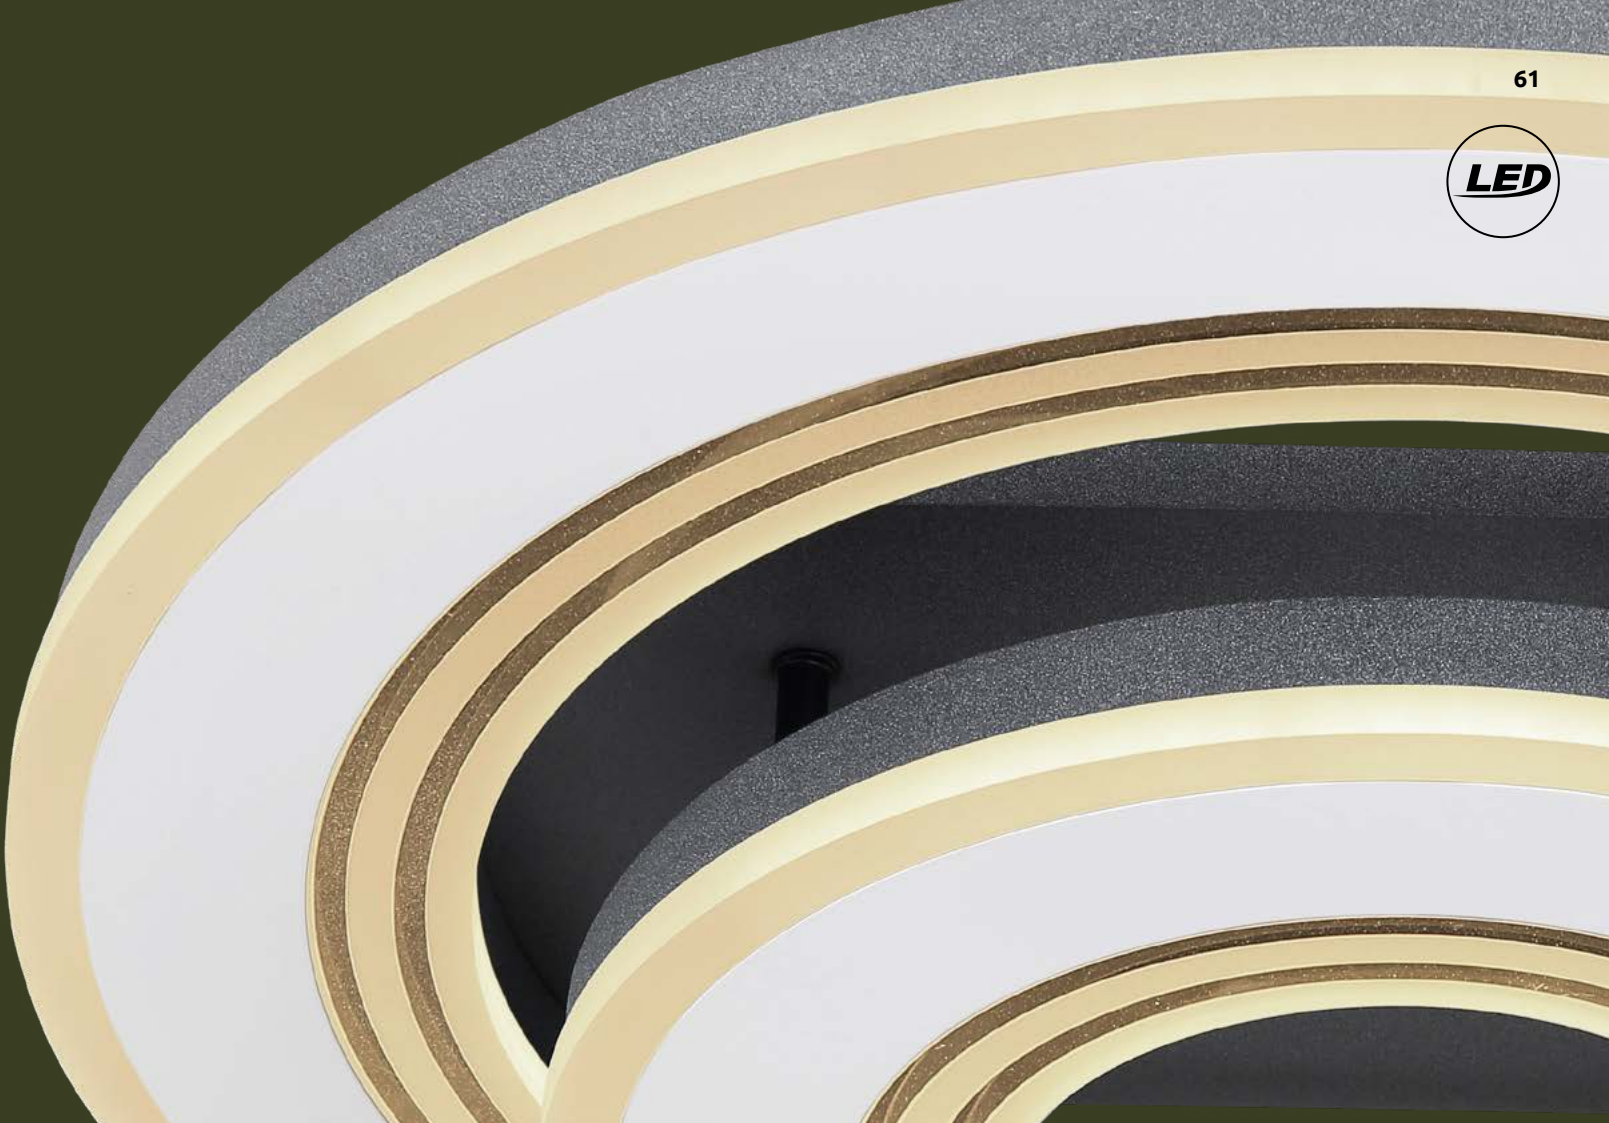

48449-50

Jack

48449-50	incl. LED 50W	490-5930lm	128-2080lm	2700-6000K 2700|4000|6000K	VPE: 4	Ø50cm ▾11,5cm
48449-56	incl. LED 56W	530-6837lm	140-2420lm	2700-6000K 2700|4000|6000K	VPE: 4	↔ 50cm x 50cm ▾11,5cm

metal white matt, black matt, acrylic opal, clear