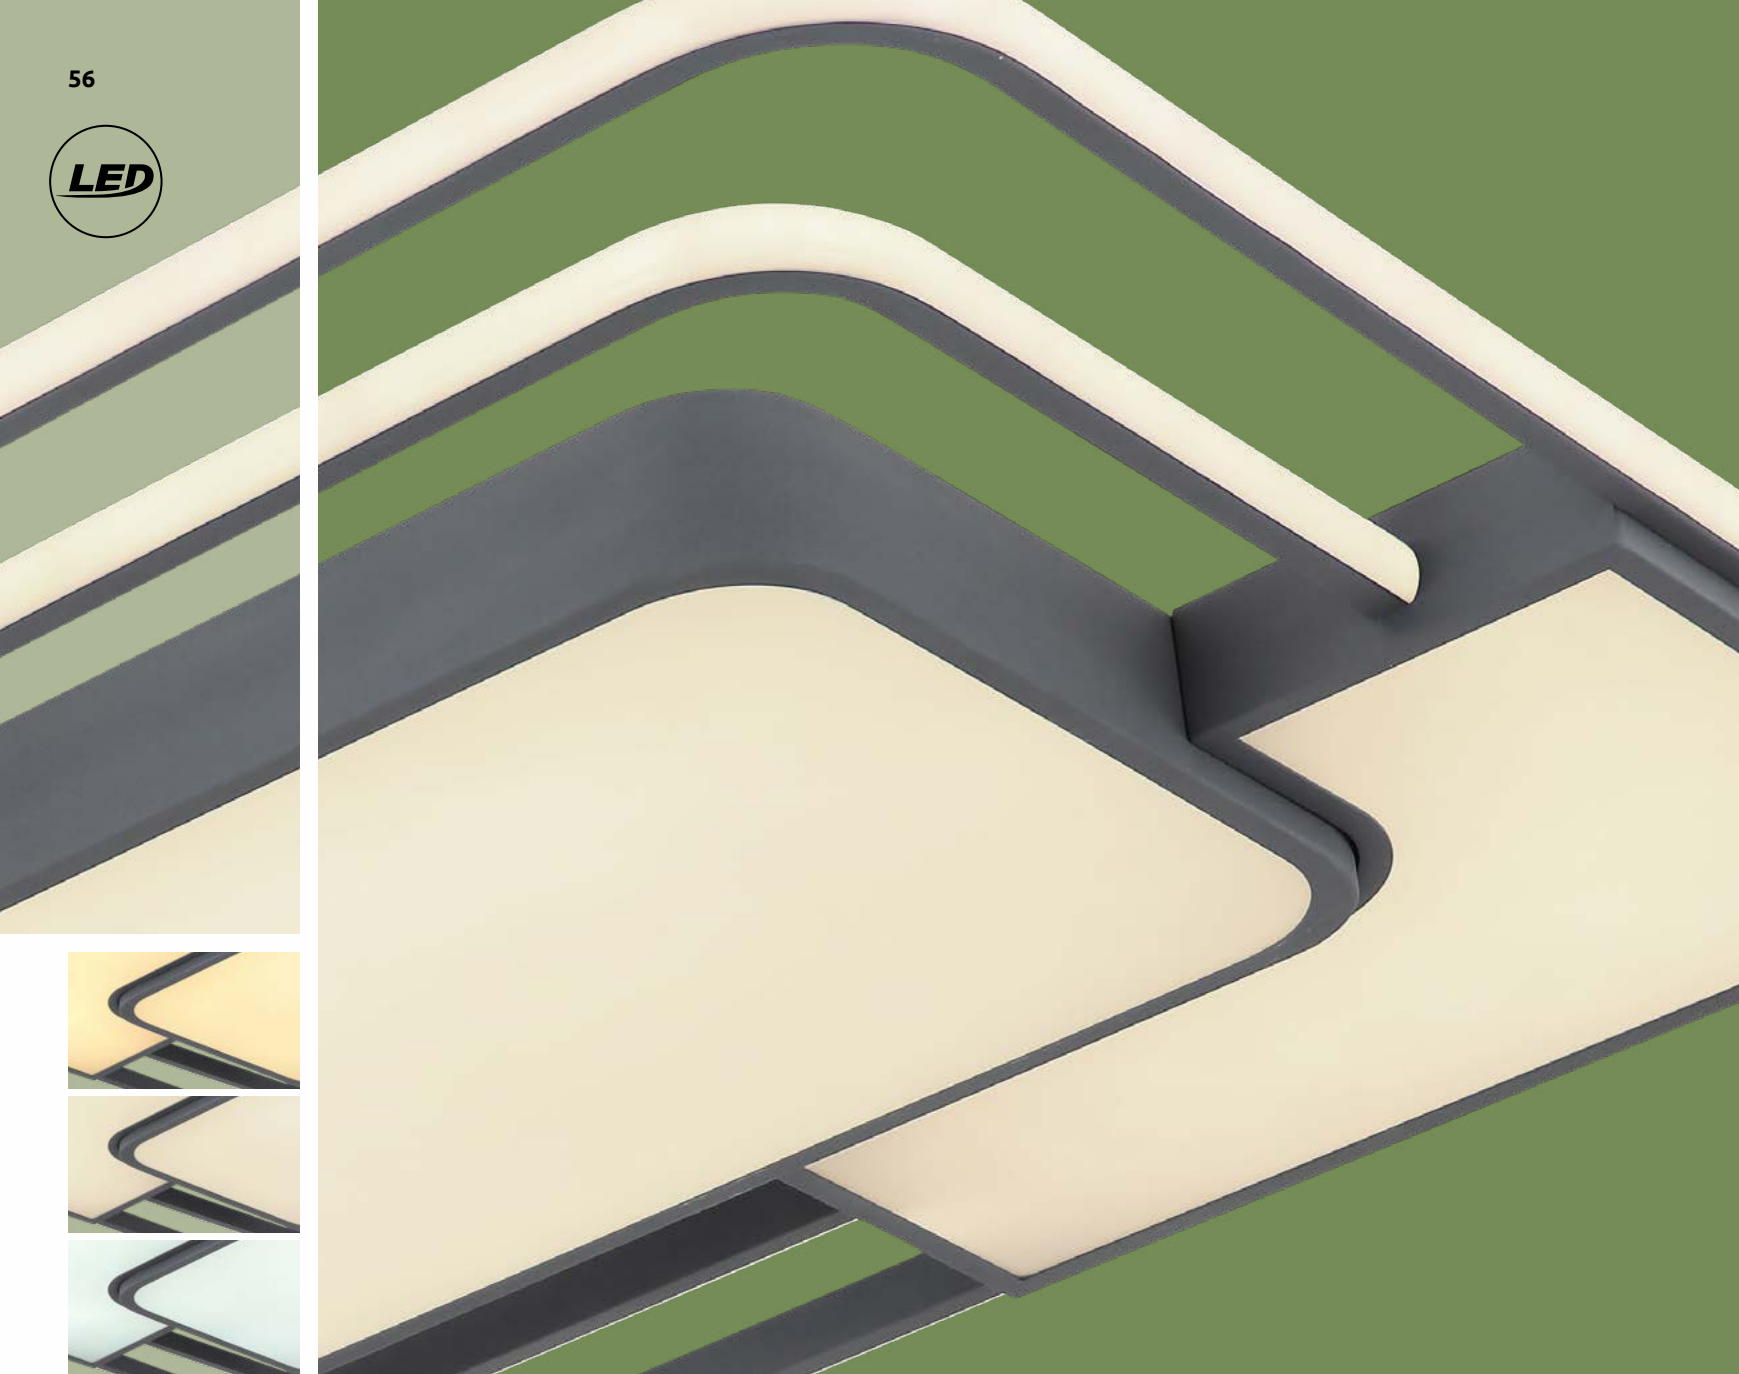

metal black matt, MDF wood optics, plastic opal

48272-46

48272H-36

Tabano

48272H-36	incl. LED 36W	380-3500lm	144-2180lm	3000-6000K 3000 4000 6000K	VPE: 1	Ø50cm ↓ 120cm	metal anthracite, acrylic opal
48272-46	incl. LED 46W	380-5290lm	240-2800lm	3000-6000K 3000 4000 6000K	VPE: 1	Ø50cm ↓ 9,5cm	metal anthracite, metal white, acrylic opal