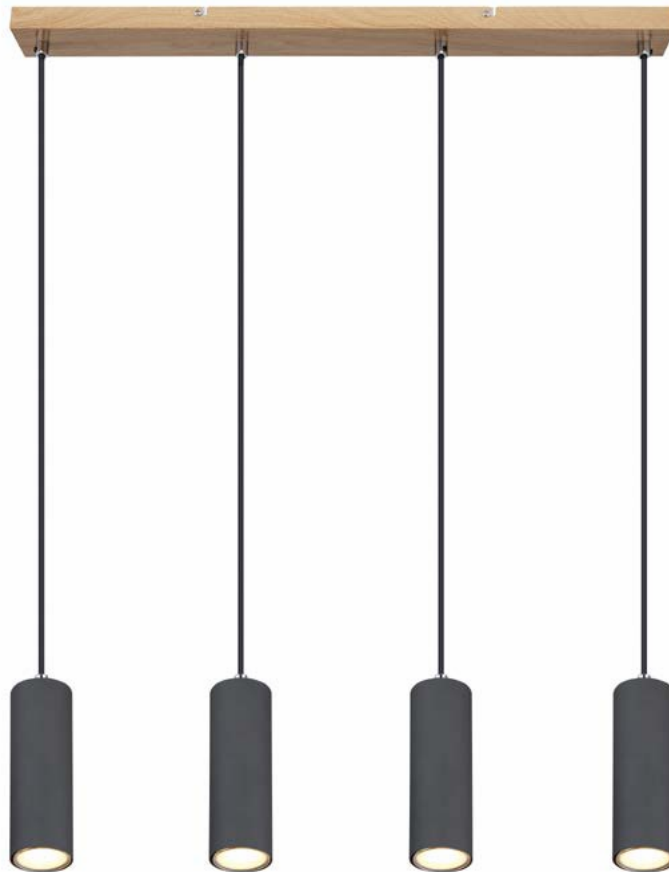

use only
LED

on | off

use only
LED

on | off

57911-4HG