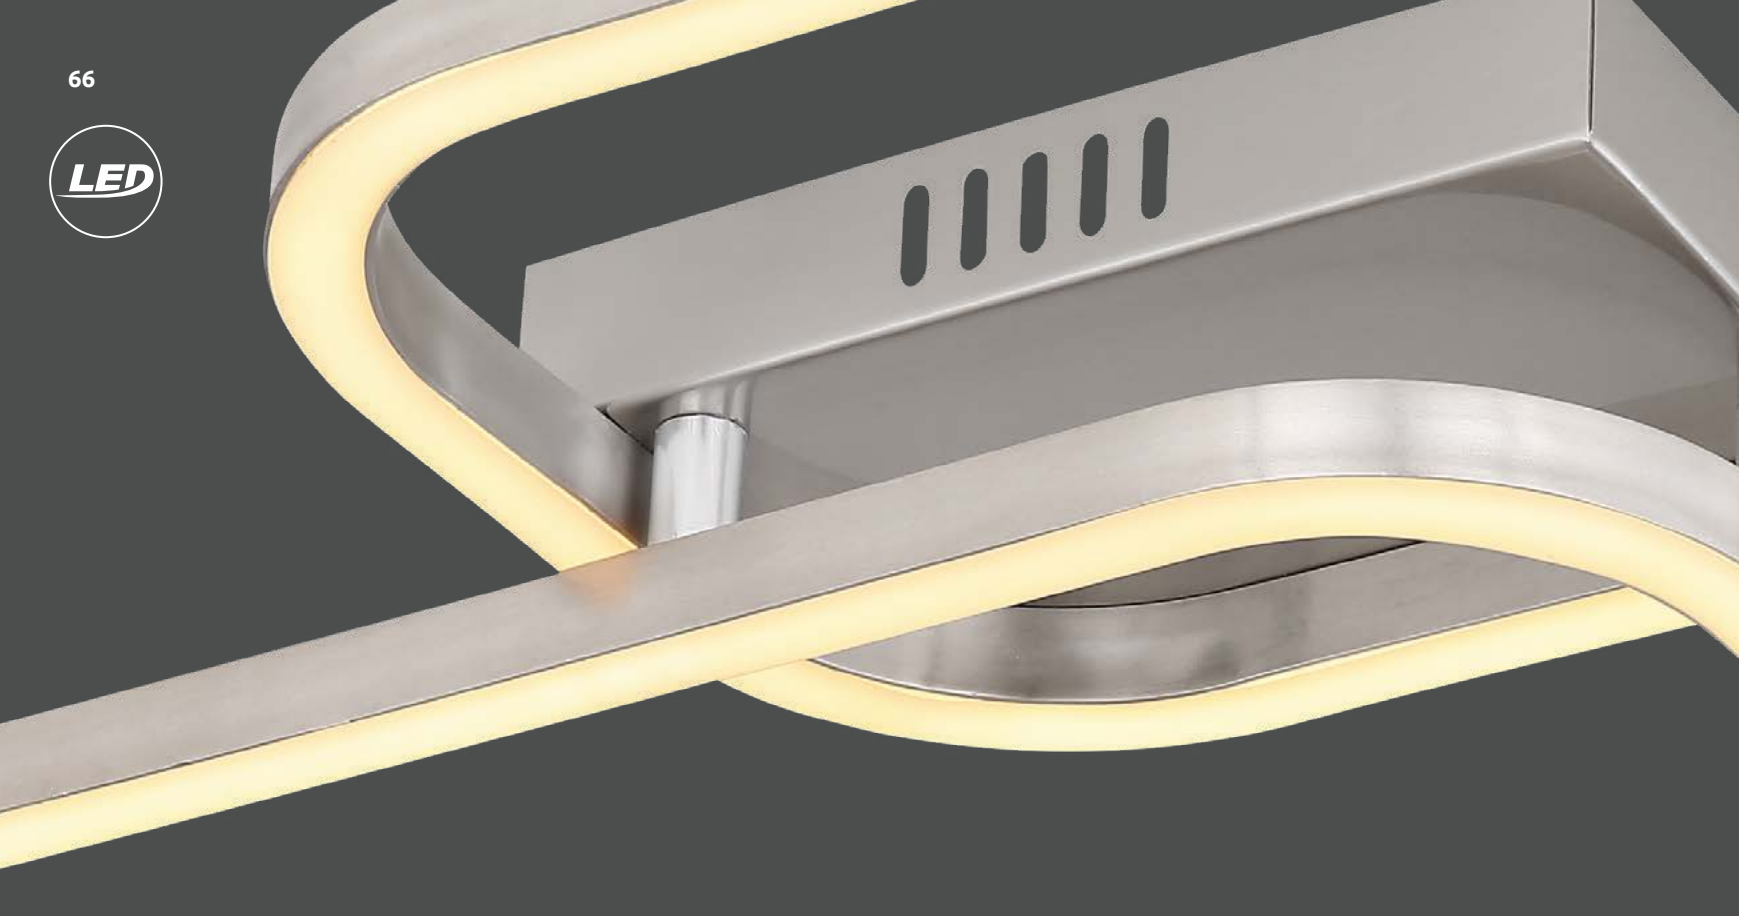

Silla

67262D	incl. LED 24W	2600lm	970lm	3000K	VPE: 4	↔ 63cm x 30,5cm	↕ 7cm	metal nickel matt, aluminium brushed, plastic opal
67262DB	incl. LED 24W	2600lm	690lm	3000K	VPE: 4	↔ 63cm x 30,5cm	↕ 7cm	metal black matt, aluminium black matt, plastic opal
67262H	incl. LED 24W	2770lm	1400lm	3000K	VPE: 4	↔ 80cm x 26,5cm	↕ 120cm	metal nickel matt, aluminium brushed, plastic opal
67262HB	incl. LED 24W	2770lm	960lm	3000K	VPE: 4	↔ 80cm x 26,5cm	↕ 120cm	metal black matt, aluminium black matt, plastic opal
67262S	incl. LED 28W	3320lm	1640lm	3000K	VPE: 4	↔ 23cm x 18cm	↕ 130,5cm	metal nickel matt, aluminium brushed, plastic opal
67262SB	incl. LED 28W	3320lm	1080lm	3000K	VPE: 4	↔ 23cm x 18cm	↕ 130,5cm	metal black matt, aluminium black matt, plastic opal