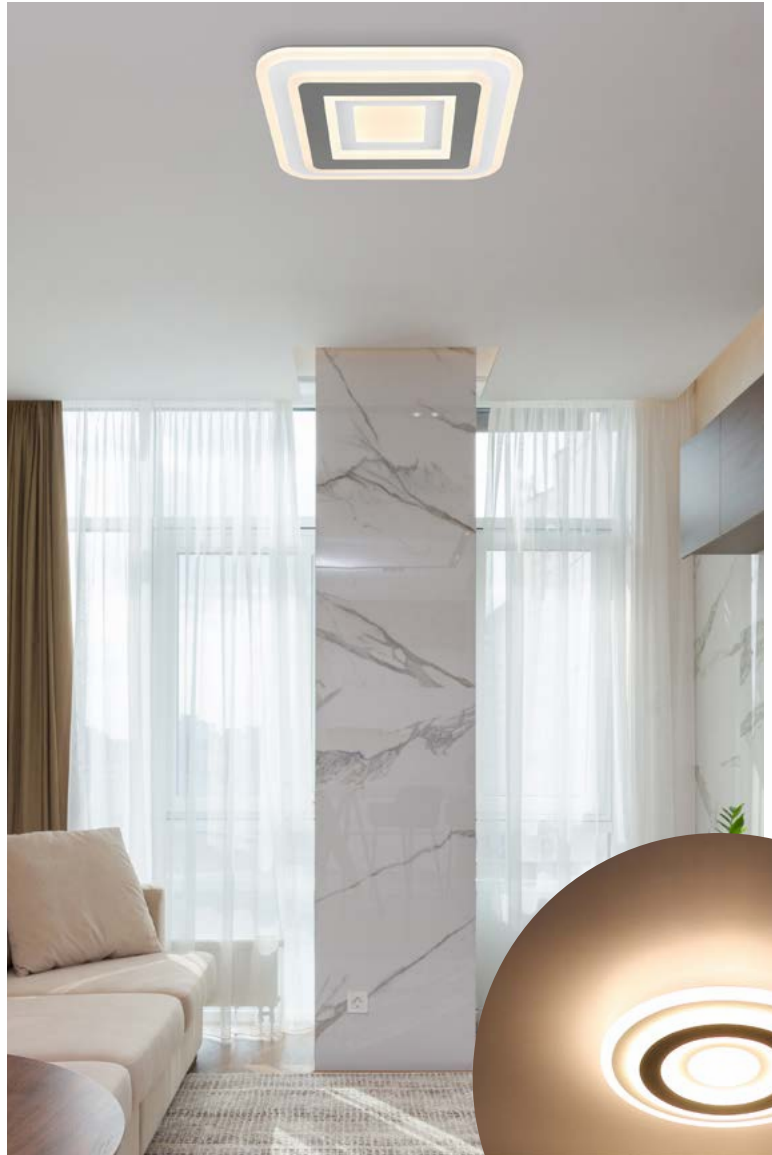

48296B

48296W

Raina

48296B	incl. LED 12W	1600lm	856lm	3000K	VPE: 6	↔ 33cm x 33cm	⌞ 6cm	metal white, plastic black matt, opal
48296W	incl. LED 12W	1600lm	856lm	3000K	VPE: 6	↔ 33cm x 33cm	⌞ 6cm	metal white, plastic wood optics, opal