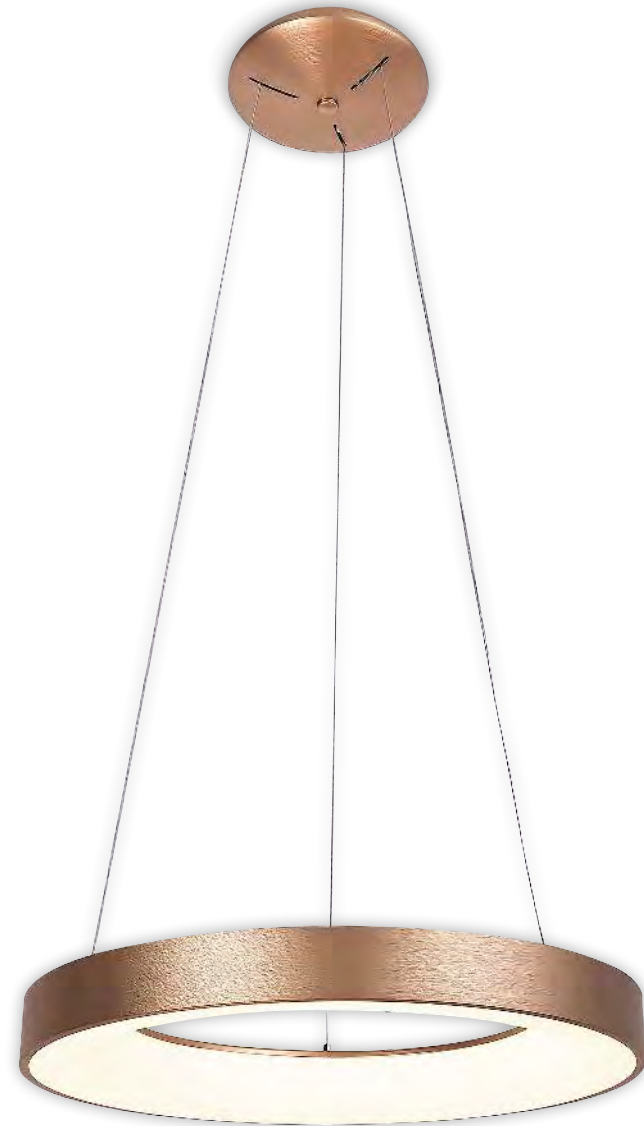

CARMELLA

5052 (M A)

LED / 30W
(1950lm, 4000K) incl.
IP20
gold/white

5053 (M A)

LED / 50W
(3400lm, 4000K) incl.
IP20
gold/white

5054 (M A)

LED / 50W
(3350lm, 4000K) incl.
IP20
gold/white

5055 (M A)

LED / 80W
(6335lm, 4000K) incl.
IP20
gold/white

5056 (M A)

LED / 30W
(1950lm, 4000K) incl.
IP20
gold/white

5057 (M A)

LED / 50W
(3889lm, 4000K) incl.
IP20
gold/white