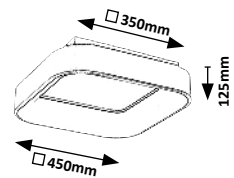

# ADELINE

5 YEARS GUARANTEE  
 LED built-in  
 G A ↑ G  
 OTHERS / BEST MATCH  
 66-67.

3926

3928

NATURAL White

2507

2508

2507 (M P)