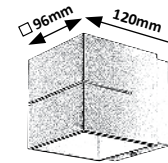

KAUNAS

7019

- **7017** (M)
  ☒ G9 / 1x max. 10W
  IP20
  matte black
- **7018** (M)
  ☒ G9 / 1x max. 10W
  IP20
  matte white
- **7019** (M)
  ☒ G9 / 1x max. 10W
  IP20
  brushed aluminium
- **7020** (M)
  ☒ G9 / 1x max. 10W
  IP20
  matte black
- **7021** (M)
  ☒ G9 / 1x max. 10W
  IP20
  matte white
- **7022** (M)
  ☒ G9 / 1x max. 10W
  IP20
  brushed aluminium

KAUNAS

NEVILLE

- **7023** (M)
  ☒ G9 / 1x max. 10W
  IP20
  matte black
- **7024** (M)
  ☒ G9 / 1x max. 10W
  IP20
  matte white
- **7025** (M)
  ☒ G9 / 1x max. 10W
  IP20
  brushed aluminium
- **I439** (M)
  ☒ LED / 4W
  (190lm, 3000K) incl.
  IP20
  matte white
- **I440** (M)
  ☒ LED / 4W
  (180lm, 3000K) incl.
  IP20
  brushed aluminium

7017, 7018, 7019