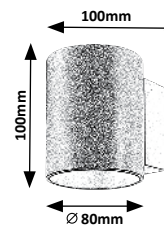

KAUNAS

7020

- **7017** (M)
  ☒ G9 / 1x max. 10W
  IP20
  matte black
- **7018** (M)
  ☒ G9 / 1x max. 10W
  IP20
  matte white
- **7019** (M)
  ☒ G9 / 1x max. 10W
  IP20
  brushed aluminium
- **7020** (M)
  ☒ G9 / 1x max. 10W
  IP20
  matte black
- **7021** (M)
  ☒ G9 / 1x max. 10W
  IP20
  matte white
- **7022** (M)
  ☒ G9 / 1x max. 10W
  IP20
  brushed aluminium

KAUNAS

NEVILLE

- **7023** (M)
  ☒ G9 / 1x max. 10W
  IP20
  matte black
- **7024** (M)
  ☒ G9 / 1x max. 10W
  IP20
  matte white
- **7025** (M)
  ☒ G9 / 1x max. 10W
  IP20
  brushed aluminium
- **I439** (M)
  ☒ LED / 4W
  (190lm, 3000K) incl.
  IP20
  matte white
- **I440** (M)
  ☒ LED / 4W
  (180lm, 3000K) incl.
  IP20
  brushed aluminium

7017, 7018, 7019