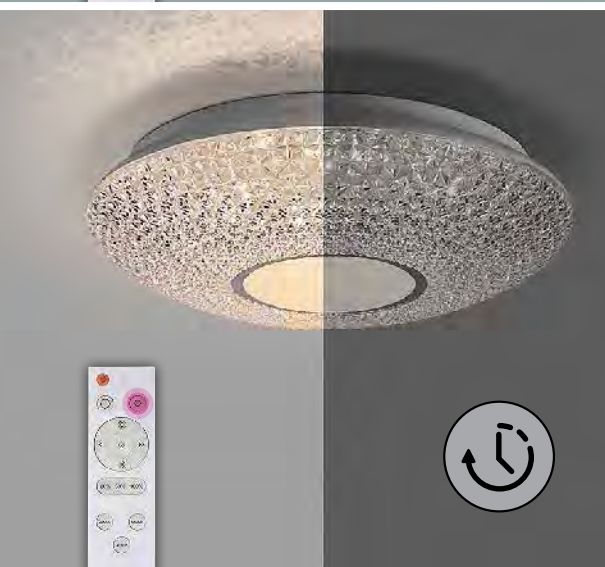

IS18, IS19

JILLIAN

CORALIA

ZIVA

SIREN

CRESSIDA

6966 (M) (A)

LED / 18W
(1800lm, 3000K) incl.
IP20 • 19842
tinted colour

5 998250 369662

6967 (M) (A)

LED / 24W
(2400lm, 3000K) incl.
IP20 • 19843
tinted colour

5 998250 369679

IS18 (M) (P)

LED / 48W
(3476lm, 3000K-6500K) incl.
IP20 • 19728 • 508
transparent/white/chrome

5 998250 315188

IS19 (M) (P)

LED / 72W
(5728lm, 3000K-6500K) incl.
IP20 • 19729 • 508
transparent/white/chrome

5 998250 315195

3064 (M) (P)

LED / 36W
(2340lm, 3000K-6000K) incl.
IP20 • 19906 • 534
transparent/chrome

5 998250 330648

6294 (M) (P)

LED / 50W
(3390lm, 4000K) incl.
IP20 • 19815
white

5 998250 362946

2420 (M) (A)

LED / 24W
(1720lm, 4000K) incl.
IP20 • 19966
chrome/white

5 998250 324203