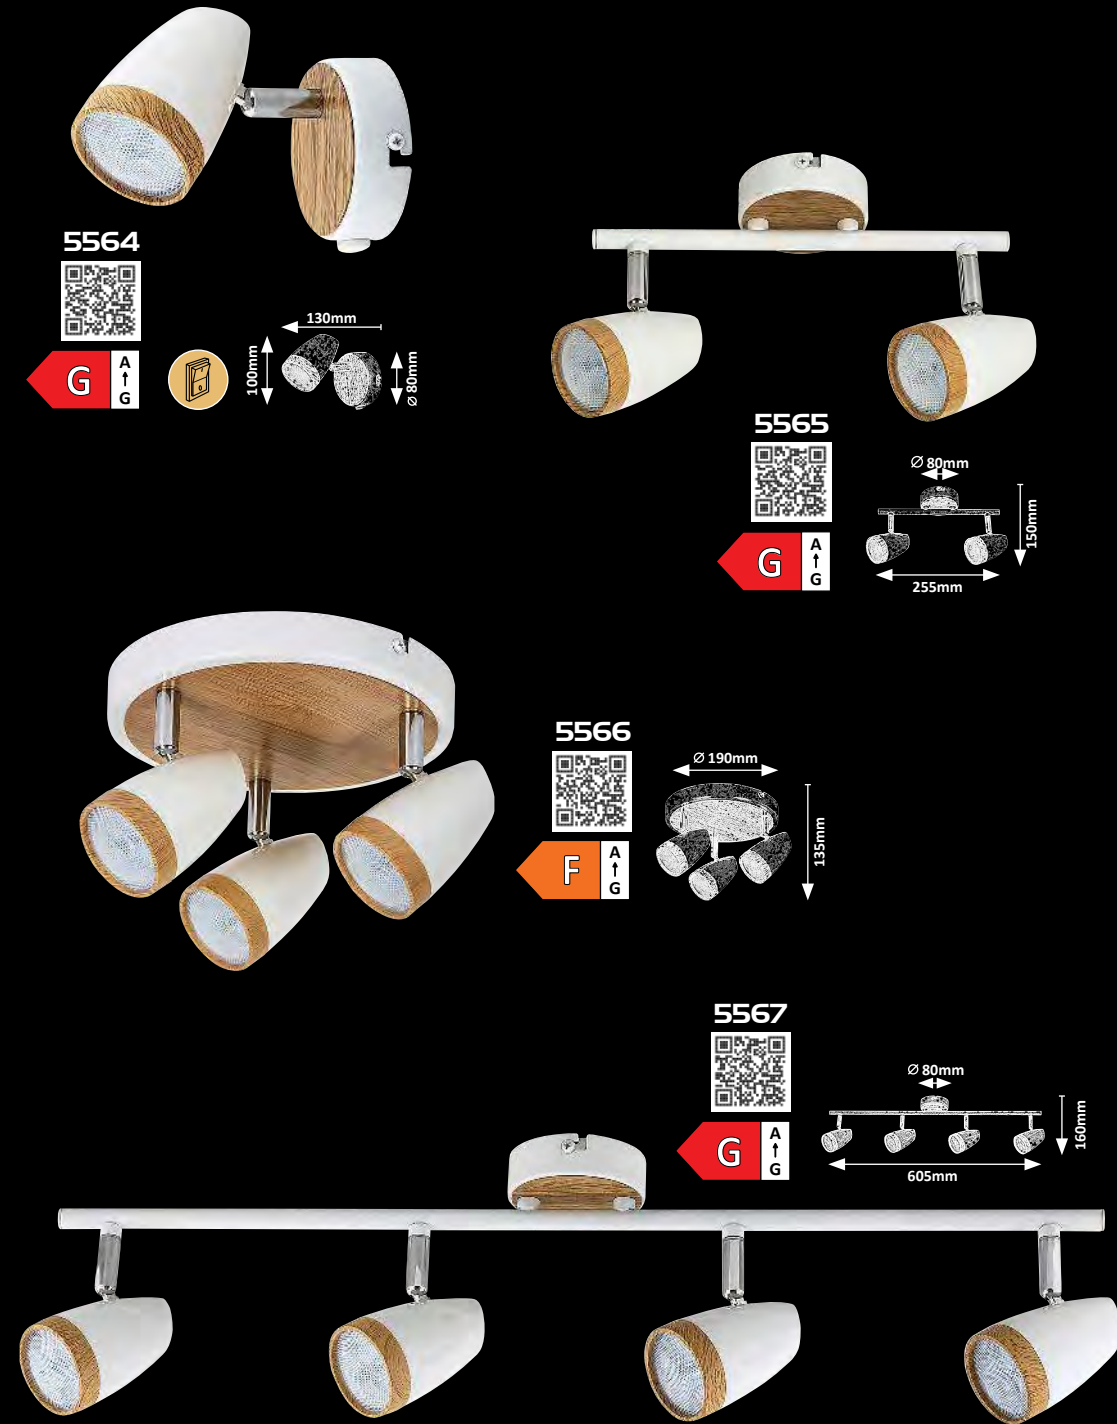

# KAREN

5 YEARS WARRANTY LED built-in WARM White OTHERS / BEST MATCH 250, 283.