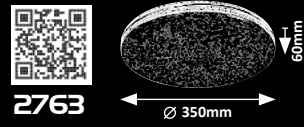

OSCAR

OSCAR

- **2763** (M) (P) LED / 18W (1350lm, 4000K) incl. IP20 • 19707 white/walnut
- **2764** (M) (P) LED / 18W (1350lm, 4000K) incl. IP20 • 19708 white/walnut
- **3409** (M) (A) LED / 36W (2700lm, 4000K) incl. IP20 • 19610 white/chrome
- **3410** (M) (A) LED / 36W (2520lm, 4000K) incl. IP20 • 19862 white/chrome
- **3411** (M) (A) LED / 36W (2700lm, 4000K) incl. IP20 • 19612 white/chrome

- **2783** (M) (P) LED / 18W (1350lm, 4000K) incl. IP20 • 19709 white/chrome
- **2784** (M) (P) LED / 18W (1350lm, 4000K) incl. IP20 • 19710 white/chrome
- **3345** (M) (P) LED / 18W (1350lm, 3000K) incl. IP20 • 19818 white/walnut
- **3346** (M) (P) LED / 18W (1350lm, 3000K) incl. IP20 • 19819 white/walnut
- **3347** (M) (P) LED / 18W (1350lm, 4000K) incl. IP20 • 19820 white/chrome
- **3348** (M) (P) LED / 18W (1350lm, 4000K) incl. IP20 • 19821 white/chrome