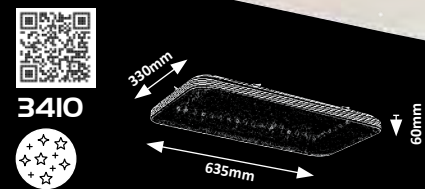

OSCAR

OSCAR

- **2763** (M) (P) LED / 18W (1350lm, 4000K) incl. IP20 • 19707 white/walnut
- **2764** (M) (P) LED / 18W (1350lm, 4000K) incl. IP20 • 19708 white/walnut
- **3409** (M) (A) LED / 36W (2700lm, 4000K) incl. IP20 • 19610 white/chrome
- **3410** (M) (A) LED / 36W (2520lm, 4000K) incl. IP20 • 19862 white/chrome
- **3411** (M) (A) LED / 36W (2700lm, 4000K) incl. IP20 • 19612 white/chrome

- **2783** (M) (P) LED / 18W (1350lm, 4000K) incl. IP20 • 19709 white/chrome
- **2784** (M) (P) LED / 18W (1350lm, 4000K) incl. IP20 • 19710 white/chrome
- **3345** (M) (P) LED / 18W (1350lm, 3000K) incl. IP20 • 19818 white/walnut
- **3346** (M) (P) LED / 18W (1350lm, 3000K) incl. IP20 • 19819 white/walnut
- **3347** (M) (P) LED / 18W (1350lm, 4000K) incl. IP20 • 19820 white/chrome
- **3348** (M) (P) LED / 18W (1350lm, 4000K) incl. IP20 • 19821 white/chrome