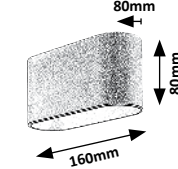

KAUNAS

- **7017** (M)
  ☒ G9 / 1x max. 10W
  IP20
  matte black
- **7018** (M)
  ☒ G9 / 1x max. 10W
  IP20
  matte white
- **7019** (M)
  ☒ G9 / 1x max. 10W
  IP20
  brushed aluminium
- **7020** (M)
  ☒ G9 / 1x max. 10W
  IP20
  matte black
- **7021** (M)
  ☒ G9 / 1x max. 10W
  IP20
  matte white
- **7022** (M)
  ☒ G9 / 1x max. 10W
  IP20
  brushed aluminium

KAUNAS

7024

NEVILLE

- **7023** (M)
  ☒ G9 / 1x max. 10W
  IP20
  matte black
- **7024** (M)
  ☒ G9 / 1x max. 10W
  IP20
  matte white
- **7025** (M)
  ☒ G9 / 1x max. 10W
  IP20
  brushed aluminium
- **I439** (M)
  ☒ LED / 4W
  (190lm, 3000K) incl.
  IP20
  matte white
- **I440** (M)
  ☒ LED / 4W
  (180lm, 3000K) incl.
  IP20
  brushed aluminium

7017, 7018, 7019