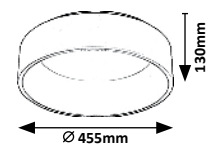

# ADELINE

5 YEARS GUARANTEE  
 LED built-in  
 G A ↑ G  
 OTHERS / BEST MATCH  
 66-67.

3926

3928

NATURAL White

2507

2508

2507 (M P)