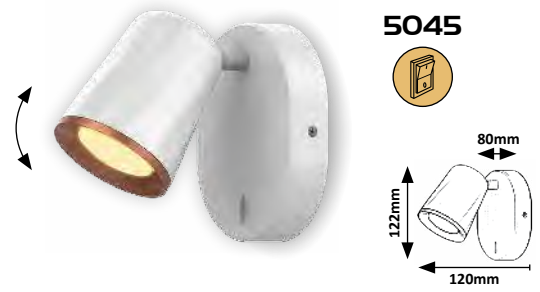

ELSA

2713 (M) (P)
LED / 6W
(420lm, 4000K) incl.
IP20
matte white

2714 (M) (P)
LED / 18W
(1260lm, 4000K) incl.
IP20
matte white

2715 (M) (P)
LED / 42W
(2940lm, 4000K) incl.
IP20
matte white

SOLANGE

5045 (M)
LED / 6W
(380lm, 3000K) incl.
IP20 • LED
white/gold

5046 (M)
LED / 12W
(760lm, 3000K) incl.
IP20
white/gold

5047 (M)
LED / 18W
(1140lm, 3000K) incl.
IP20
white/gold

5048 (M)
LED / 24W
(1520lm, 3000K) incl.
IP20
white/gold