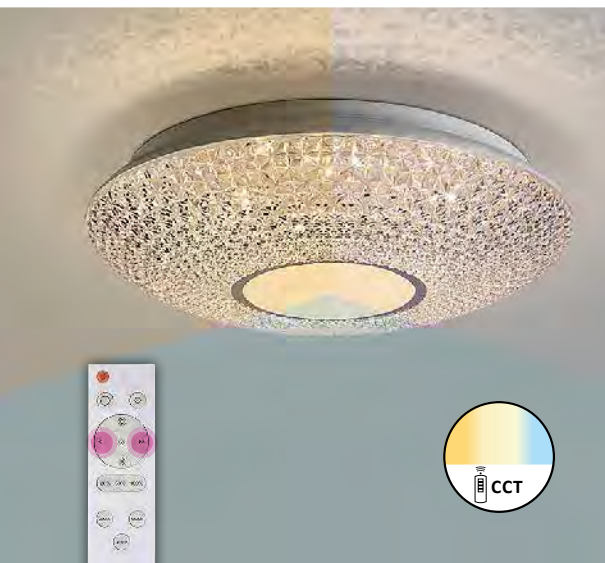

IS18, IS19

JILLIAN

CORALIA

ZIVA

SIREN

CRESSIDA

6966 (M) (A)

LED / 18W
(1800lm, 3000K) incl.
IP20 • 19842
tinted colour

5 998250 369662

6967 (M) (A)

LED / 24W
(2400lm, 3000K) incl.
IP20 • 19843
tinted colour

5 998250 369679

IS18 (M) (P)

LED / 48W
(3476lm, 3000K-6500K) incl.
IP20 • 19728 • 508
transparent/white/chrome

5 998250 315188

IS19 (M) (P)

LED / 72W
(5728lm, 3000K-6500K) incl.
IP20 • 19729 • 508
transparent/white/chrome

5 998250 315195

3064 (M) (P)

LED / 36W
(2340lm, 3000K-6000K) incl.
IP20 • 19906 • 534
transparent/chrome

5 998250 330648

6294 (M) (P)

LED / 50W
(3390lm, 4000K) incl.
IP20 • 19815
white

5 998250 362946

2420 (M) (A)

LED / 24W
(1720lm, 4000K) incl.
IP20 • 19966
chrome/white

5 998250 324203