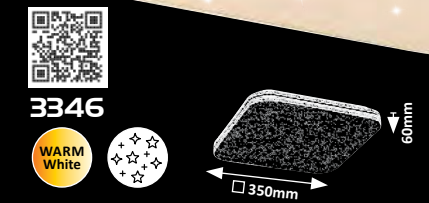

OSCAR

- **2763** (M) (P) LED / 18W (1350lm, 4000K) incl. IP20 • 19707 white/walnut
- **2764** (M) (P) LED / 18W (1350lm, 4000K) incl. IP20 • 19708 white/walnut
- **3409** (M) (A) LED / 36W (2700lm, 4000K) incl. IP20 • 19610 white/chrome
- **3410** (M) (A) LED / 36W (2520lm, 4000K) incl. IP20 • 19862 white/chrome
- **3411** (M) (A) LED / 36W (2700lm, 4000K) incl. IP20 • 19612 white/chrome

- **2783** (M) (P) LED / 18W (1350lm, 4000K) incl. IP20 • 19709 white/chrome
- **2784** (M) (P) LED / 18W (1350lm, 4000K) incl. IP20 • 19710 white/chrome
- **3345** (M) (P) LED / 18W (1350lm, 3000K) incl. IP20 • 19818 white/walnut
- **3346** (M) (P) LED / 18W (1350lm, 3000K) incl. IP20 • 19819 white/walnut
- **3347** (M) (P) LED / 18W (1350lm, 4000K) incl. IP20 • 19820 white/chrome
- **3348** (M) (P) LED / 18W (1350lm, 4000K) incl. IP20 • 19821 white/chrome