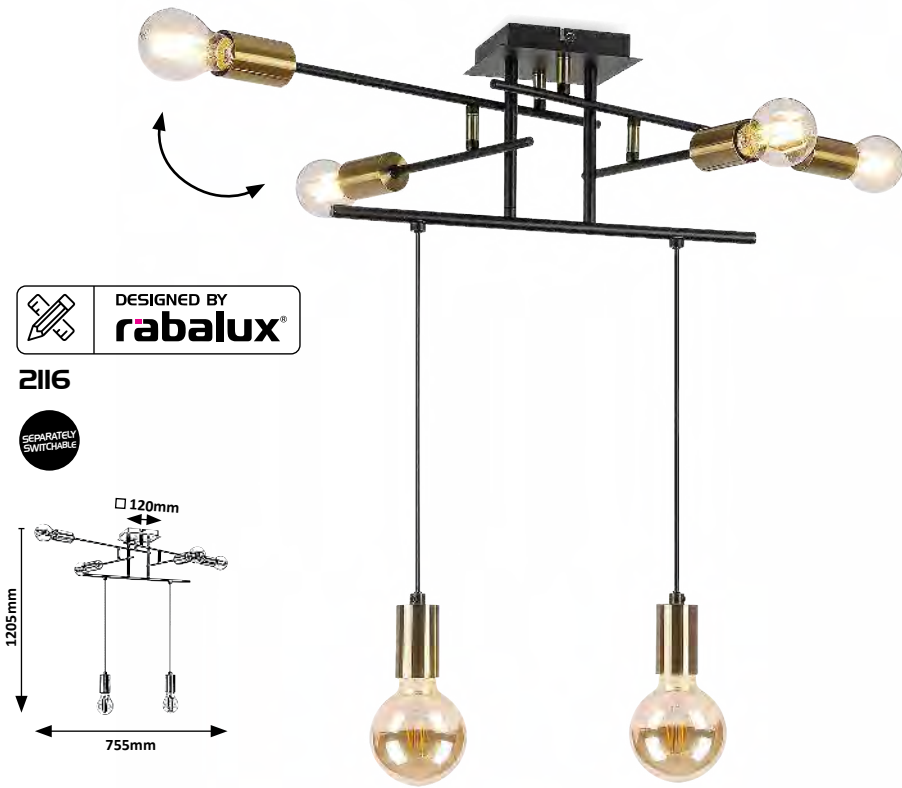

# LANNY

**2102**  
 230mm  
 370mm

**2103**  
 500mm  
 600mm

**2104**  
 650mm  
 Ø 560mm

DESIGNED BY **rabalux**  
**2116**  
 SEPARATELY SWITCHABLE  
 120mm  
 1205mm  
 755mm

**2102** (M)  
 E27 / 2x max. 15W  
 IP20  
 black/gold