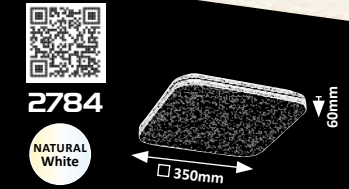

OSCAR

- **2763** (M) (P) LED / 18W (1350lm, 4000K) incl. IP20 • 19707 white/walnut
- **2764** (M) (P) LED / 18W (1350lm, 4000K) incl. IP20 • 19708 white/walnut
- **3409** (M) (A) LED / 36W (2700lm, 4000K) incl. IP20 • 19610 white/chrome
- **3410** (M) (A) LED / 36W (2520lm, 4000K) incl. IP20 • 19862 white/chrome
- **3411** (M) (A) LED / 36W (2700lm, 4000K) incl. IP20 • 19612 white/chrome

- **2783** (M) (P) LED / 18W (1350lm, 4000K) incl. IP20 • 19709 white/chrome
- **2784** (M) (P) LED / 18W (1350lm, 4000K) incl. IP20 • 19710 white/chrome
- **3345** (M) (P) LED / 18W (1350lm, 3000K) incl. IP20 • 19818 white/walnut
- **3346** (M) (P) LED / 18W (1350lm, 3000K) incl. IP20 • 19819 white/walnut
- **3347** (M) (P) LED / 18W (1350lm, 4000K) incl. IP20 • 19820 white/chrome
- **3348** (M) (P) LED / 18W (1350lm, 4000K) incl. IP20 • 19821 white/chrome