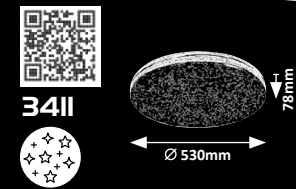

OSCAR

OSCAR

- **2763** (M) (P) LED / 18W (1350lm, 4000K) incl. IP20 • 19707 white/walnut
- **2764** (M) (P) LED / 18W (1350lm, 4000K) incl. IP20 • 19708 white/walnut
- **3409** (M) (A) LED / 36W (2700lm, 4000K) incl. IP20 • 19610 white/chrome
- **3410** (M) (A) LED / 36W (2520lm, 4000K) incl. IP20 • 19862 white/chrome
- **3411** (M) (A) LED / 36W (2700lm, 4000K) incl. IP20 • 19612 white/chrome

- **2783** (M) (P) LED / 18W (1350lm, 4000K) incl. IP20 • 19709 white/chrome
- **2784** (M) (P) LED / 18W (1350lm, 4000K) incl. IP20 • 19710 white/chrome
- **3345** (M) (P) LED / 18W (1350lm, 3000K) incl. IP20 • 19818 white/walnut
- **3346** (M) (P) LED / 18W (1350lm, 3000K) incl. IP20 • 19819 white/walnut
- **3347** (M) (P) LED / 18W (1350lm, 4000K) incl. IP20 • 19820 white/chrome
- **3348** (M) (P) LED / 18W (1350lm, 4000K) incl. IP20 • 19821 white/chrome