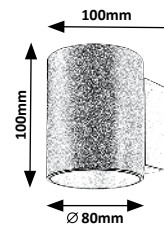

KAUNAS

7021

- **7017** (M)
  ☒ G9 / 1x max. 10W
  IP20
  matte black
- **7018** (M)
  ☒ G9 / 1x max. 10W
  IP20
  matte white
- **7019** (M)
  ☒ G9 / 1x max. 10W
  IP20
  brushed aluminium
- **7020** (M)
  ☒ G9 / 1x max. 10W
  IP20
  matte black
- **7021** (M)
  ☒ G9 / 1x max. 10W
  IP20
  matte white
- **7022** (M)
  ☒ G9 / 1x max. 10W
  IP20
  brushed aluminium

KAUNAS

NEVILLE

- **7023** (M)
  ☒ G9 / 1x max. 10W
  IP20
  matte black
- **7024** (M)
  ☒ G9 / 1x max. 10W
  IP20
  matte white
- **7025** (M)
  ☒ G9 / 1x max. 10W
  IP20
  brushed aluminium
- **I439** (M)
  ☒ LED / 4W
  (190lm, 3000K) incl.
  IP20
  matte white
- **I440** (M)
  ☒ LED / 4W
  (180lm, 3000K) incl.
  IP20
  brushed aluminium

7017, 7018, 7019