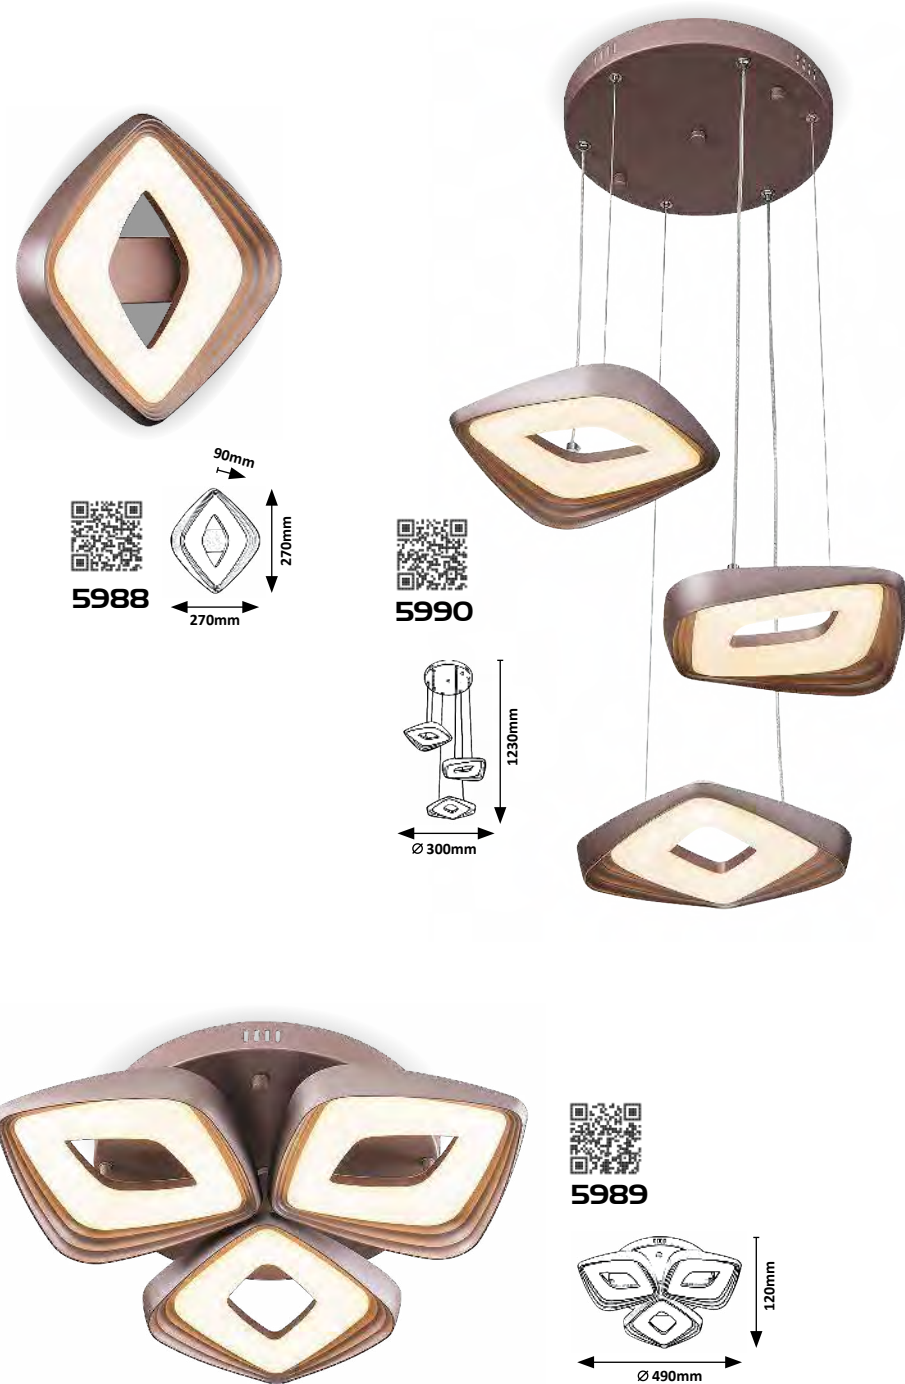

DARIA

5988 (M) (P)

LED / 12W
(765lm, 3000K) incl.
IP20
gold

5 998250 359885

5989 (M) (P)

LED / 36W
(2265lm, 3000K) incl.
IP20
gold

5 998250 359892

5990 (M) (P)

LED / 36W
(2265lm, 3000K) incl.
IP20
gold

5 998250 359908

ANAIS

5469 (M) (P)

LED / 4,8W
(200lm, 4000K) incl.
IP20 •
silver

5 998250 354699

5470 (M) (P)

LED / 4,8W
(200lm, 4000K) incl.
IP20 •
gold

5 998250 354705