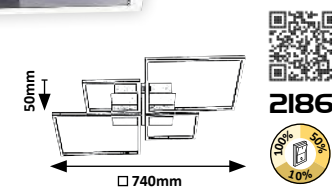

SELENA

2183, 2186

2183 (M)

LED / 40W
(3200lm, 4000K) incl.
IP20
chrome

2184 (M)

LED / 30W
(2400lm, 4000K) incl.
IP20
chrome

AZRA

ALYSON

2185 (M)

LED / 30W
(2400lm, 4000K) incl.
IP20
chrome

2186 (M)

LED / 40W
(3200lm, 4000K) incl.
IP20
chrome

2433 (M)

LED / 48W
(2765lm, 3000K) incl.
IP20
chrome