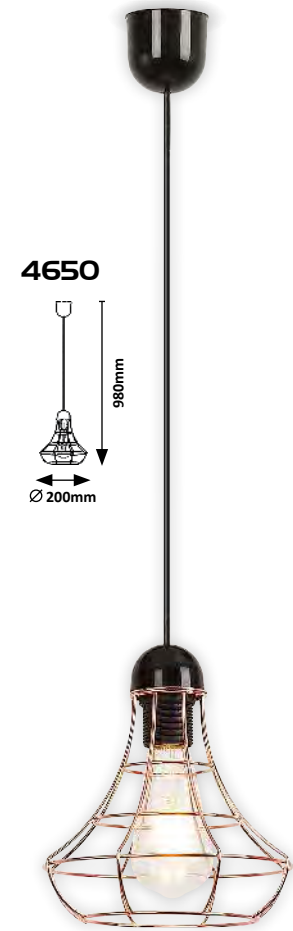

RAMSEY

OTHERS / BEST MATCH 481.