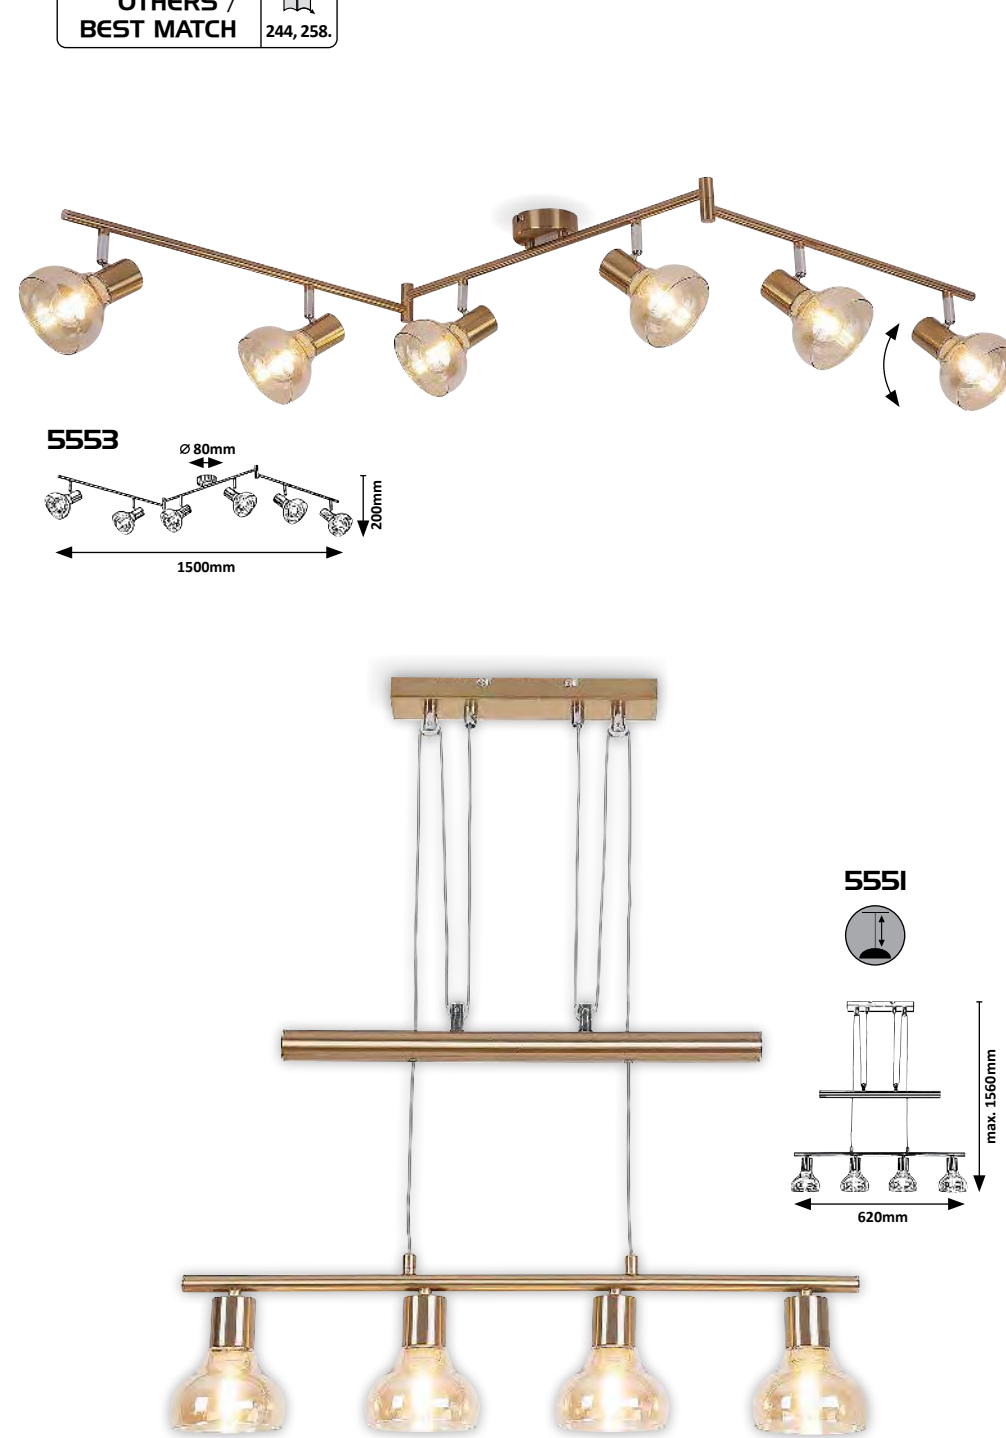

HOLLY

OTHERS / BEST MATCH 244, 258.