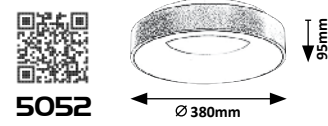

CARMELLA

5052 (M A)

LED / 30W
(1950lm, 4000K) incl.
IP20
gold/white

5053 (M A)

LED / 50W
(3400lm, 4000K) incl.
IP20
gold/white

5054 (M A)

LED / 50W
(3350lm, 4000K) incl.
IP20
gold/white

5055 (M A)

LED / 80W
(6335lm, 4000K) incl.
IP20
gold/white

5056 (M A)

LED / 30W
(1950lm, 4000K) incl.
IP20
gold/white

5057 (M A)

LED / 50W
(3889lm, 4000K) incl.
IP20
gold/white