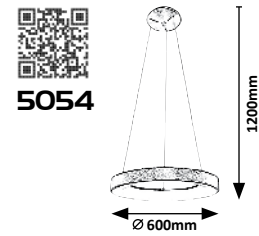

CARMELLA

5052 (M A)

LED / 30W
(1950lm, 4000K) incl.
IP20
gold/white

5053 (M A)

LED / 50W
(3400lm, 4000K) incl.
IP20
gold/white

5054 (M A)

LED / 50W
(3350lm, 4000K) incl.
IP20
gold/white

5055 (M A)

LED / 80W
(6335lm, 4000K) incl.
IP20
gold/white

5056 (M A)

LED / 30W
(1950lm, 4000K) incl.
IP20
gold/white

5057 (M A)

LED / 50W
(3889lm, 4000K) incl.
IP20
gold/white