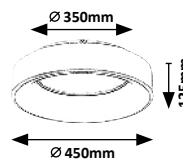

# ADELINE

5 YEARS GUARANTEE  
 LED built-in  
 G A ↑ G  
 OTHERS / BEST MATCH  
 66-67.

3926

3928

NATURAL White

2507

2508

2507 (M P)