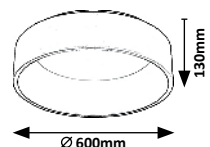

# ADELINE

5 YEARS GUARANTEE  
 LED built-in  
 G A ↑ G  
 OTHERS / BEST MATCH  
 66-67.

3926

3928

NATURAL White

2507

2508

2507 (M P)