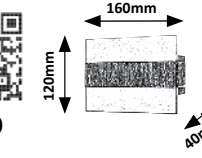

KAUNAS

- **7017** (M)
  ☒ G9 / 1x max. 10W
  IP20
  matte black
- **7018** (M)
  ☒ G9 / 1x max. 10W
  IP20
  matte white
- **7019** (M)
  ☒ G9 / 1x max. 10W
  IP20
  brushed aluminium
- **7020** (M)
  ☒ G9 / 1x max. 10W
  IP20
  matte black
- **7021** (M)
  ☒ G9 / 1x max. 10W
  IP20
  matte white
- **7022** (M)
  ☒ G9 / 1x max. 10W
  IP20
  brushed aluminium

KAUNAS

NEVILLE

- **7023** (M)
  ☒ G9 / 1x max. 10W
  IP20
  matte black
- **7024** (M)
  ☒ G9 / 1x max. 10W
  IP20
  matte white
- **7025** (M)
  ☒ G9 / 1x max. 10W
  IP20
  brushed aluminium
- **I439** (M)
  ☒ LED / 4W
  (190lm, 3000K) incl.
  IP20
  matte white
- **I440** (M)
  ☒ LED / 4W
  (180lm, 3000K) incl.
  IP20
  brushed aluminium

7017, 7018, 7019