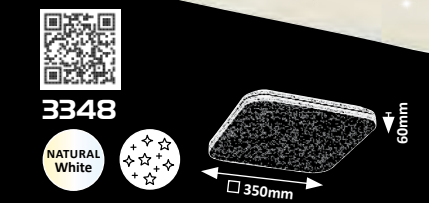

OSCAR

- **2763** (M) (P) LED / 18W (1350lm, 4000K) incl. IP20 • 19707 white/walnut
- **2764** (M) (P) LED / 18W (1350lm, 4000K) incl. IP20 • 19708 white/walnut
- **3409** (M) (A) LED / 36W (2700lm, 4000K) incl. IP20 • 19610 white/chrome
- **3410** (M) (A) LED / 36W (2520lm, 4000K) incl. IP20 • 19862 white/chrome
- **3411** (M) (A) LED / 36W (2700lm, 4000K) incl. IP20 • 19612 white/chrome

- **2783** (M) (P) LED / 18W (1350lm, 4000K) incl. IP20 • 19709 white/chrome
- **2784** (M) (P) LED / 18W (1350lm, 4000K) incl. IP20 • 19710 white/chrome
- **3345** (M) (P) LED / 18W (1350lm, 3000K) incl. IP20 • 19818 white/walnut
- **3346** (M) (P) LED / 18W (1350lm, 3000K) incl. IP20 • 19819 white/walnut
- **3347** (M) (P) LED / 18W (1350lm, 4000K) incl. IP20 • 19820 white/chrome
- **3348** (M) (P) LED / 18W (1350lm, 4000K) incl. IP20 • 19821 white/chrome