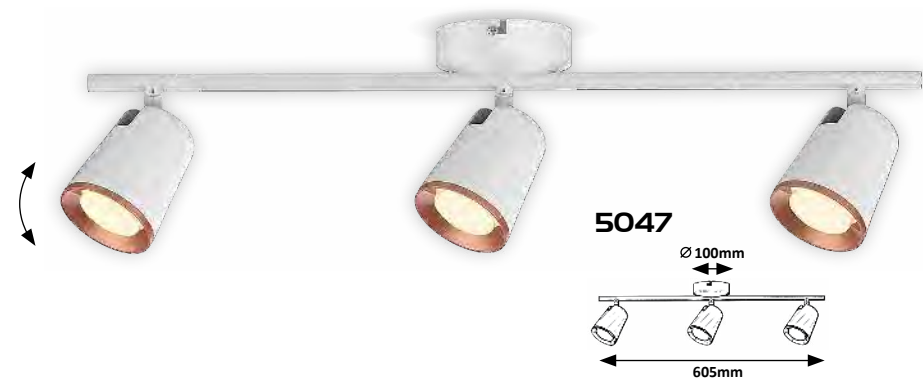

## SOLANGE

**5045** (M)  
 LED / 6W  
 (380lm, 3000K) incl.  
 IP20 • LED  
 white/gold

**5046** (M)  
 LED / 12W  
 (760lm, 3000K) incl.  
 IP20  
 white/gold

**5047** (M)  
 LED / 18W  
 (1140lm, 3000K) incl.  
 IP20  
 white/gold