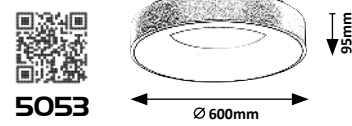

CARMELLA

5052 (M A)

LED / 30W
(1950lm, 4000K) incl.
IP20
gold/white

5053 (M A)

LED / 50W
(3400lm, 4000K) incl.
IP20
gold/white

5054 (M A)

LED / 50W
(3350lm, 4000K) incl.
IP20
gold/white

5055 (M A)

LED / 80W
(6335lm, 4000K) incl.
IP20
gold/white

5056 (M A)

LED / 30W
(1950lm, 4000K) incl.
IP20
gold/white

5057 (M A)

LED / 50W
(3889lm, 4000K) incl.
IP20
gold/white