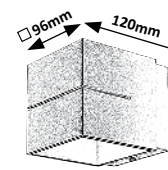

KAUNAS

7017

- **7017** (M)
  ☒ G9 / 1x max. 10W
  IP20
  matte black
- **7018** (M)
  ☒ G9 / 1x max. 10W
  IP20
  matte white
- **7019** (M)
  ☒ G9 / 1x max. 10W
  IP20
  brushed aluminium
- **7020** (M)
  ☒ G9 / 1x max. 10W
  IP20
  matte black
- **7021** (M)
  ☒ G9 / 1x max. 10W
  IP20
  matte white
- **7022** (M)
  ☒ G9 / 1x max. 10W
  IP20
  brushed aluminium

KAUNAS

NEVILLE

- **7023** (M)
  ☒ G9 / 1x max. 10W
  IP20
  matte black
- **7024** (M)
  ☒ G9 / 1x max. 10W
  IP20
  matte white
- **7025** (M)
  ☒ G9 / 1x max. 10W
  IP20
  brushed aluminium
- **I439** (M)
  ☒ LED / 4W
  (190lm, 3000K) incl.
  IP20
  matte white
- **I440** (M)
  ☒ LED / 4W
  (180lm, 3000K) incl.
  IP20
  brushed aluminium

7017, 7018, 7019