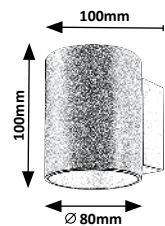

KAUNAS

7022

- **7017** (M)
  ☒ G9 / 1x max. 10W
  IP20
  matte black
- **7018** (M)
  ☒ G9 / 1x max. 10W
  IP20
  matte white
- **7019** (M)
  ☒ G9 / 1x max. 10W
  IP20
  brushed aluminium
- **7020** (M)
  ☒ G9 / 1x max. 10W
  IP20
  matte black
- **7021** (M)
  ☒ G9 / 1x max. 10W
  IP20
  matte white
- **7022** (M)
  ☒ G9 / 1x max. 10W
  IP20
  brushed aluminium

KAUNAS

NEVILLE

- **7023** (M)
  ☒ G9 / 1x max. 10W
  IP20
  matte black
- **7024** (M)
  ☒ G9 / 1x max. 10W
  IP20
  matte white
- **7025** (M)
  ☒ G9 / 1x max. 10W
  IP20
  brushed aluminium
- **I439** (M)
  ☒ LED / 4W
  (190lm, 3000K) incl.
  IP20
  matte white
- **I440** (M)
  ☒ LED / 4W
  (180lm, 3000K) incl.
  IP20
  brushed aluminium

7017, 7018, 7019