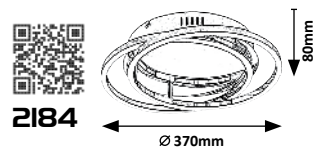

SELENA

2183, 2186

2183 (M)

LED / 40W
(3200lm, 4000K) incl.
IP20
chrome

2184 (M)

LED / 30W
(2400lm, 4000K) incl.
IP20
chrome

AZRA

ALYSON

2185 (M)

LED / 30W
(2400lm, 4000K) incl.
IP20
chrome

2186 (M)

LED / 40W
(3200lm, 4000K) incl.
IP20
chrome

2433 (M)

LED / 48W
(2765lm, 3000K) incl.
IP20
chrome