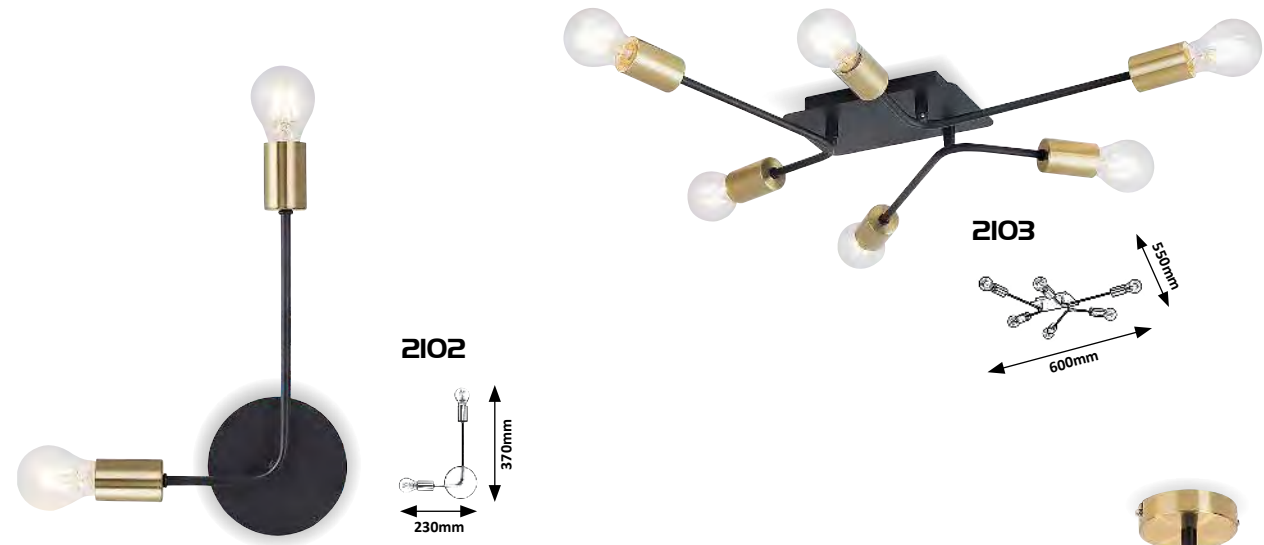

# LANNY

**2102**  
 230mm  
 370mm

**2103**  
 500mm  
 600mm

**2104**  
 650mm  
 Ø 560mm

DESIGNED BY **rabalux**  
**2116**  
 SEPARATELY SWITCHABLE  
 120mm  
 1205mm  
 755mm

**2102** (M)  
 E27 / 2x max. 15W  
 IP20  
 black/gold