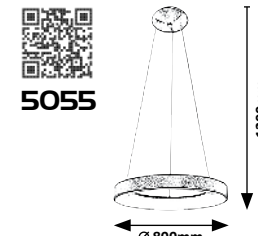

CARMELLA

5052 (M A)

LED / 30W
(1950lm, 4000K) incl.
IP20
gold/white

5053 (M A)

LED / 50W
(3400lm, 4000K) incl.
IP20
gold/white

5054 (M A)

LED / 50W
(3350lm, 4000K) incl.
IP20
gold/white

5055 (M A)

LED / 80W
(6335lm, 4000K) incl.
IP20
gold/white

5056 (M A)

LED / 30W
(1950lm, 4000K) incl.
IP20
gold/white

5057 (M A)

LED / 50W
(3889lm, 4000K) incl.
IP20
gold/white