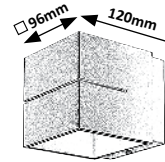

KAUNAS

7018

- **7017** (M)
  ☒ G9 / 1x max. 10W
  IP20
  matte black
- **7018** (M)
  ☒ G9 / 1x max. 10W
  IP20
  matte white
- **7019** (M)
  ☒ G9 / 1x max. 10W
  IP20
  brushed aluminium
- **7020** (M)
  ☒ G9 / 1x max. 10W
  IP20
  matte black
- **7021** (M)
  ☒ G9 / 1x max. 10W
  IP20
  matte white
- **7022** (M)
  ☒ G9 / 1x max. 10W
  IP20
  brushed aluminium

KAUNAS

NEVILLE

- **7023** (M)
  ☒ G9 / 1x max. 10W
  IP20
  matte black
- **7024** (M)
  ☒ G9 / 1x max. 10W
  IP20
  matte white
- **7025** (M)
  ☒ G9 / 1x max. 10W
  IP20
  brushed aluminium
- **I439** (M)
  ☒ LED / 4W
  (190lm, 3000K) incl.
  IP20
  matte white
- **I440** (M)
  ☒ LED / 4W
  (180lm, 3000K) incl.
  IP20
  brushed aluminium

7017, 7018, 7019