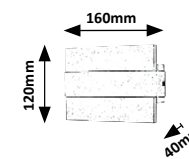

KAUNAS

- **7017** (M)
  ☒ G9 / 1x max. 10W
  IP20
  matte black
- **7018** (M)
  ☒ G9 / 1x max. 10W
  IP20
  matte white
- **7019** (M)
  ☒ G9 / 1x max. 10W
  IP20
  brushed aluminium
- **7020** (M)
  ☒ G9 / 1x max. 10W
  IP20
  matte black
- **7021** (M)
  ☒ G9 / 1x max. 10W
  IP20
  matte white
- **7022** (M)
  ☒ G9 / 1x max. 10W
  IP20
  brushed aluminium

KAUNAS

NEVILLE

I440

- **7023** (M)
  ☒ G9 / 1x max. 10W
  IP20
  matte black
- **7024** (M)
  ☒ G9 / 1x max. 10W
  IP20
  matte white
- **7025** (M)
  ☒ G9 / 1x max. 10W
  IP20
  brushed aluminium
- **I439** (M)
  ☒ LED / 4W
  (190lm, 3000K) incl.
  IP20
  matte white
- **I440** (M)
  ☒ LED / 4W
  (180lm, 3000K) incl.
  IP20
  brushed aluminium

7017, 7018, 7019