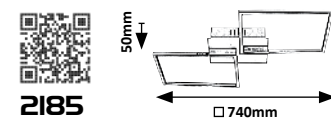

SELENA

2183, 2186

2183 (M)

LED / 40W
(3200lm, 4000K) incl.
IP20
chrome

2184 (M)

LED / 30W
(2400lm, 4000K) incl.
IP20
chrome

AZRA

ALYSON

2185 (M)

LED / 30W
(2400lm, 4000K) incl.
IP20
chrome

2186 (M)

LED / 40W
(3200lm, 4000K) incl.
IP20
chrome

2433 (M)

LED / 48W
(2765lm, 3000K) incl.
IP20
chrome