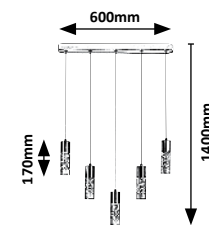

FLORESTA

6559

6560

6559 (M) (A)

LED / 20W
(1250lm, 4000K) incl.
IP20
gold

5 998250 365596

6560 (M) (A)

LED / 4W
(248lm, 4000K) incl.
IP20 •
gold

5 998250 365602