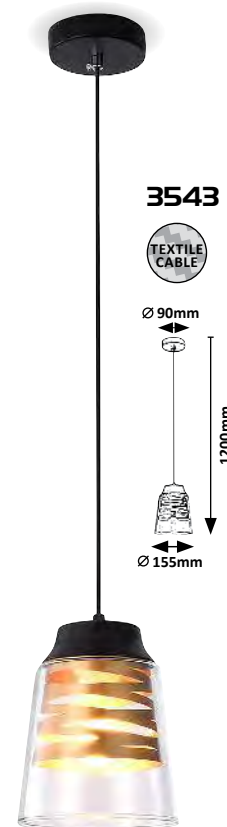

## ZENAIDA

3542

200mm  
200mm  
Ø 140mm  
Ø 120mm

3543

TEXTILE CABLE  
Ø 90mm  
1200mm  
Ø 155mm

3545

TEXTILE CABLE  
Ø 400mm  
1200mm  
Ø 155mm

3544