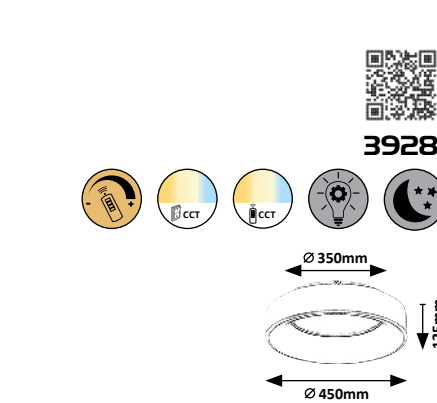

# ADELINE

5 YEARS GUARANTEE  
 LED built-in  
 G A ↑ G  
 OTHERS / BEST MATCH  
 66-67.

3926

3928

NATURAL White

2507

2508

2507 (M P)