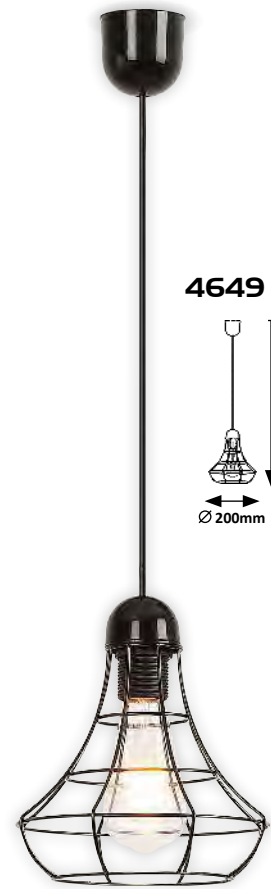

RAMSEY

OTHERS / BEST MATCH 481.