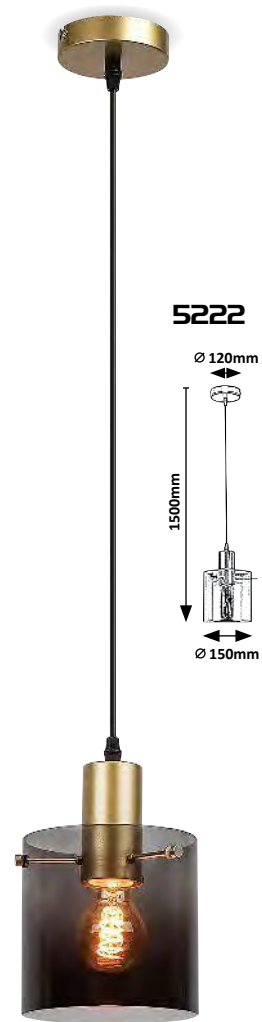

DONATI

OTHERS / BEST MATCH 14-15.

5222

Ø 120mm
1500mm
Ø 150mm