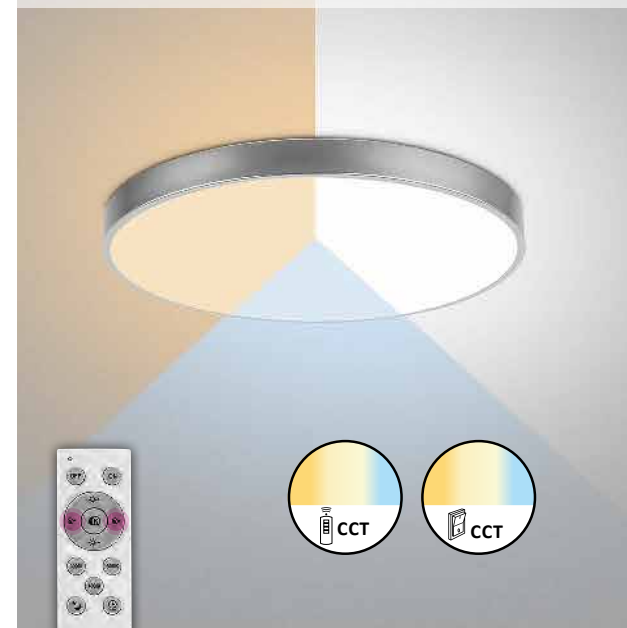

3317

3316 M P

LED / 60W
(5000lm, 3000-6000K) incl.
IP20 • 19946 • 551
matte black/white

5 998250 333168

3317 M P

LED / 60W
(5000lm, 3000-6000K) incl.
IP20 • 19946 • 551
silver/white

5 998250 333175

3316, 3317