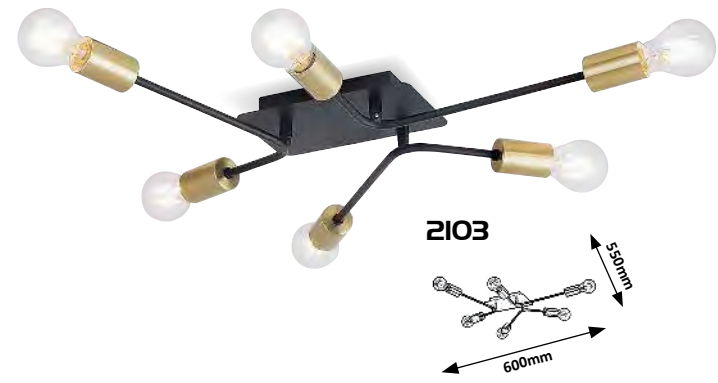

# LANNY

**2102**  
 230mm  
 370mm

**2103**  
 500mm  
 600mm

**2104**  
 650mm  
 Ø 560mm

DESIGNED BY **rabalux**  
**2116**  
 SEPARATELY SWITCHABLE  
 120mm  
 1205mm  
 755mm

**2102** (M)  
 E27 / 2x max. 15W  
 IP20  
 black/gold