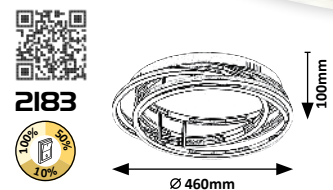

SELENA

2183, 2186

2183 (M)

LED / 40W
(3200lm, 4000K) incl.
IP20
chrome

2184 (M)

LED / 30W
(2400lm, 4000K) incl.
IP20
chrome

AZRA

ALYSON

2185 (M)

LED / 30W
(2400lm, 4000K) incl.
IP20
chrome

2186 (M)

LED / 40W
(3200lm, 4000K) incl.
IP20
chrome

2433 (M)

LED / 48W
(2765lm, 3000K) incl.
IP20
chrome