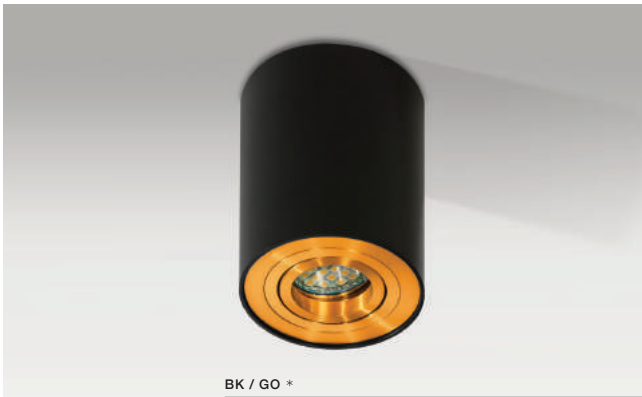

BROSS

Exposed downlights

BK / GO *

BROSS 1

bulb not included

voltage: 230V	LED connect GU10 1x Max.50W	
IP20		
	installation place	

COLOUR / NEW INDEX NO.

- ALUMINIUM (ALU) **AZ0780**
- BLACK / ALUMINIUM (BK/ALU) **AZ0779**
- WHITE (WH) **AZ0858**
- WHITE / ALUMINIUM (WH / ALU) **AZ0781**
- CHROME (CH) **AZ0857**
- WHITE / BLACK (WH/BK) **AZ1436**
- BLACK / BLACK (BK/BK) **AZ2135**
- BLACK / GOLD (BK/GO) **AZ2955**