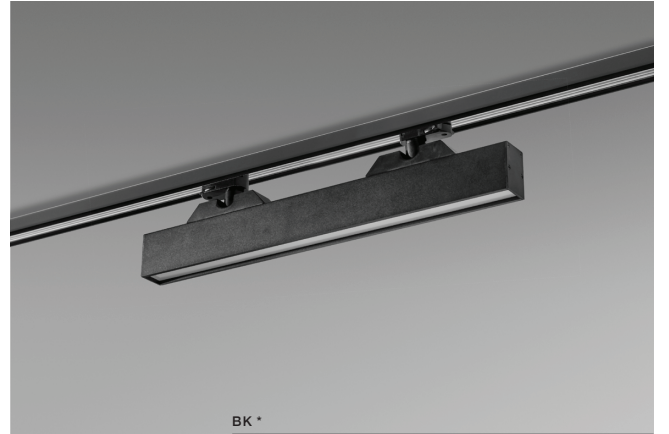

LINNEA 57 TRACK 3 LINE 24W CCT SWITCH

LED integrated

voltage: 230V	LED 24W 1400lm		LED
IP20	3000K | 4000K | 5000K CCT		
technical specification	installation: Track 3 Line		
	beam angle: 120°		

COLOUR / NEW INDEX NO.

- ☐ WHITE (WH) **AZ4566**
- ☒ BLACK (BK) **AZ4565**