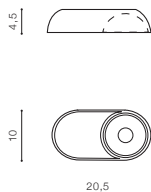

TORONTO

Exposed downlights

LED integrated

voltage: 230V	LED 10W 700lm 3000K	
IP20	installation place	
technical specification	beam angle: 21°	

COLOUR / NEW INDEX NO.

- ☐ WHITE (WH) **AZ4070**
- ☒ BLACK (BK) **AZ4064**

LED integrated

voltage: 230V	LED 2x10W 700lm 3000K	
IP20	installation place	
technical specification	beam angle: 21°	

COLOUR / NEW INDEX NO.

- ☐ WHITE (WH) **AZ4072**
- ☒ BLACK (BK) **AZ4065**

* - EXPLANATION SHORTCUT PAGE 2 (E)