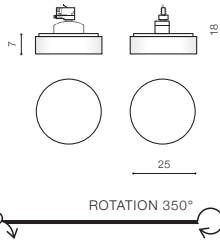

* - EXPLANATION SHORTCUT PAGE 2 (E)