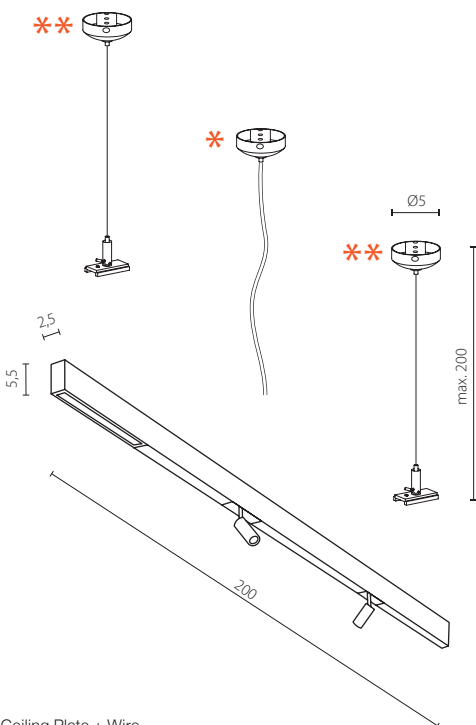

- Ceiling Plate + Wire
- ** Track Magnetic Suspension Kit 2m