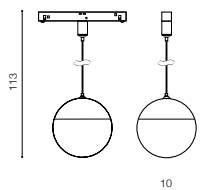

COLOUR / NEW INDEX NO.

- 3000K BLACK (BK) **AZ4633**
- 3000K GOLD (GO) **AZ4635**
- 4000K BLACK (BK) **AZ4634**

GO

BK