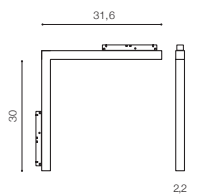

* - EXPLANATION SHORTCUT PAGE 2 (E)