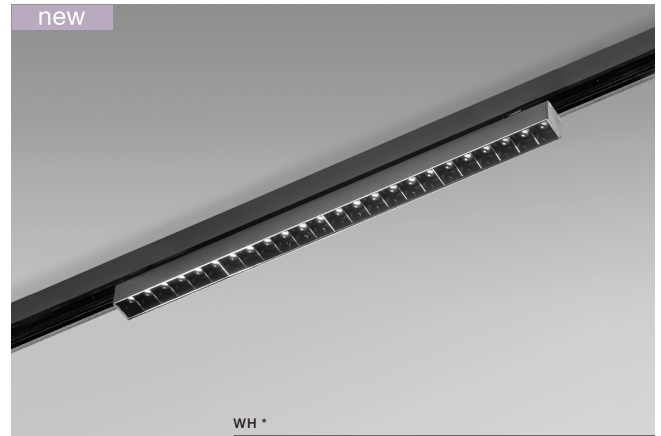

## KIRA TRACK MAGNETIC 12W POINTS50 CCT SMART

LED integrated

voltage: 48V  
IP20

LED 12W 1150lm

technical specification

installation: Track Magnetic – 52 or 27   
beam angle: 50°

COLOUR / NEW INDEX NO.

BLACK (BK) . . . . . **AZ4901**