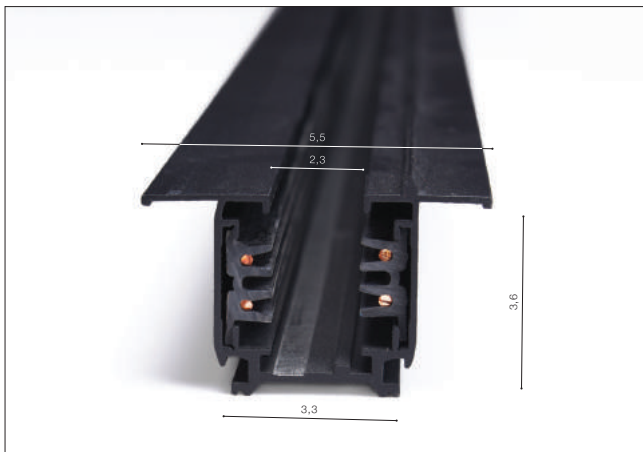

Available options for installation place – surface-mounted, flush-mounted and suspended

TRACKS GIPS (1m, 2m, 3m)

- TRACK GIPS 1m (BLACK) **AZ4290**
- TRACK GIPS 1m (WHITE) **AZ4289**
- TRACK GIPS 2m (BLACK) **AZ4292**
- TRACK GIPS 2m (WHITE) **AZ4291**
- TRACK GIPS 3m (BLACK) **AZ4294**
- TRACK GIPS 3m (WHITE) **AZ4293**