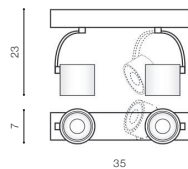

BROSS ARM

Exposed downlights

BROSS ARM

bulb not included

voltage: 230V	LED GU10 1xMax 35W
IP20	
	installation place

COLOUR / NEW INDEX NO.

- ☐ WHITE (WH) **AZ3498**
- ☒ BLACK (BK) **AZ3499**

AZZARDO PATENT EU

BROSS ARM 2

bulb not included

voltage: 230V	LED GU10 2xMax 35W
IP20	
	installation place

COLOUR / NEW INDEX NO.

- ☐ WHITE (WH) **AZ3502**
- ☒ BLACK (BK) **AZ3503**

AZZARDO PATENT EU

* - EXPLANATION SHORTCUT PAGE 2 (E)