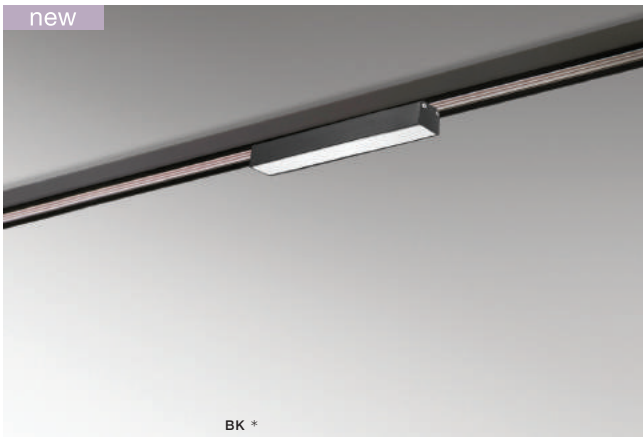

SAGA TRACK MAGNETIC MILKY120 CCT SMART

Track Magnetic

SAGA TRACK MAGNETIC 12W MILKY120 CCT SMART

LED integrated

voltage: 48V

LED 12W 600lm CCT

IP20

LED

technical specification

installation: Track Magnetic – 52 or 27
beam angle: 120°

COLOUR / NEW INDEX NO.

SAND BLACK (BK) **AZ4846**