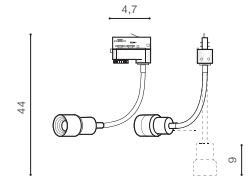

COLOUR / NEW INDEX NO.

- ☐ WHITE FINISH SHINING (WH) **AZ4560**
- ☒ BLACK FINISH SHINING (BK) **AZ4559**

* - EXPLANATION SHORTCUT PAGE 2 (E)