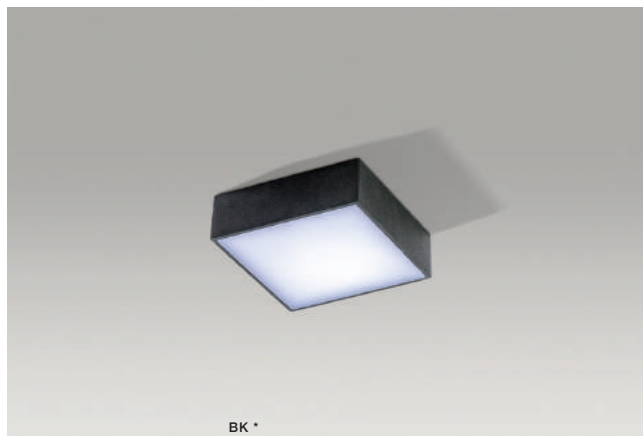

FALCO 12 4000K

LED integrated

voltage: 230V	LED 12W 1020lm 4000K	
IP20	installation place	
technical specification	beam angle: 114°	

COLOUR / NEW INDEX NO.

- ☐ WHITE (WH) **AZ2781**
- ☒ BLACK (BK) **AZ2783**