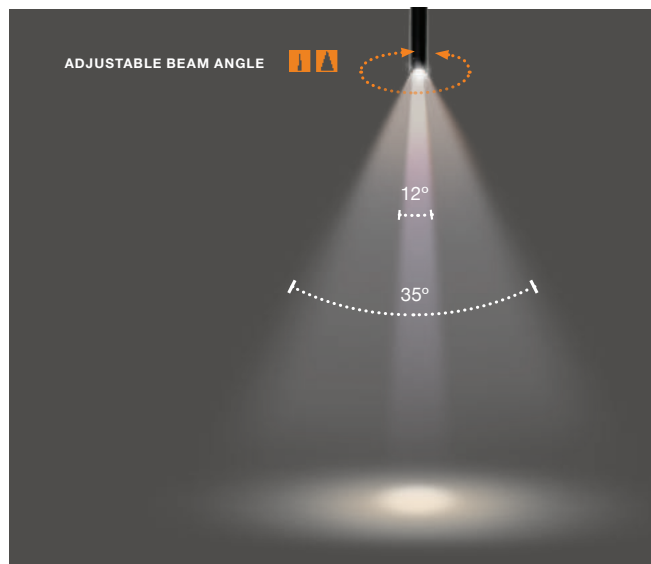

WH *

GALILEO TRACK 3 LINE 15W 3000K

LED integrated

voltage: 230V

LED 15W 1200lm 3000K

IP20

LED

technical specification

installation place: Track 3 Line

beam angle: 12°÷ 35°

COLOUR / NEW INDEX NO.

- ☐ WHITE (WH) **AZ4066**
- ☒ BLACK (BK) **AZ4067**

12° 35°