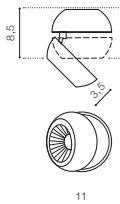

OJOS 2

LED integrated

voltage: 230V	LED 2x9W 700lm 3000K		
IP20	installation place		
technical specification	beam angle: 24°