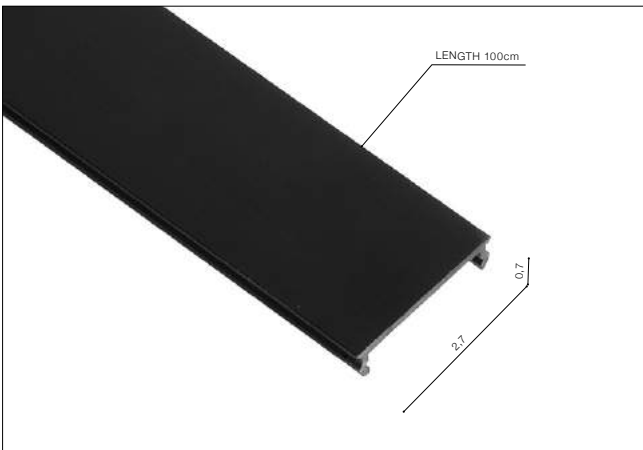

Track Magnetic Driver Meanwell 48V 100W / 200W / 350W

- DRIVER MEANWELL (100W) **AZ4691**
- DRIVER MEANWELL (200W) **AZ4692**
- DRIVER MEANWELL (350W) **AZ4866**

Track Magnetic Driver Electric Connector

- ☒ DRIVER ELECTRIC CONNECTOR (BLACK) **AZ4675**
- ☐ DRIVER ELECTRIC CONNECTOR (WHITE) **AZ4676**

Track Magnetic Cover 1m

- ☒ COVER 1m (BLACK) **AZ4652**
- ☐ COVER 1m (WHITE) **AZ4653**

Ceiling Plate + Wire

- ☒ CEILING PLATE + WIRE (BLACK) **AZ4780**
- ☐ CEILING PLATE + WIRE (WHITE) **AZ4782**