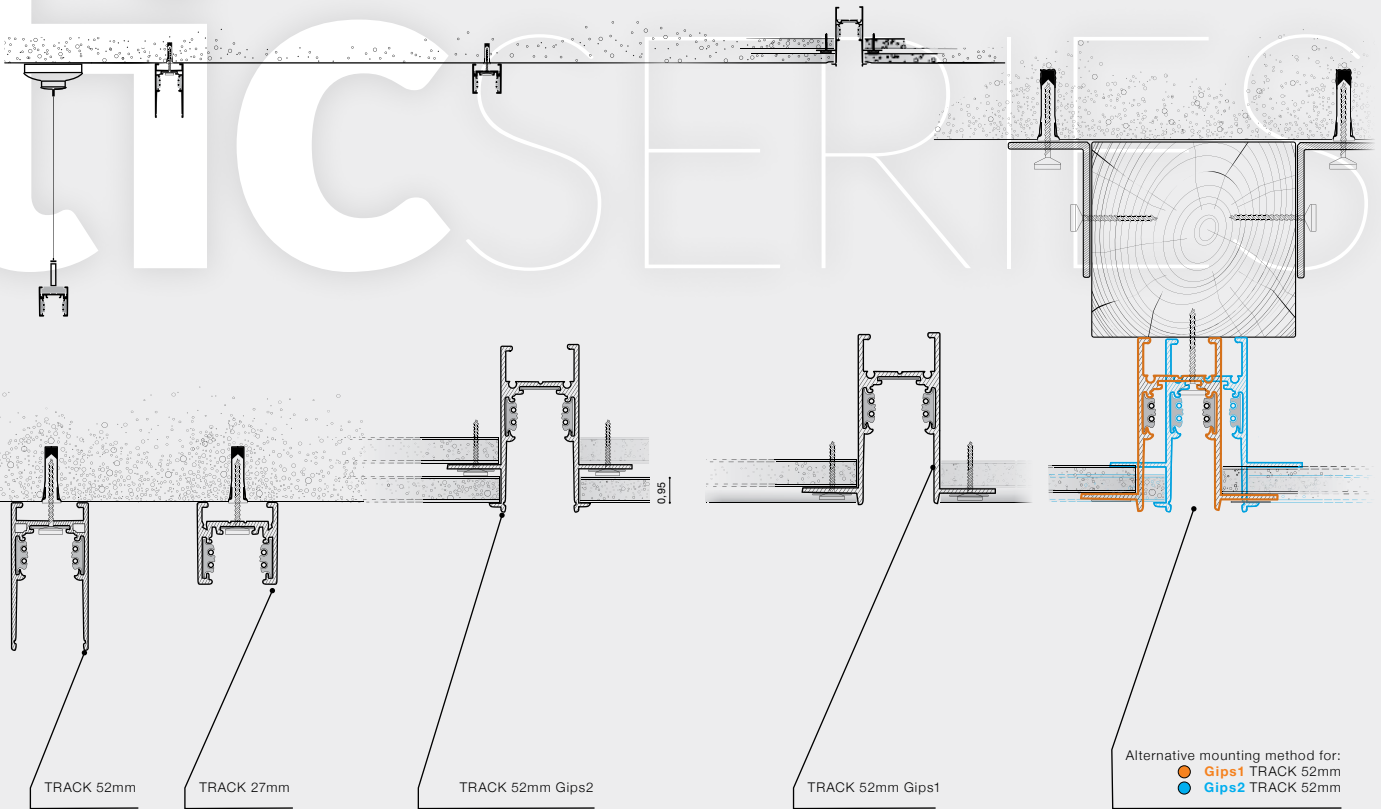

Available options for installation place – surface-mounted, flush-mounted and suspended

Track Magnetic 52 Gips1 (1m, 1,5m, 2m) WITH END CAP 2x

- TRACK 52 GIPS1 1m (BLACK) **AZ4863**
- TRACK 52 GIPS1 1,5m (BLACK) **AZ4864**
- TRACK 52 GIPS1 2m (BLACK) **AZ4865**