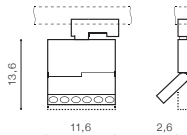

LEON 5 TRACK

LED integrated

voltage: 230V

LED 12W 1020lm 3000K

IP20

LED

technical specification

installation place: Track Electric 3 Line

beam angle: 60°

COLOUR / NEW INDEX NO.

- ☐ WHITE (WH) AZ3490
- ☒ BLACK (BK) AZ3491