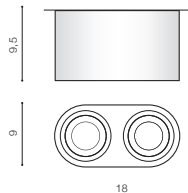

COLOUR / NEW INDEX NO.

- ☒ CHROME (CH) **AZ2817**
- ☐ WHITE (WH) **AZ2816**