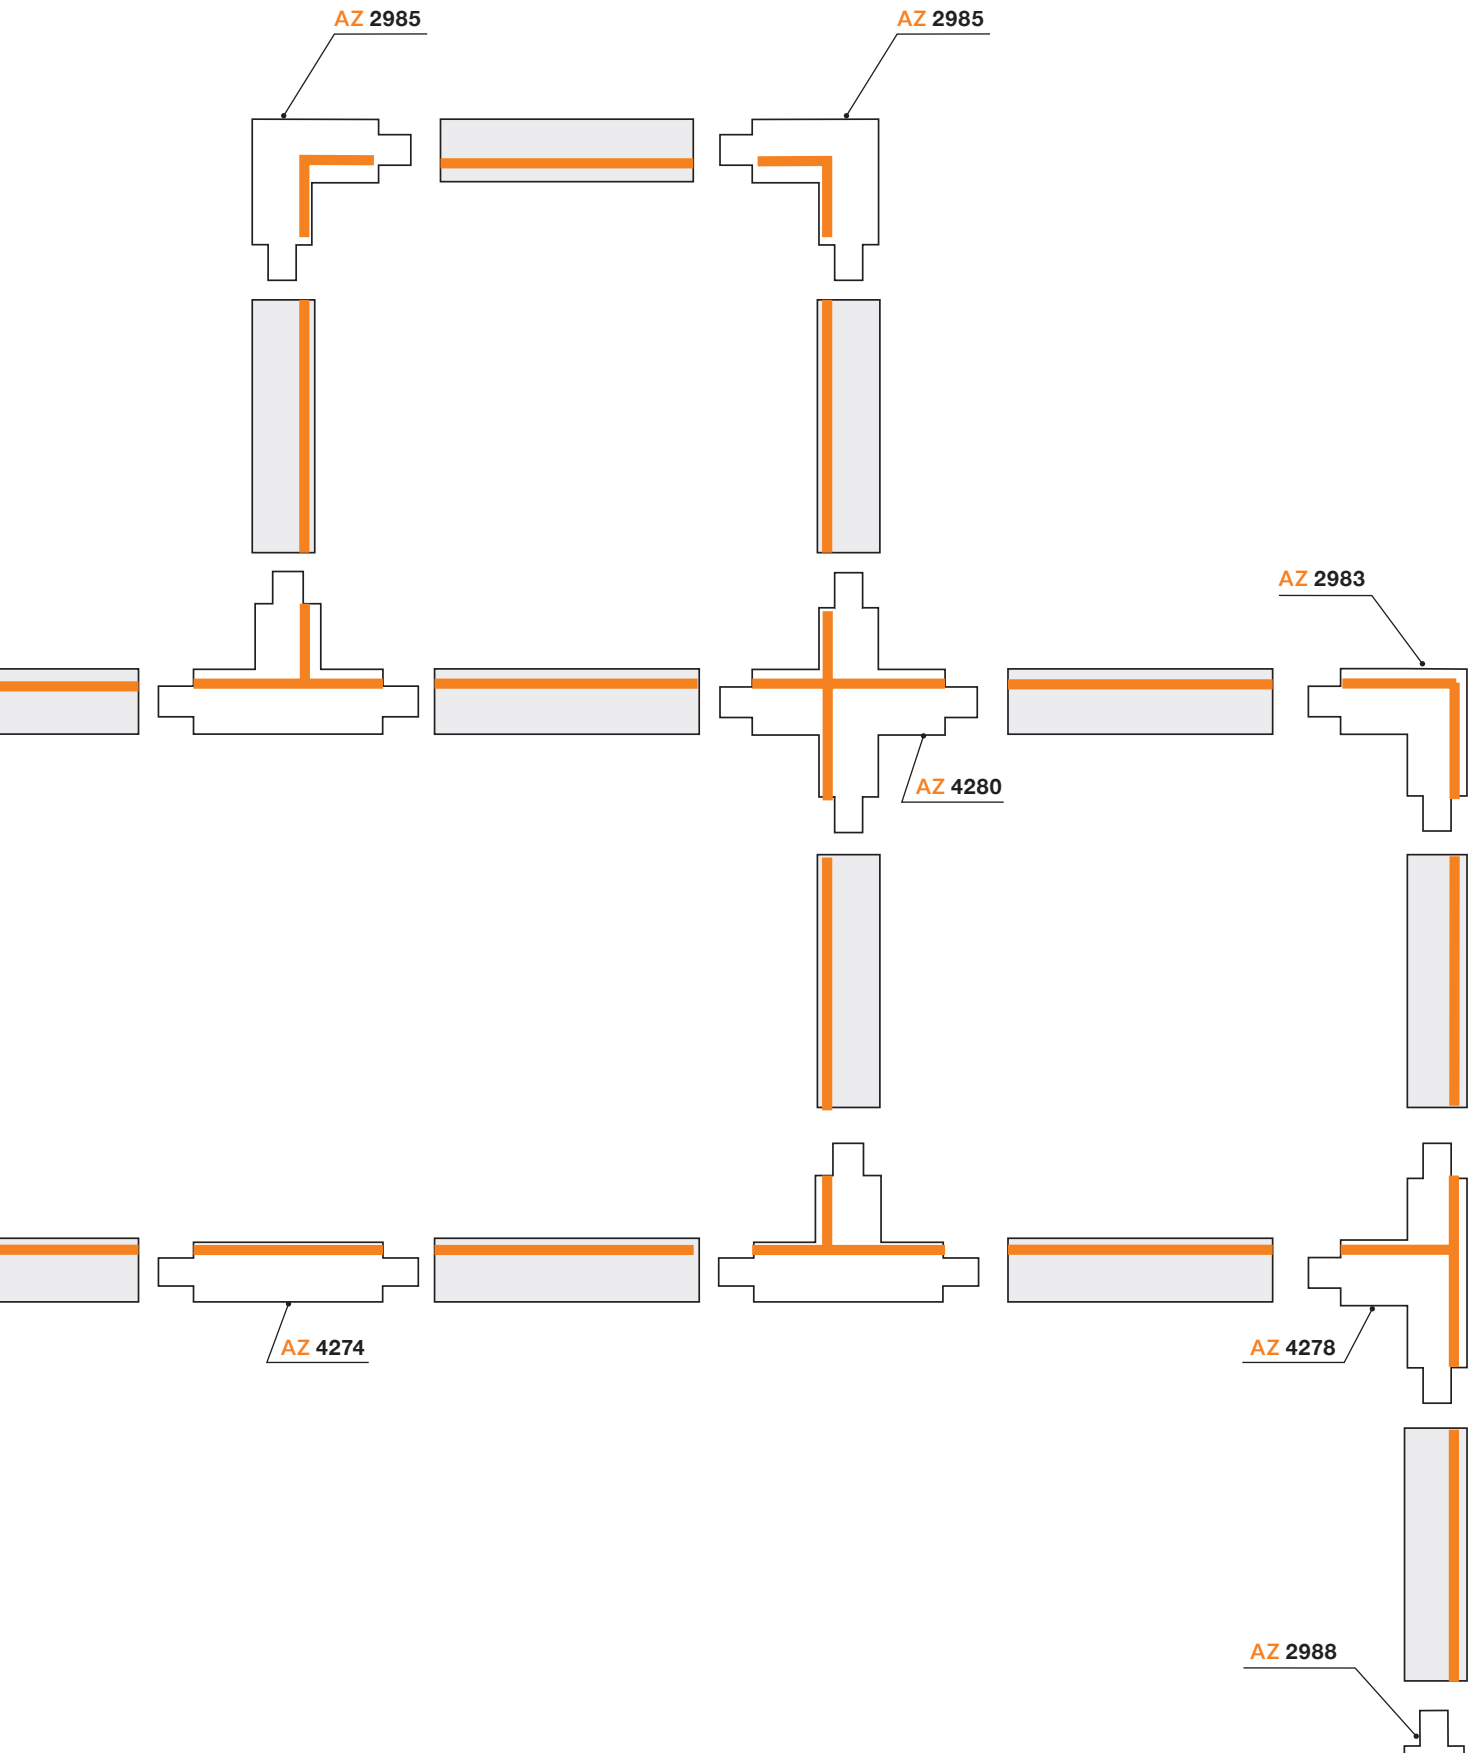

### Diagram showing the correct way to connect accessories to busbars (trackline)

The orange line indicates polarity of the system (observe earth contact)