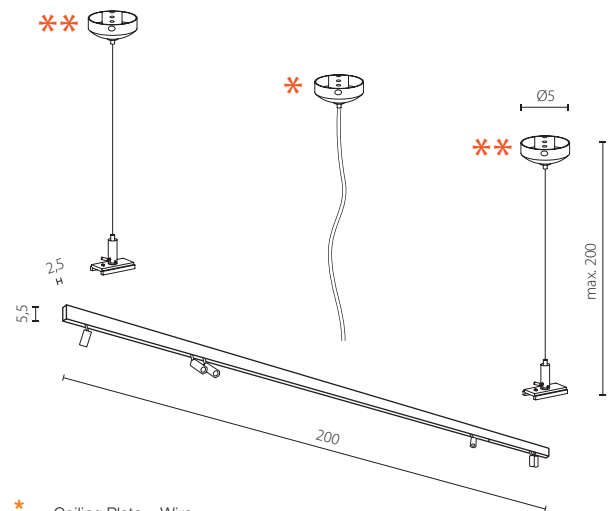

COLOUR / NEW INDEX NO.

- 3000K BLACK (BK) **AZ4820** (52M2034BK)
- 3000K WHITE (BK) **AZ4821** (52M2034WH)

- Ceiling Plate + Wire
- ** Track Magnetic Suspension Kit 2m

Set specification:

AZ4820 =
AZ4642 + AZ4671 + AZ4652 + AZ4607+2x AZ4589+ AZ4592
AZ4821 =
AZ4643 + AZ4672 + AZ4653 + AZ4608+2x AZ4590 + AZ4593