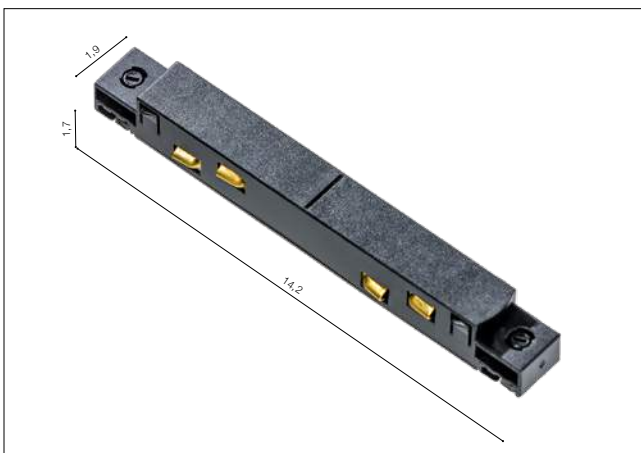

Track Magnetic Driver Inside (60W; 100W; 200W)

☒	DRIVER INSIDE 60W (BLACK)	AZ4669
☐	DRIVER INSIDE 60W (WHITE)	AZ4670
☒	DRIVER INSIDE 100W (BLACK)	AZ4671
☐	DRIVER INSIDE 100W (WHITE)	AZ4672
☒	DRIVER INSIDE 200W (BLACK)	AZ4673
☐	DRIVER INSIDE 200W (WHITE)	AZ4674

Track Magnetic Straight Connector

☒	STRAGHT CONNECTOR (BLACK)	AZ4677
☐	STRAGHT CONNECTOR (WHITE)	AZ4678