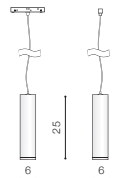

* - EXPLANATION SHORTCUT PAGE 2 (E)