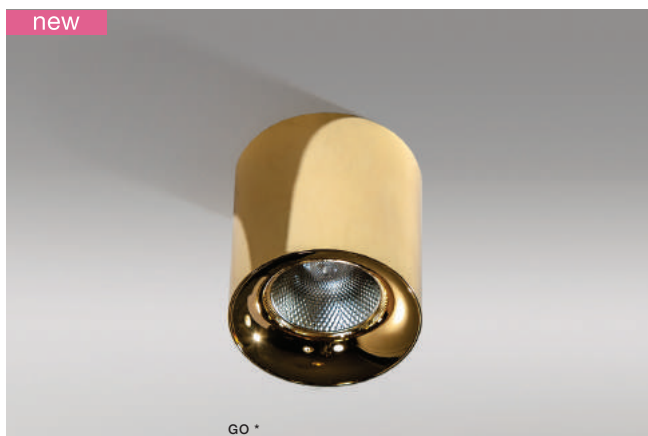

\* - EXPLANATION SHORTCUT PAGE 2 (E)

MANE 30W

voltage: 230V	LED 30W 2400lm 3000K	LED integrated
IP20		<b>LED</b>
technical specification	installation place	beam angle: 23°

COLOUR / NEW INDEX NO.

- BLACK (BK) . . . . . **AZ4156**
- WHITE (WH) . . . . . **AZ4155**
- GOLD (GO) . . . . . **AZ4157**