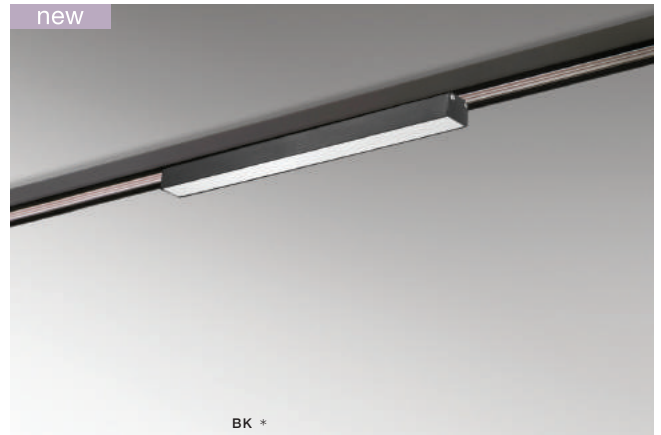

LED 12W 600lm 4000K

installation: Track Magnetic – 52 or 27

beam angle: 120°

COLOUR / NEW INDEX NO.

- 3000K WHITE (WH) . . . . . **AZ4604**
- 3000K BLACK (BK) . . . . . **AZ4603**
- 4000K WHITE (WH) . . . . . **AZ4606**
- 4000K BLACK (BK) . . . . . **AZ4605**