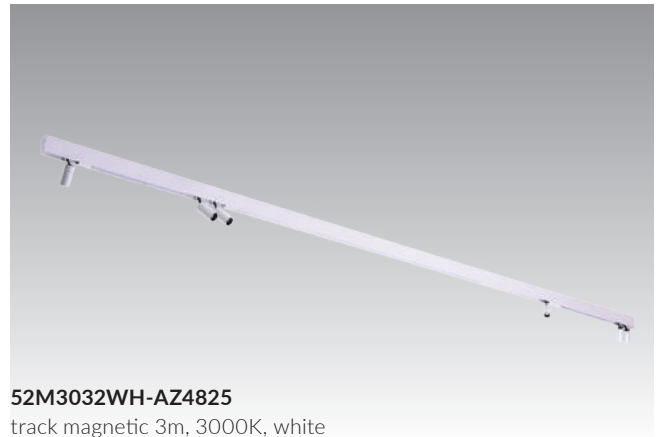

52M3032WH-AZ4825
track magnetic 3m, 3000K, white

TRACK MAGNETIC SET 3M 3000K / 4000K

LED integrated

voltage: 48V		LED 145W 7332lm 3000K	LED
IP20		LED 120W 6316lm 4000K	
technical specification		installation: Track Magnetic	
		pendant with AZ4828 or AZ4829	

COLOUR / NEW INDEX NO.

	3000K BLACK (BK)	AZ4824	(52M3032BK)
	3000K WHITE (BK)	AZ4825	(52M3032WH)
	4000K BLACK (BK)	AZ4826	(52M3042BK)
	4000K WHITE (BK)	AZ4827	(52M3042WH)

Set specification:

- AZ4824 = AZ4644 + AZ4673 + AZ4652 + 2 X AZ4603 + AZ4611 + 2 X AZ4579 + 2 X AZ4584
- AZ4825 = AZ4645 + AZ4674 + AZ4653 + 2 X AZ4604 + AZ4612 + 2 X AZ4580 + 2 X AZ4585
- AZ4826 = AZ4644 + AZ4673 + AZ4652 + 2 X AZ4605 + AZ4609 + 2 X AZ4581 + 2 X AZ4586
- AZ4827 = AZ4645 + AZ4674 + AZ4653 + 2 X AZ4606 + AZ4610 + 2 X AZ4582 + 2 X AZ4587