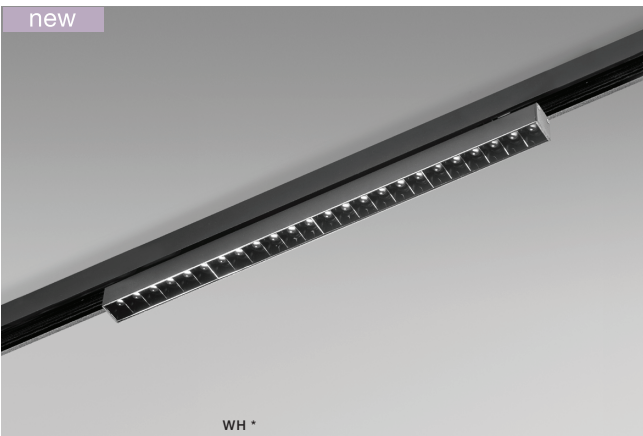

## KIRA TRACK MAGNETIC 20W POINTS50 CCT SMART

LED integrated

voltage: 48V  
IP20

LED 24W 1450lm

technical specification

installation: Track Magnetic – 52 or 27   
beam angle: 50°

COLOUR / NEW INDEX NO.

BLACK (BK) . . . . . **AZ4902**