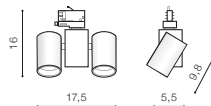

## MEGARA TRACK 3 LINE GU10

bulb not included

voltage: 230V	GU10 2x Max. 50W	<input type="checkbox"/>
IP20	installation: Track 3 Line	<input checked="" type="checkbox"/>

COLOUR / NEW INDEX NO.

- BLACK (BK) . . . . . **AZ4443**
- WHITE (WH) . . . . . **AZ4442**