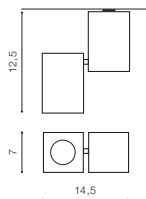

FLAVIO

Exposed downlights

FLAVIO

bulb not included

voltage: 230V	LED connect GU10 1x Max. 50W	
IP20		
	installation place	

COLOUR / NEW INDEX NO.

WHITE / BLACK (WH / BK) **AZ0791**

TILT 90°

FLAVIO 2

bulb not included

voltage: 230V	LED connect GU10 2x Max. 50W	
IP20		
	installation place	

COLOUR / NEW INDEX NO.

WHITE / BLACK (WH / BK) **AZ0792**

TILT 90°

* - EXPLANATION SHORTCUT PAGE 2 (E)