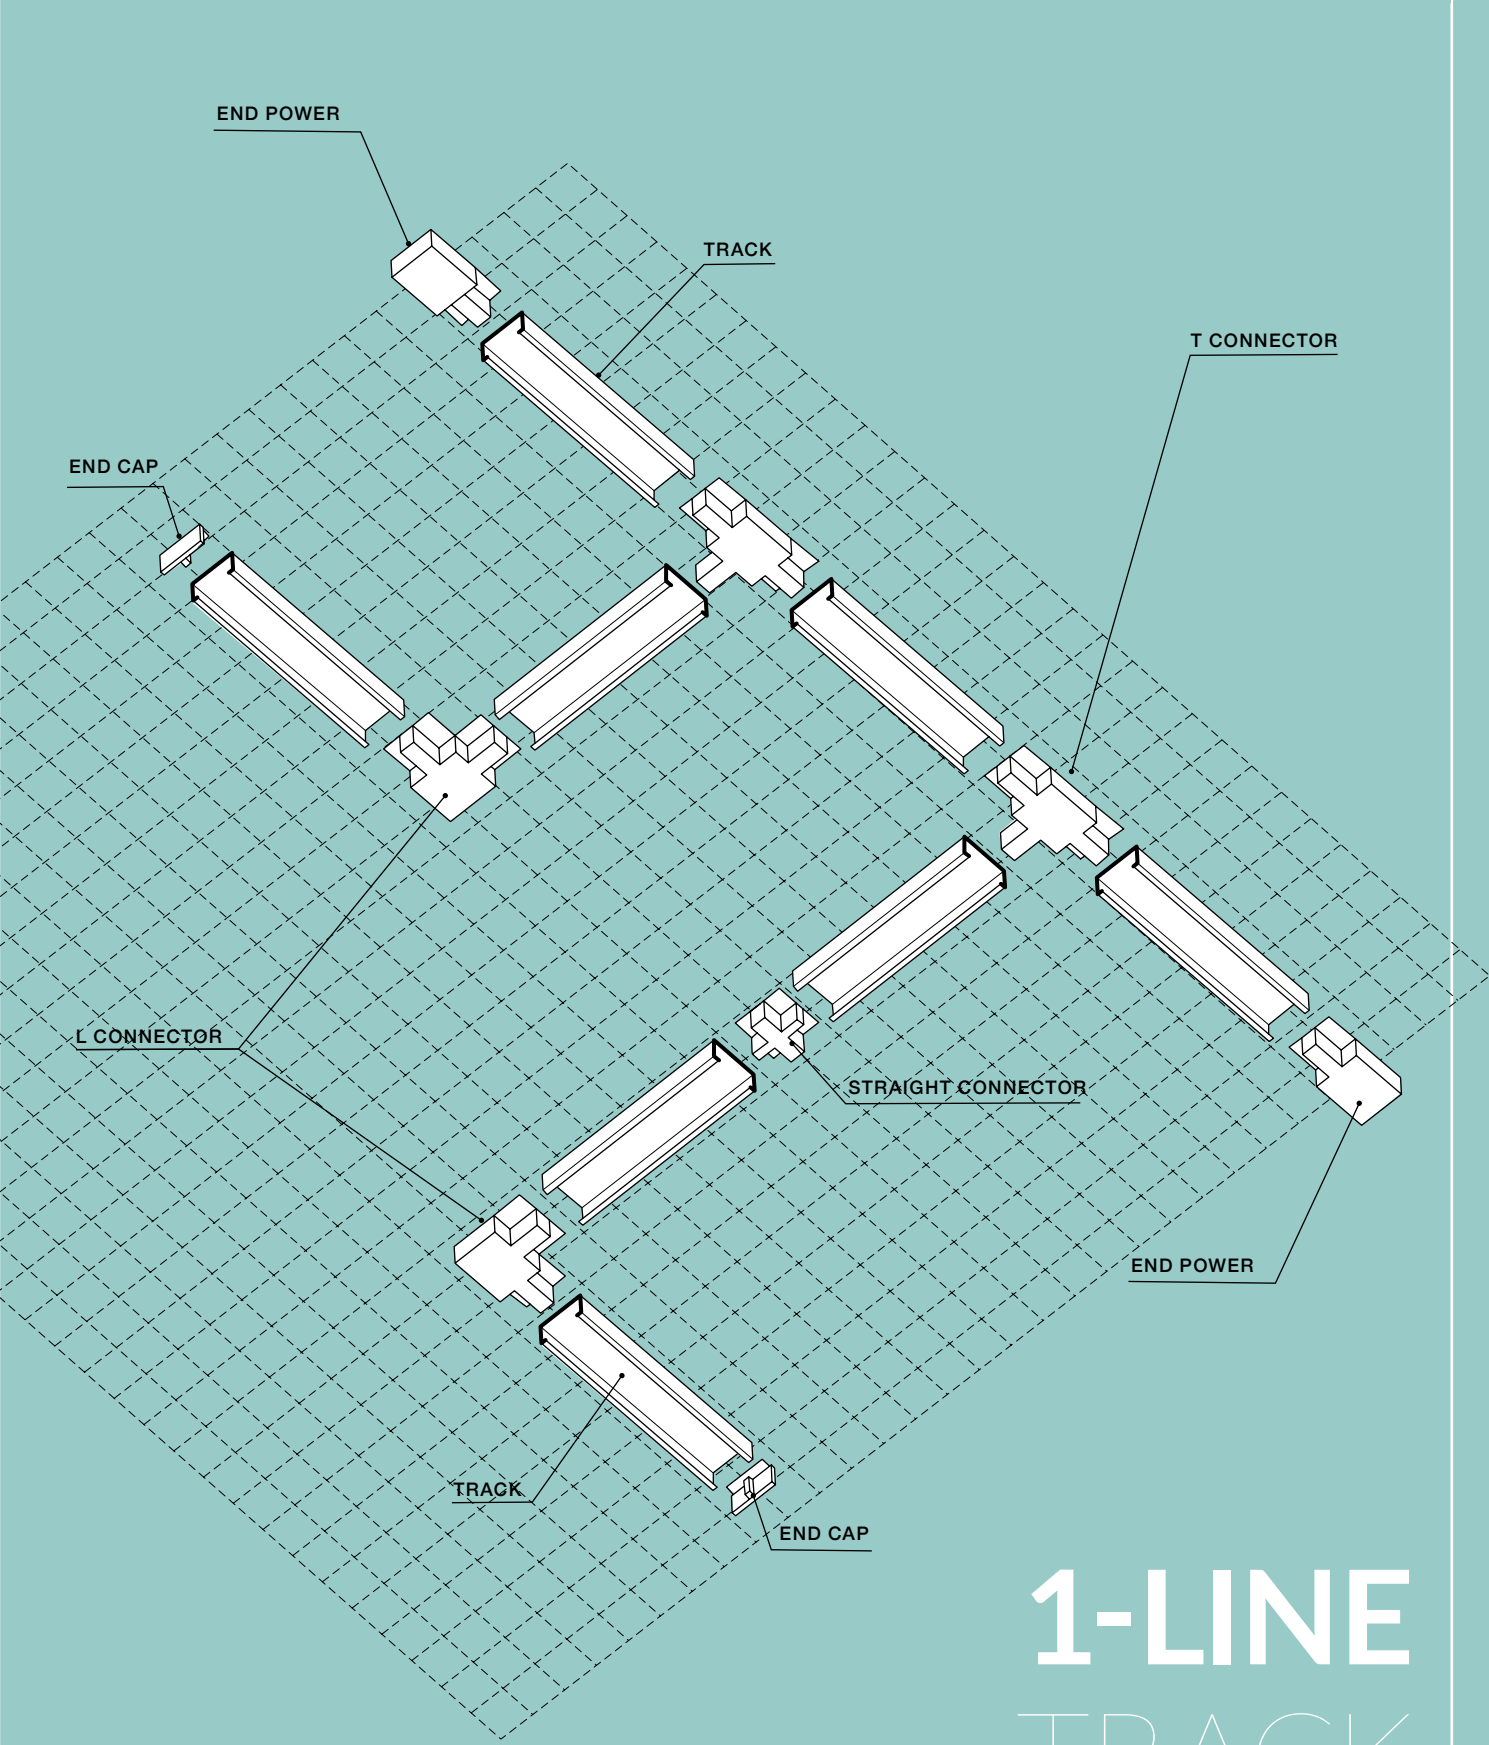

SYSTEM COMPONENTS NAMES FOR 1-LINE TRACK SYSTEM

1-LINE
TRACK