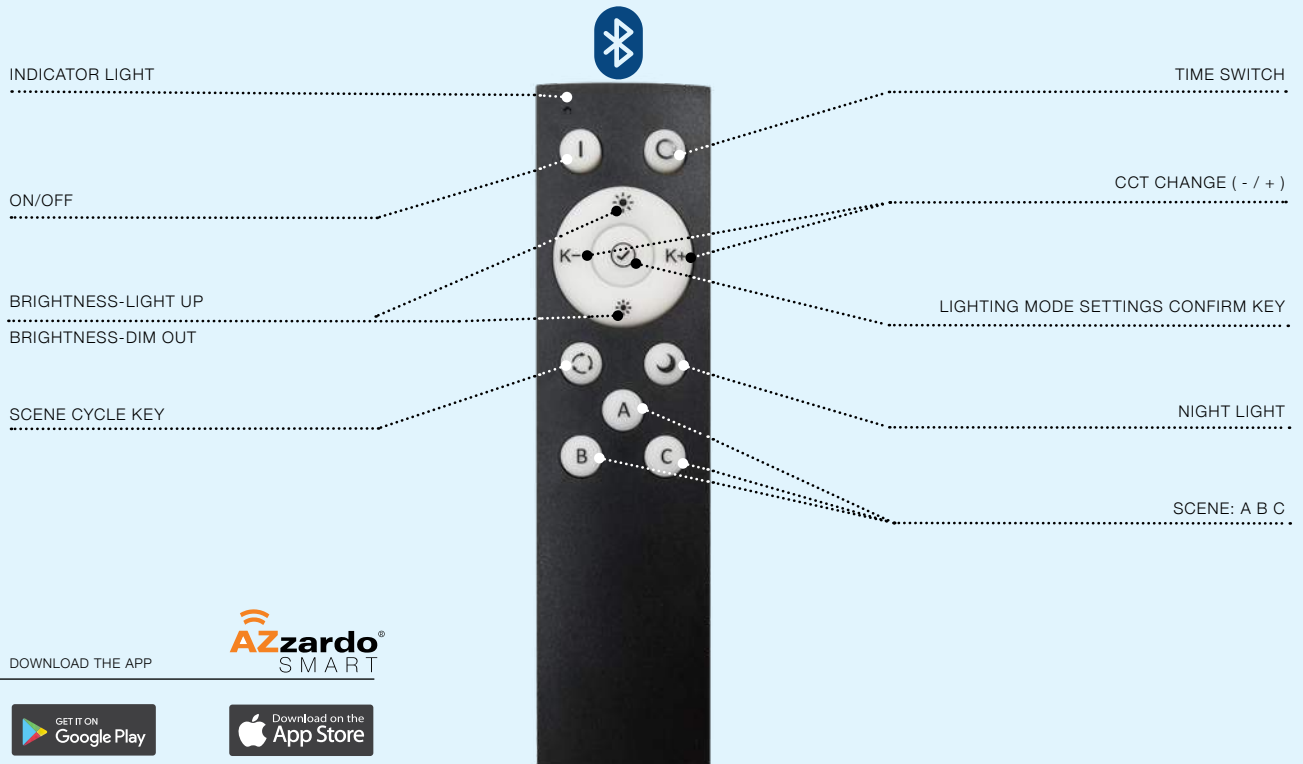

## OPTION 1 Track Magnetic Bluetooth Remote Smart Operating Schematic

**AZ4857**

DOWNLOAD THE APP **AZzardo** SMART

\* - EXPLANATION SHORTCUT PAGE 2 (E)

The Bluetooth gateway connects to the Internet via the WiFi signal from the router, thanks to which you can remotely control the lamps or devices settings via the AzzardoSMART application. Being at home, you can control the devices using a special AzzardoSMART remote control or from any device (phone, tablet, computer) that has access to the Wifi network.