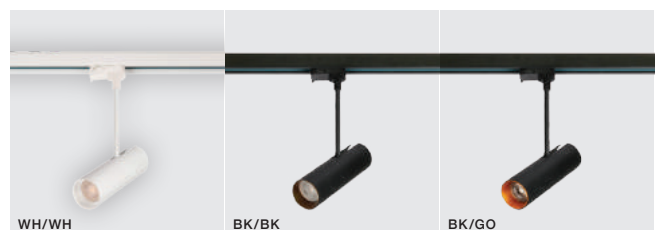

WH/WH

BK/BK

BK/GO