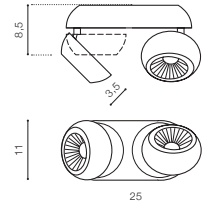

COLOUR / NEW INDEX NO.

- ☐ WHITE (WH) **AZ4198**
- ☒ BLACK (BK) **AZ4199**

* - EXPLANATION SHORTCUT PAGE 2 (E)