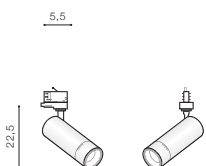

WH *

GALILEO TRACK 3 LINE 15W 3000K

LED integrated

voltage: 230V

LED 15W 1200lm 3000K

IP20

LED

technical specification

installation place: Track 3 Line

beam angle: 12°÷ 35°

COLOUR / NEW INDEX NO.

- ☐ WHITE (WH) **AZ4066**
- ☒ BLACK (BK) **AZ4067**

12° 35°