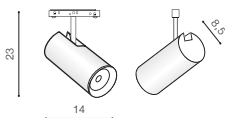

BK *

MAKITA TRACK MAGNETIC 20W CCT SMART

LED integrated

voltage: 48V

LED 20W 1560lm CCT

LED

IP20

technical specification

installation: Track Magnetic – 52 or 27

beam angle: 40°

COLOUR / NEW INDEX NO.

SAND BLACK (BK) **AZ4840**

BK *

MAKITA TRACK MAGNETIC 30W CCT SMART

LED integrated

voltage: 48V

LED 30W 2340lm CCT

LED

IP20

technical specification

installation: Track Magnetic – 52 or 27

beam angle: 40°

COLOUR / NEW INDEX NO.

SAND BLACK (BK) **AZ4842**