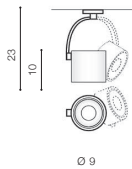

BROSS ARM

Exposed downlights

BROSS ARM

bulb not included

voltage: 230V	LED GU10 1xMax 35W
IP20	
	installation place

COLOUR / NEW INDEX NO.

- ☐ WHITE (WH) **AZ3498**
- ☒ BLACK (BK) **AZ3499**

AZZARDO PATENT EU

BROSS ARM 2

bulb not included

voltage: 230V	LED GU10 2xMax 35W
IP20	
	installation place

COLOUR / NEW INDEX NO.

- ☐ WHITE (WH) **AZ3502**
- ☒ BLACK (BK) **AZ3503**

AZZARDO PATENT EU

* - EXPLANATION SHORTCUT PAGE 2 (E)