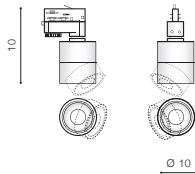

IP20

technical specification

LED 12W 1100lm 3000K

LED 12W 1100lm 4000K

installation place: Track 3 Line

beam angle: 25°

COLOUR / NEW INDEX NO.

- 3000K WHITE (WH) . . . . . **AZ4550**
- 3000K BLACK (BK) . . . . . **AZ4549**
- 4000K WHITE (WH) . . . . . **AZ4552**
- 4000K BLACK (BK) . . . . . **AZ4551**