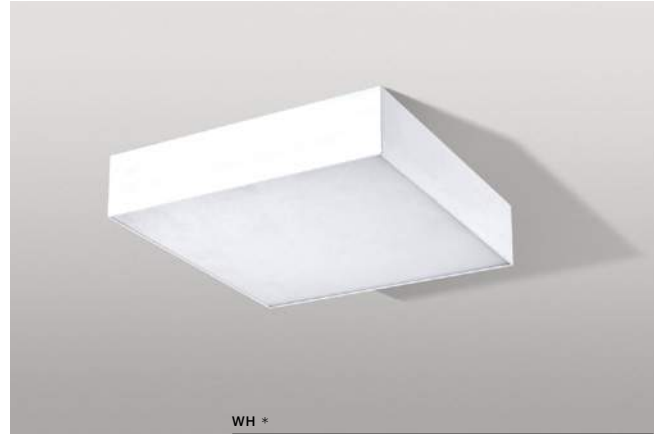

MONZA II S 30 3000K/ 4000K

LED integrated

voltage: 230V	LED 36W 3500lm 3000K		LED
IP20	LED 36W 3550lm 4000K		
technical specification	installation place		
	beam angle: 120°		

COLOUR / NEW INDEX NO.

- 3000K WHITE (WH) **AZ3687**
- 3000K BLACK (BK) **AZ3686**
- 4000K WHITE (WH) **AZ3689**
- 4000K BLACK (BK) **AZ3688**