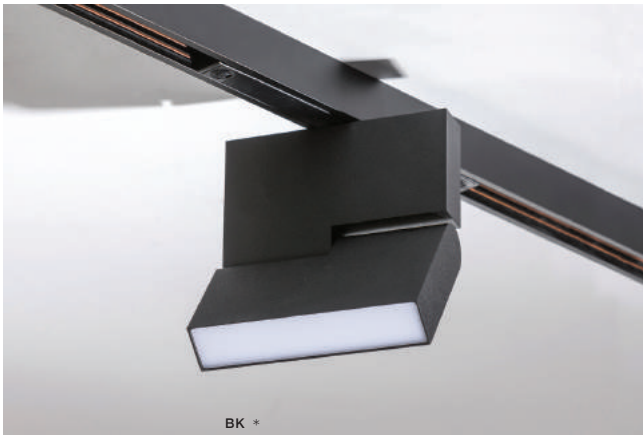

ALDO TRACK

Track Magnetic

BK *

ALDO TRACK MAGNETIC 12W MILKY120 3000K

LED integrated

voltage: 48V

LED 12W 900lm 3000K

IP20

technical specification

installation: Track Magnetic – 52 or 27

beam angle: 120°

COLOUR / NEW INDEX NO.

- ☐ WHITE (WH) **AZ4626**
- ☒ BLACK (BK) **AZ4625**