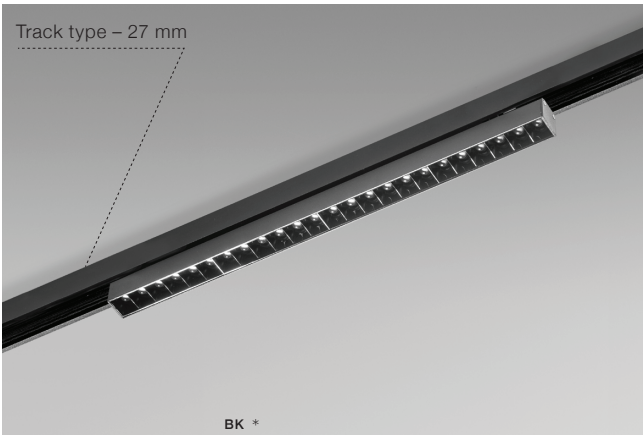

# KIRA TRACK

66

Track Magnetic

Track type – 52 mm

**KIRA TRACK MAGNETIC 12W POINTS60**

3000K / 4000K

LED integrated

voltage: 48V