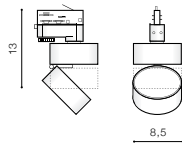

MONA TRACK 3 LINE 12W 3000K / 4000K

LED integrated

voltage: 230V

IP20

technical specification

LED 12W 1000lm 3000K

LED 12W 1050lm 4000K

installation: Track 3 Line

beam angle: 120°

COLOUR / NEW INDEX NO.

- ☐ 3000K WHITE (WH) **AZ4541**
- ☒ 3000K BLACK (BK) **AZ4542**
- ☐ 4000K WHITE (WH) **AZ4544**
- ☒ 4000K BLACK (BK) **AZ4543**

WH *

MONA TRACK 3 LINE 18W 3000K

LED integrated

voltage: 230V

IP20

technical specification

LED 18W 1500lm 3000K

installation: Track 3 Line

beam angle: 120°

COLOUR / NEW INDEX NO.

- ☐ WHITE (WH) **AZ4548**
- ☒ BLACK (BK) **AZ4547**