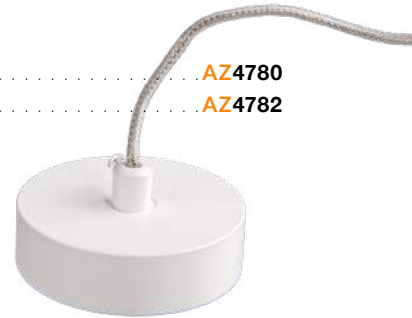

### Ceiling plate + wire

- CEILING PLATE + WIRE (BLACK) .....AZ4780
- CEILING PLATE + WIRE (WHITE) .....AZ4782