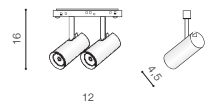

* - EXPLANATION SHORTCUT PAGE 2 (E)