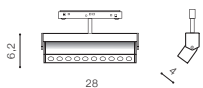

SONYA TRACK MAGNETIC CCT SMART

LED integrated

voltage: 48V

IP20

technical specification

LED 20W 2100lm CCT

installation: Track Magnetic – 52 or 27

beam angle: 60°

COLOUR / NEW INDEX NO.

SAND BLACK (BK) **AZ4844**