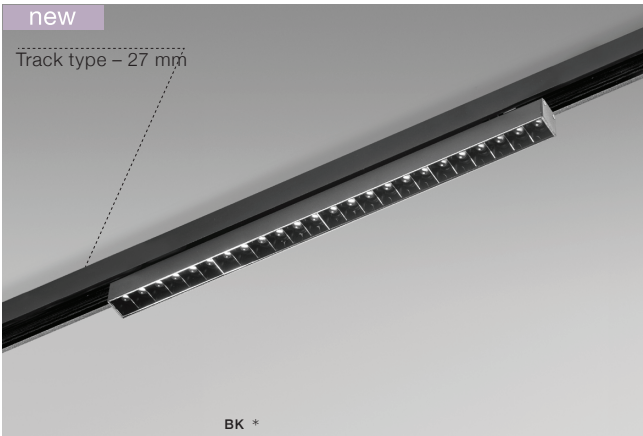

KIRA TRACK MAGNETIC 12W POINTS50 CCT SMART

LED integrated

voltage: 48V
IP20

LED 12W 1150lm

technical specification

installation: Track Magnetic – 52 or 27
beam angle: 50°

COLOUR / NEW INDEX NO.

BLACK (BK) **AZ4901**