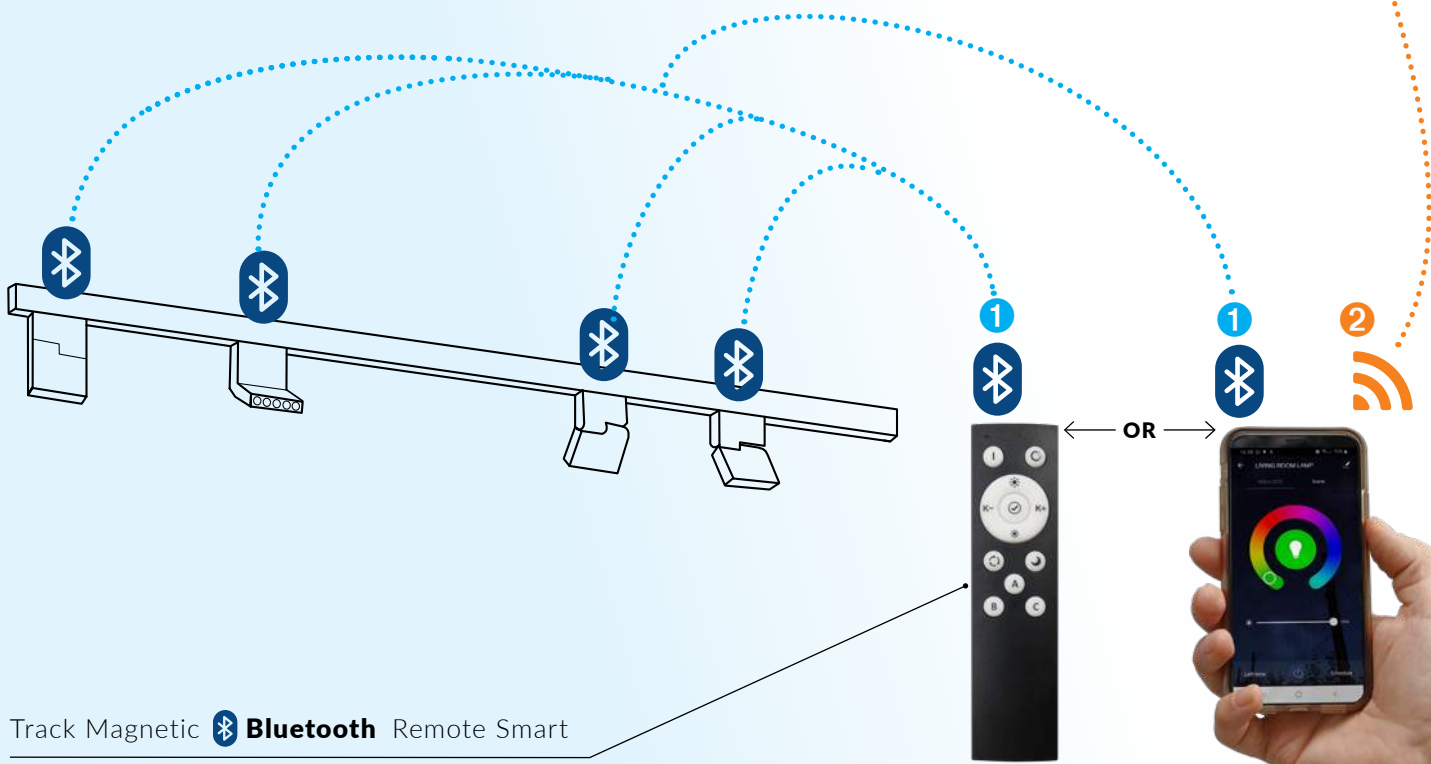

## OPTION 1 Track Magnetic Bluetooth Remote Smart Operating Schematic

**AZ4857**

DOWNLOAD THE APP **AZzardo** SMART

\* - EXPLANATION SHORTCUT PAGE 2 (E)

The Bluetooth gateway connects to the Internet via the WiFi signal from the router, thanks to which you can remotely control the lamps or devices settings via the AzzardoSMART application. Being at home, you can control the devices using a special AzzardoSMART remote control or from any device (phone, tablet, computer) that has access to the Wifi network.

## Bluetooth Gateway Smart

AZ4856

OPTION 2

←

OR

OPTION 1

←

Track Magnetic  Bluetooth Remote Smart