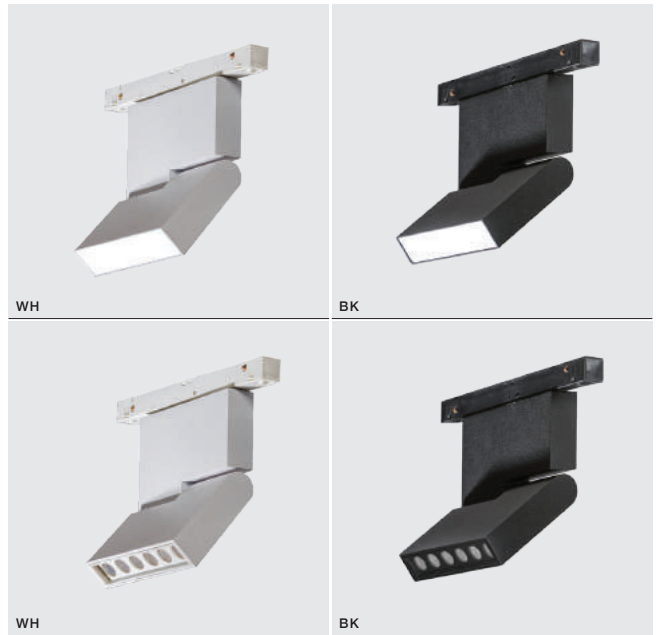

WH *

ALDO TRACK MAGNETIC 12W POINTS60 3000K / 4000K

LED integrated

voltage: 48V

LED 12W 1300lm 3000K

IP20

LED 12W 1300lm 4000K

technical specification

installation: Track Magnetic – 52 or 27

beam angle: 60°

COLOUR / NEW INDEX NO.

- ☐ 3000K WHITE (WH) **AZ4622**
- ☒ 3000K BLACK (BK) **AZ4621**
- ☐ 4000K WHITE (WH) **AZ4624**
- ☒ 4000K BLACK (BK) **AZ4623**

* - EXPLANATION SHORTCUT PAGE 2 (E)