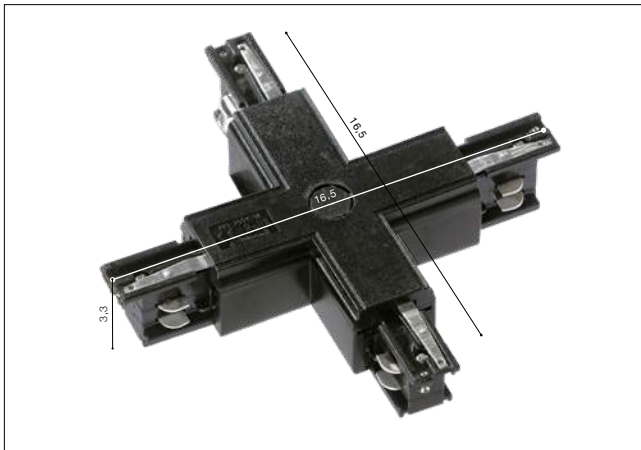

TRACK 3-LINE

Accessories for Track 3 Line