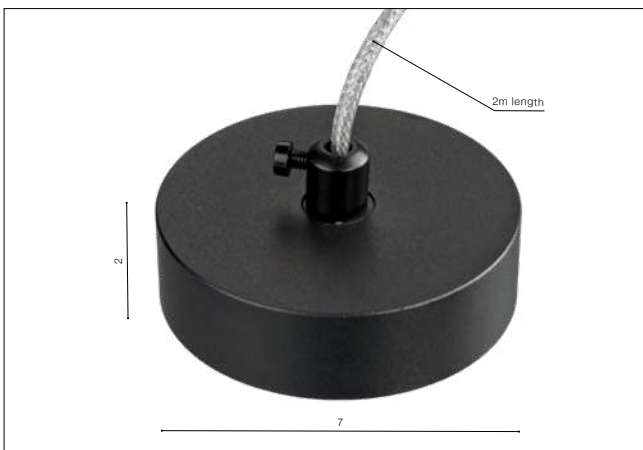

Track Magnetic Cover 1m

- ☒ COVER 1m (BLACK) **AZ4652**
- ☐ COVER 1m (WHITE) **AZ4653**