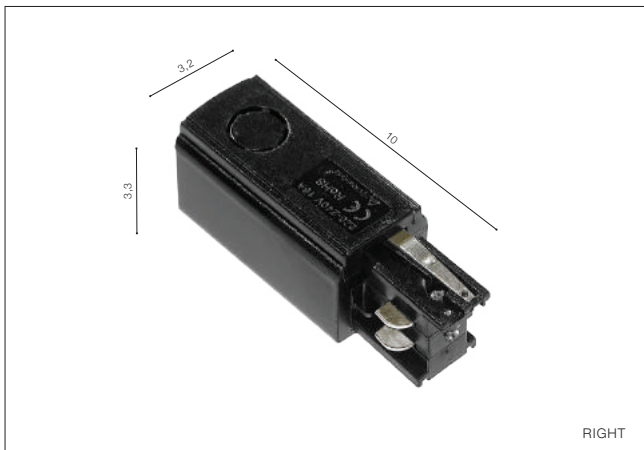

TRACK 3-LINE

Accessories for Track 3 Line

End Power (Left, Right)

- ☒ END POWER RIGHT (BLACK) **AZ4116**
- ☐ END POWER RIGHT (WHITE) **AZ4117**
- ☒ END POWER LEFT (BLACK) **AZ4284**
- ☐ END POWER LEFT (WHITE) **AZ4283**