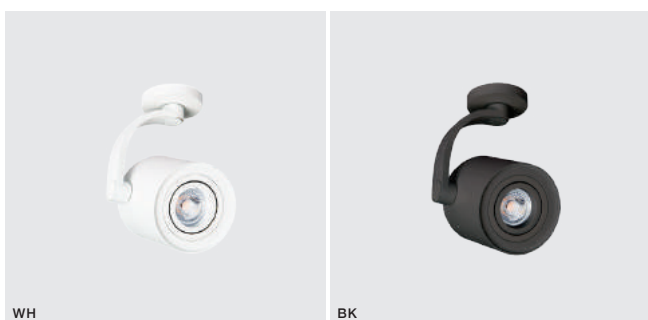

BROSS ARM

Exposed downlights

99