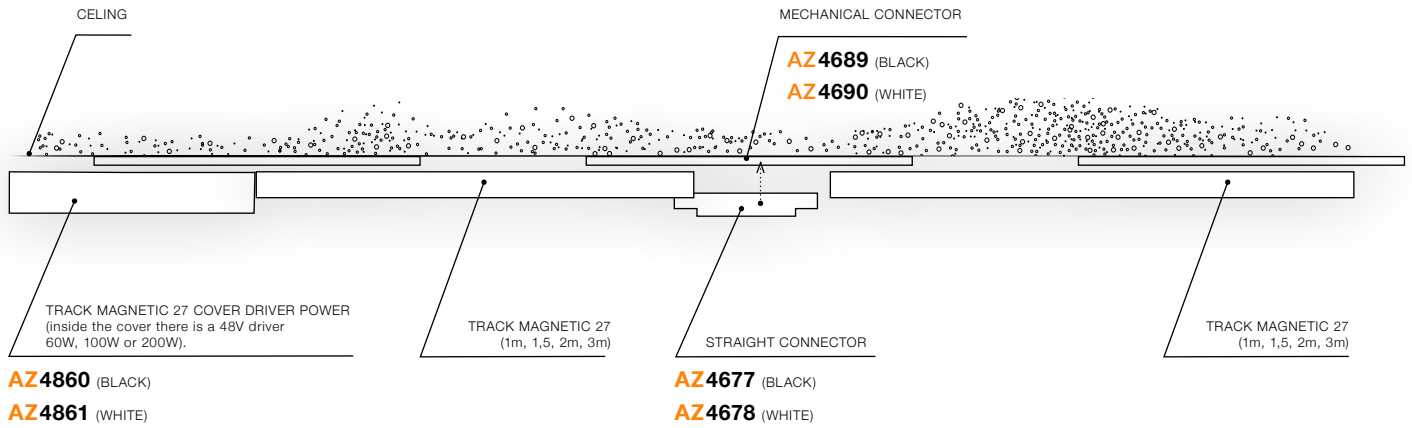

TRACK MAGNETIC

Track Magnetic

Track Magnetic 27 Cover Power Driver Inside

- MAGNETIC 27 COVER (BLACK) **AZ4860**
- MAGNETIC 27 COVER (WHITE) **AZ4661**

OPTION 1 Track Magnetic Bluetooth Remote Smart Operating Schematic

AZ4857

DOWNLOAD THE APP **AZzardo** SMART

* - EXPLANATION SHORTCUT PAGE 2 (E)