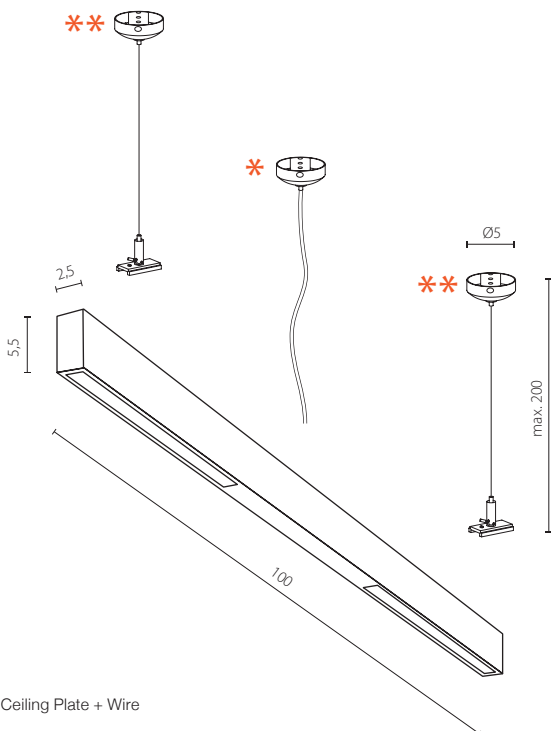

- Ceiling Plate + Wire
- ** Track Magnetic Suspension Kit 2m