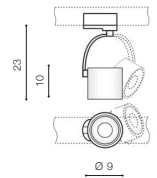

## AZZARDO PATENT EU

TILT 90° ROTATION 360°

\* - EXPLANATION SHORTCUT PAGE 2 (E)

BK \*