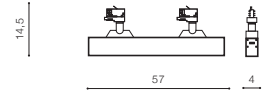

* - EXPLANATION SHORTCUT PAGE 2 (E)