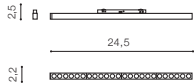

KIRA TRACK MAGNETIC 20W POINTS50 CCT SMART

LED integrated

voltage: 48V
IP20

LED 24W 1450lm

technical specification

installation: Track Magnetic – 52 or 27
beam angle: 50°

COLOUR / NEW INDEX NO.

BLACK (BK) **AZ4902**