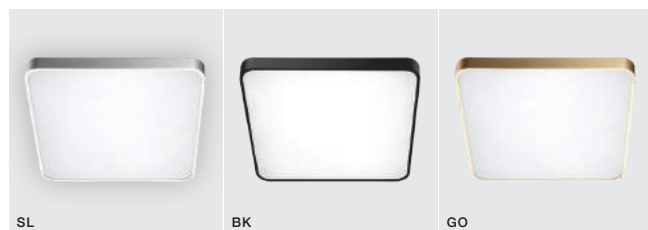

QUADRO 50 CCT + REMOTE CONTROLE

Exposed downlights

QUADRO 50 CCT LED (2700 ÷ 6500K)

LED integrated

voltage: 230V

LED 60W 5600lm

LED

IP20

2700K-6500K dimm

technical

installation place

specification

beam angle: 111°

COLOUR / NEW INDEX NO.

- SILVER (SL) **AZ2758**
- BLACK (BK) **AZ2759**
- GOLD (GO) **AZ2760**

SL

BK

GO

* - EXPLANATION SHORTCUT PAGE 2 (E)