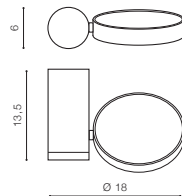

GALENA

LED integrated

voltage: 230V	LED 11W 3000K RA>80	
IP20	1000 lm	
technical specification	installation place	
	beam angle: 112°	

COLOUR / NEW INDEX NO.

☐ MATT WHITE (WH) **AZ1457**