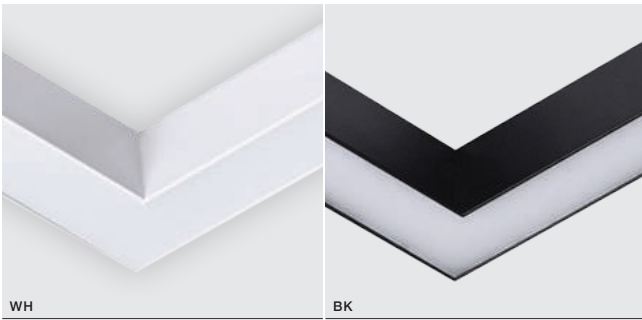

SAGA TRACK

Track Magnetic

SAGA TRACK MAGNETIC CORNER A 24W MILKY120 3000K / 4000K

LED integrated

voltage: 48V

IP20

technical

specification

LED 24W 1200lm 3000K

LED 24W 1300lm 4000K

installation: Track Magnetic – 52 or 27

beam angle: 120°