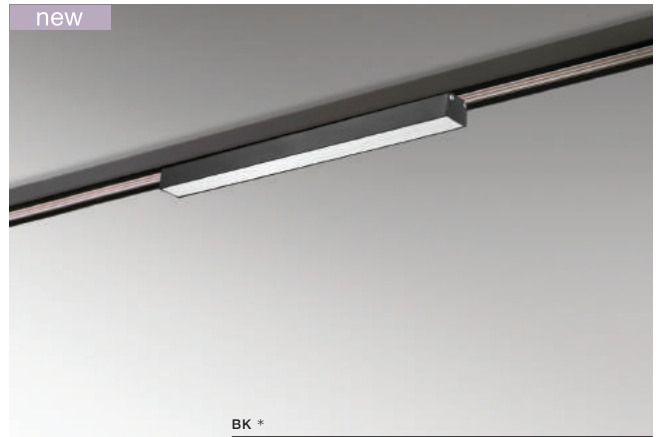

SAGA TRACK MAGNETIC 20W MILKY120 CCT SMART

LED integrated

voltage: 48V

LED 20W 1100lm CCT

IP20

LED

technical specification

installation: Track Magnetic – 52 or 27
beam angle: 120°

COLOUR / NEW INDEX NO.

SAND BLACK (BK) **AZ4848**