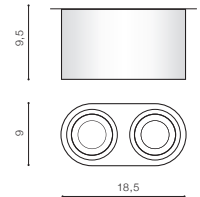

BRANT

Exposed downlights

BRANT

bulb not included

voltage: 230V	connect GU10 1x Max 50W
IP20	
	installation place

COLOUR / NEW INDEX NO.

- BLACK (BK) **AZ2819**
- WHITE (WH) **AZ2818**
- BLACK / CHROME (BK / CH) **AZ2929**

TILT 20°

BRANT 2

bulb not included

voltage: 230V	connect GU10 2x Max 50W
IP20	
	installation place

COLOUR / NEW INDEX NO.

- BLACK (BK) **AZ2821**
- WHITE (WH) **AZ2820**
- BLACK / CHROME (BK / CH) **AZ2930**

TILT 20°