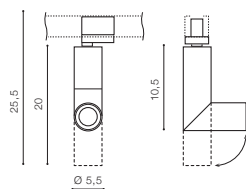

* - EXPLANATION SHORTCUT PAGE 2 (E)