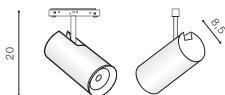

BK *

MAKITA TRACK MAGNETIC 30W CCT SMART

LED integrated

voltage: 48V

LED 30W 2340lm CCT

LED

IP20