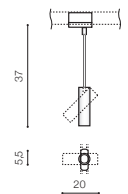

WH/WH

BK/BK

BK/GO