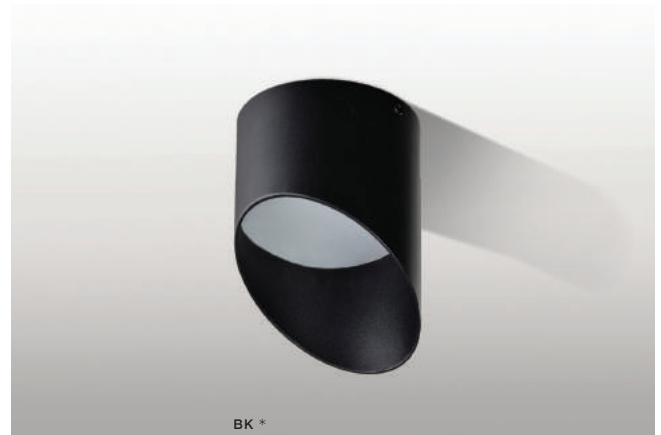

BK *

MOMO 12 3000K

LED integrated

voltage: 230V	LED 12W 3000K RA≥90 1000lm	
IP20	installation place	
technical specification	beam angle: 89°	

COLOUR / NEW INDEX NO.

- ☐ WHITE (WH) **AZ2280**
- ☒ BLACK (BK) **AZ2281**