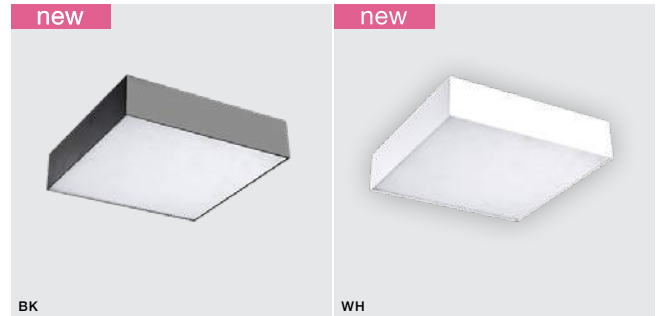

Time of confirmation of settings from the remote control is 10s

* - EXPLANATION SHORTCUT PAGE 2 (E)