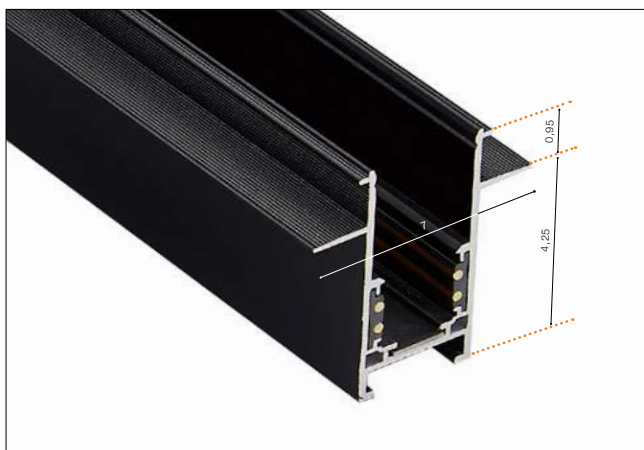

## Track Magnetic 52 Gips1 (1m, 1,5m, 2m) WITH END CAP 2x

- TRACK 52 GIPS1 1m (BLACK) . . . . . **AZ4863**
- TRACK 52 GIPS1 1,5m (BLACK) . . . . . **AZ4864**
- TRACK 52 GIPS1 2m (BLACK) . . . . . **AZ4865**