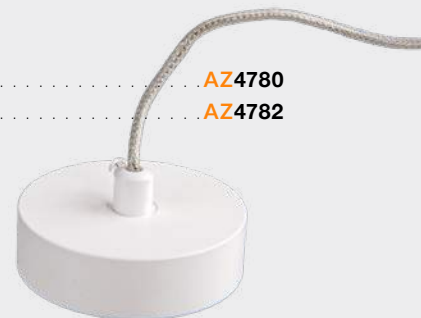

Ceiling Plate + Wire

- ☒ CEILING PLATE + WIRE (BLACK) **AZ4780**
- ☐ CEILING PLATE + WIRE (WHITE) **AZ4782**