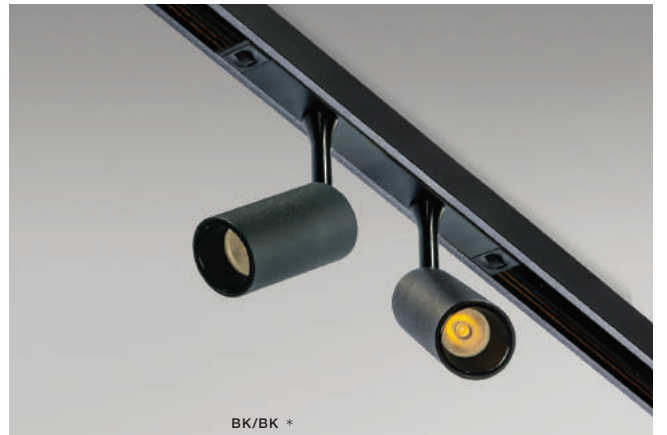

BK/BK *

NIKKI 2 TRACK MAGNETIC 3W 3000K

LED integrated

voltage: 48V

IP20

technical

specification

LED 2x3W 350lm 3000K

installation: Track Magnetic – 52 or 27

beam angle: 40°

COLOUR / NEW INDEX NO.

- BLACK / BLACK (BK/BK) **AZ4592**
- GOLD / BLACK (GO/BK) **AZ4594**
- WHITE / BLACK (WH/BK) **AZ4593**