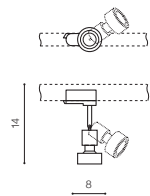

COLOUR / NEW INDEX NO.

- ☐ WHITE (WH) **AZ2460**
- ☒ BLACK (BK) **AZ2457**