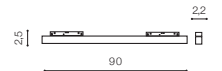

LED

technical specification

installation: Track Magnetic – 52 or 27
beam angle: 120°

COLOUR / NEW INDEX NO.

SAND BLACK (BK) **AZ4850**