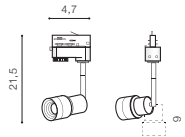

COLOUR / NEW INDEX NO.

- ☐ WHITE FINISH SHINING (WH) **AZ4558**
- ☒ BLACK FINISH SHINING (BK) **AZ4557**

LUMI FLEX TRACK 3 LINE 3000K

LED integrated

voltage: 230V	LED 5W 500lm 3000K	
IP20	installation: Track 3 Line	
technical specification	adjustable beam angle: 19°÷ 70°