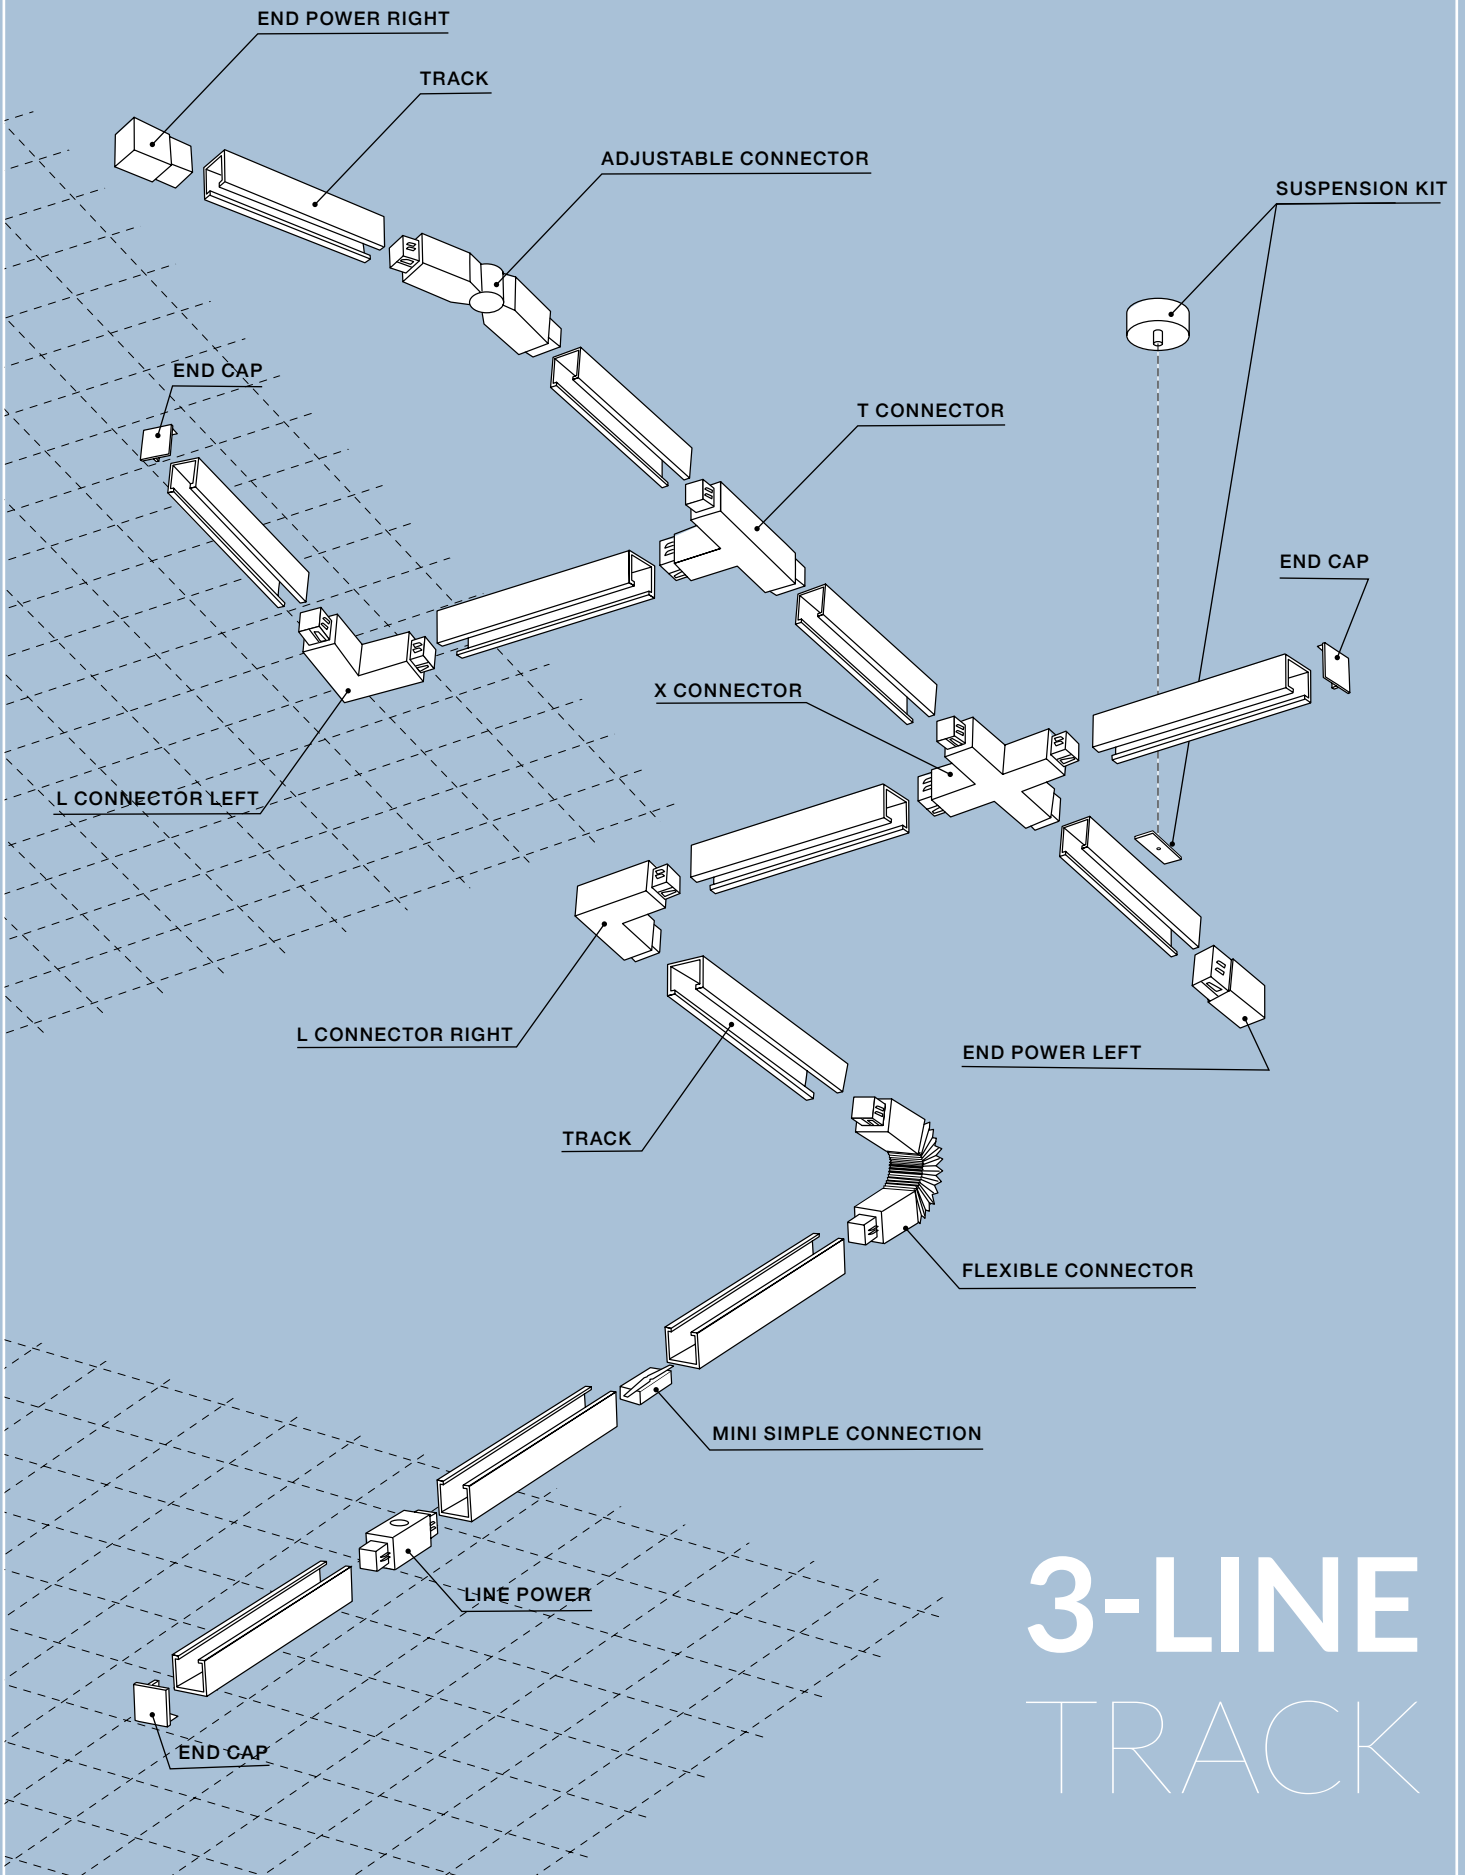

SYSTEM COMPONENTS NAMES FOR TRACK 3-LINE SYSTEM