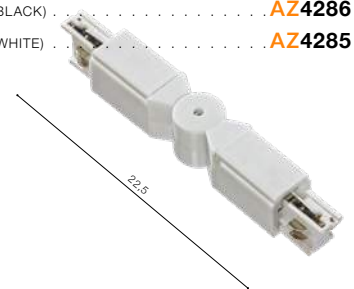

### Power Adjustable Connector

- POWER ADJUSTABLE CONNECTOR (BLACK) ..... **AZ4286**
- POWER ADJUSTABLE CONNECTOR (WHITE) ..... **AZ4285**