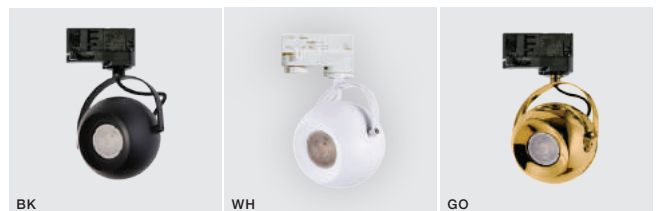

## GOLIA TRACK TRACK 3-LINE GU10

bulb not included

voltage: 230V	LED GU10 1x Max. 50W	<input checked="" type="checkbox"/>
IP20	installation place: Track 3 Line	<input type="checkbox"/>