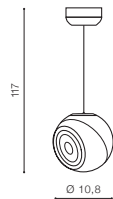

SKYE PENDANT 3000K

LED integrated

voltage: 230V

LED 12W 950lm 3000K

LED

IP20

technical

installation place

specification

beam angle: 60°

COLOUR / NEW INDEX NO.

- ☐ WHITE (WH) **AZ4522**
- ☒ BLACK (BK) **AZ4521**

TILT 40°

ROTATION 360°