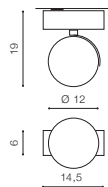

BK *

JERRY 2 12V

bulb not included

voltage: 12V	connect 2x QR111 MAX 50W	
IP20	dimer driver 12V – included	
	installation place	

COLOUR / NEW INDEX NO.

- WHITE (WH) **AZ1369**
- BLACK (BK) **AZ1368**
- CHROME (CH) **AZ1751**