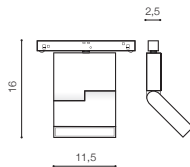

COLOUR / NEW INDEX NO.

- ☐ WHITE (WH) **AZ4626**
- ☒ BLACK (BK) **AZ4625**

WH *

ALDO TRACK MAGNETIC 12W POINTS60 3000K / 4000K

LED integrated

voltage: 48V

LED 12W 1300lm 3000K

IP20

LED 12W 1300lm 4000K

technical specification

installation: Track Magnetic – 52 or 27

beam angle: 60°

COLOUR / NEW INDEX NO.

- ☐ 3000K WHITE (WH) **AZ4622**
- ☒ 3000K BLACK (BK) **AZ4621**
- ☐ 4000K WHITE (WH) **AZ4624**
- ☒ 4000K BLACK (BK) **AZ4623**