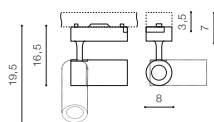

TIVOLI TRACK 10W 3000K/4000K

LED integrated

voltage: 230V

IP20

technical

specification

LED 10W 3000K RA $\geq$ 90 840lm

LED 10W 4000K RA $\geq$ 90 880lm

installation: Track 3 Line

beam angle: 60°

COLOUR / NEW INDEX NO.

- ☐ 3000K WHITE (WH) **AZ2222**
- ☐ 3000K BLACK (BK) **AZ2224**
- ☐ 4000K WHITE (WH) **AZ2223**
- ☐ 4000K BLACK (BK) **AZ2225**