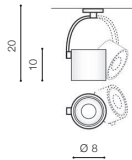

LED

technical

installation place: Track Electric 3 Line

specification

beam angle: 25°

COLOUR / NEW INDEX NO.

- ☐ WHITE / WHITE (WH / WH) **AZ3487**
- ☒ BLACK / BLACK (BK / BK) **AZ3486**