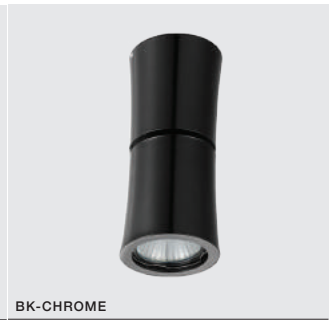

LINO

Exposed downlights

BK-CHROME

LINO

bulb not included ☒

voltage: 230V	connect GU10 1x Max 50W ☐
IP20	
	installation place ☐

COLOUR / NEW INDEX NO.

- ☐ WHITE MATT (WH) **AZ1479**
- ☒ BLACK (BK) **AZ1477**
- ☐ CHROME (CH) **AZ1478**

* - EXPLANATION SHORTCUT PAGE 2 (E)