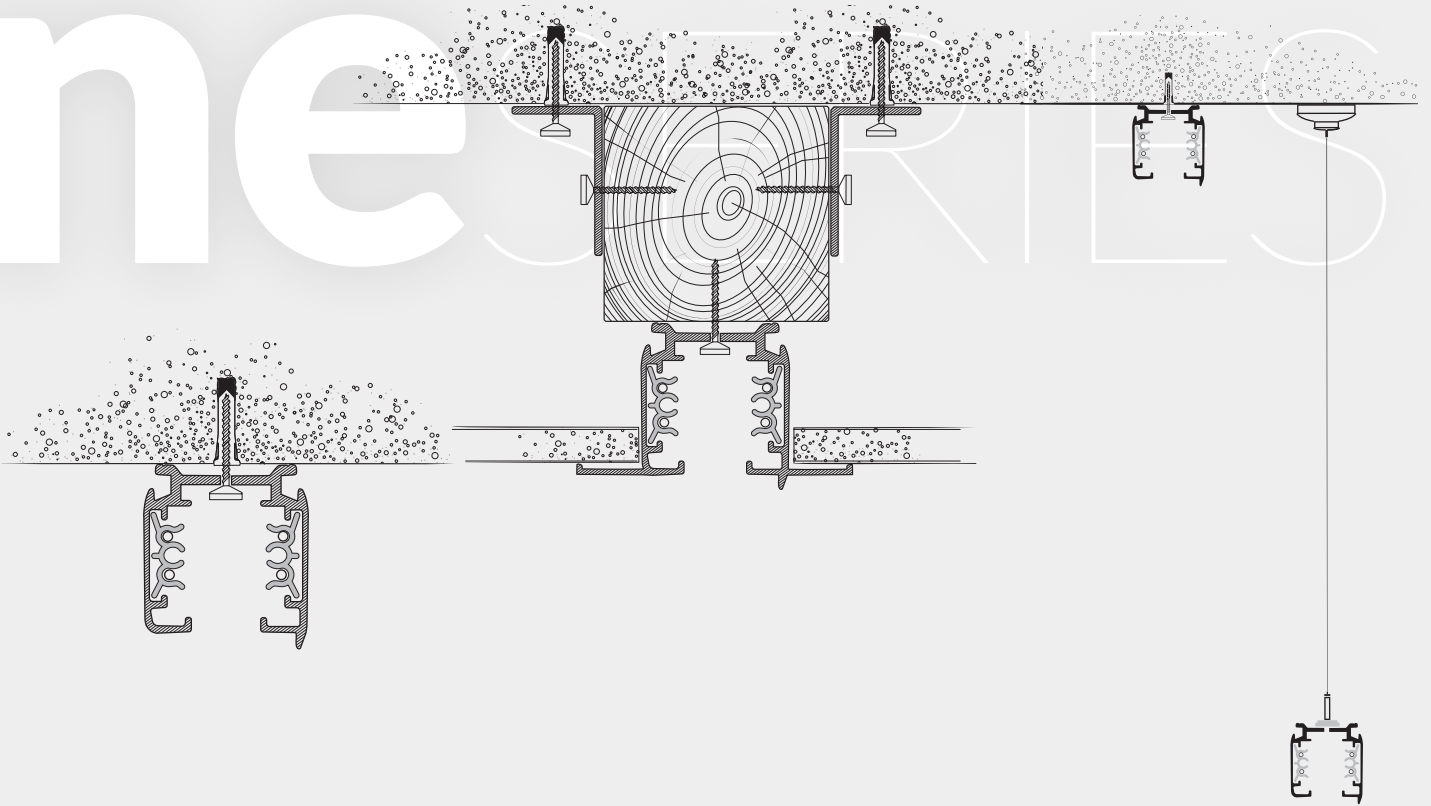

Available options for installation place – surface-mounted, flush-mounted and suspended

TRACKS GIPS (1m, 2m, 3m)

- TRACK GIPS 1m (BLACK) **AZ4290**
- TRACK GIPS 1m (WHITE) **AZ4289**
- TRACK GIPS 2m (BLACK) **AZ4292**
- TRACK GIPS 2m (WHITE) **AZ4291**
- TRACK GIPS 3m (BLACK) **AZ4294**
- TRACK GIPS 3m (WHITE) **AZ4293**