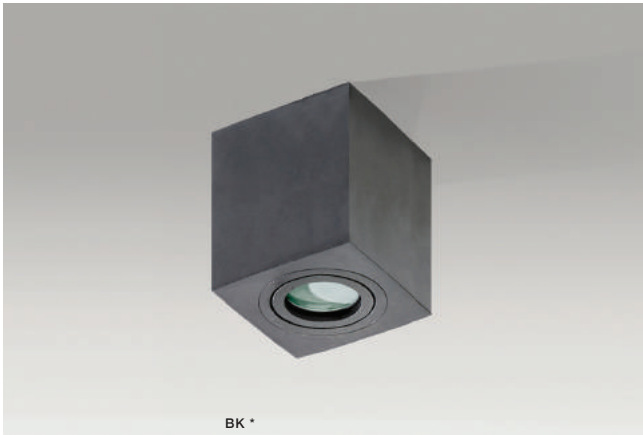

## BRANT 2 SQUARE

bulb not included

voltage: 230V	LED connect GU10 2x Max 50W
IP20	
	installation place

COLOUR / NEW INDEX NO.

- WHITE (WH) . . . . . **AZ2826**
- BLACK (BK) . . . . . **AZ2827**

TILT 20°

\* - EXPLANAZIONE BREVE (FORTE) - PAGINA 2 (E)