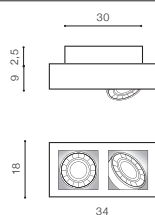

# PAOLA 230V

Exposed downlights