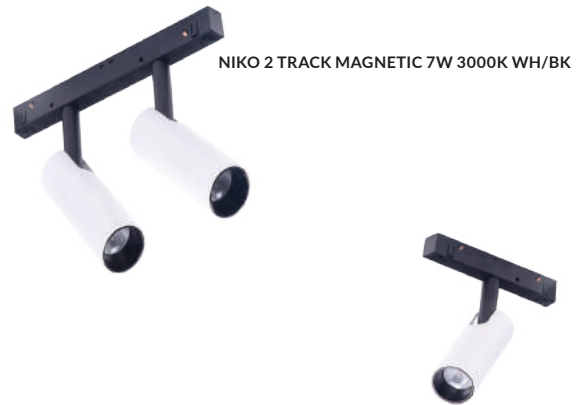

NIKO TRACK MAGNETIC 7W 3000K WH/BK