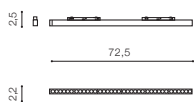

KIRA TRACK MAGNETIC 12W POINTS50 CCT SMART

LED integrated

voltage: 48V
IP20

LED 12W 1150lm

technical specification

installation: Track Magnetic – 52 or 27
beam angle: 50°

COLOUR / NEW INDEX NO.

BLACK (BK) **AZ4901**

KIRA TRACK MAGNETIC 20W POINTS50 CCT SMART

LED integrated

voltage: 48V
IP20

LED 24W 1450lm

technical specification

installation: Track Magnetic – 52 or 27
beam angle: 50°

COLOUR / NEW INDEX NO.

BLACK (BK) **AZ4902**

KIRA TRACK MAGNETIC 30W POINTS50 CCT SMART

LED integrated

voltage: 48V
IP20

LED 24W 1750lm

technical specification

installation: Track Magnetic – 52 or 27
beam angle: 50°

COLOUR / NEW INDEX NO.

BLACK (BK) **AZ4903**