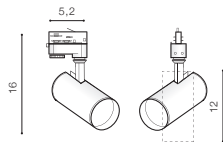

installation: Track 3 Line

specification

beam angle: 40°

COLOUR / NEW INDEX NO.

- BLACK (BK) . . . . . **AZ4658**
- WHITE (WH) . . . . . **AZ4659**

TILT 90°

ROTATION 350°

\* - EXPLANATION SHORTCUT PAGE 2 (E)