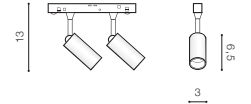

* - EXPLANATION SHORTCUT PAGE 2 (E)