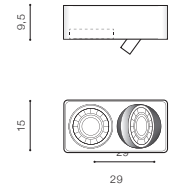

* - EXPLANATION SHORTCUT PAGE 2 (E)