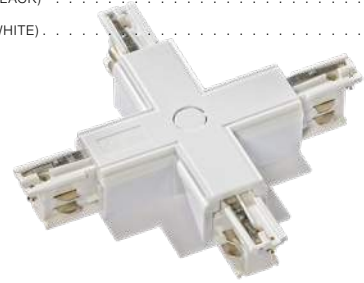

X Connector Gips

- ☒ X CONNECTOR GIPS (BLACK) **AZ4302**
- ☐ X CONNECTOR GIPS (WHITE) **AZ4301**