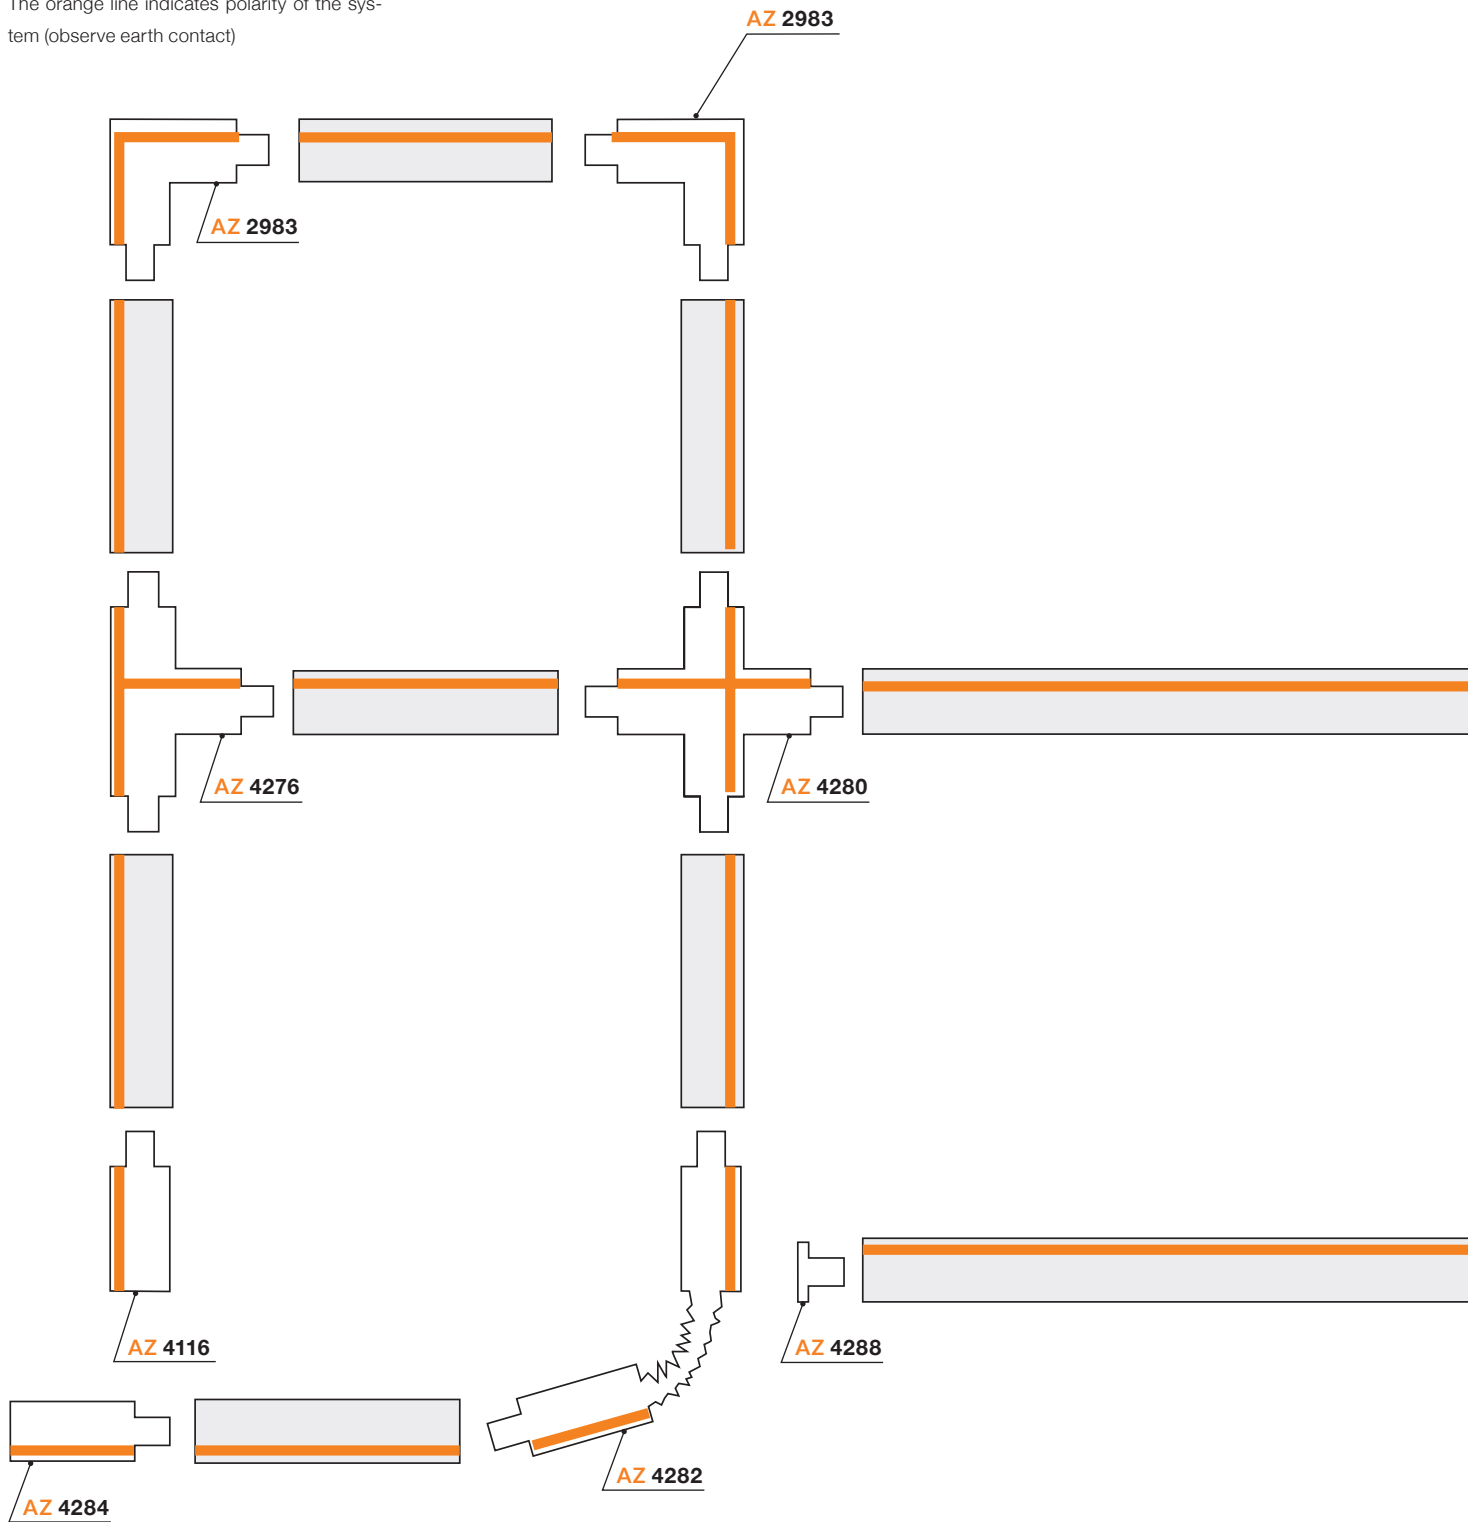

### Diagram showing the correct way to connect accessories to busbars (trackline)

The orange line indicates polarity of the system (observe earth contact)