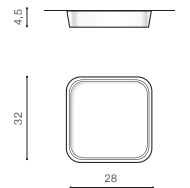

PIENZA DIMM 3000K

LED integrated

voltage: 230V

IP20

technical specification

LED 24W 1800lm 3000K dimm

installation place

beam angle: 107°

COLOUR / NEW INDEX NO.

- ☐ WHITE (WH) **AZ2719**
- ☐ GREY (GR) **AZ2721**

PIENZA DIMM 4000K

LED integrated

voltage: 230V

IP20

technical specification

LED 24W 1900lm 4000K dimm

installation place

beam angle: 107°

COLOUR / NEW INDEX NO.

- ☐ WHITE (WH) **AZ2718**
- ☐ GREY (GR) **AZ2720**
- ☒ BLACK (BK) **AZ2722**