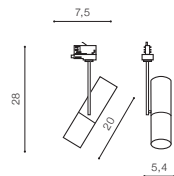

LOLO TRACK

Track 3 Line

BK *

LOLO TRACK 3 LINE GU10

bulb not included

voltage: 230V	GU10 1x Max. 50W	
IP20	installation: Track 3 Line	

COLOUR / NEW INDEX NO.

- BLACK (BK) **AZ4577**
- WHITE (WH) **AZ4578**

WH

BK

* - EXPLANATION SHORTCUT PAGE 2 (E)