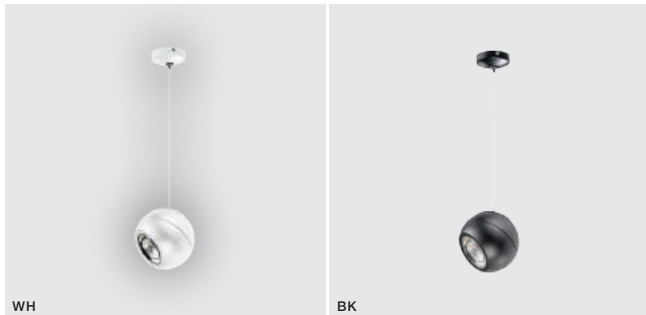

SKYE PENDANT 3000K

LED integrated

voltage: 230V

LED 12W 950lm 3000K

LED

IP20

technical

installation place

specification

beam angle: 60°

COLOUR / NEW INDEX NO.

- ☐ WHITE (WH) **AZ4522**
- ☒ BLACK (BK) **AZ4521**

TILT 40°

ROTATION 360°

WH

BK