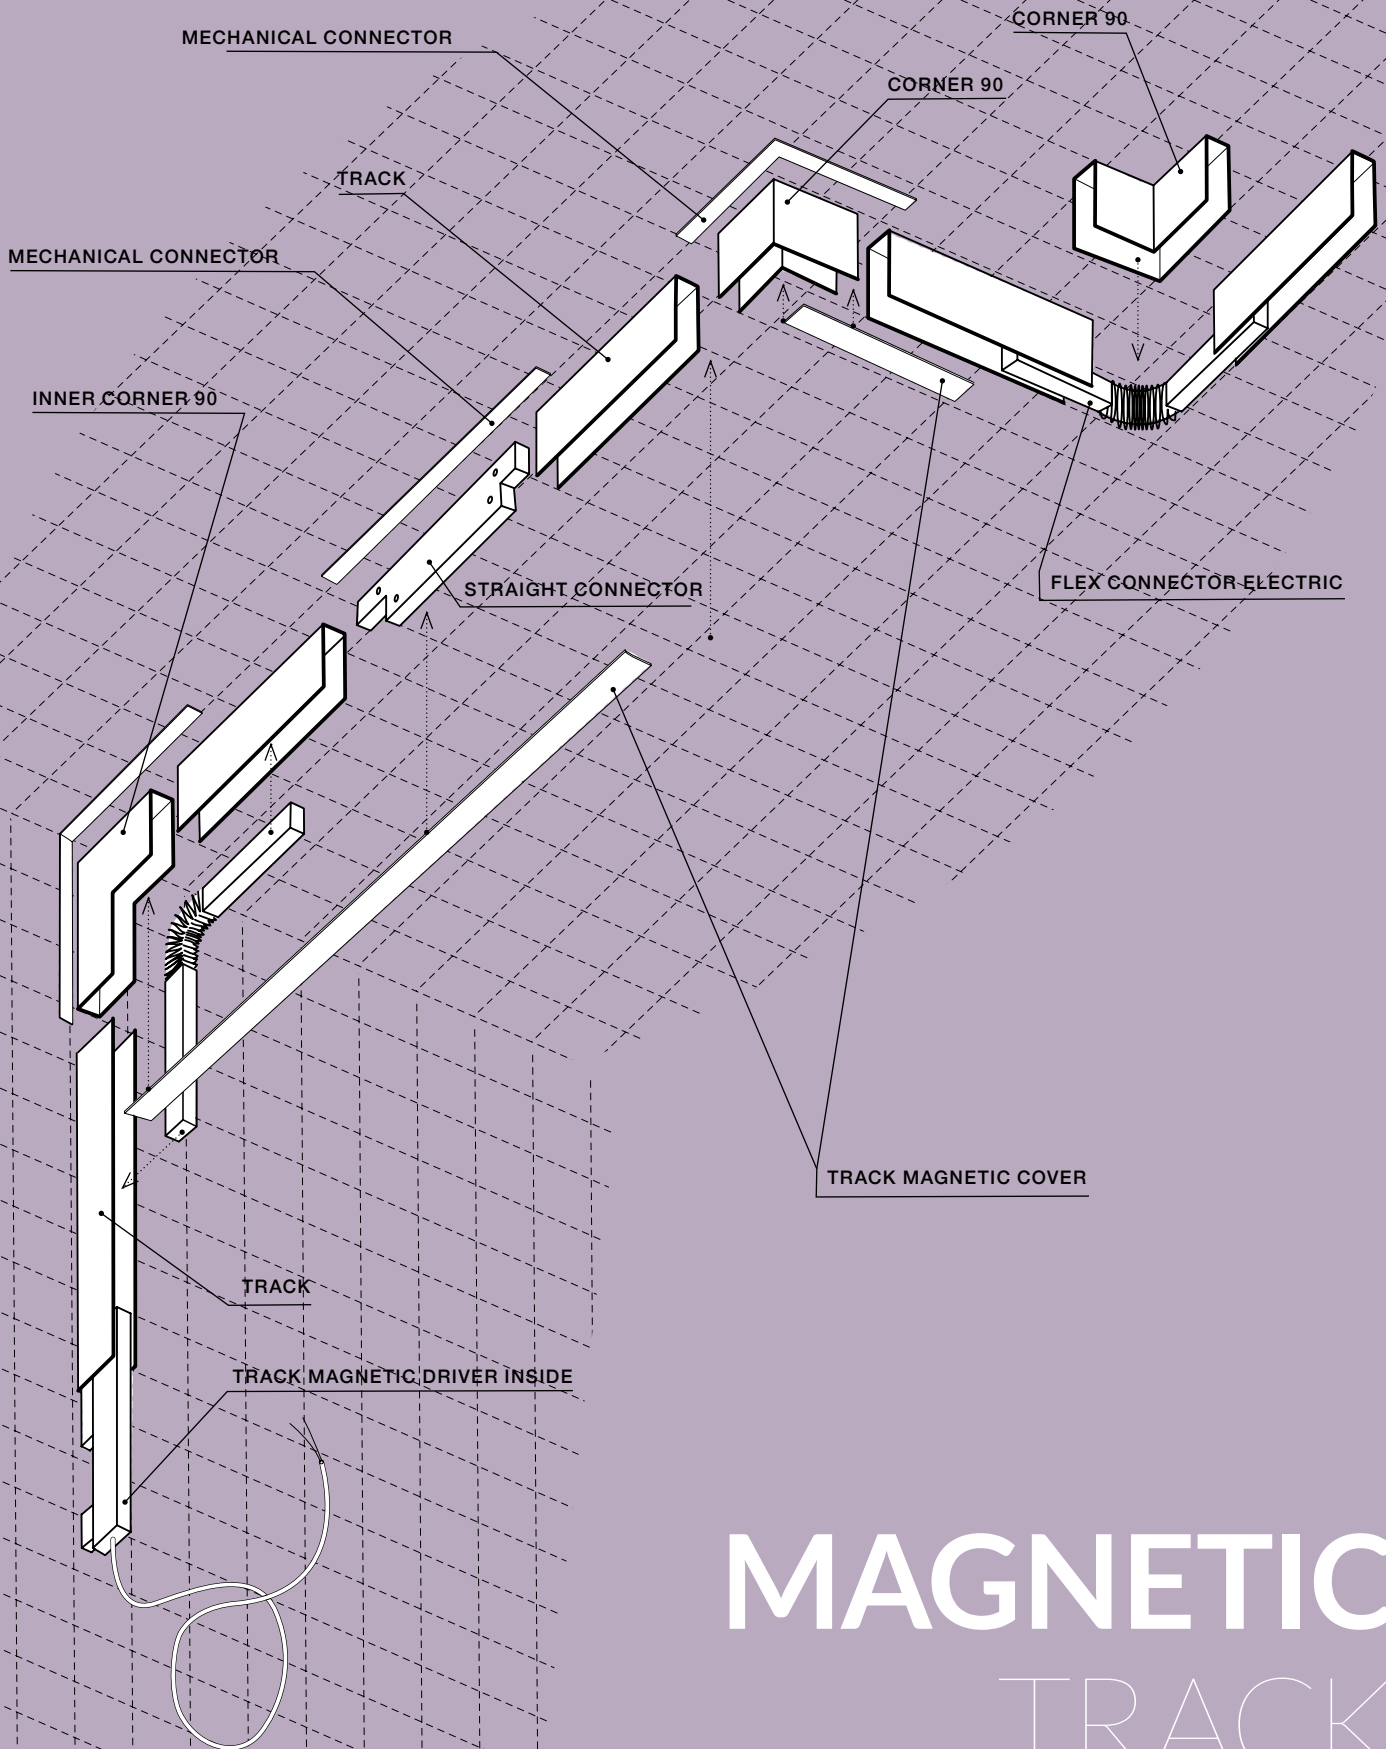

NAMING OF BASIC ACCESSORIES FOR TRACK MAGNETIC SYSTEM