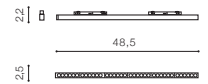

KIRA TRACK MAGNETIC 30W POINTS50 CCT SMART

LED integrated

voltage: 48V
IP20

LED 24W 1750lm

technical specification

installation: Track Magnetic – 52 or 27
beam angle: 50°

COLOUR / NEW INDEX NO.

BLACK (BK) **AZ4903**