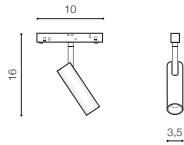

GO/BK *

NIKO 2 TRACK MAGNETIC 7W 3000K / 4000K
LED integrated

voltage: 48V

IP20

technical specification

LED 2x7W 550lm 3000K

LED 2x7W 600lm 4000K

installation: Track Magnetic – 52 or 27

beam angle: 30°

COLOUR / NEW INDEX NO.

- 3000K GOLD / BLACK (GO/BK) . . . **AZ4588**
- 3000K BLACK / BLACK (BK/BK) . . . **AZ4584**
- 3000K WHITE / BLACK (WH/BK) . . . **AZ4585**
- 4000K BLACK / BLACK (BK/BK) . . . **AZ4586**
- 4000K WHITE / BLACK (WH/BK) . . . **AZ4587**