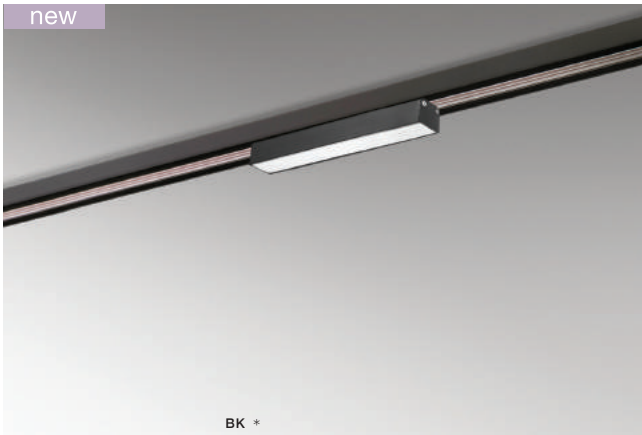

SAGA TRACK

Track Magnetic

SAGA TRACK MAGNETIC 12W MILKY120

3000K / 4000K

LED integrated

voltage: 48V

IP20

technical

specification

LED 12W 550lm 3000K

LED 12W 600lm 4000K

installation: Track Magnetic – 52 or 27

beam angle: 120°

COLOUR / NEW INDEX NO.

- ☐ 3000K WHITE (WH) **AZ4604**
- ☒ 3000K BLACK (BK) **AZ4603**
- ☐ 4000K WHITE (WH) **AZ4606**
- ☒ 4000K BLACK (BK) **AZ4605**