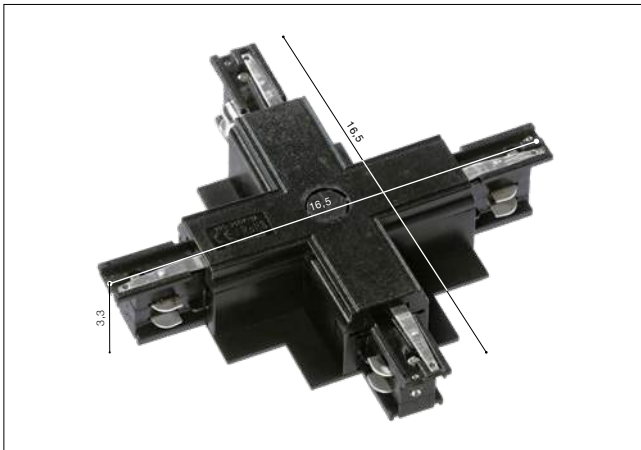

X Connector Gips

- ☒ X CONNECTOR GIPS (BLACK) **AZ4302**
- ☐ X CONNECTOR GIPS (WHITE) **AZ4301**

Flexible Connector

- ☒ FLEXIBLE CONNECTOR (BLACK) **AZ4282**
- ☐ FLEXIBLE CONNECTOR (WHITE) **AZ4281**

End Cap

- ☒ END CAP (BLACK) **AZ4288**
- ☐ END CAP (WHITE) **AZ4287**

TRACK 3 LINE ELECTRIC ADAPTER

- ☒ ELECTRIC (BLACK) **AZ3003**
- ☐ ELECTRIC (WHITE) **AZ3012**