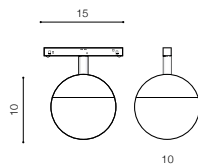

beam angle: 190° 

**LED**

\* - EXPLANATION SHORTCUT PAGE 2 (E)

GO \*

**ELSA TRACK MAGNETIC 7W 3000K / 4000K**

LED integrated

voltage: 48V

IP20