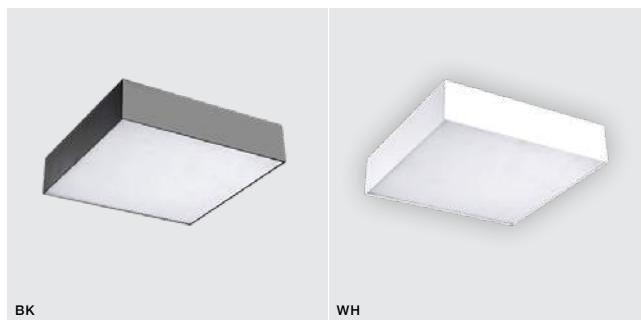

MONZA II S 50 3000K/ 4000K DIMM

LED integrated

voltage: 230V

LED 74W 6120lm 3000K

IP20

LED 74W 6120lm 4000K

LED

technical

installation place

specification

beam angle: 120°

COLOUR / NEW INDEX NO.

- ☐ 3000K WHITE (WH) **AZ3695**
- ☒ 3000K BLACK (BK) **AZ3694**
- ☐ 4000K WHITE (WH) **AZ3698**
- ☒ 4000K BLACK (BK) **AZ3697**