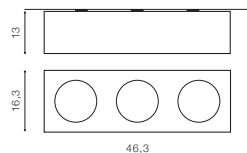

bulb not included

voltage: 230V	Bulbs and connector types are shown on the pages 70-71
IP20	
	installation place ☐

COLOUR / NEW INDEX NO.

☒ BLACK / ALUMINIUM (BK / ALU) . . . **AZ0965**

☐ WHITE / ALUMINIUM (WH / ALU) . . . **AZ0964**

TILT 45°