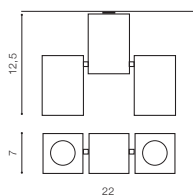

TILT 90°

* - EXPLANATION SHORTCUT PAGE 2 (E)