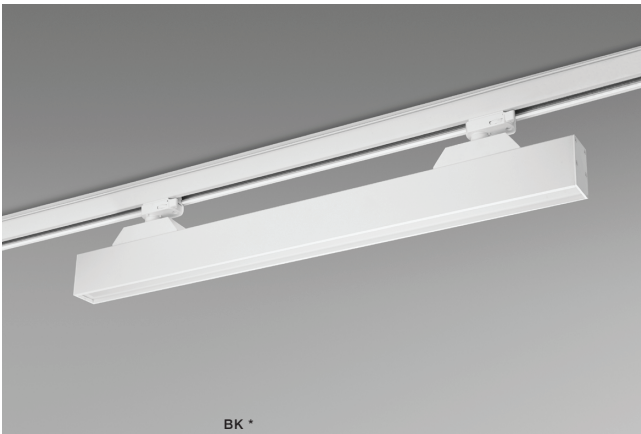

LINNEA 86 TRACK 3 LINE 36W CCT SWITCH

LED integrated

voltage: 230V	LED 36W 2000lm		LED
IP20	3000K | 4000K | 5000K CCT		
technical specification	installation: Track 3 Line		
	beam angle: 120°		

COLOUR / NEW INDEX NO.

- ☐ WHITE (WH) **AZ4568**
- ☒ BLACK (BK) **AZ4567**