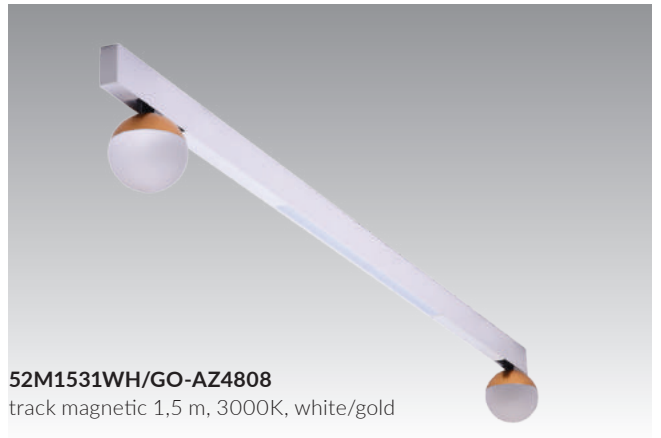

LED 41W 2910lm 4000K

installation: Track Magnetic

pendant with AZ4828 or AZ4829

COLOUR / NEW INDEX NO.

	3000K BLACK (BK) . . . . .	<b>AZ4806</b>	(52M1531BK)
	3000K BLACK/GOLD (BK/GO) . . . . .	<b>AZ4807</b>	(52M1531BK/GO)
	3000K WHITE/GOLD (WH/GO) . . . . .	<b>AZ4808</b>	(52M1531WH/GO)
	4000K BLACK (BK) . . . . .	<b>AZ4809</b>	(52M1541BK)