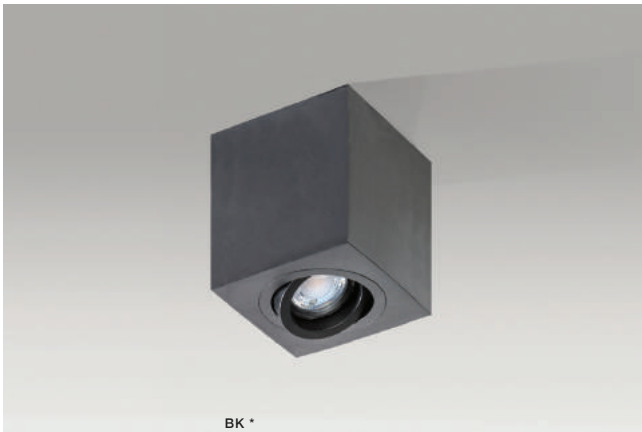

BRANT SQUARE

Exposed downlights

BK *

BRANT SQUARE

bulb not included

voltage: 230V	LED connect GU10 1x Max 50W
IP20	
	installation place

COLOUR / NEW INDEX NO.

- WHITE (WH) **AZ2824**
- BLACK (BK) **AZ2825**

TILT 20°