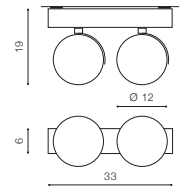

BK *

JERRY 3 12V

bulb not included

voltage: 12V	connect 3x QR111 MAX 50W	
IP20	dimer driver 12V – included	
	installation place	

COLOUR / NEW INDEX NO.

- WHITE (WH) **AZ1723**
- BLACK (BK) **AZ1724**
- CHROME (CH) **AZ1750**