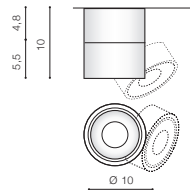

COSTA SPOT

LED integrated

voltage: 230V	LED 12W 1020lm 3000K		
IP20			
technical specification	installation place inlet opening Ø 8,9cm		
	beam angle: 24°		

COLOUR / NEW INDEX NO.

- ☒ WHITE/WHITE (WH/WH) **AZ2705**
- ☒ BLACK/BLACK (BK/BK) **AZ2706**