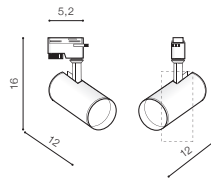

installation: Track 1 Line

specification

beam angle: 40°

COLOUR / NEW INDEX NO.

- BLACK (BK) . . . . . **AZ4656**
- WHITE (WH) . . . . . **AZ4657**

\* - EXPLANATION SHORTCUT PAGE 2 (E)

WH \*

WH