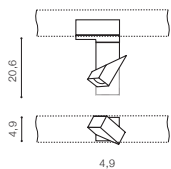

SANTOS SQUARE TRACK

LED integrated

voltage: 230V

LED 12W 1020lm 3000K

IP20

LED

technical

installation: Track 3 Line

specification

beam angle: 60°

COLOUR / NEW INDEX NO.

- ☐ WHITE (WH) **AZ3524**
- ☒ BLACK (BK) **AZ3525**