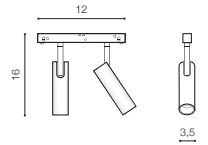

NIKO TRACK MAGNETIC 7W 3000K / 4000K
LED integrated

voltage: 48V

IP20

technical specification

LED 7W 550lm 3000K

LED 7W 600lm 4000K

installation: Track Magnetic – 52 or 27

beam angle: 30°

COLOUR / NEW INDEX NO.

- 4000K GOLD / BLACK (GO/BK) . . . **AZ4583**
- 3000K BLACK / BLACK (BK/BK) . . . **AZ4579**
- 3000K WHITE / BLACK (WH/BK) . . . **AZ4580**
- 4000K BLACK / BLACK (BK/BK) . . . **AZ4581**
- 4000K WHITE / BLACK (WH/BK) . . . **AZ4582**

NIKO 2 TRACK MAGNETIC 7W 3000K / 4000K
LED integrated

voltage: 48V

IP20

technical specification

LED 2x7W 550lm 3000K

LED 2x7W 600lm 4000K

installation: Track Magnetic – 52 or 27

beam angle: 30°

COLOUR / NEW INDEX NO.

- 3000K GOLD / BLACK (GO/BK) . . . **AZ4588**
- 3000K BLACK / BLACK (BK/BK) . . . **AZ4584**
- 3000K WHITE / BLACK (WH/BK) . . . **AZ4585**
- 4000K BLACK / BLACK (BK/BK) . . . **AZ4586**
- 4000K WHITE / BLACK (WH/BK) . . . **AZ4587**