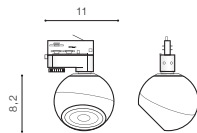

SKYE TRACK

Track 3 Line

SKYE TRACK 3 LINE 3000K

LED integrated

voltage: 230V

LED 12W 1300lm 3000K

IP20

technical

installation place: Track 3 Line

specification

beam angle: 60°

COLOUR / NEW INDEX NO.

- ☐ WHITE (WH) **AZ4519**
- ☒ BLACK (BK) **AZ4520**

WH

BK

* - EXPLANATION SHORTCUT PAGE 2 (E)