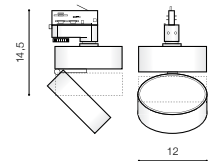

COLOUR / NEW INDEX NO.

- ☐ WHITE (WH) **AZ4548**
- ☒ BLACK (BK) **AZ4547**