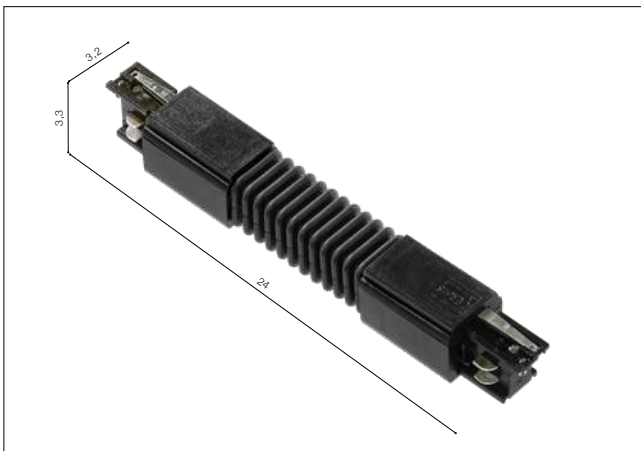

X Connector Gips

- ☒ X CONNECTOR GIPS (BLACK) **AZ4302**
- ☐ X CONNECTOR GIPS (WHITE) **AZ4301**