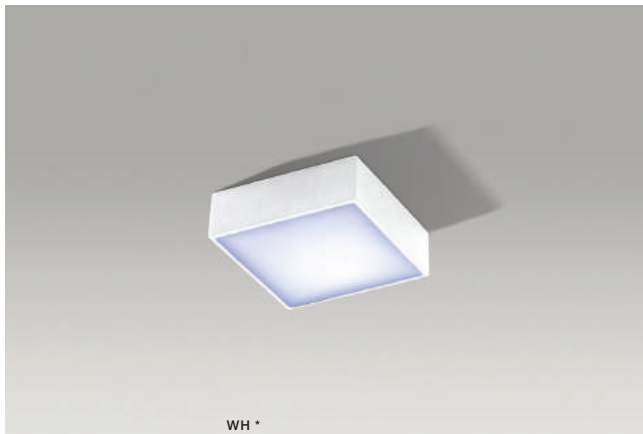

FALCO 12 3000K/4000K

Exposed downlights

FALCO 12 3000K

LED integrated

voltage: 230V	LED 12W 1020lm 3000K	
IP20	installation place	
technical specification	beam angle: 114°	

COLOUR / NEW INDEX NO.

- ☐ WHITE (WH) **AZ2780**
- ☒ BLACK (BK) **AZ2782**