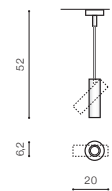

LENS ROUND

Exposed downlights

LENS ROUND

		bulb not included ☐
voltage: 230V	LED GU10 1xMax 35W	☐
IP20	installation place	☐

COLOUR / NEW INDEX NO.

- ☐ WHITE / WHITE (WH/WH) **AZ3516**
- ☐ BLACK / BLACK (BK/BK) **AZ3517**
- ☐ BLACK / GOLD (BK/GO) **AZ3518**