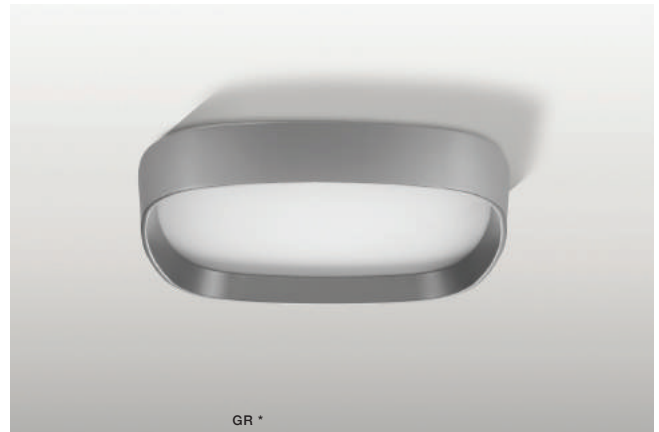

GR *

PIENZA DIMM 4000K

LED integrated

voltage: 230V

IP20

technical specification

LED 24W 1900lm 4000K dimm

installation place

beam angle: 107°

COLOUR / NEW INDEX NO.

- ☐ WHITE (WH) **AZ2718**
- ☐ GREY (GR) **AZ2720**
- ☒ BLACK (BK) **AZ2722**