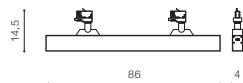

LINNEA 57 TRACK 3 LINE 24W CCT SWITCH

LED integrated

voltage: 230V	LED 24W 1400lm		LED
IP20	3000K | 4000K | 5000K CCT		
technical specification	installation: Track 3 Line		
	beam angle: 120°		

COLOUR / NEW INDEX NO.

- ☐ WHITE (WH) **AZ4566**
- ☒ BLACK (BK) **AZ4565**