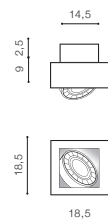

NIKEA 2 ES111

bulb not included

voltage: 230V	ES111 2x Max 16W	
IP20	installation place	

COLOUR / NEW INDEX NO.

- ☒ WHITE / BLACK (WH / BK) **AZ4439**
- ☐ WHITE (WH). **AZ4440**
- ☒ BLACK (BK). **AZ4441**