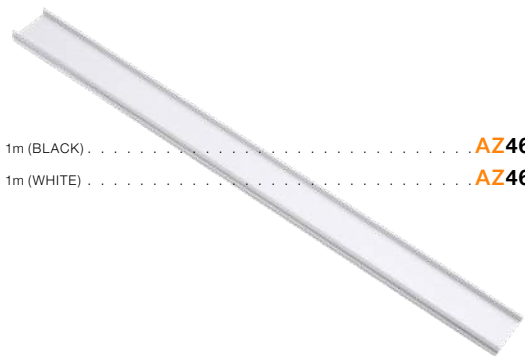

Track Magnetic Cover 1m

- ☒ COVER 1m (BLACK) **AZ4652**
- ☐ COVER 1m (WHITE) **AZ4653**