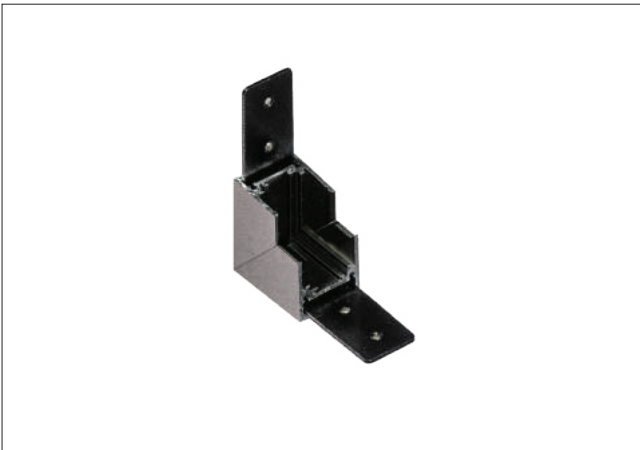

Track Magnetic 27 Inner Corner90

- ☒ 27 INNER CORNER 90 (BLACK) AZ5001
- ☐ 27 INNER CORNER 90 (WHITE) AZ5002