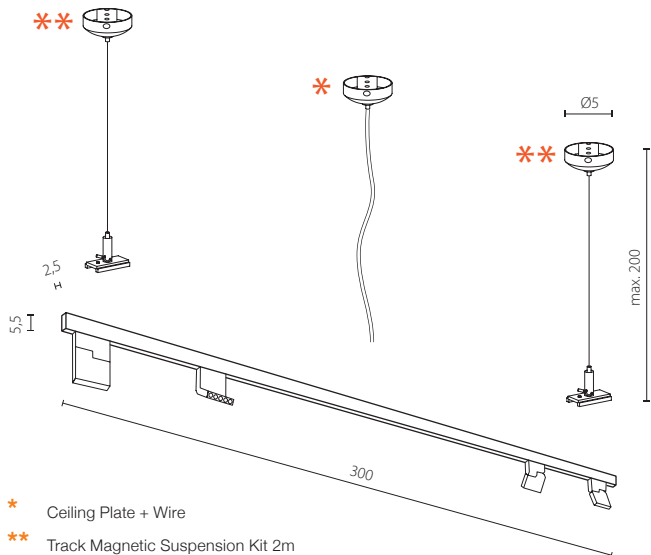

Set specification:  
 AZ4822= AZ4644 + AZ4673 + AZ4652 + 2 X AZ4604 + AZ4611 + 4 X AZ4621  
 AZ4823= AZ4645 + AZ4674 + AZ4653 + 2 X AZ4605 + AZ4612 + 4 X AZ4522

ALDO TRACK MAGNETIC 12W POINTS60 3000K BK