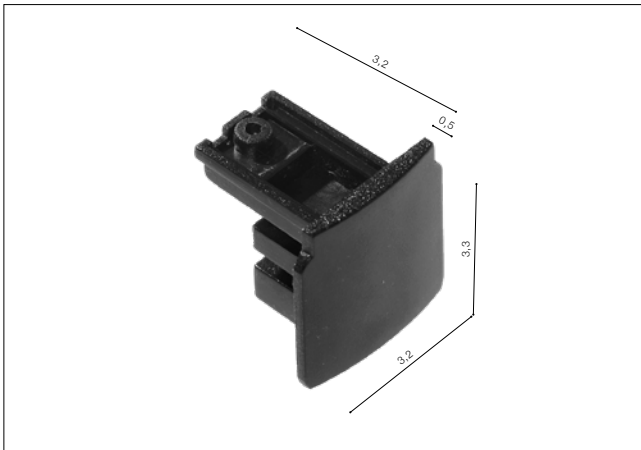

Flexible Connector

- ☒ FLEXIBLE CONNECTOR (BLACK) **AZ4282**
- ☐ FLEXIBLE CONNECTOR (WHITE) **AZ4281**