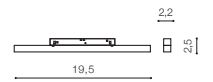

COLOUR / NEW INDEX NO.

- ☐ 3000K WHITE (WH) **AZ4600**
- ☒ 3000K BLACK (BK) **AZ4599**
- ☐ 4000K WHITE (WH) **AZ4602**
- ☒ 4000K BLACK (BK) **AZ4601**