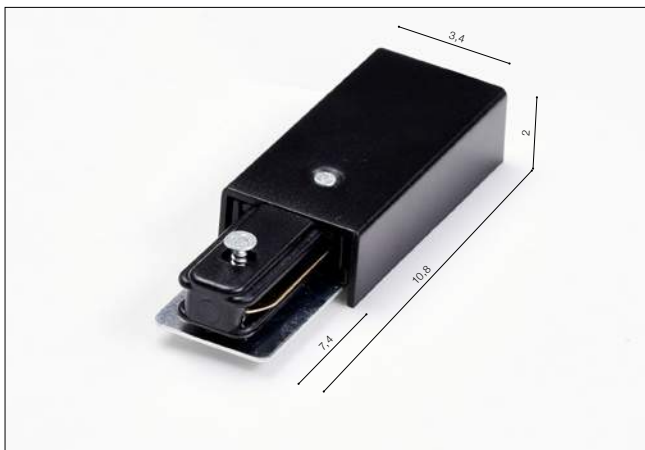

Track Set (1m, 1,5m, 2m) with THE END POWER + END CAP

- SET 1m (BLACK) **AZ4723**
- SET 1m (WHITE) **AZ4722**
- SET 1,5m (BLACK) **AZ4725**
- SET 1,5m (WHITE) **AZ4724**
- SET 2m (BLACK) **AZ4727**
- SET 2M (WHITE) **AZ4726**