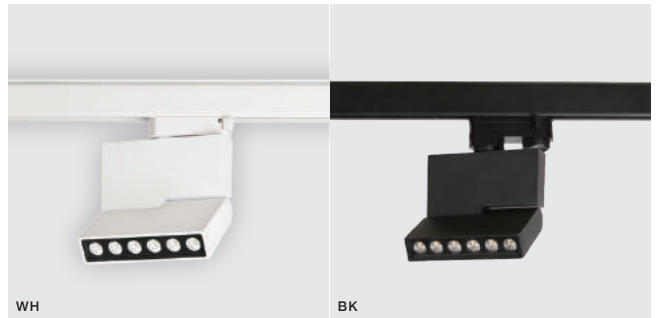

LEON 5 TRACK

LED integrated

voltage: 230V

LED 12W 1020lm 3000K

IP20

LED

technical specification

installation place: Track Electric 3 Line

beam angle: 60°

COLOUR / NEW INDEX NO.

- ☐ WHITE (WH) AZ3490
- ☒ BLACK (BK) AZ3491