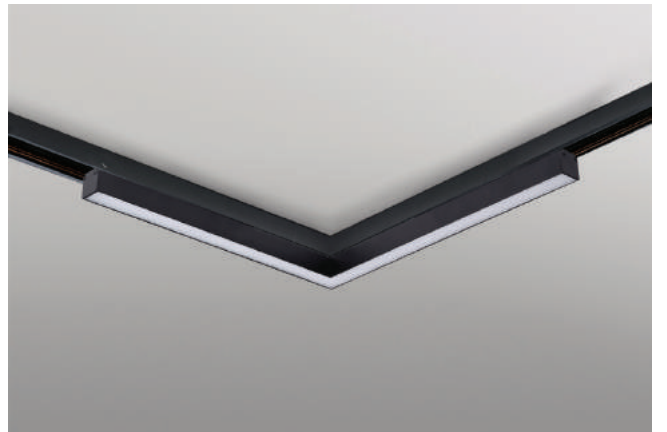

SAGA TRACK

Track Magnetic

SAGA TRACK MAGNETIC CORNER A 24W MILKY120 3000K / 4000K

LED integrated

voltage: 48V

IP20

technical

specification

LED 24W 1200lm 3000K

LED 24W 1300lm 4000K

installation: Track Magnetic – 52 or 27

beam angle: 120°