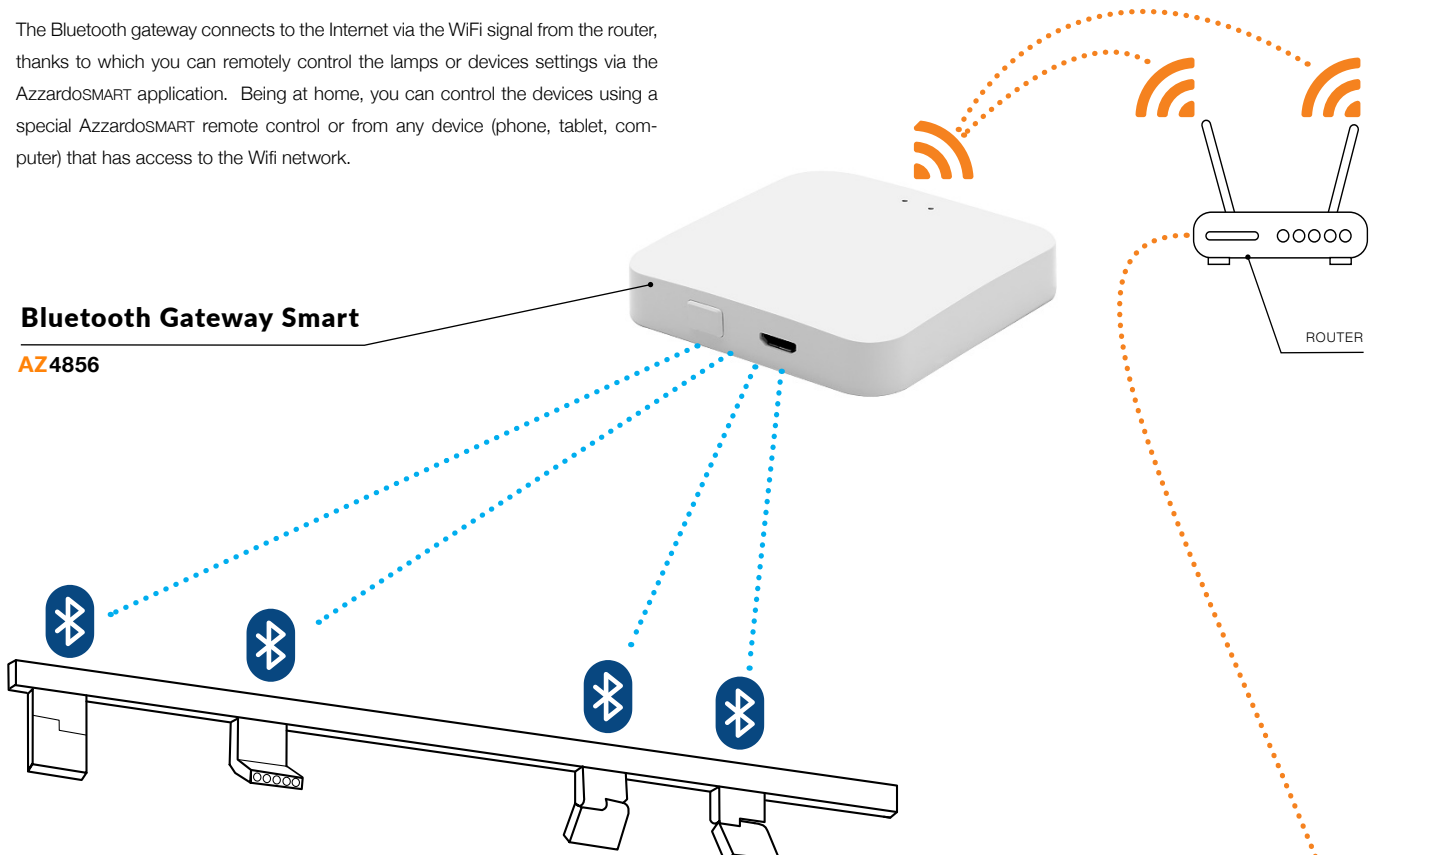

## OPTION 1 Track Magnetic Bluetooth Remote Smart Operating Schematic

**AZ4857**

DOWNLOAD THE APP **AZzardo** SMART

\* - EXPLANATION SHORTCUT PAGE 2 (E)

The Bluetooth gateway connects to the Internet via the WiFi signal from the router, thanks to which you can remotely control the lamps or devices settings via the AzzardoSMART application. Being at home, you can control the devices using a special AzzardoSMART remote control or from any device (phone, tablet, computer) that has access to the Wifi network.