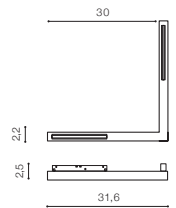

SAGA TRACK MAGNETIC CORNER B 24W MILKY120 3000K / 4000K

LED integrated

voltage: 48V

IP20

technical

specification

LED 24W 1200lm 3000K

LED 24W 1300lm 4000K

installation: Track Magnetic – 52 or 27

beam angle: 120°

COLOUR / NEW INDEX NO.

- ☐ 3000K WHITE (WH) **AZ4618**
- ☐ 3000K BLACK (BK) **AZ4617**
- ☐ 4000K WHITE (WH) **AZ4620**
- ☐ 4000K BLACK (BK) **AZ4619**