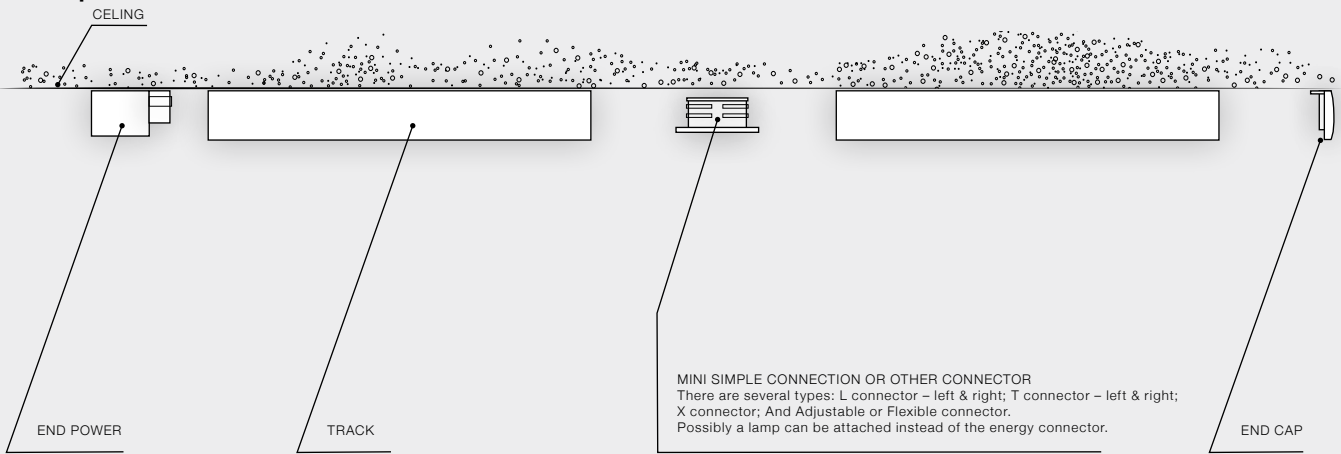

TRACK 3-LINE

Accessories for Track 3 Line

3-Li

TRACKS (1m, 1,5m, 2m, 3m)

- ☒ TRACK 1m (BLACK) **AZ2973**
- ☐ TRACK 1m (WHITE) **AZ2974**
- ☒ TRACK 1,5m (BLACK) **AZ3000**
- ☐ TRACK 1,5m (WHITE) **AZ2999**
- ☒ TRACK 2m (BLACK) **AZ2975**
- ☐ TRACK 2m (WHITE) **AZ2976**
- ☒ TRACK 3m (BLACK) **AZ4272**
- ☐ TRACK 3m (WHITE) **AZ4271**

Track Set (1m, 1,5m, 2m) with THE END POWER + END CAP

- ☒ TRACK SET 1m (BLACK) **AZ2987**
- ☐ TRACK SET 1m (WHITE) **AZ2991**
- ☒ TRACK SET 1,5m (BLACK) **AZ3001**
- ☐ TRACK SET 1,5m (WHITE) **AZ3002**
- ☒ TRACK SET 2m (BLACK) **AZ2992**
- ☐ TRACK SET 2m (WHITE) **AZ2988**

* - EXPLANATION SHORTCUT PAGE 2 (E)