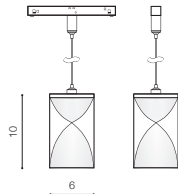

* - EXPLANATION SHORTCUT PAGE 2 (E)