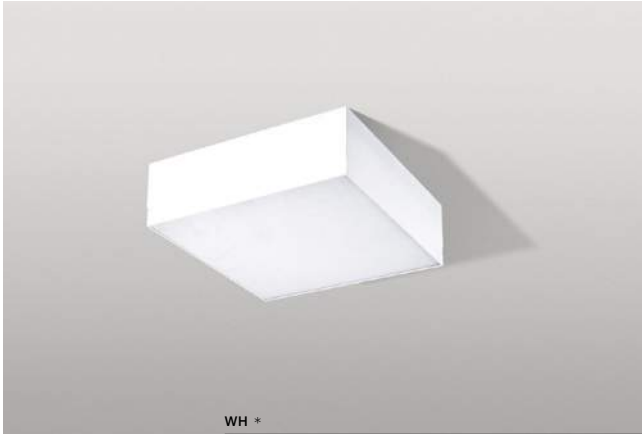

MONZA II SQUARE SCREWLESS BODY

Exposed downlights

MONZA II S 17 3000K/ 4000K

LED integrated

voltage: 230V	LED 18W 1890lm 3000K		LED
IP20	LED 18W 1940lm 4000K		
technical specification	installation place		
	beam angle: 120°		

COLOUR / NEW INDEX NO.

- 3000K BLACK (BK) **AZ3682**
- 4000K WHITE (WH) **AZ3685**
- 4000K BLACK (BK) **AZ3684**