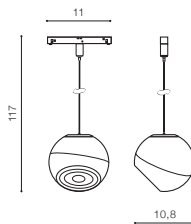

SKYE TRACK MAGNETIC PENDANT 12W 3000K

LED integrated

voltage: 48V

IP20

technical

specification

LED 12W 1200lm 3000K

installation: Track Magnetic – 52 or 27

beam angle: 60°

COLOUR / NEW INDEX NO.

☐ WHITE (WH) **AZ4637**

☒ BLACK (BK) **AZ4636**

TILT 60°