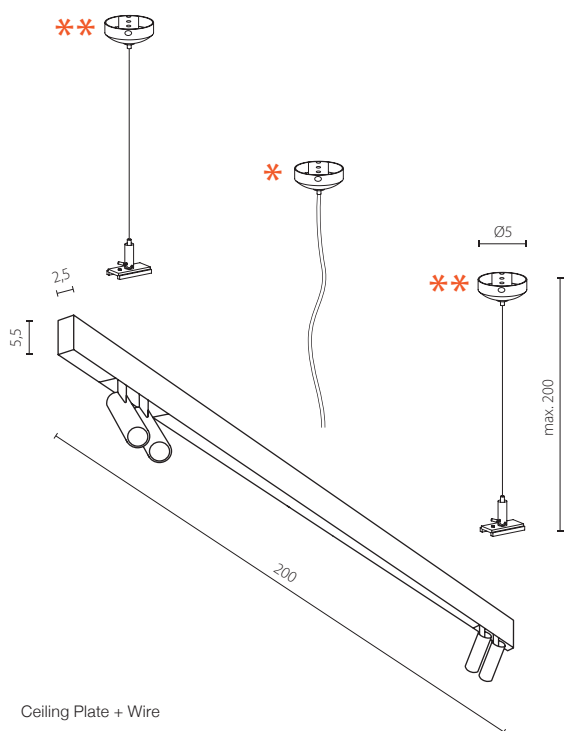

- Ceiling Plate + Wire
- ** Track Magnetic Suspension Kit 2m