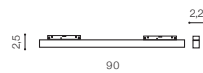

* - EXPLANATION SHORTCUT PAGE 2 (E)