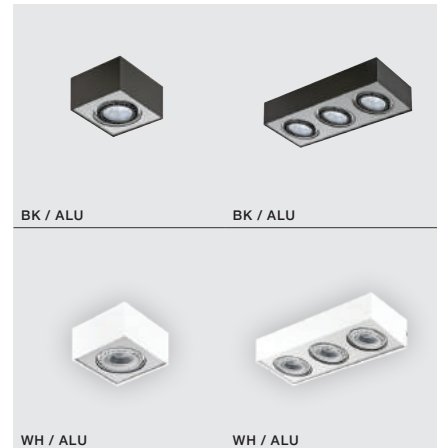

bulb not included

voltage: 230V	Bulbs and connector types are shown on the pages 70-71
IP20	
	installation place ☐

COLOUR / NEW INDEX NO.

☒ BLACK / ALUMINIUM (BK / ALU) . . . **AZ0959**

☐ WHITE / ALUMINIUM (WH / ALU) . . . **AZ0960**

TILT 45°

bulb not included

voltage: 230V	Bulbs and connector types are shown on the pages 70-71
IP20	
	installation place ☐

COLOUR / NEW INDEX NO.

☒ BLACK / ALUMINIUM (BK / ALU) . . . **AZ0965**

☐ WHITE / ALUMINIUM (WH / ALU) . . . **AZ0964**

TILT 45°