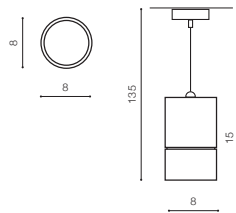

RAFFAEL

bulb not included ☒

voltage: 230V	LED connect GU10 1x Max 50W	☐
IP20	installation place	☐

COLOUR / NEW INDEX NO.

- ☒ CHROME (CH) **AZ1624**
- ☐ WHITE (WH) **AZ1623**
- ☐ GOLD (GO) **AZ1625**
- ☐ BRUSHED COPPER (BCO) **AZ1626**
- ☐ BLACK (BK) **AZ3497**