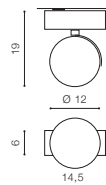

BK *

JERRY 2 230V

bulb not included

voltage: 230V	connect 2x ES111 MAX 50W	
IP20	or ADAP111 + GU10 Max 40W	
installation place		

COLOUR / NEW INDEX NO.

- ☐ WHITE (WH) **AZ1371**
- ☒ BLACK (BK) **AZ1370**