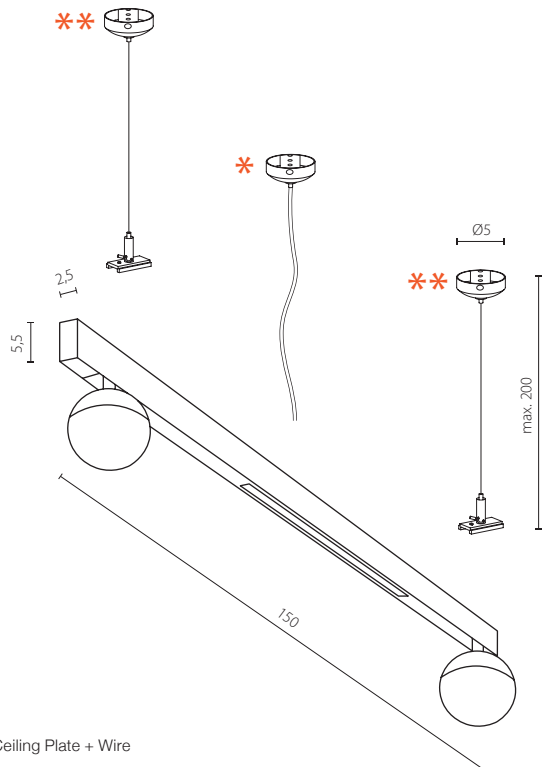

**52M1531WH/GO-AZ4808**  
track magnetic 1,5 m, 3000K, white/gold

Set specification:

- AZ4806 = AZ4640 + AZ4669 + AZ4652 + AZ4607+2x AZ4630
- AZ4807 = AZ4640 + AZ4669 + AZ4652 + AZ4607+2x AZ4632
- AZ4808 = AZ4641 + AZ4670 + AZ4653 + AZ4608+2x AZ4632
- AZ4809 = AZ4640 + AZ4671 + AZ4652 + AZ4609+2x AZ4631