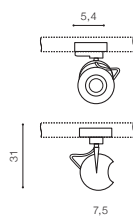

COLOUR / NEW INDEX NO.

- ☒ BLACK (BK) **AZ4710**
- ☐ WHITE (WH) **AZ4709**
- ☒ GOLD (GO) **AZ4711**