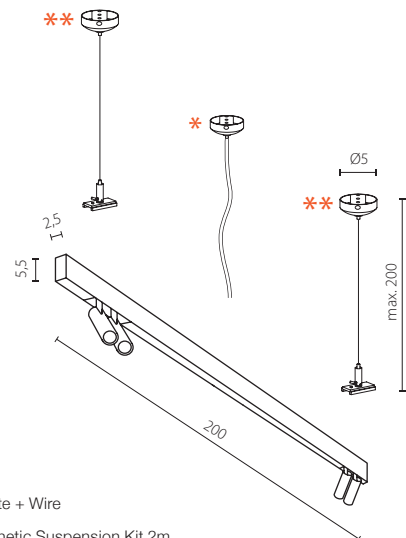

- Ceiling Plate + Wire
- ** Track Magnetic Suspension Kit 2m