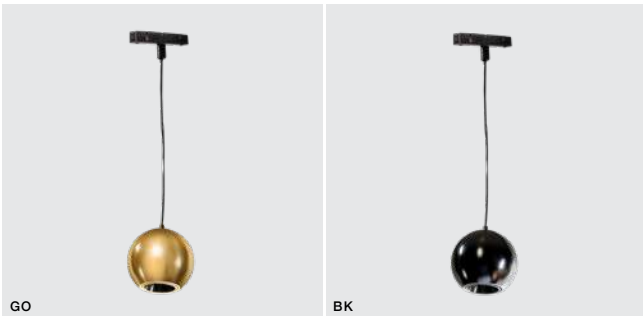

voltage: 48V

LED 5W 500lm 3000K

IP20

**LED**

technical  
specification

installation: Track Magnetic – 52 or 27

beam angle: 40°

GO