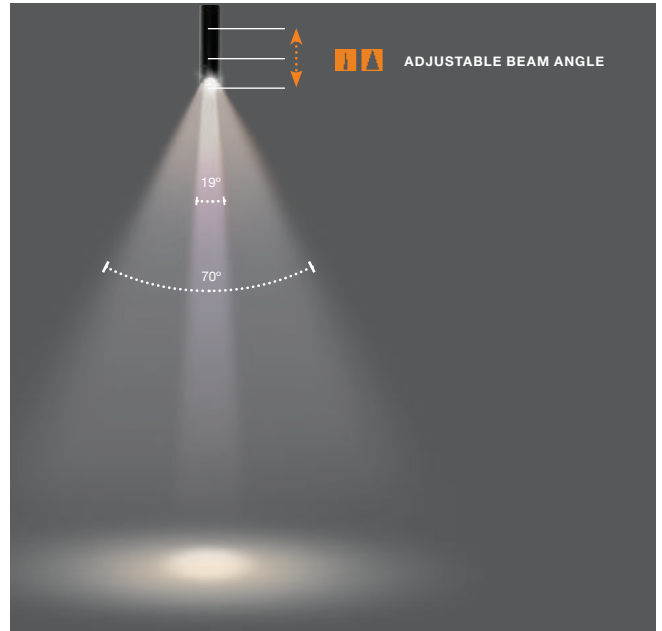

* - EXPLANATION SHORTCUT PAGE 2 (E)