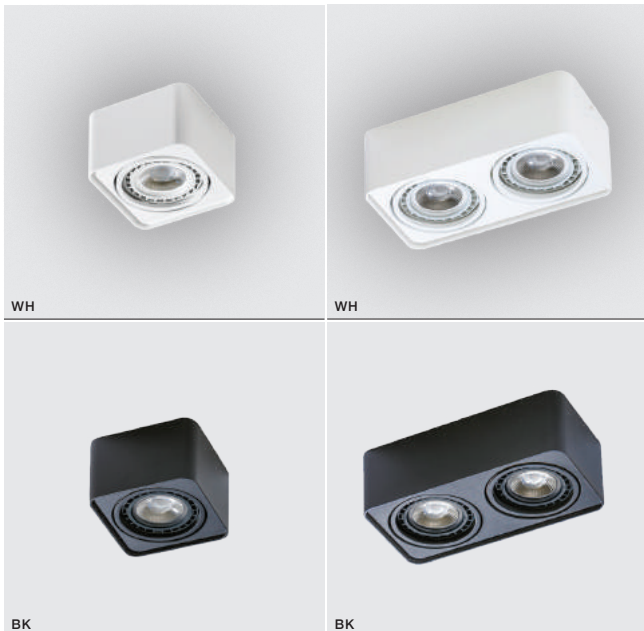

* - EXPLANATION SHORTCUT PAGE 2 (E)