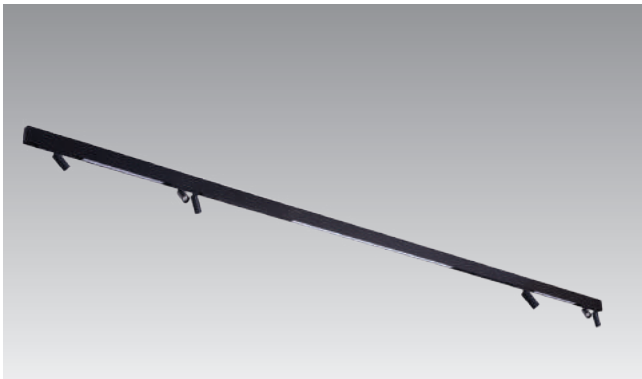

TRACK MAGNETIC SET 3 M

Sets for Track Magnetic

52M3032BK-AZ4824
track magnetic 3m, 3000K, black