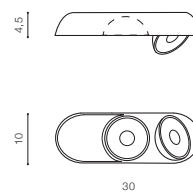

TORONTO

Exposed downlights

LED integrated

voltage: 230V	LED 10W 700lm 3000K	
IP20	installation place	
technical specification	beam angle: 21°	

COLOUR / NEW INDEX NO.

- ☐ WHITE (WH) **AZ4070**
- ☒ BLACK (BK) **AZ4064**

LED integrated

voltage: 230V	LED 2x10W 700lm 3000K	
IP20	installation place	
technical specification	beam angle: 21°	

COLOUR / NEW INDEX NO.

- ☐ WHITE (WH) **AZ4072**
- ☒ BLACK (BK) **AZ4065**

WH

BK

* - EXPLANATION SHORTCUT PAGE 2 (E)