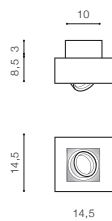

NIKEA 2 GU10

bulb not included

voltage: 230V	GU10 2x Max 50W	
IP20		
	installation place	

COLOUR / NEW INDEX NO.

- WHITE / BLACK (WH / BK) **AZ4433**
- WHITE (WH) **AZ4434**
- BLACK (BK) **AZ4435**