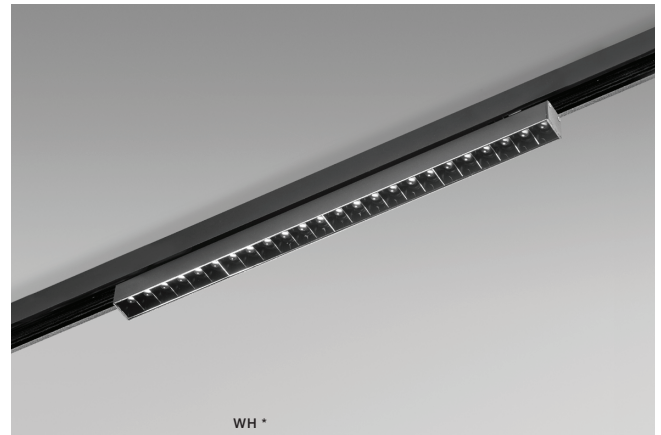

# KIRA TRACK

66

Track Magnetic

Track type – 52 mm

**KIRA TRACK MAGNETIC 12W POINTS60**

3000K / 4000K

LED integrated

voltage: 48V