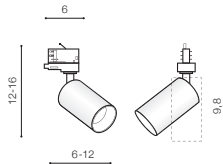

COLOUR / NEW INDEX NO.

- BLACK (BK) **AZ4205**
- BLACK / GOLD (BK/GO) **AZ4206**
- WHITE (WH) **AZ4204**