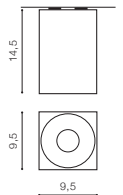

HUGO R

bulb not included ☒

voltage: 230V	LED connect GU10 1x Max.50W	☒
IP20		
	installation place	☐

COLOUR / NEW INDEX NO.

- ☐ ALUMINIUM (ALU) **AZ0829**
- ☐ BLACK (BK) **AZ0832**
- ☐ WHITE (WH) **AZ0830**
- ☐ GOLD (GO) **AZ0831**
- ☐ CHAMPAGNE (CHA) **AZ0833**
- ☐ CHROME (CH) **AZ0856**