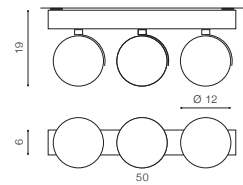

* - EXPLANATION SHORTCUT PAGE 2 (E)