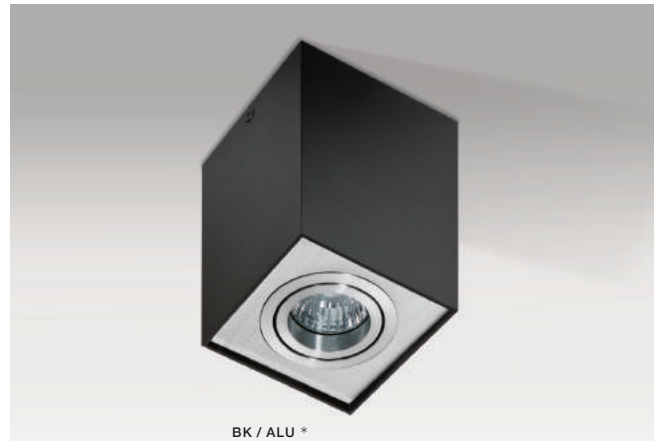

ELOY

Exposed downlights

ELOY

bulb not included ☒

voltage: 230V	LED connect GU10 1x Max.50W ☐
IP20	installation place ☐

COLOUR / NEW INDEX NO.

- ☐ ALUMINIUM (ALU) **AZ0991**
- ☒ BLACK / ALUMINIUM (BK / ALU) **AZ0930**
- ☐ WHITE (WH) **AZ0929**
- ☒ WHITE / ALUMINIUM (WH / ALU) **AZ0872**
- ☒ CHROME (CH) **AZ0873**
- ☒ BLACK / BLACK (BK / BK) **AZ2137**
- ☒ WHITE / BLACK (WH / BK) **AZ1439**