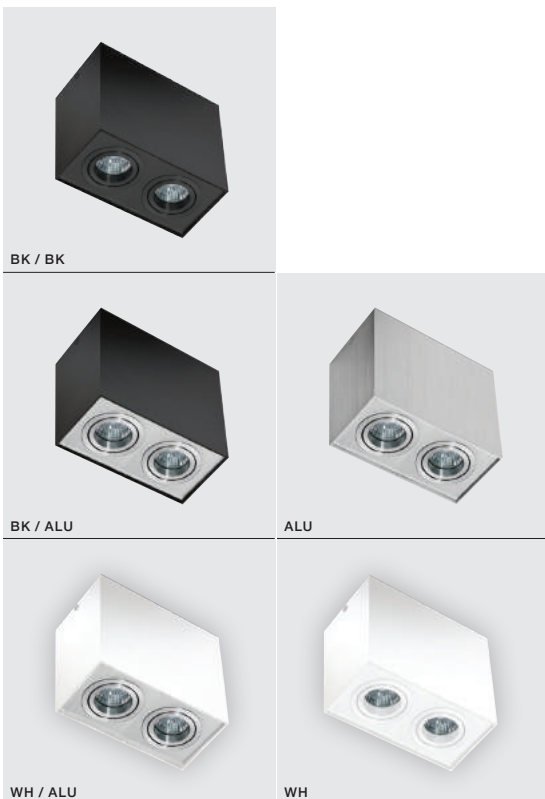

ELOY 2

bulb not included ☒

voltage: 230V	LED connect GU10 2x Max.50W ☐
IP20	installation place ☐

COLOUR / NEW INDEX NO.

- ☐ ALUMINIUM (ALU) **AZ1352**
- ☒ BLACK / ALUMINIUM (BK / ALU) **AZ1355**
- ☐ WHITE (WH) **AZ1353**
- ☒ WHITE / ALUMINIUM (WH / ALU) **AZ1354**
- ☒ BLACK / BLACK (BK / BK) **AZ2138**

* - EXPLANATION SHORTCUT PAGE 2 (E)