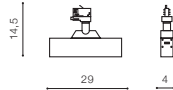

LINNEA 86 TRACK 3 LINE 36W CCT SWITCH

LED integrated

voltage: 230V	LED 36W 2000lm		LED
IP20	3000K | 4000K | 5000K CCT		
technical specification	installation: Track 3 Line		
	beam angle: 120°		

COLOUR / NEW INDEX NO.

- ☐ WHITE (WH) **AZ4568**
- ☒ BLACK (BK) **AZ4567**