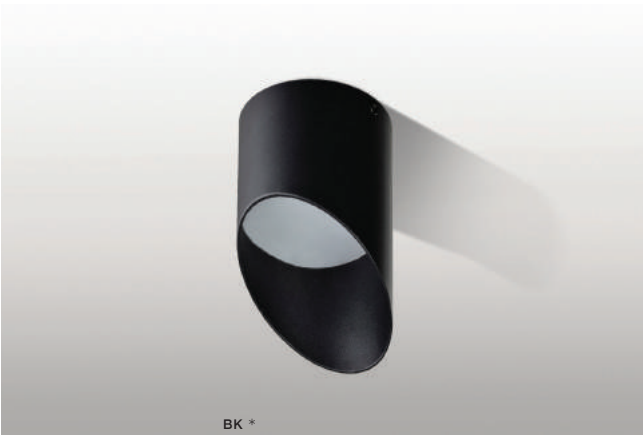

BK *

MOMO 8 3000K

LED integrated

voltage: 230V	LED 6W 3000K RA≥90 500lm	
IP20	installation place	
technical specification	beam angle: 88°	

COLOUR / NEW INDEX NO.

- ☐ WHITE (WH) **AZ2278**
- ☒ BLACK (BK) **AZ2279**