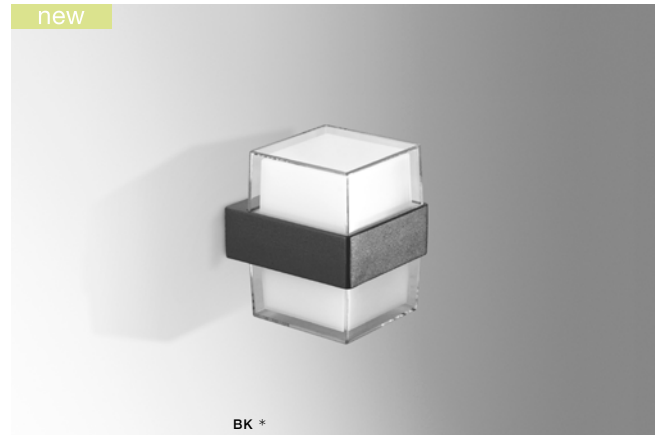

LARS SQUARE 3000K / 4000K

LED integrated

voltage: 230V	LED 13W 1000lm 3000K	
IP54	LED 13W 1000lm 4000K	
technical	installation place	
specification	beam angle: 2x 180°	

COLOUR / NEW INDEX NO.

- 3000K BLACK (BK) **AZ4506**
- 4000K BLACK (BK) **AZ4507**