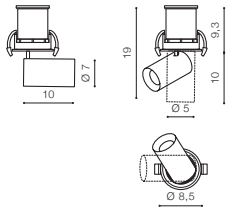

TILT 90°

ROTATION 350°