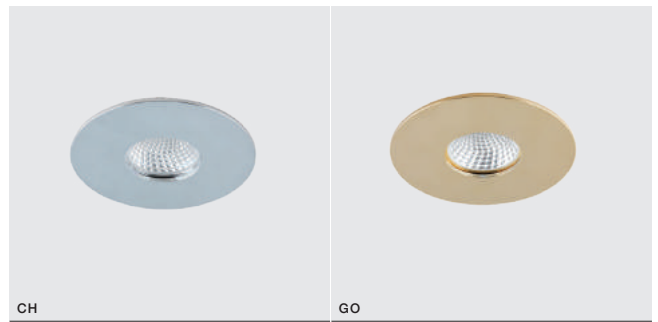

bulb not included

voltage: 230V IP20	connect GU10 1x Max 50W
	installation place
	inlet opening Ø 7,0cm

COLOUR / NEW INDEX NO.

- GOLD (GO) **AZ1611**
- CHROME (CH) **AZ1463**

GO *

PIRAMIDE XL

bulb not included

voltage: 230V IP20	connect GU10 1x Max 50W
	installation place
	inlet opening Ø 7,0cm

COLOUR / NEW INDEX NO.

- GOLD (GO) **AZ1462**
- CHROME (CH) **AZ1612**

GO

CH

* - EXPLANATION SHORTCUT PAGE 2 (E)

CH *

CH

GO

CLETO

bulb not included

voltage: 230V	connect GU10 1x Max 50W	
IP20	installation place	<input checked="" type="checkbox"/>
	inlet opening	Ø 7,0cm

COLOUR / NEW INDEX NO.

- CHROME (CH) **AZ1621**
- GOLD (GO) **AZ1622**