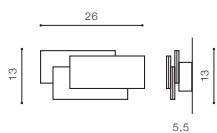

BK *

CLOVER SQUARE **

LED integrated

voltage: 230V	LED 12W 3000K 840lm	
IP20		
technical specification	installation place	
	beam angle: 360°	

COLOUR / NEW INDEX NO.

- BLACK (BK) **AZ2198**
- WHITE (WH) **AZ2199**