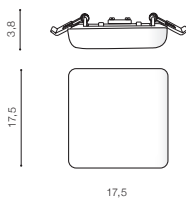

LAMIR R 17 DIMM IP44 3000K / 4000K

+ REMOTE CONTROL

LED integrated

voltage: 230V

LED 22W DIMM 1800lm 3000K

IP44

LED 22W DIMM 1800lm 4000K

technical specification

installation place ☐ adjust. inlet: 7,4÷15,1cm

beam angle: 120°

COLOUR / NEW INDEX NO.

- ☐ 3000K WHITE (WH) **AZ4387**
- ☐ 4000K WHITE (WH) **AZ4392**