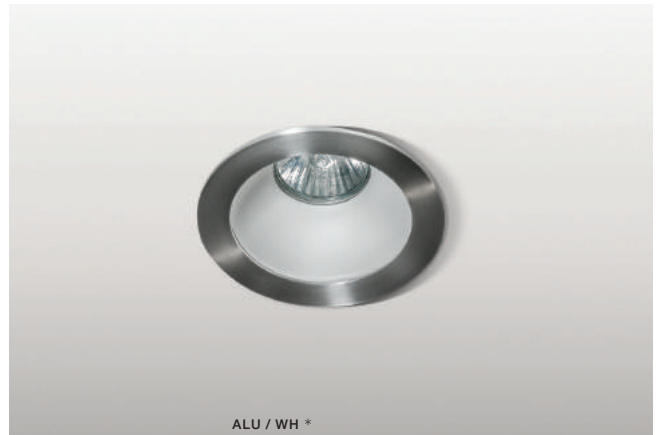

bulb not included

voltage: 230V	connect GU10 1x Max 50W	
IP20	installation place	<input checked="" type="checkbox"/>
	inlet opening	9x9cm

COLOUR / NEW INDEX NO.

CHROME (CH) **AZ1152**

TILT 45°

REMO 1 DOWNLIGHT