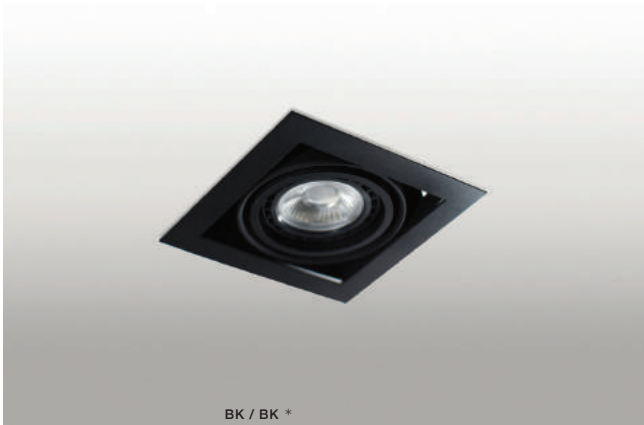

NOVA

Downlights

NOVA 1

bulb not included

voltage: 230V	connect 1x ES111 MAX 50W or ADAP111
IP20	connect GU10 1x Max 40W
	installation place
	inlet opening 15x15cm

COLOUR / NEW INDEX NO.

- BLACK / BLACK (BK /BK) **AZ2869**
- WHITE / WHITE (WH /WH) **AZ2870**
- WHITE / BLACK (WH /BK) **AZ2871**

TILT 45°