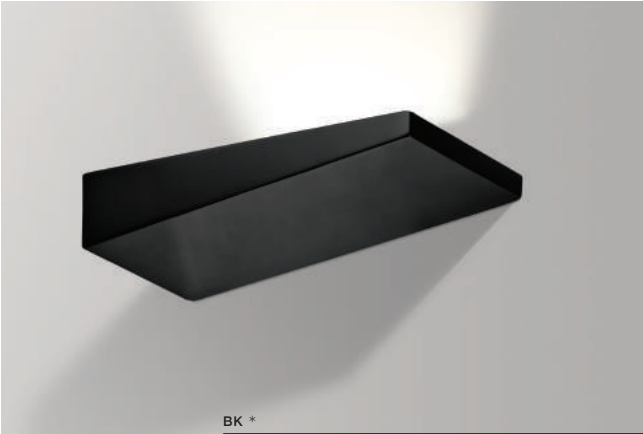

VIDAL

Indoor wall lamps

VIDAL

bulb not included 

voltage: 230V	connect G9 1x Max.40W 
IP20	
	installation place 

COLOUR / NEW INDEX NO.

- ALUMINIUM (ALU) **AZ0862**
- WHITE (WH) **AZ0863**

* - EXPLANATION SHORTCUT PAGE 2 (E)