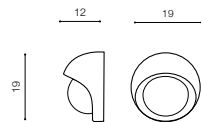

* - EXPLANATION SHORTCUT PAGE 2 (E)