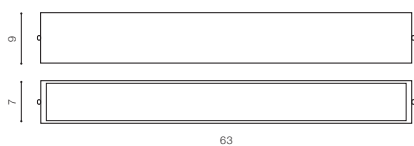

CH *

ARCHO 2C

bulb included ☒

voltage: 230V IP20	connect PL-L 1x Max.55W ☒
	installation place ☒

COLOUR / NEW INDEX NO.

☒ CHROME (CH) **AZ0328**