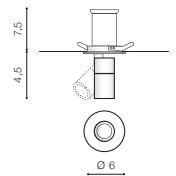

TILT 90°

ROTATION 360°