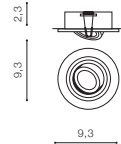

TILT 45°

* - EXPLANATION SHORTCUT PAGE 2 (E)

ALU *

CARO SQUARE

bulb not included

voltage: 230V	connect GU10 1x Max 50W
IP20	
	installation place
	inlet opening Ø8cm

COLOUR / NEW INDEX NO.

- ALUMINIUM (ALU) **AZ2435**
- BLACK (BK) **AZ2434**
- WHITE (WH) **AZ2433**