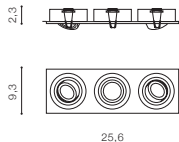

ALU *

CARO 4 SQUARE

bulb not included

voltage: 230V	connect GU10 4x Max 50W
IP20	
	installation place
	inlet opening 16x16cm

COLOUR / NEW INDEX NO.

- ☐ ALUMINIUM (ALU) **AZ2444**
- ☐ WHITE (WH) **AZ2442**