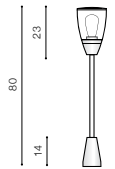

* - EXPLANATION SHORTCUT PAGE 2 (E)