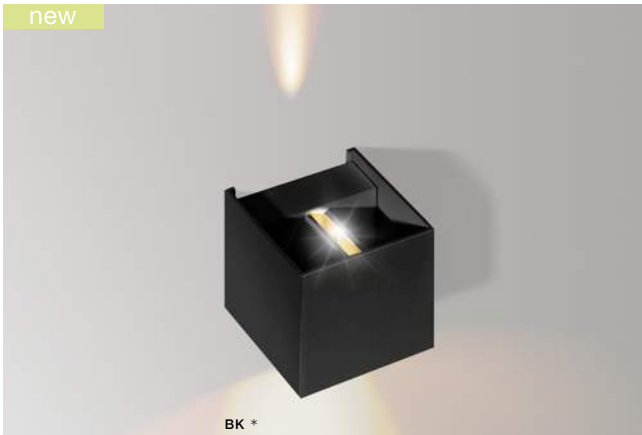

GAMBINO IP54

378

Outdoor lamps

GAMBINO 1 3000K / 4000K

LED integrated

voltage: 230V	LED 2x3W 500lm 3000K	
IP54	LED 2x3W 500lm 4000K	
technical specification	installation place	
	adjustable beam angle Max 90°	

COLOUR / NEW INDEX NO.

- ☐ 3000K WHITE (WH) **AZ0950**
- ☐ 3000K BRIGHT GREY (BGR) **AZ0958**
- ☐ 3000K DARK GREY (DGR) **AZ0957**
- ☐ 3000K BLACK (BK) **AZ4148**
- ☐ 4000K BLACK (BK) **AZ4470**
- ☐ 4000K DARK GREY (DGR) **AZ4471**
- ☐ 4000K WHITE (WH) **AZ4472**

EIGHT ADJUSTABLE LIGHT ANGLE TILT 90°