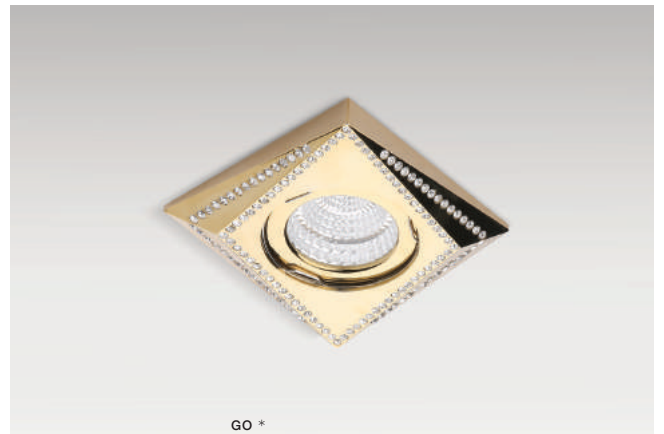

MIRA

Exclusive downlights

MIRA

bulb not included

voltage: 230V	connect GU10 1x Max 50W <input type="checkbox"/>
IP20	installation place <input type="checkbox"/>
	inlet opening <input type="checkbox"/> Ø 7cm