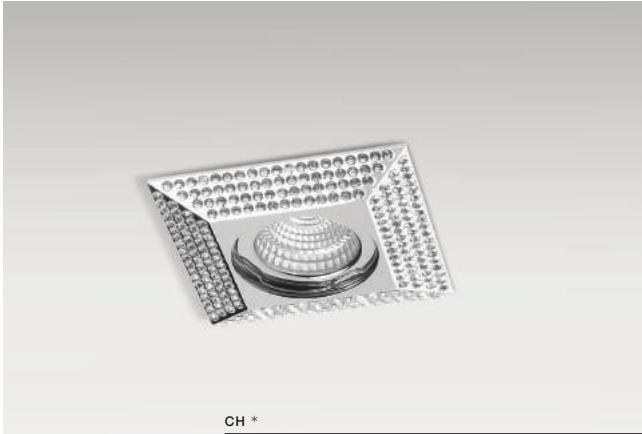

PIRAMIDE

Exclusive downlights

CH *

PIRAMIDE L

bulb not included

voltage: 230V IP20	connect GU10 1x Max 50W
	installation place
	inlet opening Ø 7,0cm

COLOUR / NEW INDEX NO.

- GOLD (GO) **AZ1611**
- CHROME (CH) **AZ1463**