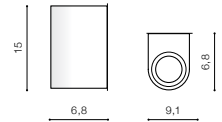

* - EXPLANATION SHORTCUT PAGE 2 (E)