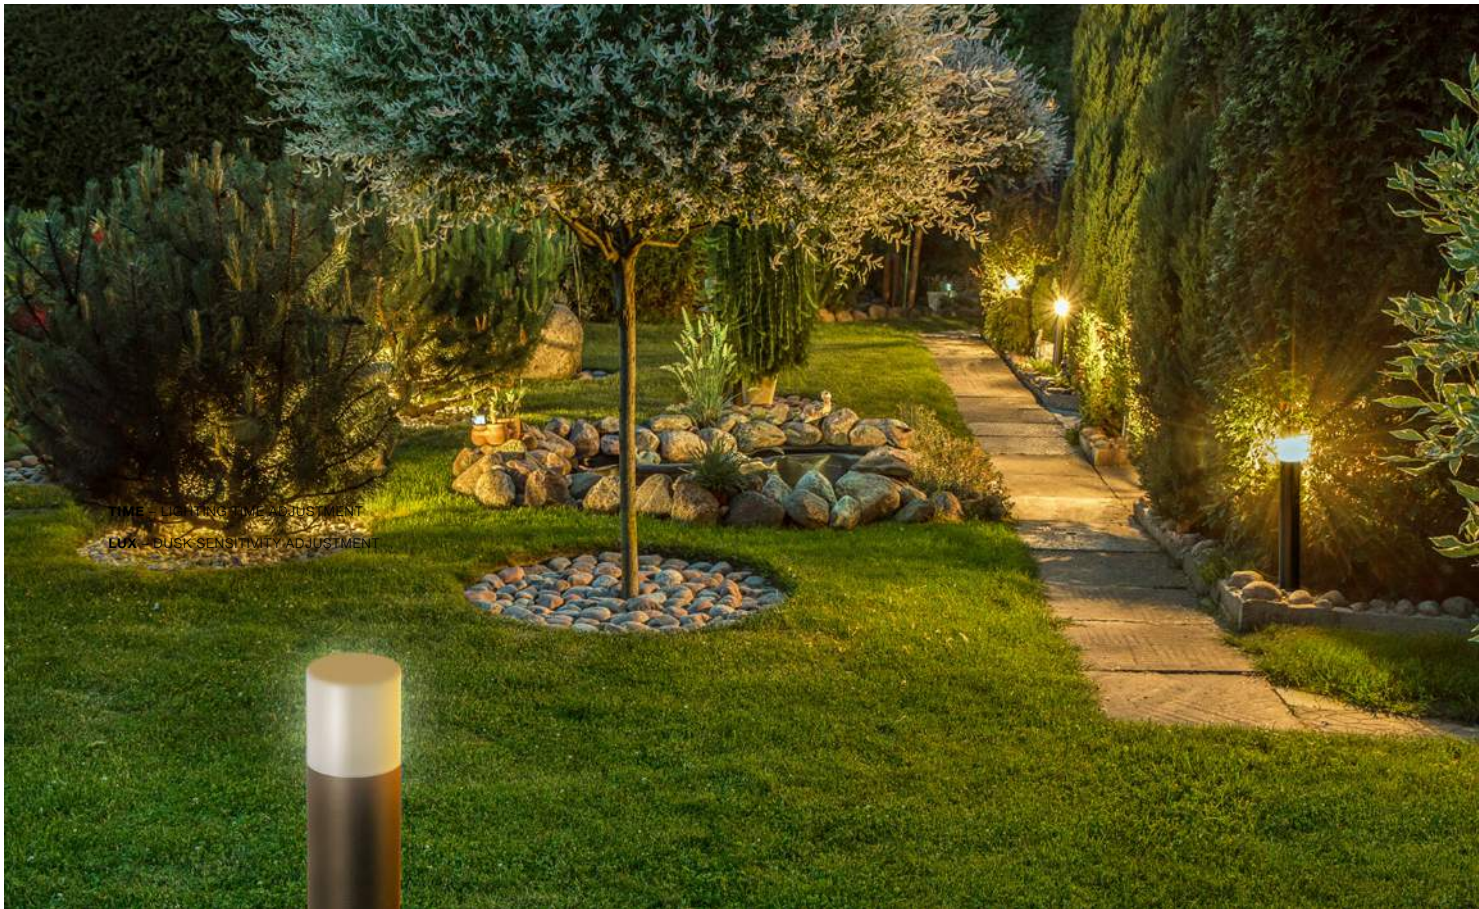

NILS 500

bulb not included

voltage: 230V	E27 1x MAX 40W
IP44	
	installation place

COLOUR / NEW INDEX NO.

BLACK (BK) **AZ4480**