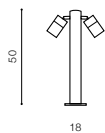

ROLF 2 900

bulb not included ☒

voltage: 230V	LED GU10 2x MAX 35W	☐
IP44		
	installation place	☐

COLOUR / NEW INDEX NO.

- BLACK (BK) **AZ4458**
- DARK GREY (DGR) **AZ4459**