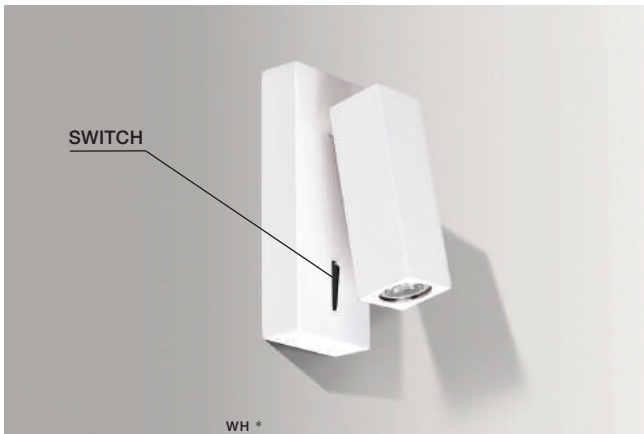

COLOUR / NEW INDEX NO.

- WHITE / ALUMINIUM (WH / ALU) . . . **AZ0763**
- ALUMINIUM (ALU) **AZ0766**

* - EXPLANATION SHORTCUT PAGE 2 (E)

ANGUS LED SWITCH

LED integrated

voltage: 230V	LED 3W 250lm 3000K	
IP20		
technical specification	installation place	
	beam angle: 15°	