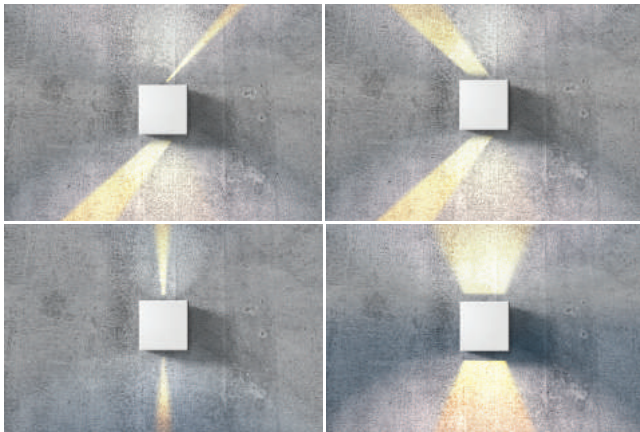

voltage: 230V	connect G9 1x Max.40W 
IP20	installation place 

COLOUR / NEW INDEX NO.

- ALUMINIUM (ALU) **AZ0893**
- WHITE (WH) **AZ0894**

GAMBINO LED IP54

314

Indoor wall lamps

FOUR ADJUSTABLE LIGHT ANGLE

BGR *