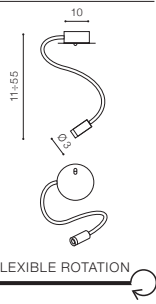

LED

technical

installation place

specification

beam angle: 10°

COLOUR / NEW INDEX NO.

- BLACK (BK) **AZ2943**
- WHITE (WH) **AZ2944**

AZzardo[®]