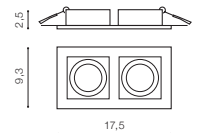

WH *

PACO 2

bulb not included

voltage: 230V	connect GU10 2x Max 50W
IP20	
	installation place
	inlet opening 8x16cm

COLOUR / NEW INDEX NO.

- ALUMINIUM (ALU) **AZ0798**
- BLACK (BK) **AZ0800**
- WHITE (WH) **AZ0799**