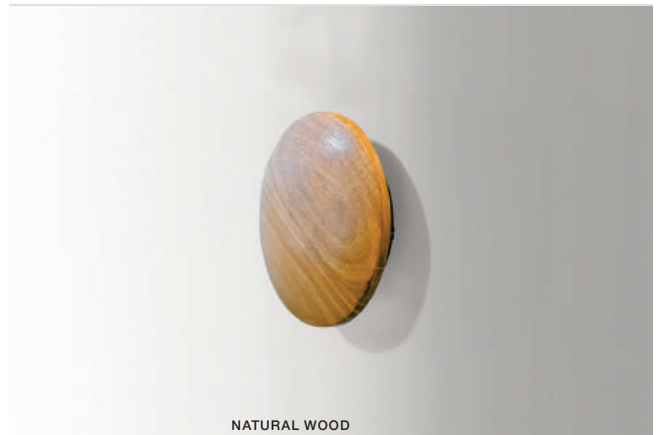

* - EXPLANATION SHORTCUT PAGE 2 (E)

NATURAL WOOD

ANCONA WOOD S

LED integrated

voltage: 230V	LED 6W 360lm 3000K	
IP20		
technical specification	installation place	
	beam angle: 360°	

COLOUR / NEW INDEX NO.

NATURAL WOOD (WH) **AZ2714**