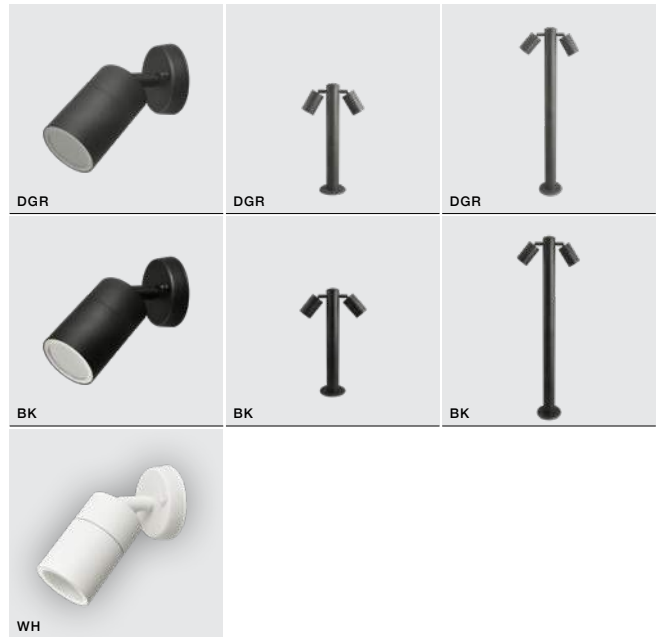

ROLF 2 500

bulb not included ☒

voltage: 230V	LED GU10 2x MAX 35W	☐
IP44		
	installation place	☐

COLOUR / NEW INDEX NO.

- BLACK (BK) **AZ4456**
- DARK GREY (DGR) **AZ4457**