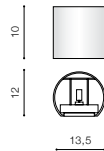

LETICIA 2 LED

LED integrated

voltage: 230V
IP54

LED 2x3W 400lm 3000K

technical specification

installation place

adjustable beam angle Max 90°

COLOUR / NEW INDEX NO.

- BLACK (BK) **AZ4469**
- DARK GREY (DGR) **AZ2189**
- WHITE (WH) **AZ2190**

TILT 90°