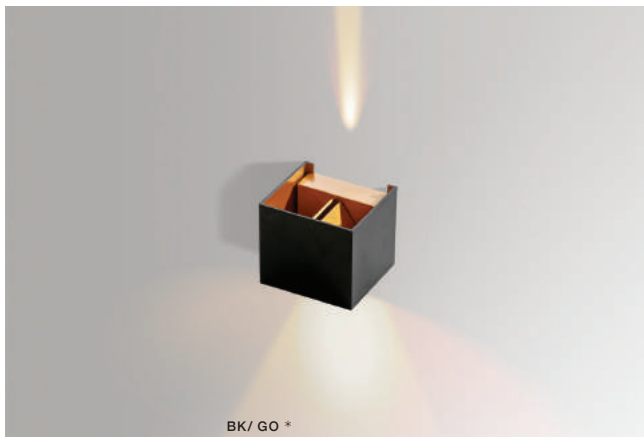

LETICIA

Indoor wall lamps

BK / GO *