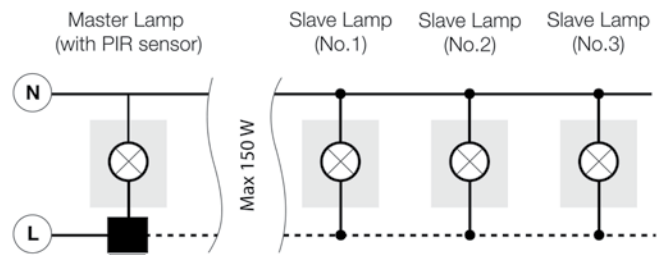

TILT 90°

MASTER SLAVE SYSTEM

One lamp with a PIR sensor (passive motion sensor) is enough to turn on all other lamps connected to the Master line (in the diagram it is marked with a dashed line).

TIME – LIGHTING TIME ADJUSTMENT