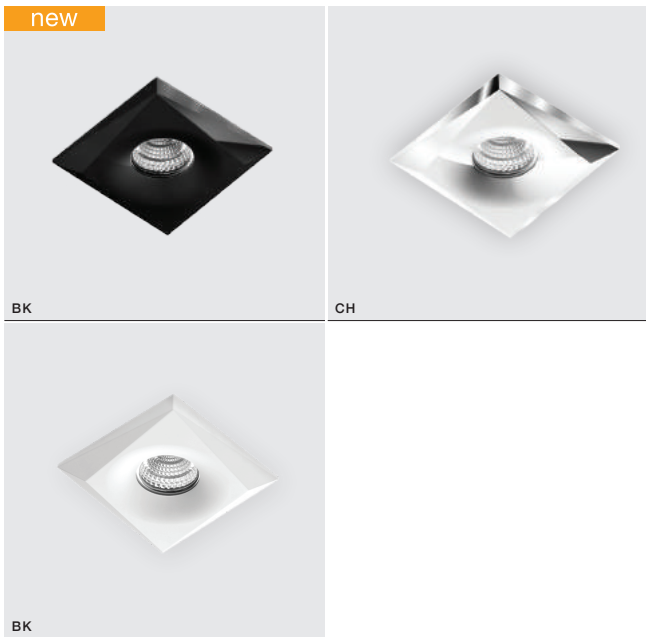

LORENZO

bulb not included ☒

voltage: 230V	connect GU10 1x Max 50W ☐
IP20	installation place ☐
	inlet opening ☐ 7cm

COLOUR / NEW INDEX NO.

- ☐ WHITE MATT (WH) **AZ1496**
- ☒ CHROME (CH) **AZ1617**
- ☒ BLACK (BK) **AZ4173**