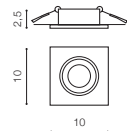

voltage: 230V	GU10 1x Max 50W
IP20	
	installation place
	inlet opening Ø 8cm

COLOUR / NEW INDEX NO.

- ALUMINIUM (ALU) **AZ0806**
- WHITE (WH) **AZ0807**
- BLACK (BK) **AZ4144**

WH

ALU

new

BK

IVO