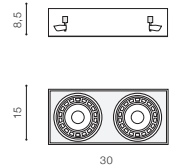

TILT 45°

BK / BK *

NOVA 2 GIPS

bulb not included

voltage: 230V	connect 2x ES111 MAX 50W or ADAP111
IP20	connect GU10 2x Max 40W
installation place	
inlet opening 30.5x15.2cm	

COLOUR / NEW INDEX NO.

- BLACK / BLACK (BK /BK) **AZ2935**
- WHITE / WHITE (WH /WH) **AZ2934**