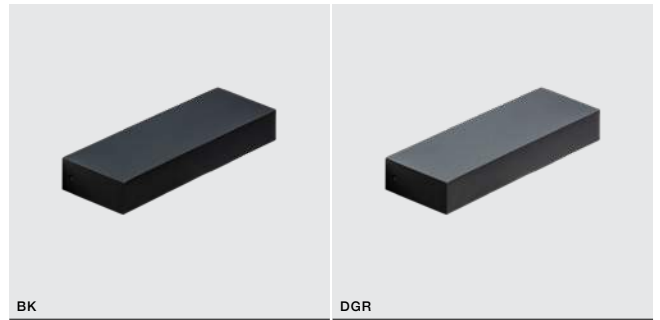

CASOLA IP54

374

Outdoor lamps