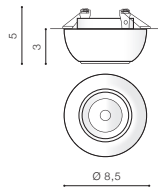

* - EXPLANATION SHORTCUT PAGE 2 (E)