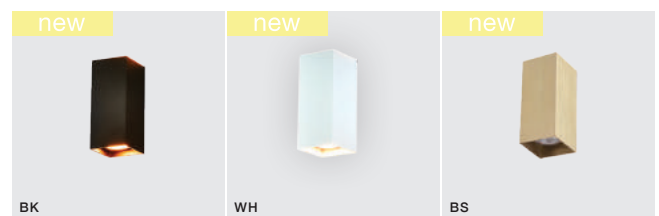

VELIA SQUARE 2

bulb not included ☒

voltage: 230V	GU10 2x Max 50W	☐
IP20	installation place	☐

COLOUR / NEW INDEX NO.

- ☐ WHITE (WH) **AZ4403**
- ☒ BLACK (BK) **AZ4401**
- ☐ BRASS (BS) **AZ4402**