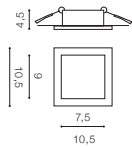

COLOUR / NEW INDEX NO.

- WHITE / BLACK (WH / BK) **AZ1362**
- BLACK / GOLD (BK/GO) **AZ2802**
- WHITE / WHITE (WH/WH) **AZ2801**
- BLACK / BLACK (BK/BK) **AZ4142**