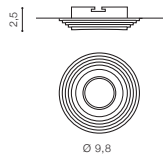

* - EXPLANATION SHORTCUT PAGE 2 (E)