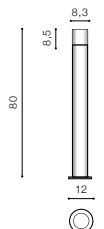

bulb not included

voltage: 230V	E27 1x MAX 40W
IP44	
	installation place

COLOUR / NEW INDEX NO.

BLACK (BK) **AZ4480**

bulb not included

voltage: 230V	E27 1x MAX 40W
IP44	
	installation place

COLOUR / NEW INDEX NO.

BLACK (BK) **AZ4481**