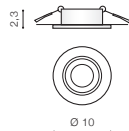

CARLO

Downlights

CARLO

bulb not included ☒

voltage: 230V	GU10 1x Max 50W	
IP20	installation place	☒
	inlet opening	Ø 8cm

COLOUR / NEW INDEX NO.

- ALUMINIUM (ALU) **AZ0804**
- WHITE (WH) **AZ0805**
- BLACK (BK) **AZ4141**

ALU

* - EXPLANATION SHORTCUT PAGE 2 (E)