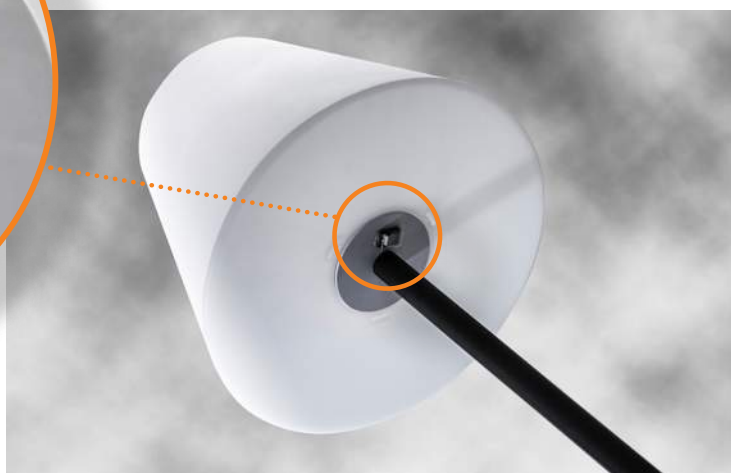

waterproof switch button