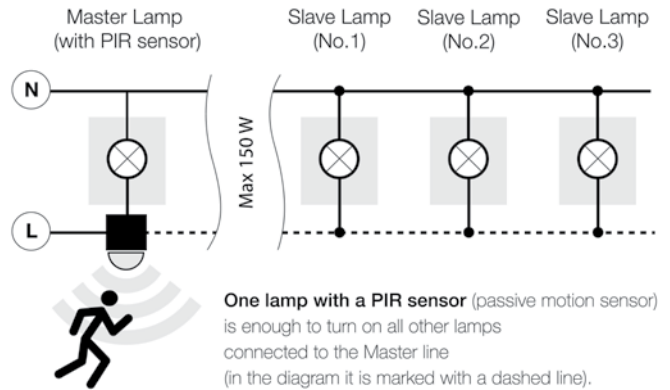

MASTER SLAVE SYSTEM (OPTION)

* – EXPLANATION SHORTCUT PAGE 2 (E)