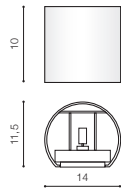

LETICIA 2 LED

LED integrated

voltage: 230V	LED 2x3W 3000K 420lm	
IP54		
technical specification	installation place	
	beam angle: adjustable max 90°	

COLOUR / NEW INDEX NO.

- DARK GRAY (DGR) **AZ2189**
- WHITE (WH) - **AZ2190**

FOUR ADJUSTABLE LIGHT ANGLE TILT 90°