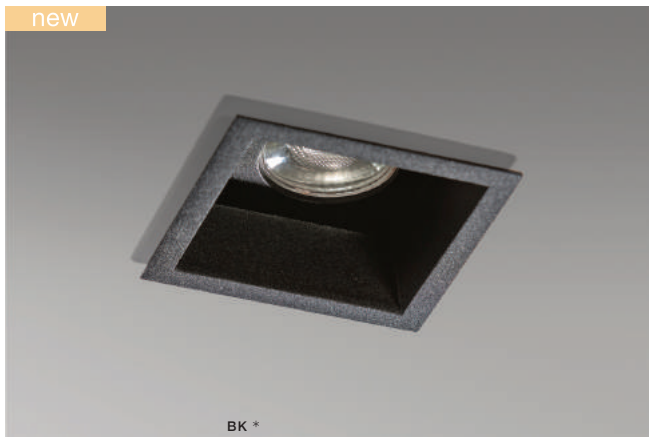

TILT 40°

connecting element included

* - EXPLANATION SHORTCUT PAGE 2 (E)

MILET

Downlights

MILET

bulb not included

voltage: 230V	GU10 1x Max 50W
IP20	
	installation place
	inlet opening 7,2 x 7,2cm