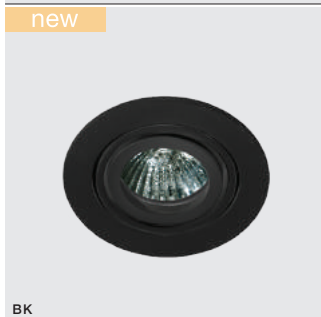

CARLO

Downlights

CARLO

bulb not included ☒

voltage: 230V	GU10 1x Max 50W	
IP20	installation place	☒
	inlet opening	Ø 8cm

COLOUR / NEW INDEX NO.

- ALUMINIUM (ALU) **AZ0804**
- WHITE (WH) **AZ0805**
- BLACK (BK) **AZ4141**

WH

ALU

BK

* - EXPLANATION SHORTCUT PAGE 2 (E)