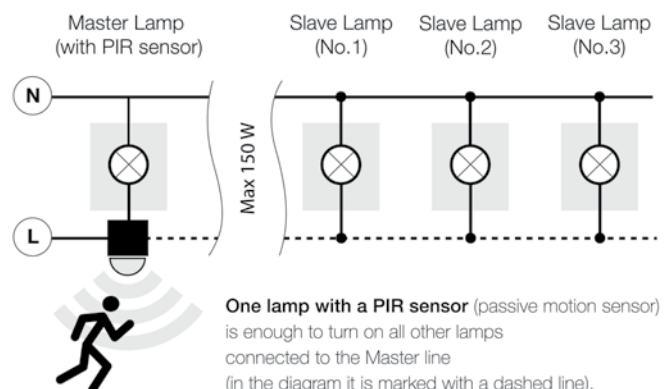

MASTER SLAVE SYSTEM