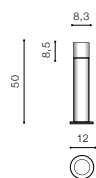

NILS 800

bulb not included

voltage: 230V	E27 1x MAX 40W
IP44	
	installation place

COLOUR / NEW INDEX NO.

BLACK (BK) **AZ4481**