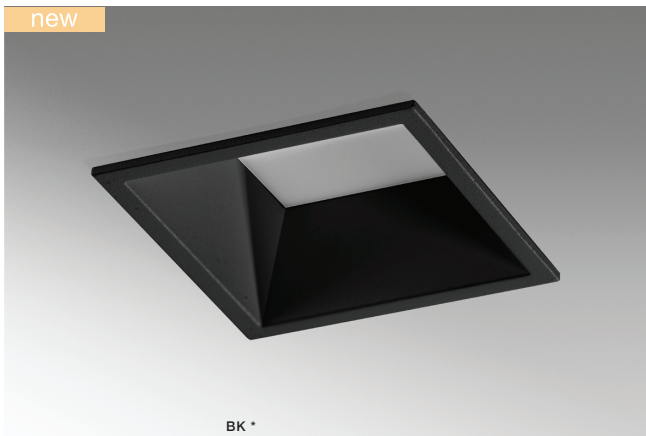

installation place inlet opening 13cm

beam angle: 100°

COLOUR / NEW INDEX NO.

- WHITE (WH) **AZ4222**
- BLACK (BK) **AZ4224**

Ø 14,5

* - EXPLANATION SHORTCUT PAGE 2 (E)

AIDA SQUARE 10W 3000K

LED integrated

voltage: 230V

LED 9W 700lm 3000K

IP20

LED

technical specification

installation place inlet opening 9,2x9,2cm

beam angle: 100°

COLOUR / NEW INDEX NO.

- WHITE (WH) **AZ4226**
- BLACK (BK) **AZ4227**

AIDA SQUARE 16W 3000K

LED integrated

voltage: 230V

LED 16W 1300lm 3000K

IP20

LED

technical specification