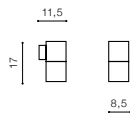

new

SORANO WALL

bulb not included

voltage: 230V	E27 1x MAX 40W	
IP54	installation place	

COLOUR / NEW INDEX NO.

- BLACK (BK) **AZ4446**
- DARK GREY (DGR) **AZ4357**