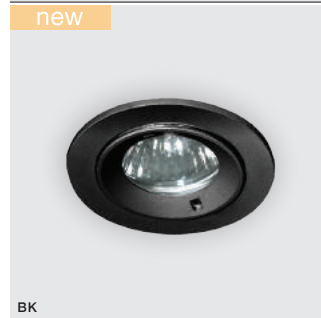

TITO

bulb not included

voltage: 230V	connect GU10 1x 7W only LED
IP54	installation place
	inlet opening Ø 6cm

COLOUR / NEW INDEX NO.

- ALUMINIUM (ALU) **AZ0814**
- WHITE (WH) **AZ0815**
- BLACK (BK) **AZ4139**