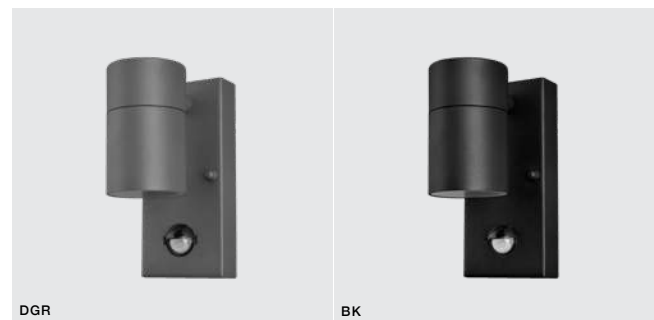

voltage: 230V	GU10 2x MAX 35W
IP44	
	installation place <input type="checkbox"/>

COLOUR / NEW INDEX NO.

- BLACK (BK) **AZ4473**
- DARK GREY (DGR) **AZ4474**

MASTER SLAVE SYSTEM

VENTA IP54

372

Outdoor lamps

VENTA