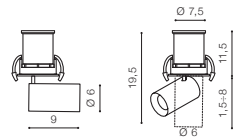

TILT 90°

ROTATION 350°