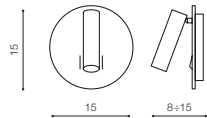

installation place

specification

beam angle: 360°+10°

COLOUR / NEW INDEX NO.

- SATIN NICKEL (NI). **AZ2552**
- CHROME (CH). **AZ2424**
- BLACK (BK). **AZ3204**

TILT 90°

ROTATION 180°

LUMI LED