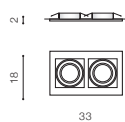

VERDI 3

bulb not included

voltage: 230V	connect 3x ES111 MAX 50W or ADAP111
IP20	connect GU10 3x Max 40W
	installation place
	inlet opening 45x17cm