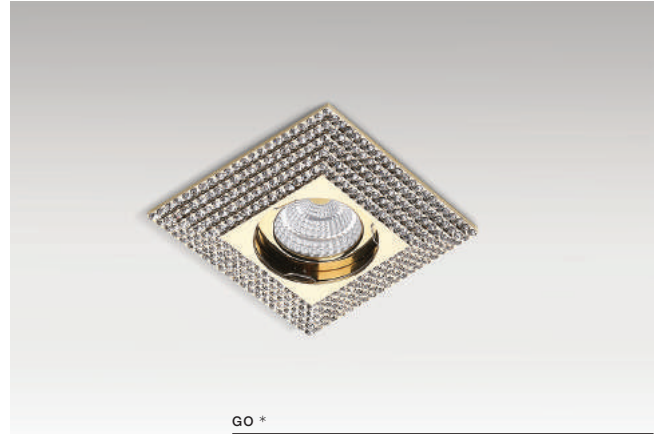

bulb not included

voltage: 230V IP20	connect GU10 1x Max 50W
	installation place
	inlet opening Ø 7,0cm

COLOUR / NEW INDEX NO.

- GOLD (GO) **AZ1611**
- CHROME (CH) **AZ1463**

GO *

PIRAMIDE XL

bulb not included