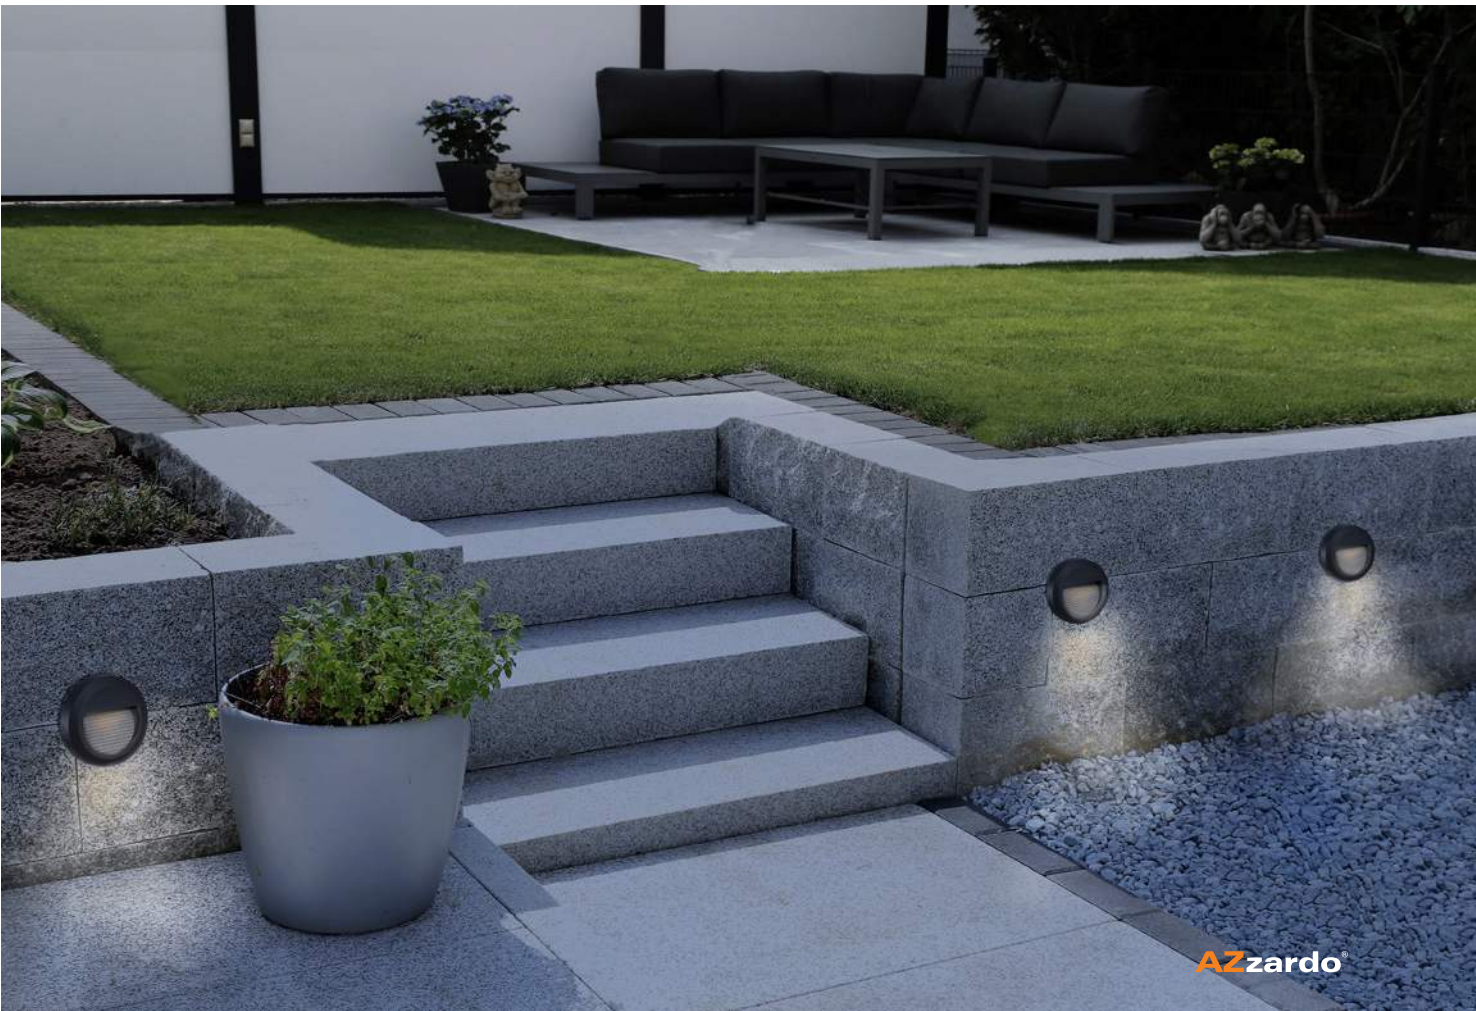

new

DGR *

OVE WALL 3000K / 4000K

LED integrated

voltage: 230V

IP54

technical

specification

LED 2W 150lm 3000K

LED 2W 150lm 4000K

installation place

beam angle: 60°

COLOUR / NEW INDEX NO.

3000K DARK GREY (DGR) **AZ4508**

4000K DARK GREY (DGR) **AZ4509**