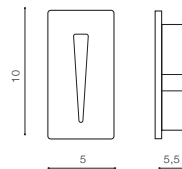

COLOUR / NEW INDEX NO.

- WHITE (WH) **AZ2963**
- BLACK (BK) **AZ2964**
- SATIN NICKEL (SN) **AZ2965**