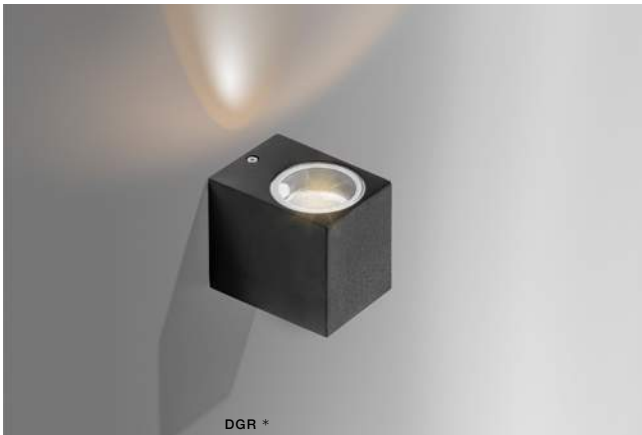

* - EXPLANATION SHORTCUT PAGE 2 (E)

REZIA IP54

Outdoor lamps

363

RIMINI SQUARE IP54

Outdoor lamps

RIMINI 1 SQUARE

bulb not included