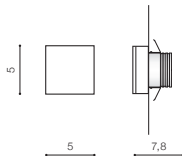

technical specification

installation place inlet opening Ø 4,8cm
beam angle: 360°

COLOUR / NEW INDEX NO.

- BLACK (BK) **AZ3372**
- WHITE (WH) **AZ3373**
- SATIN NICKEL (SN) **AZ3374**

SANE

304

Indoor wall lamps