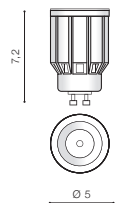

**ELEGANT BULB LED GU10 7W
DEDICATED
FOR EXCLUSIVE DOWNLIGHTS SERIES**