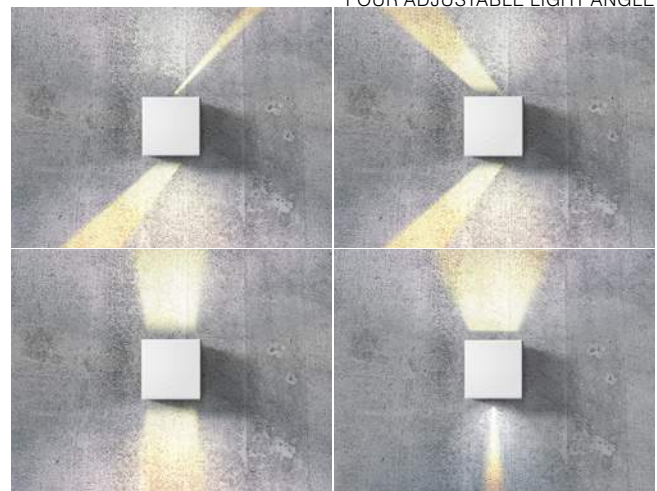

- WHITE (WH) **AZ1882**

EIGHT ADJUSTABLE LIGHT ANGLE TILT 90°

FOUR ADJUSTABLE LIGHT ANGLE

* - EXPLANATION SHORTCUT PAGE 2 (E)

LETICIA 2 LED

LED integrated

voltage: 230V
IP54

LED 2x3W 400lm 3000K