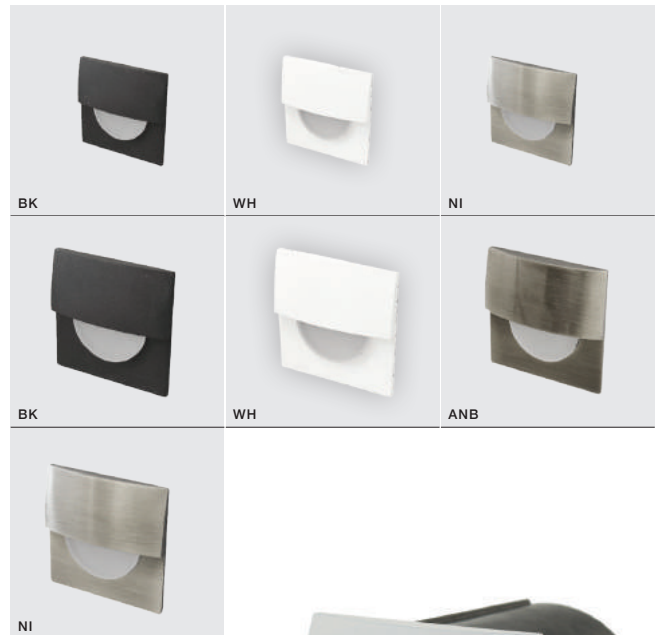

* - EXPLANATION SHORTCUT PAGE 2 (E)