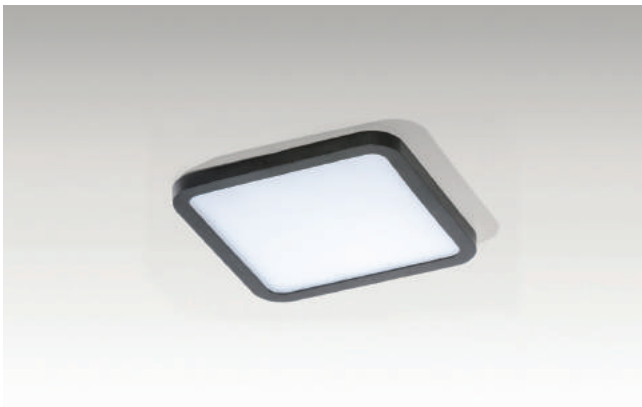

WH

BK

SLIM 15 SQUARE IP44 3000K

LED integrated

voltage: 230V	LED 12W 1000lm 3000K RA>90	
IP44	installation place inlet opening Ø 12,5cm	
technical specification	beam angle: 120°	

COLOUR / NEW INDEX NO.

- ☐ WHITE (WH) **AZ2837**
- ☒ BLACK (BK) **AZ2836**

* - EXPLANATION SHORTCUT PAGE 2 (E)