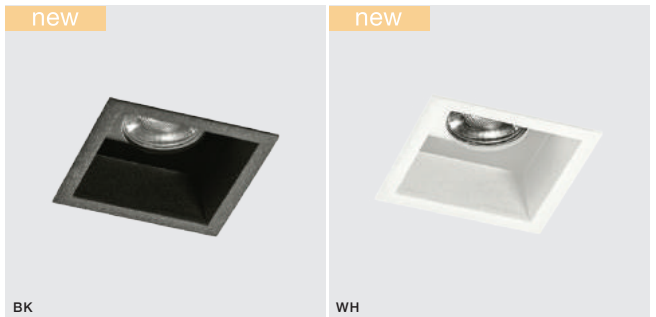

* - EXPLANATION SHORTCUT PAGE 2 (E)