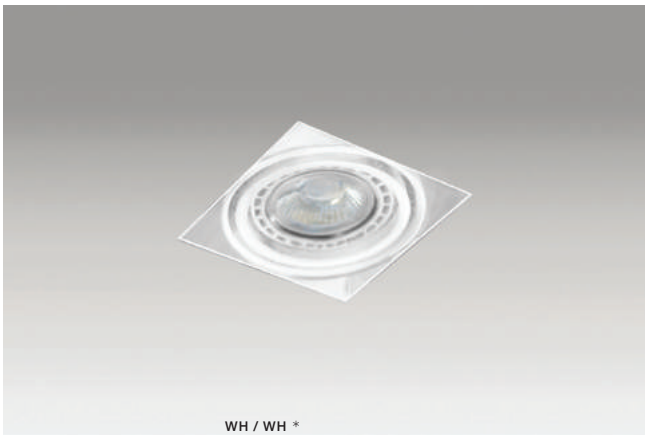

WH / WH *

NOVA GIPS

bulb not included

voltage: 230V	connect 1x ES111 MAX 50W or ADAP111
IP20	connect GU10 1x Max 40W
installation place	
inlet opening 15,2x15,2cm	

COLOUR / NEW INDEX NO.

- ☒ BLACK / BLACK (BK/BK) **AZ2872**
- ☐ WHITE / WHITE (WH/WH) **AZ2873**

TILT 45°