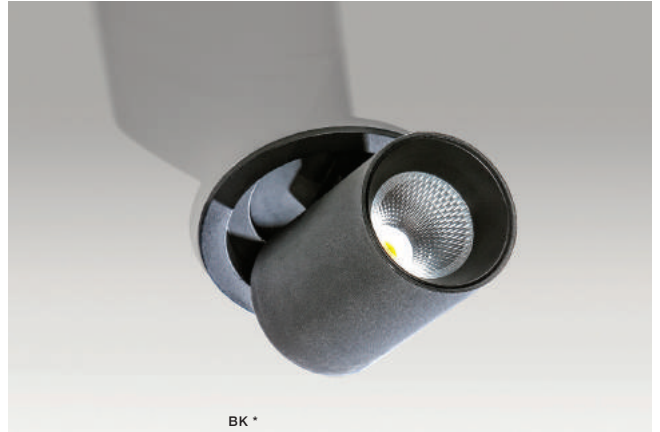

LUNA 15W

258

Downlights

LUNA 15W DIM

LED integrated

voltage: 230V

LED 15W 1270lm

IP20

3000K RA>90 dimm

LED

technical specification

installation place ☐ inlet opening Ø 8,5cm

beam angle: 22°

COLOUR / NEW INDEX NO.

☐ WHITE / BLACK (WH / BK) **AZ2828**

☒ BLACK / BLACK (BK / BK). **AZ2829**

TILT 90°

ROTATION 350°