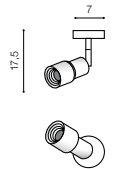

* - EXPLANATION SHORTCUT PAGE 2 (E)