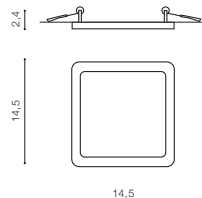

* - EXPLANATION SHORTCUT PAGE 2 (E)