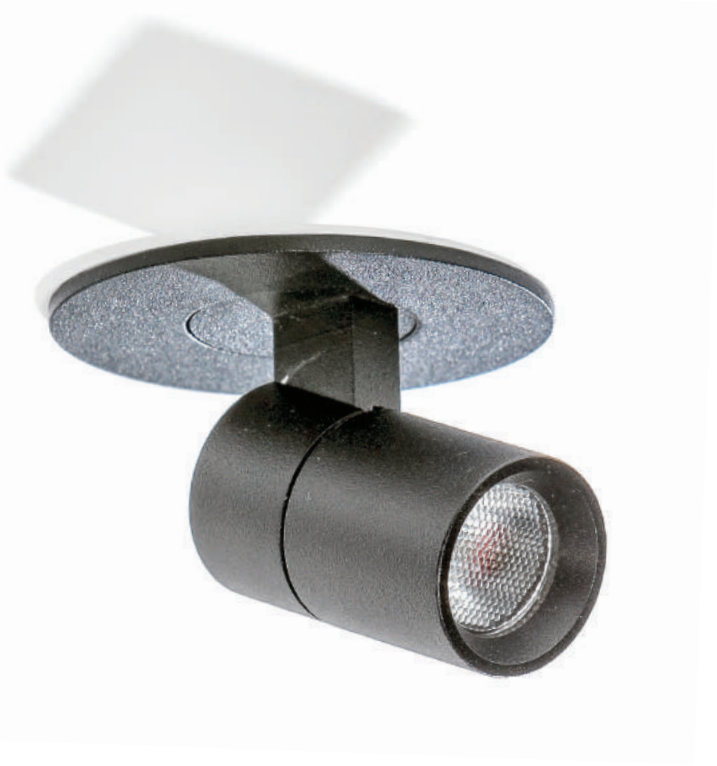

LED integrated

voltage: 230V

LED 12W 1020lm 3000K

LED

IP20

technical

installation place inlet opening Ø 9cm

specification

beam angle: 24°

COLOUR / NEW INDEX NO.

- WHITE/WHITE (WH/WH) **AZ2705**
- BLACK/BLACK (BK/BK) **AZ2706**

TILT 90°

ROTATION 350°

* - EXPLANATION SHORTCUT PAGE 2 (E)

BK *

LINA

LED integrated

voltage: 230V

LED 2W 170lm 3000K

IP20

LED

technical specification

installation place inlet opening Ø 4,6cm

beam angle: 19°