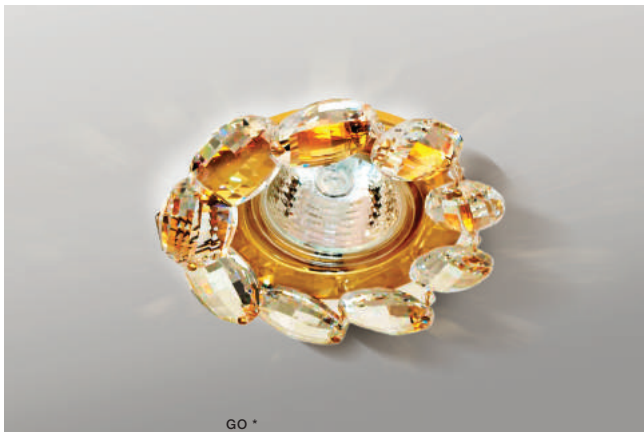

GO *

ERIKA

bulb not included ☒

voltage: 230V	connect GU10 1x Max 50W	
IP20	installation place	☒
	inlet opening	Ø 5,4cm

COLOUR / NEW INDEX NO.

- GOLD (GO) **AZ2776**
- CHROME (WH) **AZ2777**