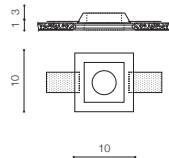

WH *

HERA GIPS SQUARE M WH

bulb not included

voltage: 230V	connect GU10 1x Max 40W
IP20	
	installation place
	inlet opening 12x12cm

COLOUR / NEW INDEX NO.

☐ WHITE (WH) **AZ3467**