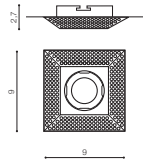

bulb not included

voltage: 230V IP20	connect GU10 1x Max 50W
	installation place
	inlet opening Ø 7,0cm

COLOUR / NEW INDEX NO.

- GOLD (GO) **AZ1611**
- CHROME (CH) **AZ1463**

GO *

PIRAMIDE XL

bulb not included