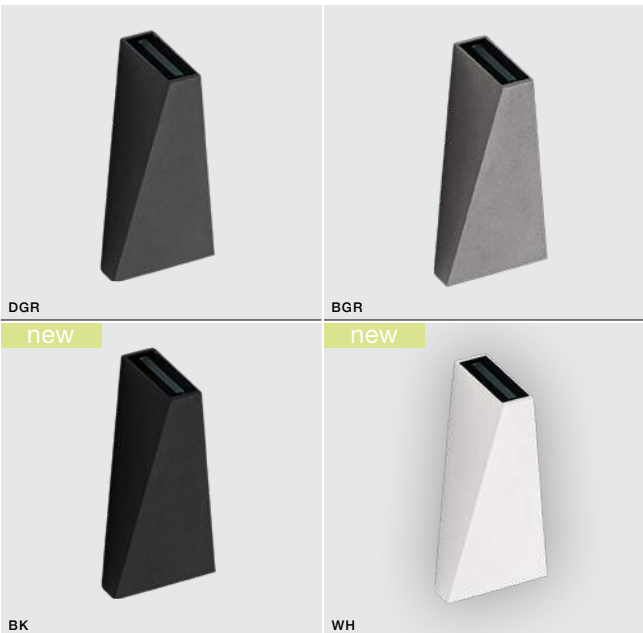

COLOUR / NEW INDEX NO.

- DARK GREY (DGR) **AZ2200**
- BRIGHT GREY (BGR) **AZ2201**
- BLACK (BK) **AZ4150**
- WHITE (WH) **AZ4151**

CIVITA IP54

384

Outdoor lamps

CIVITA

LED integrated

voltage: 230V