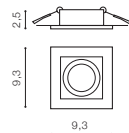

WH *

PACO 2

bulb not included

voltage: 230V	connect GU10 2x Max 50W
IP20	
	installation place
	inlet opening 8x16cm

COLOUR / NEW INDEX NO.

- ALUMINIUM (ALU) **AZ0798**
- BLACK (BK) **AZ0800**
- WHITE (WH) **AZ0799**