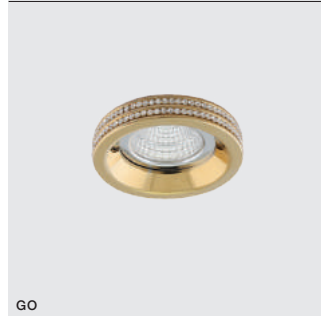

EVA

Exclusive downlights

EVA ROUND

bulb not included ☒

voltage: 230V	connect GU10 1x Max 50W
IP20	
	installation place ☒
	inlet opening Ø 6,5cm

CH

GO

COLOUR / NEW INDEX NO.

- GOLD (GO) **AZ1459**
- CHROME (CH) **AZ1458**

EVA SQUARE

bulb not included ☒

voltage: 230V	connect GU10 1x Max 50W
IP20	
	installation place ☒
	inlet opening Ø 6,5cm

COLOUR / NEW INDEX NO.

- CHROME (CH) **AZ1460**

* - EXPLANATION SHORTCUT PAGE 2 (E)