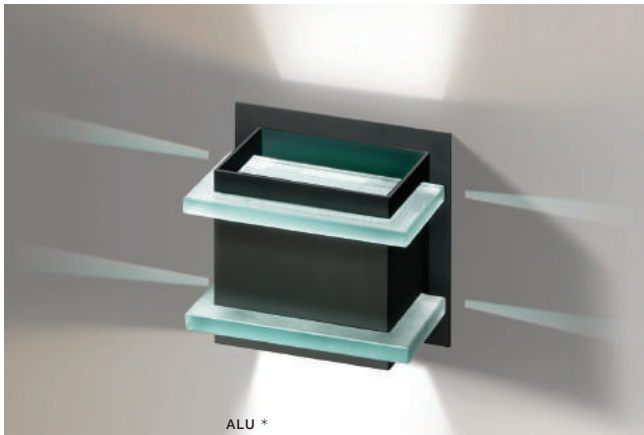

BLAS

Indoor wall lamps