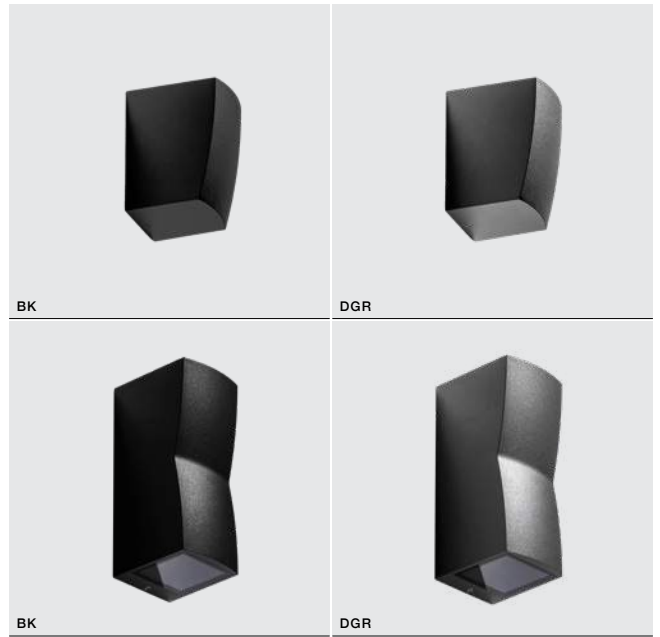

REZIA 2

bulb not included ☒

voltage: 230V	GU10 2x MAX 35W	☐
IP54		
	installation place	☐

COLOUR / NEW INDEX NO.

- BLACK (BK) **AZ4345**
- DARK GRAY (DGR) **AZ4346**

* - EXPLANATION SHORTCUT PAGE 2 (E)