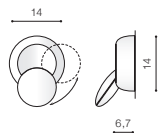

AVON

LED integrated

voltage: 230V	LED 5W 3000K 385lm	
IP20		
technical specification	installation place	
	beam angle: 90°	

COLOUR / NEW INDEX NO.

- BLACK (BK) **AZ2196**
- WHITE (WH) **AZ2195**
- GOLD (GO) **AZ2197**