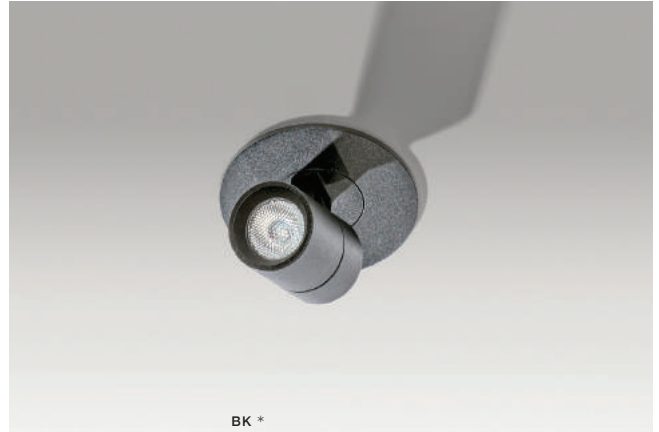

BK *

LINA

LED integrated

voltage: 230V

LED 2W 170lm 3000K

IP20

LED

technical specification

installation place ☐ inlet opening Ø 4,6cm

beam angle: 19°

COLOUR / NEW INDEX NO.

☒ BLACK (BK) **AZ2708**

TILT 90°

ROTATION 360°