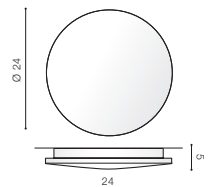

* - EXPLANATION SHORTCUT PAGE 2 (E)

NATURAL WOOD

ANCONA WOOD S

LED integrated

voltage: 230V	LED 6W 360lm 3000K	
IP20		
technical specification	installation place	
	beam angle: 360°	

COLOUR / NEW INDEX NO.

NATURAL WOOD (WH) **AZ2714**