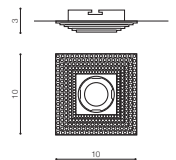

PIRAMIDE

Exclusive downlights

PIRAMIDE L

bulb not included

voltage: 230V IP20	connect GU10 1x Max 50W
	installation place
	inlet opening Ø 7,0cm

COLOUR / NEW INDEX NO.

- GOLD (GO) **AZ1611**
- CHROME (CH) **AZ1463**

PIRAMIDE XL

bulb not included

voltage: 230V IP20	connect GU10 1x Max 50W
	installation place
	inlet opening Ø 7,0cm

COLOUR / NEW INDEX NO.

- GOLD (GO) **AZ1462**
- CHROME (CH) **AZ1612**

* - EXPLANATION SHORTCUT PAGE 2 (E)