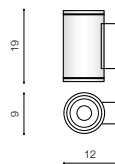

JOE SQUARE

bulb not included

voltage: 230V	GU10 1x MAX 35W
IP54	
	installation place

COLOUR / NEW INDEX NO.

- DARK GREY (DGR) **AZ3323**
- WHITE (WH) **AZ3324**
- BLACK (BK) **AZ4270**