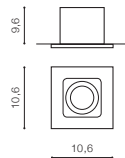

CESAR

Downlights

CESAR

bulb not included ☒

voltage: 230V	connect GU10 1x Max 50W	
IP20	installation place	☒
	inlet opening	9x9cm

COLOUR / NEW INDEX NO.

CHROME (CH) **AZ1152**

TILT 45°