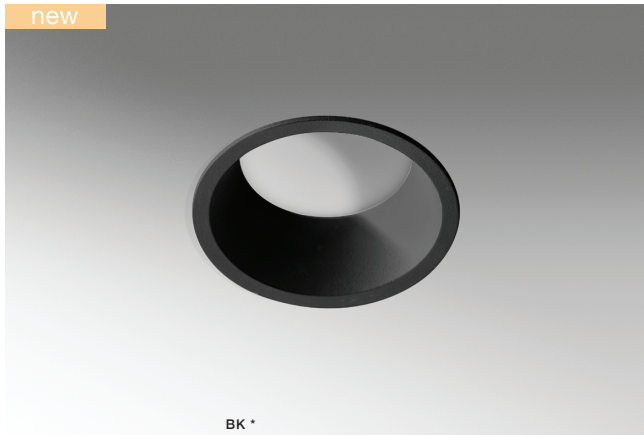

AIDA ROUND

236

Downlights

BK *

AIDA ROUND 10W 3000K

LED integrated

voltage: 230V

LED 10W 700lm 3000K

LED

IP20

technical specification

installation place ☐ inlet opening 9,2cm

beam angle: 100°

COLOUR / NEW INDEX NO.

- ☐ WHITE (WH) **AZ4218**
- ☒ BLACK (BK) **AZ4220**