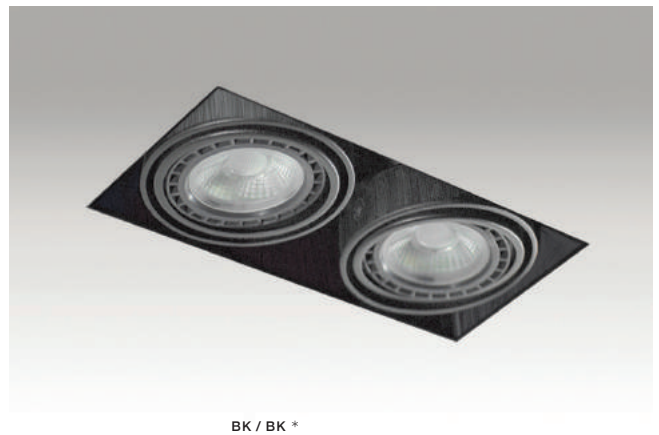

BK / BK *

NOVA 2 GIPS

bulb not included

voltage: 230V	connect 2x ES111 MAX 50W or ADAP111
IP20	connect GU10 2x Max 40W
installation place	
inlet opening 30.5x15.2cm	

COLOUR / NEW INDEX NO.

- ☒ BLACK / BLACK (BK /BK) **AZ2935**
- ☐ WHITE / WHITE (WH /WH) **AZ2934**

TILT 45°