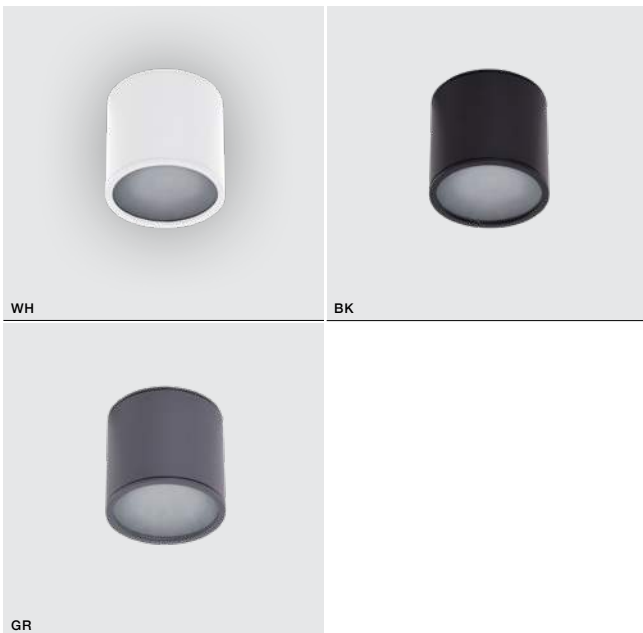

* - EXPLANATION SHORTCUT PAGE 2 (E)

ALIX IP65

Outdoor lamps

357

JOE IP54

Outdoor lamps

DGR *

JOE TUBE