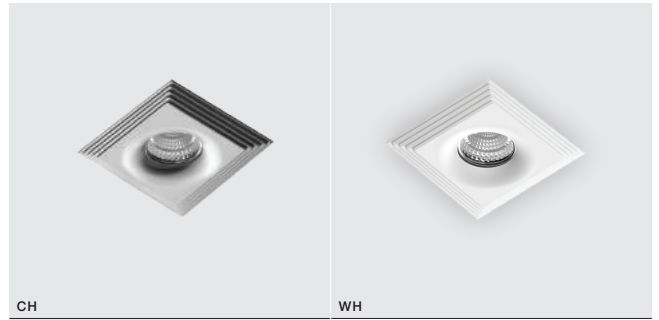

LUCIANO ROUND

bulb not included ☒

voltage: 230V	connect GU10 1x Max 50W ☐
IP20	
	installation place ☐
	inlet opening ☐ Ø 7cm

COLOUR / NEW INDEX NO.

- ☒ CHROME (CH) **AZ1470**
- ☐ WHITE (WH) **AZ1549**