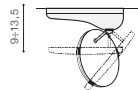

MONTANA

LED integrated

voltage: 230V	LED 5W 450lm 3000K	LED
IP20		
technical specification	installation place	
	beam angle: 120°	

COLOUR / NEW INDEX NO.

☐ WHITE (WH) **AZ2859**

WH