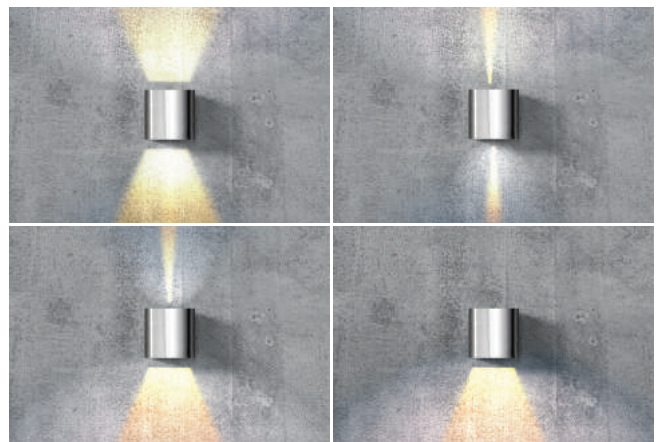

LETICIA 2 LED

LED integrated

voltage: 230V	LED 2x3W 3000K 420lm	
IP54		
technical specification	installation place	
	beam angle: adjustable max 90°	

COLOUR / NEW INDEX NO.

- DARK GRAY (DGR) **AZ2189**
- WHITE (WH) - **AZ2190**

FOUR ADJUSTABLE LIGHT ANGLE TILT 90°