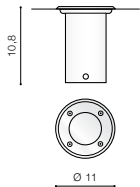

HYDE IP54

Outdoor lamps

CH *

HYDE OVAL

bulb not included

voltage: 230V	LED GU10 1x MAX 35W	
IP54		
	installation place	
	inlet opening	Ø 5cm

COLOUR / NEW INDEX NO.

CHROME (CH) **AZ3325**