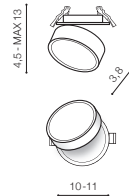

MONA SPOT 18W 3000K

LED integrated

voltage: 230V

LED 18W 1300lm 3000K

LED

IP20

technical specification

installation place ☐ inlet opening 9,5cm

beam angle: 120°

COLOUR / NEW INDEX NO.

- ☐ 3000K WHITE (WH) **AZ4536**
- ☒ 3000K BLACK (BK) **AZ4535**