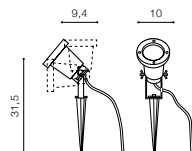

EDVARD

bulb not included

voltage: 230V	GU10 1x MAX 35W	
IP65		
	installation place	

COLOUR / NEW INDEX NO.

■ BLACK (BK) **AZ4503**