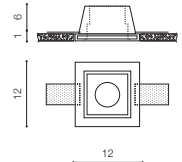

HERA GIPS SQUARE

Downlights

WH *

HERA GIPS SQUARE S WH

bulb not included

voltage: 230V	connect GU10 1x Max 40W
IP20	
	installation place
	inlet opening 10x10cm

COLOUR / NEW INDEX NO.

☐ WHITE (WH) **AZ3466**

WH *

HERA GIPS SQUARE M WH

bulb not included

voltage: 230V	connect GU10 1x Max 40W
IP20	
	installation place
	inlet opening 12x12cm

COLOUR / NEW INDEX NO.

☐ WHITE (WH) **AZ3467**

glass diffuser only included with AZ3467

Recommended plasterboard profile: 12mm

* - EXPLANATION SHORTCUT PAGE 2 (E)