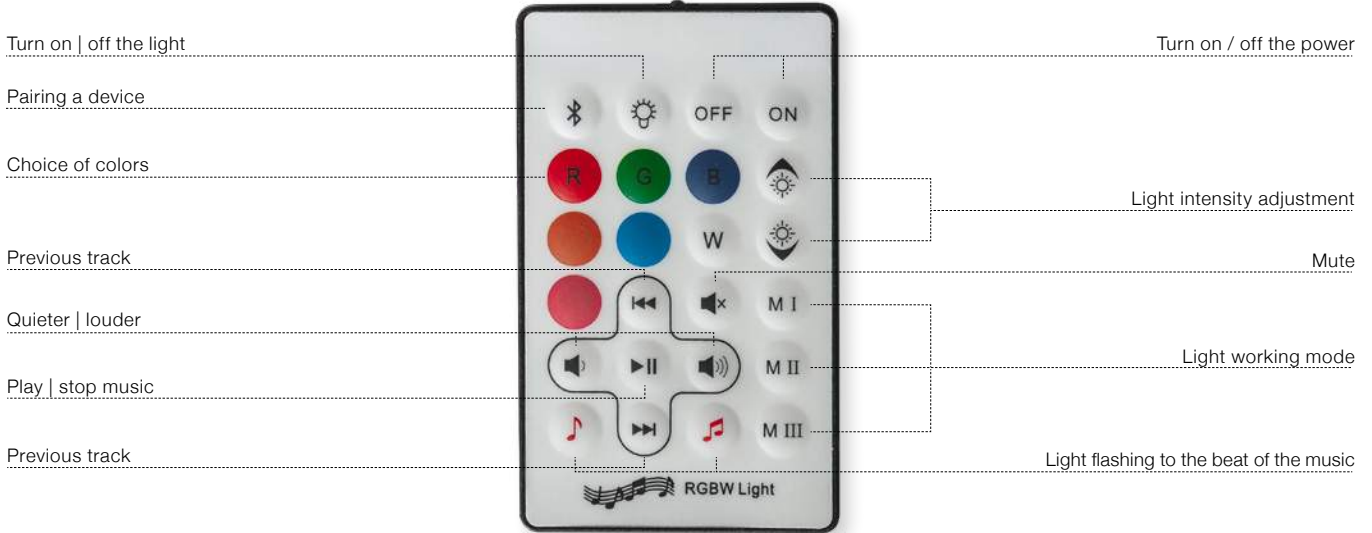

HAVANA IP44

Outdoor lamps

HIT! – Portable LED lamp with a built-in 10W Bluetooth speaker

Portable LED lamp with a built-in 10W Bluetooth speaker. Equipped with a practical carrying handle. Lamp consists of 9 LEDs with variable color and 6 LEDs with white light. It has 7 light colors in various modes of operation. Product is made of white plastic. Comes with a remote control as well as a battery and USB charging cable so that the lamp can be placed anywhere

due to the fact that it is not limited by access to mains supply. This is a wonderful decoration that can inspire to create an amazing arrangement in your garden. IP44 water resistance allows outdoor use.

Play music from your smartphone or tablet via bluetooth!