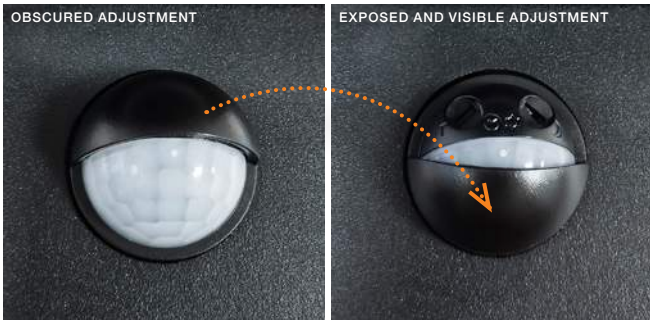

NILS IP44

Outdoor lamps

TIME - LIGHTING TIME ADJUSTMENT
LUX - DUSK SENSITIVITY ADJUSTMENT

TIME   **LUX**