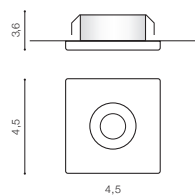

specification

LED 5W 425lm 3000K

LED 5W 425lm 4000K

LED

installation place inlet opening Ø 4cm

beam angle: 60°

COLOUR / NEW INDEX NO.

- WHITE 3000K (WH) **AZ3377**
- BLACK 3000K (BK) **AZ3379**
- WHITE 4000K (WH) **AZ3378**
- BLACK 4000K (BK) **AZ3380**