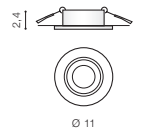

REMO R

bulb not included ☒

voltage: 0V	accessory for Remo 1 Downlight and Hugo 1 Downlight and Hugo 2 Downlight
IP20	
Aluminium	installation place ☒

COLOUR / NEW INDEX NO.

- ☐ ALUMINIUM (ALU) **AZ0821**
- ☐ BLACK (BK) **AZ0823**
- ☐ WHITE (WH) **AZ0822**
- ☐ GOLD (GO) **AZ0824**
- ☐ CHAMPAGNE (CHA) **AZ0825**
- ☐ CHROME (CH) **AZ0855**