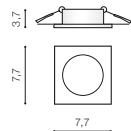

IVO SQUARE

bulb not included ☒

voltage: 230V	connect GU10 1x Max 50W	
IP20		
	installation place	☒
	inlet opening	Ø6,4cm

COLOUR / NEW INDEX NO.

- ☒ CHROME (CH). **AZ1788**
- ☐ WHITE (WH). **AZ1825**

IVO 2 SQUARE

bulb not included ☒

voltage: 230V	connect GU10 2x Max 50W	
IP20		
	installation place	☒
	inlet opening	6,5x14,5cm

COLOUR / NEW INDEX NO.

- ☒ CHROME (CH). **AZ1789**
- ☐ WHITE (WH). **AZ1826**