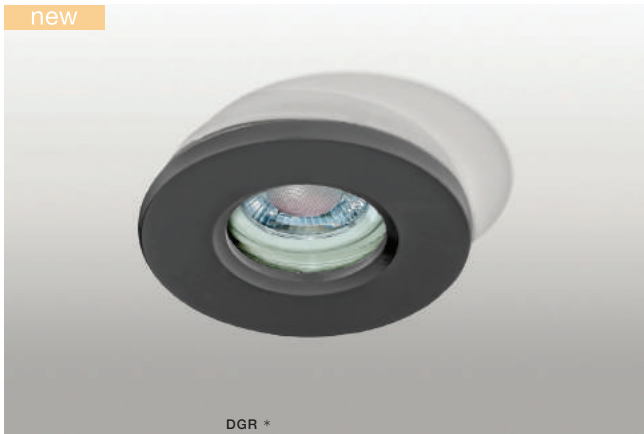

IKA SQUARE IP65

bulb not included ☒

voltage: 230V	connect GU10 1x Max. 50W	☒
IP65		☒
	installation place	☒
	inlet opening	☒ Ø 5,9cm

COLOUR / NEW INDEX NO.

- ☐ WHITE (WH) **AZ2864**
- ☒ BLACK (BK) **AZ4230**
- ☒ DARK GREY (DGR) **AZ4231**

new

IKA ROUND IP65

bulb not included ☒

voltage: 230V	connect GU10 1x Max. 50W	☒
IP65		☒
	installation place	☒
	inlet opening	☒ Ø 5,9cm

COLOUR / NEW INDEX NO.

- ☐ WHITE (WH) **AZ2865**
- ☒ BLACK (BK) **AZ3017**
- ☒ DARK GREY (DGR) **AZ4232**