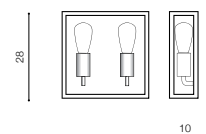

BK *

bulb not included ☐

voltage: 230V	E27 1x MAX 40W	☐
IP44		
	installation place	☐

COLOUR / NEW INDEX NO.

■ BLACK (BK) **AZ4486**

BK *

bulb included ☒

voltage: 230V	E27 2x MAX 40W	☒
IP44		
	installation place	☐

COLOUR / NEW INDEX NO.

■ BLACK (BK) **AZ4488**