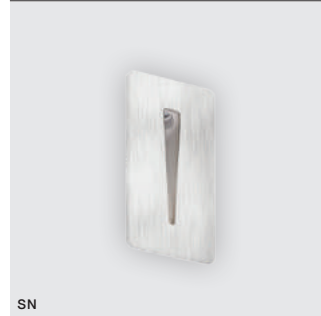

RAGGIO

LED integrated

voltage: 230V

LED 3W 240lm 3000K

IP54

Transformer 230V – included

LED

technical

installation place inlet opening 8.8x4cm

specification

beam angle: 15°

COLOUR / NEW INDEX NO.

- WHITE (WH) **AZ2963**
- BLACK (BK) **AZ2964**
- SATIN NICKEL (SN) **AZ2965**