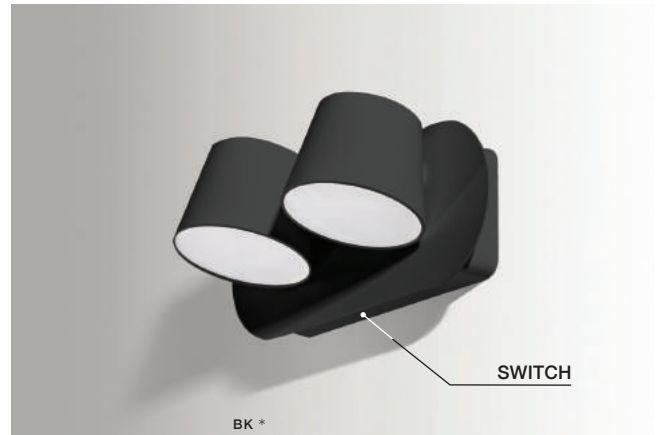

RAMONA 2 LED SWITCH

LED integrated

voltage: 230V	LED 2X 6W 3000K 500lm	
IP20		
technical specification	installation place	
	beam angle: 2x60°	

COLOUR / NEW INDEX NO.

- ☐ SAND WHITE (WH) **AZ2564**
- ☒ SAND BLACK (BK) **AZ2563**

* - EXPLANATION SHORTCUT PAGE 2 (E)