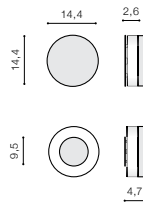

ENOK SQUARE WALL 3000K / 4000K

LED integrated

voltage: 230V

IP54

technical

specification

LED 9W 700lm 3000K

LED 9W 700lm 4000K

installation place

beam angle: 360°

COLOUR / NEW INDEX NO.

■ 3000K BLACK (BK) **AZ4461**

■ 4000K BLACK (BK) **AZ4462**