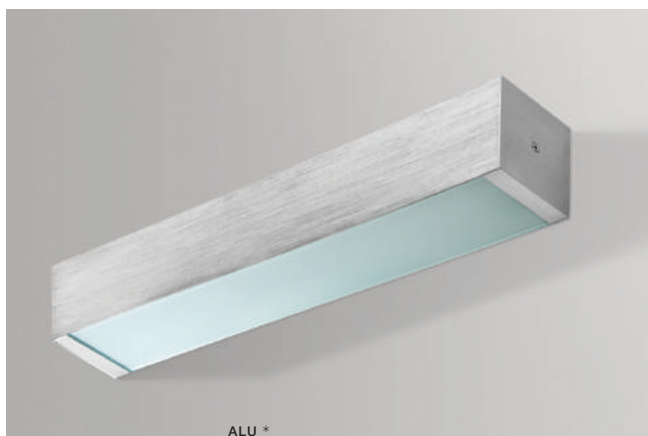

ALU *

ARCHO C

bulb included ☒

voltage: 230V IP20	connect PL-L 1x Max.55W ☒
	installation place ☒

COLOUR / NEW INDEX NO.

☒ ALUMINIUM (ALU) **AZ0201**