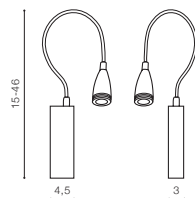

VERONICA LED IP44 SWITCH

LED integrated

voltage: 230V	LED 1x 3W 150 lm 3000K	
IP44		
technical specification	installation place	
	beam angle: 15°	

COLOUR / NEW INDEX NO.

- ☐ WHITE (WH) **AZ1547**
- ☒ BLACK (BK) **AZ1548**
- ☐ CHROME (CH) **AZ1546**