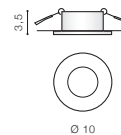

* - EXPLANATION SHORTCUT PAGE 2 (E)