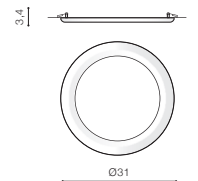

COLOUR / NEW INDEX NO.

- ☐ 3000K CHROME (CH) **AZ2250**
- ☐ 4000K CHROME (CH) **AZ2251**