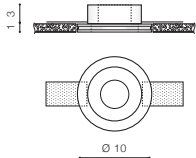

WH *

HERA GIPS ROUND M

bulb not included ☒

voltage: 230V	connect GU10 1x Max 40W	☐
IP20		
	installation place	☒
	inlet opening	☐ Ø 13cm

COLOUR / NEW INDEX NO.

☐ WHITE (WH) **AZ3465**

WH *

HERA GIPS ROUND S

bulb not included ☒

voltage: 230V	connect GU10 1x Max 40W	☐
IP20		
	installation place	☒
	inlet opening	☐ Ø 10cm

COLOUR / NEW INDEX NO.

☐ WHITE (WH) **AZ3464**