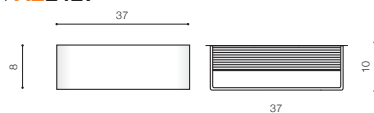

FELIX L

LED integrated

voltage: 230V	LED 12W 1008lm 3000K	
IP20		
technical specification	installation place	
	beam angle: 2x110°	

COLOUR / NEW INDEX NO.

- ☐ WHITE (WH) **AZ2427**