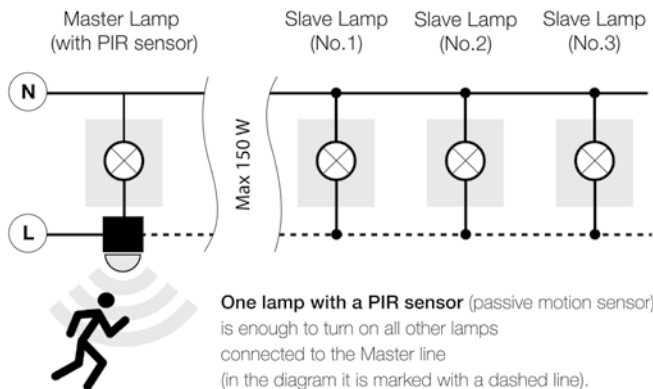

- BLACK (BK) **AZ4446**
- DARK GREY (DGR) **AZ4357**

NILS IP44

Outdoor lamps

TIME - LIGHTING TIME ADJUSTMENT
LUX - DUSK SENSITIVITY ADJUSTMENT

TIME **LUX**

MASTER SLAVE SYSTEM (OPTION)

NILS WALL SENSOR

bulb not included