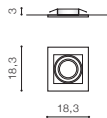

VERDI 2

bulb not included

voltage: 230V	connect 2x ES111 MAX 50W or ADAP111
IP20	connect GU10 2x Max 40W
	installation place
	inlet opening 30x17cm

COLOUR / NEW INDEX NO.

- WHITE (WH) **AZ3528**
- BLACK (BK) **AZ3529**