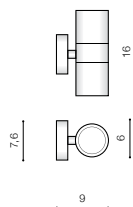

ULF 1 WALL SENSOR

bulb not included ☒

voltage: 230V	GU10 1x MAX 35W
IP44	
	installation place ☐

COLOUR / NEW INDEX NO.

- BLACK (BK) **AZ4454**
- DARK GREY (DGR) **AZ4455**

ULF 2 WALL

bulb not included ☒

voltage: 230V	GU10 2x MAX 35W
IP44	
	installation place ☐

COLOUR / NEW INDEX NO.

- BLACK (BK) **AZ4473**
- DARK GREY (DGR) **AZ4474**

MASTER SLAVE SYSTEM