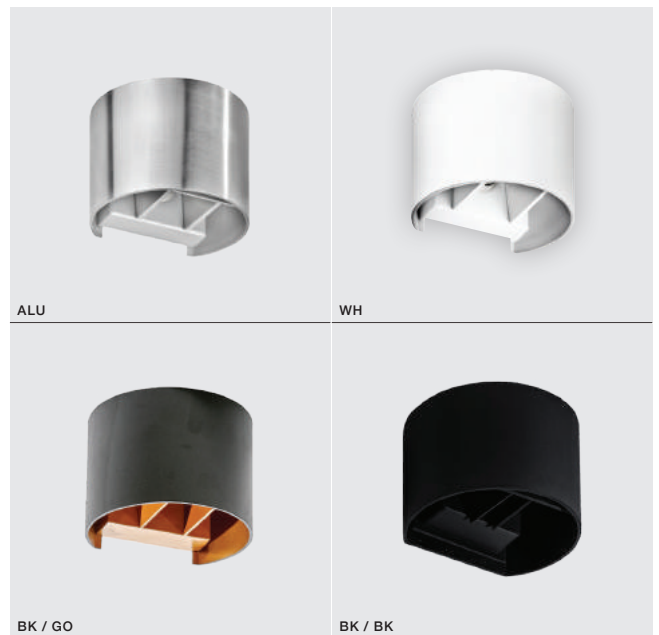

LETICIA 2

bulb not included ☒

voltage: 230V	connect G9 1x Max.40W	☒
IP20	installation place	☐

COLOUR / NEW INDEX NO.

- ☐ ALUMINIUM (ALU) **AZ1059**
- ☐ WHITE (WH) **AZ1058**
- ☒ BLACK / GOLD (BK / GO) **AZ2815**
- ☒ BLACK / BLACK (BK / BK) **AZ2933**

TWO ADJUSTABLE LIGHT ANGLE TILT 90°