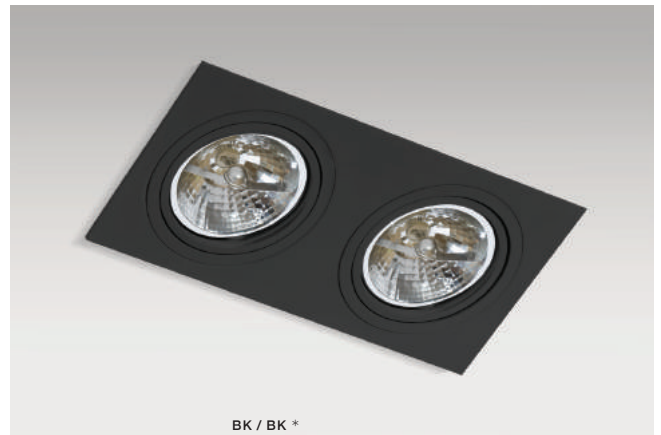

BK / BK *

SIRO 2

bulb not included

voltage: 230V	connect 2x ES111 MAX 50W or ADAP111
IP20	connect GU10 2x Max 40W
	installation place
	inlet opening 31x15cm

COLOUR / NEW INDEX NO.

- ALUMINIUM (ALU) **AZ0770**
- BLACK / ALUMINIUM (BK / ALU) **AZ0772**
- WHITE (WH) **AZ0771**
- BLACK / BLACK (BK / BK) **AZ2806**