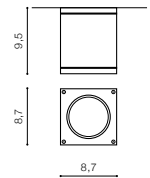

JOE WALL 2

bulb not included

voltage: 230V	GU10 2x MAX 35W
IP54	
	installation place

COLOUR / NEW INDEX NO.

- DARK GREY (DGR) **AZ3319**
- BLACK (BK) **AZ3320**
- WHITE (WH) **AZ4316**

JOE SQUARE

bulb not included

voltage: 230V	GU10 1x MAX 35W
IP54	
	installation place

COLOUR / NEW INDEX NO.

- DARK GREY (DGR) **AZ3323**
- WHITE (WH) **AZ3324**
- BLACK (BK) **AZ4270**