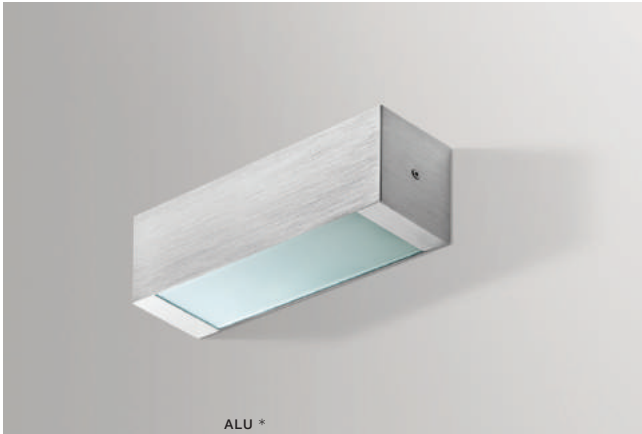

ARCHO

Indoor wall lamps

ALU *

ARCHO A

bulb included

voltage: 230V	connect G24-D2 1x Max.18W	
IP20	installation place	

COLOUR / NEW INDEX NO.

☐ ALUMINIUM (ALU) **AZ0199**