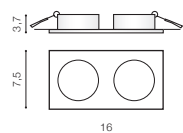

WH

CH *

IVO 2 SQUARE

bulb not included

voltage: 230V	connect GU10 2x Max 50W	
IP20		
	installation place	<input checked="" type="checkbox"/>
	inlet opening	6,5x14,5cm

COLOUR / NEW INDEX NO.

- CHROME (CH). **AZ1789**
- WHITE (WH). **AZ1826**