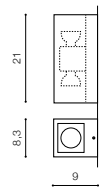

JAKE WALL 2 IP54

bulb not included ☒

voltage: 230V	GU10 2x MAX 35W ☐
IP54	installation place ☐

1. COLOUR / NEW INDEX NO.
2. DARK GREY (DGR) **AZ3321**
   - WHITE (WH) **AZ3322**
   - BLACK (BK) **AZ4269**