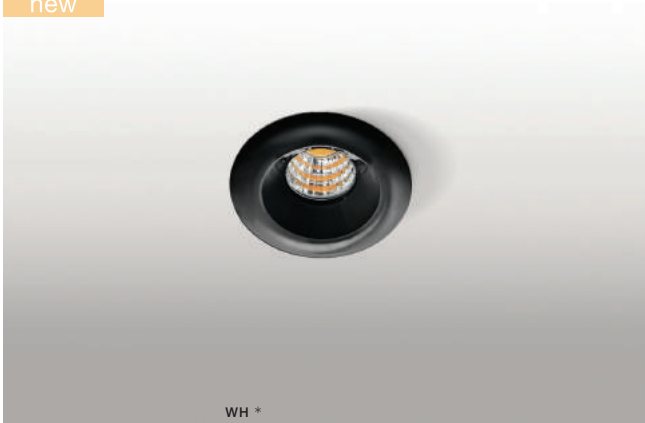

new

WH *

OKA AL 3000K / 4000K

LED integrated

voltage: 230V

IP20

technical
specification

LED 3W 3000K RA>90 250lm

LED 3W 4000K RA>90 260lm

installation place ☐ inlet opening Ø 3,5cm

beam angle: 66°

COLOUR / NEW INDEX NO.

- ☐ WHITE 3000K (WH) **AZ2232**
- ☐ WHITE 4000K (WH) **AZ2233**
- ☐ BLACK 3000K (BK) **AZ4171**
- ☐ BLACK 4000K (BK) **AZ4172**