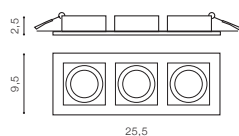

ALU *

PACO 3

bulb not included

voltage: 230V	connect GU10 3x Max 50W
IP20	
	installation place
	inlet opening 8x24cm

COLOUR / NEW INDEX NO.

- ALUMINIUM (ALU) **AZ0801**
- BLACK (BK) **AZ0803**
- WHITE (WH) **AZ0802**