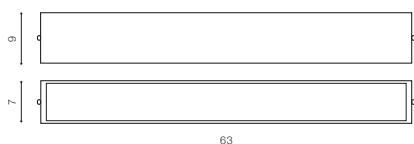

CHROME (CH) **AZ0328**

GINNO LED

334

Indoor wall lamps

GINNO 1

LED integrated

voltage: 230V	LED 2x 1W 160 lm 3000K	
IP20		
technical specification	installation place	
	beam angle: 2x45°	

COLOUR / NEW INDEX NO.