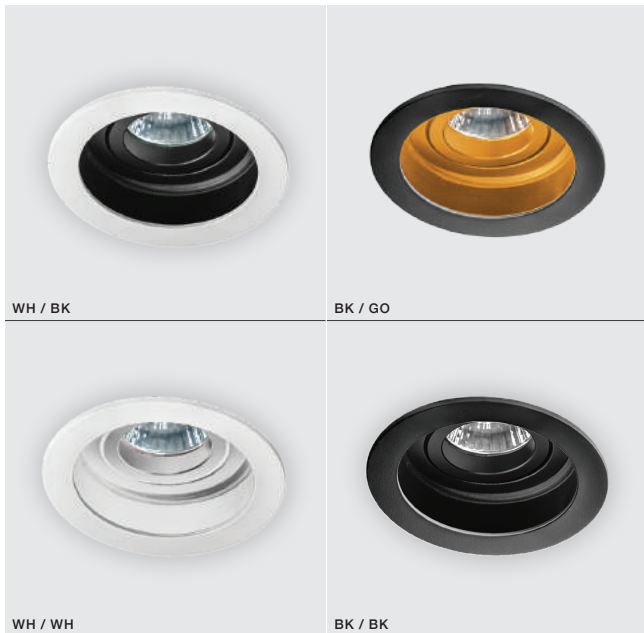

WH / BK

BK / GO

WH / WH

BK / BK