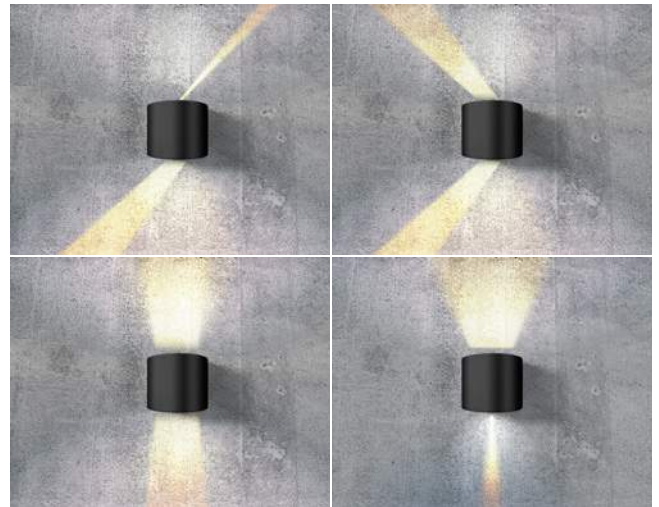

technical specification

installation place

adjustable beam angle Max 90°

COLOUR / NEW INDEX NO.

- BLACK (BK) **AZ4469**
- DARK GREY (DGR) **AZ2189**
- WHITE (WH) **AZ2190**

TILT 90°

FOUR ADJUSTABLE LIGHT ANGLE