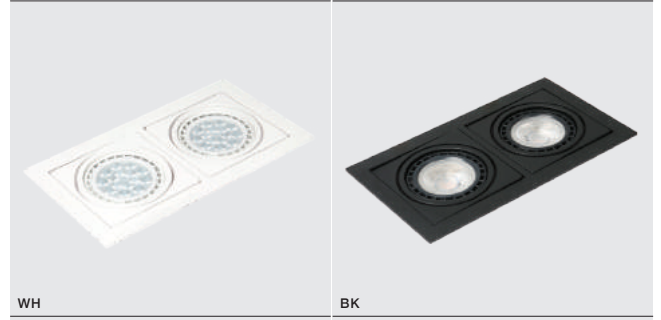

VERDI 2

bulb not included

voltage: 230V	connect 2x ES111 MAX 50W or ADAP111
IP20	connect GU10 2x Max 40W
	installation place
	inlet opening 30x17cm

COLOUR / NEW INDEX NO.

- WHITE (WH) **AZ3528**
- BLACK (BK) **AZ3529**