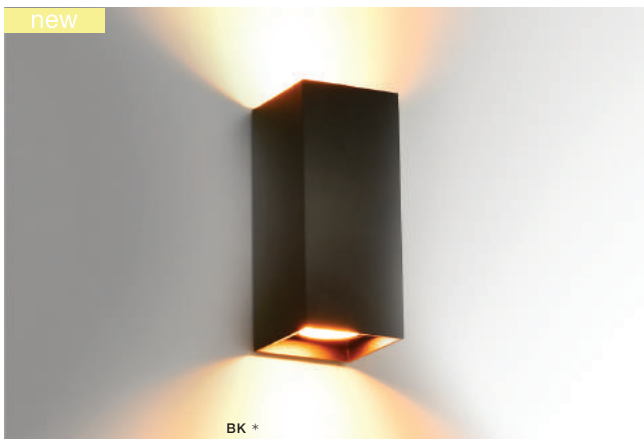

VELIA SQUARE 2

bulb not included ☒

voltage: 230V	GU10 2x Max 50W	☐
IP20	installation place	☐

COLOUR / NEW INDEX NO.

- ☐ WHITE (WH) **AZ4403**
- ☒ BLACK (BK) **AZ4401**
- ☐ BRASS (BS) **AZ4402**