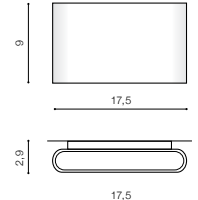

CREMONA S

LED integrated

voltage: 230V
IP54

technical
specification

LED 2x3W 350lm 3000K

installation place

beam angle: 60°

COLOUR / NEW INDEX NO.

- DARK GREY (DGR) **AZ2180**
- WHITE (WH) **AZ2179**
- BLACK (BK) **AZ4339**

CREMONA M

LED integrated

voltage: 230V
IP54

technical
specification

LED 2x5W 500lm 3000K

installation place

beam angle: 2x 60°

COLOUR / NEW INDEX NO.

- DARK GREY (DGR) **AZ2182**
- WHITE (WH) **AZ2181**
- BLACK (BK) **AZ4340**