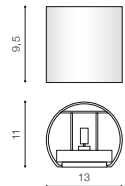

LETICIA 2

bulb not included ☒

voltage: 230V	connect G9 1x Max.40W	☒
IP20	installation place	☐

COLOUR / NEW INDEX NO.

- ☐ ALUMINIUM (ALU) **AZ1059**
- ☐ WHITE (WH) **AZ1058**
- ☒ BLACK / GOLD (BK / GO) **AZ2815**
- ☒ BLACK / BLACK (BK / BK) **AZ2933**

TWO ADJUSTABLE LIGHT ANGLE TILT 90°