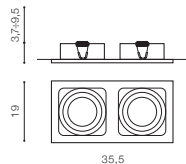

bulb not included

voltage: 230V	connect 2x ES111 MAX 50W or ADAP111	
IP20	connect GU10 2x Max 40W	
	installation place	
	inlet opening	30,5x16cm

COLOUR / NEW INDEX NO.

- ALUMINIUM (ALU) **AZ0794**
- WHITE / BLACK (WH/BK) **AZ1447**
- BLACK/BLACK (BK/BK) **AZ2809**