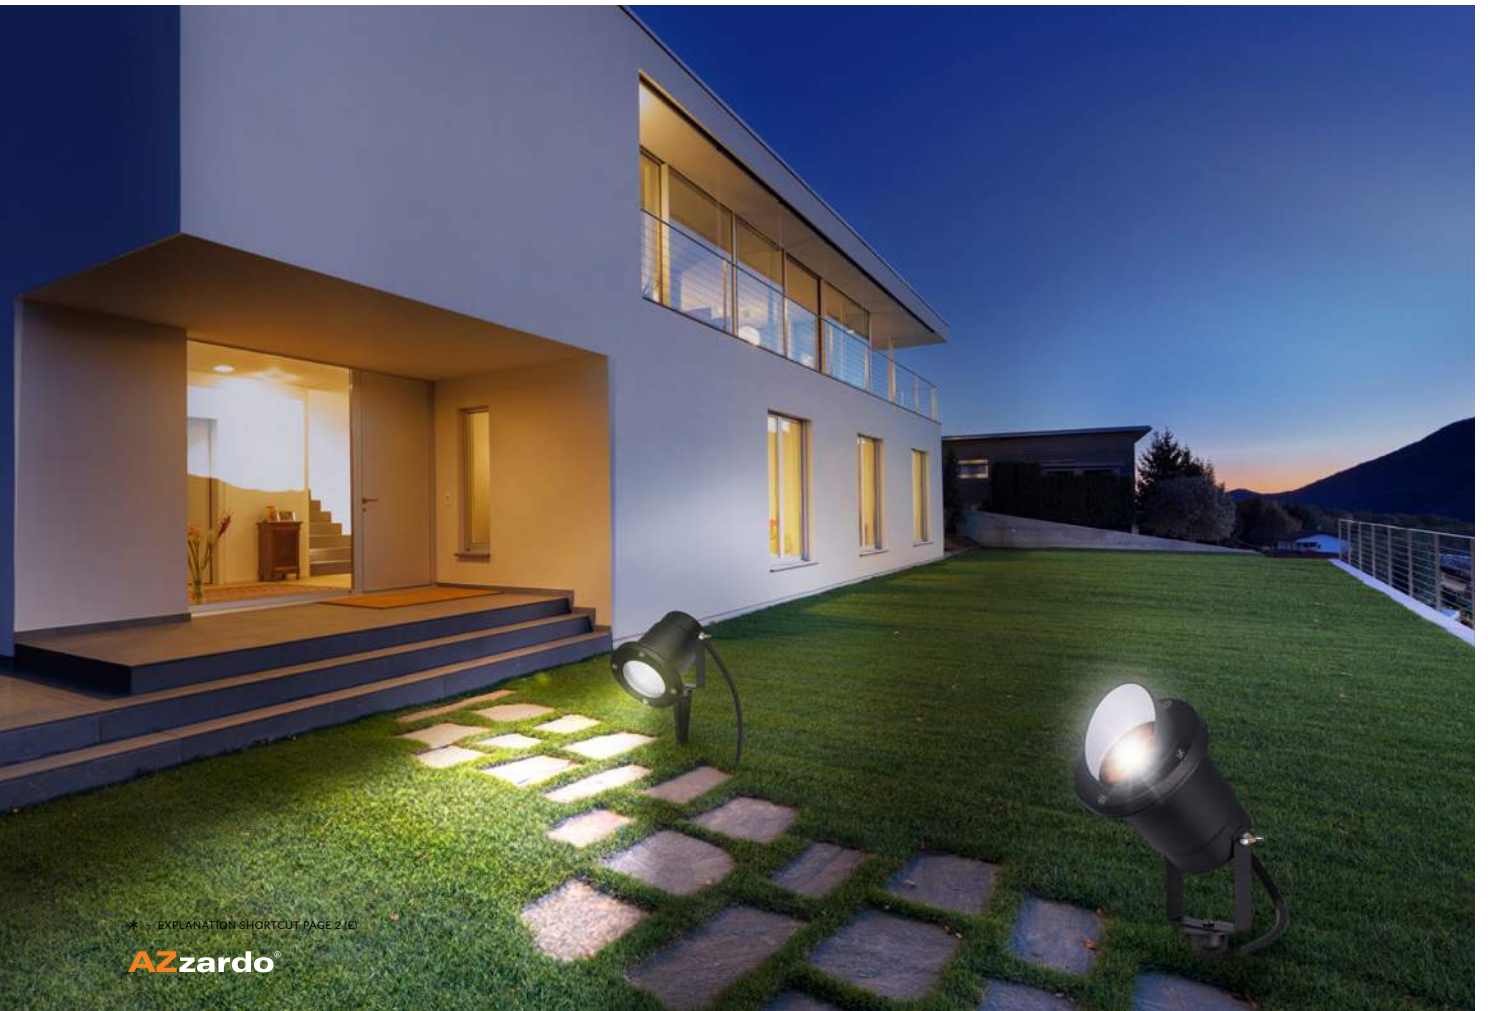

EDVIN / EDVARD IP65

Outdoor lamps

bulb not included

voltage: 230V	GU10 1x MAX 35W	
IP65		
	installation place	

COLOUR / NEW INDEX NO.

■ BLACK (BK) **AZ4502**

bulb not included

voltage: 230V	GU10 1x MAX 35W	
IP65		
	installation place	

COLOUR / NEW INDEX NO.

■ BLACK (BK) **AZ4503**