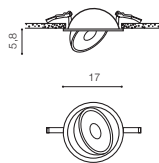

technical

installation place inlet opening 16,2cm

specification

beam angle: 21°

COLOUR / NEW INDEX NO.

- WHITE (WH) **AZ4071**
- BLACK (BK) **AZ4063**

* - EXPLANATION SHORTCUT PAGE 2 (E)

WH *