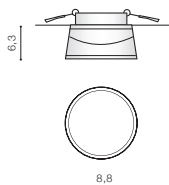

COLOUR / NEW INDEX NO.

- CHROME (CH) (3000K) **AZ2772**
- CHROME (CH) (4000K) **AZ2773**