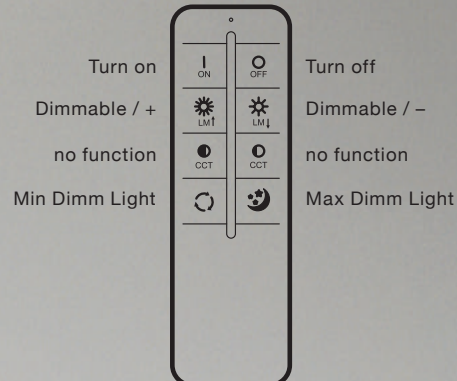

IP44

LED 22W DIMM 1800lm 4000K

technical specification

installation place adjust. inlet: 7,4÷15,1cm

beam angle: 120°

COLOUR / NEW INDEX NO.

- 3000K WHITE (WH) **AZ4387**
- 4000K WHITE (WH) **AZ4392**

Key function