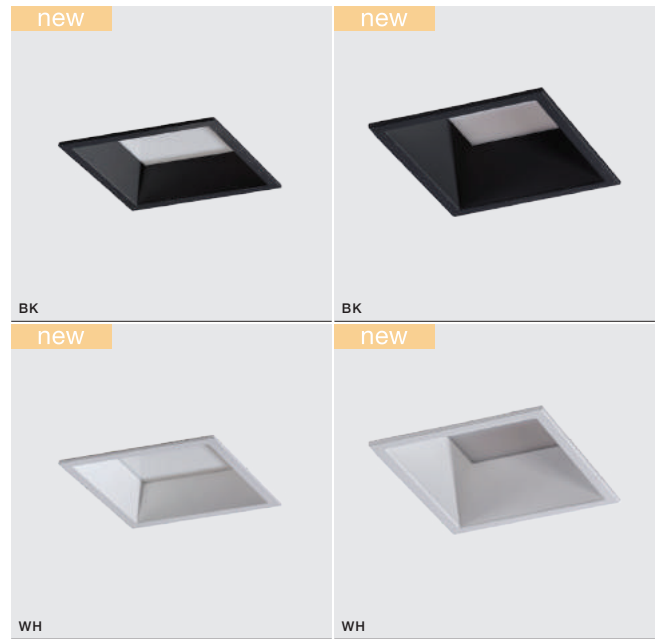

AIDA SQUARE 16W 3000K

LED integrated

voltage: 230V

LED 16W 1300lm 3000K

IP20

LED

technical specification

installation place ☐ inlet opening 13x13cm

beam angle: 100°

COLOUR / NEW INDEX NO.

- ☐ WHITE (WH) **AZ4228**
- ☒ BLACK (BK) **AZ4229**