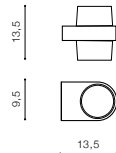

LARS SQUARE 3000K / 4000K

LED integrated

voltage: 230V	LED 13W 1000lm 3000K	
IP54	LED 13W 1000lm 4000K	
technical	installation place	
specification	beam angle: 2x 180°	

COLOUR / NEW INDEX NO.

- 3000K BLACK (BK) **AZ4506**
- 4000K BLACK (BK) **AZ4507**