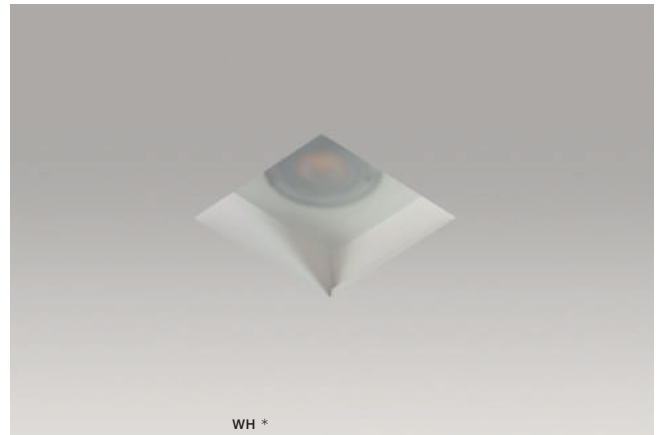

WH *

HERA GIPS SQUARE M WH

bulb not included

voltage: 230V	connect GU10 1x Max 40W
IP20	
	installation place
	inlet opening 12x12cm

COLOUR / NEW INDEX NO.

☐ WHITE (WH) **AZ3467**

glass diffuser only included with AZ3467