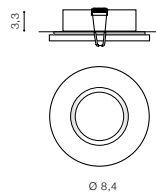

new

DGR *

IKA ROUND IP65

bulb not included

voltage: 230V	connect GU10 1x Max. 35W
IP65	
	installation place
	inlet opening Ø 6cm

COLOUR / NEW INDEX NO.

- WHITE (WH) **AZ2865**
- BLACK (BK) **AZ3017**
- DARK GREY (DGR) **AZ4232**