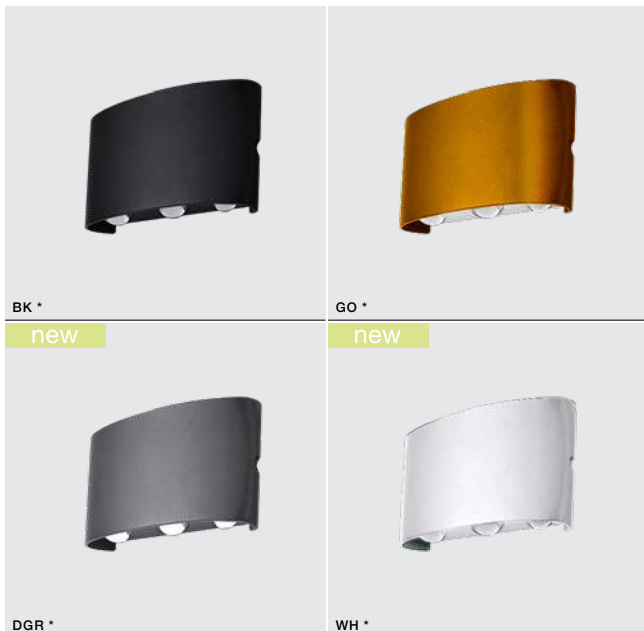

GINNA 3

LED integrated

voltage: 230V
IP54

LED 6x1W 500lm 3000K

LED

technical
specification

installation place
beam angle: 60°

COLOUR / NEW INDEX NO.

- BLACK (BK) **AZ3484**
- GOLD (GO) **AZ3485**
- DARK GREY (DGR) **AZ4194**
- WHITE (WH) **AZ4195**