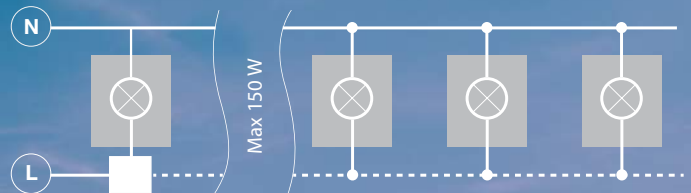

One lamp with a PIR sensor (passive motion sensor) is enough to turn on all other lamps connected to the Master line (in the diagram it is marked with a dashed line).

* - EXPLANATION SHORTCUT PAGE 2