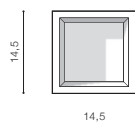

LED integrated

voltage: 230V

LED 9W 700lm 3000K

IP20

LED

technical specification

installation place ☐ inlet opening 9,2x9,2cm

beam angle: 100°

COLOUR / NEW INDEX NO.

- ☐ WHITE (WH) **AZ4226**
- ☒ BLACK (BK) **AZ4227**

LED integrated

voltage: 230V

LED 16W 1300lm 3000K

IP20

LED

technical specification

installation place ☐ inlet opening 13x13cm

beam angle: 100°

COLOUR / NEW INDEX NO.

- ☐ WHITE (WH) **AZ4228**
- ☒ BLACK (BK) **AZ4229**