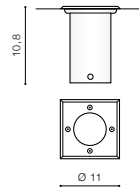

CH *

HYDE SQUARE

bulb not included

voltage: 230V	LED GU10 1x MAX 35W	
IP54		
	installation place	
	inlet opening	Ø 5cm

COLOUR / NEW INDEX NO.

CHROME (CH) **AZ3326**

* - EXPLANATION SHORTCUT PAGE 2 (E)

FANO S 30 SMART LED RGB