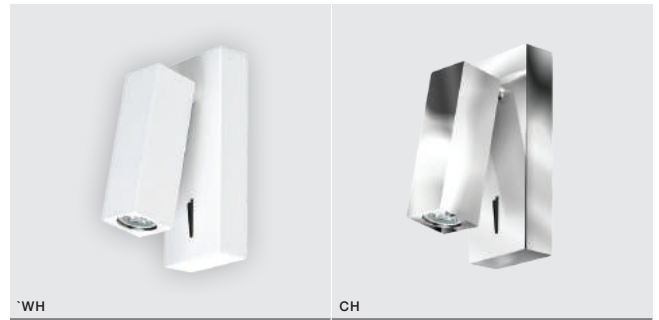

ANGUS LED SWITCH

LED integrated

voltage: 230V	LED 3W 250lm 3000K	
IP20		
technical specification	installation place	
	beam angle: 15°	

COLOUR / NEW INDEX NO.

- WHITE (WH) **AZ2446**
- CHROME (CH) **AZ2445**

* - EXPLANATION SHORTCUT PAGE 2 (E)