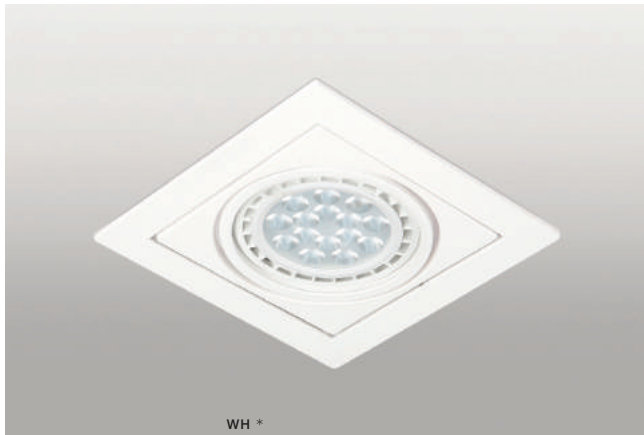

VERDI

Downlights

VERDI

bulb not included

voltage: 230V	connect 1x ES111 MAX 50W or ADAP111
IP20	connect GU10 1x Max 40W
	installation place
	inlet opening 17x17cm

COLOUR / NEW INDEX NO.

- WHITE (WH) **AZ3526**
- BLACK (BK) **AZ3527**