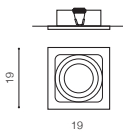

BK / ALU *

SISTO 1

bulb not included

voltage: 230V	1x ES111 MAX 50W or ADAP111	
IP20	connect GU10 1x Max 40W	
	installation place	
	inlet opening	16X16cm

COLOUR / NEW INDEX NO.

- ALUMINIUM (ALU) **AZ0793**
- WHITE / BLACK (WH/BK) **AZ1446**
- BLACK / BLACK (BK/BK) **AZ2810**