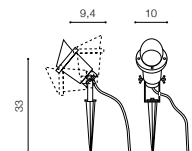

EDVIN / EDVARD IP65

Outdoor lamps

bulb not included

voltage: 230V	GU10 1x MAX 35W	
IP65		
	installation place	

COLOUR / NEW INDEX NO.

■ BLACK (BK) **AZ4502**

bulb not included

voltage: 230V	GU10 1x MAX 35W	
IP65		
	installation place	

COLOUR / NEW INDEX NO.

■ BLACK (BK) **AZ4503**