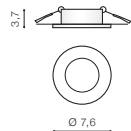

IVO

Downlights

IVO

bulb not included

voltage: 230V	connect GU10 1x Max 50W
IP20	installation place
	inlet opening Ø 6,4cm

COLOUR / NEW INDEX NO.

- ALUMINIUM (ALU) **AZ0758**
- BLACK (BK) **AZ1716**
- WHITE (WH) **AZ0759**
- CHROME (CH) **AZ1717**

WH

ALU

BK

CH

* - EXPLANATION SHORTCUT PAGE 2 (E)