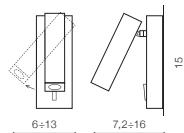

COLOUR / NEW INDEX NO.

- WHITE (WH) **AZ2446**
- CHROME (CH) **AZ2445**

* - EXPLANATION SHORTCUT PAGE 2 (E)

RAMONA LED SWITCH

336

Indoor wall lamps

RAMONA 1 LED SWITCH

LED integrated