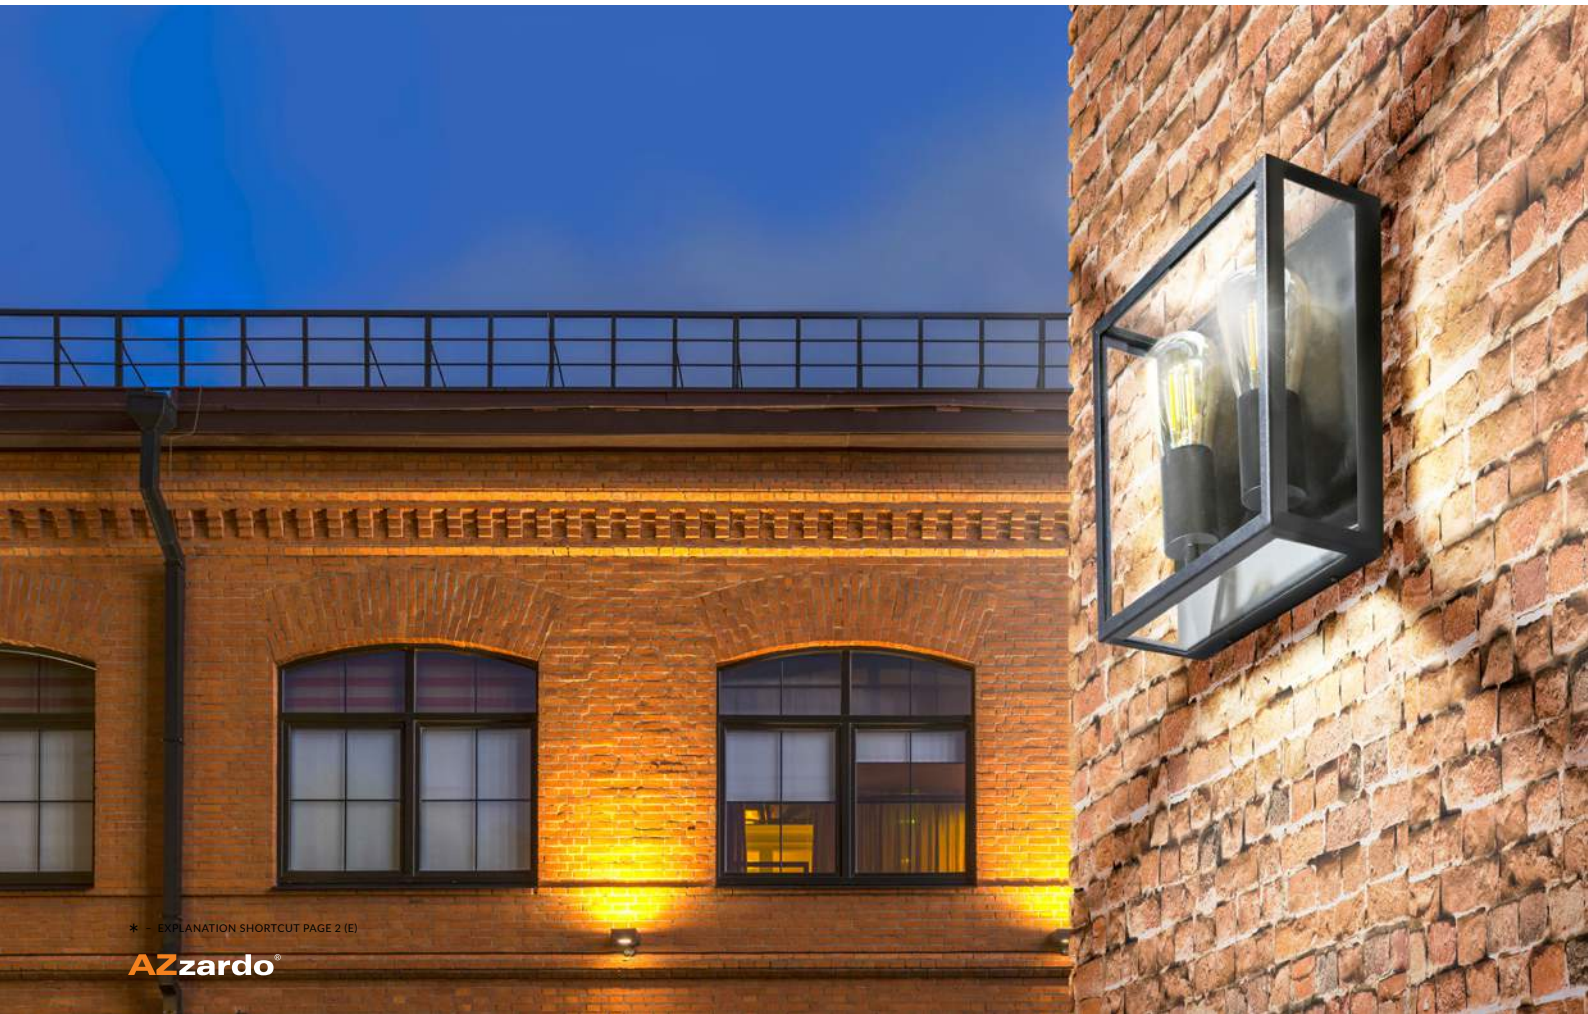

MASTER SLAVE SYSTEM (OPTION)

* – EXPLANATION SHORTCUT PAGE 2 (E)