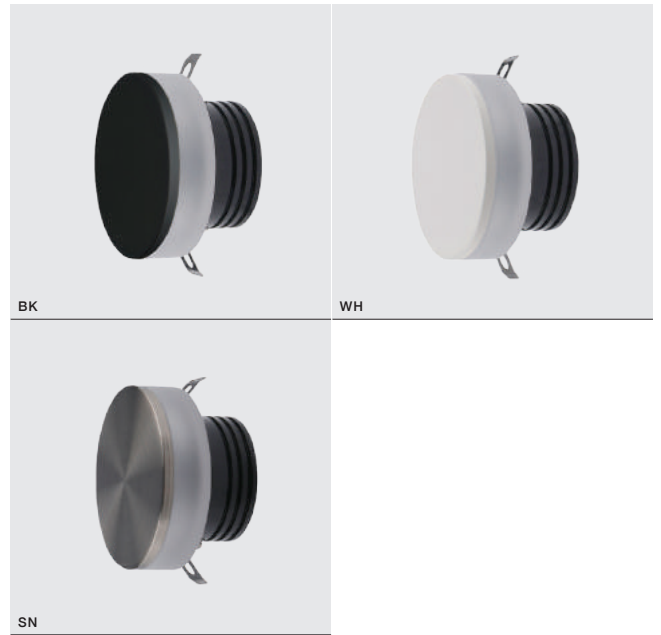

BK

WH

SN

TAZ

LED integrated

voltage: 230V

LED 1W 85lm 4000K

IP20

LED

technical specification

installation place ☐ inlet opening Ø 4,8cm
beam angle: 360°