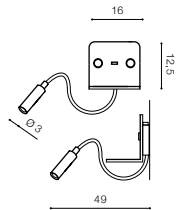

VERA LED SWITCH

LED integrated

voltage: 230V	LED 6W+3W 510lm+255lm 3000K	
IP20	installation place	
technical specification	beam angle: 110° + 10°	

COLOUR / NEW INDEX NO.

- ☐ WHITE (WH) **AZ4417**
- ☒ BLACK (BK) **AZ3201**