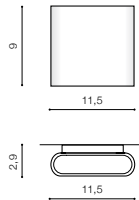

LED 2x3W 350lm 3000K

installation place

beam angle: 60°

COLOUR / NEW INDEX NO.

- DARK GREY (DGR) **AZ2180**
- WHITE (WH) **AZ2179**
- BLACK (BK) **AZ4339**

WH *

CREMONA M

LED integrated