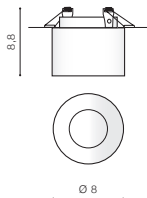

WH *

GELO

bulb not included ☒

voltage: 230V	connect GU10 1x Max 50W
IP20	
	installation place ☒
	inlet opening Ø6,6cm

COLOUR / NEW INDEX NO.

☐ WHITE FROST (WH) **AZ3539**