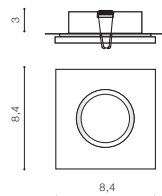

new

IKA SQUARE IP65

bulb not included ☒

voltage: 230V	connect GU10 1x Max. 50W	☒
IP65		☒
	installation place	☒
	inlet opening	☒ Ø 5,9cm

COLOUR / NEW INDEX NO.

- ☐ WHITE (WH) **AZ2864**
- ☒ BLACK (BK) **AZ4230**
- ☒ DARK GREY (DGR) **AZ4231**

new

IKA ROUND IP65

bulb not included ☒

voltage: 230V	connect GU10 1x Max. 50W	☒
IP65		☒
	installation place	☒
	inlet opening	☒ Ø 5,9cm

COLOUR / NEW INDEX NO.

- ☐ WHITE (WH) **AZ2865**
- ☒ BLACK (BK) **AZ3017**
- ☒ DARK GREY (DGR) **AZ4232**