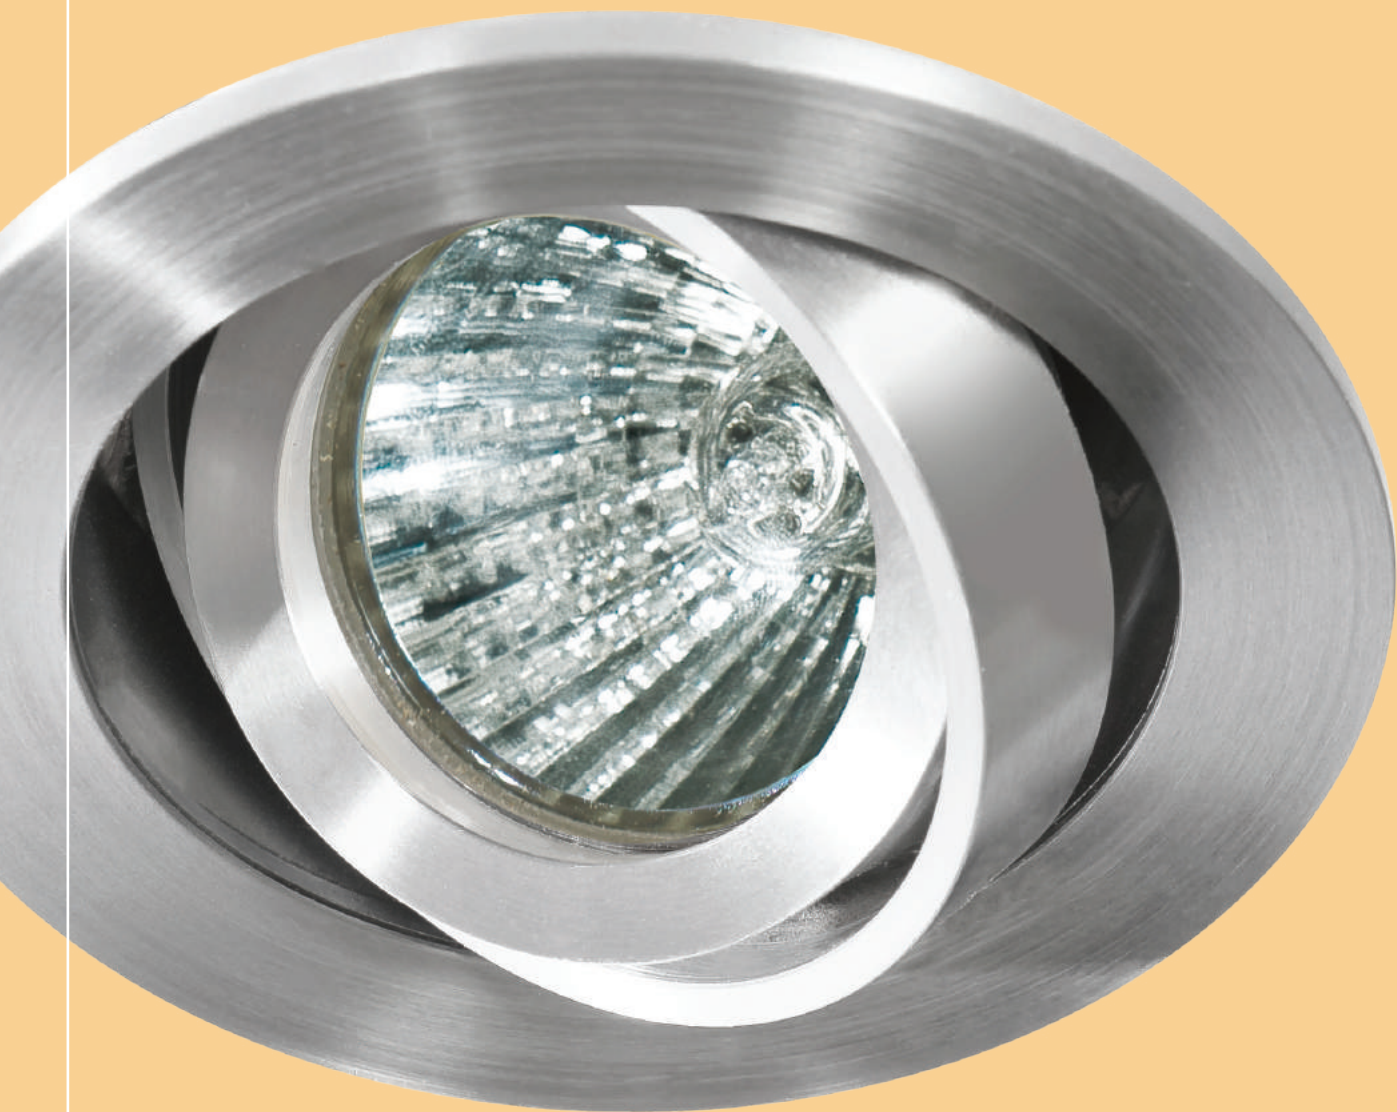

DOWNLIGHTS