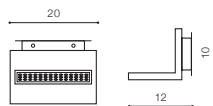

BK *

BK

WH

LATONA

LED integrated

voltage: 230V	LED 10W 800lm 3000K
IP20	
technical specification	installation place
	beam angle: 90°

COLOUR / NEW INDEX NO.

- BLACK (BK) **AZ2204**
- WHITE (WH) **AZ2205**