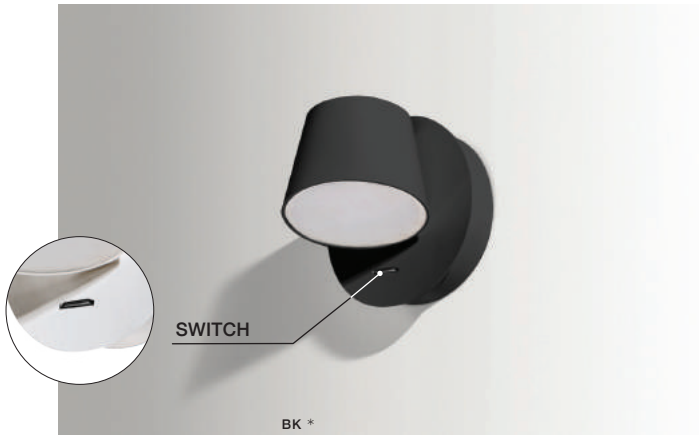

RAMONA LED SWITCH

336

Indoor wall lamps

RAMONA 1 LED SWITCH

LED integrated

voltage: 230V	LED 6W 3000K 500lm	
IP20		
technical specification	installation place	
	beam angle: 60°	

COLOUR / NEW INDEX NO.

- ☐ SAND WHITE (WH) **AZ2566**
- ☒ SAND BLACK (BK) **AZ2565**