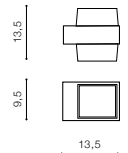

* - EXPLANATION SHORTCUT PAGE 2 (E)