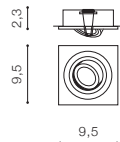

TILT 45°

* - EXPLANATION SHORTCUT PAGE 2 (E)

ALU *

CARO SQUARE

bulb not included

voltage: 230V	connect GU10 1x Max 50W
IP20	
	installation place
	inlet opening Ø8cm

COLOUR / NEW INDEX NO.

- ALUMINIUM (ALU) **AZ2435**
- BLACK (BK) **AZ2434**
- WHITE (WH) **AZ2433**