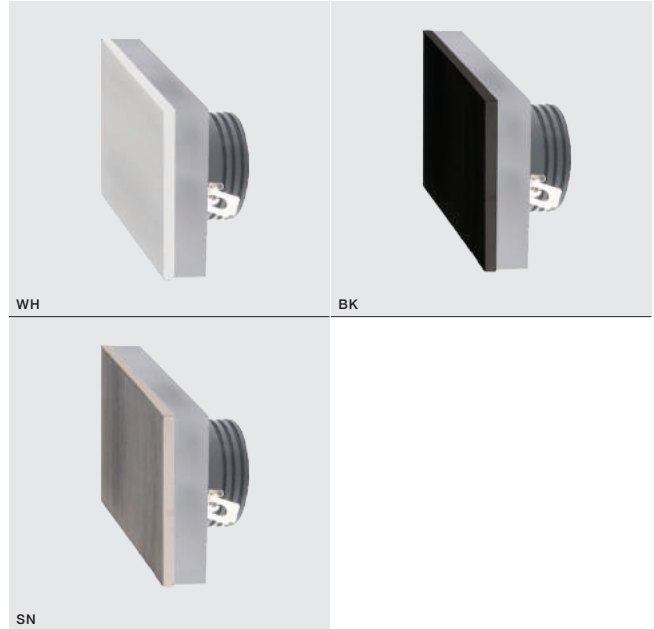

OZ

LED integrated

voltage: 230V

LED 1W 85lm 4000K

IP20

LED

technical specification

installation place ☐ inlet opening Ø 4,8cm
beam angle: 360°

COLOUR / NEW INDEX NO.

- BLACK (BK) **AZ3372**
- WHITE (WH) **AZ3373**
- SATIN NICKEL (SN) **AZ3374**