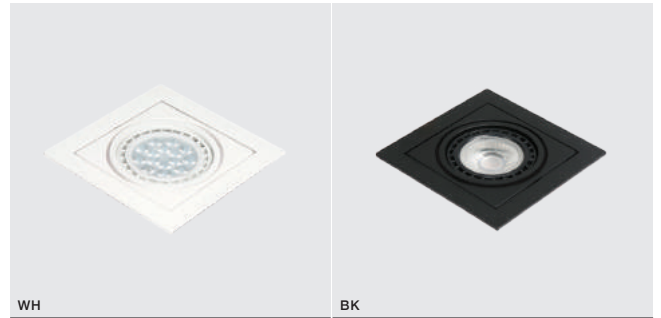

VERDI 2

bulb not included

voltage: 230V	connect 2x ES111 MAX 50W or ADAP111
IP20	connect GU10 2x Max 40W
	installation place
	inlet opening 30x17cm

COLOUR / NEW INDEX NO.

- WHITE (WH) **AZ3528**
- BLACK (BK) **AZ3529**