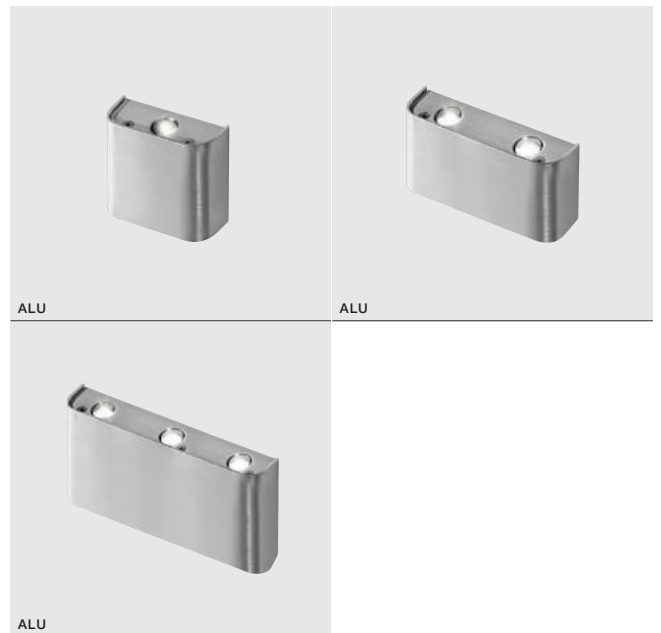

COLOUR / NEW INDEX NO.

- WHITE / ALUMINIUM (WH / ALU) . . . **AZ0763**
- ALUMINIUM (ALU) **AZ0766**

* - EXPLANATION SHORTCUT PAGE 2 (E)

ANGUS LED SWITCH

LED integrated

voltage: 230V	LED 3W 250lm 3000K	
IP20		
technical specification	installation place	
	beam angle: 15°	