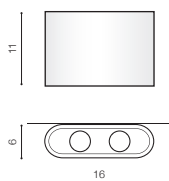

BK / GO

WH

CH

AGO