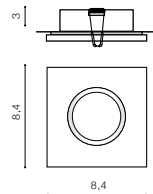

new

BK *

IKA SQUARE IP65

bulb not included

voltage: 230V	connect GU10 1x Max. 35W
IP65	
	installation place
	inlet opening Ø 6,4cm

COLOUR / NEW INDEX NO.

- WHITE (WH) **AZ2864**
- BLACK (BK) **AZ4230**
- DARK GREY (DGR) **AZ4231**