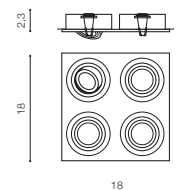

ALU *

CARO 4 SQUARE

bulb not included

voltage: 230V	connect GU10 4x Max 50W
IP20	
	installation place
	inlet opening 16x16cm

COLOUR / NEW INDEX NO.

- ALUMINIUM (ALU) **AZ2444**
- WHITE (WH) **AZ2442**

IBIZA