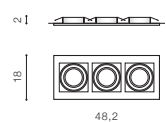

COLOUR / NEW INDEX NO.

- WHITE (WH) **AZ3530**
- BLACK (BK) **AZ3531**

* - EXPLANATION SHORTCUT PAGE 2 (E)