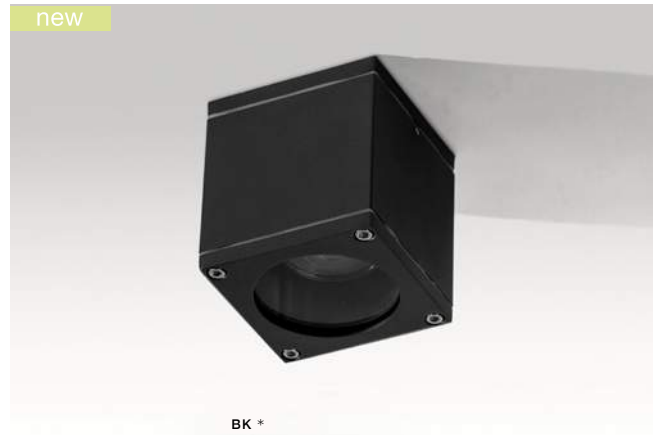

JOE WALL 2

bulb not included

voltage: 230V	GU10 2x MAX 35W
IP54	
	installation place

COLOUR / NEW INDEX NO.

- DARK GREY (DGR) **AZ3319**
- BLACK (BK) **AZ3320**
- WHITE (WH) **AZ4316**

JOE SQUARE

bulb not included