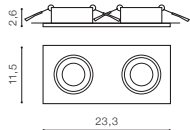

bulb not included

voltage: 230V	connect GU10 2x Max 50W
IP20	
	installation place
	inlet opening 10,5x22,5cm

COLOUR / NEW INDEX NO.

- ALUMINIUM (ALU) **AZ1737**
- BLACK (BK) **AZ1740**
- WHITE (WH) **AZ1739**
- CHROME (CH) **AZ1738**