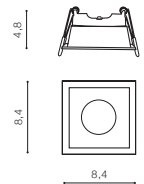

* - EXPLANATION SHORTCUT PAGE 2 (E)