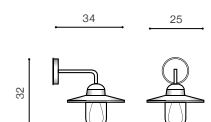

OSVALD WALL

bulb not included ☒

voltage: 230V	E27 1x MAX 40W	☐
IP44	installation place	☒

COLOUR / NEW INDEX NO.

☒ BLACK (BK) **AZ4489**