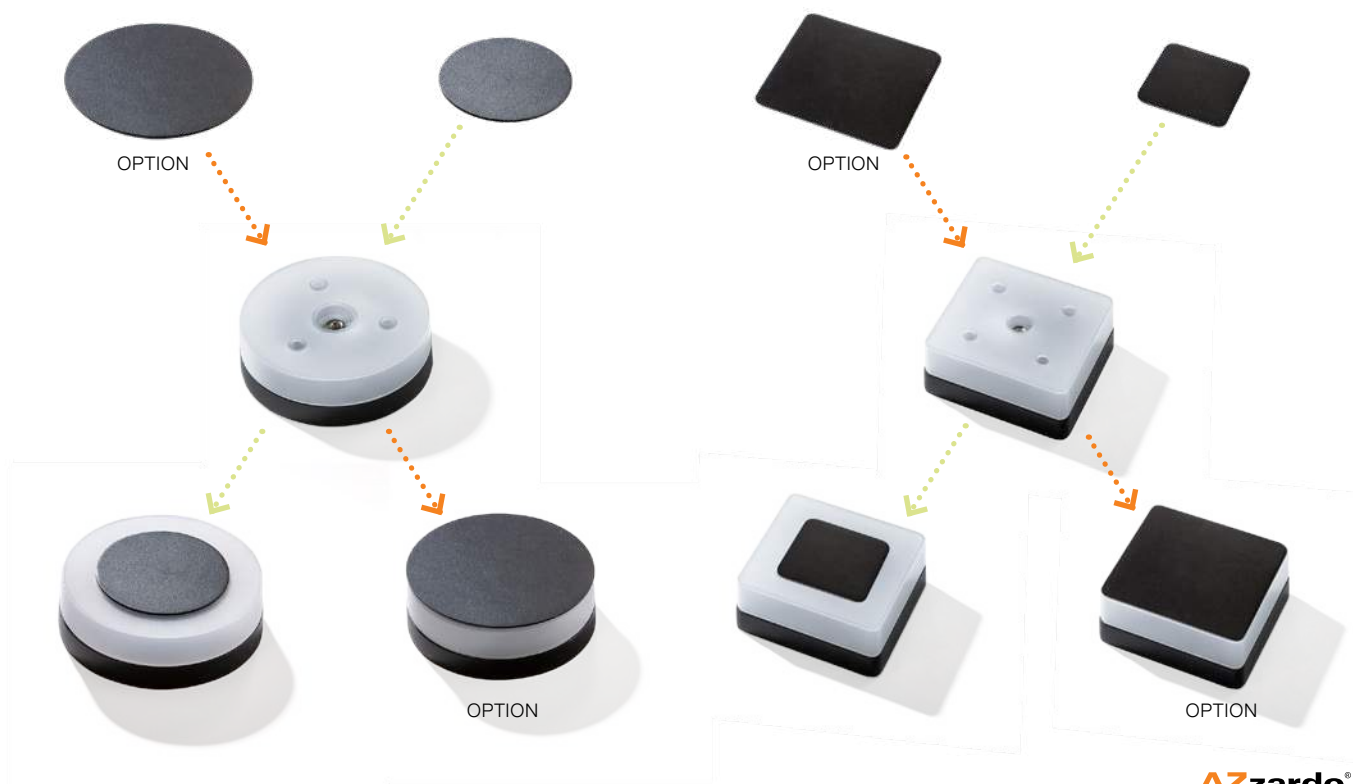

beam angle: 360°

COLOUR / NEW INDEX NO.

■ 3000K BLACK (BK) **AZ4461**

■ 4000K BLACK (BK) **AZ4462**

2 IN 1

THERE ARE 2 TYPES OF FRONT COVER FOR THE LAMP INCLUDED.
THANKS TO MAGNETIC FIXING SYSTEM THEY CAN BE EASILY CHANGED OR REMOVED COMPLETELY.