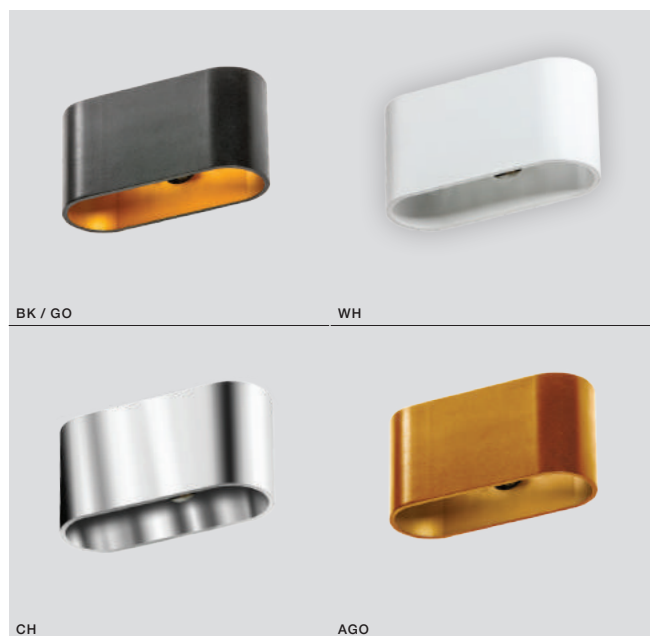

TILT 90°

* - EXPLANATION SHORTCUT PAGE 2 (E)

WH *

VEGA

bulb not included

voltage: 230V	connect G9 1x Max. 40W	
IP20	installation place	<input type="checkbox"/>

COLOUR / NEW INDEX NO.

- BLACK / GOLD (BK / GO) **AZ1709**
- WHITE (WH) **AZ1708**
- CHROME (CH) **AZ1758**
- ANODISED GOLD (AGO) **AZ1746**