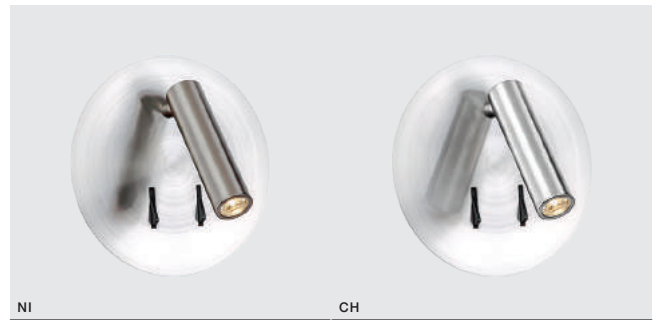

NI *

NI

CH

BK

FARO LED SWITCH

LED integrated

voltage: 230V

LED 6W 420lm

IP20

+ LED 3W 250lm 3000K

LED

technical

installation place

specification

beam angle: 360°+10°

COLOUR / NEW INDEX NO.

- ☐ SATIN NICKEL (NI). **AZ2552**
- ☐ CHROME (CH). **AZ2424**
- ☐ BLACK (BK). **AZ3204**

TILT 90°

ROTATION 180°