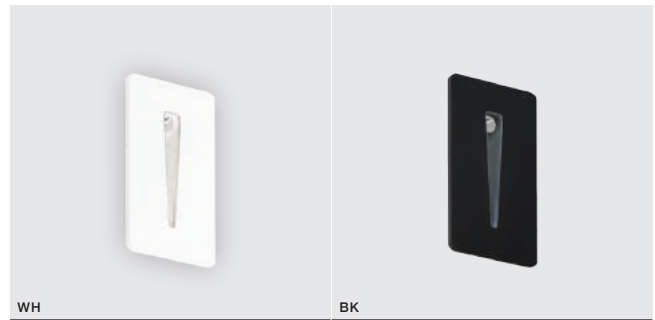

RAGGIO

LED integrated

voltage: 230V

LED 3W 240lm 3000K

IP54

Transformer 230V – included

LED

technical

installation place inlet opening 8.8x4cm

specification

beam angle: 15°

COLOUR / NEW INDEX NO.

- WHITE (WH) **AZ2963**
- BLACK (BK) **AZ2964**
- SATIN NICKEL (SN) **AZ2965**