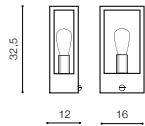

TIME – LIGHTING TIME ADJUSTMENT

LUX – DUSK SENSITIVITY ADJUSTMENT