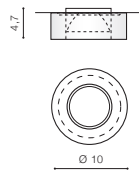

CLEAR GLASS *

VEKTOR ROUND

bulb not included

voltage: 230V	connect GU10 1x Max 50W 
IP20	
	installation place <input checked="" type="checkbox"/>
	inlet opening  Ø 6,5cm

COLOUR / NEW INDEX NO.

CLEAR GLASS **AZ1494**