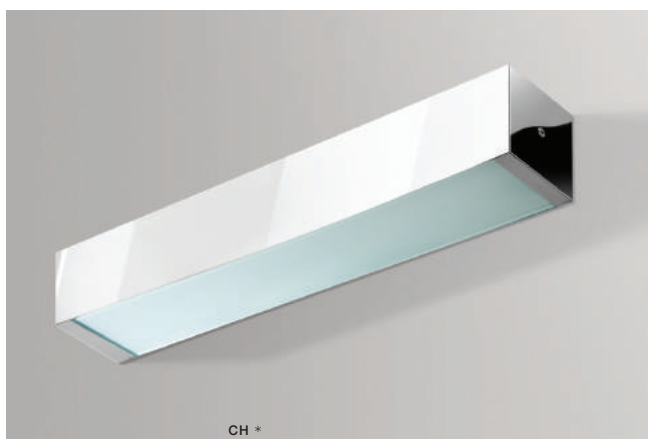

CH *

ARCHO 2C

bulb included ☒

voltage: 230V IP20	connect PL-L 1x Max.55W ☒
	installation place ☒

COLOUR / NEW INDEX NO.

☒ CHROME (CH) **AZ0328**