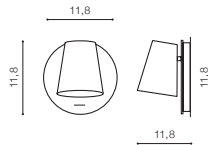

RAMONA 2 LED SWITCH

LED integrated

voltage: 230V	LED 2X 6W 3000K 500lm	
IP20		
technical specification	installation place	
	beam angle: 2x60°	

COLOUR / NEW INDEX NO.

- ☐ SAND WHITE (WH) **AZ2564**
- ☒ SAND BLACK (BK) **AZ2563**