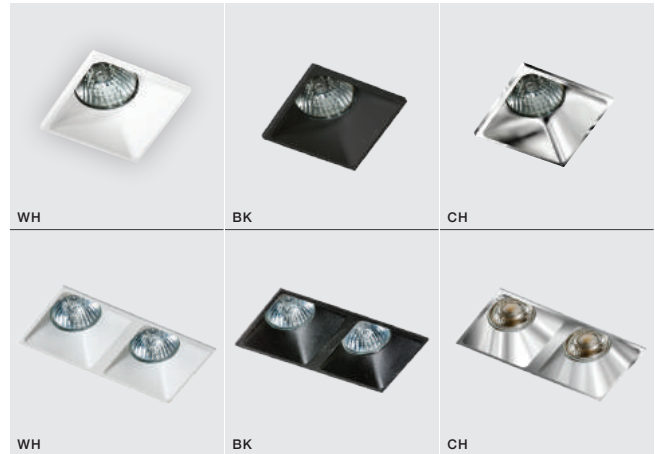

* - EXPLANATION SHORTCUT PAGE 2 (E)

WH *

PIO

bulb not included

voltage: 230V	connect GU10 1x Max 50W
IP20	
	installation place
	inlet opening 6,3x6,3cm

COLOUR / NEW INDEX NO.

- WHITE (WH) **AZ0760**
- BLACK (BK) **AZ1278**
- CHROME (CH) **AZ1718**