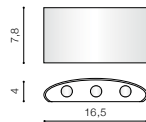

GINNA 3

LED integrated

voltage: 230V
IP54

LED 6x1W 500lm 3000K

LED

technical
specification

installation place
beam angle: 60°

COLOUR / NEW INDEX NO.

- BLACK (BK) **AZ3484**
- GOLD (GO) **AZ3485**
- DARK GREY (DGR) **AZ4194**
- WHITE (WH) **AZ4195**