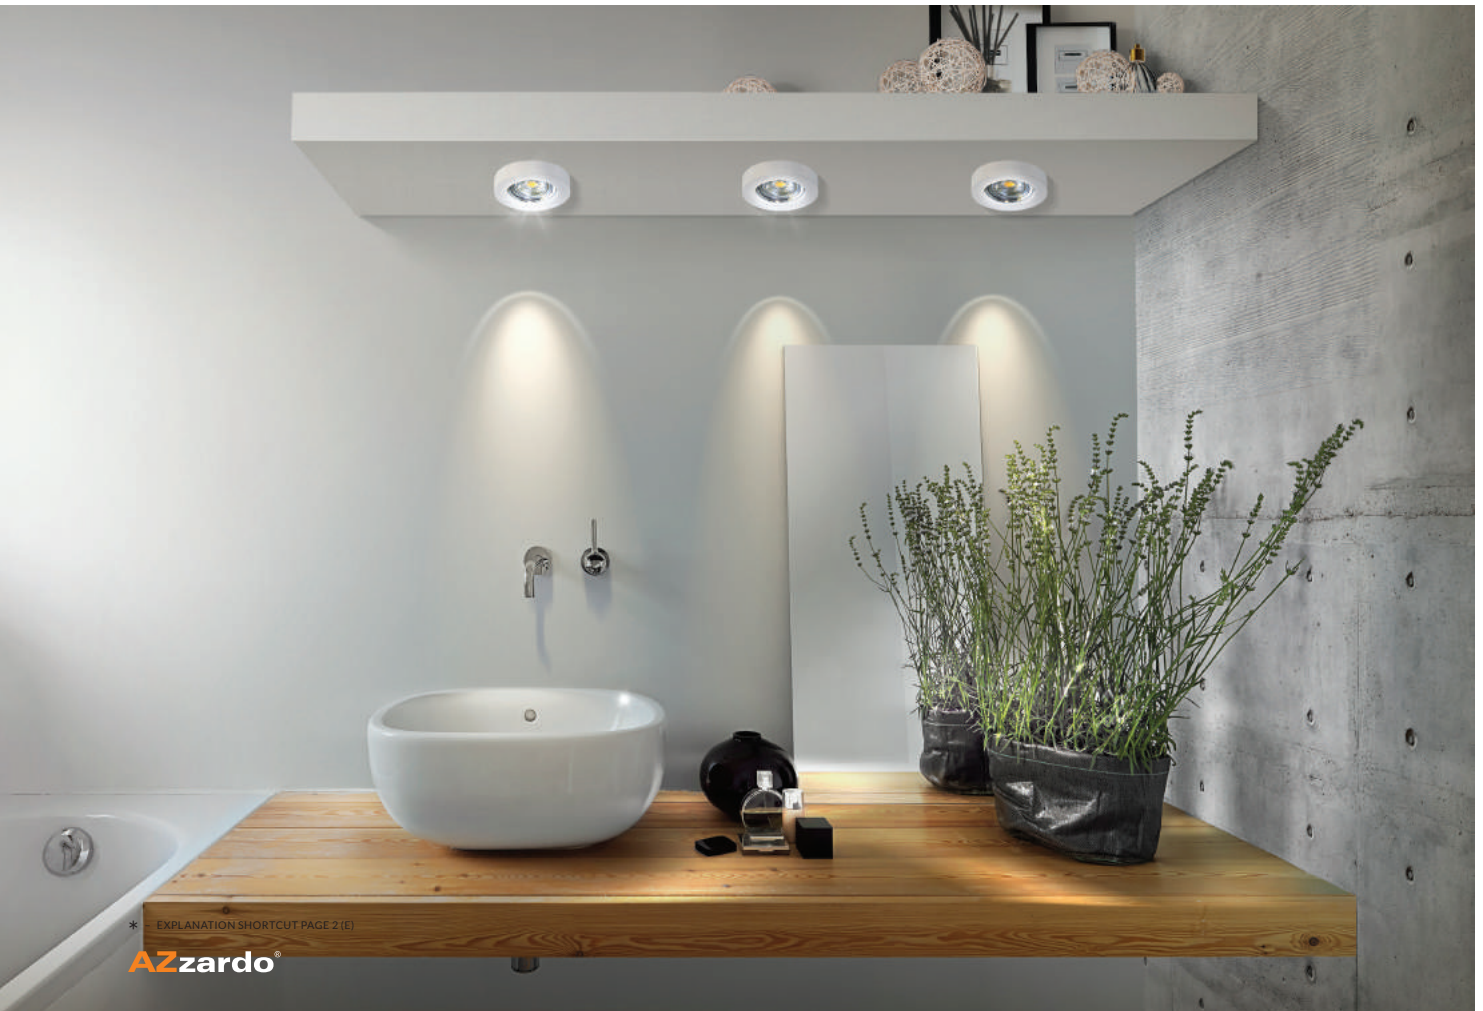

* EXPLANATION SHORTCUT PAGE 2 (E)

WH *

GELO

bulb not included

voltage: 230V	connect GU10 1x Max 50W 
IP20	
	installation place <input checked="" type="checkbox"/>
	inlet opening  Ø6,6cm

COLOUR / NEW INDEX NO.