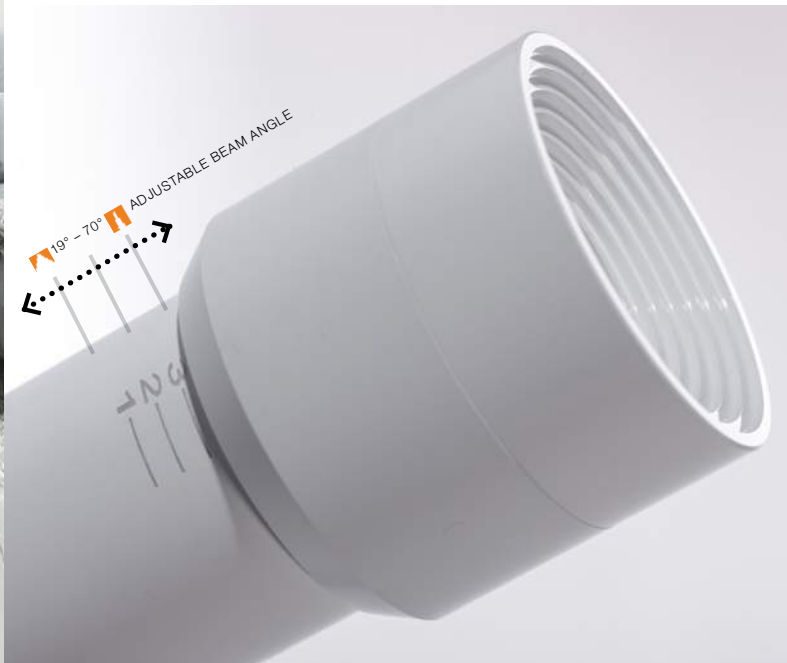

BK

* - EXPLANATION SHORTCUT PAGE 2 (E)