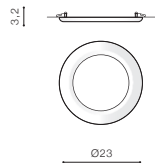

LINDA 30 3000K/4000K