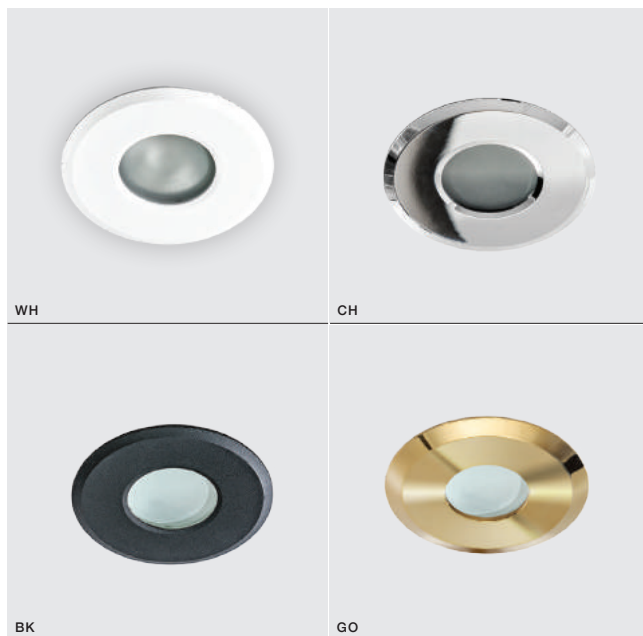

* - EXPLANATION SHORTCUT PAGE 2 (E)