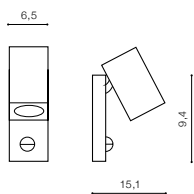

COLOUR / NEW INDEX NO.

- ☒ BLACK (BK) **AZ4695**
- ☒ DARK GRAY (DGR) **AZ4696**
- ☐ WHITE (WH) **AZ4697**