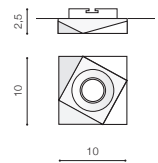

LORENZO

bulb not included ☒

voltage: 230V	connect GU10 1x Max 50W ☐
IP20	installation place ☐
	inlet opening ☐ 7cm

COLOUR / NEW INDEX NO.

- ☐ WHITE MATT (WH) **AZ1496**
- ☒ CHROME (CH) **AZ1617**
- ☒ BLACK (BK) **AZ4173**