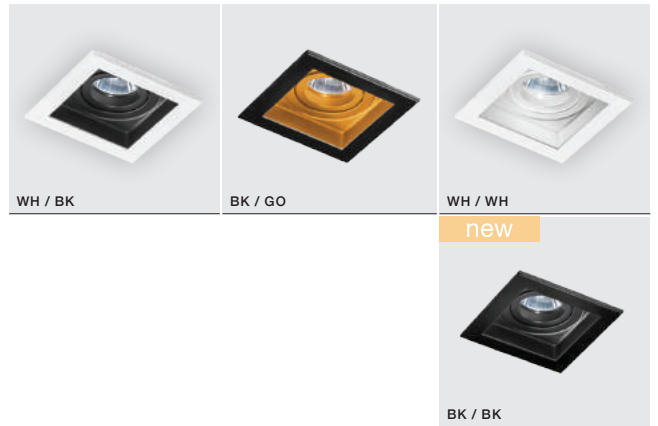

MINORKA

Downlights