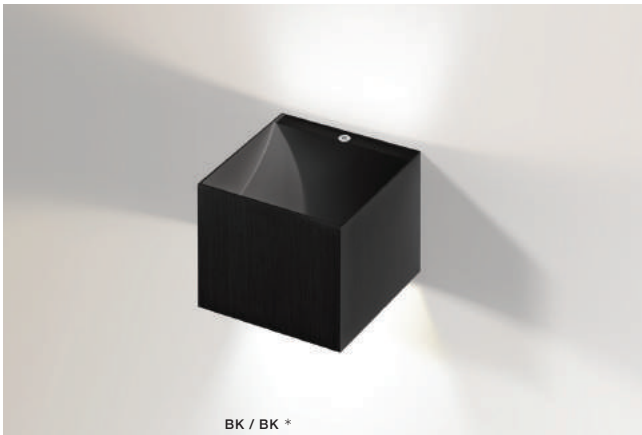

LED integrated

voltage: 230V	LED 12W 1008lm 3000K	
IP20		
technical specification	installation place	
	beam angle: 2x110°	

COLOUR / NEW INDEX NO.

- WHITE (WH) **AZ2427**

MARS

Indoor wall lamps

BK / BK *

ALU