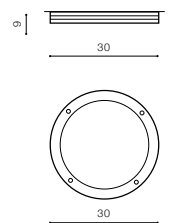

FANO IP54

Outdoor lamps

bulb not included

voltage: 230V	E27 2X MAX 40W
IP54	
	installation place

COLOUR / NEW INDEX NO.

- BLACK (BK) **AZ4372**
- DARK GREY (DGR) **AZ4370**
- WHITE (WH) **AZ4374**

bulb not included

voltage: 230V	E27 2X MAX 40W
IP54	
	installation place

COLOUR / NEW INDEX NO.

- BLACK (BK) **AZ4371**
- DARK GREY (DGR) **AZ4369**
- WHITE (WH) **AZ4373**

DGR

* - EXPLANATION SHORTCUT PAGE 2 (E)