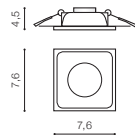

WH

BK

CH

WH

BK

CH