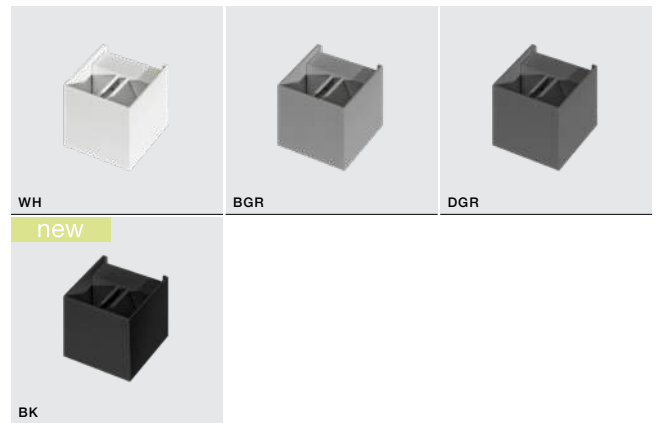

- WHITE (WH) **AZ1882**

EIGHT ADJUSTABLE LIGHT ANGLE TILT 90°

FOUR ADJUSTABLE LIGHT ANGLE

* - EXPLANATION SHORTCUT PAGE 2 (E)

LETICIA 2 LED

LED integrated

voltage: 230V
IP54

LED 2x3W 400lm 3000K