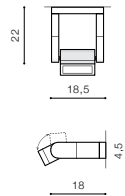

FRAME WALL

LED integrated

voltage: 230V
IP54

technical
specification

LED 8W 800lm 3000K

installation place

beam angle: 90°

COLOUR / NEW INDEX NO.

- BLACK (BK) **AZ4308**
- DARK GREY (DGR) **AZ2132**
- BRIGHT GREY (BGR) **AZ2133**

BK *

FRAME SPIKE

LED integrated

voltage: 230V
IP54

technical
specification

LED 8W 800lm 3000K

installation place

beam angle: 90°

COLOUR / NEW INDEX NO.

- BLACK (BK) **AZ4307**
- DARK GREY (DGR) **AZ2128**
- BRIGHT GREY (BGR) **AZ2129**

FRAME 70

LED integrated

voltage: 230V
IP54

technical
specification

LED 8W 800lm 3000K

installation place

beam angle: 90°

COLOUR / NEW INDEX NO.

- BLACK (BK) **AZ4305**
- DARK GREY (DGR) **AZ2130**
- BRIGHT GREY (BGR) **AZ2131**