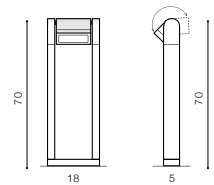

FRAME WALL

LED integrated

voltage: 230V
IP54

technical
specification

LED 8W 800lm 3000K

installation place

beam angle: 90°

COLOUR / NEW INDEX NO.

- BLACK (BK) **AZ4308**
- DARK GREY (DGR) **AZ2132**
- BRIGHT GREY (BGR) **AZ2133**

FRAME SPIKE

LED integrated

voltage: 230V
IP54

technical
specification

LED 8W 800lm 3000K

installation place

beam angle: 90°

COLOUR / NEW INDEX NO.

- BLACK (BK) **AZ4307**
- DARK GREY (DGR) **AZ2128**
- BRIGHT GREY (BGR) **AZ2129**

FRAME 70

LED integrated

voltage: 230V
IP54

technical
specification

LED 8W 800lm 3000K

installation place

beam angle: 90°

COLOUR / NEW INDEX NO.

- BLACK (BK) **AZ4305**
- DARK GREY (DGR) **AZ2130**
- BRIGHT GREY (BGR) **AZ2131**