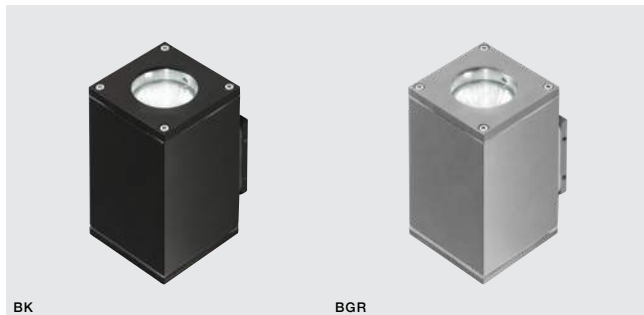

LIVIO 2

bulb not included ☒

voltage: 230V	connect GU10 2x Max.35W	
IP54	installation place	☐

COLOUR / NEW INDEX NO.

- BLACK (BK) **AZ0776**
- BRIGHT GREY (BGR) **AZ0888**

BK

BGR