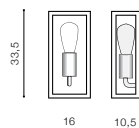

NIKLAS 2 WALL

BK *

bulb included ☒

voltage: 230V	E27 2x MAX 40W	☒
IP44		
	installation place	☐

COLOUR / NEW INDEX NO.

■ BLACK (BK) **AZ4488**