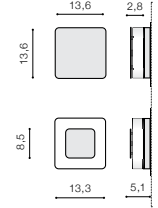

LED integrated

voltage: 230V

IP54

technical

specification

LED 9W 700lm 3000K

installation place

beam angle: 360°

COLOUR / NEW INDEX NO.

■ 3000K DARK GREY (DGR) **AZ4460**

LED integrated

voltage: 230V

IP54

technical

specification

LED 9W 700lm 3000K

LED 9W 700lm 4000K

installation place

beam angle: 360°

COLOUR / NEW INDEX NO.

■ 3000K BLACK (BK) **AZ4461**

■ 4000K BLACK (BK) **AZ4462**

2 IN 1

THERE ARE 2 TYPES OF FRONT COVER FOR THE LAMP INCLUDED.
THANKS TO MAGNETIC FIXING SYSTEM THEY CAN BE EASILY CHANGED OR REMOVED COMPLETELY.