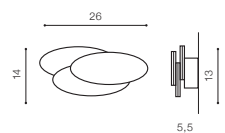

WH *

CLOVER OVAL

LED integrated

voltage: 230V	LED 12W 3000K 840lm	
IP20		
technical specification	installation place	
	beam angle: 360°	

COLOUR / NEW INDEX NO.

- BLACK (BK) **AZ2997**
- WHITE (WH) **AZ2998**