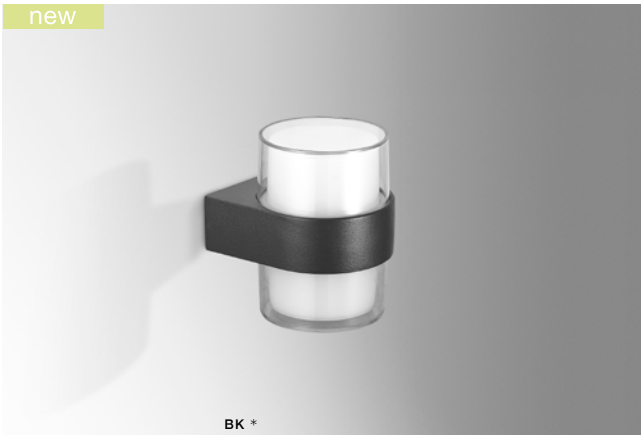

LARS IP54

Outdoor lamps

LARS ROUND WALL 3000K / 4000K

LED integrated

voltage: 230V	LED 13W 1000lm 3000K	
IP54	LED 13W 1000lm 4000K	
technical	installation place	
specification	beam angle: 2x 180°	

COLOUR / NEW INDEX NO.

- 3000K BLACK (BK) **AZ4504**
- 4000K BLACK (BK) **AZ4505**