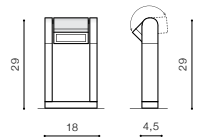

BK *

FRAME 70

LED integrated

voltage: 230V
IP54

technical
specification

LED 8W 800lm 3000K

installation place

beam angle: 90°

COLOUR / NEW INDEX NO.

- BLACK (BK) **AZ4305**
- DARK GREY (DGR) **AZ2130**
- BRIGHT GREY (BGR) **AZ2131**