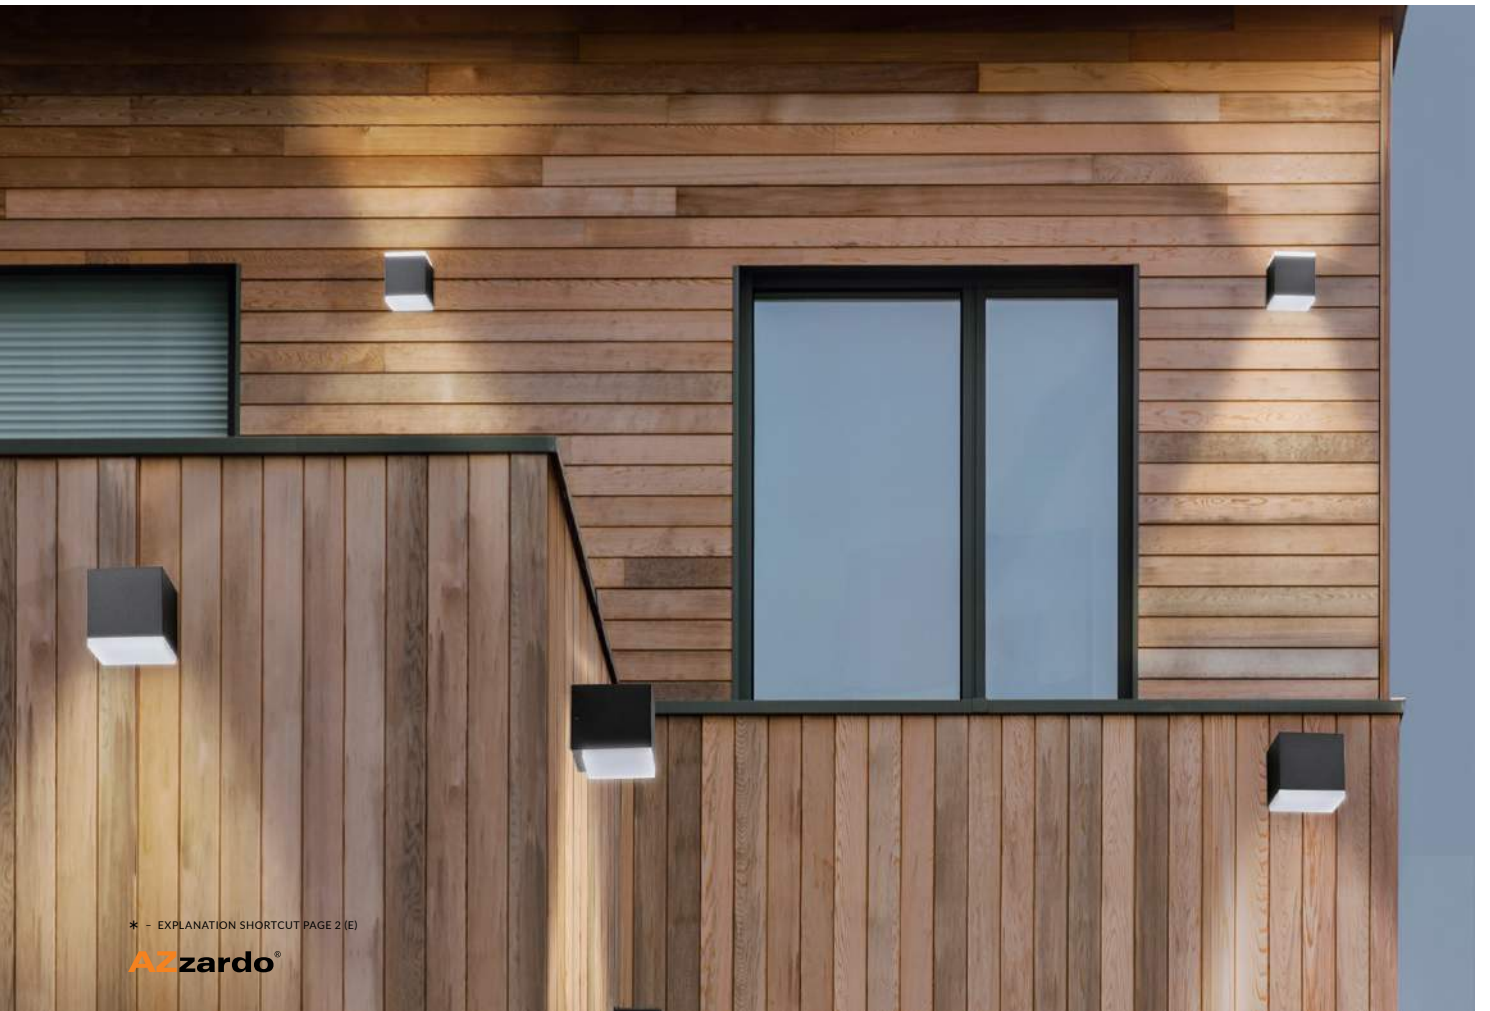

installation place

specification

beam angle: 2x 60°

COLOUR / NEW INDEX NO.

DARK GREY (DGR) **AZ4342**

* - EXPLANATION SHORTCUT PAGE 2 (E)

ARIDA

bulb not included