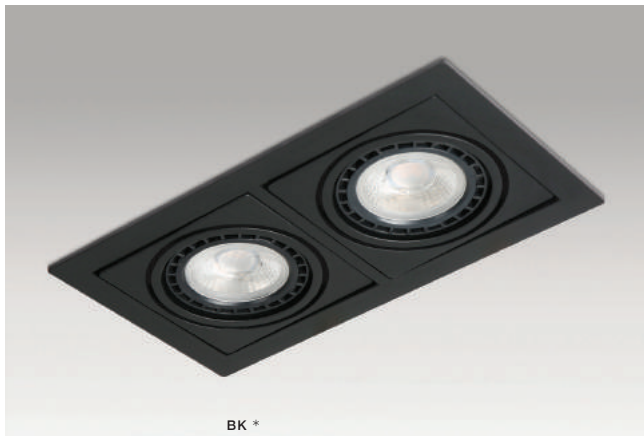

VERDI 2

bulb not included

voltage: 230V	connect 2x ES111 MAX 50W or ADAP111
IP20	connect GU10 2x Max 40W
	installation place
	inlet opening 30x17cm

COLOUR / NEW INDEX NO.

- WHITE (WH) **AZ3528**
- BLACK (BK) **AZ3529**