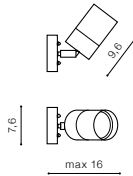

ROLF 2 500

bulb not included ☒

voltage: 230V	LED GU10 2x MAX 35W	☐
IP44		
	installation place	☐

COLOUR / NEW INDEX NO.

- BLACK (BK) **AZ4456**
- DARK GREY (DGR) **AZ4457**