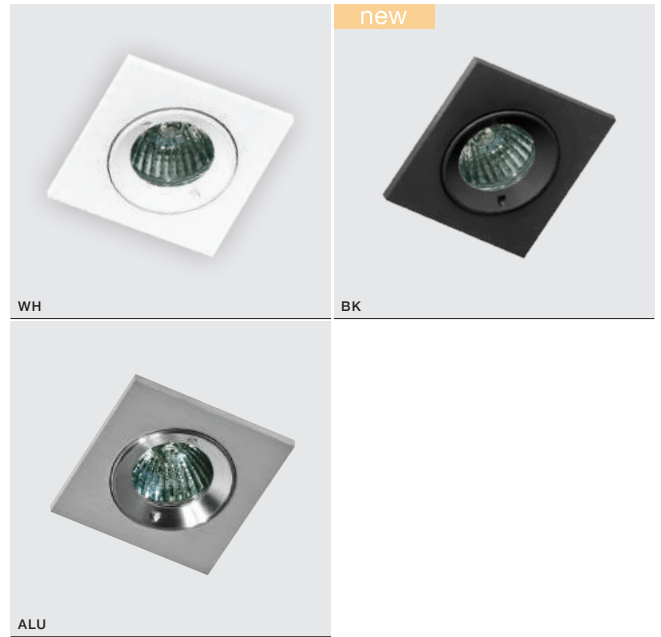

new

BK

ALU

WH