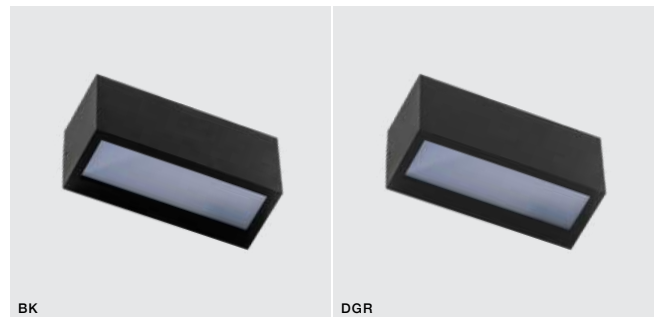

voltage: 230V	GU10 2x MAX 35W
IP44	
	installation place <input type="checkbox"/>

COLOUR / NEW INDEX NO.

- BLACK (BK) **AZ4473**
- DARK GREY (DGR) **AZ4474**

MASTER SLAVE SYSTEM

VENTA IP54

372

Outdoor lamps

VENTA