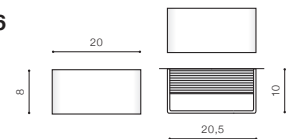

WH *

FELIX M

LED integrated

voltage: 230V	LED 6W 500lm 3000K	
IP20		
technical specification	installation place	
	beam angle: 2x110°	

COLOUR / NEW INDEX NO.

- WHITE (WH) **AZ2426**

WH *

FELIX L