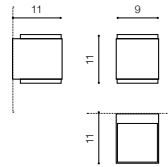

* - EXPLANATION SHORTCUT PAGE 2 (E)