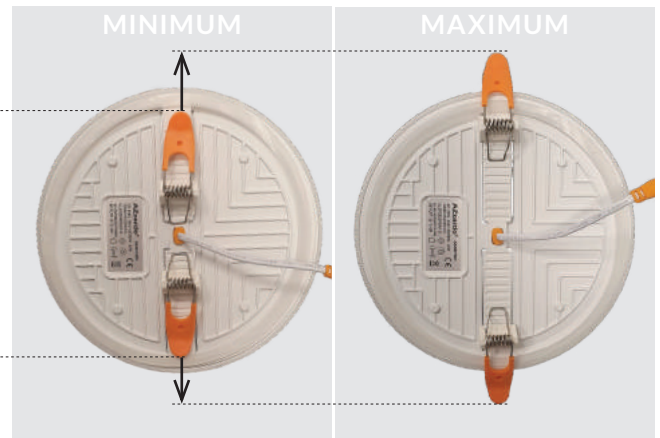

Lamir R9 – no adjustable wings

Lamir R12 (adjustable the position of the wings) – 7,5÷9,6cm

Lamir R17 and S17 (adjustable the position of the wings) – 7,4÷15,1cm

* - EXPLANATION SHORTCUT PAGE 2 (E)