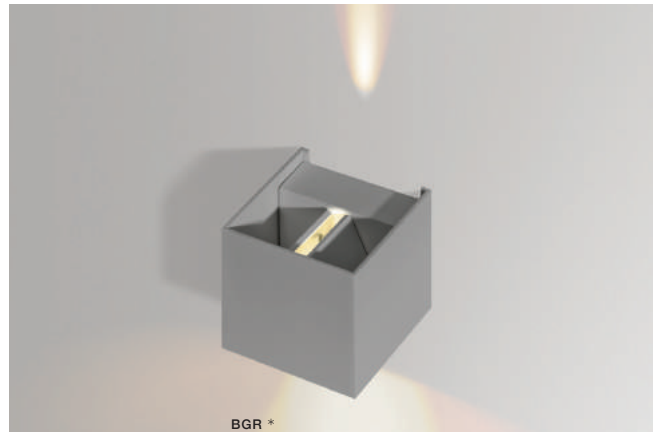

voltage: 230V	connect G9 1x Max.40W 
IP20	installation place 

COLOUR / NEW INDEX NO.

- ALUMINIUM (ALU) **AZ0893**
- WHITE (WH) **AZ0894**

GAMBINO LED IP54

314

Indoor wall lamps

FOUR ADJUSTABLE LIGHT ANGLE

BGR *