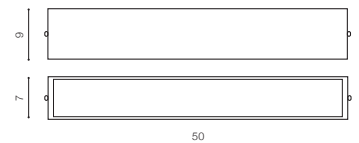

* - EXPLANATION SHORTCUT PAGE 2 (E)