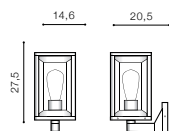

MIKKEL

bulb not included

voltage: 230V	E27 1x MAX 40W	
IP54	installation place	

COLOUR / NEW INDEX NO.

■ BLACK (BK) **AZ4485**