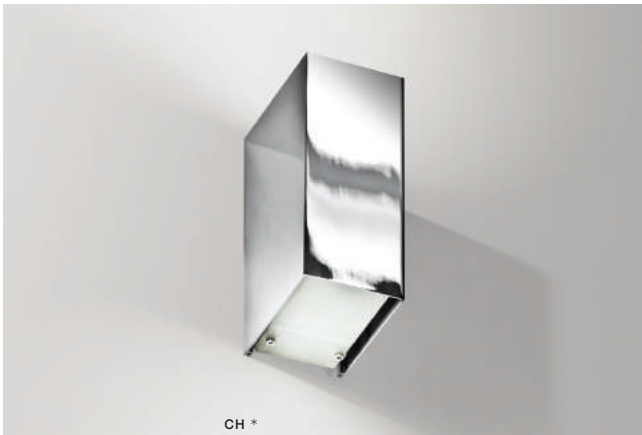

RAUL

Indoor wall lamps

RAUL

bulb not included ☒

voltage: 230V	connect G9 2x Max.40W	
IP20	installation place	☐

COLOUR / NEW INDEX NO.

- ☐ ALUMINIUM (ALU) **AZ0892**
- ☐ WHITE (WH) **AZ0891**
- ☒ CHROME (CH) **AZ0868**