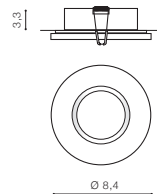

new

IKA SQUARE IP65

bulb not included ☒

voltage: 230V	connect GU10 1x Max. 50W	☒
IP65		☒
	installation place	☒
	inlet opening	☒ Ø 5,9cm

COLOUR / NEW INDEX NO.

- ☐ WHITE (WH) **AZ2864**
- ☒ BLACK (BK) **AZ4230**
- ☒ DARK GREY (DGR) **AZ4231**

new

IKA ROUND IP65

bulb not included ☒

voltage: 230V	connect GU10 1x Max. 50W	☒
IP65		☒
	installation place	☒
	inlet opening	☒ Ø 5,9cm

COLOUR / NEW INDEX NO.

- ☐ WHITE (WH) **AZ2865**
- ☒ BLACK (BK) **AZ3017**
- ☒ DARK GREY (DGR) **AZ4232**