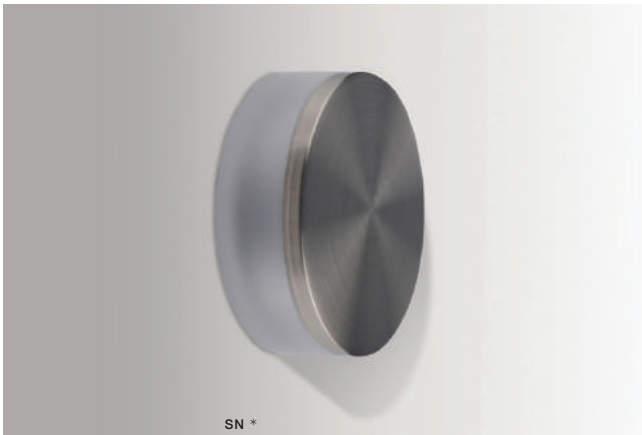

TAZ

Indoor wall lamps

SN *