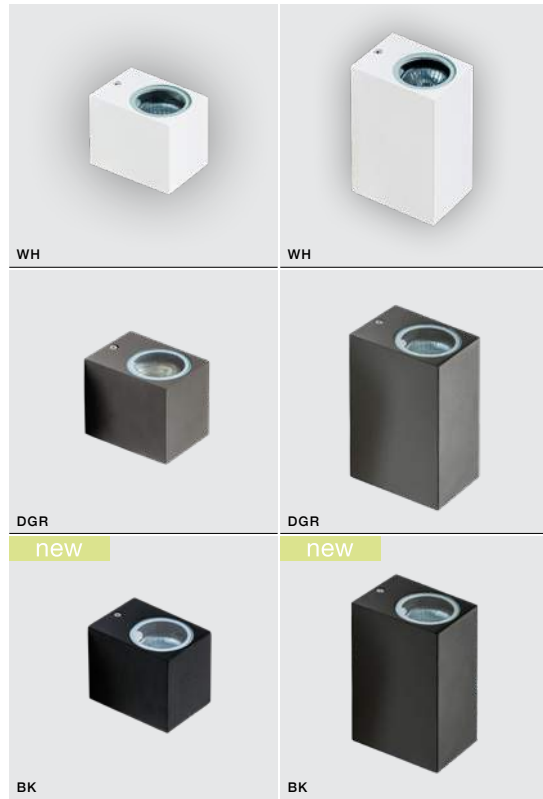

RIMINI 2 SQUARE

bulb not included

voltage: 230V	GU10 2x MAX 35W
IP54	
	installation place

COLOUR / NEW INDEX NO.

- DARK GREY (DGR) **AZ4312**
- WHITE (WH) **AZ4314**
- BLACK (BK) **AZ4268**

* - EXPLANATION SHORTCUT PAGE 2 (E)