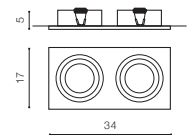

BK / BK *

SIRO 2

bulb not included

voltage: 230V	connect 2x ES111 MAX 50W or ADAP111
IP20	connect GU10 2x Max 40W
	installation place
	inlet opening 31x15cm

COLOUR / NEW INDEX NO.

- ALUMINIUM (ALU) **AZ0770**
- BLACK / ALUMINIUM (BK / ALU) **AZ0772**
- WHITE (WH) **AZ0771**
- BLACK / BLACK (BK / BK) **AZ2806**