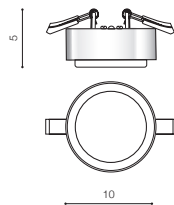

LED 7W 550lm 3000K

LED

IP44

technical specification

installation place inlet opening 4,5cm

beam angle: 120°

COLOUR / NEW INDEX NO.

- CHROME (CH) **AZ4391**
- BLACK (BK) **AZ4389**
- GOLD (GO) **AZ4390**