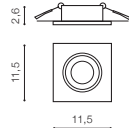

REMO R

bulb not included ☒

voltage: 0V	accessory for Remo 1 Downlight and Hugo 1 Downlight and Hugo 2 Downlight	
IP20	installation place	☒
Aluminium		

COLOUR / NEW INDEX NO.

- ALUMINIUM (ALU) **AZ0821**
- BLACK (BK) **AZ0823**
- WHITE (WH) **AZ0822**
- GOLD (GO) **AZ0824**
- CHAMPAGNE (CHA) **AZ0825**
- CHROME (CH) **AZ0855**