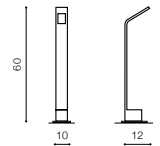

AGAPE 80

LED integrated

voltage: 230V	LED 6W 480lm 3000K		
IP54			
technical specification			installation place beam angle: 60°

COLOUR / NEW INDEX NO.

DARK GREY (DGR) **AZ3483**