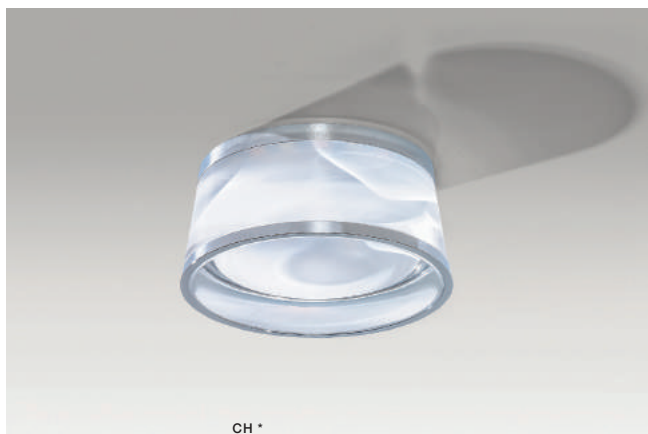

technical

installation place inlet opening Ø 5,8cm

specification

beam angle: 180°

COLOUR / NEW INDEX NO.

- ACRYL (ACR) (3000K) **AZ2774**
- ACRYL (ACR) (4000K) **AZ2775**

* - EXPLANATION SHORTCUT PAGE 2 (E)