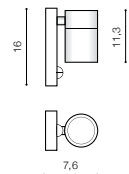

ULF 2 WALL

bulb not included ☒

voltage: 230V	GU10 2x MAX 35W
IP44	
	installation place ☐

COLOUR / NEW INDEX NO.

- BLACK (BK) **AZ4473**
- DARK GREY (DGR) **AZ4474**