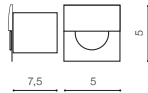

WH *

SANE Ø 60

LED integrated

voltage: 230V	LED 2W 170lm 3000K		LED
IP20	Transformer 230V – included		
technical specification	installation place inlet opening Ø 5cm		
	beam angle: 180°		

COLOUR / NEW INDEX NO.

- BLACK (BK) **AZ2768**
- WHITE (WH) **AZ2769**
- ANTIQUE BRUSH (ANB) **AZ2770**
- NICKEL (NI) **AZ2771**