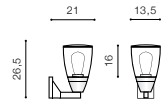

RASMUS

bulb not included ☒

voltage: 230V	E27 1x MAX 40W	
IP65	installation place	

COLOUR / NEW INDEX NO.

■ BLACK (BK) **AZ4483**