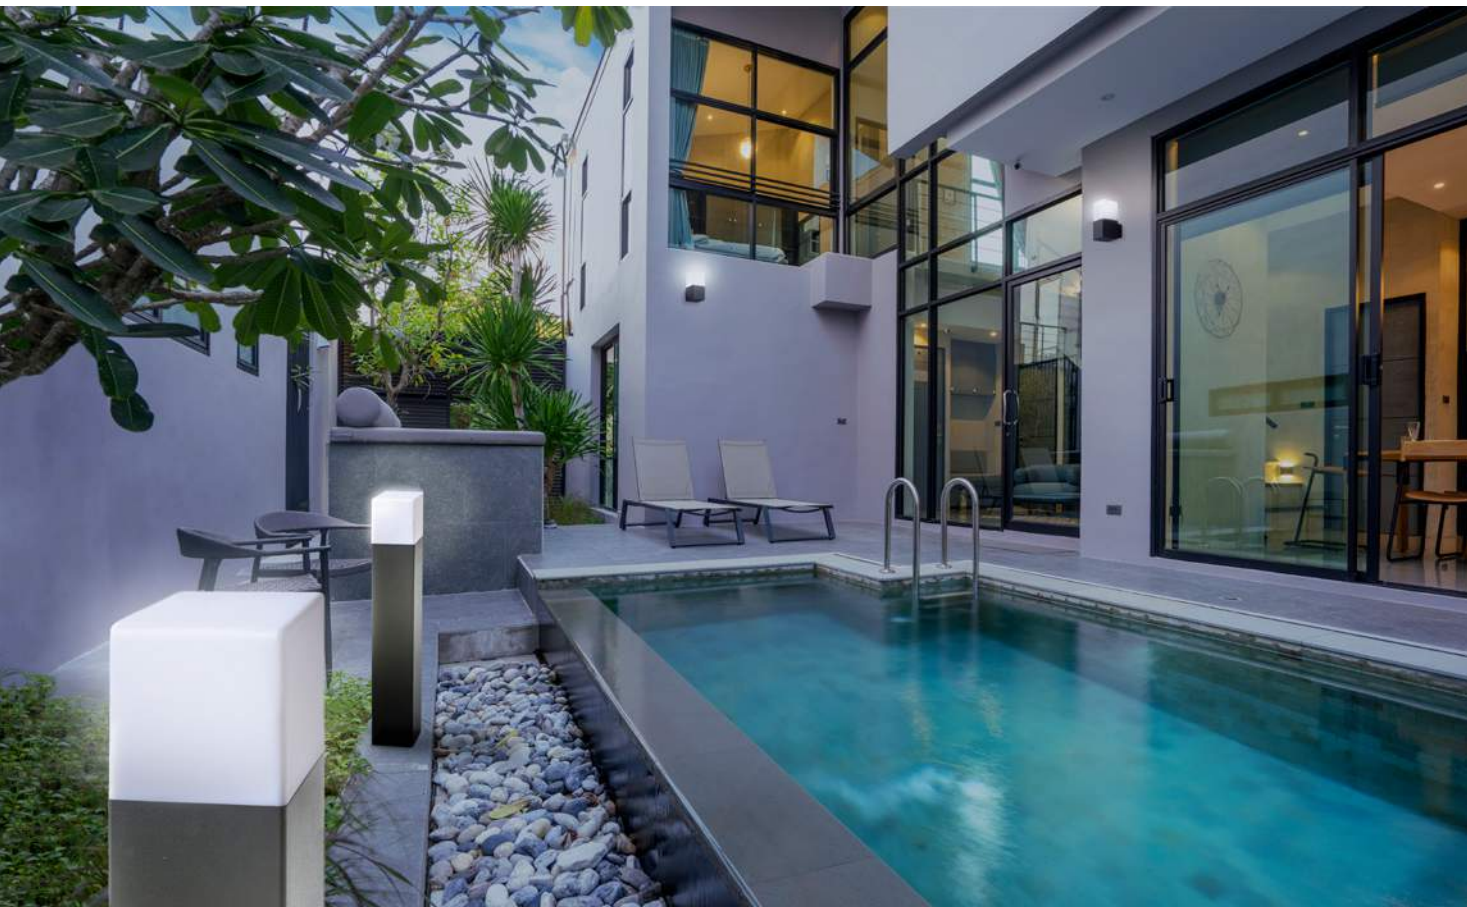

SORANO IP54

406

Outdoor lamps

SORANO 500

bulb not included ☒

voltage: 230V	E27 1x MAX 40W	☒
IP54	installation place	☐

COLOUR / NEW INDEX NO.

- BLACK (BK) **AZ4444**
- DARK GREY (DGR) **AZ4358**