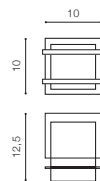

BLAS

bulb not included

voltage: 230V	connect G9 1x Max 40W
IP20	installation place

COLOUR / NEW INDEX NO.

BLACK (BK) **AZ3069**