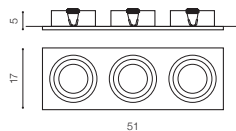

ALU *

SIRO 3

bulb not included

voltage: 230V	connect 3x ES111 MAX 50W or ADAP111
IP20	connect GU10 3x Max 40W
	installation place
	inlet opening 48x15cm

COLOUR / NEW INDEX NO.

- ALUMINIUM (ALU) **AZ0773**

* - EXPLANATION SHORTCUT PAGE 2 (E)