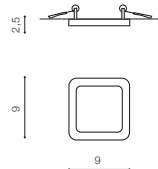

WH

BK

SLIM 15 SQUARE IP44 3000K

LED integrated

voltage: 230V	LED 12W 1000lm 3000K RA>90	
IP44	installation place inlet opening Ø 12,5cm	
technical specification	beam angle: 120°	

COLOUR / NEW INDEX NO.

- ☐ WHITE (WH) **AZ2837**
- ☒ BLACK (BK) **AZ2836**