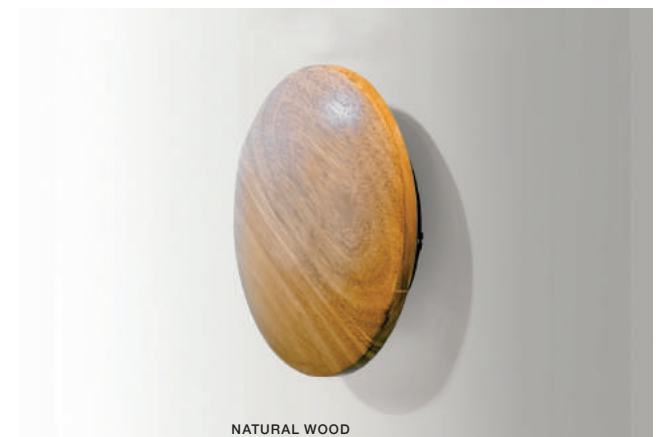

* - EXPLANATION SHORTCUT PAGE 2 (E)

NATURAL WOOD

ANCONA WOOD S

LED integrated

voltage: 230V	LED 6W 360lm 3000K	
IP20		
technical specification	installation place	
	beam angle: 360°	

COLOUR / NEW INDEX NO.

NATURAL WOOD (WH) **AZ2714**

NATURAL WOOD

ANCONA WOOD M

LED integrated

voltage: 230V	LED 12W 720lm 3000K	
IP20		
technical specification	installation place	
	beam angle: 360°	

COLOUR / NEW INDEX NO.

NATURAL WOOD (WH) **AZ2715**

TORCH LED IP54