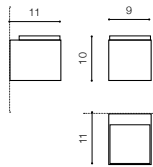

ARBAX 2

LED integrated

voltage: 230V

LED 12W 1000lm 3000K

IP54

technical

installation place

specification

beam angle: 2x 60°

COLOUR / NEW INDEX NO.

DARK GREY (DGR) **AZ4342**