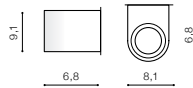

RIMINI 2

bulb not included ☒

voltage: 230V	GU10 2x MAX 35W	☐
IP54		
	installation place	☐

COLOUR / NEW INDEX NO.

- DARK GREY (DGR) **AZ2178**
- WHITE (WH) **AZ2177**
- BLACK (BK) **AZ4266**