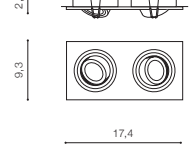

BK *

CARO 3 SQUARE

bulb not included

voltage: 230V	connect GU10 3x Max 50W
IP20	
	installation place
	inlet opening 8x23,5cm

COLOUR / NEW INDEX NO.

- ☐ ALUMINIUM (ALU) **AZ2441**
- ☐ BLACK (BK) **AZ2440**
- ☐ WHITE (WH) **AZ2439**