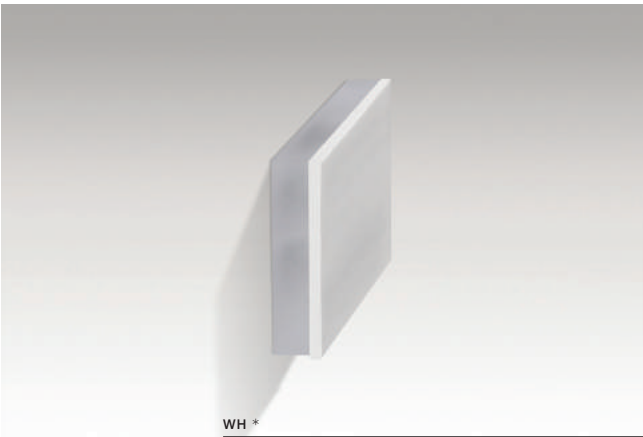

WH *

OZ

LED integrated

voltage: 230V

LED 1W 85lm 4000K

IP20

LED

technical specification

installation place ☐ inlet opening Ø 4,8cm
beam angle: 360°

COLOUR / NEW INDEX NO.

- BLACK (BK) **AZ3372**
- WHITE (WH) **AZ3373**
- SATIN NICKEL (SN) **AZ3374**