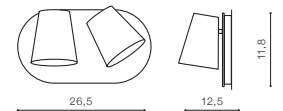

* - EXPLANATION SHORTCUT PAGE 2 (E)