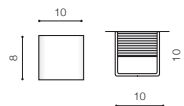

FELIX S

LED integrated

voltage: 230V	LED 6W 500lm 3000K	
IP20		
technical specification	installation place	
	beam angle: 2x90°	

COLOUR / NEW INDEX NO.

- ☐ WHITE (WH) **AZ2456**
- ☒ GOLD (GO) **AZ2425**

WH *

FELIX M

LED integrated

voltage: 230V	LED 6W 500lm 3000K	
IP20		
technical specification	installation place	
	beam angle: 2x110°	

COLOUR / NEW INDEX NO.

- ☐ WHITE (WH) **AZ2426**

FELIX L

LED integrated

voltage: 230V	LED 12W 1008lm 3000K	
IP20		
technical specification	installation place	
	beam angle: 2x110°	

COLOUR / NEW INDEX NO.

- ☐ WHITE (WH) **AZ2427**