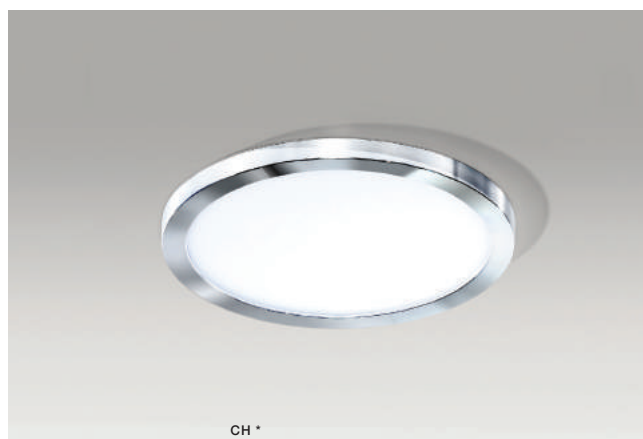

LED 12W 1000lm 3000K RA>90

LED

IP44

technical specification

installation place inlet opening Ø 12,5cm

beam angle: 120°

COLOUR / NEW INDEX NO.

- CHROME (CH) **AZ2838**
- BLACK (BK) **AZ2840**
- WHITE (WH) **AZ2839**