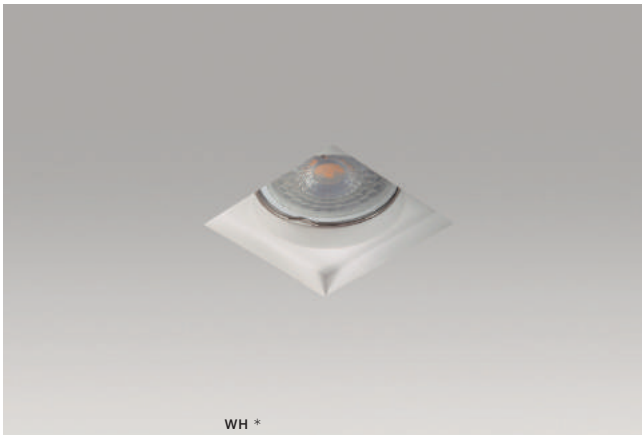

TILT 45°

BK / BK *

NOVA 2 GIPS

bulb not included

voltage: 230V	connect 2x ES111 MAX 50W or ADAP111
IP20	connect GU10 2x Max 40W
installation place	
inlet opening 30.5x15.2cm	

COLOUR / NEW INDEX NO.

- BLACK / BLACK (BK /BK) **AZ2935**
- WHITE / WHITE (WH /WH) **AZ2934**

TILT 45°

HERA GIPS SQUARE

Downlights

WH *

HERA GIPS SQUARE S WH

bulb not included

voltage: 230V	connect GU10 1x Max 40W
IP20	
	installation place
	inlet opening 10x10cm

COLOUR / NEW INDEX NO.