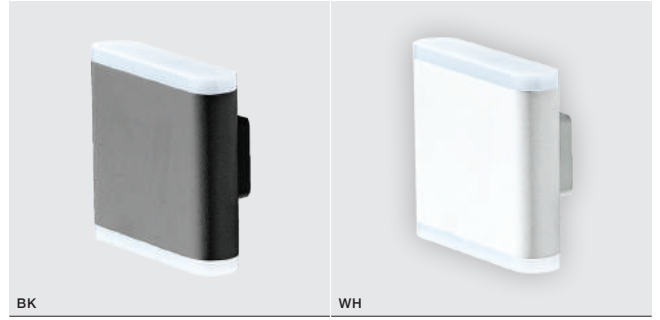

** - OFFERED ONLY OUTSIDE OF THE EUROPEAN UNION

VIGO LED IP54

322

Indoor wall lamps

WH *

BK

WH

VIGO