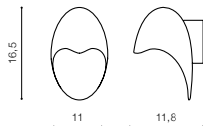

MATERA WALL

bulb not included

voltage: 230V	connect GU10 1x Max. 35W	
IP54	installation place	

COLOUR / NEW INDEX NO.

DARK GREY (DGR) **AZ2184**

EDVIN / EDVARD IP65

Outdoor lamps

EDVIN