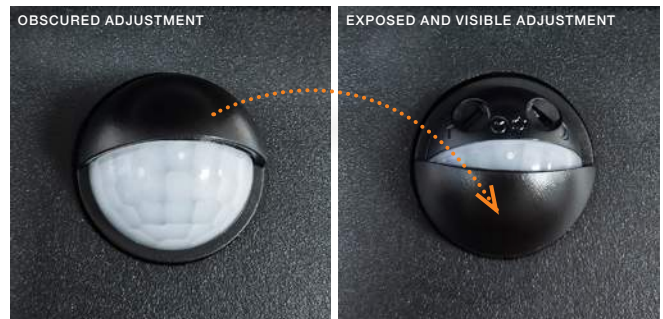

TILT 90°

MASTER SLAVE SYSTEM

One lamp with a PIR sensor (passive motion sensor) is enough to turn on all other lamps connected to the Master line (in the diagram it is marked with a dashed line).

TIME – LIGHTING TIME ADJUSTMENT