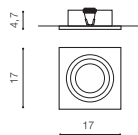

BK / BK *

SIRO 2

bulb not included

voltage: 230V	connect 2x ES111 MAX 50W or ADAP111
IP20	connect GU10 2x Max 40W
	installation place
	inlet opening 31x15cm

COLOUR / NEW INDEX NO.

- ALUMINIUM (ALU) **AZ0770**
- BLACK / ALUMINIUM (BK / ALU) **AZ0772**
- WHITE (WH) **AZ0771**
- BLACK / BLACK (BK / BK) **AZ2806**