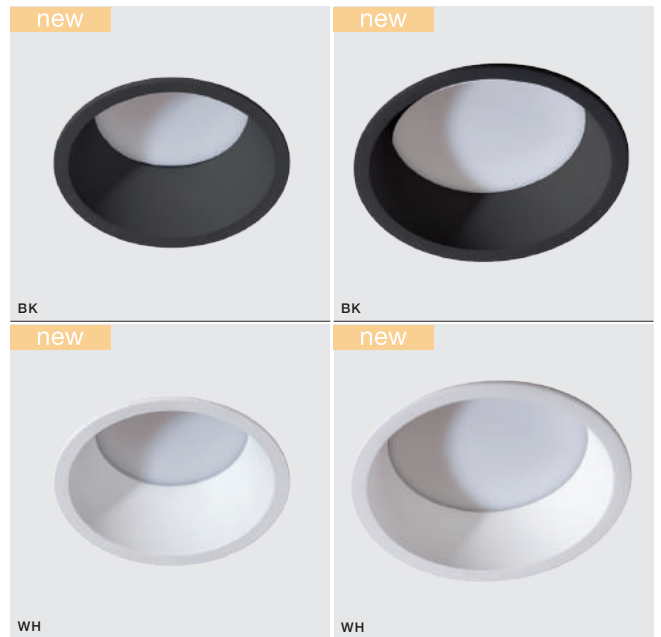

installation place inlet opening 13cm

beam angle: 100°

COLOUR / NEW INDEX NO.

- WHITE (WH) **AZ4222**
- BLACK (BK) **AZ4224**

Ø 14,5

* - EXPLANATION SHORTCUT PAGE 2 (E)

AIDA SQUARE 10W 3000K

LED integrated