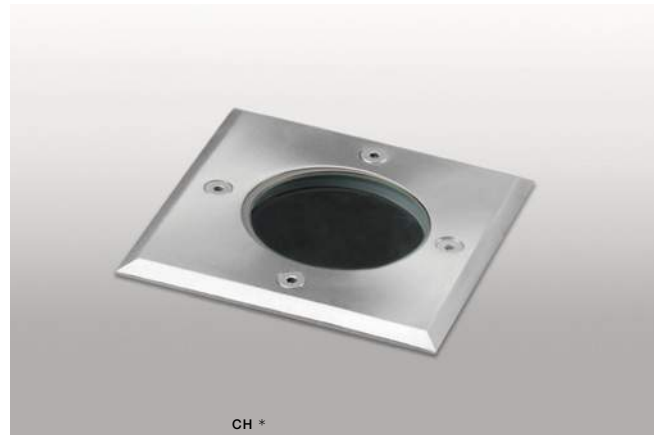

HYDE IP54

Outdoor lamps

CH *

HYDE OVAL

bulb not included

voltage: 230V	LED GU10 1x MAX 35W	
IP54		
	installation place	
	inlet opening	Ø 5cm

COLOUR / NEW INDEX NO.

CHROME (CH) **AZ3325**