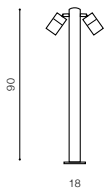

* - EXPLANATION SHORTCUT PAGE 2 (E)