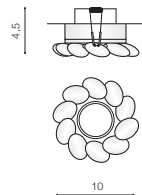

ERIKA

bulb not included ☒

voltage: 230V	connect GU10 1x Max 50W	
IP20	installation place	☒
	inlet opening	Ø 5,4cm

COLOUR / NEW INDEX NO.

- GOLD (GO) **AZ2776**
- CHROME (WH) **AZ2777**

GO

CH