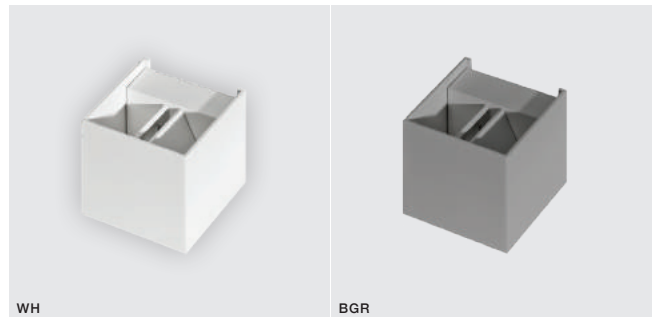

GAMBINO LED IP54

314

Indoor wall lamps

GAMBINO

LED integrated

voltage: 230V	LED 2x3W 480 lm 3000K	LED
IP54		installation place
technical specification		beam angle: adjustable max 90°

COLOUR / NEW INDEX NO.

- WHITE (WH) **AZ0950**
- BRIGHT GREY (BGR) **AZ0958**
- DARK GREY (DGR) **AZ0957**

FOUR ADJUSTABLE LIGHT ANGLE TILT 90°

BGR