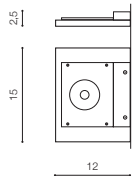

LAMBDA

LED integrated

voltage: 230V

LED 10W 850lm 3000K

IP20

LED

technical

installation place

specification

beam angle: 90°

COLOUR / NEW INDEX NO.

- ☒ BLACK (BK) **AZ3346**
- ☐ WHITE (WH) **AZ3345**