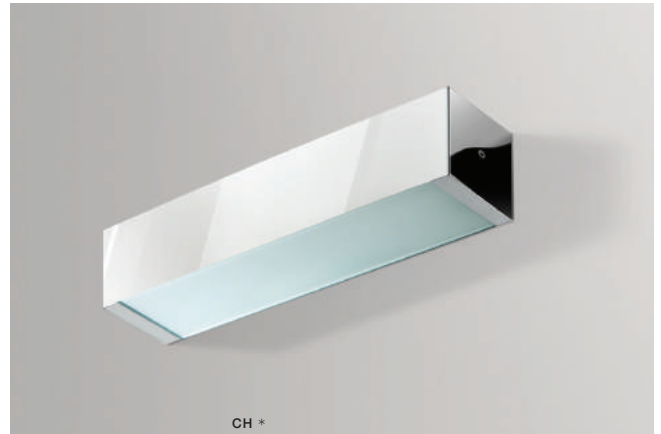

CH *

ARCHO 2B

bulb included

voltage: 230V	connect PL-L 1x Max.36W	
IP20	installation place	

COLOUR / NEW INDEX NO.

☐ CHROME (CH) **AZ0327**

* - EXPLANATION SHORTCUT PAGE 2 (E)