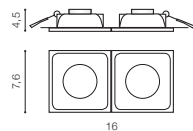

bulb not included

voltage: 230V	connect GU10 2x Max 50W
IP20	
	installation place
	inlet opening 7x14,6cm

COLOUR / NEW INDEX NO.

- WHITE (WH) **AZ1719**
- BLACK (BK) **AZ1720**
- CHROME (CH) **AZ1749**

CARO ROUND