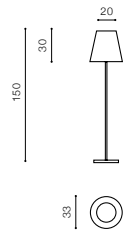

* - EXPLANATION SHORTCUT PAGE 2 (E)