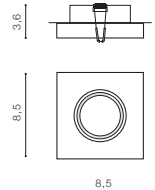

* EXPLANATION SHORTCUT PAGE 2 (E)