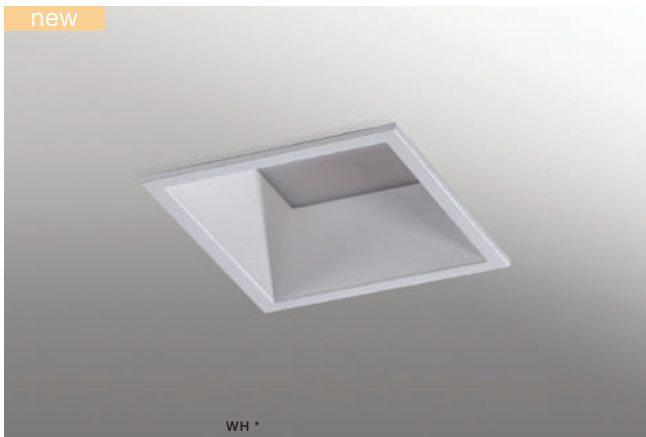

installation place inlet opening 13cm

beam angle: 100°

COLOUR / NEW INDEX NO.

- WHITE (WH) **AZ4222**
- BLACK (BK) **AZ4224**

Ø 14,5

* - EXPLANATION SHORTCUT PAGE 2 (E)

AIDA SQUARE 10W 3000K

LED integrated