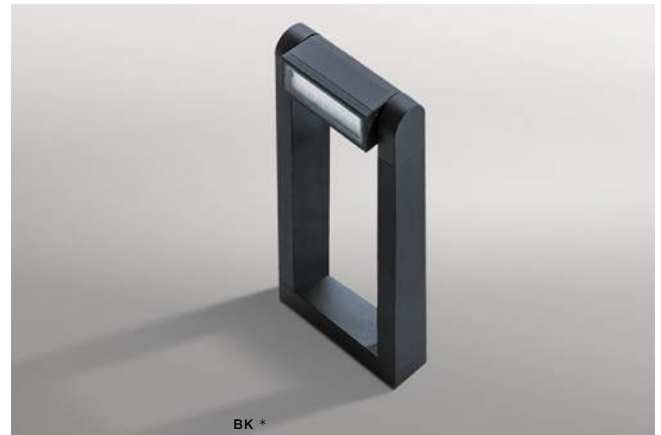

BK *

FRAME SPIKE

LED integrated

voltage: 230V
IP54

technical
specification

LED 8W 800lm 3000K

installation place

beam angle: 90°

COLOUR / NEW INDEX NO.

- BLACK (BK) **AZ4307**
- DARK GREY (DGR) **AZ2128**
- BRIGHT GREY (BGR) **AZ2129**