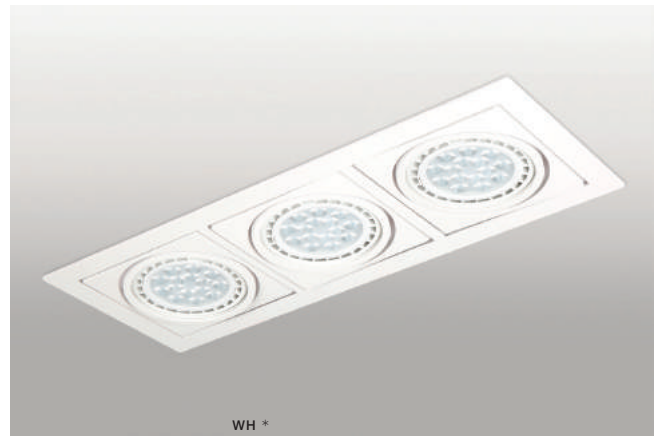

VERDI 2

bulb not included

voltage: 230V	connect 2x ES111 MAX 50W or ADAP111
IP20	connect GU10 2x Max 40W
	installation place
	inlet opening 30x17cm

COLOUR / NEW INDEX NO.

- WHITE (WH) **AZ3528**
- BLACK (BK) **AZ3529**