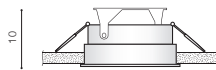

WH *

TORRES ES111

bulb not included

voltage: 230V	connect 1x ES111 MAX 50W or ADAP111	
IP20		
	installation place	
	inlet opening	Ø 14,5cm

COLOUR / NEW INDEX NO.

- WHITE (WH) **AZ2684**
- BLACK (BK) **AZ2685**