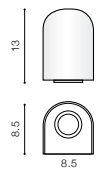

* - EXPLANATION SHORTCUT PAGE 2 (E)