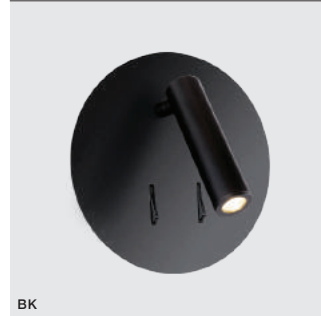

NI

CH

BK

FARO LED SWITCH

LED integrated

voltage: 230V

LED 6W 420lm

IP20

+ LED 3W 250lm 3000K

LED

technical

installation place

specification

beam angle: 360°+10°

COLOUR / NEW INDEX NO.

- ☐ SATIN NICKEL (NI). **AZ2552**
- ☐ CHROME (CH). **AZ2424**
- ☐ BLACK (BK). **AZ3204**

TILT 90°

ROTATION 180°