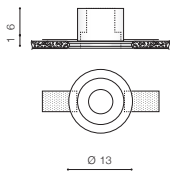

WH *

HERA GIPS ROUND S

bulb not included ☒

voltage: 230V	connect GU10 1x Max 40W	☐
IP20		
	installation place	☒
	inlet opening	☐ Ø 10cm

COLOUR / NEW INDEX NO.

☐ WHITE (WH) **AZ3464**