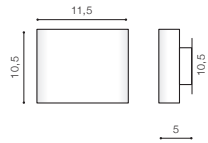

* - EXPLANATION SHORTCUT PAGE 2 (E)