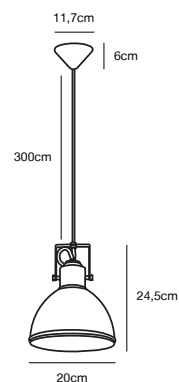

Black 46685003
Metal

ASLAK Table lamp

Masterbox Qty. 3
Size H: 48 cm, Shade Ø: 15 cm, Base Ø: 15 cm
IP Class IP20, Class 2 (Double isolated)
Cable Black 180 cm, non replaceable. Switch on the cable
Lightsource E27 - not included
Can not be dimmed

Features
Industrial style
Tilting and turning shade
Same color inside as outside