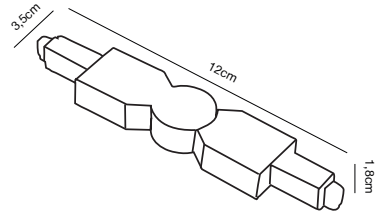

## Link Connector turnable Track Light

**Masterbox** Qty. 6  
**Size** W: 3,5 cm, L: 12 cm, D: 1,8 cm,  
**IP Class** IP20, Class 1 (Earth contact)

**Features**  
 Connector for rails, without power supply  
 Adjustable 0-100 degrees both right and left