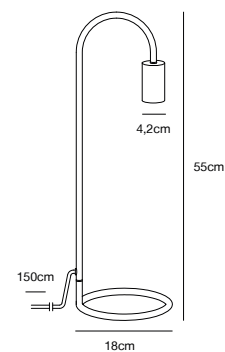

PACO 3-Spot Pendant

- **Masterbox** Qty. 3
- **Size** H: 17,3 cm, W: 18,1 cm, L: 4,2 cm, Tube Ø: 0,9 cm
- **IP Class** IP20, Class 2 (Double isolated)
- **Cable** Black 200 cm, non replaceable
- **Canopy** Color: Black/Brass, Material: Metal. Dimension: 22,6 cm
- **Lightsource** E27 - not included
  Can be dimmed by choosing a dimmable bulb

- **Features**
- Minimalist and modern style
- Create your own design expression with a decorative bulb

PACO Table lamp

- **Masterbox** Qty. 4
- **Size** H: 55 cm, W: 18 cm, L: 18 cm, Tube Ø: 1,13 cm, Base Ø: 18 cm
- **IP Class** IP20, Class 2 (Double isolated)
- **Cable** Black 150 cm, non replaceable. Switch on the cable
- **Lightsource** E27 - not included
  Can not be dimmed

- **Features**
- Minimalist and modern style
- Create your own design expression with a decorative bulb