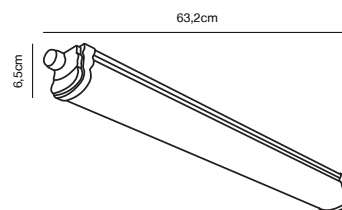

White 47716101
Plastic

OAKLAND 60 Single Batten Light Fitting

Masterbox Qty. 6
Size H: 6,3 cm, W: 6,3 cm, L: 63,2 cm
IP Class IP65, Class 2 (Double isolated)
Lightsource LED Module - 12W LED, 1250 Lumen, 4000 Kelvin,
25000 Hours, RA 80, Beamangle 125°, Cannot be dimmed

Features

Upgraded generation - lumen uplift
Parallel connection possible
Twist lock - Easy connect
Centred wiring - new higher brackets cable lead
IP65 - In and outdoor use
5 year LED guarantee

White 47726101
Plastic

OAKLAND 60 Double Batten Light Fitting

Masterbox Qty. 6
Size H: 6,5 cm, W: 8,3 cm, L: 63,2 cm
IP Class IP65, Class 2 (Double isolated)
Lightsource LED Module - 23W LED, 2400 Lumen, 4000 Kelvin,
25000 Hours, RA 80, Beamangle 125°, Cannot be dimmed

Features

Upgraded generation - lumen uplift
Parallel connection possible
Twist lock - Easy connect
Centred wiring - new higher brackets cable lead
IP65 - In and outdoor use
5 year LED guarantee