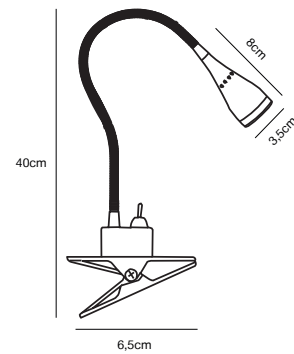

- Features**
- Minimalistic functional style
  - Clamp for fasten on shelf or other edge
  - Flexible arm for a directional light
  - 5 year LED guarantee

**White 2010763001**  
Metal/Plastic

**Grey 2010763010**  
Metal/Plastic