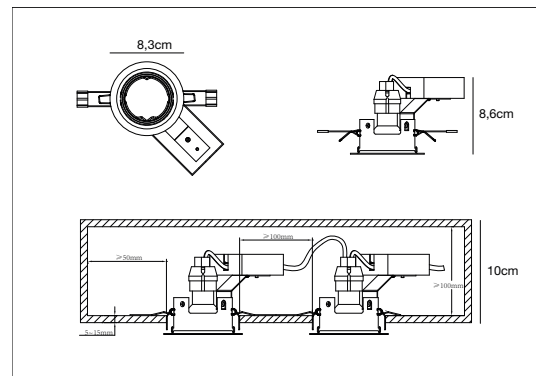

TIP Downlight

Masterbox Qty. 3
Size H: 15 cm, Ø: 8 cm
IP Class IP23, Class 2 (Double isolated)
Lightsource GU10 - not included, Max. 35W,
Can be dimmed by choosing a dimmable bulb

Features
Parallel connection possible
15 year anti corrosion guarantee

White 54540101
Metal