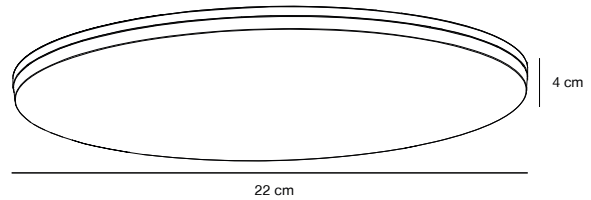

### Features

Integrated LED with high lumen output  
Easy installation  
Slim design (4,5 cm)

**Matt white 2110400101**  
Aluminium/Metal

**Matt black 2110400103**  
Aluminium/Metal