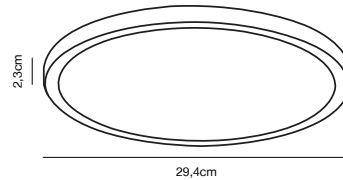

White 50036101
Plastic

OJA 29 IP54 2700K Ceiling light

Masterbox Qty. 3
Size H: 2,3 cm, Ø: 29,4 cm,
IP Class IP54, Class 2 (Double isolated)
Lightsource LED Module - 18W LED, 1600 Lumen, 2700 Kelvin,
25000 Hours, RA 80, Beamangle 120°, Cannot be dimmed

Features
Ultra-thin design
Backlight effect
Easy twist lock connection and easy installation
5 year LED guarantee