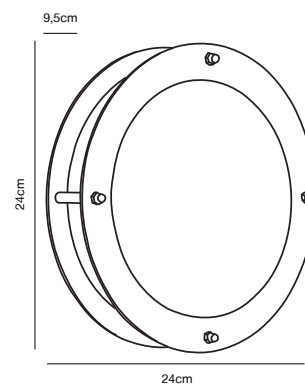

*15 year guarantee on corrosion

MALTE Wall light

Masterbox Qty. 3
Size D: 9,5 cm, Ø: 24 cm
IP Class IP54, Class 1 (Earth contact)
Lightsource E27 - Not included

Features
Build-in parallel connection

*15 year guarantee on corrosion

MALTE Wall light

Masterbox Qty. 3
Size D: 9,5 cm, Ø: 24 cm
IP Class IP54, Class 1 (Earth contact)
Lightsource E27 - Not included

Features
Build-in parallel connection