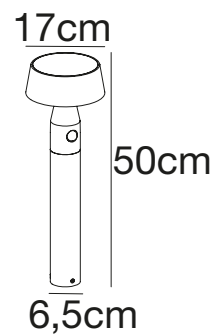

NAMA 50 Garden light EXEMPT

Masterbox Qty. 2
Size H: 50 cm, Shade Ø: 17 cm, Tube Ø: 6,5 cm, Tilt angle: 10°
IP Class IP54, Class 3 (12V)
Lightsource SolarLed - 1W LED, 65 Lumen, 3000 Kelvin, 30000 Hours, RA 80, Beamangle 87°

Features

Solar charged
Night light and motion sensor turns full light on
360 degree light output
Easy to install with the included spike
5 year LED guarantee

NAMA 90 Garden light EXEMPT

Masterbox Qty. 2
Size H: 90 cm, Shade Ø: 17 cm, Tube Ø: 6,5 cm, Tilt angle: 10°
IP Class IP54, Class 3 (12V)
Lightsource SolarLed - 1W LED, 65 Lumen, 3000 Kelvin, 30000 Hours, RA 80, Beamangle 87°

Features

Solar charged
Night light and motion sensor turns full light on
360 degree light output
Easy to install with the included spike
5 year LED guarantee