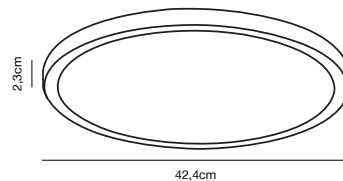

White 47266001
Plastic

OJA 42 IP20 2700K Ceiling light

Masterbox Qty. 3
Size H: 2,3 cm, Ø: 42,4 cm,
IP Class IP20, Class 2 (Double isolated)
Lightsource LED Module - 22W LED, 2100 Lumen, 2700 Kelvin,
25000 Hours, RA 80, Beamangle 120°, Cannot be dimmed

Features

Ultra-thin design
Backlight effect
Easy twist lock connection and easy installation
5 year LED guarantee

White 47966001
Plastic

OJA 42 IP20 4000K Ceiling light

Masterbox Qty. 3
Size H: 2,3 cm, Ø: 42,4 cm,
IP Class IP20, Class 2 (Double isolated)
Lightsource LED Module - 19W LED, 2200 Lumen, 2700 Kelvin,
25000 Hours, RA 80, Beamangle 120°, Cannot be dimmed

Features

3-step Moodmaker™ dimming on your regular wall switch
Ultra-thin design
Backlight effect
5 year LED guarantee