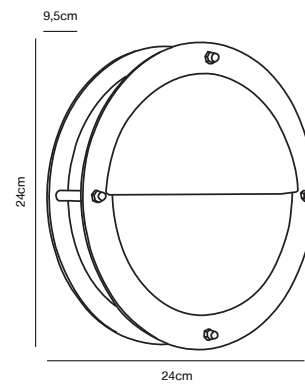

## MALTE Wall light

**Masterbox** Qty. 3  
**Size** D: 9,5 cm, Ø: 24 cm  
**IP Class** IP54, Class 1 (Earth contact)  
**Lightsource** E27 - Not included

**Features**  
Build-in parallel connection

\*15 year guarantee on corrosion