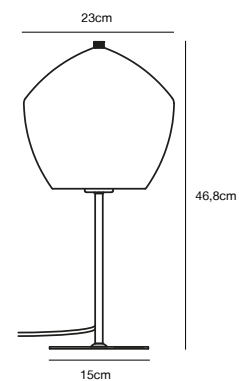

Brass 2010693047
Glass

ORBIFORM 3-Spot Pendant by Kaare Bækgaard

Masterbox Qty. 3
Size H: 15,2 cm, W: 15 cm, L: 71 cm, Shade Ø: 15 cm
IP Class IP20, Class 2 (Double isolated)
Cable Textile cable: Black 200 cm, non replaceable
Canopy Color: Brass, Material: Metal. Dimension: 70 x 5 cm
Lightsource E14 - not included
Can be dimmed by choosing a dimmable bulb

Features

Glamorous art deco design
A beautiful mix of brass and smoked glass
Diamond pattern that reflects light in an exciting way
Perfect match for the long dining table or kitchen island

Brass 2010715047
Glass

ORBIFORM Table lamp by Kaare Bækgaard

Masterbox Qty. 3
Size H: 46,8 cm, W: 23 cm, L: 23 cm, Shade Ø: 23 cm,
Tube Ø: 1,15 cm, Base Ø: 15 cm
IP Class IP20, Class 2 (Double isolated)
Cable Textile cable: Black 150 cm, non replaceable. Switch on the
cable
Lightsource E27 - not included
Can not be dimmed

Features

Glamorous art deco design
A beautiful mix of brass and smoked glass
Diamond pattern that reflects light in an exciting way
Elegant table decoration