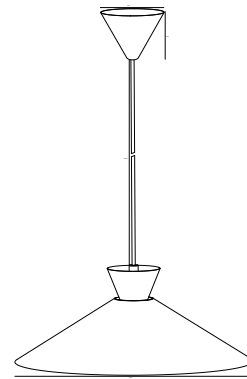

NEW White 2213385001
Metal