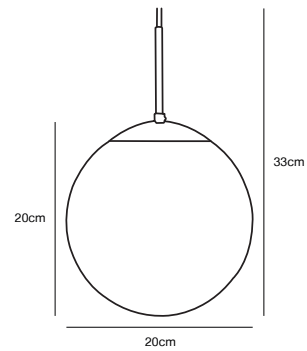

Opal white 39573001
Opal glass/Metal

CAFE 25 Pendant

Masterbox	Qty. 3
Size	H: 38 cm, Shade Ø: 25 cm
IP Class	IP20, Class 2 (Double isolated)
Cable	Clear 180 cm, non replaceable
Canopy	Color: White, Material: Plastic. Dimension: 7,9 cm
Lightsource	E27 - not included Can be dimmed by choosing a dimmable bulb

Features

Glamorous modern style
Provides a soft, diffused light
Brushed steel top and tube
Matt white opal mouth blown glass