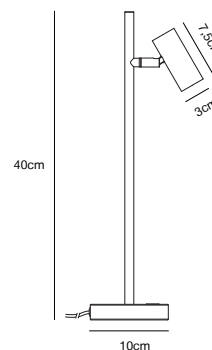

OMARI Table lamp

- **Masterbox** Qty. 3
- **Size** H: 40 cm, W: 10 cm, L: 15,5 cm, Shade Ø: 3 cm, Tube Ø: 1,15 cm, Base Ø: 10 cm, Tilt angle: 90°
- **IP Class** IP20, Class 3 (12V)
- **Cable** White/Black 150 cm, non replaceable. Switch on the fixture
- **Lightsource** LED Module - 3,2W LED, 320 Lumen, 2700 Kelvin, 25000 Hours, RA 80, Beamangle 41°
  Has built-in dimmable light source with Moodmaker™ functionality