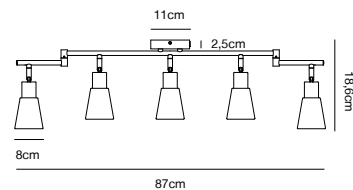

Black 2112910003
Metal/Opal glass

COLE 3-Spot Spot light

Masterbox Qty. 3
Size H: 17,6 cm, W: 48,5 cm, L: 21,3 cm, D: 21,3 cm, Shade Ø: 8 cm,
Base Ø: 9 cm, Tilt angle: 90°
IP Class IP20, Class 2 (Double isolated)
Canopy Color: Black, Material: Metal. Dimension: 9,5 cm
Lightsource E14 - not included
Can be dimmed by choosing a dimmable bulb

Features
Minimalist and classic design
Opal glass shade
Adjustable lamp head for a directional light

Black 2112950003
Metal/Opal glass

COLE 5-Spot Spot light

Masterbox Qty. 3
Size H: 18,6 cm, W: 87 cm, L: 24,2 cm, D: 24,2 cm, Shade Ø: 8 cm,
Base Ø: 11 cm, Tilt angle: 90°
IP Class IP20, Class 2 (Double isolated)
Canopy Color: Black, Material: Metal. Dimension: 11 cm
Lightsource E14 - not included
Can be dimmed by choosing a dimmable bulb

Features
Minimalist and classic design
Opal glass shade
Adjustable lamp head for a directional light