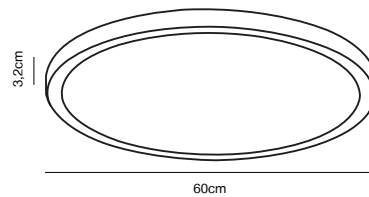

OJA 60 IP20 2700K Step-Dim Ceiling light

Masterbox Qty. 3
Size H: 3,2 cm, Ø: 60 cm
IP Class IP20, Class 1 (Earth contact)
Lightsource LED Module - 38W LED, 3200 Lumen, 2700 Kelvin, 25000 Hours, RA 80, Beamangle 120°, Has built-in dimmable light source with Moodmaker™ functionality

Features
3-step Moodmaker™ dimming by your regular wall switch
Night light with backlight effect
Easy twist lock connection and easy installation
5 year LED guarantee

Moodmaker™ Step Dimming

OJA 60 IP20 4000K Step-Dim Ceiling light

Masterbox Qty. 3
Size H: 3,2 cm, Ø: 60 cm
IP Class IP20, Class 1 (Earth contact)
Lightsource LED Module - 38W LED, 3400 Lumen, 2700K Kelvin, 25000 Hours, RA 80, Beamangle 120°, Has built-in dimmable light source with Moodmaker™ functionality

Features
3-step Moodmaker™ dimming by your regular wall switch
Ultra-thin design
Backlight effect
5 year LED guarantee

Moodmaker™ Step Dimming