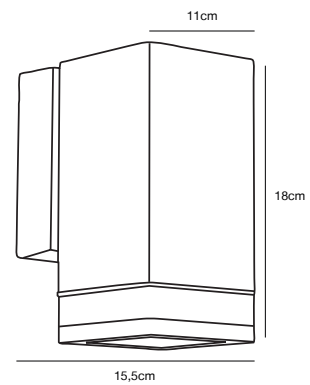

Black 45331003
Aluminium/Plastic

ELM Double Wall light

Masterbox Qty. 3
Size H: 23,4 cm, W: 9 cm, D: 13 cm
IP Class IP44, Class 1 (Earth contact)
Lightsource GU10 - Not included

Features
Build-in parallel connection