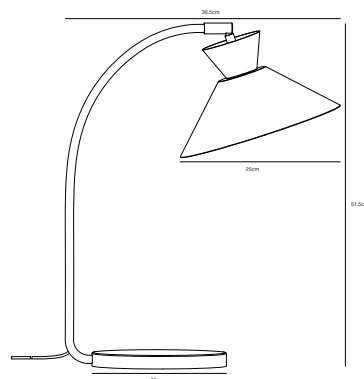

DIAL 45 Pendant by Says Who

- **Masterbox** Qty. 2
- **Size** H: 17,5 cm, W: 45 cm, L: 45 cm, Shade Ø: 45 cm
- **IP Class** IP20, Class 2 (Double isolated)
- **Cable** Grey/White/Yellow/Black 200 cm, non replaceable
- **Canopy** Color: White, Material: Plastic. Dimension: 9 cm
- **Lightsource** E27 - not included
  Can be dimmed by choosing a dimmable bulb

- **Features**
- Nordic simplicity with clean lines
- Decorative uplight effect creating a floating vibe
- Updated look from the fifties and sixties

DIAL Table lamp by Says Who

- **Masterbox** Qty. 3
- **Size** H: 51 cm, W: 25 cm, L: 25 cm, Shade Ø: 25 cm, Tube Ø: 1,2 cm, Tilt angle: 90°
- **IP Class** IP20, Class 2 (Double isolated)
- **Cable** White/Grey/Black 150 cm, non replaceable. Switch on the cable
- **Lightsource** E27 - not included
  Can not be dimmed

- **Features**
- Nordic simplicity with clean lines
- Decorative uplight effect creating a floating vibe
- Updated look from the fifties and sixties
- Adjustable lamp head for a directional light