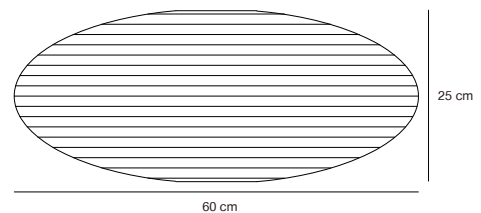

NEW Clear 2213183000
Metal/Glass

TORINA 25 Pendant

Masterbox Qty. 3
Size H: 11,5 cm, W: 24 cm, L: 24 cm, Shade Ø: 24 cm
IP Class IP20, Class 2 (Double isolated)
Cable White 200 cm, non replaceable
Canopy Color: White, Material: Plastic. Dimension: 9 cm
Lightsource E27 - not included
Can be dimmed by choosing a dimmable bulb

Features

Vintage design
Light and retro design expression
Create your own design expression with a decorative bulb
Hang three or more lamps together in a line or cluster

NEW White 2213253201
Paper

NEW Grey 2213253250
Paper

VILLO 60 Pendant

Masterbox Qty. 12
Size H: 24 cm, W: 60 cm, L: 60 cm, Shade Ø: 60 cm
Cable Whitenon replaceable
Lightsource

Features

Natural and soft feeling bringing nature inside
Light and retro design expression
Provides a soft, diffused light
Excluding suspension bracket, cable and canopy