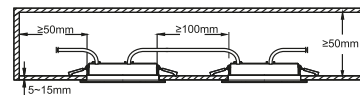

Moodmaker™ Step Dimming

Step 1
All on

Step 2
Center on

Step 3
Ring on