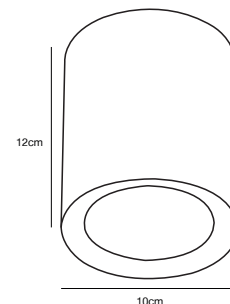

LANDON 8 Bathroom lighting

Masterbox Qty. 3
Size H: 8,2 cm, W: 12,5 cm, L: 12,5 cm,
IP Class IP44, Class 2 (Double isolated)
Lightsource LED Module - 6,5W
LED, 600 Lumen, 2700 Kelvin, 20000 Hours, RA 80,
Beamangle 110°, Has built-in dimmable light source with
Moodmaker™ functionality

Features
3-step Moodmaker™ dimming on inner and outer light ring (incl. night light)
IP44-lid protected water splashing all directions
Extra lid for mounting on hook included (IP20)
Easy screwless push-in connection that requires no tooling
5 year LED guarantee

Moodmaker™ Step Dimming

LANDON 14 Bathroom lighting

Masterbox Qty. 3
Size H: 14 cm, W: 12,5 cm, L: 12,5 cm,
IP Class IP44, Class 2 (Double isolated)
Lightsource LED Module - 6,5W
LED, 600 Lumen, 2700 Kelvin, 20000 Hours, RA 80,
Beamangle 110°, Has built-in dimmable light source with
Moodmaker™ functionality

Features
3-step Moodmaker™ dimming on inner and outer light ring (incl. night light)
IP44-lid protected water splashing all directions
Extra lid for mounting on hook included (IP20)
Built-in connector block, memory and reset function
Easy screwless push-in connection that requires no tooling
5 year LED guarantee

Moodmaker™ Step Dimming