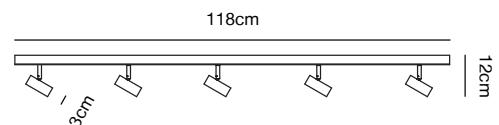

Features

- Minimalist and streamlined design
- Adjustable lamp head for a directional light
- Moodmaker™ 3-step dimmable on wall switch
- 5 year LED guarantee