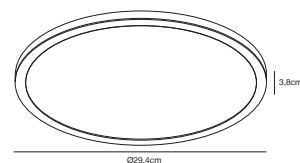

White 45606001
Metal/Plastic

MÁNI 25 Ceiling light

Masterbox Qty. 6
Size H: 9,5 cm, Shade Ø: 25,5 cm
IP Class IP20, Class 1 (Earth contact)
Lightsource LED Module - 12W LED, 700 Lumen, 3000 Kelvin,
30000 Hours, RA 80, Beamangle 118°, Cannot be dimmed

Features
Matt diffusor
5 year LED guarantee

White 45616001
Metal/Plastic

MÁNI 32 Ceiling light

Masterbox Qty. 6
Size H: 10,5 cm, Ø: 32,5 cm
IP Class IP20, Class 1 (Earth contact)
Lightsource LED Module - 18W LED, 1000 Lumen, 3000 Kelvin,
30000 Hours, RA 80, Beamangle 118°, Cannot be dimmed

Features
Matt diffusor
5 year LED guarantee