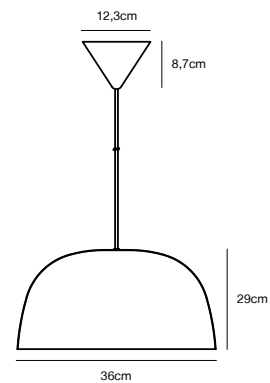

Brass 2010225035
Metal

CERA Table lamp by Kaare Bækgaard

- **Masterbox** Qty. 3
- **Size** H: 47 cm, Shade Ø: 24 cm, Tube Ø: 1,6 cm, Base Ø: 18 cm
- **IP Class** IP20, Class 2 (Double isolated)
- **Cable** Textile cable: Black 150 cm, non replaceable. Switch on the cable
- **Lightsource** E14 - not included
  Can not be dimmed

Features

Contemporary art deco style
Brass adds cosiness and warmth to the interior