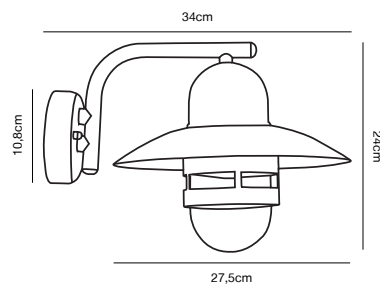

## NIBE Wall light

**Masterbox** Qty. 6  
**Size** H: 24 cm, D: 34 cm, Shade Ø: 27,5 cm, Base: 10.8 cm  
**IP Class** IP54, Class 1 (Earth contact)  
**Lightsource** E27 - Not included

**Features**  
 Compact elegant design  
 Build-in parallel connection