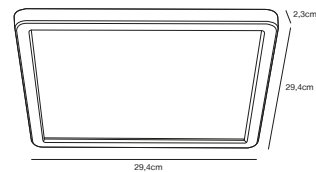

White 2015056101
Plastic

Brushed Nickel 2015056155
Plastic

OJA 29 Square IP20 3000/4000K Ceiling light

Masterbox Qty. 3
Size H: 2,3 cm, Ø: 29,4 cm
IP Class IP20, Class 2 (Double isolated)
Lightsource LED Module - 14,5W
LED, 1600 Lumen, 3000/4000 Kelvin, 30000 Hours, RA 80,
Beamangle 120°,
Has built-in dimmable light source
with Moodmaker™ functionality

Features
3-step Moodmaker™ (3000/4000 kelvin) by your regular wall switch
Night light with backlight effect
Easy twist lock connection and easy installation
5 year LED guarantee

Moodmaker™ Step Dimming

Step 1
4000K

Step 2
3000K

Step 3
20% 3000K

Black 2015066103
Plastic

Chrome 2015066133
Plastic

OJA 29 Square IP54 3000/4000K Ceiling light

Masterbox Qty. 3
Size H: 2,5 cm, Ø: 30 cm
IP Class IP54, Class 2 (Double isolated)
Lightsource LED Module - 14,5W LED, 1600 Lumen, 3000/4000 Kelvin, 30000 Hours,
RA 80, Beamangle 120°,
Has built-in dimmable light source with
Moodmaker™ functionality

Features
3-step Moodmaker™ (3000/4000 kelvin) by your regular wall switch
Night light with backlight effect
Easy twist lock connection and easy installation
5 year LED guarantee

Moodmaker™ Step Dimming

Step 1
4000K

Step 2
3000K

Step 3
20% 3000K