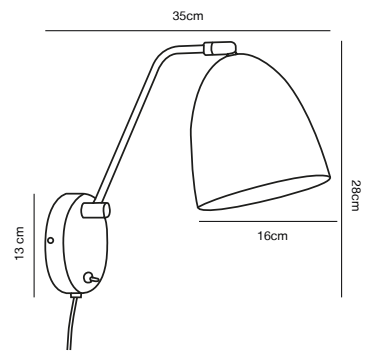

ALEXANDER 16 Wall light

1. **Masterbox** Qty. 2
   Size H: 30 cm, D: 37 cm, Shade Ø: 16 cm, Base: Ø 12 cm, Tilt angle: 30°
   IP Class IP20, Class 2 (Double isolated)
   Cable White 150 cm, replaceable. Switch on the base
   Lightsource E27 - not included
   Can not be dimmed

1. **Features**
   Contemporary and simple style
   Adjustable lamp head for a directional light