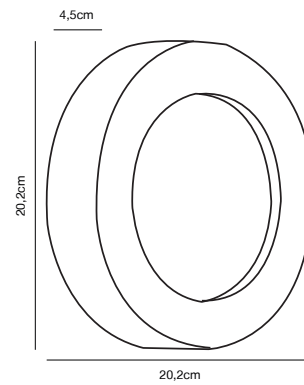

Black 84136003
Metal/Plastic

TETON Ceiling light

Masterbox Qty. 3
Size Shade Ø: 20,2 cm
IP Class IP54, Class 1 (Earth contact)
Lightsource LED Module - 12W LED, 590 Lumen, 3000 Kelvin, 30000 Hours, RA 80

Features
5 year LED guarantee
Build-in parallel connection