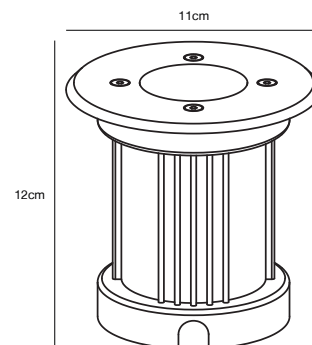

PATO Round Recessed light

Masterbox Qty. 3
Size H: 12 cm, Ø: 11 cm, Build in height: 12 cm, Build in Ø: 11 cm, Cutout Ø 9 cm
IP Class IP65, Class 1 (Earth contact)
Lightsource GU10 - Not included

Features
Suited for a GU10 bulb