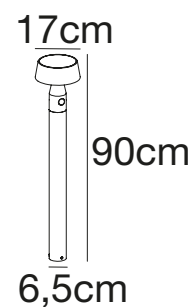

Features

Solar charged
Night light and motion sensor turns full light on
360 degree light output
Easy to install with the included spike
5 year LED guarantee