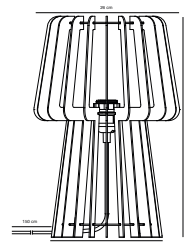

BERONI 45 Pendant by Says Who

1. **Masterbox** Qty. 2
   Size H: 43 cm, W: 45 cm, L: 45 cm, Shade Ø: 45 cm
   IP Class IP20, Class 2 (Double isolated)
   Cable Textile cable: Black 200 cm, non replaceable
   Canopy Color: Black, Material: Plastic. Dimension: 8,7 cm
   Lightsource E27 - not included
   Can be dimmed by choosing a dimmable bulb

Features

Minimalistic, yet industrial expression
Create your own design expression with a decorative bulb
Elegant finish connecting shade to socket

GROA Table lamp

1. **Masterbox** Qty. 3
   Size H: 40 cm, W: 26 cm, L: 26 cm, Shade Ø: 26 cm, Base Ø: 19 cm
   IP Class IP20, Class 2 (Double isolated)
   Cable Black 150 cm, non replaceable. Switch on the cable
   Lightsource E27 - not included
   Can not be dimmed

Features

Natural and soft design bringing nature inside
Wooden structure creates beautiful light and shadow play
Create your own design expression with a decorative bulb
Knock-down packing for easy self-assembly