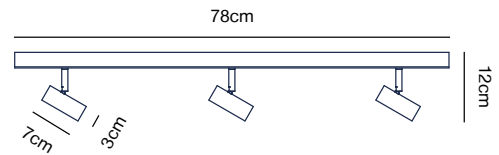

Features

- Minimalist and streamlined design
- Adjustable lamp head for a directional light
- Moodmaker™ 3-step dimmable on wall switch
- 5 year LED guarantee