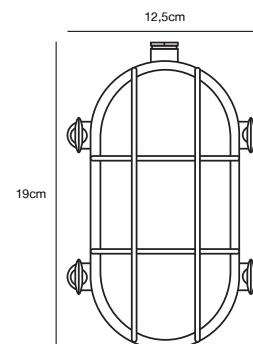

## HELFORD Wall light

**Masterbox** Qty. 3  
**Size** W: 12,5 cm, L: 19 cm, D: 11 cm  
**IP Class** IP64, Class 1 (Earth contact)  
**Lightsource** E27 - Not included

**Features**  
 Maritime robust design