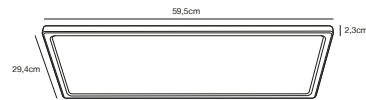

Harlow Step Ceiling light

Masterbox Qty. 3
Size H: 2,3 cm, W: 30 cm, L: 59,5 cm,
IP Class IP54, Class 2 (Double isolated)
Lightsources LED Module - 22W, 2400 Lumen, 2700K Kelvin, 25000 Hours,
RA 80, Has built-in dimmable light source with
Moodmaker™ functionality

Features
3-step Moodmaker™ dimming by your regular wall switch
Suitable for humid areas (IP54)
Ultra-thin design with backlight effect
Parallel, easy push-in connection
5 year LED guarantee

White 47560101
Plastic

LEROY 2700K Ceiling light

Masterbox Qty. 3
Size H: 3,7 cm, Ø: 22 cm,
IP Class IP20, Class 2 (Double isolated)
Lightsources LED Module - 15W LED, 1260 Lumen, 2700 Kelvin,
30000 Hours, RA 80, Beamangle 110°, Cannot be dimmed

Features
Matt diffusor
5 year LED guarantee