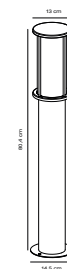

Features

Durable materials well-suited for harsh weather
Ripped diffuser creates a pleasant light