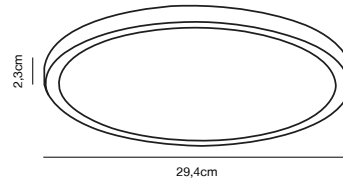

White 2110476101
Plastic

OJA 42 IP54 2700K Sensor Ceiling light

Masterbox Qty. 3
Size H: 3,8 cm, W: 42,4 cm, L: 42,4 cm, Ø: 42,4 cm,
IP Class IP54, Class 2 (Double isolated)
Canopy
Lightsource LED Module 2100 Lumen, 2700 Kelvin, 25000 Hours, RA 80, Beamangle 120°, No, cannot be dimmed

Features

Microwave sensor with on/off pre-programmed LUX
Suitable for humid areas (IP54)
Ultra-thin design with backlight effect
Adjustable time and range radius
Parallel, easy push-in connection
5 year LED guarantee