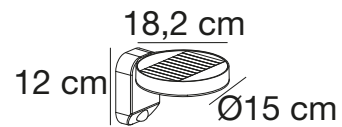

Black 2118161003
Plastic

RICA Square Wall light EXEMPT

Masterbox Qty. 3
Size H: 12 cm, W: 18 cm, D: 12,8 cm
IP Class IP44, Class 3 (12V)
Lightsource SolarLed - 5W LED, 450 Lumen, 3000 Kelvin, 30000 Hours, RA 80

Features

Solar charged
Motion sensor turns light on
5 year LED guarantee