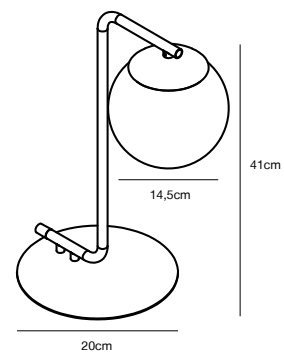

Black 2010583003
Metal/Opal Glass

Brass 2010583035
Metal/Opal Glass

GRANT 3-Spot Pendant

1. **Masterbox** Qty. 3
   Size H: 29,23 cm, W: 14,5 cm, L: 69,3 cm
   IP Class IP20, Class 2 (Double isolated)
   Canopy Color: Black/Brass, Material: Metal. Dimension: 12 cm
   Lightsource E14 - not included
   Can be dimmed by choosing a dimmable bulb

Features

- Glamorous modern style
- Three glass domes that emit a soft light
- Provides a soft, diffused light
- Matt white opal mouth blown glass

GRANT Table lamp

1. **Masterbox** Qty. 3
   Size H: 41 cm, Shade Ø: 14,5 cm, Base Ø: 20 cm
   IP Class IP20, Class 2 (Double isolated)
   Cable White/Black 180 cm, non replaceable. Switch on the cable
   Lightsource E14 - not included
   Can not be dimmed

Features

- Glamorous modern style
- Matt white opal mouth blown glass
- Provides a soft, diffused light