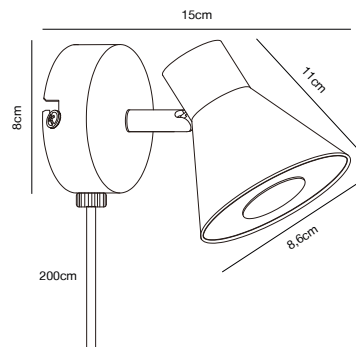

White 45770101
Metal