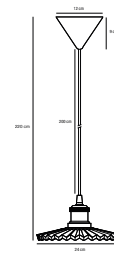

NEW White 2213253201
Paper