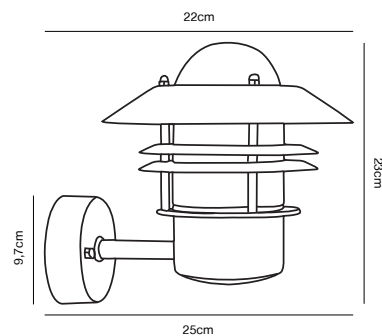

## BLOKHUS Wall light

**Masterbox** Qty. 3  
**Size** H: 23 cm, D: 25 cm, Shade Ø: 22 cm, Base: 9.7 cm  
**IP Class** IP54, Class 1 (Earth contact)  
**Lightsource** E27 - Not included

**Features**  
 Build-in parallel connection