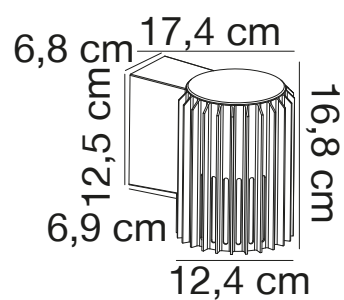

NEW Black 2118006003
Aluminium