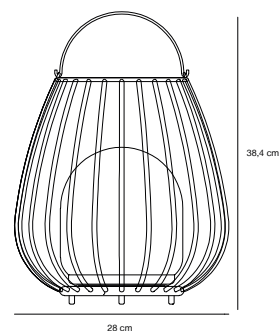

NEW Red 2218105002
Metal/Plastic

NEW Black 2218105003
Metal/Plastic

NEW Blue 2218105006
Metal/Plastic

JIM Battery light by Says Who EXEMPT

Masterbox Qty. 4
Size H: 30,3 cm, Ø: 28 cm, Shade Ø: 16 cm, Base Ø: 14 cm
IP Class IP54, Class 3 (12V)
Cable White 100 cm. Switch on the base
Lightsource LED Module, 300 Lumen, 2700 Kelvin, 30000 Hours, RA 80

Features

Easy to bring everywhere (battery powered)
High lumen output (300 lumen)
3-step Moodmaker™
5 year LED guarantee

Moodmaker™ Step Dimming

Step 1
100%

Step 2
50%

Step 3
20%

NEW Grey 2218105010
Metal/Plastic

NEW Green 2218105023
Metal/Plastic

NEW Orange 2218105027
Metal/Plastic

JIM Battery light by Says Who EXEMPT

Masterbox Qty. 4
Size H: 30,3 cm, Ø: 28 cm, Shade Ø: 16 cm, Base Ø: 14 cm
IP Class IP54, Class 3 (12V)
Cable White 100 cm. Switch on the base
Lightsource LED Module, 300 Lumen, 2700 Kelvin, 30000 Hours, RA 80

Features

Easy to bring everywhere (battery powered)
High lumen output (300 lumen)
3-step Moodmaker™
5 year LED guarantee

Moodmaker™ Step Dimming

Step 1
100%

Step 2
50%

Step 3
20%