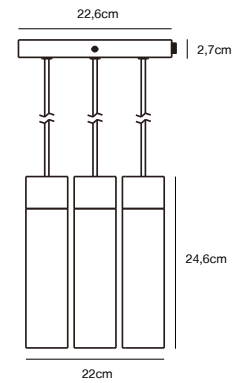

TILO 3-Spot Pendant

- **Masterbox** Qty. 3
- **Size** W: 22 cm, L: 6 cm, Shade Ø: 6 cm
- **IP Class** IP20, Class 2 (Double isolated)
- **Cable** Textile cable: Black 200 cm, non replaceable
- **Canopy** Color: Black, Material: Metal. Dimension: 22,6 cm
- **Lightsource** GU10 - not included
  Can be dimmed by choosing a dimmable bulb

Features

- Natural Scandinavian simplicity
- Natural mix of ash wood and matte metal
- Emits a precise downward light

Black 2010483003
Metal/Wood

TILO 5-Spot Pendant

- **Masterbox** Qty. 2
- **Size** W: 6 cm, L: 80,6 cm, Shade Ø: 6 cm
- **IP Class** IP20, Class 2 (Double isolated)
- **Cable** Textile cable: Black 200 cm, non replaceable
- **Canopy** Color: Black, Material: Metal. Dimension: 80,6 cm
- **Lightsource** GU10 - not included
  Can be dimmed by choosing a dimmable bulb

Features

- Natural Scandinavian simplicity
- Natural mix of ash wood and matte metal
- Emits a precise downward light