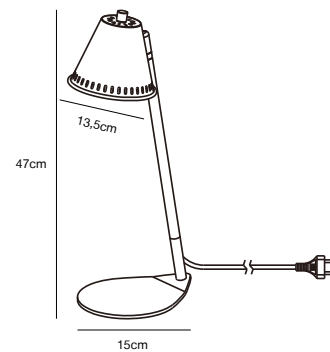

Black 2010381003
Metal

PINE Wall light by Kaare Bækgaard

Masterbox	Qty. 6
Size	H: 13,5 cm, W: 19,5 cm, L: 13,5 cm, Shade Ø: 13,5 cm, Tilt angle: 90°
IP Class	IP20, Class 2 (Double isolated)
Cable	Black 150 cm, replaceable. Switch on the fixture
Lightsource	GU10 - not included Can not be dimmed

Features

Soft industrial design
Beautiful light effect with holes in the shade
Elegant mix of matt metal and brass details
On/off Switch in brass on the top of the shade