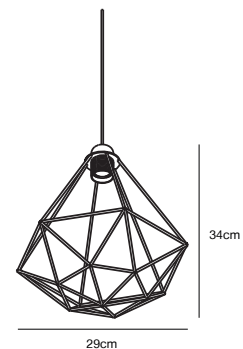

CHINO 40 Pendant

Masterbox	Qty. 3
Size	H: 34 cm, Shade Ø: 40 cm
IP Class	IP20, Class 2 (Double isolated)
Cable	Black 250 cm, non replaceable
Canopy	Color: Black, Material: Plastic. Dimension: 11,8 cm
Lightsource	E27 - not included Can be dimmed by choosing a dimmable bulb

Features

Nature style

Wooden structure creates beautiful shadow play

Create your own design expression with a decorative bulb

Experience the wooden structure of the beautiful poplar veneer

Knock-down packing for easy self-assembly

TEES Pendant

Masterbox	Qty. 3
Size	H: 34 cm, Shade Ø: 29 cm
IP Class	IP20, Class 2 (Double isolated)
Cable	Textile cable: Black 250 cm, non replaceable
Canopy	Color: Black, Material: Plastic. Dimension: 11,8 cm
Lightsource	E27 - not included Can be dimmed by choosing a dimmable bulb

Features

Industrial style

Metal grid creating beautiful shadow play

Create your own design expression with a decorative bulb