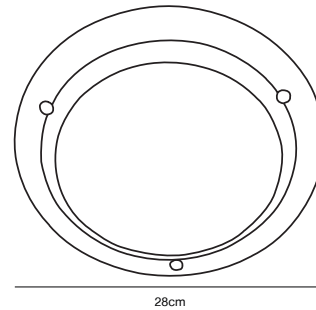

White 25326001
Glass/Metal