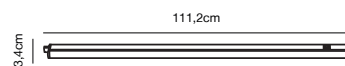

White 47796101
Plastic

RENTON 90 2700K Batten Light Fitting

Masterbox Qty. 6
Size W: 2,4 cm, L: 91,2 cm, D: 3,4 cm,
IP Class IP20, Class 2 (Double isolated)
Cable On the fixture
Lightsource LED Module - 12W LED, 1200 Lumen, 2700 Kelvin,
35000 Hours, RA 80, Beamangle 130°, Cannot be dimmed

Features

Parallel connection possible
Ideally suited for under cabinet lighting
Connection cable included
Switch on body
Extendable by connecting multiple rails
5 year LED guarantee

White 47806101
Plastic

RENTON 110 2700K Batten Light Fitting

Masterbox Qty. 6
Size W: 2,4 cm, L: 111,2 cm, D: 3,4 cm,
IP Class IP20, Class 2 (Double isolated)
Cable On the fixture
Lightsource LED Module - 15W LED, 1450 Lumen, 2700 Kelvin,
35000 Hours, RA 80, Beamangle 130°, Cannot be dimmed

Features

Parallel connection possible
Ideally suited for under cabinet lighting
Connection cable included
Switch on body
Extendable by connecting multiple rails
5 year LED guarantee