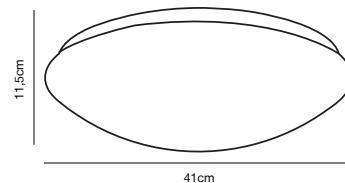

White 45386501
Metal/Plastic

ASK 36 Sensor Ceiling light

Masterbox Qty. 3
Size D: 10,5 cm, Shade Ø: 36 cm,
IP Class IP44, Class 1 (Earth contact)
Lightsources LED Module - 18W LED, 1450 Lumen, 3000 Kelvin,
30000 Hours, RA 80, Beamangle 120°, Cannot be dimmed

Features

Motion sensor (lux, time and radius)
Suitable for humid areas (IP44)
Matt diffusor
5 year LED guarantee

White 45396001
Metal/Plastic

ASK 41 Ceiling light

Masterbox Qty. 3
Size H: 11,5 cm, Shade Ø: 41 cm,
IP Class IP44, Class 1 (Earth contact)
Lightsources LED Module - 32W LED, 3000 Lumen, 3000 Kelvin,
30000 Hours, RA 80, Beamangle 120°, Cannot be dimmed

Features

Suitable for humid areas (IP44)
Matt diffusor
5 year LED guarantee