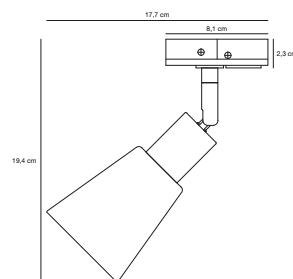

Moodmaker™ Step Dimming

Clyde Link Track Light

- **Masterbox** Qty. 6
- **Size** H: 10,5 cm, W: 8,5 cm, L: 8,5 cm, Tilt angle: 90°
- **IP Class** IP20, Class 2 (Double isolated)
- **Lightsource** LED Module - 2700K Kelvin, 25000 Hours,
  Has built-in dimmable light source with Moodmaker™ functionality

- **Features**
- Fits the Nordlux Link system
- 3-step Moodmaker™ dimming on your regular wall switch

Cole Link Track Light

- **Masterbox** Qty. 3
- **Size** H: 19,5 cm, L: 17,6 cm, Shade Ø: 8 cm, Tilt angle: 90°
- **IP Class** IP20, Class 2 (Double isolated)
- **Lightsource** E14 - not included, Max. 40W,
  Can be dimmed by choosing a dimmable bulb

- **Features**
- Ideally suited for combination with Nordlux Smart