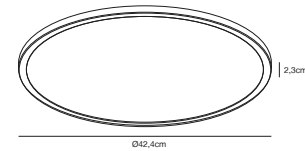

Moodmaker™ Step Dimming

Step 1
4000K

Step 2
3000K

Step 3
20% 3000K