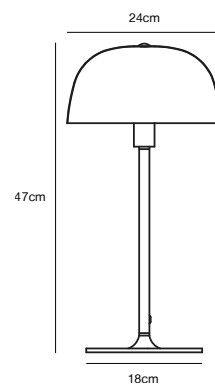

CERA Pendant by Kaare Bækgaard

- **Masterbox** Qty. 2
- **Size** W: 36 cm, L: 36 cm, Shade Ø: 36 cm
- **IP Class** IP20, Class 2 (Double isolated)
- **Cable** Textile cable: Black 200 cm, non replaceable
- **Canopy** Color: Black, Material: Plastic. Dimension: 12,3 cm
- **Lightsource** E27 - not included
  Can be dimmed by choosing a dimmable bulb

Features

Contemporary art deco style
Brass adds cosiness and warmth to the interior

CERA Table lamp by Kaare Bækgaard

- **Masterbox** Qty. 3
- **Size** H: 47 cm, Shade Ø: 24 cm, Tube Ø: 1,6 cm, Base Ø: 18 cm
- **IP Class** IP20, Class 2 (Double isolated)
- **Cable** Textile cable: Black 150 cm, non replaceable. Switch on the cable
- **Lightsource** E14 - not included
  Can not be dimmed

Features

Contemporary art deco style
Brass adds cosiness and warmth to the interior