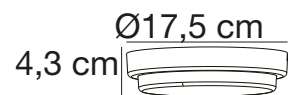

CUBA ENERGY ROUND Wall light

- **Masterbox** Qty. 3
- **Size** Ø: 17.5 cm, Shade Ø: 16,3 cm
- **IP Class** IP54, Class 2 (Double isolated)
- **Lightsource** LED Module - 6,5W
  LED, 700 Lumen, 3000 Kelvin, 30000 Hours, RA 80,
  Beamangle 120°

- **Features**
- High light output (700 lumen)
- Designed for both wall and ceiling mounting
- 5 year LED guarantee

CUBA BRIGHT ROUND Wall light

- **Masterbox** Qty. 3
- **Size** Ø: 17.5 cm, Shade Ø: 16,3 cm
- **IP Class** IP54, Class 2 (Double isolated)
- **Lightsource** LED Module - 14W
  LED, 1600 Lumen, 3000 Kelvin, 30000 Hours, RA 80,
  Beamangle 120°

- **Features**
- Very high light output (1600 lumen)
- Designed for both wall and ceiling mounting
- 5 year LED guarantee