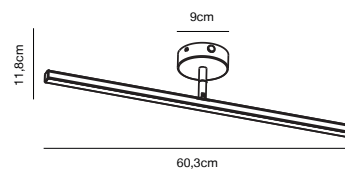

White 83061001
Metal/Plastic

Brushed steel 83061032
Metal/Plastic

IP S13 40 Bathroom lighting by Bønnelycke MDD

Masterbox Qty. 3
Size L: 40,3 cm, D: 11,8 cm, Ø9
IP Class IP44, Class 2 (Double isolated)
Lightsource LED Module - 5.6W LED, 406 Lumen, 3000 Kelvin,
30000 Hours, RA 80, Beamangle 120°, Cannot be dimmed

Features
Adjustable reflector
Also ideal to install as picture light
5 year LED guarantee

White 83071001
Metal/Plastic

Brushed steel 83071032
Metal/Plastic

IP S13 60 Bathroom lighting by Bønnelycke MDD

Masterbox Qty. 3
Size L: 60,3 cm, D: 11,8 cm, Ø9
IP Class IP44, Class 2 (Double isolated)
Lightsource LED Module - 6.3W LED, 443 Lumen, 3000 Kelvin,
30000 Hours, RA 80, Beamangle 120°, Cannot be dimmed

Features
Adjustable reflector
Also ideal to install as picture light
5 year LED guarantee