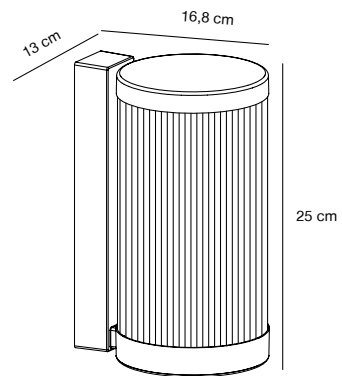

Parallel connection

COUPAR Garden light by Says Who

Masterbox Qty. 3
Size H: 80 cm, W: 14,5 cm, L: 14,5 cm, Shade Ø: 13 cm,
Tube Ø: 5 cm, Base Ø: 14,5 cm
IP Class IP54, Class 1 (Earth contact)
Lightsource E27 - Not included

Features
Durable, powder coated metal
Ripped diffuser creates a pleasant light
Parallel connection possible