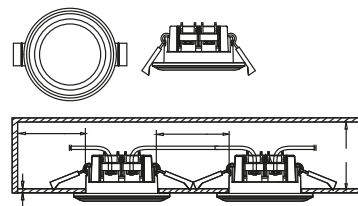

Parallel connection

Build in height
4,6 cm

Cutout Ø
7,2 cm

DORADO 3-Kit IP65 2700K Downlight

- **Masterbox** Qty. 3
- **Size** H: 3,6 cm, Ø: 8,5 cm
- **IP Class** IP65, Class 2 (Double isolated)
- **Lightsource** LED Module - 3X5,5W LED, 345 Lumen, 2700 Kelvin, 20000 Hours, RA 80, Beamangle 100°, Has built-in dimmable light source for wall dimmer

Features

- Ideally suited for bathroom zone 1-2 (IP65)
- Stepless dimmable 0-100% by wall dimmer excl.
- Parallel connection possible
- Connector block included
- 5 year LED guarantee

Parallel connection

Build in height
5 cm

Cutout Ø
6,5 cm

Moodmaker™ Step Dimming

ELKTON 8 Downlight

- **Masterbox** Qty. 3
- **Size** H: 4,2 cm, Ø: 8,2 cm
- **IP Class** IP20, Class 2 (Double isolated)
- **Lightsource** LED Module - 5,5W LED, 350 Lumen, 2700 Kelvin, 25000 Hours, RA 80, Beamangle 120°, Has built-in dimmable light source with Moodmaker™ functionality

Features

- 3-Step Moodmaker™ dimmer both/inner/outer rings
- Parallel connection possible
- Connector block included
- Memory & reset function
- 5 year LED guarantee