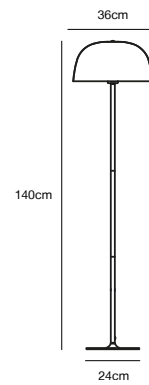

White 73065001
Metal