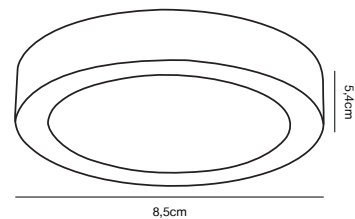

White 2110496101
Plastic

Moodmaker™ Step Dimming

Harlow Step Ceiling light

Masterbox Qty. 3
Size H: 2,3 cm, W: 30 cm, L: 59,5 cm,
IP Class IP54, Class 2 (Double isolated)
Lightsources LED Module - 22W, 2400 Lumen, 2700K Kelvin, 25000 Hours,
RA 80, Has built-in dimmable light source with
Moodmaker™ functionality

Features
3-step Moodmaker™ dimming by your regular wall switch
Suitable for humid areas (IP54)
Ultra-thin design with backlight effect
Parallel, easy push-in connection
5 year LED guarantee

White 47560101
Plastic

LEROY 2700K Ceiling light

Masterbox Qty. 3
Size H: 3,7 cm, Ø: 22 cm,
IP Class IP20, Class 2 (Double isolated)
Lightsources LED Module - 15W LED, 1260 Lumen, 2700 Kelvin,
30000 Hours, RA 80, Beamangle 110°, Cannot be dimmed

Features
Matt diffusor
5 year LED guarantee