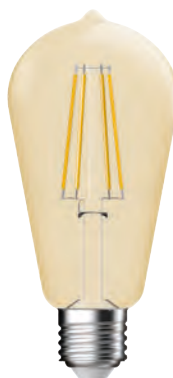

A+ F

Goldcolor
2080052758

Lightsource
Ø: 6.4 cm,

Beamangle
360°,

15000
Hours,

Not dimmable

E27 St64 Deco Dim | Light Bulb | Gold

Masterbox Qty. 6
Size H: 14 cm, Ø: 6.4 cm
Type Light Bulb
Lightsource E27, Wattage: 4.9W
(35W), 400 Lumen, 2200 Kelvin, 15000 Hours, RA 80,
Beamangle 360°
Has built-in dimmable light source for wall
dimmer, 220-240 Volt

Energy class G

E27 St64 Deco Dim | Light Bulb | Gold

Masterbox Qty. 6
Size H: 14 cm, Ø: 6.4 cm
Type Light Bulb
Lightsource E27, Wattage: 4.2W
(35W), 400 Lumen, 2500 Kelvin, 15000 Hours, RA 80,
Beamangle 360°
Has built-in dimmable light source for wall
dimmer, 220-240 Volt

Energy class F