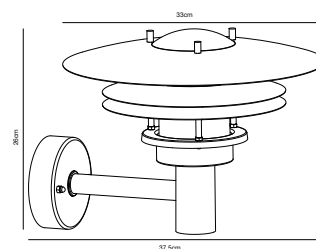

*15 year guarantee on corrosion

Galvanized 74528031*
Galvanized steel/Glass

AGGER Garden light

Masterbox Qty. 3
Size H: 83 cm, Shade Ø: 26 cm, Tube Ø: 3,8 cm, Base Ø: 15 cm
IP Class IP54, Class 2 (Double isolated)
Lightsource E27 - Not included

Features

Build-in parallel connection
Can be mounted on Nordlux base unit

*15 year guarantee on corrosion

Galvanized 10600219*
Galvanized steel/Glass

AMALIENBORG Wall light

Masterbox Qty. 3
Size H: 26 cm, D: 37,5 cm, Shade Ø: 32,5 cm, Base: 11.5 cm
IP Class IP54, Class 1 (Earth contact)
Lightsource E27 - Not included

Features

Build-in parallel connection