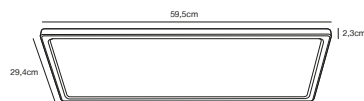

White 2015146101
Metal

NEW Black 2015146103
Metal

Oja Smart 60 Ceiling light

Masterbox Qty. 3
Size H: 3,2 cm, Ø: 60 cm, D: 60 cm
IP Class IP20, Class 1 (Earth contact)
Lightsource LED Module - 30W
LED, 3500 Lumen, 2700-6500 Kelvin, 25000 Hours, RA 80,
Beamangle 120°
Built-in dimmable light source with Nordlux Smart
functionality

Features

Ultra-slim ceiling panel light
Bluetooth connection to Nordlux Smart Light
Adjustable kelvin and lumen output

NEW White 2110806101
Plastic

Harlow Smart RGB Ceiling light

Masterbox Qty. 3
Size H: 2,3 cm
IP Class IP54, Class 2 (Double isolated)
Lightsource LED Module - 21W LED, 2200 Lumen, 2700-6500 Kelvin, 25000 Hours, RA 80,
Beamangle 120°
Built-in dimmable light source with Nordlux Smart functionality

Features

Smart use for dim, white or colour
IP54 protected against dust and water splashing
Ultra-thin design with back light effect
Parallel, easy push-in connection and side entry
5 year LED guarantee