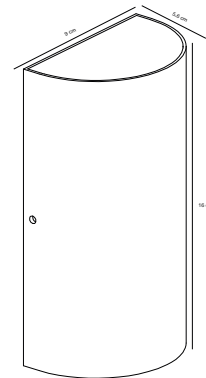

Black 84151003
Metal/Glass