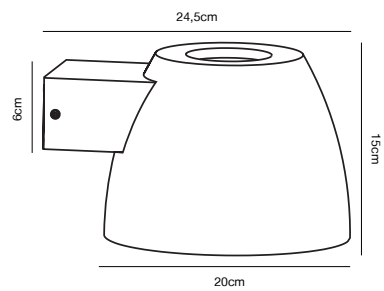

White 84181001
Metal/Glass