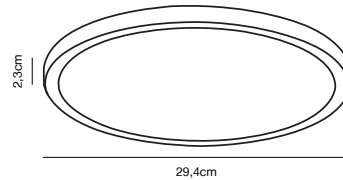

White 47966001
Plastic

OJA 42 IP20 4000K Ceiling light

Masterbox Qty. 3
Size H: 2,3 cm, Ø: 42,4 cm,
IP Class IP20, Class 2 (Double isolated)
Lightsource LED Module - 19W LED, 2200 Lumen, 2700 Kelvin,
25000 Hours, RA 80, Beamangle 120°, Cannot be dimmed

Features

3-step Moodmaker™ dimming on your regular wall switch
Ultra-thin design
Backlight effect
5 year LED guarantee