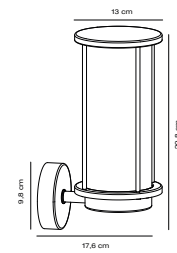

NEW Galvanized 2218308031*
Galvanized steel