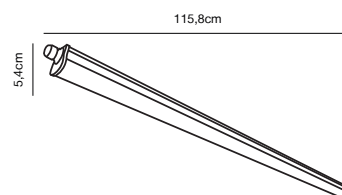

Grey 49656110
Plastic

WESTPORT 60 Double Batten Light Fitting

Masterbox Qty. 6
Size W: 5,4 cm, L: 55,8 cm, D: 5,4 cm,
IP Class IP65, Class 2 (Double isolated)
Lightsource LED Module - 23W LED, 2100 Lumen, 4000 Kelvin,
25000 Hours, RA 80, Beamangle 125°, Cannot be dimmed

Features
IP65 - In and outdoor use
5 year LED guarantee

Grey 49666110
Plastic

WESTPORT 120 Single Batten Light Fitting

Masterbox Qty. 6
Size W: 5,4 cm, L: 115,8 cm, D: 5,4 cm,
IP Class IP65, Class 2 (Double isolated)
Lightsource LED Module - 23W LED, 2160 Lumen, 4000 Kelvin,
25000 Hours, RA 80, Beamangle 125°, Cannot be dimmed

Features
IP65 - In and outdoor use
5 year LED guarantee