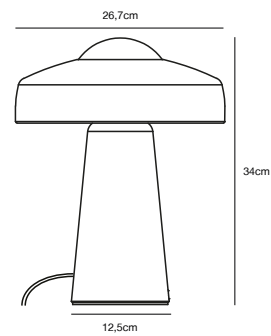

Black 46605003
Metal