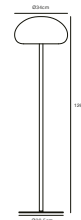

### Moodmaker™ Step Dimming

White 2018165003  
Plastic/Metal