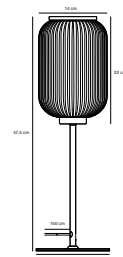

MILFORD 30 Pendant

Masterbox	Qty. 2
Size	H: 23,5 cm, Shade Ø: 30 cm
IP Class	IP20, Class 2 (Double isolated)
Cable	Textile cable: White 300 cm, non replaceable
Canopy	Color: White, Material: Plastic. Dimension: 11,7 cm
Lightsource	E27 - not included Can be dimmed by choosing a dimmable bulb

Features

Soft and natural style
Opal mouth blown glass
Provides a soft, diffused light

MILFORD Table lamp

Masterbox	Qty. 3
Size	H: 48 cm, W: 15 cm, L: 15 cm, Shade Ø: 14 cm, Tube Ø: 1,15 cm, Base Ø: 15 cm
IP Class	IP20, Class 2 (Double isolated)
Cable	Textile cable: White 150 cm, non replaceable. Switch on the cable
Lightsource	E27 - not included Can not be dimmed

Features

Vintage design
Material mix of brass and "pleated" opal white glass
Opal white, mouth blown glass
Provides a soft, diffused light