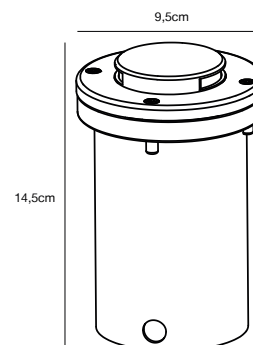

Stainless steel 83840034
Metal/Glass

PATO Square Recessed light

Masterbox Qty. 3
Size H: 12 cm, W: 11 cm, L: 11 cm, Build in height: 12 cm, Cutout Ø 9 cm
IP Class IP65, Class 1 (Earth contact)
Lightsource GU10 - Not included

Features
Suited for a GU10 bulb

Stainless steel 96409934
Stainless steel/Plastic

TILOS 1-Kit Recessed light

Masterbox Qty. 3
Size H: 14,1 cm, Ø: 10.5 cm
IP Class IP67, Class 2 (Double isolated)
Lightsource GU10 - Not included

Features
Parallel connection possible
Retrofit GU 10 bulb