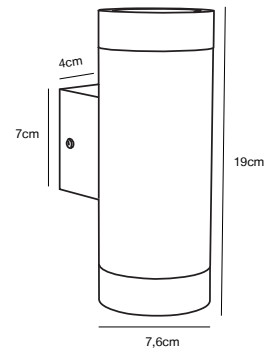

Black 21519103
Metal/Glass