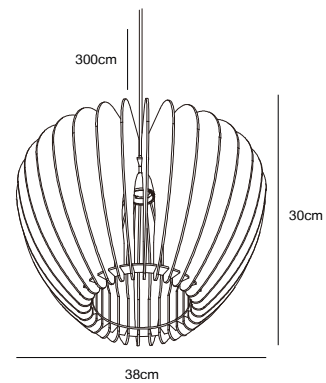

### Features

Nature style

Wooden structure creates beautiful shadow play

Create your own design expression with a decorative bulb

Experience the wooden structure of the beautiful poplar veneer

**Opal white 73153010**  
Metal/Opal glass