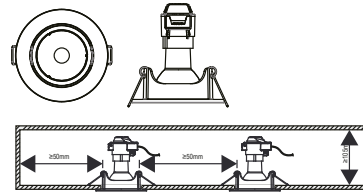

OCTANS 3-Kit 4000K Downlight

Masterbox Qty. 3
Size H: 9 cm, Ø: 8,5 cm
IP Class IP20, Class 2 (Double isolated)
Lightsource GU10 - 3X4,8W LED,
Max. 7,5W LED, 380 Lumen, 4000 Kelvin, 15000 Hours, RA 80,
Beamangle 36°, Cannot be dimmed

White 84650001
Metal

Brushed steel 84650032
Metal

RECESS 3-Kit Downlight

Masterbox Qty. 3
Size 7.958.15157.525
IP Class IP23, Class 2 (Double isolated)
Cable Black 200 cm, replaceable
Lightsource GU10 - 3X3WCOB,
Max. 3X35W175 Lumen, 3000 Kelvin, 25000 Hours, RA 80,
Beamangle 38°, No, cannot be dimmed

Features
Parallel connection possible
Cable 2,0m included