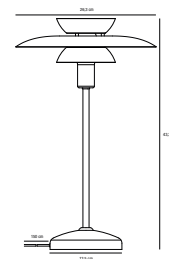

NEW Black 2213603003
Metal

CARMEN 45 Pendant by Says Who

Masterbox Qty. 2
Size H: 15 cm, W: 45 cm, L: 45 cm, Shade Ø: 45 cm
IP Class IP20, Class 2 (Double isolated)
Cable Textile cable: Black 200 cm, non replaceable
Canopy Color: Black, Material: Plastic. Dimension: 9 cm
Lightsource E27 - not included
Can be dimmed by choosing a dimmable bulb

Features

Scandinavian clean and soft lines
Multiple layered shades create a soft, diffused light

NEW Black 2213615003
Metal

CARMEN Table lamp by Says Who

Masterbox Qty. 2
Size H: 43 cm, W: 26 cm, L: 26 cm, Shade Ø: 26 cm,
Tube Ø: 1,15 cm
IP Class IP20, Class 2 (Double isolated)
Cable Textile cable: Black 150 cm, non replaceable. Switch on the
cable
Lightsource E14 - not included
Can not be dimmed

Features

Scandinavian clean and soft lines
Multiple layered shades create a soft, diffused light