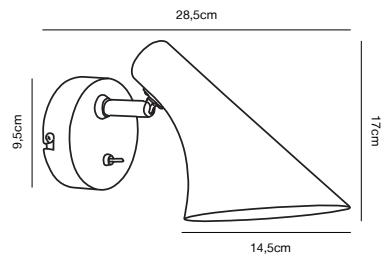

Features

Contemporary and simple style
Suitable for the office, living room, and bedroom

Black 2010863001
Metal/Opal glass

VERONA Pendant

1. **Masterbox** Qty. 3
   Size H: 18,8 cm, W: 40 cm, L: 40 cm, Shade Ø: 40 cm
   IP Class IP20, Class 2 (Double isolated)
   Cable Textile cable: Black 200 cm, non replaceable
   Canopy Color: Black, Material: Plastic. Dimension: 12,2 cm
   Lightsources E27 - not included
   Can be dimmed by choosing a dimmable bulb

Features

Contemporary classic style
Matt mouth blown opal glass that emits a soft light