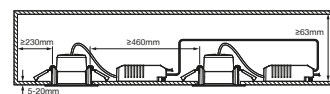

Parallel connection

Build in height
7 cm

Mounted directly
into insulation

Cutout
6,8 cm

ROAR Downlight

- **Masterbox** Qty. 6
- **Size** 4.48.576.830
- **IP Class** IP23, Class 2 (Double isolated)
- **Cable** White 20 cm, replaceable
- **Lightsource** LED Module - 6,5W LED, 550 Lumen, 3000 Kelvin,
  30000 Hours, RA 80, Beamangle 40°,
  Has built-in dimmable light source for wall dimmer

Features

- Parallel connection possible
- Can be mounted directly into insulation
- 5 year LED guarantee

Parallel connection

Build in height
4 cm

Cutout Ø
7,2 cm

SIEGE Downlight

- **Masterbox** Qty. 3
- **Size** H: 4,5 cm, Ø: 8,5 cm
- **IP Class** IP65, Class 2 (Double isolated)
- **Lightsource** LED Module - 4,7W LED, 345 Lumen, 3000 Kelvin,
  20000 Hours, RA 80, Beamangle 100°, Cannot be dimmed

Features

- Downlighter for mounting directly into insulation
- Water resistant (IP65) (water jets from any angle)
- Parallel connection possible (up to 15 downlighters)
- External connector block/driver included
- Easy screwless push-in connections (no tooling)
- 5 year LED guarantee