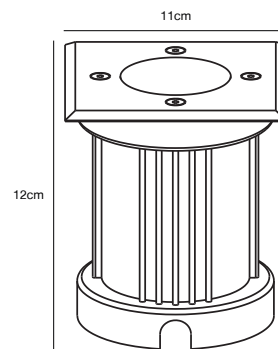

Stainless steel 83840034
Metal/Glass

PATO Square Recessed light

Masterbox Qty. 3
Size H: 12 cm, W: 11 cm, L: 11 cm, Build in height: 12 cm, Cutout Ø 9 cm
IP Class IP65, Class 1 (Earth contact)
Lightsource GU10 - Not included

Features
Suited for a GU10 bulb

Stainless steel 96409934
Stainless steel/Plastic

TILOS 1-Kit Recessed light

Masterbox Qty. 3
Size H: 14,1 cm, Ø: 10.5 cm
IP Class IP67, Class 2 (Double isolated)
Lightsource GU10 - Not included

Features
Parallel connection possible
Retrofit GU 10 bulb