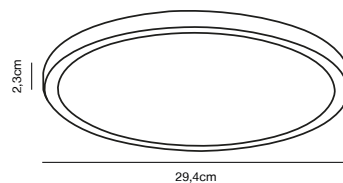

Moodmaker™ Step Dimming