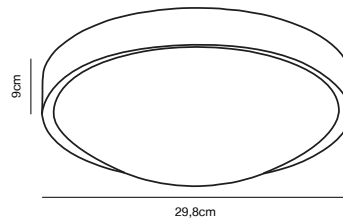

White 25316101
Metal/Glass