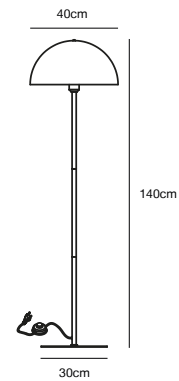

NEW Black 2213505003
Metal

EXPLORE Table lamp

- **Masterbox** Qty. 3
- **Size** H: 55 cm, W: 23,4 cm, Shade Ø: 5,5 cm, Tube Ø: 1,5 cm, Base Ø: 15 cm
- **IP Class** IP20, Class 2 (Double isolated)
- **Cable** Black 150 cm, non replaceable. Switch on the cable
- **Lightsource** GU10 - not included
  Can not be dimmed

- **Features**
- Contemporary and simple style
- Adjustable lamp head for a directional light
- Flexible arm for a directional light