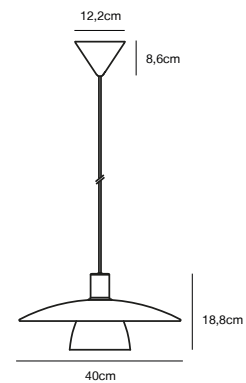

White 72711001
Metal

Black 72711003
Metal

VANILA Wall light by Kaare Bækgaard

1. **Masterbox** Qty. 3
   Size H: 17 cm, W: 14,5 cm, D: 28,5 cm, Shade Ø: 14,5 cm, Base: Ø 9.5 cm
   IP Class IP20, Class 2 (Double isolated)
   Cable Textile cable: Black/Clear 210 cm, replaceable. Switch on the fixture
   Lightsources E14 - not included
   Can not be dimmed

Features

Contemporary and simple style
Suitable for the office, living room, and bedroom

Black 2010863001
Metal/Opal glass

VERONA Pendant

1. **Masterbox** Qty. 3
   Size H: 18,8 cm, W: 40 cm, L: 40 cm, Shade Ø: 40 cm
   IP Class IP20, Class 2 (Double isolated)
   Cable Textile cable: Black 200 cm, non replaceable
   Canopy Color: Black, Material: Plastic. Dimension: 12,2 cm
   Lightsources E27 - not included
   Can be dimmed by choosing a dimmable bulb

Features

Contemporary classic style
Matt mouth blown opal glass that emits a soft light