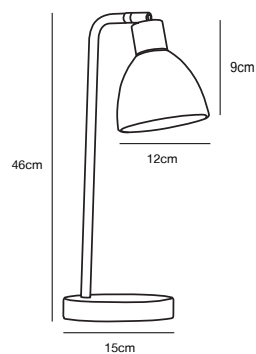

RAY 2-Kit Pendant

Masterbox	Qty. 3
Size	H: 16,5 cm, Shade Ø: 12 cm
IP Class	IP20, Class 2 (Double isolated)
Cable	Clear/Black 180 cm, non replaceable
Canopy	Color: White/Black, Material: Plastic. Dimension: 7,2 cm
Lightsource	E14 - not included Can be dimmed by choosing a dimmable bulb

Features

Classic and stylish design
Create your own look with either brass or chrome ring (replaceable) on black lamp

RAY Table lamp

Masterbox	Qty. 3
Size	H: 46 cm, D: 22 cm, Shade Ø: 12 cm, Tube Ø: 1,2 cm, Base Ø: 15 cm
IP Class	IP20, Class 2 (Double isolated)
Cable	Black/Clear 180 cm, non replaceable. Switch on the cable
Lightsource	E14 - not included Can not be dimmed

Features

Classic and stylish design
Create your own look with either brass or chrome ring (replaceable) on black lamp