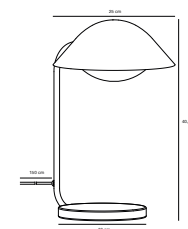

FREYA 35 Pendant by Says Who

- **Masterbox** Qty. 2
- **Size** H: 17 cm, W: 35 cm, L: 35 cm, Shade Ø: 35 cm
- **IP Class** IP20, Class 2 (Double isolated)
- **Cable** Black/White 200 cm, non replaceable
- **Canopy** Color: Black/White, Material: Plastic. Dimension: 9 cm
- **Lightsource** E27 - not included
  Can be dimmed by choosing a dimmable bulb

- **Features**
- Organically shaped pendant in Nordic design
- Non-visible light source for an indirect light
- Removeable lower shade for easy change of bulb

NEW Black 2213115003
Metal

NEW Beige 2213115009
Metal

NEW Green 2213115023
Metal

FREYA Table lamp by Says Who

- **Masterbox** Qty. 2
- **Size** H: 43 cm, W: 31 cm, L: 31 cm, Shade Ø: 25 cm, Tube Ø: 1,15 cm
- **IP Class** IP20, Class 2 (Double isolated)
- **Cable** Black/White 150 cm, non replaceable. Switch on the cable
- **Lightsource** E14 - not included
  Can not be dimmed

- **Features**
- Organically shaped table lamp in Nordic design
- Non-visible light source for an indirect light
- Removeable lower shade for easy change of bulb