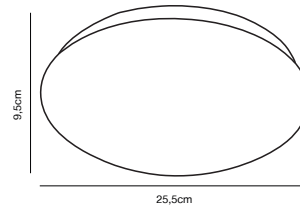

White 45616001
Metal/Plastic

MÁNI 32 Ceiling light

Masterbox Qty. 6
Size H: 10,5 cm, Ø: 32,5 cm
IP Class IP20, Class 1 (Earth contact)
Lightsource LED Module - 18W LED, 1000 Lumen, 3000 Kelvin,
30000 Hours, RA 80, Beamangle 118°, Cannot be dimmed

Features
Matt diffusor
5 year LED guarantee