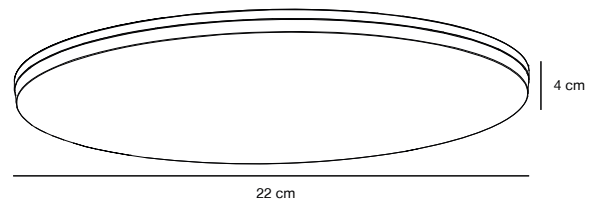

White 2210256001
Plastic

VIC 29 4000K Ceiling light

Masterbox Qty. 3
Size H: 4 cm, Shade Ø: 29 cm
IP Class IP40, Class 2 (Double isolated)
Cable Plastic white 15 cm, non replaceable
Lightsource LED Module - 24W, 2400 Lumen, 4000K Kelvin,
Cannot be dimmed

Features

Integrated LED with high lumen output
Easy installation

White 2210236001
Plastic

VIC 35 3000K Ceiling light

Masterbox Qty. 3
Size H: 4,3 cm, Ø: 35 cm,
IP Class IP40, Class 2 (Double isolated)
Cable Plastic white 15 cm, non replaceable
Lightsource LED Module - 36W, 3200 Lumen, 3000K Kelvin,
Cannot be dimmed

Features

Integrated LED with high lumen output
Easy installation