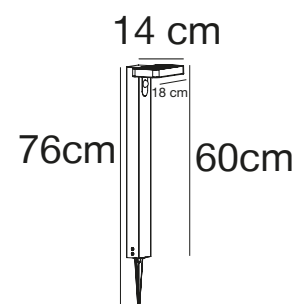

Features

Solar charged
Motion sensor turns light on
Easy to install with the included spike
5 year LED guarantee