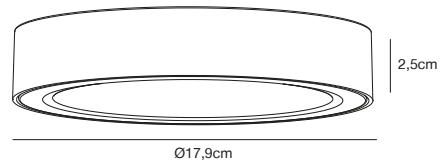

Build in height  
4,5 cm

Cutout Ø  
10 cm

White 2110726101  
Plastic