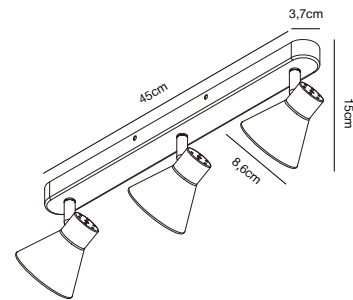

White 45780101
Metal

NEW Black 45780103
Metal

Grey 45780110
Metal

EIK 3-Spot Spot light

1. **Masterbox** Qty. 3
   Size H: 15 cm, W: 45 cm, L: 45 cm, D: 15 cm, Shade Ø: 8,5 cm,
   Base: 45 x 3,7 cm, Tilt angle: 320°
   IP Class IP20, Class 1 (Earth contact)
   Canopy Color: Grey, Material: Metal. Dimension: 2,5 cm
   Lightsource GU10 - not included
   Can be dimmed by choosing a dimmable bulb

1. **Features**
   Contemporary and simple style
   Tilting and turning shade
   Can be used on both wall and ceiling