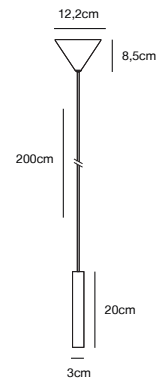

OMARI Pendant

- **Masterbox** Qty. 3
- **Size** H: 20 cm, W: 12 cm, L: 12 cm, Shade Ø: 3 cm
- **IP Class** IP20, Class 2 (Double isolated)
- **Cable** White/Black 200 cm, non replaceable
- **Canopy** Color: White/Black, Material: Plastic. Dimension: 12,2 cm
- **Lightsource** LED Module - 3,2W
  LED, 60W, 320 Lumen, 2700 Kelvin, 25000 Hours, RA 80, Beamangle 41°
  Has built-in dimmable light source with Moodmaker™ functionality