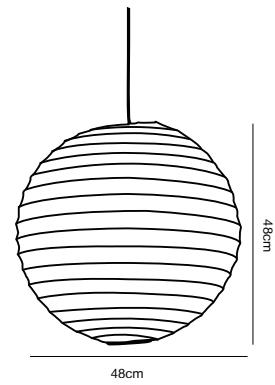

## RISO Pendant

**Masterbox** Qty. 12  
**Size** Shade Ø: 35/40/48 cm

**Features**  
Nature style  
Provides a soft, diffused light  
Excluding suspension bracket, cable and canopy