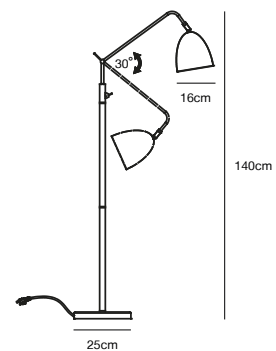

ALEXANDER 16 Table lamp

- **Masterbox** Qty. 2
- **Size** H: 54 cm, Shade Ø: 16 cm, Base Ø: 18 cm, Tilt angle: 30°
- **IP Class** IP20, Class 2 (Double isolated)
- **Cable** White 150 cm, non replaceable. Switch on the base
- **Lightsource** E27 - not included
  Can not be dimmed

Features

- Contemporary and simple style
- Adjustable lamp head for a directional light

ALEXANDER 16 Floor lamp

- **Masterbox** Qty. 2
- **Size** H: 140 cm, Shade Ø: 16 cm, Base Ø: 25 cm, Tilt angle: 30°
- **IP Class** IP20, Class 2 (Double isolated)
- **Cable** White 150 cm, non replaceable. Switch on the fixture
- **Lightsource** E27 - not included
  Can not be dimmed

Features

- Contemporary and simple style
- Adjustable lamp head for a directional light