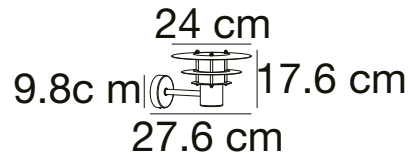

## BASTIA 24 Wall light

**Masterbox** Qty. 3  
**Size** H: 17,6 cm, D: 27,6 cm, Shade Ø: 24 cm, Base: 9.8 cm  
**IP Class** IP54, Class 1 (Earth contact)  
**Lightsources** E14 - Not included

**Features**  
Parallel connection possible  
Only one visible screw