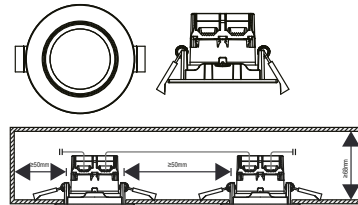

White 47520101
Plastic

Parallel connection

Build in height
5 cm

Cutout Ø
6,5 cm

Moodmaker™ Step Dimming

ELKTON 8 Downlight

- **Masterbox** Qty. 3
- **Size** H: 4,2 cm, Ø: 8,2 cm
- **IP Class** IP20, Class 2 (Double isolated)
- **Lightsource** LED Module - 5,5W LED, 350 Lumen, 2700 Kelvin, 25000 Hours, RA 80, Beamangle 120°, Has built-in dimmable light source with Moodmaker™ functionality

Features

- 3-Step Moodmaker™ dimmer both/inner/outer rings
- Parallel connection possible
- Connector block included
- Memory & reset function
- 5 year LED guarantee