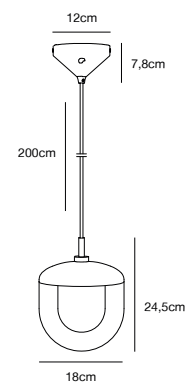

Features

Nordic contemporary design
Mouth blown colour fading glass
With opal white light diffuser for a soft light (optional)
Can be used without the diffuser and with a decorative bulb of your own choosing