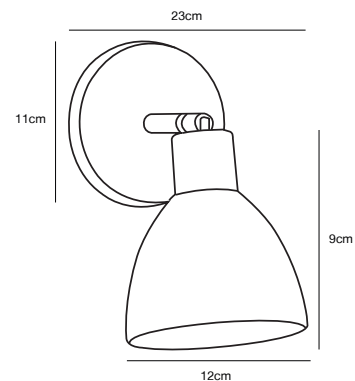

RAY 2-Spot Floor lamp

Masterbox	Qty. 2
Size	H: 164 cm, Shade Ø: 12 cm, Tube Ø: 1,6 cm, Base Ø: 28 cm
IP Class	IP20, Class 2 (Double isolated)
Cable	Clear/Black 180 cm, non replaceable. Switch on the fixture
Lightsource	E14 - not included Can not be dimmed

Features

Classic and stylish design
Dim the light by rotating the switch
Create your own look with either brass or chrome ring (replaceable) on black lamp

RAY Wall light

Masterbox	Qty. 3
Size	H: 20 cm, D: 23 cm, Shade Ø: 12 cm, Tube Ø: 1,2 cm, Base: Ø 11 cm
IP Class	IP20, Class 2 (Double isolated)
Cable	Clear/Black 180 cm, replaceable. Switch on the fixture
Lightsource	E14 - not included Can not be dimmed

Features

Classic and stylish design
Suitable for bedside light
Create your own look with either brass or chrome ring (replaceable) on black lamp