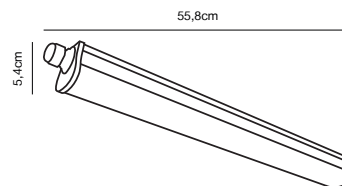

White 47856101
Plastic/Metal

TRENTON Batten Light Fitting

Masterbox Qty. 3
Size H: 5 cm, W: 16 cm, L: 60 cm
IP Class IP20, Class 1 (Earth contact)
Lightsource LED Module - 23W LED, 1900 Lumen, 4000 Kelvin,
25000 Hours, RA 80, Beamangle 120°, Cannot be dimmed

Features
Ultra-flat design
5 year LED guarantee

Grey 49646110
Plastic

WESTPORT 60 Single Batten Light Fitting

Masterbox Qty. 6
Size W: 5,4 cm, L: 55,8 cm, D: 5,4 cm,
IP Class IP65, Class 2 (Double isolated)
Lightsource LED Module - 11W LED, 1050 Lumen, 4000 Kelvin,
25000 Hours, RA 80, Beamangle 125°, Cannot be dimmed

Features
IP65 - In and outdoor use
5 year LED guarantee