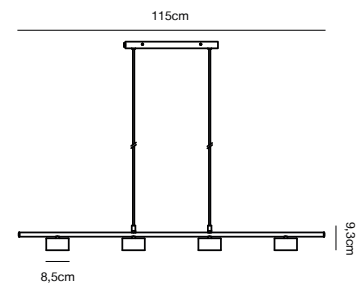

Features

- Scandinavian minimalistic design
- Moodmaker™ 3-step dimmable with memory function
- 350 lumen per lamp head
- 5 year LED guarantee