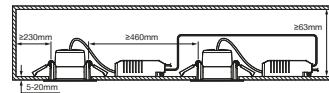

Features

- Anti-glare, eye friendly design
- Parallel connection possible (up to 15 downlighters)
- External connector block/driver included
- Stepless dimmable (external dimmer)
- Easy screwless push-in connections (no tooling)
- 5 year LED guarantee