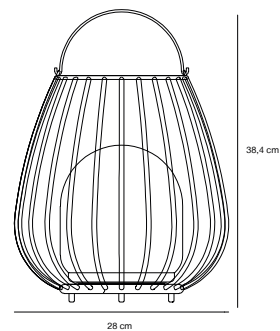

NEW Red 2218105002
Metal/Plastic

NEW Black 2218105003
Metal/Plastic

NEW Blue 2218105006
Metal/Plastic

JIM Battery light by Says Who EXEMPT

Masterbox Qty. 4
Size H: 30,3 cm, Ø: 28 cm, Shade Ø: 16 cm, Base Ø: 14 cm
IP Class IP54, Class 3 (12V)
Cable White 100 cm. Switch on the base
Lightsource LED Module, 300 Lumen, 2700 Kelvin, 30000 Hours, RA 80

Features

Easy to bring everywhere (battery powered)
High lumen output (300 lumen)
3-step Moodmaker™
5 year LED guarantee

Moodmaker™ Step Dimming

Step 1
100%

Step 2
50%

Step 3
20%

NEW Grey 2218105010
Metal/Plastic

NEW Green 2218105023
Metal/Plastic

NEW Orange 2218105027
Metal/Plastic

JIM Battery light by Says Who EXEMPT

Masterbox Qty. 4
Size H: 30,3 cm, Ø: 28 cm, Shade Ø: 16 cm, Base Ø: 14 cm
IP Class IP54, Class 3 (12V)
Cable White 100 cm. Switch on the base
Lightsource LED Module, 300 Lumen, 2700 Kelvin, 30000 Hours, RA 80

Features

Easy to bring everywhere (battery powered)
High lumen output (300 lumen)
3-step Moodmaker™
5 year LED guarantee

Moodmaker™ Step Dimming

Step 1
100%

Step 2
50%

Step 3
20%