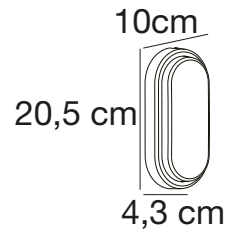

CUBA ENERGY OVAL Wall light

Masterbox Qty. 3
Size H: 20,5 cm, L: 10 cm
IP Class IP54, Class 2 (Double isolated)
Lightsource LED Module - 6,5W
LED, 700 Lumen, 3000 Kelvin, 30000 Hours, RA 80,
Beamangle 120°

Features
High light output (700 lumen)
Designed for both wall and ceiling mounting
5 year LED guarantee