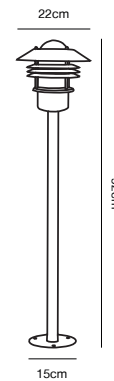

Galvanized 25168031*
Galvanized steel/Glass

*15 year guarantee
on corrosion

VEJERS Garden light

Masterbox Qty. 2
Size H: 215 cm, Shade Ø: 39 cm, Tube Ø: 7,4 cm, Base Ø: 15 cm
IP Class IP54, Class 2 (Double isolated)
Lightsource E27 - Not included

Features
Build-in parallel connection
Adjustable from 130 to 200 cm hight
Can be mounted on Nordlux base unit