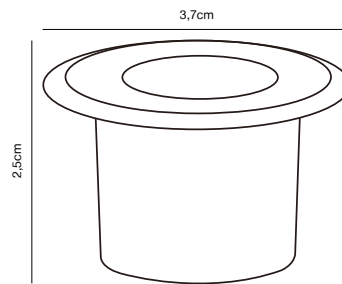

UNE 6-Kit Recessed light EXEMPT

Masterbox Qty. 3
Size H: 2,5 cm, Ø: 3.7 cm, Build in height: 2,5 cm, Build in Ø: 3,7 cm, Built-in height 3 cm, Cutout Ø 2,5 cm
IP Class IP67, Class 3 (12V)
Cable Black 500 cm,
Lightsource LED Module - 6X0. 6W
LED, 20 Lumen, 3000 Kelvin, 30000 Hours, RA 65, Beamangle 120°

Features
5 year LED guarantee