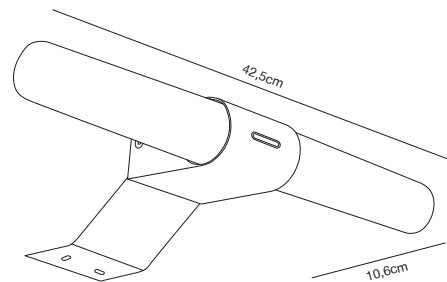

HELVA Double Basic Wall light

Masterbox Qty. 3
Size H: 10,6 cm, W: 5,7 cm, L: 42,5 cm, D: 10,5 cm,
IP Class IP44, Class 2 (Double isolated)
Lightsource LED Module - 9W LED, 900 Lumen, 3000 Kelvin, 25000 Hours, RA 90, Cannot be dimmed

Features
Cabinet bracket included
Vertical/horizontal installation possible
5 year LED guarantee