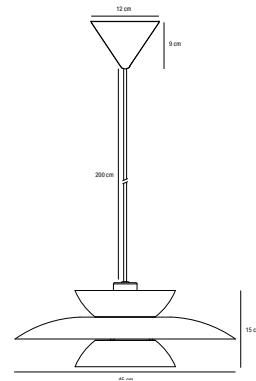

NEW Black 2213615003
Metal

CARMEN Table lamp by Says Who

Masterbox Qty. 2
Size H: 43 cm, W: 26 cm, L: 26 cm, Shade Ø: 26 cm,
Tube Ø: 1,15 cm
IP Class IP20, Class 2 (Double isolated)
Cable Textile cable: Black 150 cm, non replaceable. Switch on the
cable
Lightsource E14 - not included
Can not be dimmed

Features

Scandinavian clean and soft lines
Multiple layered shades create a soft, diffused light