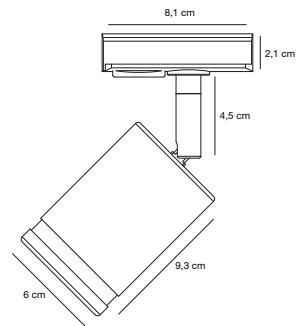

White 2110649901
Metal/Plastic

Black 2110649903
Metal/Plastic

Rondie Link Pendant Track Light

- **Masterbox** Qty. 3
- **Size** H: 215,2 cm, W: 6 cm, L: 9,3 cm, Shade Ø: 6 cm,
- **IP Class** IP20, Class 1 (Earth contact)
- **Cable** White/Black 200 cm, non replaceable
- **Lightsource** GU10 - not included, Max. 35W,
  Can be dimmed by choosing a dimmable bulb

- **Features**
- Inside frosted glass for special effect
- Choose your bulb for colour, beam angle and lumen
- Fabric wire (two metres)
- Wire can be shortened to any desired length