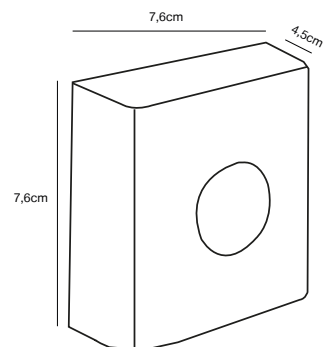

Parallel connection

GripSmart Wall light by MB

- **Masterbox** Qty. 3
- **Size** H: 18 cm, W: 15 cm, D: 9,7 cm
- **IP Class** IP54, Class 1 (Earth contact)
- **Lightsource** LED Module - 10W LED, 830 Lumen, 2700 Kelvin, 25000 Hours, RA 80, Beamangle 120°
  Built-in dimmable light source with Nordlux Smart functionality

Features

- Like a piece of jewellery for your house
- Built-in Nordlux Smart LED
- Cool to warm white light (2200-6500 kelvin)
- Dimmable through app
- Parallel connection possible
- 5 year LED guarantee

Sensor Smart Sensor

- **Masterbox** Qty. 6
- **Size** H: 7,6 cm, W: 4,5 cm, L: 7,6 cm, D: 4,5 cm, Tilt angle: 100°
- **IP Class** IP54, Class 3 (12V)
- **Lightsource** Can not be dimmed

Features

- Easy installation without the use of cables
- Daylight and motion sensor in one unit
- IP safe for both outdoor and bathroom use
- Bracket included for tilted or corner positioning
- Battery lifetime +400 days
- Can control up to 50 lights via Bluetooth