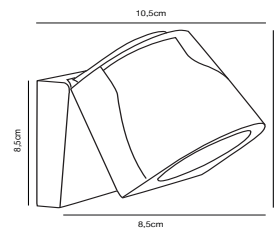

White 78531001
Metal/Plastic

Brushed steel 78531032
Metal/Plastic

IP S6 Bathroom lighting by Bønnelycke MDD

1. **Masterbox** Qty. 3
   Size H: 18 cm, D: 19 cm, Shade Ø: 12,1 cm
   IP Class IP44, Class 2 (Double isolated)
   Lightsource GU10 - not included, Max. 8W SMD LED,
   Can be dimmed by choosing a dimmable bulb

Features

Ideally suited for combination with Nordlux Smart
Adjustable reflector
Also ideal to install in other indoor rooms
Ideally suited as bed lamp

White 83051001
Metal/Plastic

Chrome 83051033
Metal/Plastic

IP S12 Bathroom lighting by Bønnelycke MDD

1. **Masterbox** Qty. 3
   Size H: 9 cm, W: 8,5 cm, D: 10,5 cm
   IP Class IP44, Class 2 (Double isolated)
   Lightsource LED Module - 5W LED, 400 Lumen, 3000 Kelvin,
   20000 Hours, RA 80, Beamangle 120°, Cannot be dimmed

Features

Adjustable reflector
Also ideal to install in other indoor rooms
5 year LED guarantee