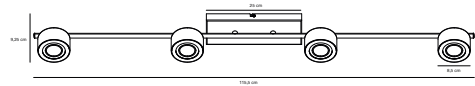

CLYDE 4-Spot Spot light

Masterbox Qty. 3
Size H: 10 cm, W: 115 cm, L: 115 cm, Shade Ø: 8,5 cm, Tube Ø: 1,25 cm
IP Class IP20, Class 2 (Double isolated)
Canopy Color: Black, Material: Metal. Dimension: 2,5 cm
Lightsource LED Module - 5W LED, 350 Lumen, 2700 Kelvin, 25000 Hours, RA 80,
Beamangle 120°
Has built-in dimmable light source with Moodmaker™ functionality