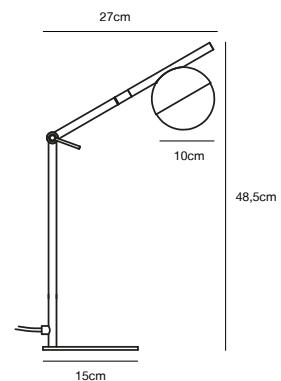

CONTINA Pendant by Says Who

- **Masterbox** Qty. 4
- **Size** H: 23 cm, W: 10 cm, L: 10 cm, Shade Ø: 10 cm, Base Ø: 12 cm
- **IP Class** IP20, Class 2 (Double isolated)
- **Cable** Textile cable: White/Black 200 cm, non replaceable
- **Canopy** Color: Brass/Black, Material: Metal. Dimension: 12 cm
- **Lightsource** G9 - not included
  Can be dimmed by choosing a dimmable bulb

Features

Contemporary art deco style
Matt white opal mouth blown glass
Provides a soft, diffused light

CONTINA Table lamp by Says Who

- **Masterbox** Qty. 3
- **Size** H: 48,5 cm, W: 15 cm, L: 27 cm, Shade Ø: 10 cm,
  Tube Ø: 1,25 cm, Base Ø: 15 cm, Tilt angle: 130°
- **IP Class** IP20, Class 2 (Double isolated)
- **Cable** Textile cable: Black/White 150 cm, non replaceable. Switch on the cable
- **Lightsource** G9 - not included
  Can not be dimmed

Features

Contemporary art deco style
Matt white opal mouth blown glass
Adjustable lamp shade to both sides and up/down