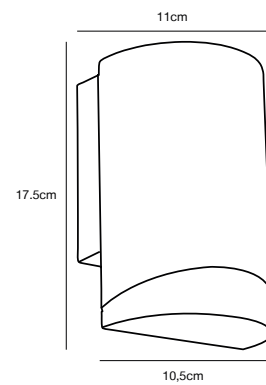

Black 45481003
Aluminium/Plastic

ARN Double Wall light

Masterbox Qty. 3
Size H: 22,5 cm, W: 10,5 cm, D: 11 cm, Base: 9 x 12 cm
IP Class IP44, Class 1 (Earth contact)
Lightsource GU10 - Not included

Features
Build-in parallel connection