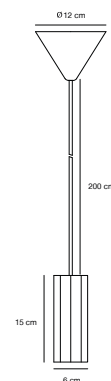

SIV Table lamp

1. **Masterbox** Qty. 3
   Size H: 10,3 cm, Ø: 6 cm
   IP Class IP20, Class 2 (Double isolated)
   Cable Textile cable: Black/White 180 cm, non replaceable. Switch on the cable
   Lightsource E27 - not included
   Can not be dimmed

Features

Nature style
Genuine marble in natures playful colours
Create your own design expression with a decorative bulb

ALANIS Pendant by Says Who

1. **Masterbox** Qty. 3
   Size H: 15 cm, W: 6 cm, L: 6 cm, Shade Ø: 6 cm
   IP Class IP20, Class 2 (Double isolated)
   Cable White/Black 200 cm, non replaceable
   Canopy Color: White/Black, Material: Plastic. Dimension: 8,5 cm
   Lightsource GU10 - not included
   Can be dimmed by choosing a dimmable bulb

Features

Minimalist and streamlined design
10-sided profile giving a streamlined, yet soft look
Hang three or more lamps together in a line or cluster