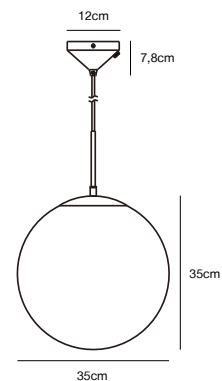

GRANT 25 Pendant

Masterbox	Qty. 3
Size	H: 40 cm, W: 25 cm, L: 25 cm, Shade Ø: 25 cm
IP Class	IP20, Class 2 (Double isolated)
Cable	White 200 cm, non replaceable
Canopy	Color: Brass, Material: Metal. Dimension: 12 cm
Lightsource	E27 - not included Can be dimmed by choosing a dimmable bulb

Features

Glamorous modern style
Decorative brass canopy
Provides a soft, diffused light
Matt white opal mouth blown glass

GRANT 35 Pendant

Masterbox	Qty. 2
Size	W: 35 cm, L: 35 cm, Shade Ø: 35 cm
IP Class	IP20, Class 2 (Double isolated)
Cable	White 200 cm, non replaceable
Canopy	Color: Brass, Material: Metal. Dimension: 12 cm
Lightsource	E27 - not included Can be dimmed by choosing a dimmable bulb

Features

Glamorous modern style
Decorative brass canopy
Provides a soft, diffused light
Matt white opal mouth blown glass