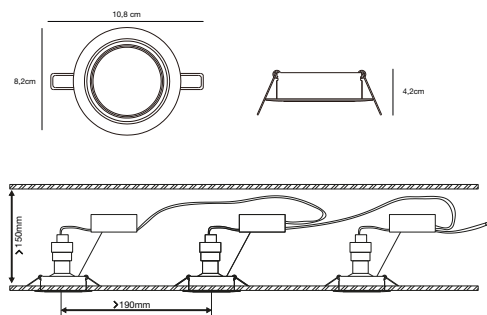

Parallel connection

Build in height 15 cm

*15 year guarantee on corrosion

Cutout Ø 7,2 cm

Galvanized 20299931*
Metal

TIP Downlight

Masterbox Qty. 3
Size H: 15 cm, Ø: 8 cm
IP Class IP23, Class 2 (Double isolated)
Lightsource GU10 - not included, Max. 35W,
Can be dimmed by choosing a dimmable bulb

Features
Parallel connection possible
15 year anti corrosion guarantee

White 54540101
Metal

Brushed steel 54540132
Metal

Parallel connection

Build in height 15 cm

Cutout Ø 7,5 cm

TRITON 3-Kit Downlight

Masterbox Qty. 6
Size H: 15 cm, Ø: 9 cm
IP Class IP23, Class 2 (Double isolated)
Lightsource GU10 - not included, Max. 3x35W,
Can be dimmed by choosing a dimmable bulb

Features
Parallel connection possible