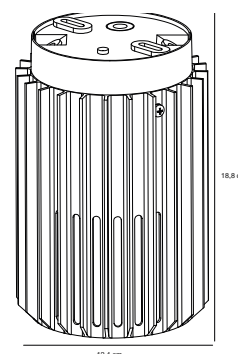

ALUDRA Wall light by Jacob Jensen Design

Masterbox Qty. 3
Size H: 16,8 cm, D: 17,4 cm, Shade Ø: 12,4 cm
IP Class IP54, Class 1 (Earth contact)
Lightsources E27 - Not included

Features
Small, compact design
Beautiful light and shadow effect
Parallel connection possible

ALUDRA Ceiling light by Jacob Jensen Design

Masterbox Qty. 3
Size H: 18,8 cm, Shade Ø: 12,4 cm
IP Class IP54, Class 1 (Earth contact)
Lightsources E27 - Not included

Features
Small, compact design
Beautiful light and shadow effect