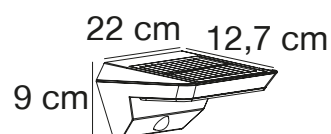

Parallel connection

White 2118181001
Aluminium/Glass

Black 2118181003
Aluminium/Glass

KINVER 26 Wall light

Masterbox Qty. 3
Size H: 9 cm, W: 26 cm, D: 3,3 cm
IP Class IP54, Class 1 (Earth contact)
Lightsource LED Module - 10W LED, 990 Lumen, 3000 Kelvin, 25000 Hours, RA 80, Beamangle 120°

Features

Super slim design
High light output (990 lumen)
Parallel connection possible
5 year LED guarantee

Black 2118221003
Plastic

Agena Wall light

Masterbox Qty. 3
Size H: 9 cm, L: 22 cm, D: 12,7 cm
IP Class IP44, Class 3 (12V)
Lightsource SolarLed - 5W LED, 400 Lumen, 3000 Kelvin, 30000 Hours, RA 80, Beamangle 0°

Features

Solar charged
Motion sensor turns light on
5 year LED guarantee