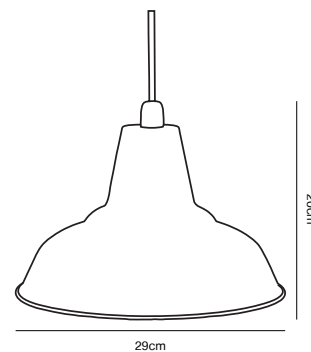

### Features

Industrial style

Adjustable lamp head for a directional light

Black silk matt finish and polished brass details

**Nature 84823014**  
Wood