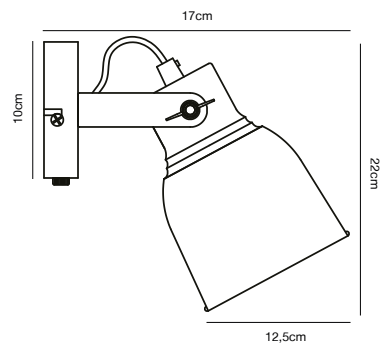

White 47303001
Metal/Opal glass

Black 47303047
Metal/Glass

ALTON 23 Pendant

1. **Masterbox** Qty. 3
   Size H: 43 cm, Shade Ø: 23 cm
   IP Class IP20, Class 1 (Earth contact)
   Cable Textile cable: White/Black 300 cm, non replaceable
   Canopy Color: White/Black, Material: Metal. Dimension: 12 cm
   Lightsource E27 - not included
   Can be dimmed by choosing a dimmable bulb

1. **Features**
   Contemporary art deco style
   Mouth blown glass and exclusive details
   Optional top in brass and black included