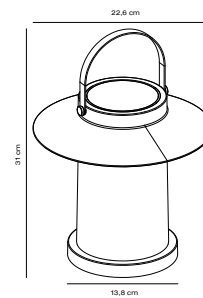

TEMPLE 30 Battery light by Says Who

Masterbox Qty. 3
Size H: 22,2 cm, W: 22,6 cm, L: 22,6 cm, Shade Ø: 22,6 cm, Base Ø: 13,8 cm
IP Class IP54, Class 3 (12V)
Cable Black 100 cm. Switch on the base
Lightsource LED Module, 106 Lumen, 3000 Kelvin, RA 80

Features
Durable materials well-suited for harsh weather
Solar charged
Turns on automatically when darkness falls