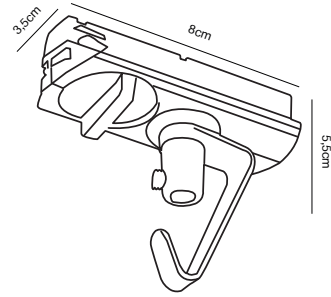

White 79079901
Metal/Plastic

Black 79079903
Metal/Plastic

Link 1M Track Light

Masterbox Qty. 3
Size W: 3,5 cm, L: 107 cm, D: 1,8 cm,
IP Class IP20, Class 1 (Earth contact)
Lightsource Max. 690W

Features
Adaptor included