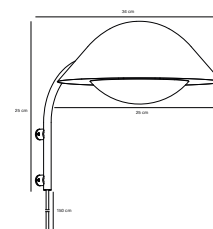

NEW Black 2213124003
Metal

FREYA Floor lamp by Says Who

Masterbox Qty. 2
Size H: 153 cm, W: 38 cm, L: 38 cm, Shade Ø: 25 cm,
Tube Ø: 1,55 cm
IP Class IP20, Class 2 (Double isolated)
Cable Black 150 cm, non replaceable. Switch on the cable
Lightsource E14 - not included
Can not be dimmed

Features
Organically shaped floor lamp in Nordic design
Non-visible light source for an indirect light
Removeable lower shade for easy change of bulb

NEW Black 2213101003
Metal

FREYA Wall light by Says Who

Masterbox Qty. 3
Size H: 26 cm, W: 35 cm, L: 35 cm, Shade Ø: 25 cm,
Tube Ø: 1,15 cm
IP Class IP20, Class 2 (Double isolated)
Cable Black 150 cm, non replaceable. Switch on the cable
Lightsource E14 - not included
Can not be dimmed

Features
Organically shaped wall lamp in Nordic design
Non-visible light source for an indirect light
Removeable lower shade for easy change of bulb