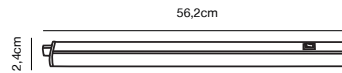

White 47426101
Plastic

LATONA 9W Batten Light Fitting

Masterbox Qty. 6
Size W: 2,4 cm, L: 56,2 cm, D: 3,4 cm,
IP Class IP20, Class 2 (Double isolated)
Lightsource LED Module - 9W LED, 730 Lumen, 3000/4000 Kelvin,
25000 Hours, RA 80, Beamangle 130°, Has built-in
dimmable light source with Moodmaker™ functionality

Features

2-step Moodmaker™ 3000K/4000K by switch on body
Ideally suited for under cabinet lighting
Parallel connection possible
Connection cable included
Extendable by connecting multiple rails
5 year LED guarantee