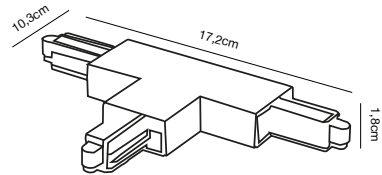

Black 2210309003
Plastic

White 2210309001
Plastic

Link Cover Track Light

Masterbox Qty. 12
Size H: 0,7 cm, W: 100 cm, L: 100 cm,

Features
Cover to hide Link rail
Plastic that can be cut to adapt to needed lengths