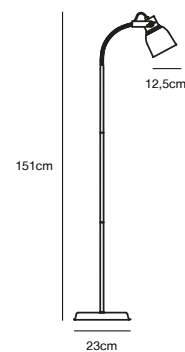

ADRIAN 12 Table lamp

1. **Masterbox** Qty. 3
   Size H: 46,5 cm, W: 29,5 cm, L: 29,5 cm, Shade Ø: 12,5 cm,
   Tube Ø: 43 cm, Base Ø: 16,5 cm, Tilt angle: 120°
   IP Class IP20, Class 2 (Double isolated)
   Cable Textile cable: Black/White 150 cm, non replaceable. Switch on
   the base
   Lightsource E27 - not included
   Can not be dimmed

1. **Features**
   Industrial style
   Tilting and turning shade

ADRIAN Floor lamp

1. **Masterbox** Qty. 2
   Size H: 143 cm, W: 38 cm, L: 38 cm, Shade Ø: 12,5 cm,
   Tube Ø: 114 cm, Base Ø: 23 cm, Tilt angle: 45°
   IP Class IP20, Class 2 (Double isolated)
   Cable Textile cable: Black/White 180 cm, non replaceable. Switch on
   the base
   Lightsource E27 - not included
   Can not be dimmed

1. **Features**
   Industrial style
   Flexible arm to direct light where needed