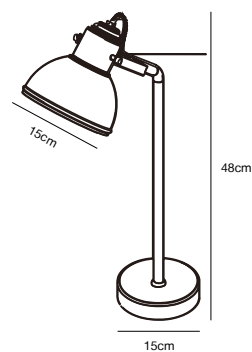

Black 46553003
Metal

ASLAK Pendant

Masterbox Qty. 3
Size H: 24,5 cm, Shade Ø: 20 cm
IP Class IP20, Class 2 (Double isolated)
Cable Black 300 cm, non replaceable
Canopy Color: Black, Material: Plastic. Dimension: 11,7 cm
Lightsource E27 - not included
Can be dimmed by choosing a dimmable bulb

Features
Industrial style
Same color inside as outside

Black 46685003
Metal

ASLAK Table lamp

Masterbox Qty. 3
Size H: 48 cm, Shade Ø: 15 cm, Base Ø: 15 cm
IP Class IP20, Class 2 (Double isolated)
Cable Black 180 cm, non replaceable. Switch on the cable
Lightsource E27 - not included
Can not be dimmed

Features
Industrial style
Tilting and turning shade
Same color inside as outside