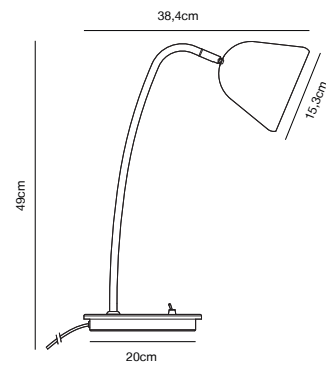

Beige 2112124001
Metal

FLEUR 24 Floor lamp by Says Who

1. **Masterbox** Qty. 2
   Size H: 148 cm, W: 26,5 cm, L: 61,2 cm, Shade Ø: 23,4 cm,
   Tube Ø: 1,6 cm, Base Ø: 26,5 cm, Tilt angle: 64°
   IP Class IP20, Class 2 (Double isolated)
   Cable White 150 cm, non replaceable. Switch on the fixture
   Lightsource E27 - not included
   Can not be dimmed

1. **Features**
   Vintage design
   Elegant brass details
   On/off rocking switch
   Adjustable lamp head for a directional light