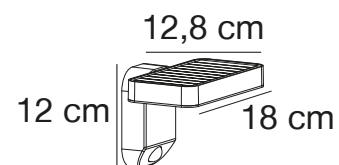

Black 2118141003
Plastic

RICA Round Wall light EXEMPT

Masterbox Qty. 3
Size H: 12 cm, D: 18,2 cm, Shade Ø: 15 cm
IP Class IP44, Class 3 (12V)
Lightsource SolarLed - 5W LED, 480 Lumen, 3000 Kelvin, 30000 Hours, RA 80

Features

Solar charged
Motion sensor turns light on
5 year LED guarantee

Black 2118161003
Plastic

RICA Square Wall light EXEMPT

Masterbox Qty. 3
Size H: 12 cm, W: 18 cm, D: 12,8 cm
IP Class IP44, Class 3 (12V)
Lightsource SolarLed - 5W LED, 450 Lumen, 3000 Kelvin, 30000 Hours, RA 80

Features

Solar charged
Motion sensor turns light on
5 year LED guarantee