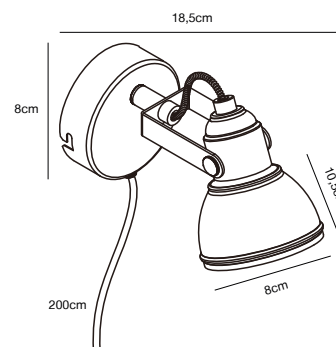

ASLAK Wall light

Masterbox Qty. 3
Size H: 10,5 cm, D: 18,5 cm, Shade Ø: 8 cm, Base: Ø 8 cm
IP Class IP20, Class 2 (Double isolated)
Cable Black/White 200 cm, replaceable. Switch on the cable
Lightsource GU10 - not included
Can not be dimmed

Features
Industrial style
Tilting and turning shade
Same color inside as outside