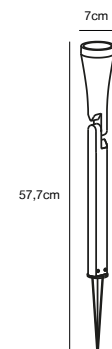

Black 83698003
Aluminium

MONO Spot light

Masterbox Qty. 3
Size H: 57,7 cm, Shade Ø: 7 cm
IP Class IP44, Class 1 (Earth contact)
Cable Black 170 cm, non replaceable
Lightsource GU10 - Not included

Features
Cable with plug included