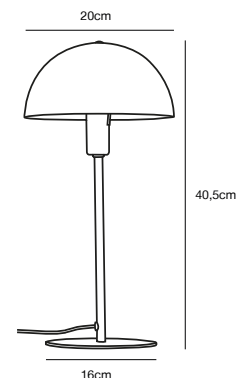

## ELLEN 20 Table lamp

- Masterbox** Qty. 3  
**Size** H: 41,5 cm, W: 20 cm, L: 20 cm, Shade Ø: 20 cm,  
 Tube Ø: 1,15 cm, Base Ø: 15 cm  
**IP Class** IP20, Class 2 (Double isolated)  
**Cable** Textile cable: White/Black 150 cm, non replaceable. Switch on  
 the cable  
**Lightsources** E14 - not included  
 Can not be dimmed

## ELLEN 20 Table lamp

- Masterbox** Qty. 3  
**Size** H: 40 cm, W: 20 cm, L: 20 cm, Shade Ø: 20 cm,  
 Tube Ø: 1,15 cm, Base Ø: 15 cm  
**IP Class** IP20, Class 2 (Double isolated)  
**Cable** Textile cable: White/Black 150 cm, non replaceable. Switch on  
 the base  
**Lightsources** E14 - not included  
 Can not be dimmed