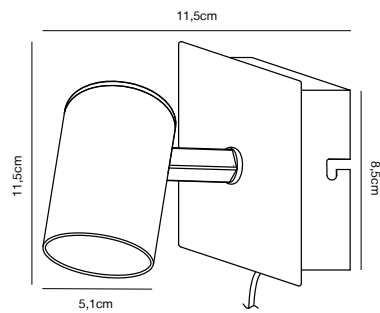

White 49810101
Metal