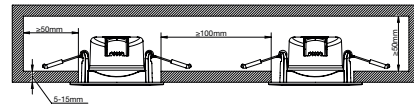

White 2110370101
Plastic/Metal