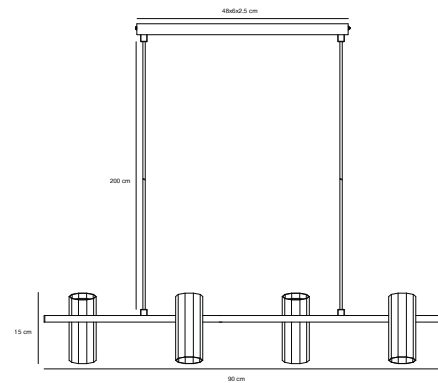

NEW Black 2213455003
Metal

NEW Brass 2213455035
Metal

ALANIS Table lamp by Says Who

Masterbox Qty. 3
Size H: 49,5 cm, W: 8 cm, L: 8 cm, Shade Ø: 6 cm, Base Ø: 8 cm, Tilt angle: 40°
IP Class IP20, Class 2 (Double isolated)
Cable Black/White 150 cm, non replaceable. Switch on the base
Lightsource GU10 - not included
Can not be dimmed

Features

Minimalist and streamlined design
10-sided profile giving a streamlined, yet soft look
Slim, simple lines
On/off switch on top of lamp head