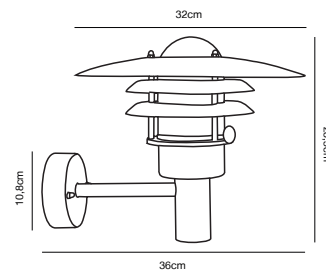

LØNSTRUP 32 Sensor Wall light

Masterbox Qty. 3
Size H: 28,5 cm, D: 36 cm, Shade Ø: 32 cm, Tube Ø: 1,9 cm, Base: 10.8 cm
IP Class IP44, Class 2 (Double isolated)
Lightsource E27 - Not included

Features
Build-in parallel connection
Build-in daylight and motion sensor

Black 71431003
Metal/Glass