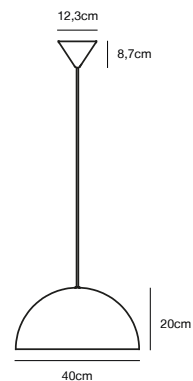

ELLEN 30 Pendant

- **Masterbox** Qty. 3
- **Size** Shade Ø: 30 cm
- **IP Class** IP20, Class 2 (Double isolated)
- **Cable** Textile cable: Black/White 200 cm, non replaceable
- **Canopy** Color: Black/White, Material: Plastic. Dimension: 12,3 cm
- **Lightsource** E27 - not included
  Can be dimmed by choosing a dimmable bulb

1. **Features**
   Contemporary and simple style
   Creating a soft downlight

ELLEN 40 Pendant

- **Masterbox** Qty. 2
- **Size** Shade Ø: 40 cm
- **IP Class** IP20, Class 2 (Double isolated)
- **Cable** Textile cable: White/Black 200 cm, non replaceable
- **Canopy** Color: White/Black, Material: Plastic. Dimension: 12,3 cm
- **Lightsource** E27 - not included
  Can be dimmed by choosing a dimmable bulb

1. **Features**
   Contemporary and simple style
   Creating a soft downlight