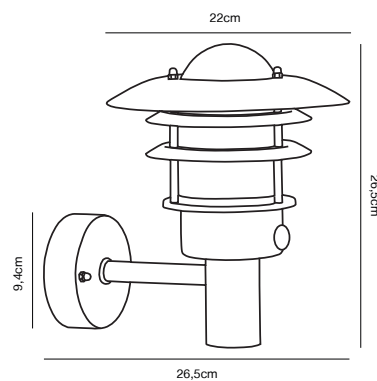

*15 year guarantee on corrosion

Galvanized 71412031*
Galvanized steel/Glass

LØNSTRUP 32 Sensor Wall light

Masterbox Qty. 3
Size H: 28,5 cm, D: 36 cm, Shade Ø: 32 cm, Tube Ø: 1,9 cm, Base: 10.8 cm
IP Class IP44, Class 2 (Double isolated)
Lightsource E27 - Not included

Features
Build-in parallel connection
Build-in daylight and motion sensor

Black 71431003
Metal/Glass

Galvanized 71431031*
Galvanized steel/Glass

*15 year guarantee on corrosion

LØNSTRUP 22 Wall light

Masterbox Qty. 3
Size H: 26,5 cm, D: 26,5 cm, Shade Ø: 22 cm, Tube Ø: 1,9 cm, Base: 9.4 cm
IP Class IP44, Class 1 (Earth contact)
Lightsource E27 - Not included

Features
Build-in parallel connection