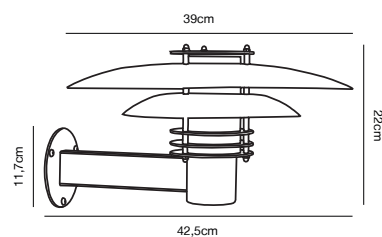

*15 year guarantee on corrosion

Galvanized 24111031*
Galvanized steel/Glass

VIRUM Wall light

Masterbox Qty. 3
Size H: 22 cm, D: 38 cm, Shade Ø: 32 cm, Base: 10.5 cm
IP Class IP44, Class 2 (Double isolated)
Lightsource E27 - Not included

Features
Build-in parallel connection

Copper 24381030*
Copper/Plastic

Galvanized 24381031*
Galvanized steel/Plastic

*15 year guarantee on corrosion

PHOENIX Wall light

Masterbox Qty. 2
Size H: 22 cm, D: 42,5 cm, Shade Ø: 39 cm, Base: 11.7 cm
IP Class IP54, Class 2 (Double isolated)
Lightsource E27 - Not included

Features
Huge 42,5 cm shade
Build-in parallel connection