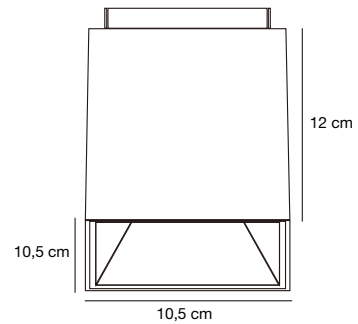

Matt white 2110410101
Aluminium/Metal

Matt black 2110410103
Aluminium/Metal

ETHAN 2-Spot Surface downlight

1. **Masterbox** Qty. 3
   Size H: 11,99 cm, W: 10,5 cm, L: 21,6 cm
   IP Class IP20, Class 2 (Double isolated)
   Lightsource GU10 - not included, Max. 50W,
   Can be dimmed by choosing a dimmable bulb

Features

- Interconnectable on two sides
- Fits the Scandinavian electro boxes
- Two reflector colours included