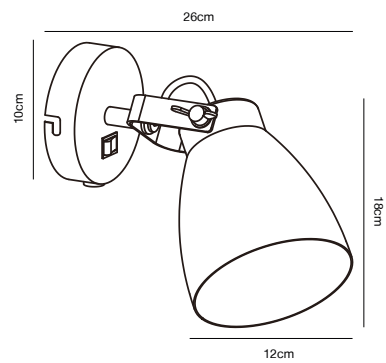

White 47131001
Plastic