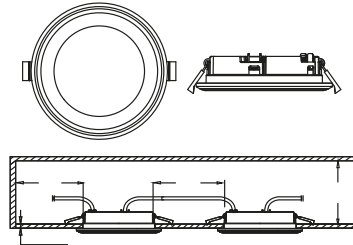

White 47580101
Plastic/Metal