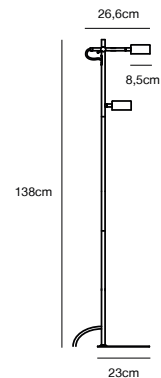

Features

- Scandinavian minimalistic design
- Moodmaker™ 3-step dimmable with memory function
- 350 lumen per lamp head
- Adjustable joint and flexible lamp head for a directional light
- 5 year LED guarantee

Black 2010821003
Metal