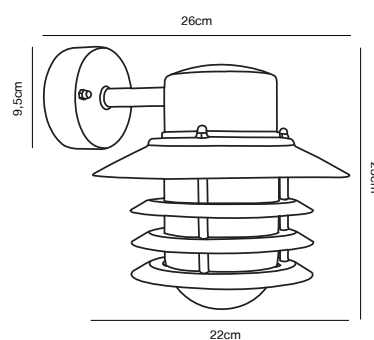

## VEJERS Down Wall light

**Masterbox** Qty. 3  
**Size** H: 23 cm, D: 26 cm, Shade Ø: 22 cm, Base: 9.5 cm  
**IP Class** IP54, Class 1 (Earth contact)  
**Lightsource** E27 - Not included

**Features**  
Build-in parallel connection