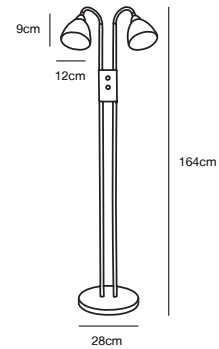

Black 63191003
Metal