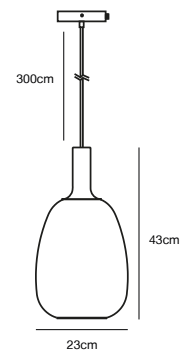

ADRIAN Wall light

1. **Masterbox** Qty. 3
   Size H: 20,2 cm, W: 20 cm, L: 20 cm, D: 17 cm, Shade Ø: 12,5 cm, Base: Ø 10 cm, Tilt angle: 120°
   IP Class IP20, Class 2 (Double isolated)
   Cable Textile cable: Black/White 150 cm, replaceable. Switch on the base
   Lightsource E27 - not included
   Can not be dimmed

1. **Features**
   Industrial style
   Tilting and turning shade

ALTON 23 Pendant

1. **Masterbox** Qty. 3
   Size H: 43 cm, Shade Ø: 23 cm
   IP Class IP20, Class 1 (Earth contact)
   Cable Textile cable: White/Black 300 cm, non replaceable
   Canopy Color: White/Black, Material: Metal. Dimension: 12 cm
   Lightsource E27 - not included
   Can be dimmed by choosing a dimmable bulb

1. **Features**
   Contemporary art deco style
   Mouth blown glass and exclusive details
   Optional top in brass and black included