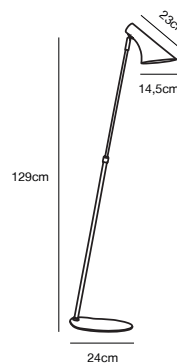

VANILA Table lamp by Kaare Bækgaard

- **Masterbox** Qty. 2
- **Size** H: 44 cm, Shade Ø: 14,5 cm, Tube Ø: 1 cm, Base Ø: 18 cm
- **IP Class** IP20, Class 2 (Double isolated)
- **Cable** Textile cable: Black/White 200 cm, non replaceable. Switch on the fixture
- **Lightsource** E14 - not included
  Can not be dimmed

- **Features**
- Contemporary and simple style
- Suitable for the office, living room, and bedroom

VANILA Floor lamp by Kaare Bækgaard

- **Masterbox** Qty. 2
- **Size** H: 129 cm, Shade Ø: 14,5 cm, Tube Ø: 1,5 cm, Base Ø: 24 cm
- **IP Class** IP20, Class 2 (Double isolated)
- **Cable** Textile cable: Clear/Black 210 cm, non replaceable. Switch on the fixture
- **Lightsource** E14 - not included
  Can not be dimmed

- **Features**
- Contemporary and simple style
- Suitable for the office, living room, and bedroom