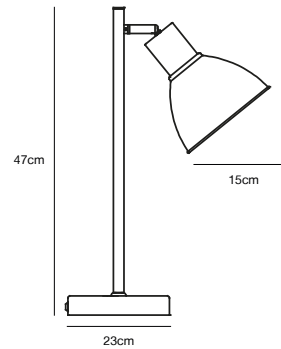

POP Rough Table lamp by Sebastian Holmbäck

- **Masterbox** Qty. 3
- **Size** H: 47 cm, Shade Ø: 15 cm, Base Ø: 23 cm, Tilt angle: 30°
- **IP Class** IP20, Class 2 (Double isolated)
- **Cable** White/Black 150 cm, non replaceable. Switch on the cable
- **Lightsource** E27 - not included
  Can not be dimmed

- **Features**
- Contemporary and simple style
- Brass joint connecting shade and base
- Rough matte surface with brass details