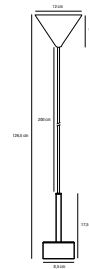

CLYDE Pendant

- **Masterbox** Qty. 6
- **Size** H: 17,5 cm, W: 8,5 cm, L: 8,5 cm, Shade Ø: 8,5 cm
- **IP Class** IP20, Class 2 (Double isolated)
- **Cable** Textile cable: Black 200 cm, non replaceable
- **Canopy** Color: Black, Material: Plastic. Dimension: 9 cm
- **Lightsource** LED Module - 5W LED, 350 Lumen, 2700 Kelvin, 25000 Hours, RA 80, Beamangle 120°
  Has built-in dimmable light source with Moodmaker™ functionality