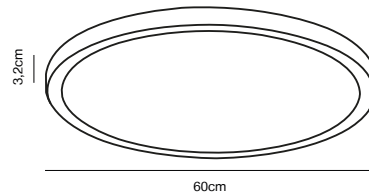

White 50236101
Plastic/Metal