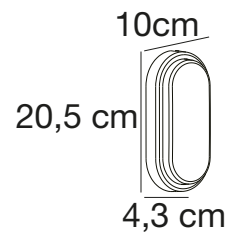

CUBA BRIGHT OVAL Wall light

Masterbox Qty. 3
Size H: 20,5 cm, L: 10 cm
IP Class IP54, Class 2 (Double isolated)
Lightsource LED Module - 14W
LED, 1600 Lumen, 3000 Kelvin, 30000 Hours, RA 80,
Beamangle 120°

Features
Very high light output (1600 lumen)
Designed for both wall and ceiling mounting
5 year LED guarantee