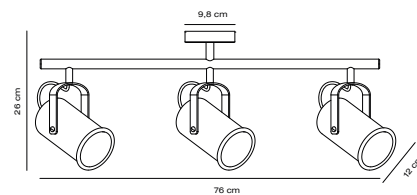

Features

Rough and industrial galvanized expression
Adjustable lamp head for a directional light
Can be placed both on ceiling and wall
Galvanized inside