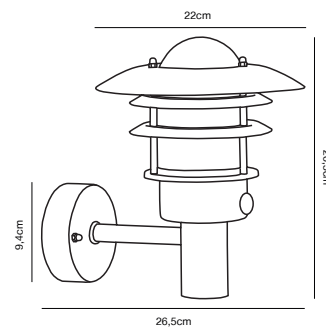

LØNSTRUP 22 Sensor Wall light

Masterbox Qty. 3
Size H: 26,5 cm, D: 26,5 cm, Shade Ø: 22 cm, Tube Ø: 1,9 cm, Base: 9.4 cm
IP Class IP44, Class 1 (Earth contact)
Lightsources E27 - Not included

Features
Build-in parallel connection