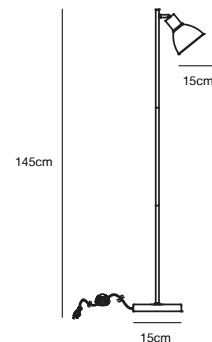

POP Rough Table lamp by Sebastian Holmbäck

- **Masterbox** Qty. 3
- **Size** H: 47 cm, Shade Ø: 15 cm, Base Ø: 23 cm, Tilt angle: 30°
- **IP Class** IP20, Class 2 (Double isolated)
- **Cable** White/Black 150 cm, non replaceable. Switch on the cable
- **Lightsource** E27 - not included
  Can not be dimmed

- **Features**
- Contemporary and simple style
- Brass joint connecting shade and base
- Rough matte surface with brass details

POP Rough Floor lamp by Sebastian Holmbäck

- **Masterbox** Qty. 2
- **Size** H: 145 cm, Shade Ø: 15 cm, Base Ø: 15 cm, Tilt angle: 30°
- **IP Class** IP20, Class 2 (Double isolated)
- **Cable** White/Black 150 cm, non replaceable. Switch on the cable
- **Lightsource** E27 - not included
  Can not be dimmed

- **Features**
- Contemporary and simple style
- Brass joint connecting shade and base
- Rough matte surface with brass details