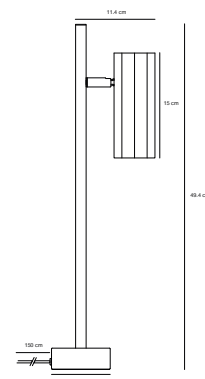

NEW Black 2213423003
Metal

NEW Brass 2213423035
Metal

ALANIS Pendant by Says Who

Masterbox Qty. 3
Size H: 15 cm, L: 90 cm, Shade Ø: 6 cm, Tube Ø: 1,5 cm, Tilt angle: 40°
IP Class IP20, Class 2 (Double isolated)
Cable White/Black 200 cm, non replaceable
Canopy Color: Brass/Black, Material: Metal. Dimension: 2,5 cm
Lightsource GU10 - not included
Can be dimmed by choosing a dimmable bulb

Features

Minimalist and streamlined design
10-sided profile giving a streamlined, yet soft look
Perfect above the dining or kitchen table

NEW Black 2213455003
Metal

NEW Brass 2213455035
Metal

ALANIS Table lamp by Says Who

Masterbox Qty. 3
Size H: 49,5 cm, W: 8 cm, L: 8 cm, Shade Ø: 6 cm, Base Ø: 8 cm, Tilt angle: 40°
IP Class IP20, Class 2 (Double isolated)
Cable Black/White 150 cm, non replaceable. Switch on the base
Lightsource GU10 - not included
Can not be dimmed

Features

Minimalist and streamlined design
10-sided profile giving a streamlined, yet soft look
Slim, simple lines
On/off switch on top of lamp head