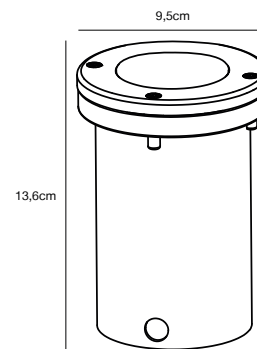

NEW **Stainless steel 2218400034**
Stainless steel

ANDOR Round Recessed light

Masterbox Qty. 3
Size H: 14,8 cm, W: 11 cm, L: 11 cm
IP Class IP67, Class 1 (Earth contact)
Lightsource GU10 - Not included

Features
Ground recessed spotlight perfect for the driveway, walkway or garden
Suited for a GU10 bulb
Parallel connection possible