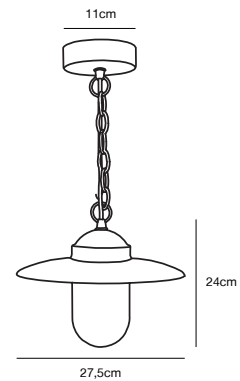

Galvanized 22661031*
Galvanized steel/Glass

LUXEMBOURG Sensor Wall light

Masterbox	Qty. 3
Size	H: 27 cm, D: 47 cm, Shade Ø: 27 cm, Base: 11,5 cm
IP Class	IP54, Class 1 (Earth contact)
Lightsource	E27 - Not included

Features

Build-in daylight and motion sensor
Build-in parallel connection