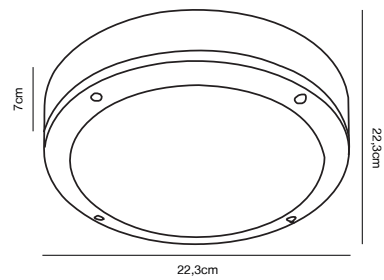

Black 77646003
Aluminium/Plastic

Desi 28 Ceiling light

Masterbox Qty. 3
Size Ø: 27.5 cm, D: 8 cm
IP Class IP44, Class 1 (Earth contact)
Lightsource E27 - Not included

Features
Build-in parallel connection