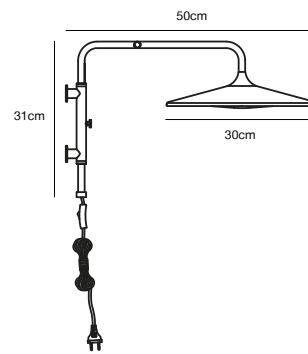

Features

- Scandinavian minimalistic design
- Moodmaker™ 3-step dimmable on cable switch
- Adjustable up/down and to both sides
- With acrylic diffuser
- 5 year LED guarantee

Black 2010953003
Metal/Opal glass