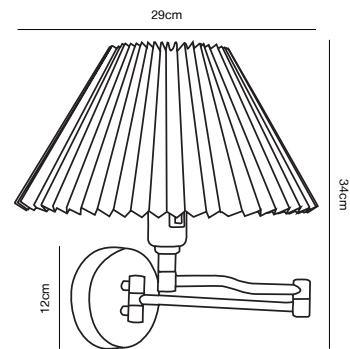

Brushed steel 2113221032
Metal

CHICAGO Wall light

1. **Masterbox** Qty. 3
   Size H: 10,5 cm, W: 14,5 cm, L: 14,5 cm, Shade Ø: 8 cm
   IP Class IP20, Class 1 (Earth contact)
   Cable Black 150 cm, non replaceable
   Canopy . Dimension: 8 x 2,5 cm
   Lightsource GU10 - not included
   Can not be dimmed

1. **Features**
   #NUM!