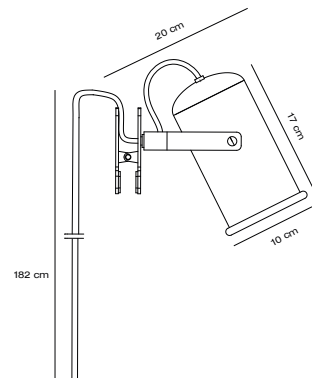

NEW Galvanized 2213062031
Metal

Porter Clamp lamp by Says Who

Masterbox Qty. 3
Size H: 20 cm, W: 17 cm, L: 17 cm, Shade Ø: 9 cm
IP Class IP20, Class 2 (Double isolated)
Cable Black 150 cm, non replaceable. Switch on the cable
Lightsource E27 - not included
Can not be dimmed

Features

Rough and industrial galvanized expression
Adjustable lamp head for a directional light
Moveable lamp that can be fixed on e.g. a shelf
No need for fixed mounting
Galvanized inside

NEW Galvanized 2213010131
Metal

Porter 3-Spot Spot light by Says Who

Masterbox Qty. 3
Size H: 26 cm, W: 76 cm, L: 76 cm, Shade Ø: 9 cm, Tube Ø: 9,8 cm,
Tilt angle: 80°
IP Class IP20, Class 2 (Double isolated)
Canopy Color: Galvanized, Material: Metal. Dimension: 2 cm
Lightsource E27 - not included
Can be dimmed by choosing a dimmable bulb

Features

Rough and industrial galvanized expression
Adjustable lamp head for a directional light
Can be placed both on ceiling and wall
Galvanized inside