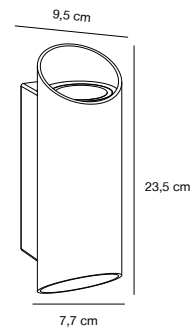

NEW Black 2218251003
Plastic

OLIVER Square Wall light

Masterbox Qty. 3
Size H: 17,5 cm, W: 17,5 cm, L: 17,5 cm
IP Class IP54, Class 1 (Earth contact)
Lightsource LED Module, 600 Lumen, 2700 Kelvin, 30000 Hours, RA 80

Features
Versatile wall light
Replaceable covers change the look (two included)
Backlight effect
High lumen output
Entry for cables outside on wall
5 year LED guarantee