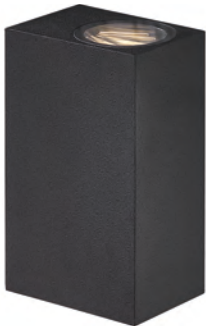

**Features**  
Super slim design  
Lights both up and down  
5 year LED guarantee

**Black 2019071003**  
Aluminium