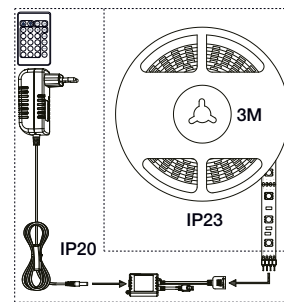

### Features

Stepless dimmable 0-100% by remote control (incl.)  
 RGB by remote control (incl.)  
 Cable 1,2m included  
 5 year LED guarantee

**White 47980000**  
Silicone/Plastic