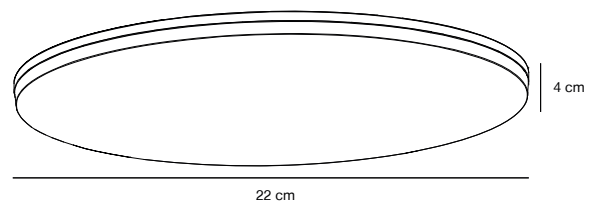

### Features

Integrated LED with high lumen output  
Easy installation

White 2210246001  
Plastic