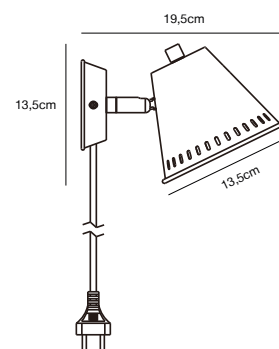

PINE Table lamp by Kaare Bækgaard

Masterbox	Qty. 3
Size	H: 47 cm, W: 15 cm, L: 21 cm, Shade Ø: 13,5 cm, Tube Ø: 1,53 cm, Base Ø: 15 cm, Tilt angle: 90°
IP Class	IP20, Class 2 (Double isolated)
Cable	Black 150 cm, non replaceable. Switch on the fixture
Lightsource	GU10 - not included Can not be dimmed

Features

Soft industrial design
Beautiful light effect with holes in the shade
Elegant mix of matt metal and brass details
On/off Switch in brass on the top of the shade

PINE Wall light by Kaare Bækgaard

Masterbox	Qty. 6
Size	H: 13,5 cm, W: 19,5 cm, L: 13,5 cm, Shade Ø: 13,5 cm, Tilt angle: 90°
IP Class	IP20, Class 2 (Double isolated)
Cable	Black 150 cm, replaceable. Switch on the fixture
Lightsource	GU10 - not included Can not be dimmed

Features

Soft industrial design
Beautiful light effect with holes in the shade
Elegant mix of matt metal and brass details
On/off Switch in brass on the top of the shade