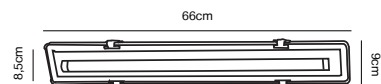

### Features

Parallel connection possible  
IP65 - In and outdoor use  
Easy Connect

Grey 27396101  
Plastic