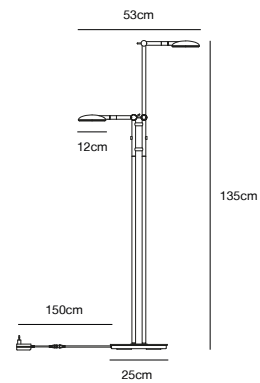

Black 2112751003
Aluminium

BEND Wall light by Says Who

1. **Masterbox** Qty. 3
   Size H: 21 cm, W: 12 cm, L: 31,8 cm, D: 31,8 cm, Shade Ø: 12 cm, Tube Ø: 1,6 cm, Base Ø: 11 cm, Tilt angle: 90°
   IP Class IP20, Class 3 (12V)
   Cable Textile cable: Black 150 cm, non replaceable. Switch on the fixture
   Lightsource LED Module - 5W LED, 410 Lumen, 2700 Kelvin, 20000 Hours, RA 80, Beamangle 110°
   Has built-in dimmable light source with Moodmaker™ functionality

Features

- Scandinavian minimalistic design
- Moodmaker™ Touch dimmable on fixture
- Adjustable arm and turn of lamp head for a directional light
- 5 year LED guarantee