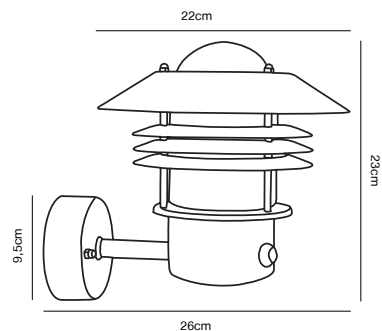

White 25091001
Metal/Glass

Black 25091003
Metal/Glass

Galvanized 25091031*
Galvanized steel/Glass

Stainless steel 25091034
Stainless steel/Glass

*15 year guarantee on corrosion

VEJERS Up Wall light

Masterbox Qty. 3
Size H: 23 cm, D: 26 cm, Shade Ø: 22 cm, Base: 9.5 cm
IP Class IP54, Class 1 (Earth contact)
Lightsource E27 - Not included

Features
Build-in parallel connection

Black 25101003
Metal/Glass

Galvanized 25101031*
Galvanized steel/Glass

*15 year guarantee on corrosion

VEJERS Up Sensor Wall light

Masterbox Qty. 3
Size H: 23 cm, D: 26 cm, Shade Ø: 22 cm, Base: 9.5 cm
IP Class IP54, Class 1 (Earth contact)
Lightsource E27 - Not included

Features
Build-in parallel connection
Build-in daylight and motion sensor