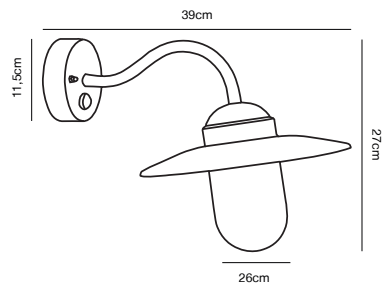

Black 71411003
Metal/Glass