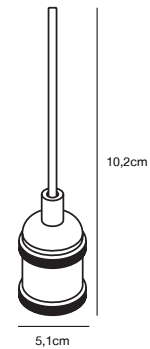

Black 84813003
Metal

LYNE Pendant

- **Masterbox** Qty. 3
- **Size** H: 20 cm, Shade Ø: 29 cm
- **IP Class** IP20, Class 2 (Double isolated)
- **Cable** Textile cable: Black 250 cm, non replaceable
- **Canopy** Color: Black, Material: Plastic. Dimension: 11,8 cm
- **Lightsource** E27 - not included
  Can be dimmed by choosing a dimmable bulb

Features

Industrial style

Adjustable lamp head for a directional light

Black silk matt finish and polished brass details