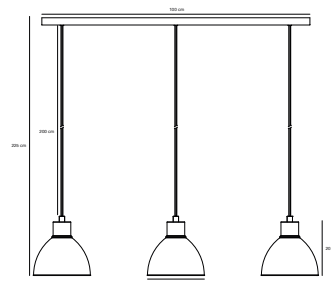

NEW Matt black 2213623003
Metal

POP Pendant by Sebastian Holmbäck

Masterbox Qty. 3
Size H: 20 cm, W: 21,5 cm, L: 21,5 cm, Shade Ø: 21,5 cm
IP Class IP20, Class 2 (Double isolated)
Cable Black 200 cm, non replaceable
Canopy Color: Black, Material: Plastic. Dimension: 9 cm
Lightsource E27 - not included
Can be dimmed by choosing a dimmable bulb

Features
Contemporary and simple style
Some glossy, some matt

NEW Matt black 2213633003
Metal

POP 3-Spot Pendant by Sebastian Holmbäck

Masterbox Qty. 2
Size H: 20 cm, W: 100 cm, L: 100 cm, Shade Ø: 21,5 cm
IP Class IP20, Class 2 (Double isolated)
Cable Black 200 cm, non replaceable
Canopy Color: Black, Material: Plastic. Dimension: 2,7 cm
Lightsource E27 - not included
Can be dimmed by choosing a dimmable bulb

Features
Contemporary and simple style
Matt surface with brass details