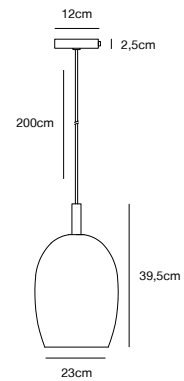

Opal white 2112733001
Metal/Opal glass