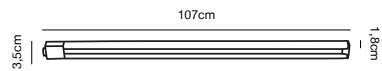

Link 1M Track Light

Masterbox Qty. 3
Size W: 3,5 cm, L: 107 cm, D: 1,8 cm,
IP Class IP20, Class 1 (Earth contact)
Lightsource Max. 690W

Features
Adaptor included