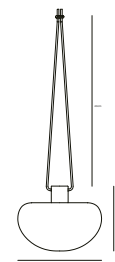

Moodmaker™ Step Dimming