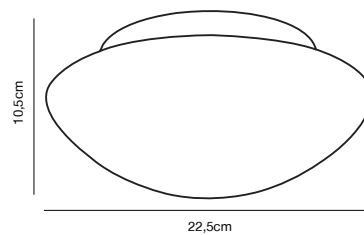

Chrome 2015376101
Plastic/Aluminium

THEROS Ceiling light

Masterbox Qty. 3
Size H: 5 cm, Ø: 35 cm
IP Class IP44, Class 2 (Double isolated)
Lightsource LED Module - 17W LED, 1650 Lumen, 3000/4000 Kelvin, 25000 Hours, RA 90, Has built-in dimmable light source with Moodmaker™ functionality

Features
3-Step Moodmaker™ 3000K/4000K+night light by switch
Back Night Light Function 100lm memory
Easy Twist installation
5 year LED guarantee

Moodmaker™ Step Dimming

White 25576000
Glass/Metal

UFO Ceiling light

Masterbox Qty. 3
Size D: 10,5 cm, Ø: 22,5 cm
IP Class IP44-43, Class 1 (Earth contact)
Lightsource E27 - not included, Max. 40W, Can be dimmed by choosing a dimmable bulb

Features
Ideally suited for combination with Nordlux Smart
Ideally suited for bathroom zone 2 IP44