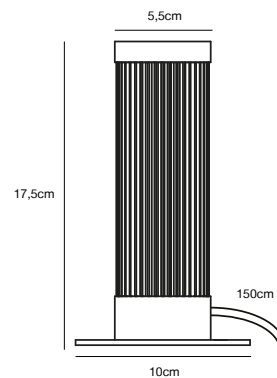

GALLOWAY Table lamp

1. **Masterbox** Qty. 6
   Size H: 17,5 cm, W: 10 cm, L: 10 cm, Shade Ø: 5,5 cm, Base Ø: 10 cm
   IP Class IP20, Class 2 (Double isolated)
   Cable Textile cable: Black 150 cm, non replaceable. Switch on the cable
   Lightsource E27 - not included
   Can not be dimmed

Features

- Art deco style
- Design your own luminaire with a decorative bulb
- Beautiful brass details

HOLLYWOOD Pendant

1. **Masterbox** Qty. 3
   Size Shade Ø: 10,8 cm
   IP Class IP20, Class 2 (Double isolated)
   Cable Textile cable: Black 300 cm, non replaceable
   Canopy Color: Black, Material: Plastic. Dimension: 11 cm
   Lightsource E27 - not included
   Can be dimmed by choosing a dimmable bulb

Features

- Glamorous art deco style
- Diamond pattern that reflects light in an exciting way
- Hang 3 lamps together in a line or cluster