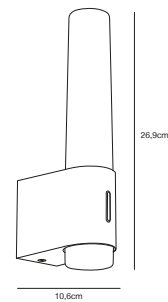

Moodmaker™ Step Dimming

HELVA Night Wall light

Masterbox Qty. 3
Size H: 26,9 cm, W: 5,7 cm, D: 10,5 cm
IP Class IP44, Class 2 (Double isolated)
Lightsource LED Module - 6.8W LED, 600 Lumen, 3000 Kelvin, 25000 Hours, RA 90, Has built-in dimmable light source with Moodmaker™ functionality

Features
2-step Moodmaker™ function
Night light (60 lumen)
5 year LED guarantee

HELVA Double Basic Wall light

Masterbox Qty. 3
Size H: 10,6 cm, W: 5,7 cm, L: 42,5 cm, D: 10,5 cm,
IP Class IP44, Class 2 (Double isolated)
Lightsource LED Module - 9W LED, 900 Lumen, 3000 Kelvin, 25000 Hours, RA 90, Cannot be dimmed

Features
Cabinet bracket included
Vertical/horizontal installation possible
5 year LED guarantee