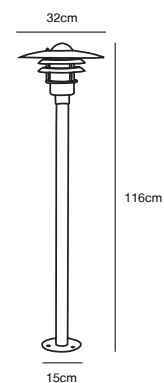

*15 year guarantee on corrosion

Galvanized 71432031*
Galvanized steel/Glass

LØNSTRUP 22 Sensor Wall light

Masterbox Qty. 3
Size H: 26,5 cm, D: 26,5 cm, Shade Ø: 22 cm, Tube Ø: 1,9 cm, Base: 9.4 cm
IP Class IP44, Class 1 (Earth contact)
Lightsources E27 - Not included

Features
Build-in parallel connection

Black 71428003
Metal/Glass

Galvanized 71428031*
Galvanized steel/Glass

*15 year guarantee on corrosion

LØNSTRUP 32 Garden light

Masterbox Qty. 3
Size H: 116 cm, Shade Ø: 32 cm, Tube Ø: 5 cm, Base Ø: 15 cm
IP Class IP44, Class 2 (Double isolated)
Lightsources E27 - Not included

Features
Build-in parallel connection
Can be mounted on Nordlux base unit