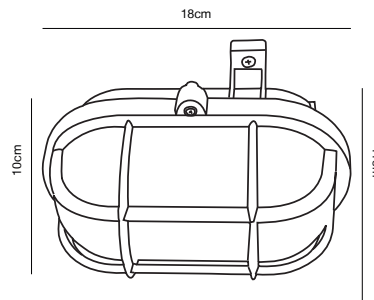

FOLD 10 Wall light by Bønnelycke MDD

Masterbox Qty. 3
Size H: 14,8 cm, W: 10,5 cm, D: 5 cm
IP Class IP54, Class 1 (Earth contact)
Lightsource LED Module - 2X3,5W
LED, 250 Lumen, 3000 Kelvin, 30000 Hours, RA 0,
Beamangle 205°

Features
3 light effects included
Both up- and down-light
Built-in parallel connection
Designed by Bønnelycke MDD
Designed for both outdoor and bathroom use
5 year LED guarantee

*15 year guarantee
on corrosion