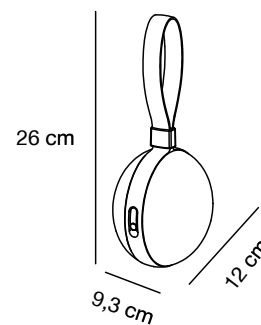

ARA Battery light

- **Masterbox** Qty. 3
- **Size** H: 29,2 cm, Shade Ø: 19,7 cm
- **IP Class** IP54, Class 3 (12V)
- **Cable** White 100 cm. Switch on the base
- **Lightsource** LED Module - 2W LED, 190 Lumen, 3000 Kelvin, 30000 Hours, RA 80, Beamangle 125°

Features

- Battery powered
- 3-step Moodmaker™ function
- Up to 80 hours of battery life
- 5 year LED guarantee

Moodmaker™ Step Dimming

BRING 12 Battery light by DTA

- **Masterbox** Qty. 3
- **Size** H: 26 cm, Ø: 12 cm, Shade Ø: 12 cm
- **IP Class** IP44, Class 3 (12V)
- **Cable** Black 100 cm. Switch on the base
- **Lightsource** LED Module, 70 Lumen, 2700 Kelvin, 25000 Hours, RA 83

Features

- Easy to bring everywhere (battery powered)
- Made from recycled materials
- Water resistant (IP65)
- Just tap to turn on/off
- USB cable for charging included
- Long battery life
- 5 year LED guarantee

Moodmaker™ Step Dimming