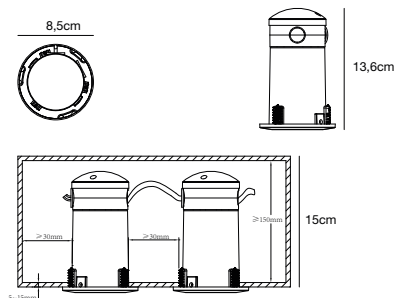

### Features

- Ideally suited for combination with Nordlux Smart
- Can be mounted directly into insulation
- Parallel connection possible
- Connector block included

Build in height  
10,5 cm

Cutout Ø  
6,8 cm