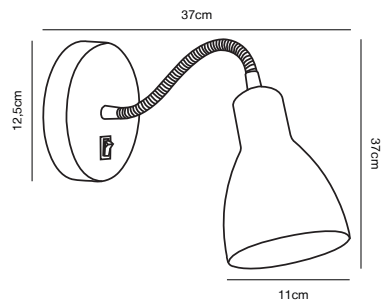

White 73072001
Metal