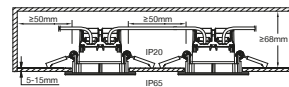

Built-in height 8,8 cm

Cutout Ø 7,2 cm

NEW **White 2210500001**
Metal

NEW **Black 2210500003**
Metal

Don Smart Color Downlight

Masterbox Qty. 3
Size H: 5,4 cm, Ø: 8.5 cm
IP Class IP65, Class 2 (Double isolated)
Lightsource LED Module - 4,7W LED, 320 Lumen, 2200-6500 Kelvin, 20000 Hours, Beamangle 60°
Built-in dimmable light source with Nordlux Smart functionality

Features

Adjust brightness, warmth and colour of the light
IP65 water resistant (water jets from any angle)
Parallel connection up to 15 pcs.
External driver connector, memory and reset function
Easy screwless push-in connection that requires no tooling
5 year LED guarantee