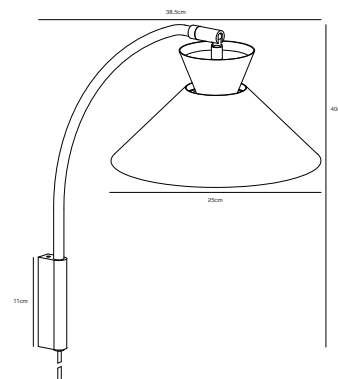

DIAL Floor lamp by Says Who

1. **Masterbox** Qty. 2
   Size H: 150 cm, W: 25 cm, L: 25 cm, Shade Ø: 25 cm,
   Tube Ø: 1,6 cm, Tilt angle: 90°
   IP Class IP20, Class 2 (Double isolated)
   Cable White/Black 150 cm, non replaceable. Switch on the cable
   Lightsource E27 - not included
   Can not be dimmed

Features

- Nordic simplicity with clean lines
- Decorative uplight effect creating a floating vibe
- Updated look from the fifties and sixties
- Adjustable lamp head for a directional light

DIAL Wall light by Says Who

1. **Masterbox** Qty. 3
   Size H: 40,2 cm, W: 25 cm, L: 25 cm, Shade Ø: 25 cm, Tube Ø: 1,2 cm,
   Tilt angle: 90°
   IP Class IP20, Class 2 (Double isolated)
   Cable White/Grey/Black 150 cm, non replaceable. Switch on the cable
   Lightsource E27 - not included
   Can not be dimmed

Features

- Nordic simplicity with clean lines
- Decorative uplight effect creating a floating vibe
- Updated look from the fifties and sixties
- Adjustable lamp head for a directional light
- Slim fixture for wall mounting