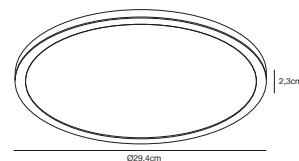

### Moodmaker™ Step Dimming

**Step 1**  
4000K

**Step 2**  
3000K

**Step 3**  
20% 3000K

White 2015106101  
Plastic

Brushed Nickel 2015106155  
Plastic