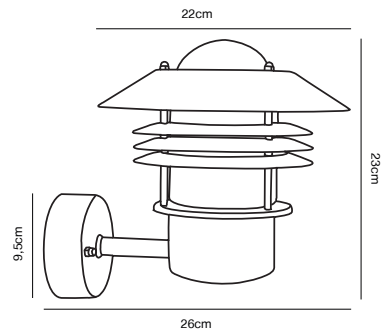

## VEJERS Up Wall light

**Masterbox** Qty. 3  
**Size** H: 23 cm, D: 26 cm, Shade Ø: 22 cm, Base: 9.5 cm  
**IP Class** IP54, Class 1 (Earth contact)  
**Lightsource** E27 - Not included

**Features**  
Build-in parallel connection