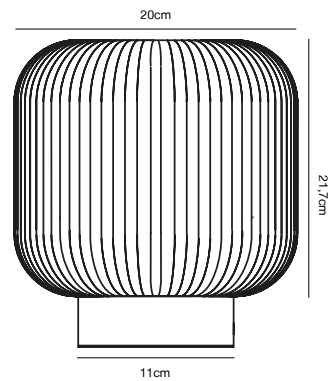

Black 48965001
Metal/Opal glass

MILFORD Table lamp

1. **Masterbox** Qty. 3
   Size H: 20 cm, Shade Ø: 20 cm
   IP Class IP20, Class 2 (Double isolated)
   Cable Textile cable: Black 150 cm, non replaceable. Switch on the cable
   Lightsource E27 - not included
   Can not be dimmed

1. **Features**
   Soft and natural style
   Opal mouth blown glass
   Provides a soft, diffused light