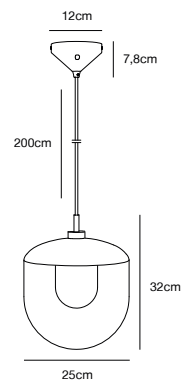

NEW White 2112035001
Metal/Glass