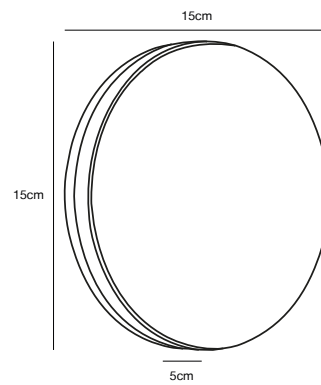

Black 46941003
Aluminium/Plastic

ARTEGO Round Wall light

Masterbox Qty. 3
Size D: 5 cm, Shade Ø: 15 cm
IP Class IP54, Class 1 (Earth contact)
Lightsource LED Module - 8W LED, 468 Lumen, 3000 Kelvin, 20000 Hours, RA 82, Beamangle 120°

Features
5 year LED guarantee
Build-in parallel connection