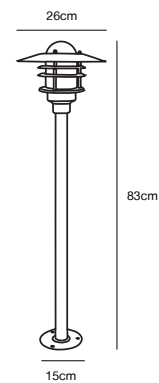

Features

Build-in parallel connection
Can be mounted on Nordlux base unit

*15 year guarantee on corrosion