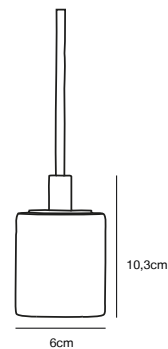

NOTTI Table lamp

1. **Masterbox** Qty. 3
   Size H: 34,5 cm, W: 15 cm, L: 15 cm, Shade Ø: 15 cm, Base Ø: 12 cm
   IP Class IP20, Class 2 (Double isolated)
   Cable Textile cable: Black/White 150 cm, non replaceable. Switch on the cable
   Lightsource E14 - not included
   Can not be dimmed

1. **Features**
   Contemporary and simple style
   Organic shape
   White opal mouth blown glass and matte metal

SIV Pendant

1. **Masterbox** Qty. 3
   Size H: 10 cm, Ø: 6 cm
   IP Class IP20, Class 1 (Earth contact)
   Cable Textile cable: White/Black 270 cm, non replaceable
   Canopy Color: White/Black, Material: Metal. Dimension: 8,5 cm
   Lightsource E27 - not included
   Can be dimmed by choosing a dimmable bulb

1. **Features**
   Nature style
   Genuine marble in natures playful colours
   Create your own design expression with a decorative bulb