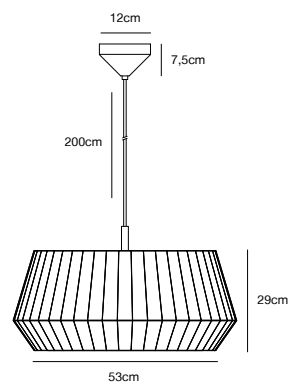

DICTE 40 Pendant by Says Who

- **Masterbox** Qty. 2
- **Size** H: 33,7 cm, W: 40 cm, L: 40 cm, Shade Ø: 40 cm
- **IP Class** IP20, Class 2 (Double isolated)
- **Cable** Black 200 cm, non replaceable
- **Canopy** Color: Black, Material: Metal. Dimension: 12 cm
- **Lightsource** E27 - not included
  Can be dimmed by choosing a dimmable bulb

1. **Features**
   Soft and natural design
   Handtied pleated cotton shade

DICTE 53 Pendant by Says Who

- **Masterbox** Qty. 2
- **Size** H: 29 cm, W: 53 cm, L: 53 cm, Shade Ø: 53 cm
- **IP Class** IP20, Class 2 (Double isolated)
- **Cable** Black 200 cm, non replaceable
- **Canopy** Color: Black, Material: Metal. Dimension: 12 cm
- **Lightsource** E27 - not included
  Can be dimmed by choosing a dimmable bulb

1. **Features**
   Soft and natural design
   Handtied pleated cotton shade