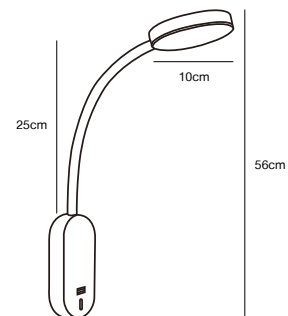

MASON Wall light

- **Masterbox** Qty. 3
- **Size** H: 56 cm, D: 35 cm, Shade Ø: 10 cm, Base: 7 x 14,5 cm
- **IP Class** IP20, Class 2 (Double isolated)
- **Cable** Black/White 180 cm, non replaceable. Switch on the fixture
- **Lightsource** LED Module - 5W LED, 1600 Lumen, 2700 Kelvin, 30000 Hours, RA 80, Beamangle 120°
  Has built-in dimmable light source for wall dimmer

- **Features**
- Minimalistic functional style
- Moodmaker™ 3-step dimmable on base
- USB port for charging your phone or other device
- 5 year LED guarantee