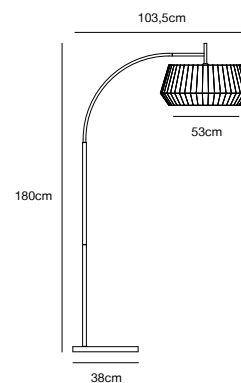

DICTE Table lamp by Says Who

1. **Masterbox** Qty. 3
   Size H: 42,5 cm, W: 21 cm, L: 21 cm, Shade Ø: 21 cm,
   Tube Ø: 1,15 cm, Base Ø: 15 cm
   IP Class IP20, Class 2 (Double isolated)
   Cable Black 150 cm, non replaceable. Switch on the cable
   Lightsource E14 - not included
   Can not be dimmed

1. **Features**
   Soft and natural design
   Handtied pleated cotton shade

DICTE Floor lamp by Says Who

1. **Masterbox** Qty. 1
   Size H: 180 cm, W: 53 cm, L: 103,5 cm, Shade Ø: 53 cm,
   Tube Ø: 2,2 cm, Base Ø: 38 cm
   IP Class IP20, Class 2 (Double isolated)
   Cable Black 150 cm, non replaceable. Switch on the cable
   Lightsource E27 - not included
   Can not be dimmed

1. **Features**
   Soft and natural design
   Handtied pleated cotton shade