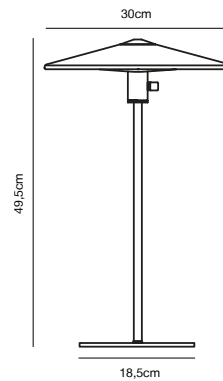

Features

- Scandinavian minimalistic design
- Moodmaker™ 3-step dimmable on socket switch
- Interchangeable decorative top in black & brass
- With acrylic diffuser
- 5 year LED guarantee

Black 2010164003
Metal