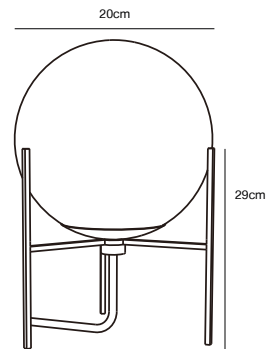

ALTON 20 Table lamp

1. **Masterbox** Qty. 3
   Size H: 29 cm, Shade Ø: 20 cm
   IP Class IP20, Class 2 (Double isolated)
   Cable Textile cable: White/Black 150 cm, non replaceable. Switch on the cable
   Lightsource E14 - not included
   Can not be dimmed

1. **Features**
   Contemporary art deco style
   Mouth blown glass and exclusive details

ALTON 27,5 Floor lamp

1. **Masterbox** Qty. 2
   Size H: 150 cm, Shade Ø: 27,5 cm
   IP Class IP20, Class 2 (Double isolated)
   Cable Textile cable: Black/White 150 cm, non replaceable. Switch on the cable
   Lightsource E27 - not included
   Can not be dimmed

1. **Features**
   Contemporary art deco style
   Mouth blown glass and exclusive details