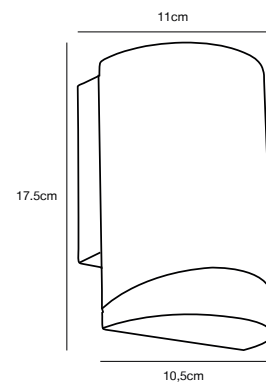

ARN Single Wall light

Masterbox Qty. 3
Size H: 17,5 cm, W: 10,5 cm, D: 11 cm, Base: 9 x 12 cm
IP Class IP44, Class 1 (Earth contact)
Lightsource GU10 - Not included

Features
Build-in parallel connection

ARN Double Wall light

Masterbox Qty. 3
Size H: 22,5 cm, W: 10,5 cm, D: 11 cm, Base: 9 x 12 cm
IP Class IP44, Class 1 (Earth contact)
Lightsource GU10 - Not included

Features
Build-in parallel connection