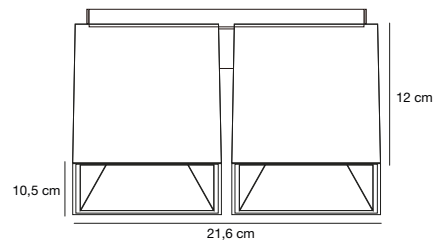

ETHAN 1-Spot Surface downlight

1. **Masterbox** Qty. 3
   Size H: 11,99 cm, W: 10,5 cm, L: 10,5 cm
   IP Class IP20, Class 2 (Double isolated)
   Lightsource GU10 - not included, Max. 50W,
   Can be dimmed by choosing a dimmable bulb

Features

- Interconnectable on two sides
- Two reflector colours included

ETHAN 2-Spot Surface downlight

1. **Masterbox** Qty. 3
   Size H: 11,99 cm, W: 10,5 cm, L: 21,6 cm
   IP Class IP20, Class 2 (Double isolated)
   Lightsource GU10 - not included, Max. 50W,
   Can be dimmed by choosing a dimmable bulb

Features

- Interconnectable on two sides
- Fits the Scandinavian electro boxes
- Two reflector colours included