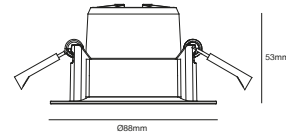

Parallel connection

Build in height 5,2 cm

Cutout Ø 7,2 cm

STAKE Downlight

- **Masterbox** Qty. 3
- **Size** H: 5,3 cm, Ø: 8,8 cm
- **IP Class** IP20, Class 2 (Double isolated)
- **Lightsource** LED Module - 6,1W LED, 450 Lumen, 2700 Kelvin, 20000 Hours, RA 80, Beamangle 36°, Has built-in dimmable light source for wall dimmer

Features

- Anti-glare, eye friendly design
- Parallel connection possible (up to 15 downlighters)
- External connector block/driver included
- Stepless dimmable (external dimmer)
- Easy screwless push-in connections (no tooling)
- 5 year LED guarantee

Parallel connection

Cutout Ø 5,5 cm

Moodmaker™ Step Dimming

Step 1
2700K

Step 2
4000K

TIAKI Downlight

- **Masterbox** Qty. 3
- **Size** H: 4,5 cm, Ø: 8,5 cm
- **IP Class** IP65, Class 2 (Double isolated)
- **Lightsource** LED Module - 8,6W, 345 Lumen, 2700/4000 Kelvin, 20000 Hours, RA 80, Beamangle 100°, Has built-in dimmable light source with Moodmaker™ functionality

Features

- 2-step Moodmaker™ 2700K345lm/4000K600lm-switch
- Ideally suited for bathroom zone 1-2 (IP65)
- Parallel connection possible
- Memory & reset function
- Connector block included
- 5 year LED guarantee