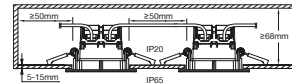

Built-in height 8,8 cm

Cutout Ø 7,2 cm

White 2015650101
Metal

Black 2015650103
Metal

Brushed Nickel 2015650155
Metal

Dorado Smart Downlight

Masterbox Qty. 6
Size H: 7 cm, Ø: 8.5 cm
IP Class IP65, Class 2 (Double isolated)
Lightsource LED Module - 4,7W
LED, 360 Lumen, 2200-6500 Kelvin, 20000 Hours, RA 80,
Beamangle 36°
Built-in dimmable light source with Nordlux Smart
functionality

Features

IP 65 protection for both outdoor and bathroom use
Bluetooth connection to Nordlux Smart Light
Adjustable kelvin and lumen output