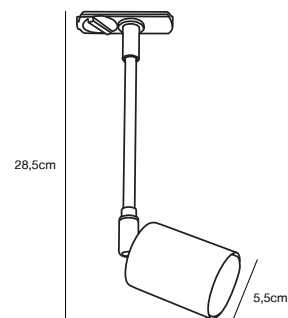

Matt white 2110609901
Metal/Plastic

Matt black 2110609903
Metal/Plastic

Diskie Link Track Light

- **Masterbox** Qty. 3
- **Size** H: 14 cm, Shade Ø: 20 cm, Tilt angle: 90°
- **IP Class** IP20, Class 1 (Earth contact)
- **Lightsource** LED Module - 8W LED, 750 Lumen, 3000 Kelvin, 20000 Hours, RA 90, Beamangle 120°, Has built-in dimmable light source with Moodmaker™ functionality

- **Features**
- LED integrated AC SMD 7W
- Dimmable
- RA90 natural light
- 5 year LED guarantee

Explor Link Track Light

- **Masterbox** Qty. 6
- **Size** D: 28,5 cm, Shade Ø: 5,5 cm, Tilt angle: 180°
- **IP Class** IP20, Class 2 (Double isolated)
- **Lightsource** GU10 - not included, Max. 7W
  Yes, can be dimmed by choosing a dimmable bulb

- **Features**
- Ideally suited for combination with Nordlux Smart