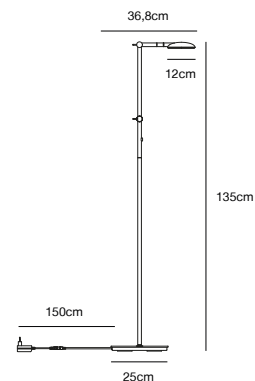

Features

- Scandinavian minimalistic design
- Moodmaker™ Touch dimmable on fixture
- Adjustable arm and turn of lamp head for a directional light
- 5 year LED guarantee