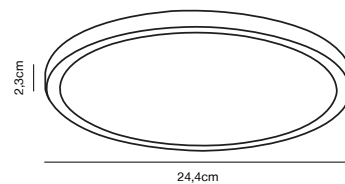

White 47166001
Plastic

Black 2210016103
Plastic

Moodmaker™ Step Dimming

Step 1
100%

Step 2
50%

Step 3
20%

OJA 42 IP20 4000K Step-Dim Ceiling light

Masterbox Qty. 3
Size H: 2,3 cm, Ø: 42,4 cm,
IP Class IP20, Class 2 (Double isolated)
Lightsource LED Module - 19W LED, 2200 Lumen, 4000K Kelvin,
25000 Hours, RA 80, Beamangle 120°,
Has built-in dimmable light source with
Moodmaker™ functionality

Features
3-step Moodmaker™ dimming on your regular wall switch
Ultra-thin design
Backlight effect
5 year LED guarantee

White 47246001
Plastic

OJA 24 IP20 2700K Ceiling light

Masterbox Qty. 3
Size H: 2,3 cm, Ø: 24,4 cm,
IP Class IP20, Class 2 (Double isolated)
Lightsource LED Module - 15W LED, 1250 Lumen, 2700 Kelvin,
25000 Hours, RA 80, Beamangle 120°, Cannot be dimmed

Features
Ultra-thin design
Backlight effect
Easy twist lock connection and easy installation
5 year LED guarantee