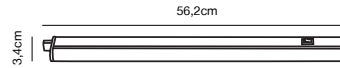

White 2111036101
Plastic

RENTON 90 4000K Batten Light Fitting

Masterbox Qty. 6
Size W: 2,4 cm, L: 91,2 cm, D: 3,4 cm,
IP Class IP20, Class 2 (Double isolated)
Cable On the fixture
Lightsources LED Module, 4000 Kelvin, 35000 Hours, RA 80,
Beamangle 130°, Cannot be dimmed

Features

Parallel connection possible
Ideally suited for under cabinet lighting
Connection cable included
Switch on body
Extendable by connecting multiple rails
5 year LED guarantee