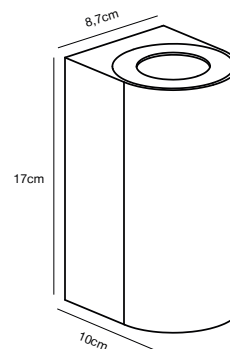

*15 year guarantee
on corrosion