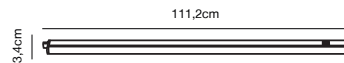

White 2111056101
Plastic

RENTON 150 4000K Batten Light Fitting

Masterbox Qty. 6
Size W: 2,4 cm, L: 151,2 cm, D: 3,4 cm,
IP Class IP20, Class 2 (Double isolated)
Cable On the fixture
Lightsource LED Module, 4000 Kelvin, 25000 Hours, RA 80,
Beamangle 130°, Cannot be dimmed

Features

Parallel connection possible
Ideally suited for under cabinet lighting
Connection cable included
Switch on body
Extendable by connecting multiple rails
5 year LED guarantee