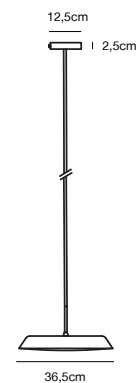

PISO Pendant

- **Masterbox** Qty. 3
- **Size** H: 17,15 cm, W: 36,5 cm, L: 36,5 cm, Shade Ø: 36,5 cm
- **IP Class** IP20, Class 2 (Double isolated)
- **Cable** Textile cable: White/Grey 200 cm, non replaceable
- **Canopy** Color: White/Grey, Material: Metal. Dimension: 12,5 cm
- **Lightsource** LED Module - 21W
  LED, 1600 Lumen, 2200-2700 Kelvin, 25000 Hours, RA 80,
  Beamangle 120°
  Has built-in dimmable light source with Moodmaker™ functionality

1. **Features**
2. Scandinavian minimalistic design
   - Moodmaker™ built-in dim-to-warm technology operated from dimmer switch
   - Provides a soft, diffused light