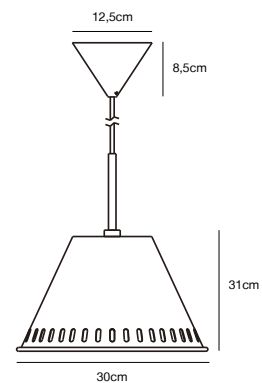

ORBIFORM Ceiling light by Kaare Bækgaard

- **Masterbox** Qty. 3
- **Size** H: 25,3 cm, Shade Ø: 23 cm
- **IP Class** IP20, Class 2 (Double isolated)
- **Canopy** Color: Brass, Material: Metal. Dimension: 15 cm
- **Lightsource** E27 - not included
  Can be dimmed by choosing a dimmable bulb

Features

Glamorous art deco design
A beautiful mix of brass and smoked glass
Diamond pattern that reflects light in an exciting way
Perfect for the entrance hall

PINE Pendant by Kaare Bækgaard

- **Masterbox** Qty. 3
- **Size** H: 31 cm, W: 30 cm, L: 30 cm, Shade Ø: 30 cm
- **IP Class** IP20, Class 2 (Double isolated)
- **Cable** Black 200 cm, non replaceable
- **Canopy** Color: Black, Material: Plastic. Dimension: 12,5 cm
- **Lightsource** E27 - not included
  Can be dimmed by choosing a dimmable bulb

Features

Soft industrial design
Beautiful light effect with holes in the shade
Elegant mix of matt metal and brass details
Hang 3 or more lamps together in a line or cluster