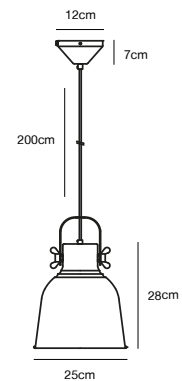

ADRIAN 16 Pendant

- **Masterbox** Qty. 6
- **Size** H: 24 cm, W: 16 cm, L: 16 cm, Shade Ø: 16 cm, Tilt angle: 180°
- **IP Class** IP20, Class 2 (Double isolated)
- **Cable** Textile cable: Black/White 200 cm, non replaceable
- **Canopy** Color: Black, Material: Metal. Dimension: 12 x 7 cm
- **Lightsource** E27 - not included
  Can be dimmed by choosing a dimmable bulb

- **Features**
- Industrial style
- Tilting and turning shade

ADRIAN 25 Pendant

- **Masterbox** Qty. 3
- **Size** H: 36 cm, W: 25 cm, L: 25 cm, Shade Ø: 25 cm, Tilt angle: 180°
- **IP Class** IP20, Class 2 (Double isolated)
- **Cable** Textile cable: Black/White 200 cm, non replaceable
- **Canopy** Color: Black, Material: Metal. Dimension: 12 x 7 cm
- **Lightsource** E27 - not included
  Can be dimmed by choosing a dimmable bulb

- **Features**
- Industrial style
- Tilting and turning shade