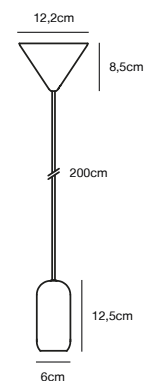

White 45780101
Metal

NEW Black 45780103
Metal

Grey 45780110
Metal

EIK 3-Spot Spot light

1. **Masterbox** Qty. 3
   Size H: 15 cm, W: 45 cm, L: 45 cm, D: 15 cm, Shade Ø: 8,5 cm,
   Base: 45 x 3,7 cm, Tilt angle: 320°
   IP Class IP20, Class 1 (Earth contact)
   Canopy Color: Grey, Material: Metal. Dimension: 2,5 cm
   Lightsource GU10 - not included
   Can be dimmed by choosing a dimmable bulb

1. **Features**
   Contemporary and simple style
   Tilting and turning shade
   Can be used on both wall and ceiling

NOTTI Pendant

1. **Masterbox** Qty. 6
   Size H: 12,5 cm, W: 6 cm, L: 6 cm, Ø: 6 cm
   IP Class IP20, Class 2 (Double isolated)
   Cable Textile cable: Black/White 200 cm, non replaceable
   Canopy Color: Black/White, Material: Plastic. Dimension: 12,2 cm
   Lightsource E27 - not included
   Can be dimmed by choosing a dimmable bulb

1. **Features**
   Contemporary and simple style
   Organic shape
   Design your own lamp with a decorative bulb