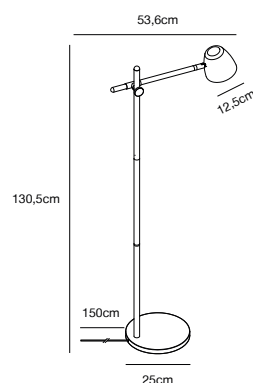

Black 2112631003
Wood/Metal

THEO Wall light by Says Who

Masterbox	Qty. 3
Size	H: 13 cm, W: 13 cm, L: 20,7 cm, D: 20,7 cm, Shade Ø: 12,5 cm, Base Ø: 13 cm, Tilt angle: 90°
IP Class	IP20, Class 2 (Double isolated)
Cable	Textile cable: Black 150 cm, replaceable. Switch on the fixture
Lightsource	GU10 - not included Can not be dimmed

Features

Soft natural design
Elegant mix of wood and metal
Adjustable lamp head for a directional light