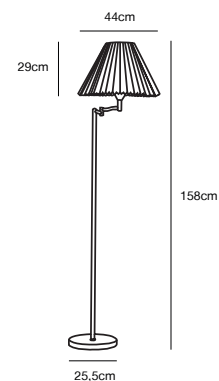

Brushed steel 2113210132
Metal

AVENUE 6-Rail Spot light

Masterbox Qty. 2
Size H: 15,5 cm, W: 119 cm
IP Class IP20, Class 1 (Earth contact)
Lightsource GU10 - not included
Can be dimmed by choosing a dimmable bulb

Features

Industrial style
Tilting and turning shade

Black 19874003
Metal

BREAK Floor lamp

Masterbox Qty. 2
Size H: 158 cm, Shade Ø: 44 cm, Tube Ø: 2 cm, Base Ø: 25,5 cm
IP Class IP20, Class 2 (Double isolated)
Cable Black 200 cm, non replaceable. Switch on the cable
Lightsource E27 - not included
Can not be dimmed

Features

Classic style
Fabric shade
Adjustable arm for a directional light