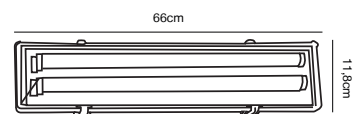

Features

Parallel connection possible
In- and outdoor use (IP65)
Easy Connect