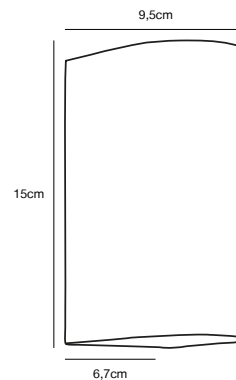

ASBOL Kubi Wall light

Masterbox Qty. 6
Size H: 15 cm, W: 6,7 cm, D: 9,5 cm, Base: 5,5 x 14 cm
IP Class IP44, Class 1 (Earth contact)
Lightsources LED Module - Inkl. 2X6,5W
LED, 350 Lumen, 3000 Kelvin, 20000 Hours, RA 80,
Beamangle 120°

Features

3 light effects included
High 2x350 lumen output
5 year LED guarantee
Built-in parallel connection
5 year LED guarantee

ASBOL Round Wall light

Masterbox Qty. 6
Size H: 15 cm, W: 6,7 cm, D: 9,5 cm, Base: 5,5 x 14 cm
IP Class IP44, Class 1 (Earth contact)
Lightsources LED Module - Inkl. 2X6,5W
LED, 350 Lumen, 3000 Kelvin, 20000 Hours, RA 80,
Beamangle 120°

Features

3 light effects included
High 2x350 lumen output
5 year LED guarantee
Built-in parallel connection
5 year LED guarantee