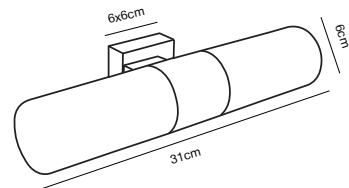

TANG Single Bathroom lighting

1. **Masterbox** Qty. 3
   Size H: 18,5 cm, W: 6 cm, D: 9,5 cm, Shade Ø: 6 cm
   IP Class IP44, Class 2 (Double isolated)
   Lightsource E14 - not included, Max. 40W,
   Can be dimmed by choosing a dimmable bulb

Features

Ideally suited for combination with Nordlux Smart
Manually blown frosted glass
5 year LED guarantee

Chrome 17141029
Glass/Metal

Brushed steel 17141032
Glass/Metal

TANG Double Bathroom lighting

1. **Masterbox** Qty. 3
   Size H: 6 cm, W: 31 cm, D: 9,5 cm, Shade Ø: 6 cm
   IP Class IP44, Class 2 (Double isolated)
   Lightsource E14 - not included, Max. 2X25W
   Can be dimmed by choosing a dimmable bulb

Features

Ideally suited for combination with Nordlux Smart
Manually blown frosted glass
Vertical/horizontal installation possible
5 year LED guarantee