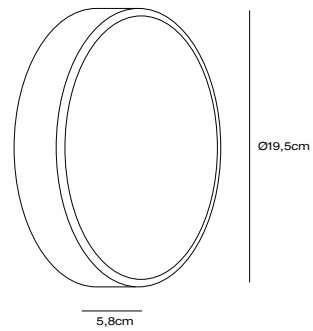

White 46801001
Metal/Glass