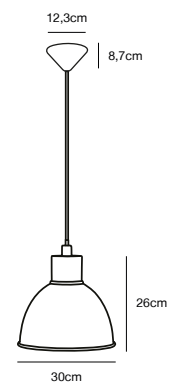

POP Pendant by Sebastian Holmbäck

- **Masterbox** Qty. 3
- **Size** H: 20 cm, W: 21,5 cm, L: 21,5 cm, Shade Ø: 21,5 cm
- **IP Class** IP20, Class 2 (Double isolated)
- **Cable** White/Black 200 cm, non replaceable
- **Canopy** Color: White/Black, Material: Plastic. Dimension: 11,8 x 9 cm
- **Lightsource** E27 - not included
  Can be dimmed by choosing a dimmable bulb

- **Features**
- Contemporary and simple style
- Some glossy, some matt

POP Rough Pendant by Sebastian Holmbäck

- **Masterbox** Qty. 3
- **Size** Shade Ø: 21,5 cm
- **IP Class** IP20, Class 2 (Double isolated)
- **Cable** White/Black 200 cm, non replaceable
- **Canopy** Color: White/Black, Material: Plastic. Dimension: 12,3 cm
- **Lightsource** E27 - not included
  Can be dimmed by choosing a dimmable bulb

- **Features**
- Contemporary and simple style
- Brass joint connecting shade and base
- Rough matte surface with brass details