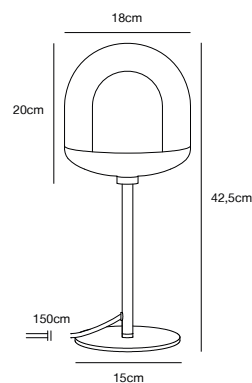

MAGIA 26 Pendant by Says Who

- **Masterbox** Qty. 3
- **Size** H: 32 cm, W: 25 cm, L: 25 cm, Shade Ø: 25 cm
- **IP Class** IP20, Class 2 (Double isolated)
- **Cable** Black/White 200 cm, non replaceable
- **Canopy** Color: Black/White, Material: Metal. Dimension: 12 cm
- **Lightsource** E27 - not included
  Can be dimmed by choosing a dimmable bulb

Features

- Nordic contemporary design
- Mouth blown colour fading glass
- With opal white light diffuser for a soft light (optional)
- Can be used without the diffuser and with a decorative bulb of your own choosing

MAGIA Table lamp by Says Who

- **Masterbox** Qty. 3
- **Size** H: 42,5 cm, W: 18 cm, L: 18 cm, Shade Ø: 18 cm, Tube Ø: 1,6 cm, Base Ø: 15 cm
- **IP Class** IP20, Class 2 (Double isolated)
- **Cable** White/Black 150 cm, non replaceable. Switch on the cable
- **Lightsource** E27 - not included
  Can not be dimmed

Features

- Nordic contemporary design
- Mouth blown colour fading glass
- With opal white light diffuser for a soft light (optional)
- Can be used without the diffuser and with a decorative bulb of your own choosing