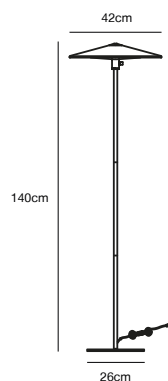

Features

- Scandinavian minimalistic design
- Moodmaker™ 3-step dimmable on socket switch
- Interchangeable decorative top in black & brass
- With acrylic diffuser
- 5 year LED guarantee