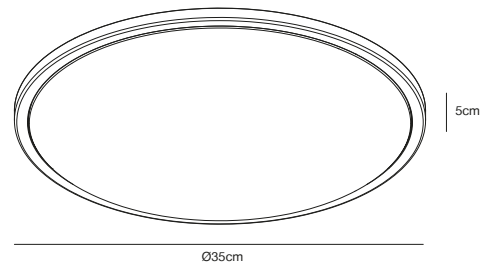

Chrome 2015376101
Plastic/Aluminium

THEROS Ceiling light

Masterbox Qty. 3
Size H: 5 cm, Ø: 35 cm
IP Class IP44, Class 2 (Double isolated)
Lightsource LED Module - 17W LED, 1650 Lumen, 3000/4000 Kelvin, 25000 Hours, RA 90, Has built-in dimmable light source with Moodmaker™ functionality

Features
3-Step Moodmaker™ 3000K/4000K+night light by switch
Back Night Light Function 100lm memory
Easy Twist installation
5 year LED guarantee

Moodmaker™ Step Dimming

White 25576000
Glass/Metal