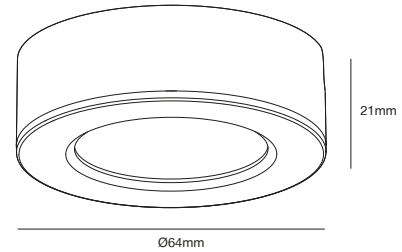

KITCHENIO 3-Kit Surface downlight

Masterbox Qty. 3
Size H: 2,1 cm, W: 6,4 cm, L: 6,4 cm, D: 2,1 cm, Ø: 6.4 cm,
IP Class IP20, Class 2 (Double isolated)
Lightsource LED Module - 2W
LED, 170 Lumen, 3000-4000 Kelvin, 25000 Hours, RA 80,
Beamangle 110°, Yes, has built-in dimmable light source with
Moodmaker™ functionality

Features
2-step Moodmaker™ (3000/4000 kelvin) by your regular wall switch
Parallel connection possible
Recessed and surface mounting possible
Cable included (60 cm)
5 year LED guarantee

Chrome 76730001
Plastic

LISMORE 4-Kit Surface downlight

Masterbox Qty. 3
Size H: 0,86 cm, Ø: 6 cm
IP Class IP20, Class 3 (12V)
Cable White 150 cm, On the cable
Lightsource LED Module - 4X0.7W LED, 75 Lumen, 3000 Kelvin,
30000 Hours, RA 80, Beamangle 120°, Cannot be dimmed

Features
Ideally suited for under cabinet lighting
Cable 1,5m included
Inline on/off switch
5 year LED guarantee