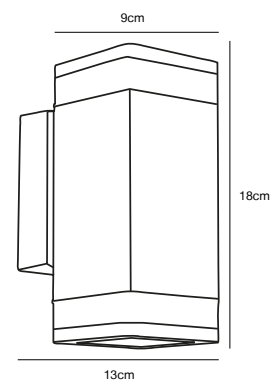

ELM Single Wall light

Masterbox Qty. 3
Size H: 18 cm, W: 11 cm, D: 15,5 cm
IP Class IP44, Class 1 (Earth contact)
Lightsource GU10 - Not included

Features
Build-in parallel connection

ELM Double Wall light

Masterbox Qty. 3
Size H: 23,4 cm, W: 9 cm, D: 13 cm
IP Class IP44, Class 1 (Earth contact)
Lightsource GU10 - Not included

Features
Build-in parallel connection