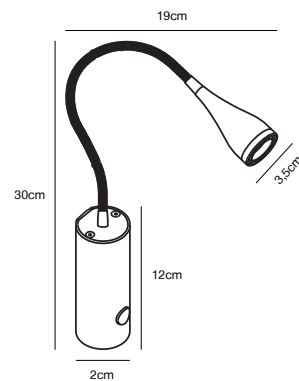

Black/Brass 50130103
Metal

LOTUS 4-Spot Spot light

Masterbox Qty. 3
Size L: 78 cm, D: 20 cm, Shade Ø: 6,6 cm, Base: Ø 9 cm,
Tilt angle: 150°
IP Class IP20, Class 2 (Double isolated)
Cable White
Lightsource E14 - not included
Can be dimmed by choosing a dimmable bulb

Features

Industrial style
Adjustable lamp head for a directional light
Black silk matt finish and polished brass details

White 75531001
Metal

Black 75531003
Metal

MENTO Wall light

Masterbox Qty. 6
Size H: 30 cm, W: 5 cm, D: 19 cm, Shade Ø: 3,5 cm, Base: 2 x 12 cm
IP Class IP20, Class 2 (Double isolated)
Cable Black/White 180 cm, replaceable. Switch on the fixture
Lightsource LED Module - 3W LED, 130 Lumen, 3000 Kelvin, 30000 Hours,
RA 80, Beamangle 60°
Can not be dimmed

Features

Minimalistic functional style
Flexible arm for a directional light
5 year LED guarantee