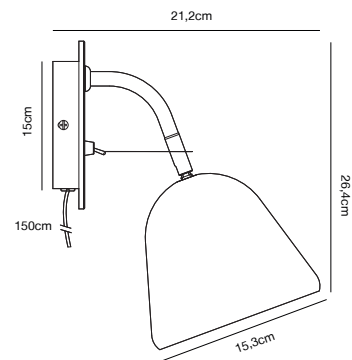

FLEUR 15 Wall light by Says Who

Masterbox	Qty. 3
Size	H: 26,4 cm, W: 15,3 cm, L: 21,2 cm, D: 21,2 cm, Shade Ø: 15,3 cm, Tube Ø: 1,25 cm, Base Ø: 15 cm, Tilt angle: 35°
IP Class	IP20, Class 2 (Double isolated)
Cable	White 150 cm, replaceable. Switch on the fixture
Lightsource	E14 - not included Can not be dimmed

Features

- Vintage design
- Elegant brass details
- On/off rocking switch
- Adjustable lamp head for a directional light

GRANT 15 Pendant

Masterbox	Qty. 3
Size	H: 29 cm, W: 15 cm, L: 15 cm, Shade Ø: 15 cm
IP Class	IP20, Class 2 (Double isolated)
Cable	White 200 cm, non replaceable
Canopy	Color: Brass, Material: Metal. Dimension: 12 cm
Lightsource	E14 - not included Can be dimmed by choosing a dimmable bulb

Features

- Glamorous modern style
- Decorative brass canopy
- Provides a soft, diffused light
- Matt white opal mouth blown glass