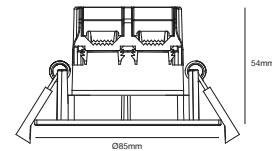

Built-in height 8,8 cm

Cutout Ø 7,2 cm

NEW **White 2210500001**
Metal

NEW **Black 2210500003**
Metal

Don Smart Color Downlight

Masterbox Qty. 3
Size H: 5,4 cm, Ø: 8.5 cm
IP Class IP65, Class 2 (Double isolated)
Lightsource LED Module - 4,7W LED, 320 Lumen, 2200-6500 Kelvin, 20000 Hours, Beamangle 60°
Built-in dimmable light source with Nordlux Smart functionality

Features

Adjust brightness, warmth and colour of the light
IP65 water resistant (water jets from any angle)
Parallel connection up to 15 pcs.
External driver connector, memory and reset function
Easy screwless push-in connection that requires no tooling
5 year LED guarantee