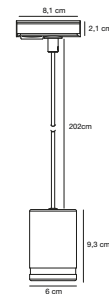

White 2110639901
Metal/Plastic

Black 2110639903
Metal/Plastic

Rondie Link Spot Track Light

- **Masterbox** Qty. 3
- **Size** H: 15,2 cm, W: 6 cm, L: 9,3 cm, Shade Ø: 6 cm, Tilt angle: 90°
- **IP Class** IP20, Class 1 (Earth contact)
- **Lightsource** GU10 - not included, Max. 35W,
  Can be dimmed by choosing a dimmable bulb

- **Features**
- Inside frosted glass for special effect
- Choose your bulb for colour, beam angle and lumen

Rondie Link Pendant Track Light

- **Masterbox** Qty. 3
- **Size** H: 215,2 cm, W: 6 cm, L: 9,3 cm, Shade Ø: 6 cm,
- **IP Class** IP20, Class 1 (Earth contact)
- **Cable** White/Black 200 cm, non replaceable
- **Lightsource** GU10 - not included, Max. 35W,
  Can be dimmed by choosing a dimmable bulb

- **Features**
- Inside frosted glass for special effect
- Choose your bulb for colour, beam angle and lumen
- Fabric wire (two metres)
- Wire can be shortened to any desired length