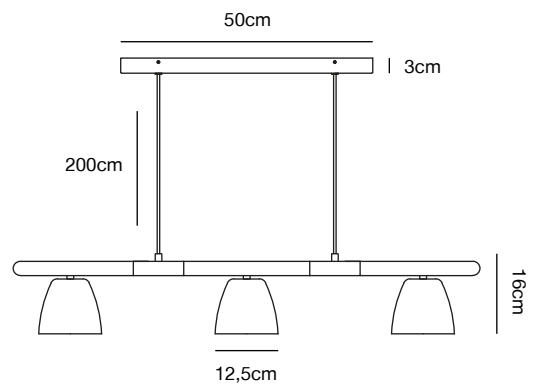

Black 2112645003
Wood/Metal

THEO Table lamp by Says Who

Masterbox	Qty. 2
Size	H: 42,7 cm, W: 15 cm, L: 33 cm, Shade Ø: 12,5 cm, Tube Ø: 1,9 cm, Base Ø: 15 cm, Tilt angle: 90°
IP Class	IP20, Class 2 (Double isolated)
Cable	Textile cable: Black 150 cm, non replaceable. Switch on the cable
Lightsource	GU10 - not included Can not be dimmed

Features

Soft natural design
Elegant mix of wood and metal
Adjustable lamp head for a directional light