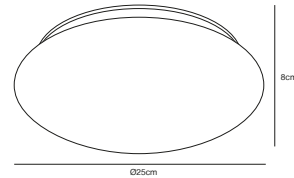

White 2015196101
Metal/Plastic

MONTONE 30 Ceiling light

Masterbox Qty. 3
Size H: 9,5 cm, Ø: 30 cm
IP Class IP44, Class 1 (Earth contact)
Lightsource LED Module - 10W LED, 1000 Lumen, 2700 Kelvin,
20000 Hours, RA 80, Beamangle 120°, Cannot be dimmed

Features

DOB: Driver-on-Board LED technology
Suitable for humid areas (IP44)
5 year LED guarantee