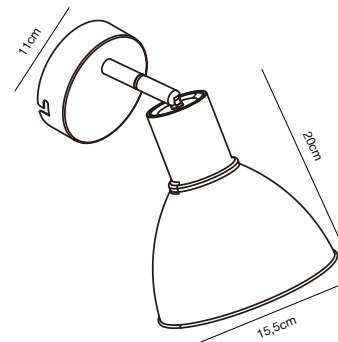

POP Wall light by Sebastian Holmbäck

1. **Masterbox** Qty. 3
   Size H: 20 cm, W: 19 cm, L: 19 cm, Shade Ø: 15,5 cm, Tilt angle: 90°
   IP Class IP20, Class 2 (Double isolated)
   Cable Black 150 cm, replaceable. Switch on the cable
   Lightsource E27 - not included
   Can not be dimmed

1. **Features**
   Contemporary and simple style
   Some glossy, some matt
   Adjustable lamp head for a directional light

POP Wall light by Sebastian Holmbäck

1. **Masterbox** Qty. 3
   Size H: 20 cm, W: 19 cm, L: 19 cm, D: 19 cm, Shade Ø: 15,5 cm, Tube Ø: 1,3 cm, Base: Ø 11 cm, Tilt angle: 90°
   IP Class IP20, Class 2 (Double isolated)
   Cable White/Black 180 cm, replaceable. Switch on the cable
   Lightsource E27 - not included
   Can not be dimmed

1. **Features**
   Contemporary and simple style
   Some glossy, some matt
   Adjustable lamp head for a directional light