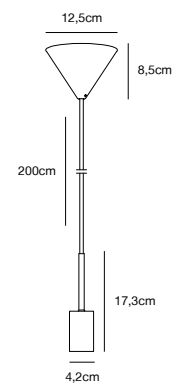

NEW Black 2213530103
Metal

Moodmaker™ Step Dimming

CLYDE 4-Spot Spot light

Masterbox Qty. 3
Size H: 10 cm, W: 115 cm, L: 115 cm, Shade Ø: 8,5 cm, Tube Ø: 1,25 cm
IP Class IP20, Class 2 (Double isolated)
Canopy Color: Black, Material: Metal. Dimension: 2,5 cm
Lightsource LED Module - 5W LED, 350 Lumen, 2700 Kelvin, 25000 Hours, RA 80,
Beamangle 120°
Has built-in dimmable light source with Moodmaker™ functionality

Features

Scandinavian minimalistic design
3-step Moodmaker™ dimming with memory function
Hight light output (350 lumen per lamp head)
5 year LED guarantee

Black 2112053003
Metal

Brass 2112053035
Metal

PACO Pendant

Masterbox Qty. 6
Size H: 17,3 cm, W: 4,2 cm, L: 4,2 cm, Tube Ø: 0,9 cm
IP Class IP20, Class 2 (Double isolated)
Cable Black 200 cm, non replaceable
Canopy Color: Black, Material: Plastic. Dimension: 12,5 cm
Lightsource E27 - not included
Can be dimmed by choosing a dimmable bulb

Features

Minimalist and modern style
Create your own design expression with a decorative bulb
Hang 3 or more lamps together in a line or cluster