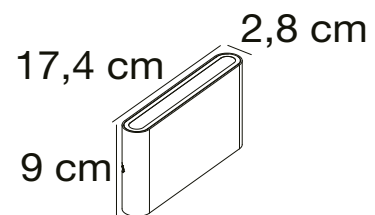

**Features**  
Super slim design  
Lights both up and down  
5 year LED guarantee

**Black 2019071003**  
Aluminium