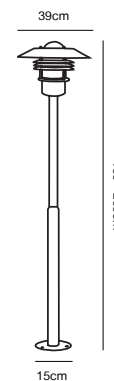

*15 year guarantee
on corrosion

VEJERS Garden light

Masterbox Qty. 3
Size H: 92 cm, Shade Ø: 22 cm, Tube Ø: 3,5 cm, Base Ø: 15 cm
IP Class IP54, Class 2 (Double isolated)
Lightsource E27 - Not included

Features
Build-in parallel connection
Can be mounted on Nordlux base unit

*15 year guarantee
on corrosion

VEJERS Garden light

Masterbox Qty. 2
Size H: 215 cm, Shade Ø: 39 cm, Tube Ø: 7,4 cm, Base Ø: 15 cm
IP Class IP54, Class 2 (Double isolated)
Lightsource E27 - Not included

Features
Build-in parallel connection
Adjustable from 130 to 200 cm hight
Can be mounted on Nordlux base unit