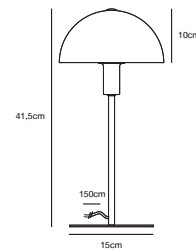

## ELLEN 20 Table lamp

- Masterbox** Qty. 3  
**Size** H: 41,5 cm, W: 20 cm, L: 20 cm, Shade Ø: 20 cm,  
 Tube Ø: 1,15 cm, Base Ø: 15 cm  
**IP Class** IP20, Class 2 (Double isolated)  
**Cable** Textile cable: White/Black 150 cm, non replaceable. Switch on  
 the cable  
**Lightsources** E14 - not included  
 Can not be dimmed