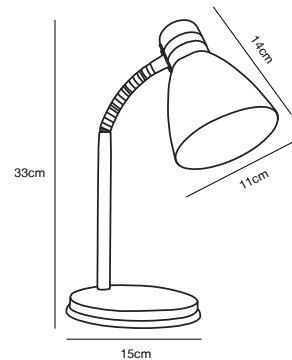

CERA Floor lamp by Kaare Bækgaard

1. **Masterbox** Qty. 2
   Size H: 140 cm, Shade Ø: 36 cm, Tube Ø: 1,9 cm, Base Ø: 24 cm
   IP Class IP20, Class 2 (Double isolated)
   Cable Textile cable: Black 150 cm, non replaceable. Switch on the cable
   Lightsource E27 - not included
   Can not be dimmed

Features

Contemporary art deco style
Brass adds cosiness and warmth to the interior

CYCLONE Table lamp

1. **Masterbox** Qty. 3
   Size H: 33 cm, Shade Ø: 11 cm, Tube Ø: 1,4 cm, Base Ø: 15 cm
   IP Class IP20, Class 2 (Double isolated)
   Cable White/Black 155 cm, non replaceable. Switch on the cable
   Lightsource E14 - not included
   Can not be dimmed

Features

Contemporary classic style
Flexible arms for a directional light