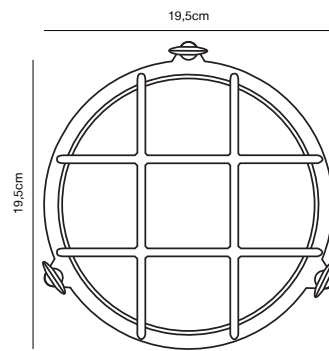

## POLPERRO Wall light

**Masterbox** Qty. 3  
**Size** D: 9,3 cm, Ø: 19.5 cm, Shade Ø: 18 cm, Base: 12 cm  
**IP Class** IP64, Class 1 (Earth contact)  
**Lightsource** E27 - Not included

**Features**  
 Maritime robust design  
 Build-in parallel connection