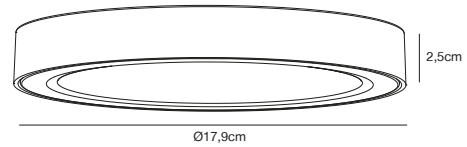

Features

Moodmaker™ Scene Select 3000K/4000K and night light
IP44 protected for water splashing in all directions
Can be recessed as well as surface mounted
Can be recessed mounted from Ø95-155 mm
With memory and reset function
5 year LED guarantee