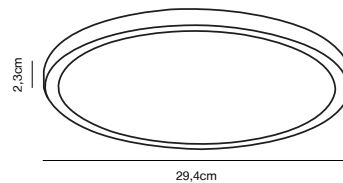

**Features**  
Ultra-thin design  
Backlight effect  
Easy twist lock connection and easy installation  
5 year LED guarantee

White 47266001  
Plastic