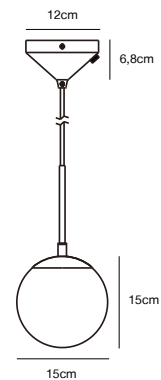

FLEUR 15 Wall light by Says Who

Masterbox	Qty. 3
Size	H: 26,4 cm, W: 15,3 cm, L: 21,2 cm, D: 21,2 cm, Shade Ø: 15,3 cm, Tube Ø: 1,25 cm, Base Ø: 15 cm, Tilt angle: 35°
IP Class	IP20, Class 2 (Double isolated)
Cable	White 150 cm, replaceable. Switch on the fixture
Lightsource	E14 - not included Can not be dimmed

Features

- Vintage design
- Elegant brass details
- On/off rocking switch
- Adjustable lamp head for a directional light

GRANT 15 Pendant

Masterbox	Qty. 3
Size	H: 29 cm, W: 15 cm, L: 15 cm, Shade Ø: 15 cm
IP Class	IP20, Class 2 (Double isolated)
Cable	White 200 cm, non replaceable
Canopy	Color: Brass, Material: Metal. Dimension: 12 cm
Lightsource	E14 - not included Can be dimmed by choosing a dimmable bulb

Features

- Glamorous modern style
- Decorative brass canopy
- Provides a soft, diffused light
- Matt white opal mouth blown glass