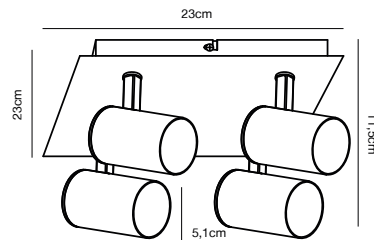

Black/Brass 2011053003
Metal

GALLOWAY Pendant

Masterbox Qty. 6
Size H: 16,8 cm, W: 5,5 cm, L: 5,5 cm, Ø: 5.5 cm
IP Class IP20, Class 2 (Double isolated)
Cable Textile cable: Black 200 cm, non replaceable
Canopy Color: Black, Material: Plastic. Dimension: 12,2 cm
Lightsource E27 - not included
Can be dimmed by choosing a dimmable bulb

Features
Art deco style
Design your own luminaire with a decorative bulb
Beautiful brass details