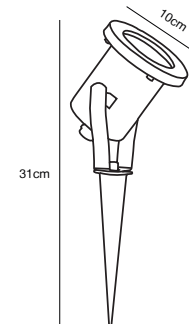

SPOTLIGHT GU10 Spot light

Masterbox	Qty. 3
Size	H: 38 cm, D: 14 cm, Ø: 10 cm
IP Class	IP54, Class 1 (Earth contact)
Cable	Black 180 cm, non replaceable
Lightsource	GU10 - Not included

Features

Suitable for GU10 bulb
Fixed 1,5 meter cable

TAURUS Spot light

Masterbox	Qty. 3
Size	H: 31 cm, Ø: 10 cm
IP Class	IP54, Class 1 (Earth contact)
Cable	Black 150 cm, non replaceable
Lightsource	GU10 - Not included

Features

Suitable for GU10 bulb
Fixed 1,5 meter cable