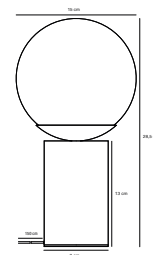

LILLY 3-Spot Pendant

- **Masterbox** Qty. 2
- **Size** H: 36,5 cm, W: 32 cm, Shade Ø: 15 cm
- **IP Class** IP20, Class 2 (Double isolated)
- **Cable** Textile cable: Black 200 cm, non replaceable
- **Canopy** Color: Black, Material: Plastic. Dimension: 12,3 cm
- **Lightsource** E14 - not included
  Can be dimmed by choosing a dimmable bulb

- **Features**
- Glamorous modern style
- Matt white opal mouth blown glass
- Provides a soft, diffused light

LILLY Marble Table lamp

- **Masterbox** Qty. 3
- **Size** H: 28,5 cm, W: 15 cm, L: 15 cm, Shade Ø: 15 cm, Base Ø: 8 cm
- **IP Class** IP20, Class 2 (Double isolated)
- **Cable** Textile cable: Black/White 150 cm, non replaceable. Switch on the cable
- **Lightsource** E14 - not included
  Can not be dimmed

- **Features**
- Contemporary art deco design expression
- Genuine marble in nature's playful colours
- Mouth blown glass and exclusive details
- Marble structure means that not two are alike