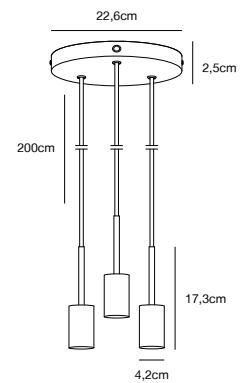

PACO 3-Spot Pendant

- **Masterbox** Qty. 3
- **Size** H: 17,3 cm, W: 18,1 cm, L: 4,2 cm, Tube Ø: 0,9 cm
- **IP Class** IP20, Class 2 (Double isolated)
- **Cable** Black 200 cm, non replaceable
- **Canopy** Color: Black/Brass, Material: Metal. Dimension: 22,6 cm
- **Lightsource** E27 - not included
  Can be dimmed by choosing a dimmable bulb

- **Features**
- Minimalist and modern style
- Create your own design expression with a decorative bulb

Black 2112085003
Metal

PACO Table lamp

- **Masterbox** Qty. 4
- **Size** H: 55 cm, W: 18 cm, L: 18 cm, Tube Ø: 1,13 cm, Base Ø: 18 cm
- **IP Class** IP20, Class 2 (Double isolated)
- **Cable** Black 150 cm, non replaceable. Switch on the cable
- **Lightsource** E27 - not included
  Can not be dimmed

- **Features**
- Minimalist and modern style
- Create your own design expression with a decorative bulb