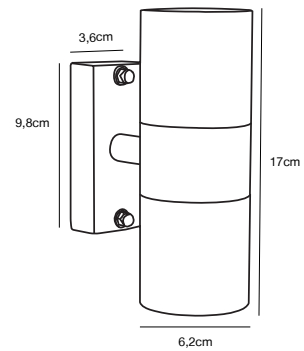

## TIN Double Wall light

**Masterbox** Qty. 3  
**Size** H: 17 cm, D: 11 cm, Ø: 6 cm, Base: 3,6 x 9,8 cm  
**IP Class** IP54, Class 1 (Earth contact)  
**Lightsource** GU10 - Not included

**Features**  
Both up- and down-light