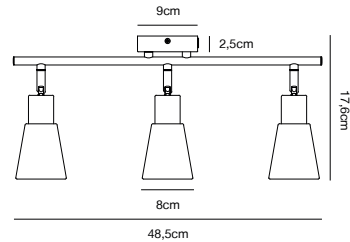

Black 2112950003
Metal/Opal glass

COLE 5-Spot Spot light

Masterbox Qty. 3
Size H: 18,6 cm, W: 87 cm, L: 24,2 cm, D: 24,2 cm, Shade Ø: 8 cm,
Base Ø: 11 cm, Tilt angle: 90°
IP Class IP20, Class 2 (Double isolated)
Canopy Color: Black, Material: Metal. Dimension: 11 cm
Lightsource E14 - not included
Can be dimmed by choosing a dimmable bulb

Features
Minimalist and classic design
Opal glass shade
Adjustable lamp head for a directional light