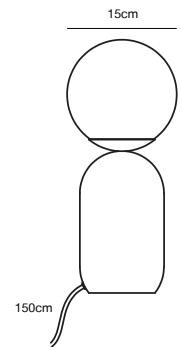

NOTTI Table lamp

1. **Masterbox** Qty. 3
   Size H: 34,5 cm, W: 15 cm, L: 15 cm, Shade Ø: 15 cm, Base Ø: 12 cm
   IP Class IP20, Class 2 (Double isolated)
   Cable Textile cable: Black/White 150 cm, non replaceable. Switch on the cable
   Lightsource E14 - not included
   Can not be dimmed

1. **Features**
   Contemporary and simple style
   Organic shape
   White opal mouth blown glass and matte metal

SIV Pendant

1. **Masterbox** Qty. 3
   Size H: 10 cm, Ø: 6 cm
   IP Class IP20, Class 1 (Earth contact)
   Cable Textile cable: White/Black 270 cm, non replaceable
   Canopy Color: White/Black, Material: Metal. Dimension: 8,5 cm
   Lightsource E27 - not included
   Can be dimmed by choosing a dimmable bulb

1. **Features**
   Nature style
   Genuine marble in natures playful colours
   Create your own design expression with a decorative bulb