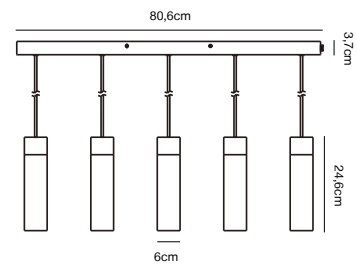

TILO 3-Spot Pendant

- **Masterbox** Qty. 3
- **Size** W: 22 cm, L: 6 cm, Shade Ø: 6 cm
- **IP Class** IP20, Class 2 (Double isolated)
- **Cable** Textile cable: Black 200 cm, non replaceable
- **Canopy** Color: Black, Material: Metal. Dimension: 22,6 cm
- **Lightsource** GU10 - not included
  Can be dimmed by choosing a dimmable bulb

Features

- Natural Scandinavian simplicity
- Natural mix of ash wood and matte metal
- Emits a precise downward light

TILO 5-Spot Pendant

- **Masterbox** Qty. 2
- **Size** W: 6 cm, L: 80,6 cm, Shade Ø: 6 cm
- **IP Class** IP20, Class 2 (Double isolated)
- **Cable** Textile cable: Black 200 cm, non replaceable
- **Canopy** Color: Black, Material: Metal. Dimension: 80,6 cm
- **Lightsource** GU10 - not included
  Can be dimmed by choosing a dimmable bulb

Features

- Natural Scandinavian simplicity
- Natural mix of ash wood and matte metal
- Emits a precise downward light