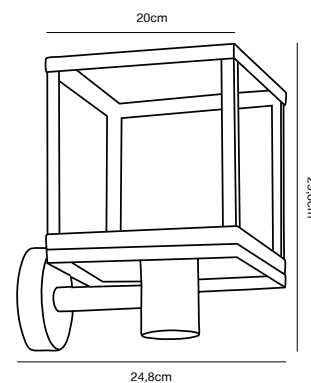

FOLD 15 Wall light by Bønnelycke MDD

Masterbox Qty. 3
Size H: 21 cm, W: 14,8 cm, D: 5 cm
IP Class IP54, Class 1 (Earth contact)
Lightsource LED Module - 2X3,5W
LED, 200 Lumen, 3000 Kelvin, 30000 Hours, RA 0,
Beamangle 205°

*15 year guarantee
on corrosion

Features

3 light effects included
Both up- and down-light
Built-in parallel connection
Designed by Bønnelycke MDD
Designed for both outdoor and bathroom use
5 year LED guarantee

DALTON Wall light by Bønnelycke MDD

Masterbox Qty. 3
Size H: 29,6 cm, W: 20 cm, D: 24,8 cm
IP Class IP44, Class 1 (Earth contact)
Lightsource E27 - Not included

Features

Build-in parallel connection