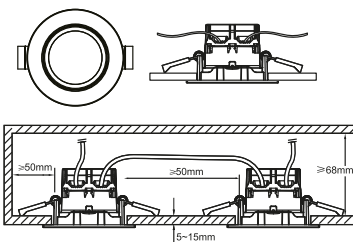

**Features**

- Stepless dimmable 0-100% by wall dimmer excl.
- Parallel connection possible
- 5 year LED guarantee

**White 71810101**  
Plastic/Metal

**Brushed steel 71810132**  
Plastic/Metal