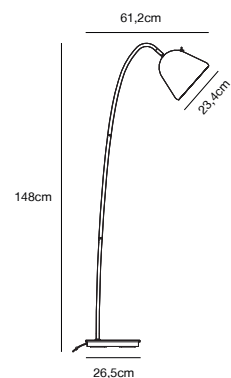

FLEUR 15 Table lamp by Says Who

1. **Masterbox** Qty. 3
   Size H: 49 cm, W: 20 cm, L: 38,4 cm, Shade Ø: 15,3 cm,
   Tube Ø: 1,25 cm, Base Ø: 20 cm, Tilt angle: 90°
   IP Class IP20, Class 2 (Double isolated)
   Cable White 150 cm, non replaceable. Switch on the fixture
   Lightsource E14 - not included
   Can not be dimmed

1. **Features**
   Vintage design
   Elegant brass details
   On/off rocking switch
   Adjustable lamp head for a directional light

FLEUR 24 Floor lamp by Says Who

1. **Masterbox** Qty. 2
   Size H: 148 cm, W: 26,5 cm, L: 61,2 cm, Shade Ø: 23,4 cm,
   Tube Ø: 1,6 cm, Base Ø: 26,5 cm, Tilt angle: 64°
   IP Class IP20, Class 2 (Double isolated)
   Cable White 150 cm, non replaceable. Switch on the fixture
   Lightsource E27 - not included
   Can not be dimmed

1. **Features**
   Vintage design
   Elegant brass details
   On/off rocking switch
   Adjustable lamp head for a directional light