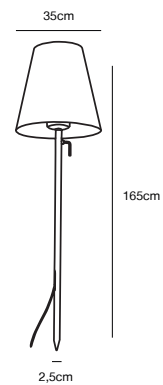

Features

Spear for effortless placement
Mesh light and shadow effect
Designed by Bønnelycke MDD

Galvanized 77479931*
Galvanized steel/Plastic