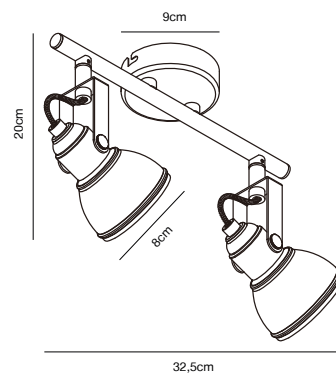

White 45730101
Metal

Black 45730103
Metal

ASLAK 2-Spot Spot light

1. **Masterbox** Qty. 3
   Size L: 32,5 cm, D: 20 cm, Shade Ø: 8 cm, Base: Ø 9 cm
   IP Class IP20, Class 2 (Double isolated)
   Lightsource GU10 - not included
   Can be dimmed by choosing a dimmable bulb

1. **Features**
   Industrial style
   Tilting and turning shade
   Same color inside as outside
   Can be used on both wall and ceiling

White 45740101
Metal