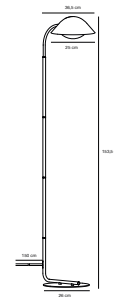

NEW Black 2213101003
Metal

FREYA Wall light by Says Who

Masterbox Qty. 3
Size H: 26 cm, W: 35 cm, L: 35 cm, Shade Ø: 25 cm,
Tube Ø: 1,15 cm
IP Class IP20, Class 2 (Double isolated)
Cable Black 150 cm, non replaceable. Switch on the cable
Lightsource E14 - not included
Can not be dimmed

Features
Organically shaped wall lamp in Nordic design
Non-visible light source for an indirect light
Removeable lower shade for easy change of bulb