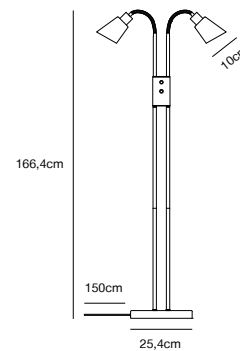

Black 2112811003
Metal/Opal glass

MOLLI Wall light

Masterbox	Qty. 3
Size	H: 22,5 cm, W: 11 cm, L: 16,8 cm, D: 16,8 cm, Shade Ø: 10 cm, Base Ø: 11 cm, Tilt angle: 90°
IP Class	IP20, Class 2 (Double isolated)
Cable	Black 150 cm, replaceable. Switch on the fixture
Lightsource	E14 - not included Can not be dimmed

Features

Minimalist and classic design
Oblique, opal glass shade
Adjustable lamp head for a directional light