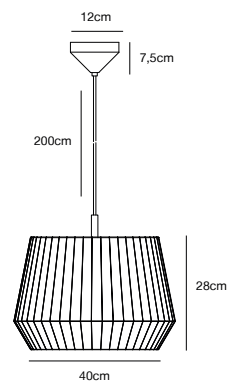

White 2112373001
Textile/Metal