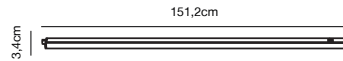

White 2111016101
Plastic

RENTON 30 4000K Batten Light Fitting

Masterbox Qty. 6
Size W: 2,4 cm, L: 31,2 cm, D: 3,4 cm,
IP Class IP20, Class 2 (Double isolated)
Switch On the fixture
Lightsource LED Module, 4000 Kelvin, 35000 Hours, RA 80,
Beamangle 130°, Cannot be dimmed

Features

Parallel connection possible
Ideally suited for under cabinet lighting
Connection cable included
Switch on body
5 year LED guarantee