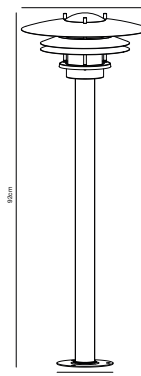

Black 211811003
Metal/Plastic

Galvanized 211811031
Galvanized steel/Plastic

ARKI 35 Wall light by Bønnelycke MDD

Masterbox Qty. 2
Size H: 27,6 cm, D: 40,7 cm, Shade Ø: 35 cm, Base Ø: 11,6 cm
IP Class IP54, Class 1 (Earth contact)
Lightsource E27 - Not included

Features

Oversize architectural luminaire