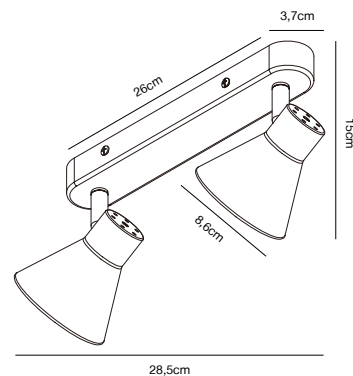

EIK 2-Spot Spot light

Masterbox	Qty. 3
Size	H: 15 cm, W: 28,5 cm, L: 28,5 cm, D: 15 cm, Shade Ø: 8,5 cm, Base: 26 x 3,7 cm, Tilt angle: 320°
IP Class	IP20, Class 1 (Earth contact)
Canopy	Material: Metal. Dimension: 2,5 cm
Lightsource	GU10 - not included Can be dimmed by choosing a dimmable bulb

Features
Contemporary and simple style
Tilting and turning shade
Can be used on both wall and ceiling