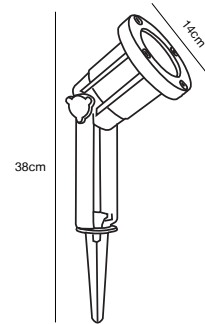

Stainless steel 77029934
Stainless steel

TAURUS Spot light

Masterbox	Qty. 3
Size	H: 31 cm, Ø: 10 cm
IP Class	IP54, Class 1 (Earth contact)
Cable	Black 150 cm, non replaceable
Lightsource	GU10 - Not included

Features

Suitable for GU10 bulb
Fixed 1,5 meter cable