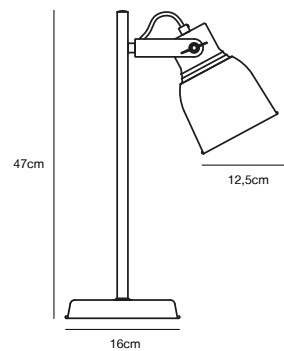

ADRIAN 12 Table lamp

1. **Masterbox** Qty. 3
   Size H: 46,5 cm, W: 29,5 cm, L: 29,5 cm, Shade Ø: 12,5 cm,
   Tube Ø: 43 cm, Base Ø: 16,5 cm, Tilt angle: 120°
   IP Class IP20, Class 2 (Double isolated)
   Cable Textile cable: Black/White 150 cm, non replaceable. Switch on
   the base
   Lightsource E27 - not included
   Can not be dimmed

1. **Features**
   Industrial style
   Tilting and turning shade

ADRIAN Floor lamp

1. **Masterbox** Qty. 2
   Size H: 143 cm, W: 38 cm, L: 38 cm, Shade Ø: 12,5 cm,
   Tube Ø: 114 cm, Base Ø: 23 cm, Tilt angle: 45°
   IP Class IP20, Class 2 (Double isolated)
   Cable Textile cable: Black/White 180 cm, non replaceable. Switch on
   the base
   Lightsource E27 - not included
   Can not be dimmed

1. **Features**
   Industrial style
   Flexible arm to direct light where needed