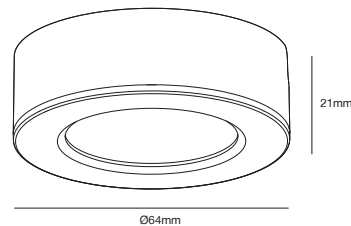

Moodmaker™ Step Dimming

FALLON Long Surface downlight

Masterbox Qty. 3
Size D: 12 cm, Ø: 10 cm,
IP Class IP20, Class 2 (Double isolated)
Lightsource LED Module - 8.5W LED, 500 Lumen, 2700 Kelvin,
20000 Hours, RA 80, Beamangle 110°, Has built-in
dimmable light source with Moodmaker™ functionality

Features
3-step Moodmaker™ dimming by your regular wall switch
Parallel connection possible
External connector block included
5 year LED guarantee

White 2015450101
Plastic

Black 2015450103
Plastic

Brushed Nickel 2015450155
Plastic

Moodmaker™ Step Dimming

KITCHENIO 1-Kit Surface downlight

Masterbox Qty. 3
Size H: 2,1 cm, Ø: 6,4 cm
IP Class IP20, Class 2 (Double isolated)
Lightsource LED Module - 2W LED, 170 Lumen, 3000/4000 Kelvin,
25000 Hours, RA 80, Beamangle 110°, Has built-in
dimmable light source with Moodmaker™ functionality

Features
2-step Moodmaker™ (3000/4000 kelvin) by your regular wall switch
Parallel connection possible
Recessed and surface mounting possible
Cable included (60 cm)
5 year LED guarantee