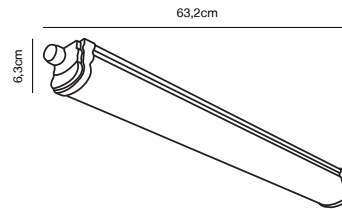

### Features

Upgraded generation - lumen uplift  
Parallel connection possible  
Twist lock - Easy connect  
Centred wiring - new higher brackets cable lead  
IP65 - In and outdoor use  
5 year LED guarantee