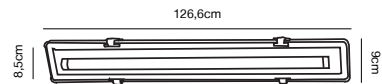

Grey 27396101
Plastic

WORKS IP65 1x18W LED Batten Light Fitting

Masterbox Qty. 6
Size H: 9 cm, W: 8,5 cm, L: 126,6 cm,
IP Class IP65, Class 1 (Earth contact)
Lightsources G13, Max 20W, Incl. 18W
T8 LED, 1620 Lumen, 4000 Kelvin, 15000 Hours, RA 80,
Beamangle 120°, Cannot be dimmed

Features

Parallel connection possible
IP65 - In and outdoor use
Easy Connect