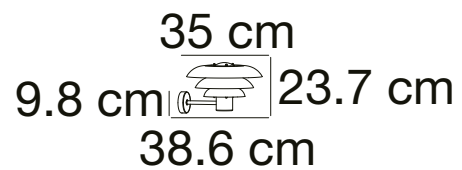

Black 2118061003
Metal

NEW Sanded 2118061008
Metal

Galvanized 2118061031*
Galvanized steel

Parallel connection

*15 year guarantee on corrosion

KURNOS 20 Wall light

Masterbox Qty. 3
Size H: 18,2 cm, D: 25,6 cm, Shade Ø: 20 cm, Base: 9.8 cm
IP Class IP54, Class 1 (Earth contact)
Lightsource E14 - Not included

Features
Parallel connection possible
Only one visible screw

Black 2118071003
Metal

NEW Sanded 2118071008
Metal

Galvanized 2118071031*
Galvanized steel

Parallel connection

*15 year guarantee on corrosion

KURNOS 35 Wall light

Masterbox Qty. 2
Size H: 23,7 cm, D: 38,6 cm, Shade Ø: 35 cm, Base: 9.8 cm
IP Class IP54, Class 1 (Earth contact)
Lightsource E27 - Not included

Features
Parallel connection possible
Only one visible screw