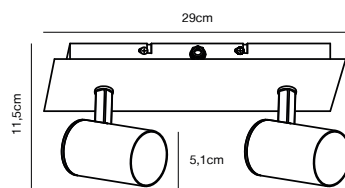

FRIDA Wall light

1. **Masterbox** Qty. 6
   Size H: 11,5 cm, D: 11,5 cm, Shade Ø: 5,1 cm, Base: 8,5 x 8,5 cm, Tilt angle: 90°
   IP Class IP20, Class 2 (Double isolated)
   Cable White 150 cm, replaceable. Switch on the cable
   Lightsource GU10 - not included
   Can not be dimmed

1. **Features**
   Contemporary and simple style
   Adjustable lamp head for a directional light

White 49810101
Metal

FRIDA 2-Spot Spot light

1. **Masterbox** Qty. 3
   Size W: 8 cm, L: 29 cm, D: 11,5 cm, Shade Ø: 5,1 cm, Base: 29 x 6 cm, Tilt angle: 90°
   IP Class IP20, Class 2 (Double isolated)
   Lightsource GU10 - not included
   Can be dimmed by choosing a dimmable bulb

1. **Features**
   Contemporary and simple style
   Adjustable lamp head for a directional light
   Can be used on both wall and ceiling