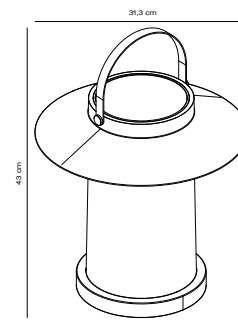

TEMPLE 35 Battery light by Says Who

Masterbox Qty. 3
Size H: 30,4 cm, W: 31,3 cm, L: 31,3 cm, Shade Ø: 31,3 cm, Base Ø: 19 cm
IP Class IP54, Class 3 (12V)
Cable Black 100 cm. Switch on the base
Lightsource LED Module, 138 Lumen, 3000 Kelvin, RA 80

Features
Durable materials well-suited for harsh weather
Solar charged
Turns on automatically when darkness falls