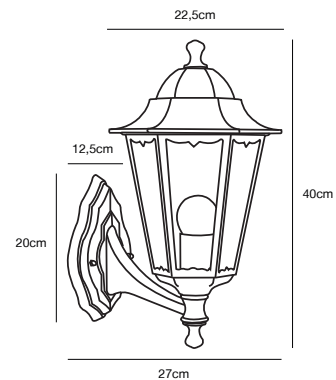

*15 year guarantee on corrosion

BLOKHUS Garden light

Masterbox Qty. 3
Size H: 92 cm, Shade Ø: 22 cm, Tube Ø: 3,5 cm, Base Ø: 15 cm
IP Class IP54, Class 2 (Double isolated)
Lightsource E27 - Not included

Features
Build-in parallel connection
Can be mounted on Nordlux base unit

CARDIFF Up Wall light

Masterbox Qty. 3
Size H: 40 cm, W: 22,5 cm, D: 27 cm, Base: 12,5 x 20 cm
IP Class IP44, Class 1 (Earth contact)
Lightsource E27 - Not included

Features
Romantic design