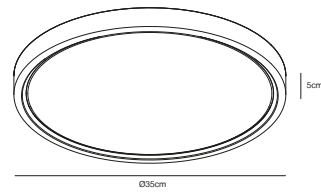

Moodmaker™ Step Dimming