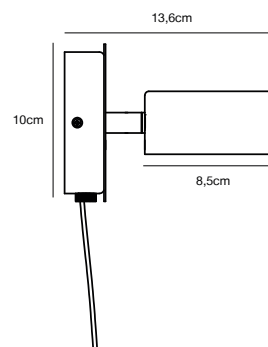

Features

- Scandinavian minimalistic design
- Moodmaker™ 3-step dimmable with memory function
- 350 lumen per lamp head
- Adjustable joint and flexible lamp head for a directional light
- 5 year LED guarantee