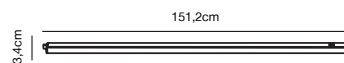

White 2111046101
Plastic

RENTON 110 4000K Batten Light Fitting

Masterbox Qty. 6
Size W: 2,4 cm, L: 111,2 cm, D: 3,4 cm,
IP Class IP20, Class 2 (Double isolated)
Cable On the fixture
Lightsource LED Module, 4000 Kelvin, 35000 Hours, RA 80,
Beamangle 130°, Cannot be dimmed

Features

Parallel connection possible
Ideally suited for under cabinet lighting
Connection cable included
Switch on body
Extendable by connecting multiple rails
5 year LED guarantee

White 2111056101
Plastic

RENTON 150 4000K Batten Light Fitting

Masterbox Qty. 6
Size W: 2,4 cm, L: 151,2 cm, D: 3,4 cm,
IP Class IP20, Class 2 (Double isolated)
Cable On the fixture
Lightsource LED Module, 4000 Kelvin, 25000 Hours, RA 80,
Beamangle 130°, Cannot be dimmed

Features

Parallel connection possible
Ideally suited for under cabinet lighting
Connection cable included
Switch on body
Extendable by connecting multiple rails
5 year LED guarantee