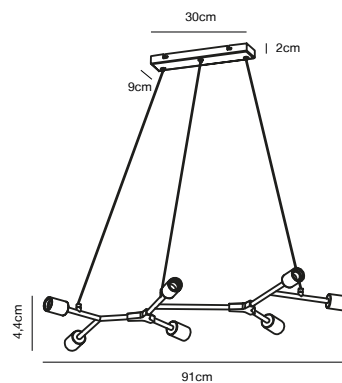

Black 47091003
Metal/Opal Glass

Brass 47091025
Metal/Opal Glass

GRANT Wall light

- **Masterbox** Qty. 3
- **Size** H: 16,4 cm, D: 20,7 cm, Shade Ø: 14,5 cm, Base: Ø 10 cm
- **IP Class** IP20, Class 2 (Double isolated)
- **Cable** Black/White 200 cm, replaceable. Switch on the cable
- **Lightsource** E14 - not included
  Can not be dimmed

Features

- Art deco style
- Matt white opal mouth blown glass
- Provides a soft, diffused light

Black 2010303003
Metal

JOSEFINE 7-Spot Pendant

- **Masterbox** Qty. 3
- **Size** H: 4,4 cm, W: 91 cm, L: 45 cm
- **IP Class** IP20, Class 2 (Double isolated)
- **Cable** Black 200 cm, non replaceable
- **Canopy** Color: Black, Material: Metal. Dimension: 30,2 x 9 cm
- **Lightsource** E27 - not included
  Can be dimmed by choosing a dimmable bulb

Features

- Industrial style
- Industrial expression with raw, masculine tubes
- New interpretation of a traditional chandelier
- Design your own lamp expression with beautiful decorative bulbs