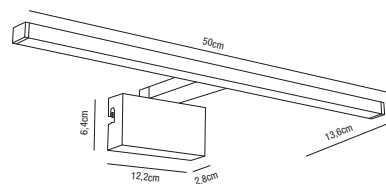

Chrome 62329933
Metal/Glass

Black 62329903
Metal/Glass

MARINA Bathroom lighting by KB

Masterbox Qty. 3
Size H: 15 cm, W: 8,6 cm, D: 14 cm, Shade Ø: 5,5 cm
IP Class IP44, Class 2 (Double isolated)
Lightsource G9 - not included, Max. 40W,
Can be dimmed by choosing a dimmable bulb

Features
Manually blown sandblasted glass

MARLEE Bathroom lighting

Masterbox Qty. 3
Size H: 3,8 cm, W: 13,6 cm, L: 50 cm,
IP Class IP44, Class 2 (Double isolated)
Lightsource LED Module, 800 Lumen, 3000 Kelvin, 25000 Hours,
RA 90, Beamangle 120°, No, cannot be dimmed

Features
Incl. three different installation possibilities
Can be mounted on a wall, on a mirror or on a cabinet
IP44 protected for water splashing in all directions
RA90 natural light and 800 lumen
5 year LED guarantee