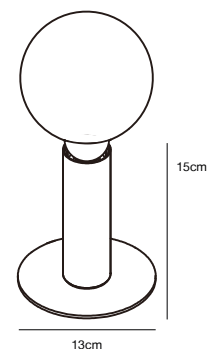

TIME Table lamp by Says Who

1. **Masterbox** Qty. 3
   Size H: 34 cm, W: 26,7 cm, L: 26,7 cm, Shade Ø: 26,7 cm, Base Ø: 12,5 cm
   IP Class IP20, Class 2 (Double isolated)
   Cable Textile cable: Black 150 cm, non replaceable. Switch on the fixture
   Lightsource E27 - not included
   Can not be dimmed

1. **Features**
   Scandinavian contemporary style
   Upward and downward light
   Mix of matte metal and opal glass
   On/off touch function on the base

DEAN Table lamp by Bønnelycke MDD

1. **Masterbox** Qty. 3
   Size H: 15 cm, Base Ø: 13 cm
   IP Class IP20, Class 2 (Double isolated)
   Cable Black 180 cm, non replaceable. Switch on the cable
   Lightsource E27 - not included
   Can not be dimmed

1. **Features**
   Contemporary and simple style
   Design your own luminaire with a decorative bulb