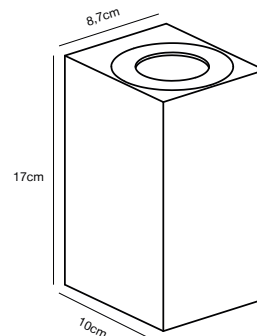

Features

Both up- and down-light
Build-in parallel connection

*15 year guarantee
on corrosion