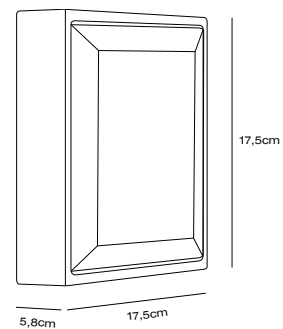

Parallel connection

NICO Round 22 Wall light

Masterbox Qty. 3
Size H: 23,5 cm, W: 7,7 cm, L: 7,7 cm
IP Class IP54, Class 1 (Earth contact)
Lightsource GU10 - Not included

Features
Lights both up and down
Easy installation
Parallel connection possible

OLIVER Square Wall light

Masterbox Qty. 3
Size H: 17,5 cm, W: 17,5 cm, L: 17,5 cm
IP Class IP54, Class 1 (Earth contact)
Lightsource LED Module, 600 Lumen, 2700 Kelvin, 30000 Hours, RA 80

Features
Versatile wall light
Replaceable covers change the look (two included)
Backlight effect
High lumen output
Entry for cables outside on wall
5 year LED guarantee