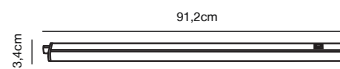

White 2111026101
Plastic

RENTON 55 4000K Batten Light Fitting

Masterbox Qty. 6
Size W: 2,4 cm, L: 56,2 cm, D: 3,4 cm,
IP Class IP20, Class 2 (Double isolated)
Switch On the fixture
Lightsources LED Module, 4000 Kelvin,
35000 Hours, RA 80, Beamangle 130°, Cannot be dimmed

Features

Parallel connection possible
Ideally suited for under cabinet lighting
Connection cable included
Switch on body
Extendable by connecting multiple rails
5 year LED guarantee

White 2111036101
Plastic

RENTON 90 4000K Batten Light Fitting

Masterbox Qty. 6
Size W: 2,4 cm, L: 91,2 cm, D: 3,4 cm,
IP Class IP20, Class 2 (Double isolated)
Cable On the fixture
Lightsources LED Module, 4000 Kelvin, 35000 Hours, RA 80,
Beamangle 130°, Cannot be dimmed

Features

Parallel connection possible
Ideally suited for under cabinet lighting
Connection cable included
Switch on body
Extendable by connecting multiple rails
5 year LED guarantee