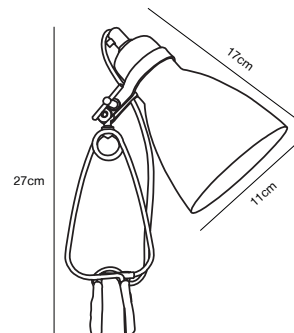

White 72991001
Metal

Black 72991003
Metal

CYCLONE Wall light

1. **Masterbox** Qty. 6
   Size H: 37 cm, W: 12,5 cm, D: 37 cm, Shade Ø: 11 cm,
   Tube Ø: 1,1 cm, Base: Ø 12,5 cm
   IP Class IP20, Class 1 (Earth contact)
   Cable Black/White. Switch on the fixture
   Lightsource E14 - not included
   Can not be dimmed

1. **Features**
   Contemporary classic style
   Flexible arms for a directional light
   Supplied without cable

CYCLONE Clamp lamp

1. **Masterbox** Qty. 3
   Size H: 27 cm, Shade Ø: 11 cm
   IP Class IP20, Class 2 (Double isolated)
   Cable Black/White 200 cm, non replaceable. Switch on the cable
   Lightsource E14 - not included
   Can not be dimmed

1. **Features**
   Contemporary classic style
   Clamp for fasten on shelf or other edge
   Flexible arms for a directional light