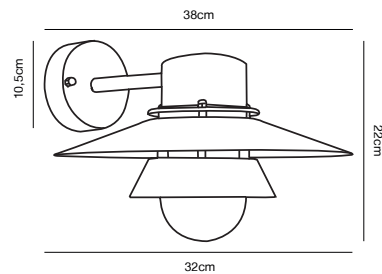

VIRUM Wall light

Masterbox Qty. 3
Size H: 22 cm, D: 38 cm, Shade Ø: 32 cm, Base: 10.5 cm
IP Class IP44, Class 2 (Double isolated)
Lightsource E27 - Not included

Features
Build-in parallel connection

Copper 24381030*
Copper/Plastic