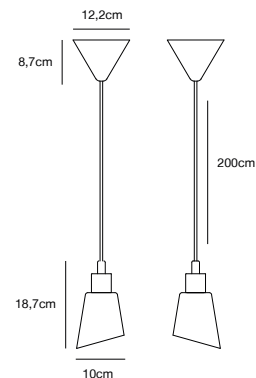

Features

- Minimalist and classic design
- Oblique, opal glass shade
- Set of 2 pcs.