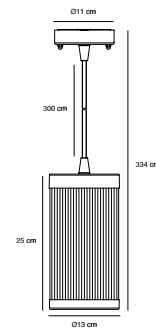

Features

- Durable, powder coated metal
- Ripped diffuser creates a pleasant light
- Parallel connection possible

NEW White 2218075001
Aluminium