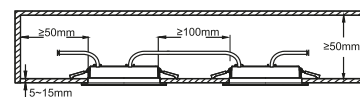

Moodmaker™ Step Dimming

Step 1
All on

Step 2
Center on

Step 3
Ring on