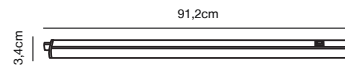

White 47806101
Plastic

RENTON 110 2700K Batten Light Fitting

Masterbox Qty. 6
Size W: 2,4 cm, L: 111,2 cm, D: 3,4 cm,
IP Class IP20, Class 2 (Double isolated)
Cable On the fixture
Lightsource LED Module - 15W LED, 1450 Lumen, 2700 Kelvin,
35000 Hours, RA 80, Beamangle 130°, Cannot be dimmed

Features

Parallel connection possible
Ideally suited for under cabinet lighting
Connection cable included
Switch on body
Extendable by connecting multiple rails
5 year LED guarantee