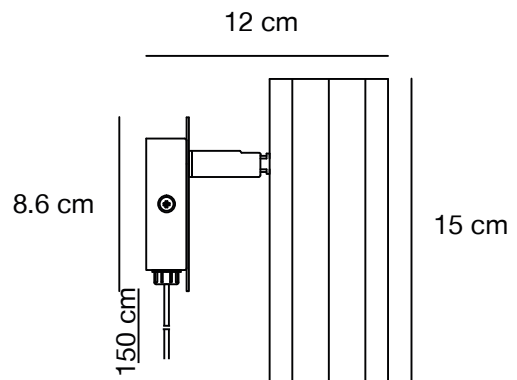

ALANIS Wall light by Says Who

Masterbox	Qty. 3
Size	H: 15 cm, W: 8,6 cm, L: 8,6 cm, Shade Ø: 6 cm, Base Ø: 8,6 cm, Tilt angle: 90°
IP Class	IP20, Class 2 (Double isolated)
Cable	White/Black 150 cm, replaceable. Switch on the base
Lightsource	GU10 - not included Can not be dimmed

Features

Minimalist and streamlined design
10-sided profile giving a streamlined, yet soft look
Use as wall lamp or spot
On/off switch on top of lamp head

MAGIA 18 Pendant by Says Who

Masterbox	Qty. 3
Size	H: 24,5 cm, W: 18 cm, L: 18 cm, Shade Ø: 18 cm
IP Class	IP20, Class 2 (Double isolated)
Cable	White/Black 200 cm, non replaceable
Canopy	Color: White/Black, Material: Metal. Dimension: 12 cm
Lightsource	E27 - not included Can be dimmed by choosing a dimmable bulb

Features

Nordic contemporary design
Mouth blown colour fading glass
With opal white light diffuser for a soft light (optional)
Can be used without the diffuser and with a decorative bulb of your own choosing