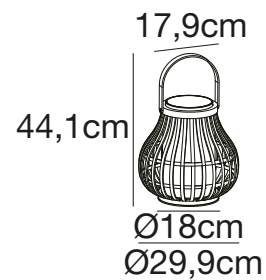

BOB Battery light by Says Who EXEMPT

1. **Masterbox** Qty. 2
   Size H: 39,6 cm, W: 29,4 cm, L: 31,8 cm, Shade Ø: 29,4 cm, Base Ø: 18 cm
   IP Class IP44, Class 3 (12V)
   Cable Black 100 cm. Switch on the fixture
   Lightsource SolarLed - 4W LED, 300 Lumen, 2700 Kelvin, 30000 Hours, RA 80, Beamangle 240°

1. **Features**
   Solar charged
   High light output (300 lumen)
   Turns on automatically when darkness falls
   30 cm high (suitable for Kettle spike and tripod)
   5 year LED guarantee

LEO Battery light by Says Who EXEMPT

1. **Masterbox** Qty. 2
   Size H: 30 cm, Ø: 29.9 cm, Shade Ø: 29,9 cm, Base Ø: 18 cm
   IP Class IP44, Class 3 (12V)
   Cable Black 100 cm. Switch on the base
   Canopy . Dimension: A cm
   Lightsource SolarLed - 4W LED, 300 Lumen, 2700 Kelvin, 30000 Hours, RA 80, Beamangle 240°

1. **Features**
   Solar charged
   High light output (300 lumen)
   Turns on automatically when darkness falls
   30 cm high (suitable for Kettle spike and tripod)
   5 year LED guarantee