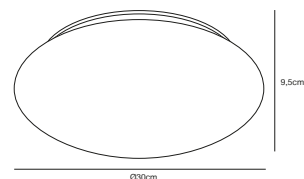

White 2015176101
Metal/Plastic

MONTONE 25 Ceiling light

Masterbox Qty. 3
Size H: 8 cm, Ø: 25 cm
IP Class IP44, Class 1 (Earth contact)
Lightsource LED Module - 8W LED, 800 Lumen, 2700 Kelvin,
20000 Hours, RA 80, Beamangle 120°, Cannot be dimmed

Features

DOB: Driver-on-Board LED technology
Suitable for humid areas (IP44)
5 year LED guarantee

White 2015196101
Metal/Plastic

MONTONE 30 Ceiling light

Masterbox Qty. 3
Size H: 9,5 cm, Ø: 30 cm
IP Class IP44, Class 1 (Earth contact)
Lightsource LED Module - 10W LED, 1000 Lumen, 2700 Kelvin,
20000 Hours, RA 80, Beamangle 120°, Cannot be dimmed

Features

DOB: Driver-on-Board LED technology
Suitable for humid areas (IP44)
5 year LED guarantee