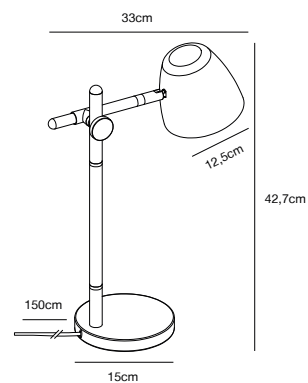

THEO Pendant by Says Who

Masterbox	Qty. 2
Size	H: 16 cm, W: 12,5 cm, L: 92,6 cm, Shade Ø: 12,5 cm
IP Class	IP20, Class 2 (Double isolated)
Cable	Textile cable: Black 200 cm, non replaceable
Canopy	Color: Black, Material: Metal. Dimension: 50 x 4 cm
Lightsource	GU10 - not included Can be dimmed by choosing a dimmable bulb

Features

Soft natural design
Elegant mix of wood and metal

THEO Table lamp by Says Who

Masterbox	Qty. 2
Size	H: 42,7 cm, W: 15 cm, L: 33 cm, Shade Ø: 12,5 cm, Tube Ø: 1,9 cm, Base Ø: 15 cm, Tilt angle: 90°
IP Class	IP20, Class 2 (Double isolated)
Cable	Textile cable: Black 150 cm, non replaceable. Switch on the cable
Lightsource	GU10 - not included Can not be dimmed

Features

Soft natural design
Elegant mix of wood and metal
Adjustable lamp head for a directional light