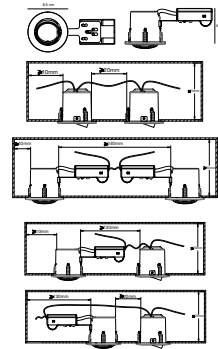

Brushed steel 71820132
Plastic/Metal

MIXIT PRO Downlight

- **Masterbox** Qty. 3
- **Size** H: 13,5 Ø: 8,5 cm
- **IP Class** IP23, Class 2 (Double isolated)
- **Lightsource** GU10 - not included, Max. 8W LED,
  Can be dimmed by choosing a dimmable bulb

Features

- Ideally suited for combination with Nordlux Smart
- Can be mounted directly into insulation
- Parallel connection possible
- Connector block included