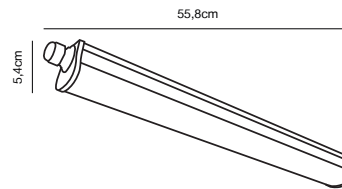

Grey 49666110
Plastic

WESTPORT 120 Single Batten Light Fitting

Masterbox Qty. 6
Size W: 5,4 cm, L: 115,8 cm, D: 5,4 cm,
IP Class IP65, Class 2 (Double isolated)
Lightsource LED Module - 23W LED, 2160 Lumen, 4000 Kelvin,
25000 Hours, RA 80, Beamangle 125°, Cannot be dimmed

Features
IP65 - In and outdoor use
5 year LED guarantee