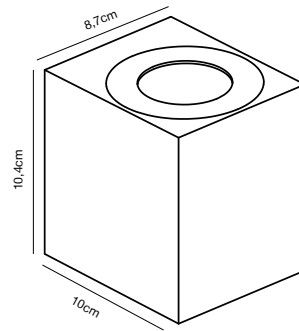

CANTO Kubi 2 Wall light by Bønnelycke MDD

Masterbox Qty. 3
Size H: 10,4 cm, W: 8,7 cm, D: 10 cm
IP Class IP44, Class 1 (Earth contact)
Lightsource LED Module - 2x6W
LED, 500 Lumen, 2700 Kelvin, 25000 Hours, RA 80,
Beamangle 120°

Features

3 light effects included
Both up- and down-light
Build-in parallel connection
5 year LED guarantee

*15 year guarantee
on corrosion

CANTO Maxi kubi 2 Wall light by Bønnelycke MDD

Masterbox Qty. 3
Size H: 17 cm, W: 8,7 cm, D: 10 cm
IP Class IP44, Class 1 (Earth contact)
Lightsource GU10 - Not included