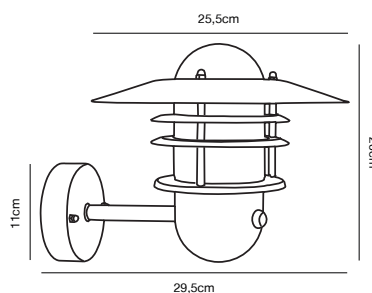

*15 year guarantee
on corrosion

Galvanized 74481031*
Galvanized steel

AGGER Wall light

Masterbox Qty. 3
Size H: 20 cm, D: 29,5 cm, Shade Ø: 25,5 cm, Base: 11 cm
IP Class IP54, Class 2 (Double isolated)
Lightsource E27 - Not included

Features
Build-in parallel connection

*15 year guarantee
on corrosion

Galvanized 74501031*
Galvanized steel/Glass

AGGER Sensor Wall light

Masterbox Qty. 3
Size H: 20 cm, D: 29,5 cm, Shade Ø: 25,5 cm, Base: 11 cm
IP Class IP54, Class 2 (Double isolated)
Lightsource E27 - Not included

Features
Build-in parallel connection
Build-in daylight and motion sensor