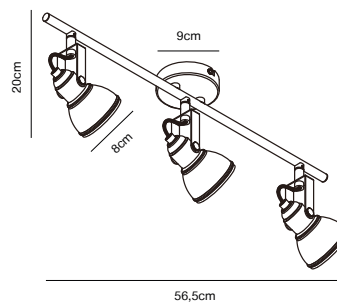

ASLAK 3-Spot Spot light

1. **Masterbox** Qty. 3
   Size L: 56,5 cm, D: 20 cm, Shade Ø: 8 cm, Base: Ø 9 cm
   IP Class IP20, Class 2 (Double isolated)
   Lightsource GU10 - not included
   Can be dimmed by choosing a dimmable bulb

1. **Features**
   Industrial style
   Tilting and turning shade
   Same color inside as outside
   Can be used on both wall and ceiling