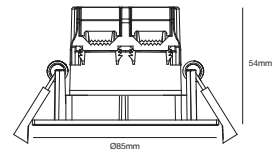

Built-in height 8,8 cm

Cutout Ø 7,2 cm

White 2015650101
Metal

Black 2015650103
Metal

Brushed Nickel 2015650155
Metal

Dorado Smart Downlight

Masterbox Qty. 6
Size H: 7 cm, Ø: 8.5 cm
IP Class IP65, Class 2 (Double isolated)
Lightsource LED Module - 4,7W
LED, 360 Lumen, 2200-6500 Kelvin, 20000 Hours, RA 80,
Beamangle 36°
Built-in dimmable light source with Nordlux Smart
functionality

Features

IP 65 protection for both outdoor and bathroom use
Bluetooth connection to Nordlux Smart Light
Adjustable kelvin and lumen output