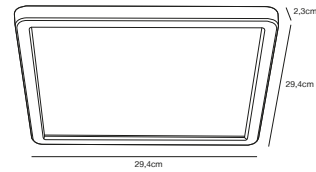

White 2015056101
Plastic

Brushed Nickel 2015056155
Plastic

OJA 29 Square IP20 3000/4000K Ceiling light

Masterbox Qty. 3
Size H: 2,3 cm, Ø: 29,4 cm
IP Class IP20, Class 2 (Double isolated)
Lightsource LED Module - 14,5W
LED, 1600 Lumen, 3000/4000 Kelvin, 30000 Hours, RA 80,
Beamangle 120°,
Has built-in dimmable light source
with Moodmaker™ functionality

Features
3-step Moodmaker™ (3000/4000 kelvin) by your regular wall switch
Night light with backlight effect
Easy twist lock connection and easy installation
5 year LED guarantee

Moodmaker™ Step Dimming

Step 1
4000K

Step 2
3000K

Step 3
20% 3000K

Black 2015066103
Plastic

Chrome 2015066133
Plastic

OJA 29 Square IP54 3000/4000K Ceiling light

Masterbox Qty. 3
Size H: 2,5 cm, Ø: 30 cm
IP Class IP54, Class 2 (Double isolated)
Lightsource LED Module - 14,5W LED, 1600 Lumen, 3000/4000 Kelvin, 30000 Hours,
RA 80, Beamangle 120°,
Has built-in dimmable light source with
Moodmaker™ functionality

Features
3-step Moodmaker™ (3000/4000 kelvin) by your regular wall switch
Night light with backlight effect
Easy twist lock connection and easy installation
5 year LED guarantee

Moodmaker™ Step Dimming

Step 1
4000K

Step 2
3000K

Step 3
20% 3000K