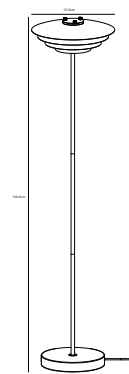

NEW White 2213485001
Metal

NEW Grey 2213485010
Metal

BRETAGNE Table lamp by Kaare Bækgaard

Masterbox Qty. 3
Size H: 46 cm, W: 30 cm, L: 30 cm, Shade Ø: 30 cm, Tube Ø: 1,2 cm, Base Ø: 16 cm
IP Class IP20, Class 2 (Double isolated)
Cable Grey/White 1.5 cm, non replaceable. Switch on the base
Lightsource G9 - not included
Can not be dimmed

Features

Scandinavian clean and soft lines
Multiple layered shades create a soft, diffused light
White coloured inside for optimal light
On/off rotary switch on lamp foot

NEW White 2213494001
Metal

NEW Grey 2213494010
Metal

BRETAGNE Floor lamp by Kaare Bækgaard

Masterbox Qty. 2
Size H: 150 cm, W: 38 cm, L: 38 cm, Shade Ø: 38 cm, Tube Ø: 1,6 cm, Base Ø: 28 cm
IP Class IP20, Class 2 (Double isolated)
Cable White/Grey 1.5 cm, non replaceable. Switch on the cable
Lightsource G9 - Not included
Can not be dimmed

Features

Scandinavian clean and soft lines
Multiple layered shades create a soft, diffused light
White coloured inside for optimal light
On/off floor switch