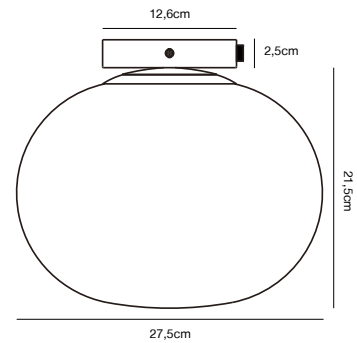

Black 2010103003
Metal