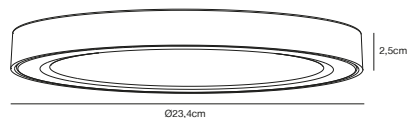

Moodmaker™ Step Dimming

Step 1
4000K

Step 2
3000K

Step 3
20% 3000K