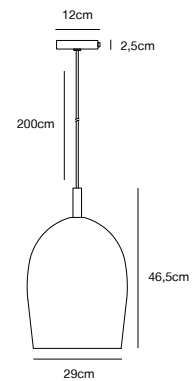

UMA 23 Pendant

- **Masterbox** Qty. 3
- **Size** H: 39,5 cm, W: 23 cm, L: 23 cm, Shade Ø: 23 cm
- **IP Class** IP20, Class 1 (Earth contact)
- **Cable** Textile cable: Black/Gold 200 cm, non replaceable
- **Canopy** Color: Black/Gold, Material: Metal. Dimension: 12 cm
- **Lightsource** E27 - not included
  Can be dimmed by choosing a dimmable bulb

- **Features**
- Modern and decorative design
- Mouth blown glass shade
- Characteristic twisted fabric cable

UMA 30 Pendant

- **Masterbox** Qty. 3
- **Size** H: 46,5 cm, W: 29 cm, L: 29 cm, Shade Ø: 29 cm
- **IP Class** IP20, Class 1 (Earth contact)
- **Cable** Textile cable: Gold/Black 200 cm, non replaceable
- **Canopy** Color: Gold/Black, Material: Metal. Dimension: 12 cm
- **Lightsource** E27 - not included
  Can be dimmed by choosing a dimmable bulb

- **Features**
- Modern and decorative design
- Mouth blown glass shade
- Characteristic twisted fabric cable