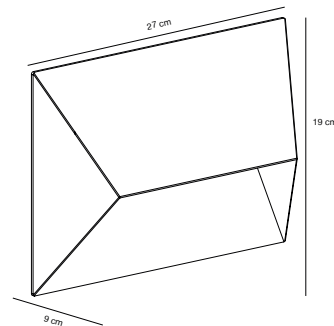

Parallel connection

PONTIO 15 Wall light by Says Who

Masterbox Qty. 3
Size H: 19 cm, W: 15 cm, L: 15 cm
IP Class IP54, Class 1 (Earth contact)
Lightsource GU10 - Not included

Features
Architectural design
Parallel connection possible
Elegant compact size

NEW White 2218191001
Aluminium

NEW Black 2218191003
Aluminium

NEW Sanded 2218191008
Aluminium

Parallel connection

PONTIO 27 Wall light by Says Who

Masterbox Qty. 3
Size H: 19 cm, W: 27 cm, L: 27 cm
IP Class IP54, Class 1 (Earth contact)
Lightsource GU10 - Not included

Features
Architectural design
Parallel connection possible
Double sockets for extra light output
Space for house number or resident text