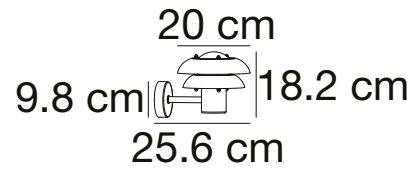

## KURNOS 20 Wall light

**Masterbox** Qty. 3  
**Size** H: 18,2 cm, D: 25,6 cm, Shade Ø: 20 cm, Base: 9.8 cm  
**IP Class** IP54, Class 1 (Earth contact)  
**Lightsource** E14 - Not included

**Features**  
Parallel connection possible  
Only one visible screw