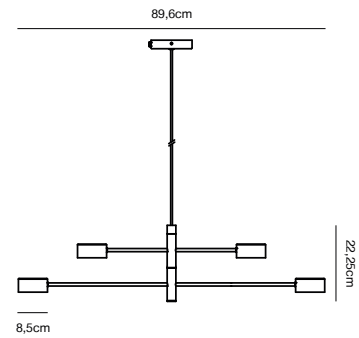

Features

- Scandinavian minimalistic design
- Moodmaker™ 3-step dimmable with memory function
- 350 lumen per lamp head
- Rotatable arms for creating your own style and directions
- 5 year LED guarantee

Black 2010813003
Metal