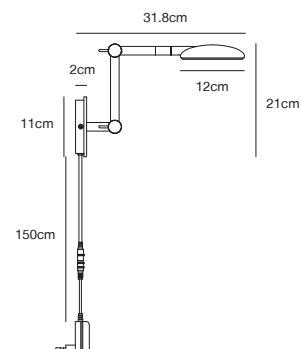

BEND Double Floor lamp by Says Who

1. **Masterbox** Qty. 2
   Size H: 135 cm, W: 25 cm, L: 53 cm, Shade Ø: 12 cm, Tube Ø: 1,6 cm, Base Ø: 25 cm, Tilt angle: 60°
   IP Class IP20, Class 3 (12V)
   Cable Textile cable: Black 150 cm, non replaceable. Switch on the fixture
   Lightsource LED Module - 2x5W LED, 410 Lumen, 2700 Kelvin, 20000 Hours, RA 80, Beamangle 110°
   Has built-in dimmable light source with Moodmaker™ functionality

Features

- Scandinavian minimalistic design
- Moodmaker™ Touch dimmable on fixture
- Adjustable arm and turn of lamp head for a directional light
- 5 year LED guarantee

BEND Wall light by Says Who

1. **Masterbox** Qty. 3
   Size H: 21 cm, W: 12 cm, L: 31,8 cm, D: 31,8 cm, Shade Ø: 12 cm, Tube Ø: 1,6 cm, Base Ø: 11 cm, Tilt angle: 90°
   IP Class IP20, Class 3 (12V)
   Cable Textile cable: Black 150 cm, non replaceable. Switch on the fixture
   Lightsource LED Module - 5W LED, 410 Lumen, 2700 Kelvin, 20000 Hours, RA 80, Beamangle 110°
   Has built-in dimmable light source with Moodmaker™ functionality

Features

- Scandinavian minimalistic design
- Moodmaker™ Touch dimmable on fixture
- Adjustable arm and turn of lamp head for a directional light
- 5 year LED guarantee