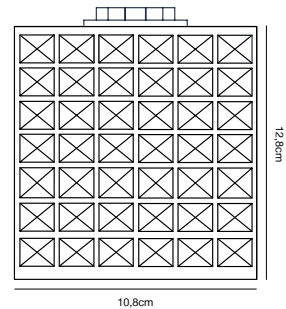

Black/Brass 50101003
Metal

LOTUS Wall light

- **Masterbox** Qty. 6
- **Size** H: 14 cm, D: 16 cm, Shade Ø: 6,6 cm, Base: Ø 9 cm, Tilt angle: 150°
- **IP Class** IP20, Class 2 (Double isolated)
- **Cable** White 150 cm, replaceable. Switch on the cable
- **Lightsource** E14 - not included
  Can not be dimmed

- **Features**
- Industrial style
- Adjustable lamp head for a directional light
- Black silk matt finish and polished brass details