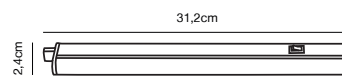

White 2110026101
Plastic

BITY 55 4000K Batten Light Fitting

Masterbox Qty. 4
Size H: 2,3 cm, L: 55 cm, D: 5,8 cm,
IP Class IP20, Class 2 (Double isolated)
Lightsource LED Module - 8,2W LED, 780 Lumen, 3000 Kelvin,
25000 Hours, RA 80, Beamangle 110°, Cannot be dimmed

Features

On/off by hand movement (motion sensor)
Installation brackets included
Rear cable entry
5 year LED guarantee

White 47416101
Plastic

LATONA 5W Batten Light Fitting

Masterbox Qty. 6
Size W: 2,4 cm, L: 31,2 cm, D: 3,4 cm,
IP Class IP20, Class 2 (Double isolated)
Lightsource LED Module - 5W LED, 420 Lumen, 3000/4000 Kelvin,
25000 Hours, RA 80, Beamangle 130°, Has built-in
dimmable light source with Moodmaker™ functionality

Features

2-step Moodmaker™ 3000K/4000K by switch on body
Ideally suited for under cabinet lighting
Parallel connection possible
Connection cable included
Extendable by connecting multiple rails
5 year LED guarantee