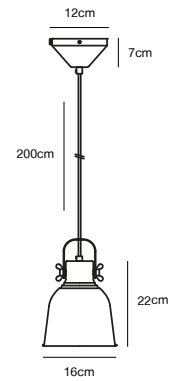

Anthracite 48793003
Metal

ADRIAN 25 Pendant

- **Masterbox** Qty. 3
- **Size** H: 36 cm, W: 25 cm, L: 25 cm, Shade Ø: 25 cm, Tilt angle: 180°
- **IP Class** IP20, Class 2 (Double isolated)
- **Cable** Textile cable: Black/White 200 cm, non replaceable
- **Canopy** Color: Black, Material: Metal. Dimension: 12 x 7 cm
- **Lightsource** E27 - not included
  Can be dimmed by choosing a dimmable bulb

- **Features**
- Industrial style
- Tilting and turning shade