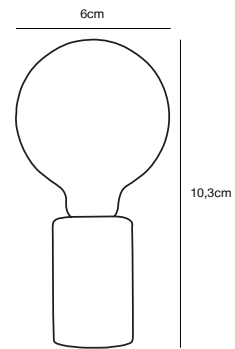

SIV Table lamp

1. **Masterbox** Qty. 3
   Size H: 10,3 cm, Ø: 6 cm
   IP Class IP20, Class 2 (Double isolated)
   Cable Textile cable: Black/White 180 cm, non replaceable. Switch on the cable
   Lightsource E27 - not included
   Can not be dimmed

Features

Nature style
Genuine marble in natures playful colours
Create your own design expression with a decorative bulb

ALANIS Pendant by Says Who

1. **Masterbox** Qty. 3
   Size H: 15 cm, W: 6 cm, L: 6 cm, Shade Ø: 6 cm
   IP Class IP20, Class 2 (Double isolated)
   Cable White/Black 200 cm, non replaceable
   Canopy Color: White/Black, Material: Plastic. Dimension: 8,5 cm
   Lightsource GU10 - not included
   Can be dimmed by choosing a dimmable bulb

Features

Minimalist and streamlined design
10-sided profile giving a streamlined, yet soft look
Hang three or more lamps together in a line or cluster