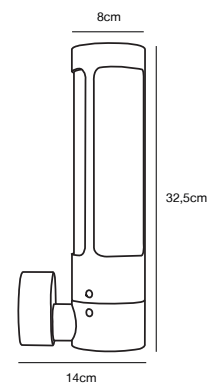

*15 year guarantee on corrosion

FUSE Garden light by Bønnelycke MDD

Masterbox Qty. 1
Size H: 165 cm, Shade Ø: 35 cm, Tube Ø: 2,5 cm
IP Class IP44, Class 2 (Double isolated)
Cable Black 500 cm,
Lightsource E27 - Not included

Features

Spear for effortless placement
Mesh light and shadow effect
Designed by Bønnelycke MDD

Parallel connection

*15 year guarantee on corrosion

HELIX Wall light by Bønnelycke MDD

Masterbox Qty. 3
Size H: 32,5 cm, D: 14 cm, Shade Ø: 8 cm
IP Class IP44, Class 1 (Earth contact)
Lightsource GU10 - Not included

Features

Parallel connection possible