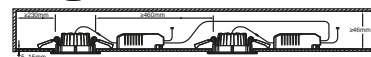

Parallel connection

Build in height
6,8 cm

Cutout Ø
7,2 cm

DORADO 3-Kit IP20 2700K Downlight

- **Masterbox** Qty. 3
- **Size** H: 5,4 cm, Ø: 8,5 cm
- **IP Class** IP20, Class 2 (Double isolated)
- **Lightsource** LED Module - 3X5,5W LED, 345 Lumen, 2700 Kelvin, 20000 Hours, RA 80, Beamangle 36°, Has built-in dimmable light source for wall dimmer

Features

- Stepless dimmable 0-100% by wall dimmer excl.
- Parallel connection possible
- Connector block included
- 5 year LED guarantee

Parallel connection

Build in height
4,6 cm

Cutout Ø
7,2 cm

DORADO 1-Kit IP65 2700K Downlight

- **Masterbox** Qty. 3
- **Size** H: 3,6 cm, Ø: 8,5 cm
- **IP Class** IP65, Class 2 (Double isolated)
- **Lightsource** LED Module - 5,5W LED, 345 Lumen, 2700 Kelvin, 20000 Hours, RA 80, Beamangle 100°, Has built-in dimmable light source for wall dimmer

Features

- Stepless dimmable 0-100% by wall dimmer excl.
- Ideally suited for bathroom zone 1-2 (IP65)
- Parallel connection possible
- Connector block included
- 5 year LED guarantee