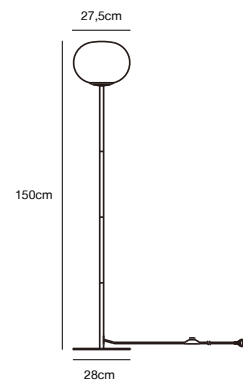

ALTON 27,5 Floor lamp

1. **Masterbox** Qty. 2
   Size H: 150 cm, Shade Ø: 27,5 cm
   IP Class IP20, Class 2 (Double isolated)
   Cable Textile cable: Black/White 150 cm, non replaceable. Switch on the cable
   Lightsource E27 - not included
   Can not be dimmed

1. **Features**
   Contemporary art deco style
   Mouth blown glass and exclusive details