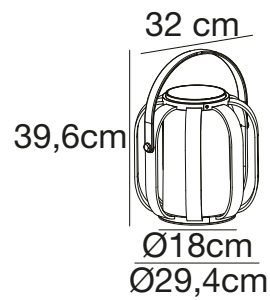

NEW Nature(brown) 2118095062
Bamboo/Plastic

LEO Battery light by Says Who EXEMPT

1. **Masterbox** Qty. 2
   Size H: 30 cm, Ø: 29.9 cm, Shade Ø: 29,9 cm, Base Ø: 18 cm
   IP Class IP44, Class 3 (12V)
   Cable Black 100 cm. Switch on the base
   Canopy . Dimension: A cm
   Lightsource SolarLed - 4W LED, 300 Lumen, 2700 Kelvin, 30000 Hours, RA 80, Beamangle 240°

1. **Features**
   Solar charged
   High light output (300 lumen)
   Turns on automatically when darkness falls
   30 cm high (suitable for Kettle spike and tripod)
   5 year LED guarantee