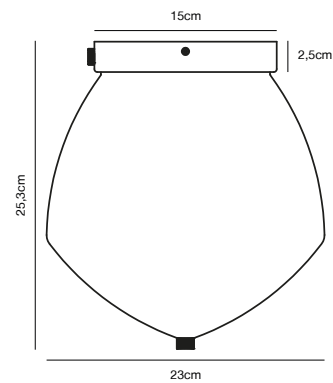

Black 2010353003
Metal

PINE Pendant by Kaare Bækgaard

- **Masterbox** Qty. 3
- **Size** H: 31 cm, W: 30 cm, L: 30 cm, Shade Ø: 30 cm
- **IP Class** IP20, Class 2 (Double isolated)
- **Cable** Black 200 cm, non replaceable
- **Canopy** Color: Black, Material: Plastic. Dimension: 12,5 cm
- **Lightsource** E27 - not included
  Can be dimmed by choosing a dimmable bulb

Features

Soft industrial design
Beautiful light effect with holes in the shade
Elegant mix of matt metal and brass details
Hang 3 or more lamps together in a line or cluster