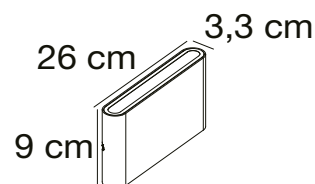

### Features

Super slim design  
High light output (990 lumen)  
Parallel connection possible  
5 year LED guarantee

**Black 2118221003**  
Plastic