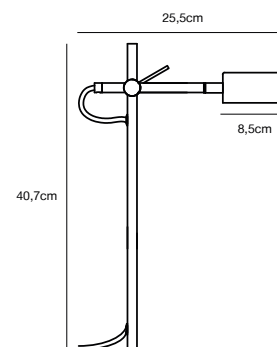

## CLYDE Table lamp

- Masterbox** Qty. 3
- Size** H: 40,7 cm, W: 15 cm, L: 25,5 cm, Shade Ø: 8,5 cm, Tube Ø: 1,15 cm, Tilt angle: 130°
- IP Class** IP20, Class 2 (Double isolated)
- Cable** Textile cable: Black 150 cm, non replaceable. Switch on the cable
- Lightsource** LED Module - 5W LED, 350 Lumen, 2700 Kelvin, 25000 Hours, RA 80, Beamangle 120°  
Has built-in dimmable light source with Moodmaker™ functionality