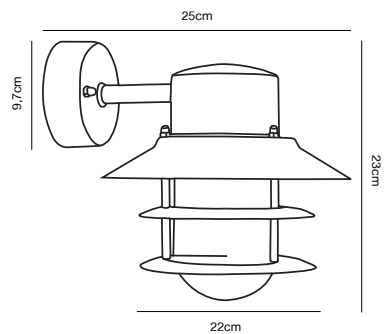

## BLOKHUS Wall light

**Masterbox** Qty. 3  
**Size** H: 23 cm, D: 25 cm, Shade Ø: 22 cm, Base: 9.7 cm  
**IP Class** IP54, Class 1 (Earth contact)  
**Lightsource** E27 - Not included

**Features**  
Build-in parallel connection