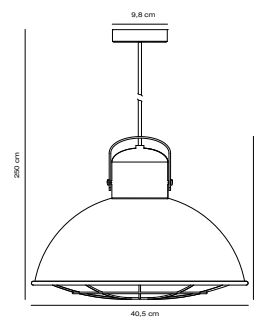

NEW Galvanized 2213051031
Metal

Porter Wall light by Says Who

Masterbox Qty. 3
Size H: 17 cm, W: 20 cm, L: 20 cm, Shade Ø: 9 cm, Tilt angle: 80°
IP Class IP20, Class 2 (Double isolated)
Cable Black 150 cm, replaceable. Switch on the cable
Canopy . Dimension: 2 cm
Lightsource E27 - not included
Can not be dimmed

Features

Rough and industrial galvanized expression
Adjustable lamp head for a directional light
Can both be used as wall lamp and spot
Galvanized inside