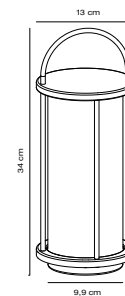

LINTON Table lamp by Says Who

Masterbox Qty. 3
Size H: 32,5 cm, W: 13 cm, L: 13 cm, Shade Ø: 9,9 cm, Tube Ø: 6 cm,
Base Ø: 9,9 cm
IP Class IP54, Class 1 (Earth contact)
Cable Black 250 cm, non replaceable. Switch on the cable
Lightsource E27 - Not included

Features
Durable materials well-suited for harsh weather
Ripped diffuser creates a pleasant light