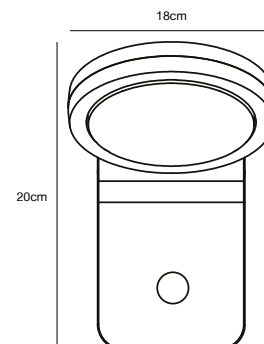

MARINA Flatline Wall light by NKaare Bækgaard

Masterbox Qty. 3
Size H: 20 cm, W: 13,5 cm, D: 18 cm, Base: 8,8 x 8,9 cm
IP Class IP44, Class 1 (Earth contact)
Lightsource LED Module - 10W LED, 750 Lumen, 3000 Kelvin, 25000 Hours, RA 80, Beamangle 120°

Features
5 year LED guarantee
Build-in parallel connection

MARINA Sensor Wall light by NKaare Bækgaard

Masterbox Qty. 3
Size H: 20 cm, W: 13,5 cm, D: 18 cm, Base: 8,8 x 8,9 cm
IP Class IP44, Class 1 (Earth contact)
Lightsource LED Module - 10W LED, 750 Lumen, 3000 Kelvin, 25000 Hours, RA 80, Beamangle 120°

Features
5 year LED guarantee
Build-in parallel connection
Movement sensor build-in