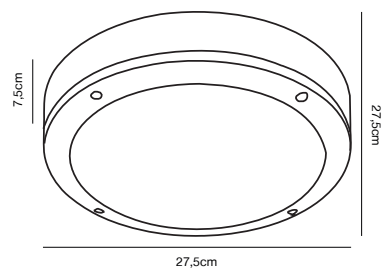

Black 77636003
Aluminium/Plastic

Desi 22 Ceiling light

Masterbox Qty. 3
Size Ø: 22.3 cm, D: 7 cm
IP Class IP44, Class 1 (Earth contact)
Lightsource E27 - Not included

Features
Build-in parallel connection

Black 77646003
Aluminium/Plastic

Desi 28 Ceiling light

Masterbox Qty. 3
Size Ø: 27.5 cm, D: 8 cm
IP Class IP44, Class 1 (Earth contact)
Lightsource E27 - Not included

Features
Build-in parallel connection