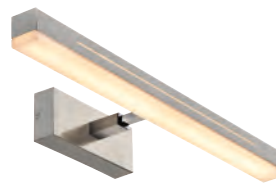

Brushed Nickel 2015411055
Aluminium/Plastic

OTIS 60 Wall light

Masterbox Qty. 3
Size H: 7,5 cm, W: 14,6 cm, L: 60 cm, D: 7,5 cm,
IP Class IP44, Class 2 (Double isolated)
Lightsource LED Module - 17W
LED, 1650 Lumen, 3000 Kelvin, 25000 Hours, RA 90, Yes,
has built-in dimmable light source with Moodmaker™
functionality

Features

2-step Moodmaker™ by wall switch: 100%-night light
Night Light Function 35lm memory
Cabinet bracket included
Adjustable - rotating reflector/telescopic depth
Vertical/horizontal installation possible
5 year LED guarantee