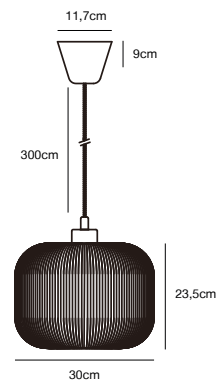

NEW Brass 2213225001
Metal/Opal glass

MILFORD Table lamp

Masterbox	Qty. 3
Size	H: 48 cm, W: 15 cm, L: 15 cm, Shade Ø: 14 cm, Tube Ø: 1,15 cm, Base Ø: 15 cm
IP Class	IP20, Class 2 (Double isolated)
Cable	Textile cable: White 150 cm, non replaceable. Switch on the cable
Lightsource	E27 - not included Can not be dimmed

Features

Vintage design
Material mix of brass and "pleated" opal white glass
Opal white, mouth blown glass
Provides a soft, diffused light