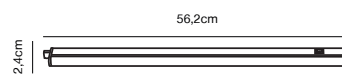

Features

2-step Moodmaker™ 3000K/4000K by switch on body
Ideally suited for under cabinet lighting
Parallel connection possible
Connection cable included
Extendable by connecting multiple rails
5 year LED guarantee